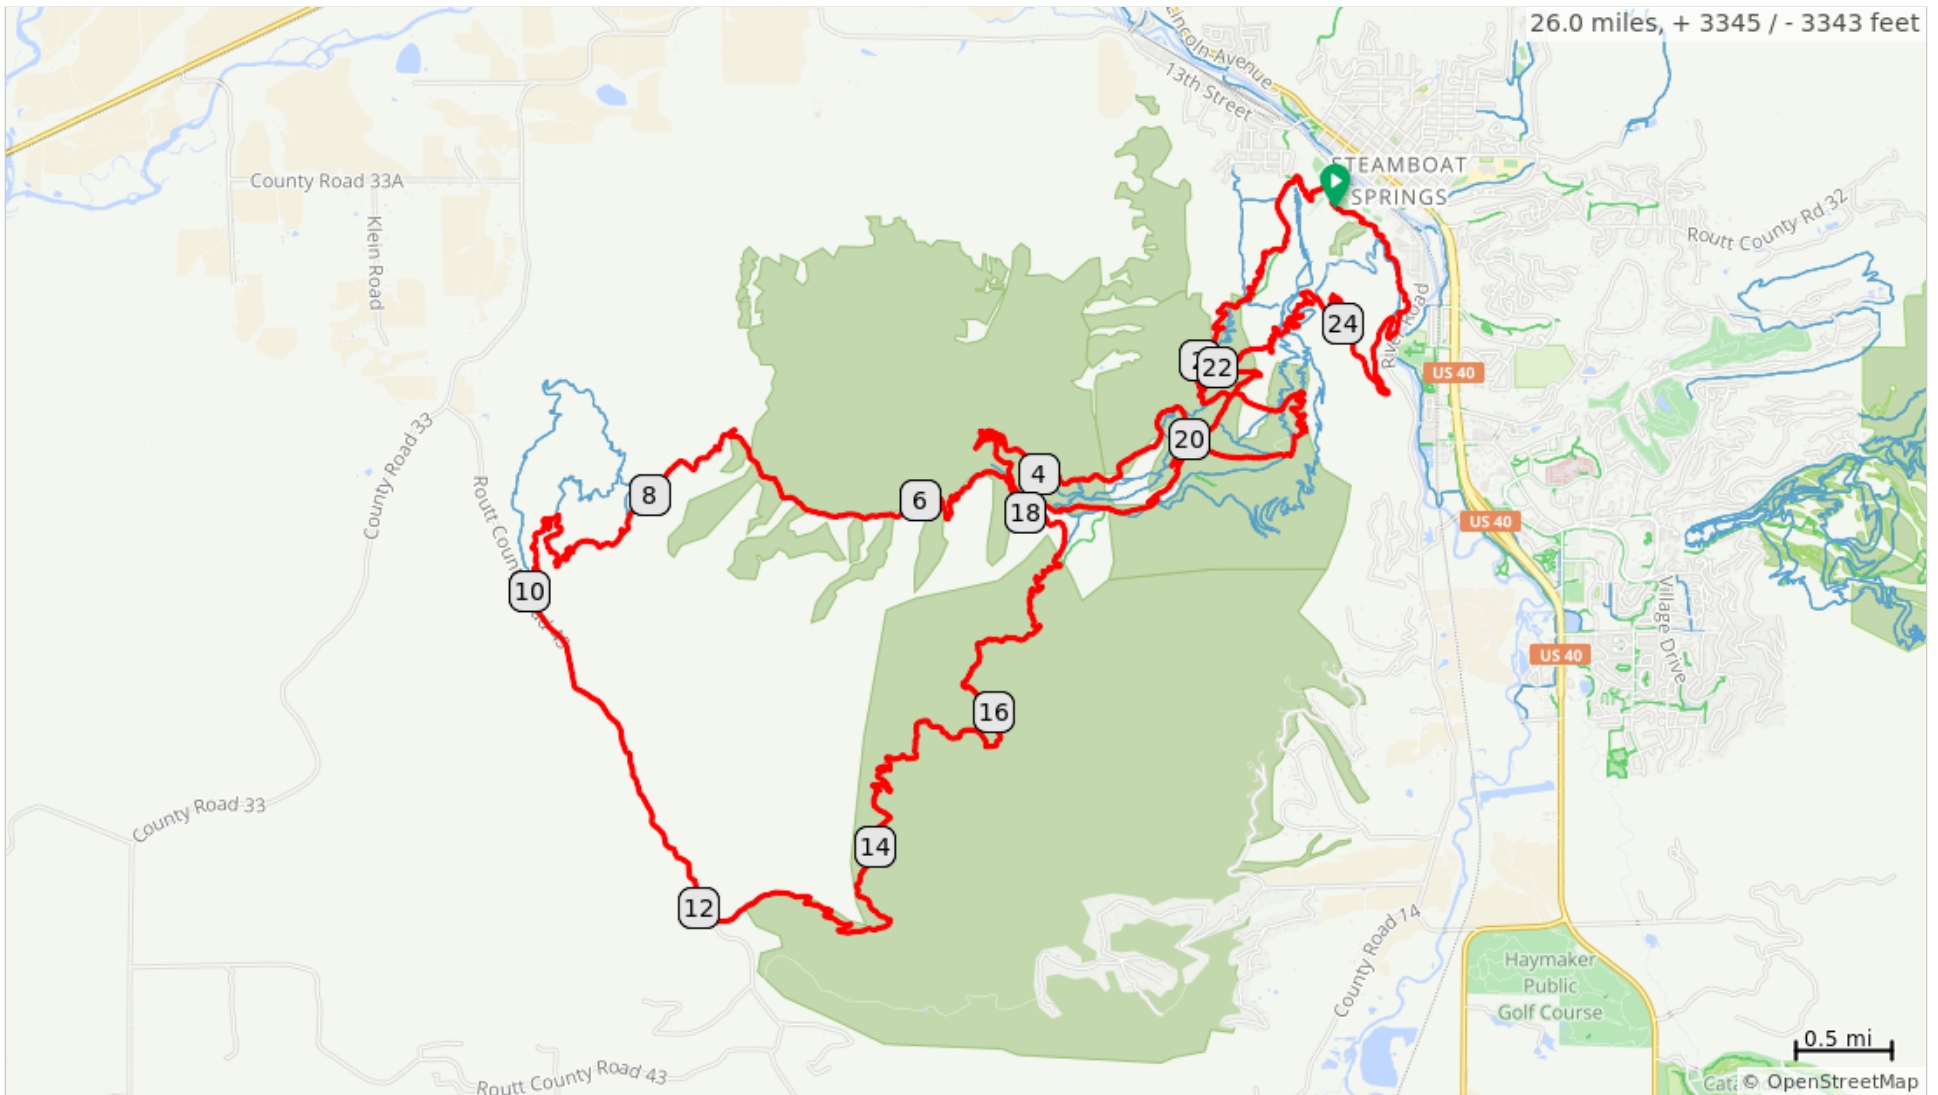

2023 Emerald Mountain Epic MTB

26.0 miles, + 3345 / - 3343 feet

2023 Emerald Mountain Epic MTB

Num	Dist	Prev	Type	Note	Next
1.	0.0	0.0		Start of route	0.8
2.	0.8	0.8		R onto Orton Trail	0.7
3.	1.5	0.7		Slight L onto MGM Trail	0.7
4.	2.2	0.7		R onto MGM Trail	0.2
5.	2.4	0.2		L	0.0
6.	2.4	0.0		Continue onto Prayer Flag Road	0.1

2.4 miles. +849/-0 feet

Num	Dist	Prev	Type	Note	Next
7.	2.5	0.1		Sharp R onto Angry Grouse Trail	0.2
8.	2.7	0.2		Slight R onto Blair Witch Trail	0.2
9.	3.0	0.2		Continue onto Prayer Flag Road	0.0
10.	3.0	0.0		Continue onto Prayer Flag Road	0.5

8.7 miles. +1725/-346 feet

Num	Dist	Prev	Type	Note	Next
22.	19.2	0.5	↑	Continue onto Quarry Mountain Trail	1.3
23.	20.5	1.3	↗	Slight R onto Blackmer Trail	0.0
24.	20.5	0.0	←	L onto Little Moab	0.1
25.	20.7	0.1	↘	Sharp R onto Lupine Trail	0.7
26.	21.3	0.7	→	R onto Prayer Flag Road	0.0

2.0 miles. +49/-256 feet

Num	Dist	Prev	Type	Note	Next
40.	25.4	0.1	↗	Keep R onto Bluffs Loop	0.2
41.	25.6	0.2	→	R onto Lupine	0.0
42.	25.7	0.0	↙	Keep L onto Bluffs Loop	0.1
43.	25.8	0.1	↗	Slight R onto Emerald Service Road	0.2
44.	26.0	0.2	📍	End of route	0.0