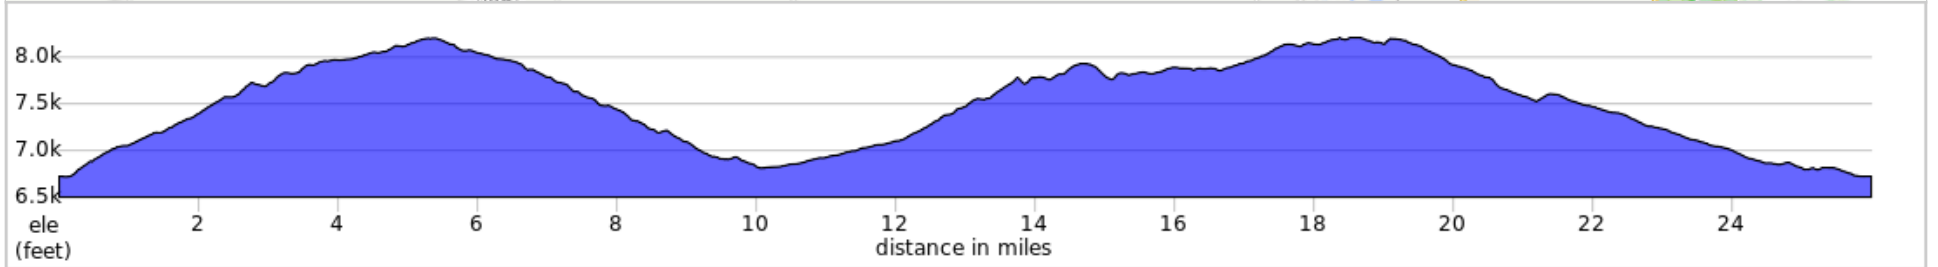

2023 Emerald Mountain Epic MTB

26.0 miles, + 3345 / - 3343 feet

2023 Emerald Mountain Epic MTB

Num	Dist	Prev	Type	Note	Next
1.	0.0	0.0		Start of route	0.8
2.	0.8	0.8		R onto Orton Trail	0.7
3.	1.5	0.7		Slight L onto MGM Trail	0.7
4.	2.2	0.7		R onto MGM Trail	0.2
5.	2.4	0.2		L	0.0
6.	2.4	0.0		Continue onto Prayer Flag Road	0.1

2.4 miles. +849/-0 feet

Num	Dist	Prev	Type	Note	Next
7.	2.5	0.1		Sharp R onto Angry Grouse Trail	0.2
8.	2.7	0.2		Slight R onto Blair Witch Trail	0.2
9.	3.0	0.2		Continue onto Prayer Flag Road	0.0
10.	3.0	0.0		Continue onto Prayer Flag Road	0.5

0.6 miles. +119/-26 feet

Num	Dist	Prev	Type	Note	Next
11.	3.5	0.5		R onto Wild Rose Trail	1.7
12.	5.3	1.7		Keep L onto Ridge Trail	2.9
13.	8.2	2.9		L onto Ridge Trail	1.1
14.	9.3	1.1		Slight L onto Ridge Trail	0.7
15.	9.9	0.7		Slight L onto Ridge Trail	0.1
16.	10.0	0.1		Keep L	0.0