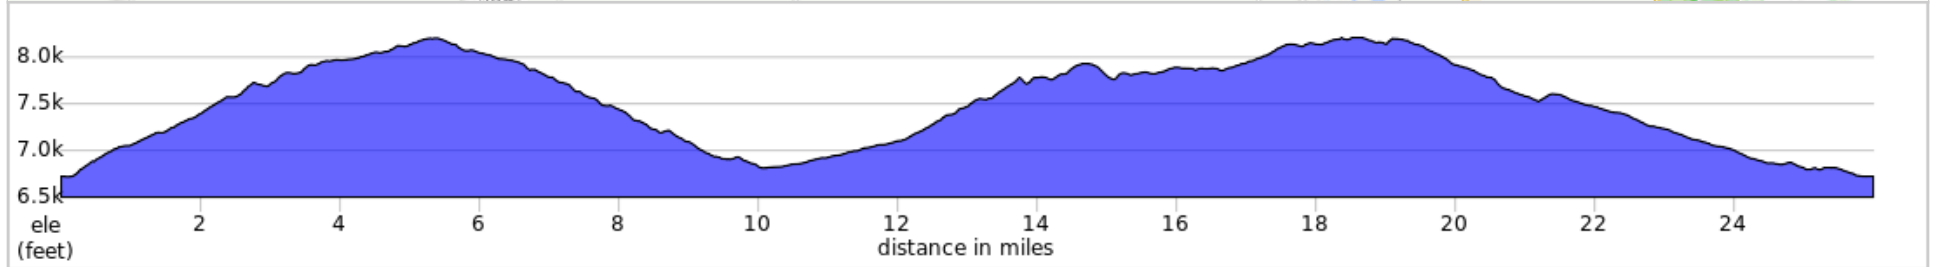

# 2023 Emerald Mountain Epic Marathon

26.0 miles, + 3345 / - 3343 feet

## 2023 Emerald Mountain Epic Marathon

Num	Dist	Prev	Type	Note	Next
1.	0.0	0.0		Start of route	0.8
2.	0.8	0.8		R onto Orton Trail	0.7
3.	1.5	0.7		Slight L onto MGM Trail	0.7
4.	2.2	0.7		R onto MGM Trail	0.2
5.	2.4	0.2		L	0.0
6.	2.4	0.0		Continue onto Prayer Flag Road	0.1

2.4 miles. +849/-0 feet

Num	Dist	Prev	Type	Note	Next
7.	2.5	0.1		Sharp R onto Angry Grouse Trail	0.2
8.	2.7	0.2		Slight R onto Blair Witch Trail	0.2
9.	3.0	0.2		Continue onto Prayer Flag Road	0.0
10.	3.0	0.0		Continue onto Prayer Flag Road	0.5