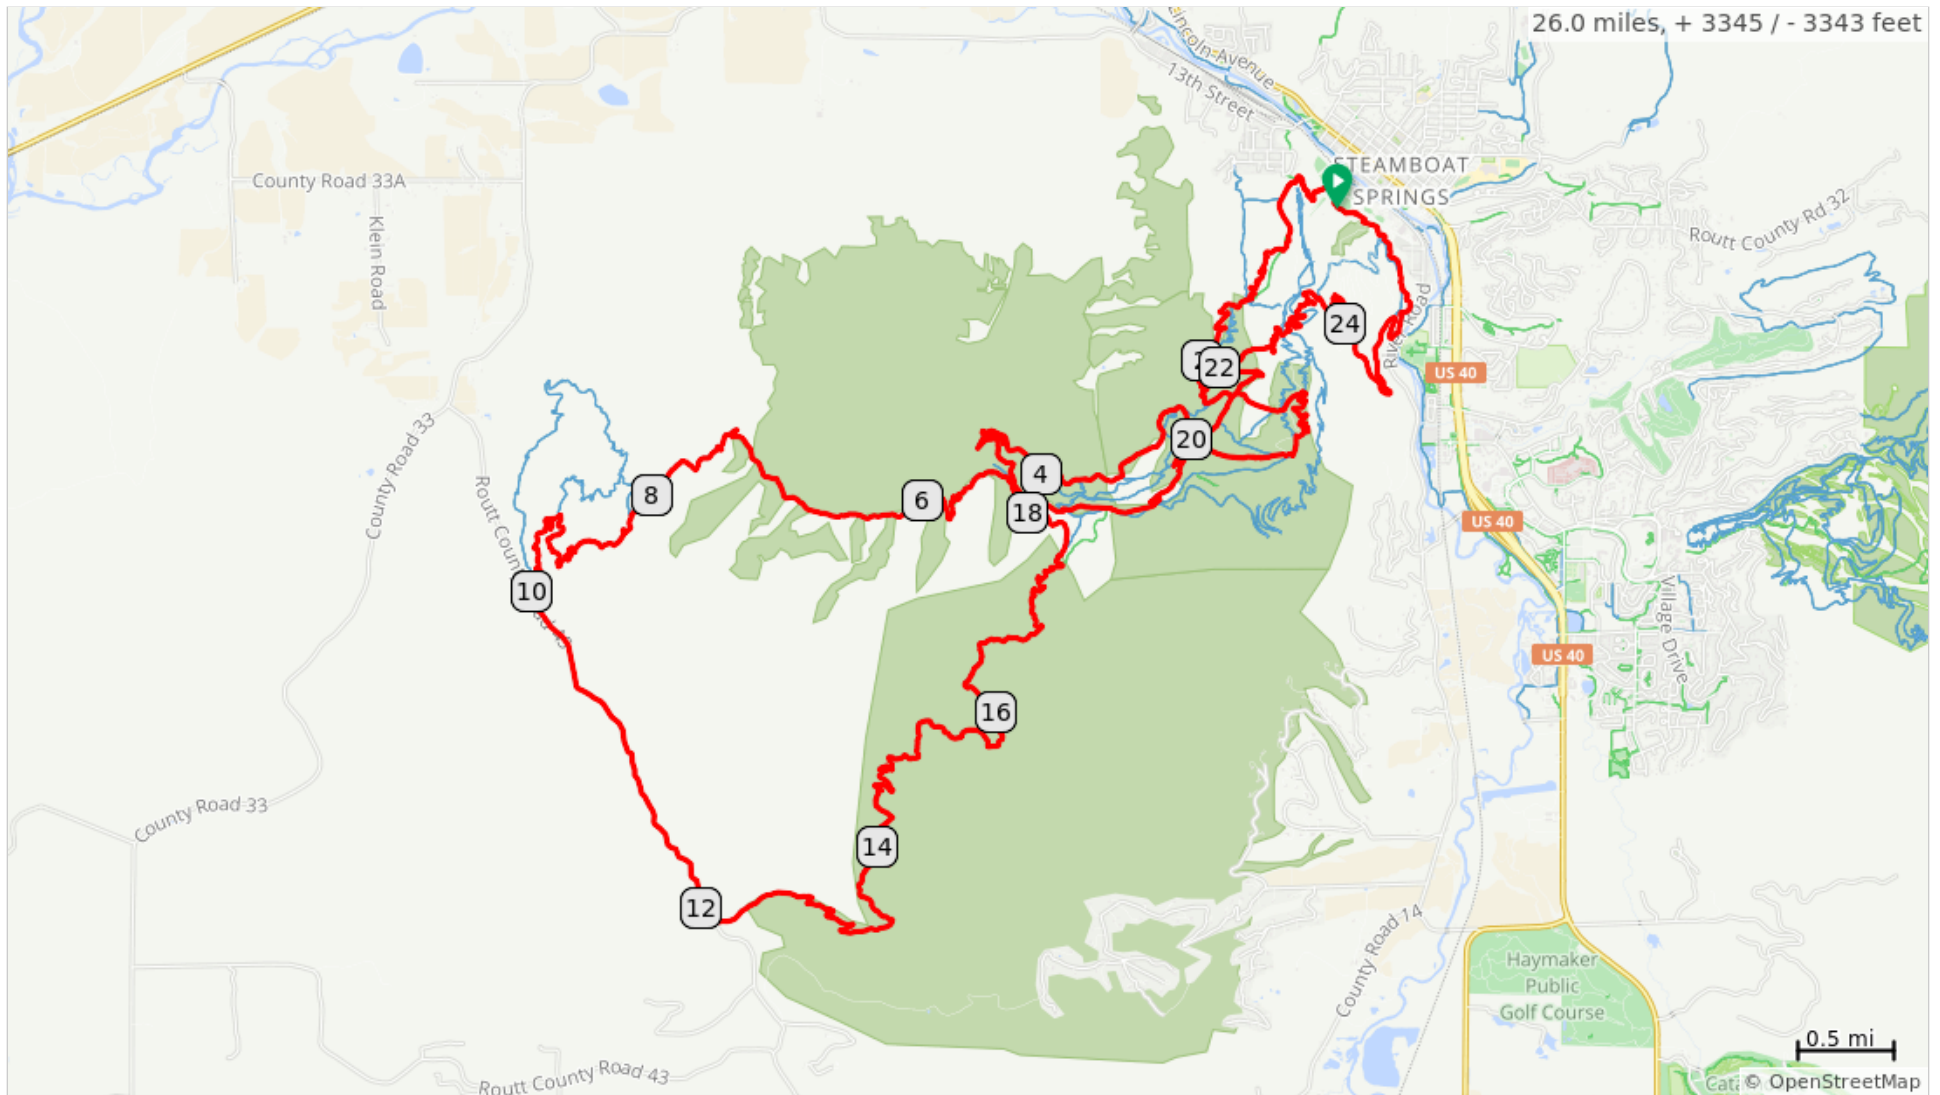

# 2023 Emerald Mountain Epic Marathon

26.0 miles, + 3345 / - 3343 feet

## 2023 Emerald Mountain Epic Marathon

Num	Dist	Prev	Type	Note	Next
1.	0.0	0.0		Start of route	0.8
2.	0.8	0.8		R onto Orton Trail	0.7
3.	1.5	0.7		Slight L onto MGM Trail	0.7
4.	2.2	0.7		R onto MGM Trail	0.2
5.	2.4	0.2		L	0.0
6.	2.4	0.0		Continue onto Prayer Flag Road	0.1

2.4 miles. +849/-0 feet

Num	Dist	Prev	Type	Note	Next
7.	2.5	0.1		Sharp R onto Angry Grouse Trail	0.2
8.	2.7	0.2		Slight R onto Blair Witch Trail	0.2
9.	3.0	0.2		Continue onto Prayer Flag Road	0.0
10.	3.0	0.0		Continue onto Prayer Flag Road	0.5

8.7 miles. +1726/-341 feet

Num	Dist	Prev	Type	Note	Next
22.	19.2	0.5	↑	Continue onto Quarry Mountain Trail	1.3
23.	20.5	1.3	↗	Slight R onto Blackmer Trail	0.0
24.	20.5	0.0	←	L onto Little Moab	0.1
25.	20.7	0.1	↘	Sharp R onto Lupine Trail	0.7
26.	21.3	0.7	→	R onto Prayer Flag Road	0.0