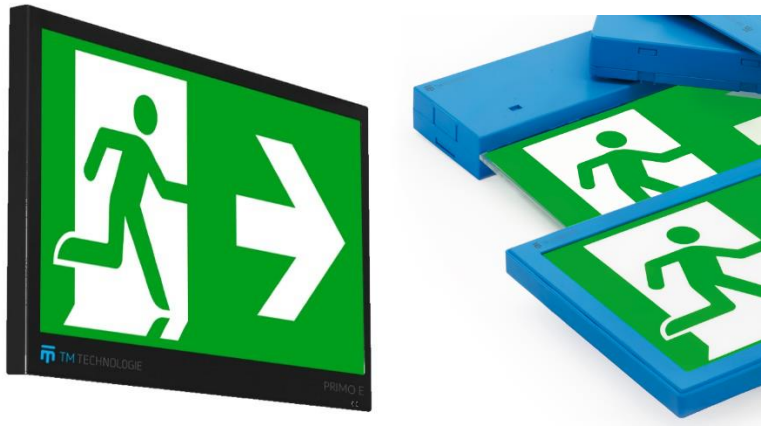

**RDF Expand Their Range of Exit Signs for Car Parks.
See The Exit Signs at Park Ex at the NEC in June.**

Image: ONTEC E wall mount exit sign

RDF Lighting Power and Control have an extensive range of emergency lighting and exit signs from TM Technologie and have recently expanded their range to suit car park applications. As well as more types of exit signs, there are more accessories to suit the need for protection against the elements or from the more challenging anti-social behaviour.

Image: Mounting options including PPZ, multi-direction bracket or sidewall bracket for ONTEC G

Since car parks tend to have concrete walls and ceilings then we have metal accessories for a range of mounting requirements as well as providing vandal proofing.

Image: New multi-direction legend Primo Q in 30m and 40m versions

Exit signs can Our exit signs have been proving popular for some recent new car park builds. A major television studio in Elstree together with a hospital in Dorset now proudly feature our recently launched suspended cube type sign, the PRIMO Q in their brand new multi-story car parks. The PRIMO Q is viewable from 360 degrees and from a huge 40 metres. This means people can clearly see where the exit is located without having multiple potentially confusing exit signs mounted in different configurations especially at an escape route intersection.

Image: Not just in white

The PC and metal signs come in white or black colours as standard with the metal versions also available in a brushed or satin steel finish. We can also discuss with our clients other colours for that for example can match their corporate colours or just add a splash of colour for a more modern aesthetic.