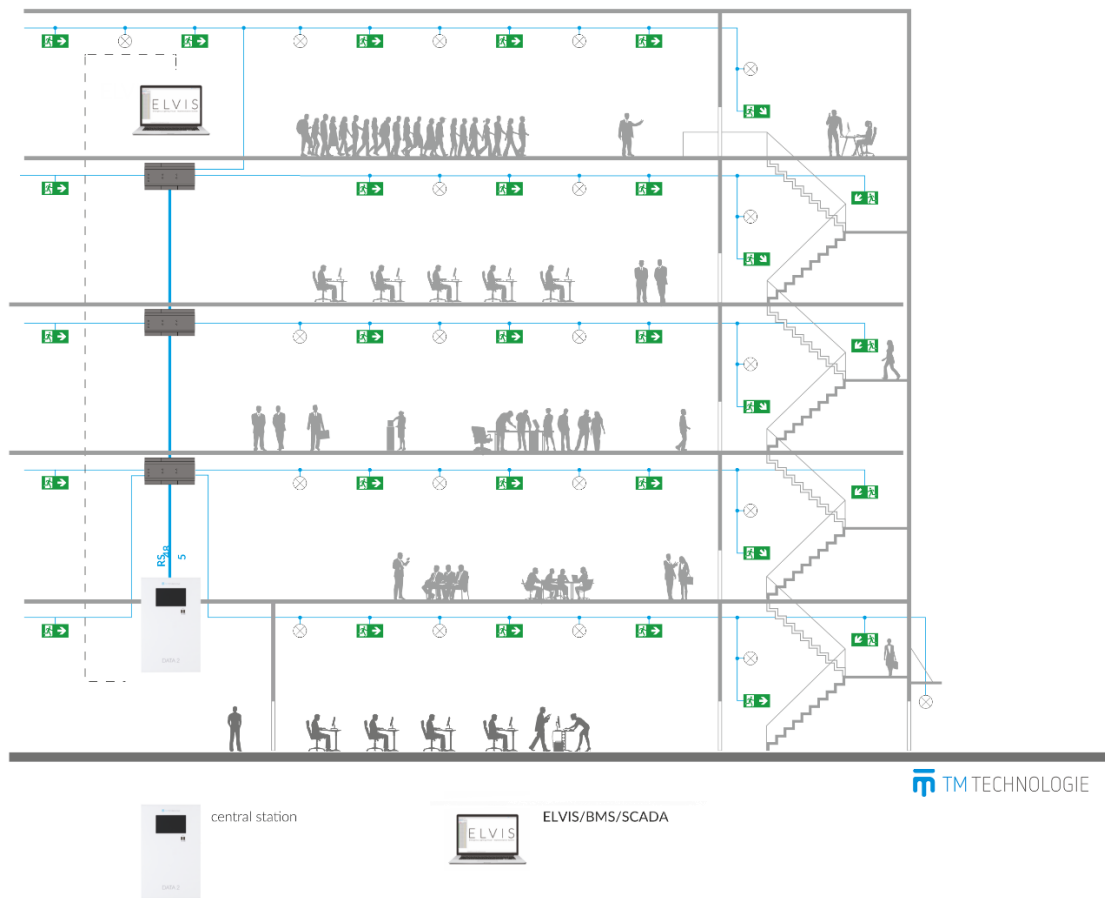

Our Technical team visited the site for pre-installation meetings with the electrical contractors to ensure any queries were addressed before the wiring and installations works began.

The hotel is expected to be open late 2023.

Image: Typical DATA2 System Layout for Multi-story Buildings

RDF have a wide range of TM Technologie emergency lights in stock in the UK and also provide access to their full range of emergency lights, self-contained systems and smart addressable central battery systems for specification projects. See [our website](#) for our full range of products including our static inverters, legacy DC central battery systems and UPS systems.

Follow us on [Instagram](#) and [LinkedIn](#) for more regular RDF product updates and news.