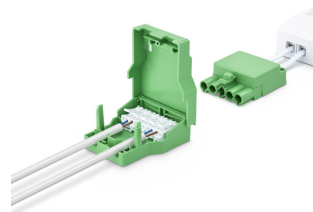

Coreline panel G5_ PSD connector Wired_Step 3