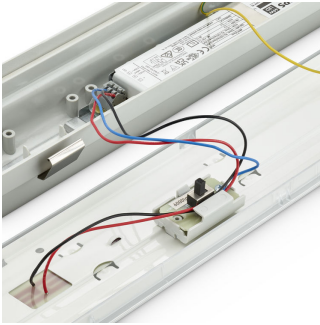

CoreLine waterproof All in,
WT120C G2, easy lumen switch