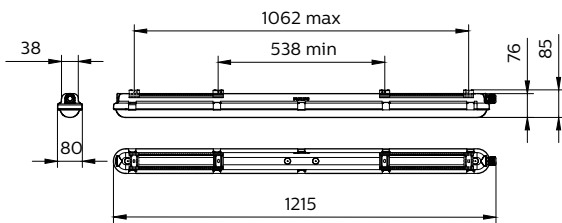

Versions

CoreLine waterproof All in L1500

CoreLine waterproof All in L1200

CoreLine Waterproof WT120C G2 PCU -

Dimensional drawing

CoreLine Waterproof

Product details

CoreLine waterproof All in L1500