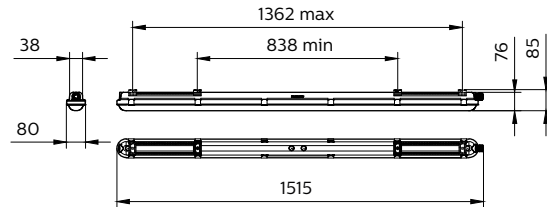

Versions

CoreLine waterproof All in L1500

CoreLine waterproof All in L1200

CoreLine Waterproof WT120C G2 PCU -

Dimensional drawing

CoreLine Waterproof

Product details

CoreLine waterproof All in L1500