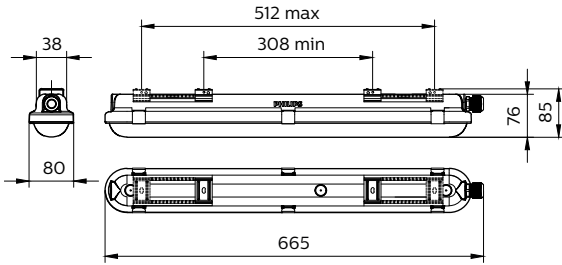

Versions

CoreLine waterproof All in L1500

CoreLine waterproof All in L1200

CoreLine Waterproof WT120C G2 PCU -

Dimensional drawing

CoreLine Waterproof

Product details

CoreLine waterproof All in L1500