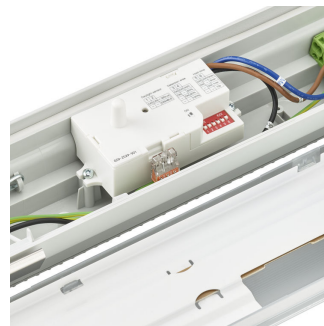

CoreLine waterproof G2 (WT120C
G2),MDU, Motion Detection Unit