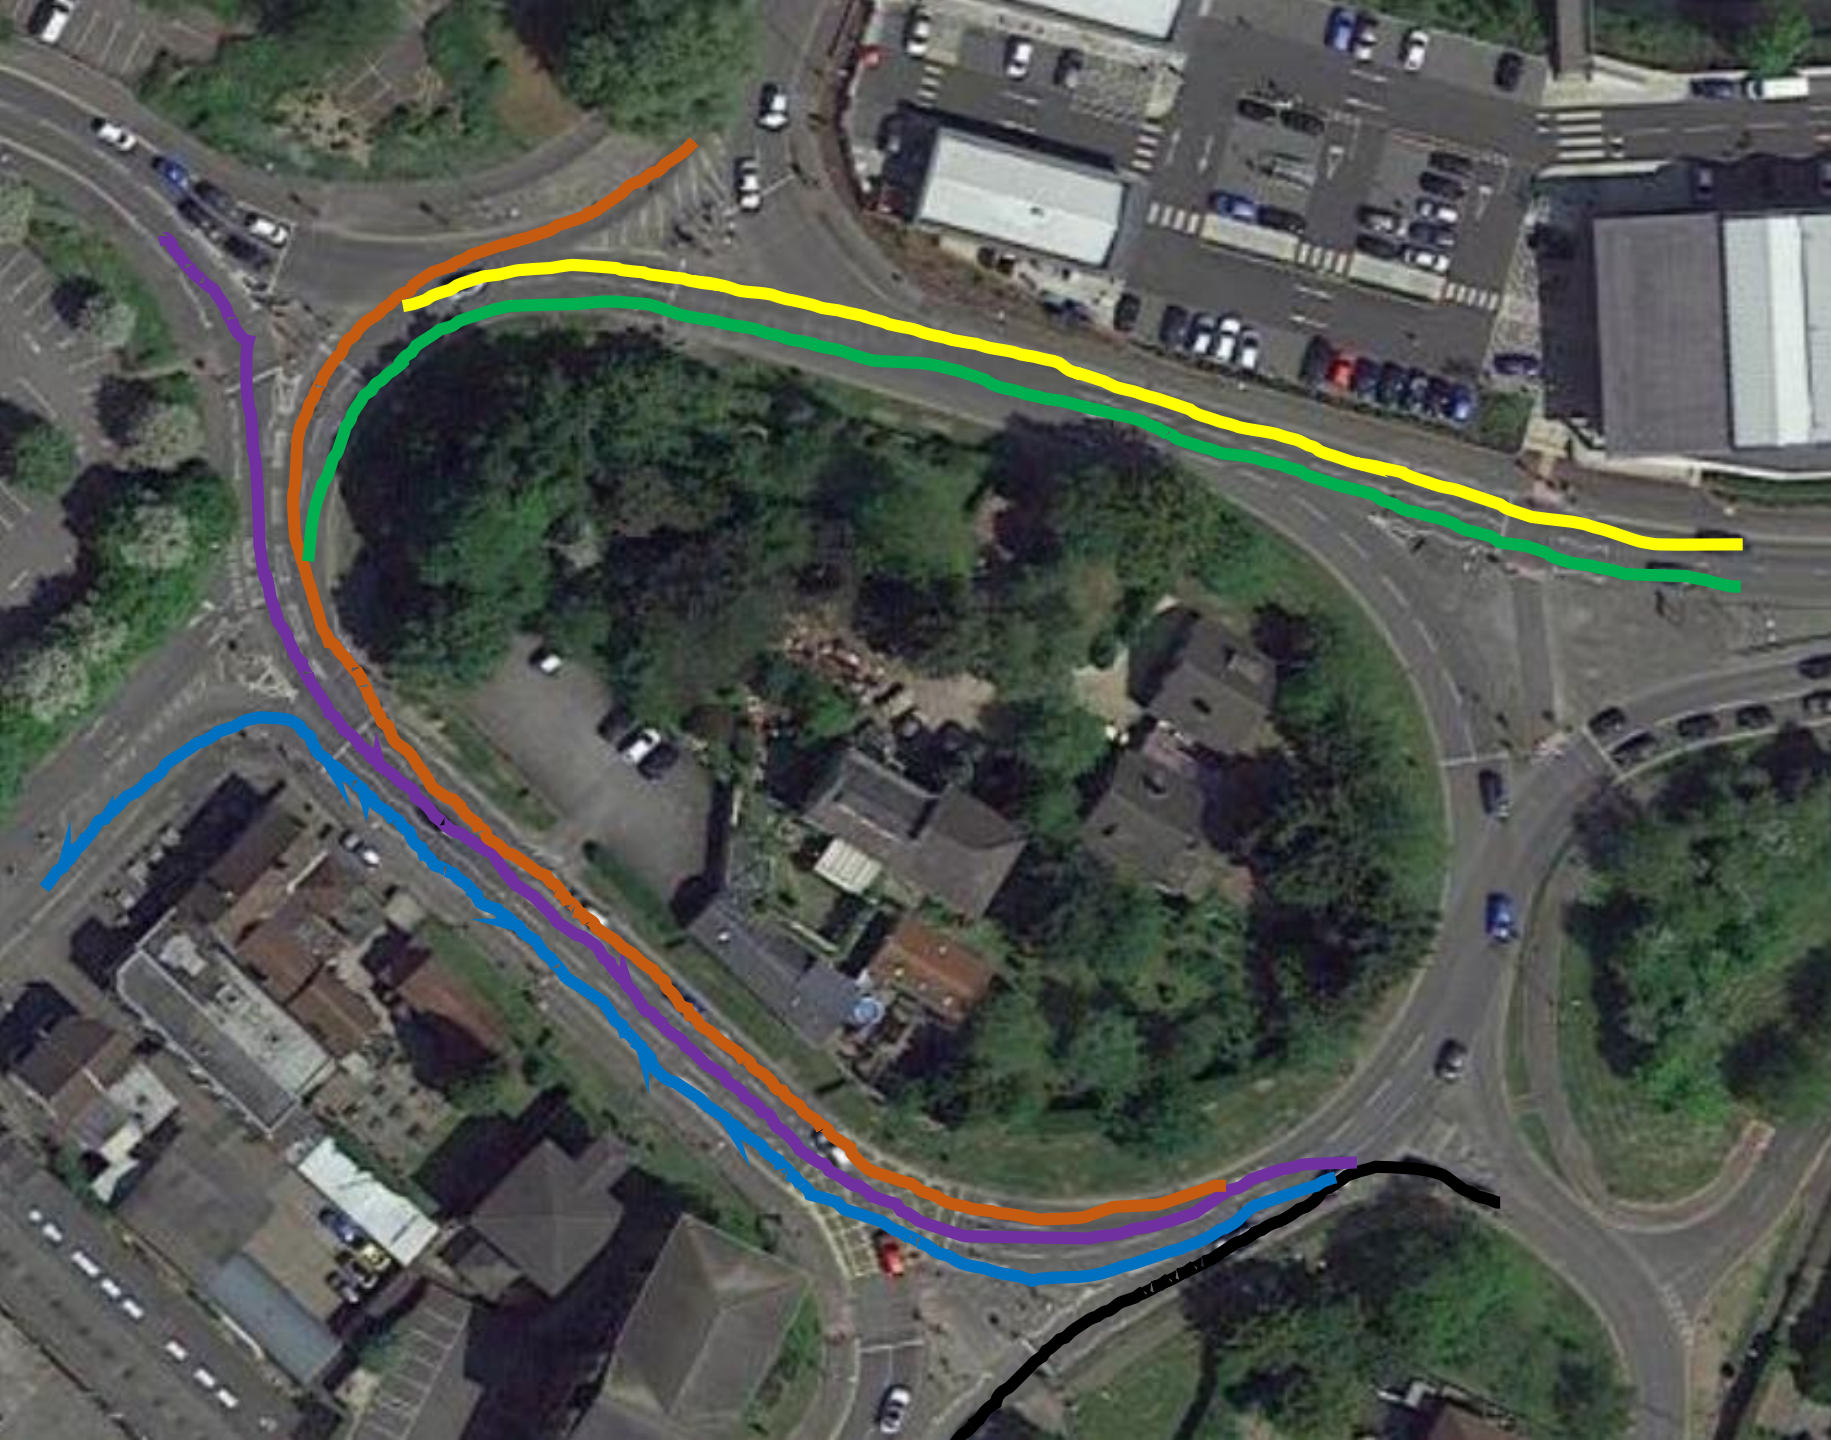

From  
Newtown:

ASDA/  
Shires  
1<sup>st</sup> exit

Cinema  
2<sup>nd</sup> exit

West  
Ashton/  
Toby's  
3<sup>rd</sup> exit

Tesco  
3<sup>rd</sup> exit

Longfield/  
Test Centre  
4<sup>th</sup> exit

ALDI  
5<sup>th</sup> exit

From  
Cinema:

West  
Ashton/  
Toby's  
1<sup>st</sup> exit

Tesco  
1<sup>st</sup> exit

Longfield/  
Test Centre  
2<sup>nd</sup> exit

ALDI  
3<sup>rd</sup> exit

Newtown  
4<sup>th</sup> exit

ASDA/  
Shires  
5<sup>th</sup> exit

From Tesco:

Longfield/  
Test Centre  
1<sup>st</sup> exit

ALDI  
2<sup>nd</sup> exit

Newtown  
3<sup>rd</sup> exit

ASDA/  
Shires  
4<sup>th</sup> exit

Cinema  
5<sup>th</sup> exit

Toby's  
6<sup>th</sup> exit

From Test  
Centre:

ALDI  
1<sup>st</sup> exit

Newtown  
2<sup>nd</sup> exit

ASDA/  
Shires  
3<sup>rd</sup> exit

Cinema  
4<sup>th</sup> exit

Toby's  
5<sup>th</sup> exit

Tesco  
5<sup>th</sup> exit