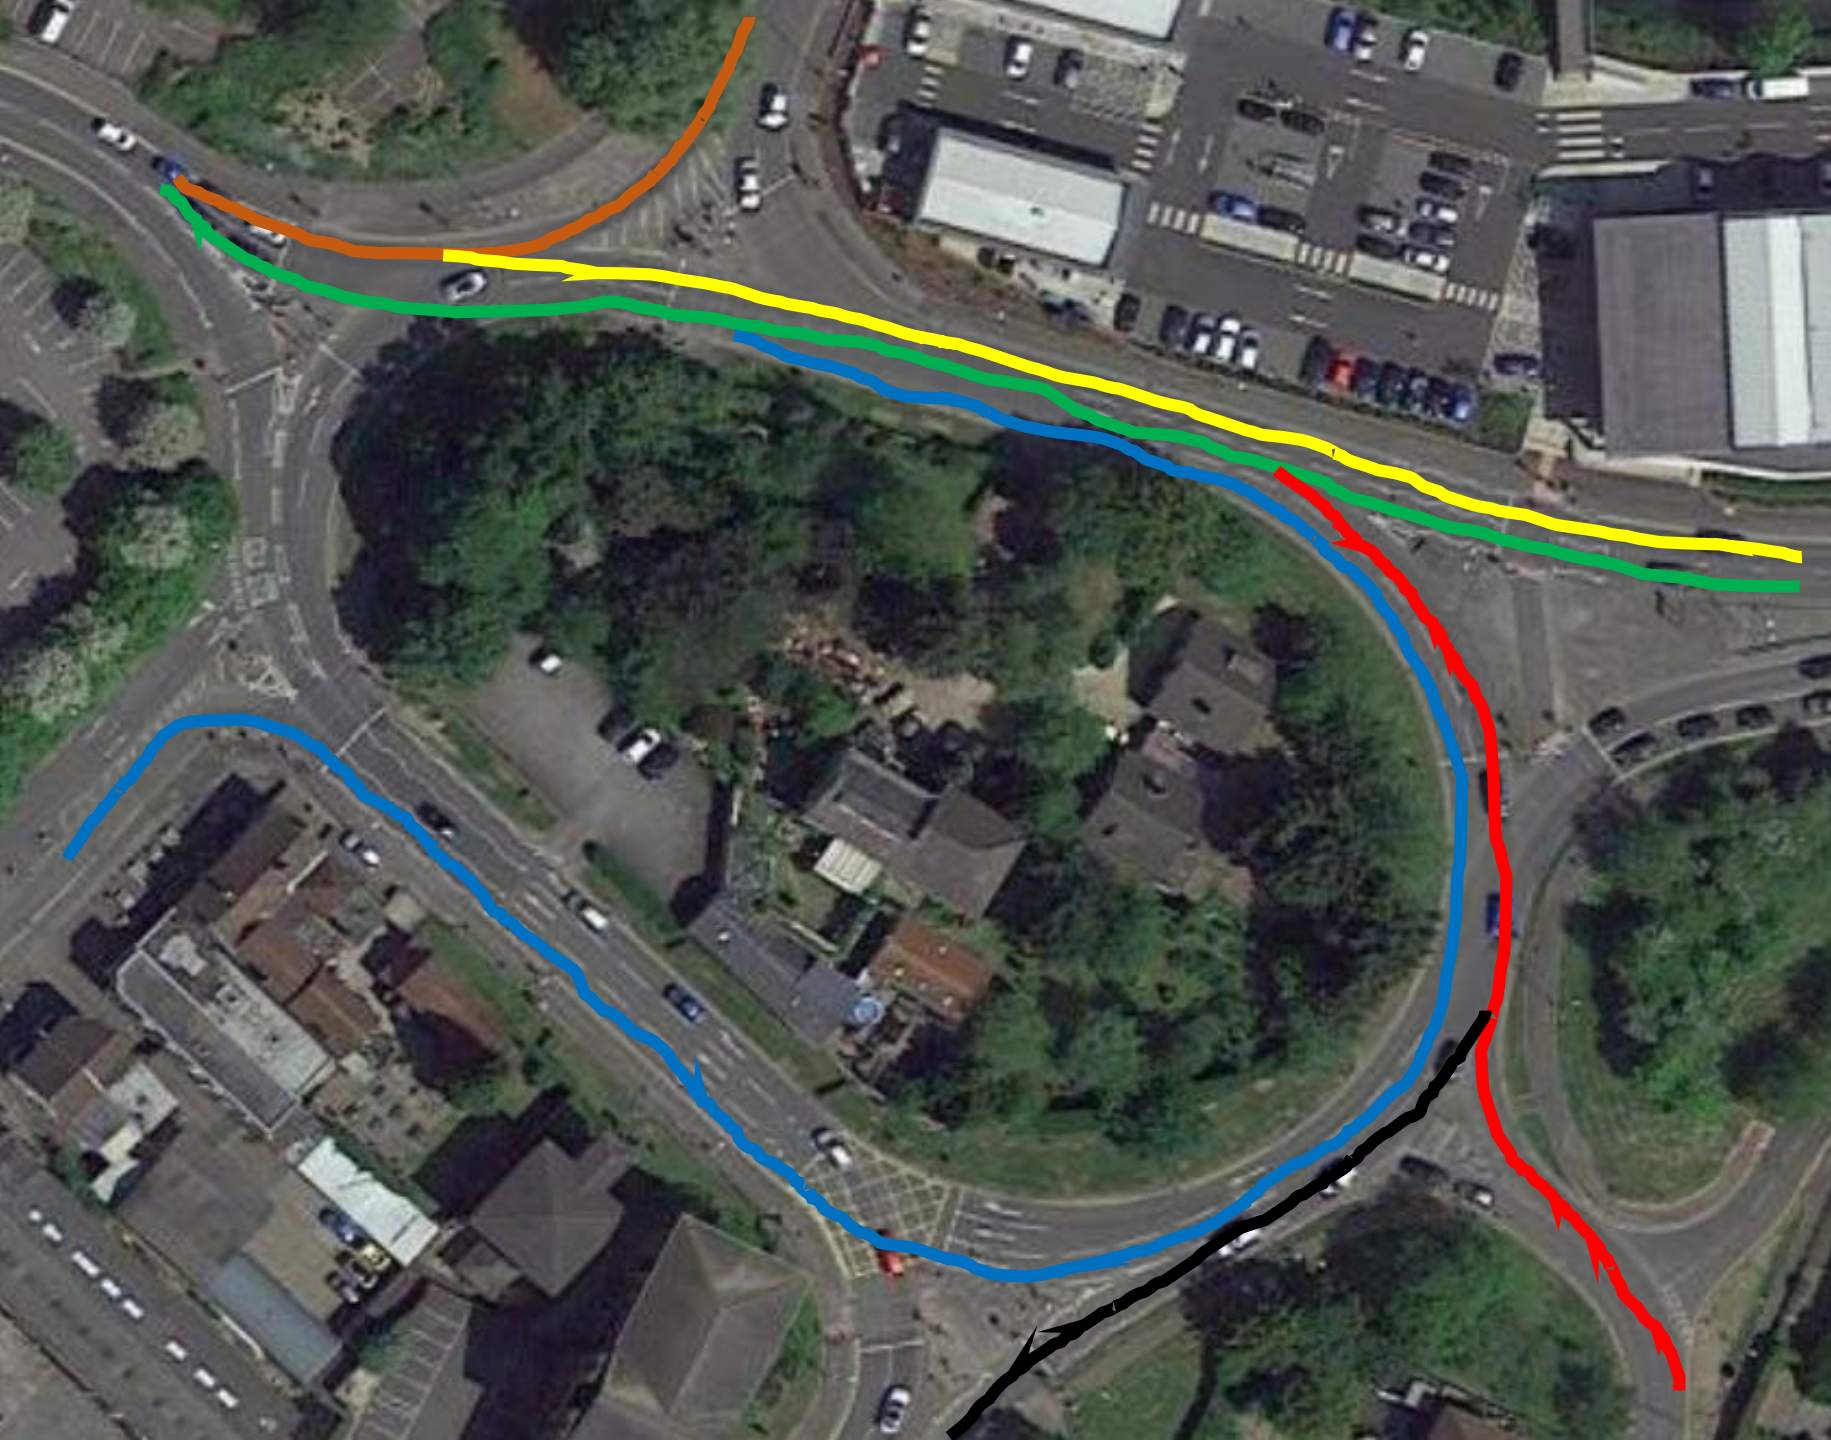

- From ALDI:
- Newtown  
1<sup>st</sup> exit
- ASDA/  
Shires  
2<sup>nd</sup> exit
- Cinema  
3<sup>rd</sup> exit
- West  
Ashton/  
Toby's  
4<sup>th</sup> exit
- Tesco  
4th exit
- Longfield/  
Test Centre  
5<sup>th</sup> exit

From  
Newtown:

ASDA/  
Shires  
1<sup>st</sup> exit

Cinema  
2<sup>nd</sup> exit

West  
Ashton/  
Toby's  
3<sup>rd</sup> exit

Tesco  
3<sup>rd</sup> exit

Longfield/  
Test Centre  
4<sup>th</sup> exit

ALDI  
5<sup>th</sup> exit

From ASDA:

Cinema  
1<sup>st</sup> exit

West  
Ashton/  
Toby's  
2<sup>nd</sup> exit

Tesco  
2<sup>nd</sup> exit

Longfield/  
Test Centre  
3<sup>rd</sup> exit

ALDI  
4<sup>th</sup> exit

Newtown  
5<sup>th</sup> exit

From  
Cinema:

West  
Ashton/  
Toby's  
1<sup>st</sup> exit

Tesco  
1<sup>st</sup> exit

Longfield/  
Test Centre  
2<sup>nd</sup> exit

ALDI  
3<sup>rd</sup> exit

Newtown  
4<sup>th</sup> exit

ASDA/  
Shires  
5<sup>th</sup> exit