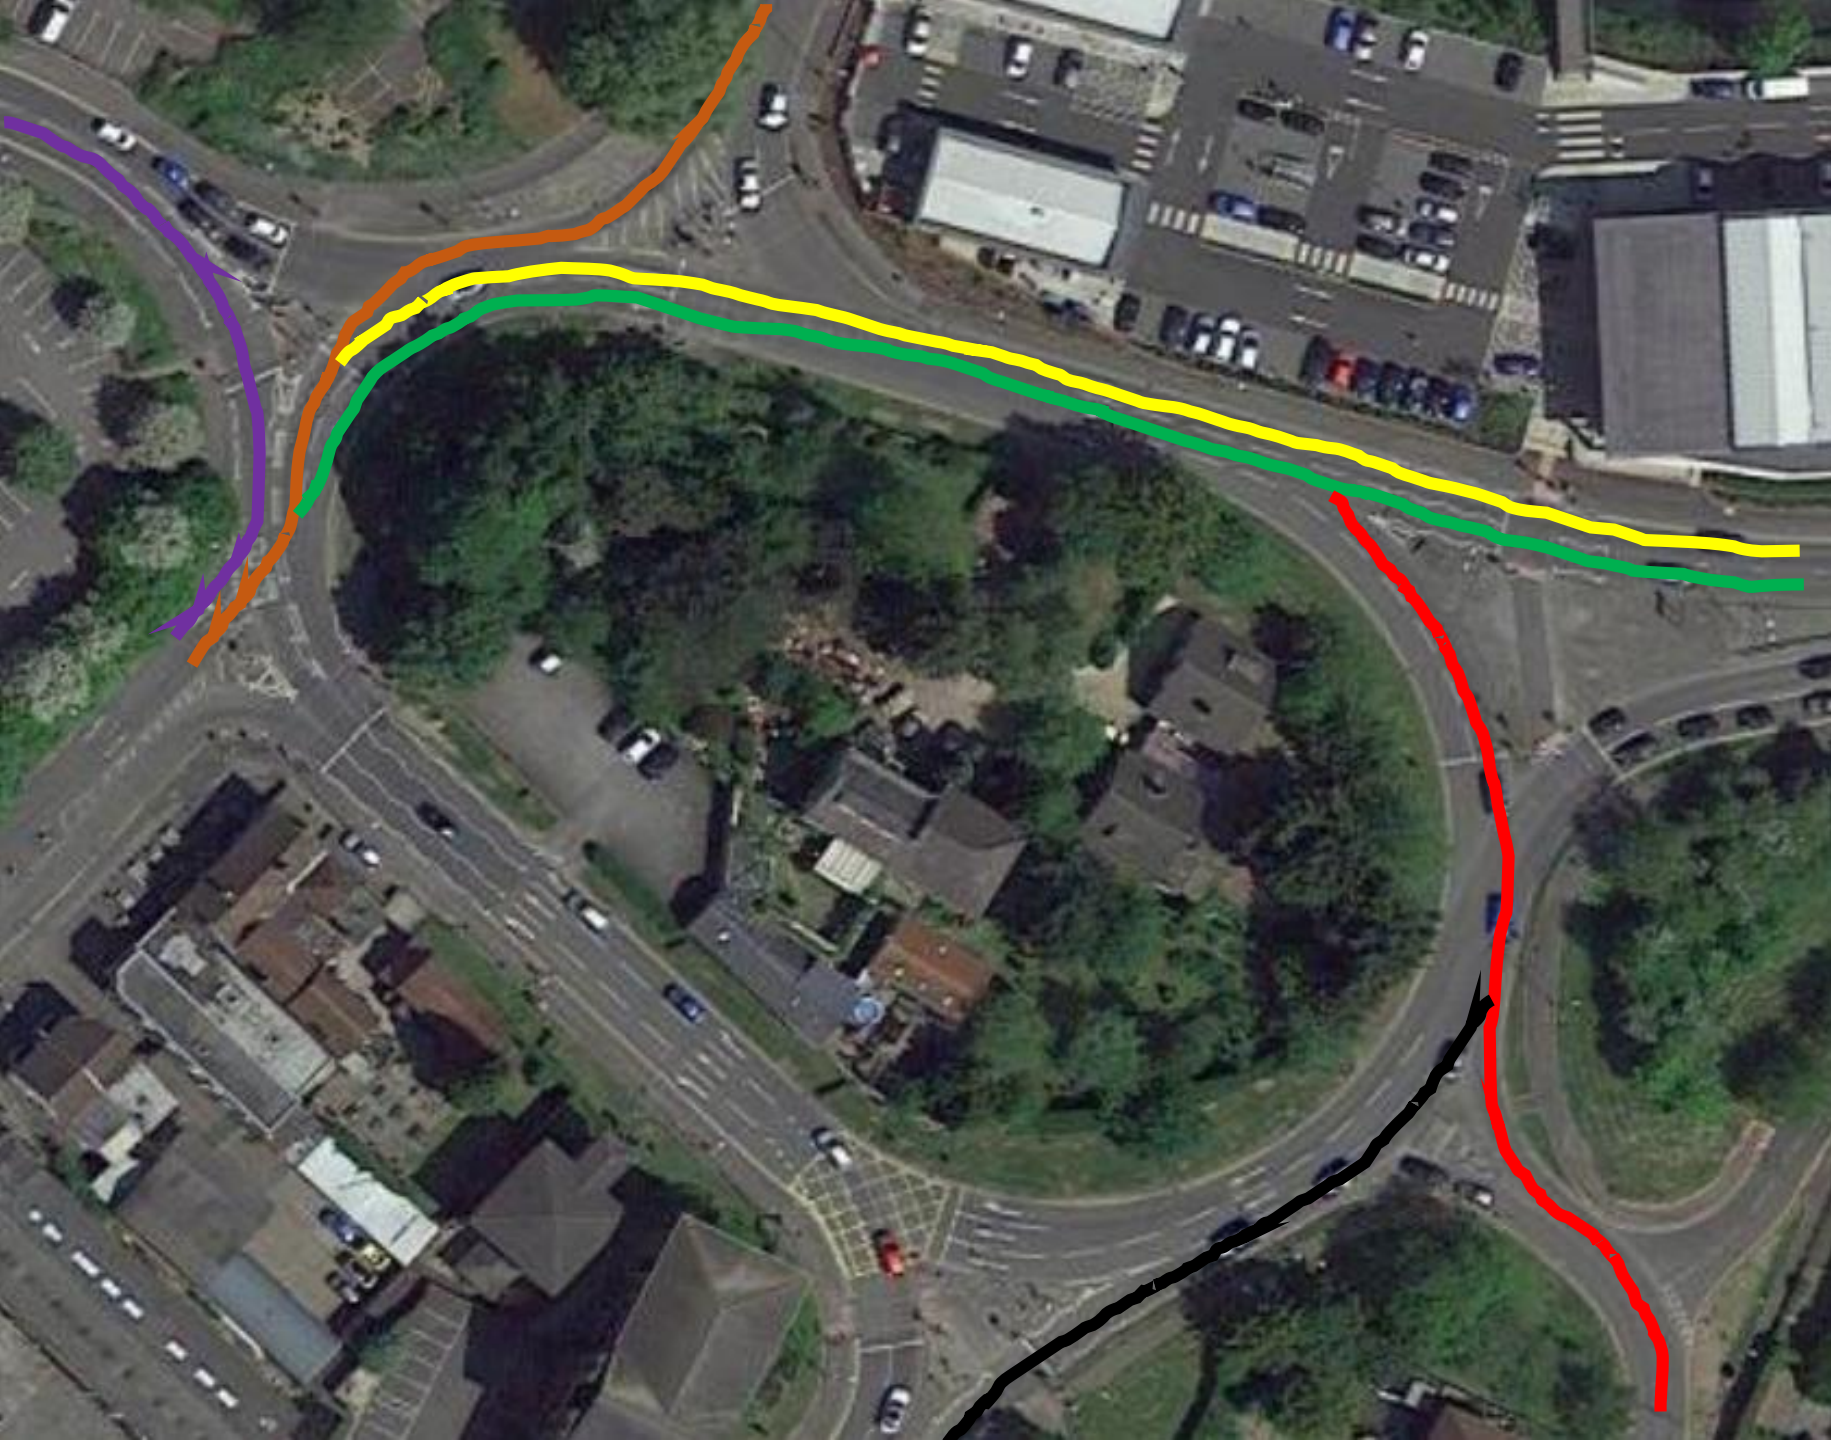

- From ALDI:
- Newtown  
1<sup>st</sup> exit
- ASDA/  
Shires  
2<sup>nd</sup> exit
- Cinema  
3<sup>rd</sup> exit
- West  
Ashton/  
Toby's  
4<sup>th</sup> exit
- Tesco  
4th exit
- Longfield/  
Test Centre  
5<sup>th</sup> exit

From  
Newtown:

ASDA/  
Shires  
1<sup>st</sup> exit

Cinema  
2<sup>nd</sup> exit

West  
Ashton/  
Toby's  
3<sup>rd</sup> exit

Tesco  
3<sup>rd</sup> exit

Longfield/  
Test Centre  
4<sup>th</sup> exit

ALDI  
5<sup>th</sup> exit

From ASDA:

Cinema  
1<sup>st</sup> exit

West  
Ashton/  
Toby's  
2<sup>nd</sup> exit

Tesco  
2<sup>nd</sup> exit

Longfield/  
Test Centre  
3<sup>rd</sup> exit

ALDI  
4<sup>th</sup> exit

Newtown  
5<sup>th</sup> exit

From  
Cinema:

West  
Ashton/  
Toby's  
1<sup>st</sup> exit

Tesco  
1<sup>st</sup> exit

Longfield/  
Test Centre  
2<sup>nd</sup> exit

ALDI  
3<sup>rd</sup> exit

Newtown  
4<sup>th</sup> exit

ASDA/  
Shires  
5<sup>th</sup> exit