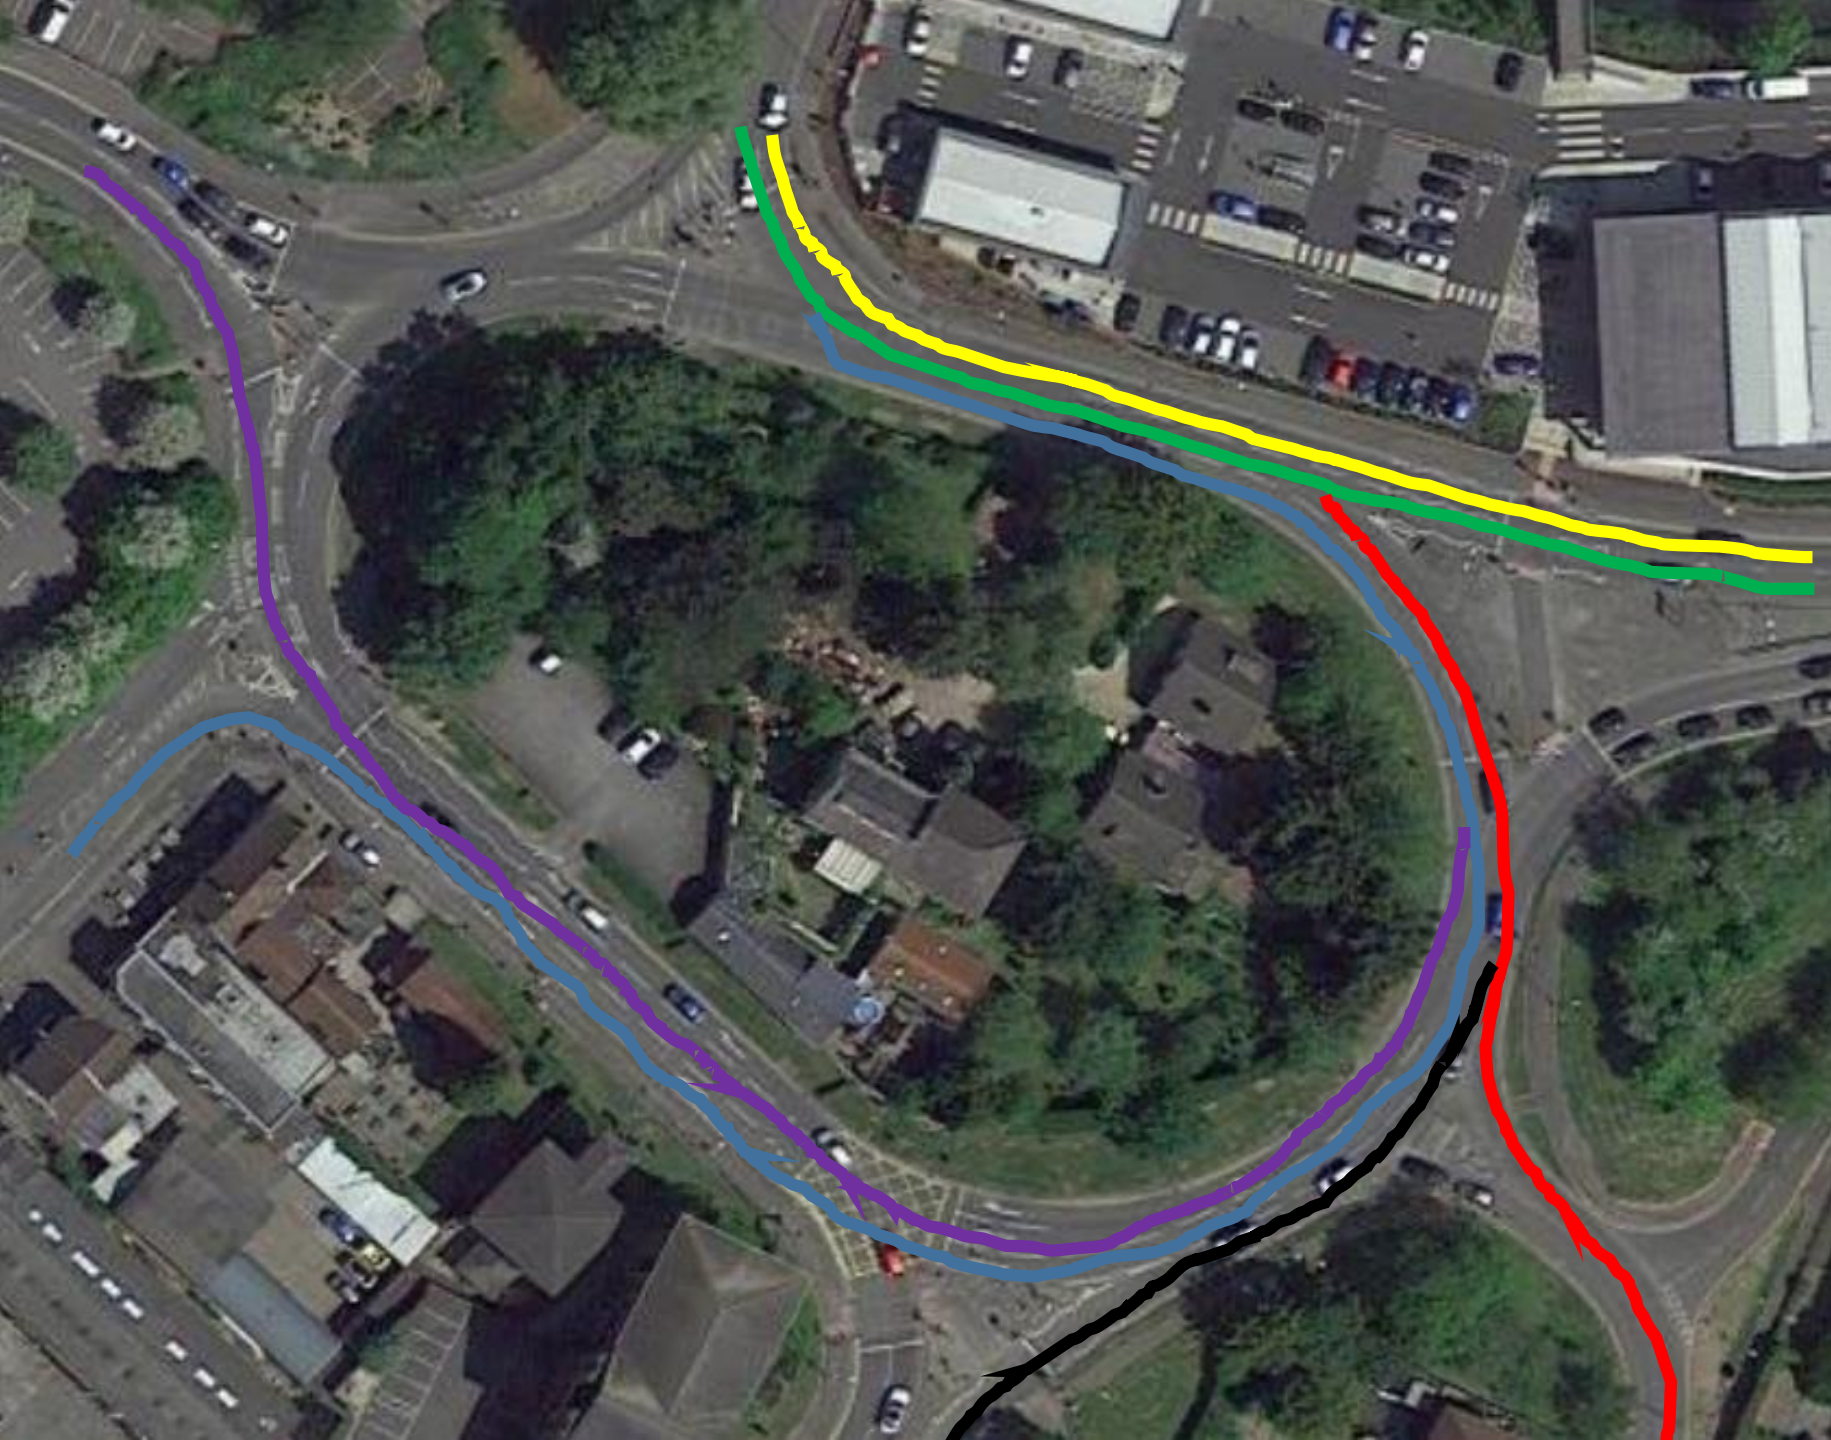

From  
Newtown:

ASDA/  
Shires  
1<sup>st</sup> exit

Cinema  
2<sup>nd</sup> exit

West  
Ashton/  
Toby's  
3<sup>rd</sup> exit

Tesco  
3<sup>rd</sup> exit

Longfield/  
Test Centre  
4<sup>th</sup> exit

ALDI  
5<sup>th</sup> exit

From ASDA:

Cinema  
1<sup>st</sup> exit

West  
Ashton/  
Toby's  
2<sup>nd</sup> exit

Tesco  
2<sup>nd</sup> exit

Longfield/  
Test Centre  
3<sup>rd</sup> exit

ALDI  
4<sup>th</sup> exit

Newtown  
5<sup>th</sup> exit

From  
Cinema:

West  
Ashton/  
Toby's  
1<sup>st</sup> exit

Tesco  
1<sup>st</sup> exit

Longfield/  
Test Centre  
2<sup>nd</sup> exit

ALDI  
3<sup>rd</sup> exit

Newtown  
4<sup>th</sup> exit

ASDA/  
Shires  
5<sup>th</sup> exit