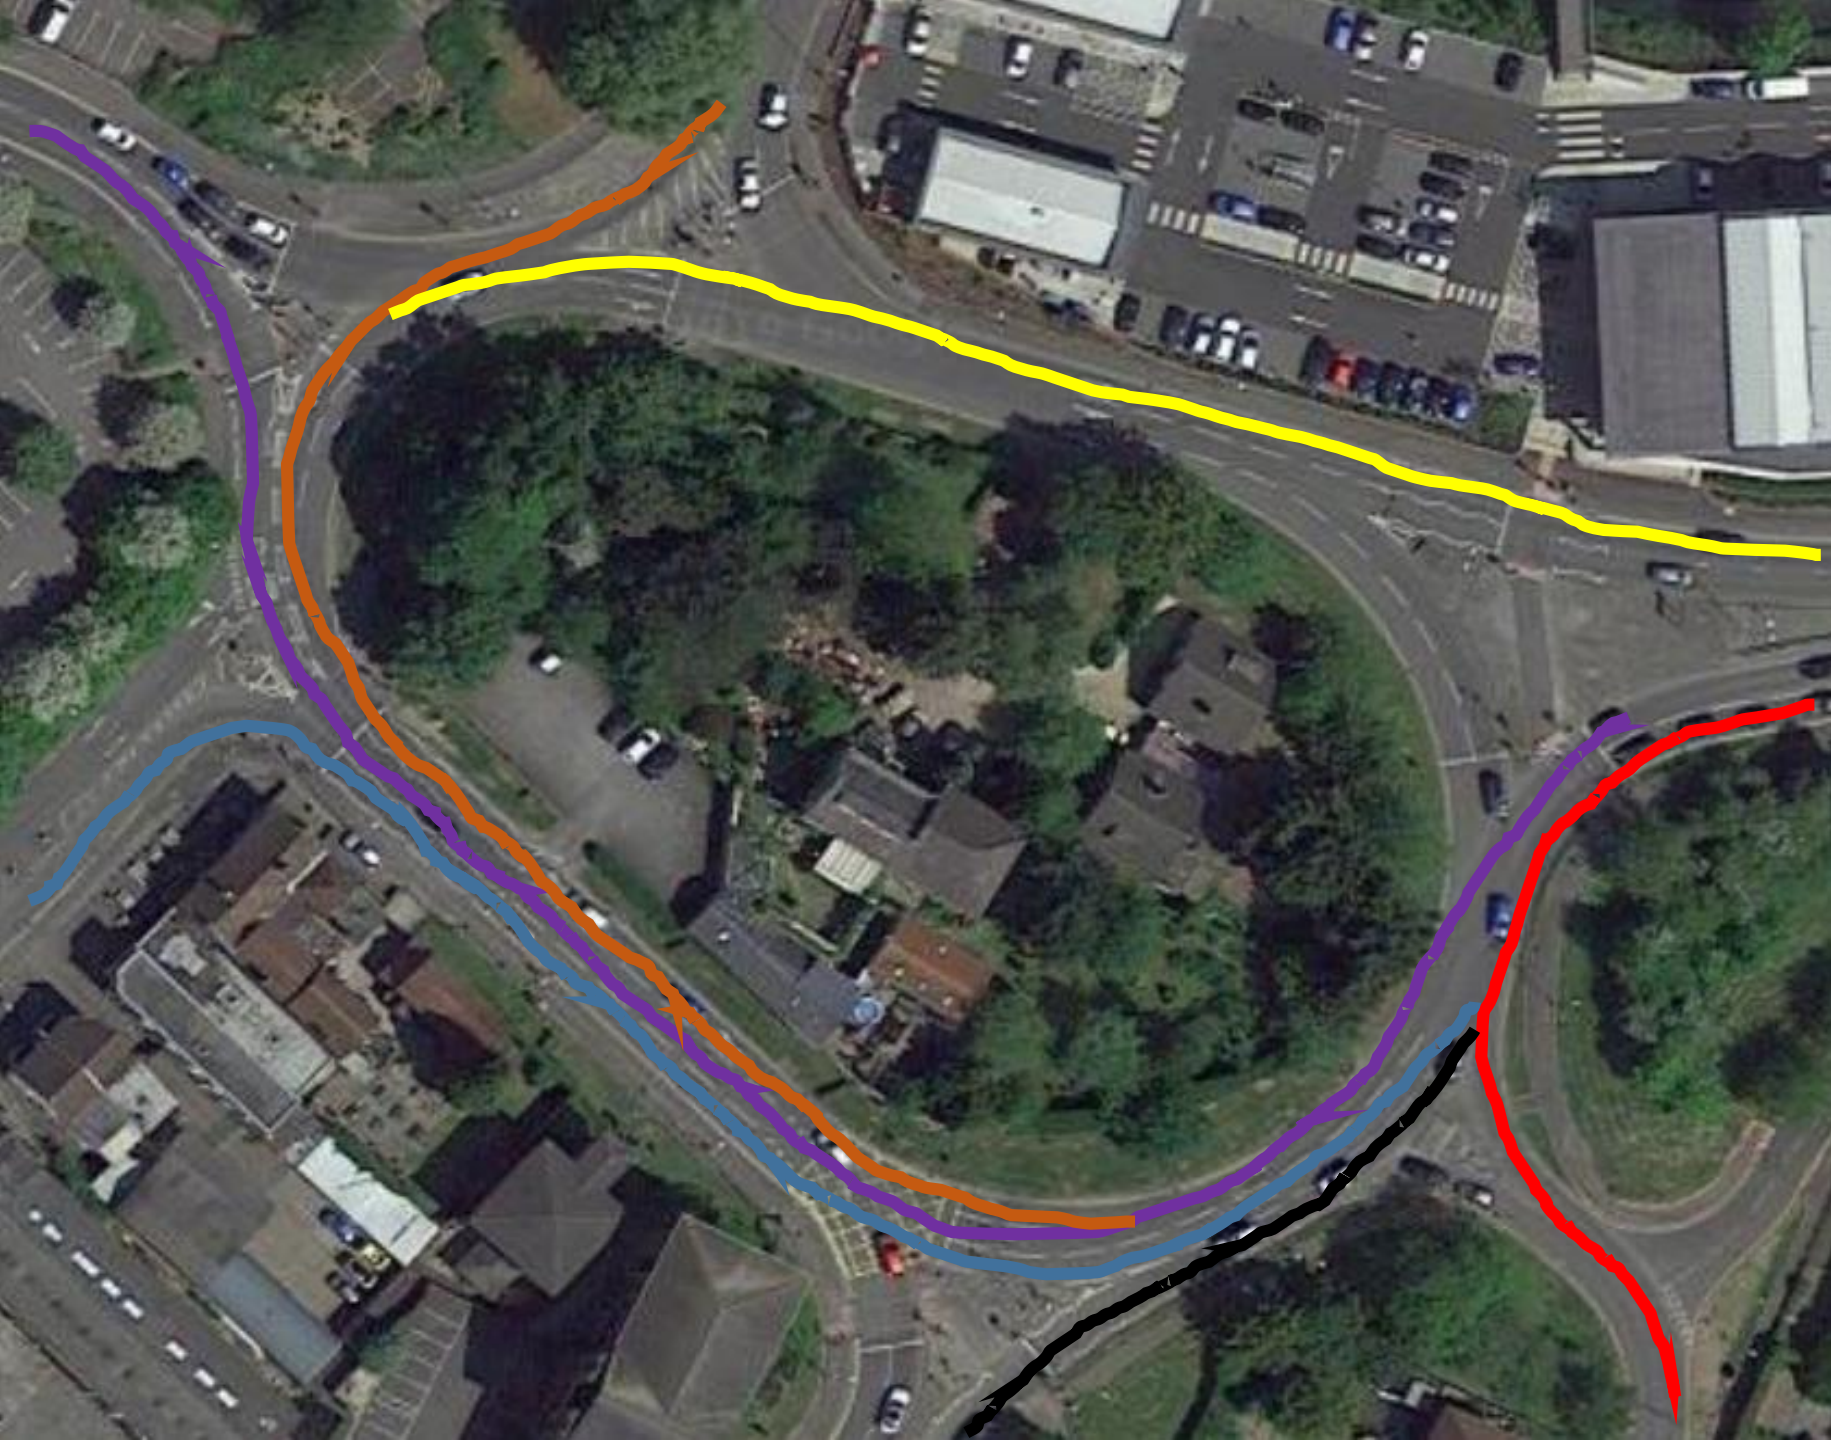

From  
Cinema:

West  
Ashton/  
Toby's  
1<sup>st</sup> exit

Tesco  
1<sup>st</sup> exit

Longfield/  
Test Centre  
2<sup>nd</sup> exit

ALDI  
3<sup>rd</sup> exit

Newtown  
4<sup>th</sup> exit

ASDA/  
Shires  
5<sup>th</sup> exit

From Tesco:

Longfield/  
Test Centre  
1<sup>st</sup> exit

ALDI  
2<sup>nd</sup> exit

Newtown  
3<sup>rd</sup> exit

ASDA/  
Shires  
4<sup>th</sup> exit

Cinema  
5<sup>th</sup> exit

Toby's  
6<sup>th</sup> exit