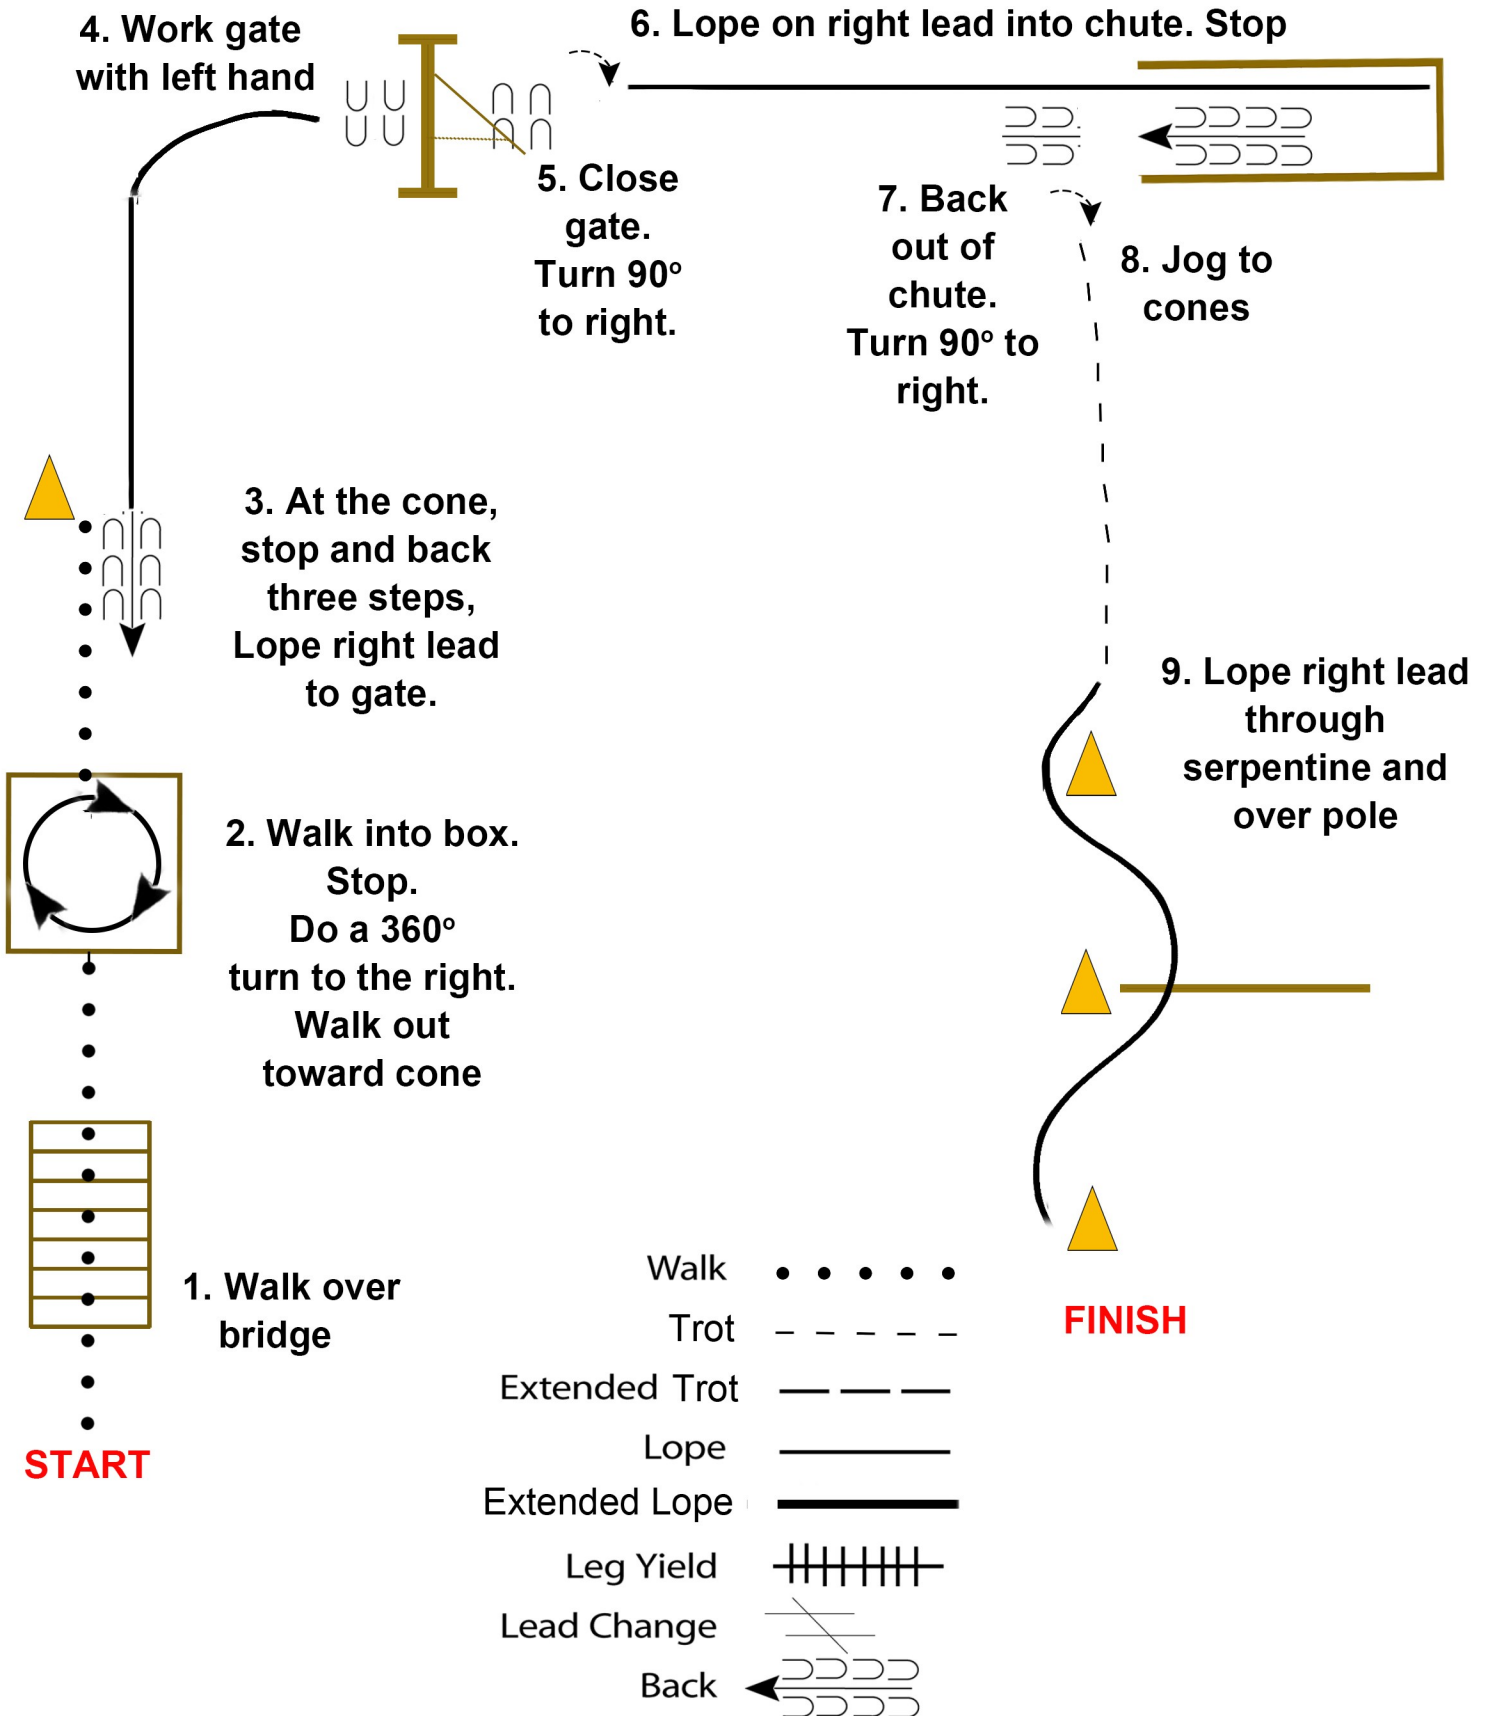

Class 15 Mini & Pony Hunter In-Hand

Walk • • • • •
Jog - - - - -

MRVHA FUZZY PLAYDAY & SCHOOLING SHOW
FEBRUARY 2, 2025
Class 16 Mini & Pony In-Hand Jumping

Walk • • • • •
Jog - - - - -

MRVHA FUZZY PLAYDAY & SCHOOLING SHOW
FEBRUARY 2, 2025
Class 18 Trail (Open)

MRVHA FUZZY PLAYDAY & SCHOOLING SHOW

FEBRUARY 2, 2025

Class 19 Ranch Trail (Open)

START

FINISH

Walk	• • • • •
Trot	- - - - -
Extended Trot	— — — — —
Lope	—————
Extended Lope	—————
Leg Yield	
Lead Change	↘
Back	←