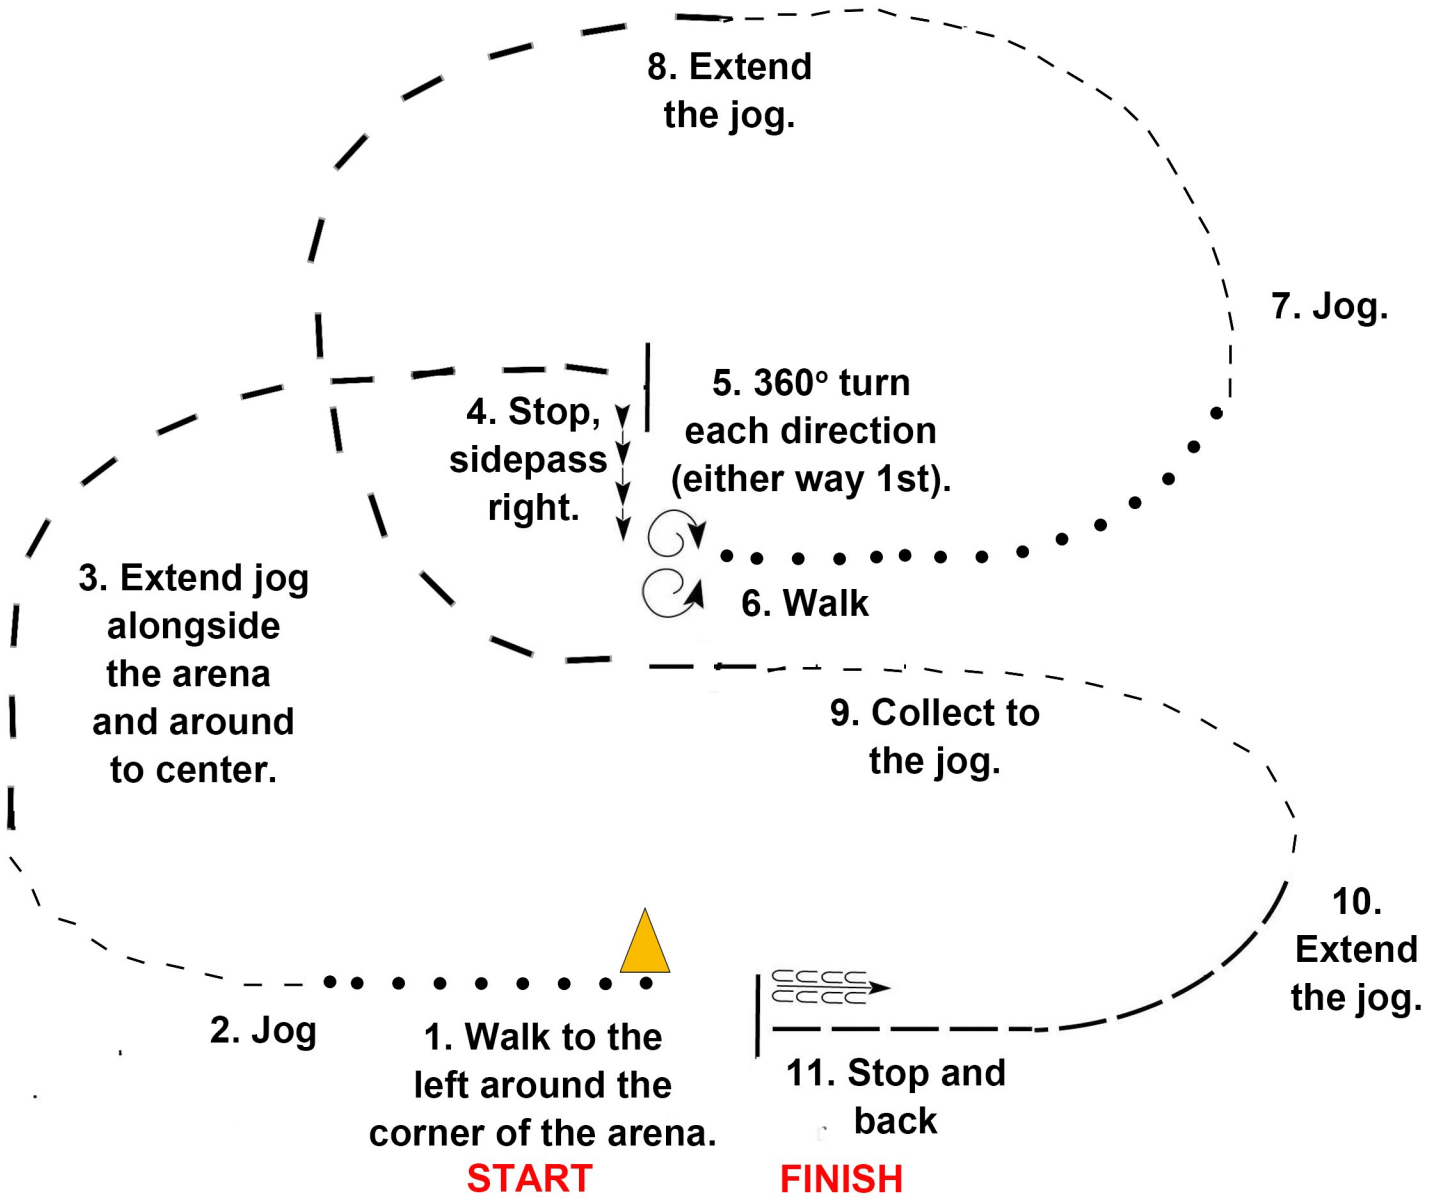

MRVHA FUZZY PLAYDAY & SCHOOLING SHOW
FEBRUARY 2, 2025
Class 22 W/T Ranch Riding

- Walk   ● ● ● ● ●
- Trot   - - - - -
- Extended Trot   — — — — —
- Lope   _____
- Extended Lope   **—————**
- Leg Yield |||||
- Lead Change   /
- Back   ←