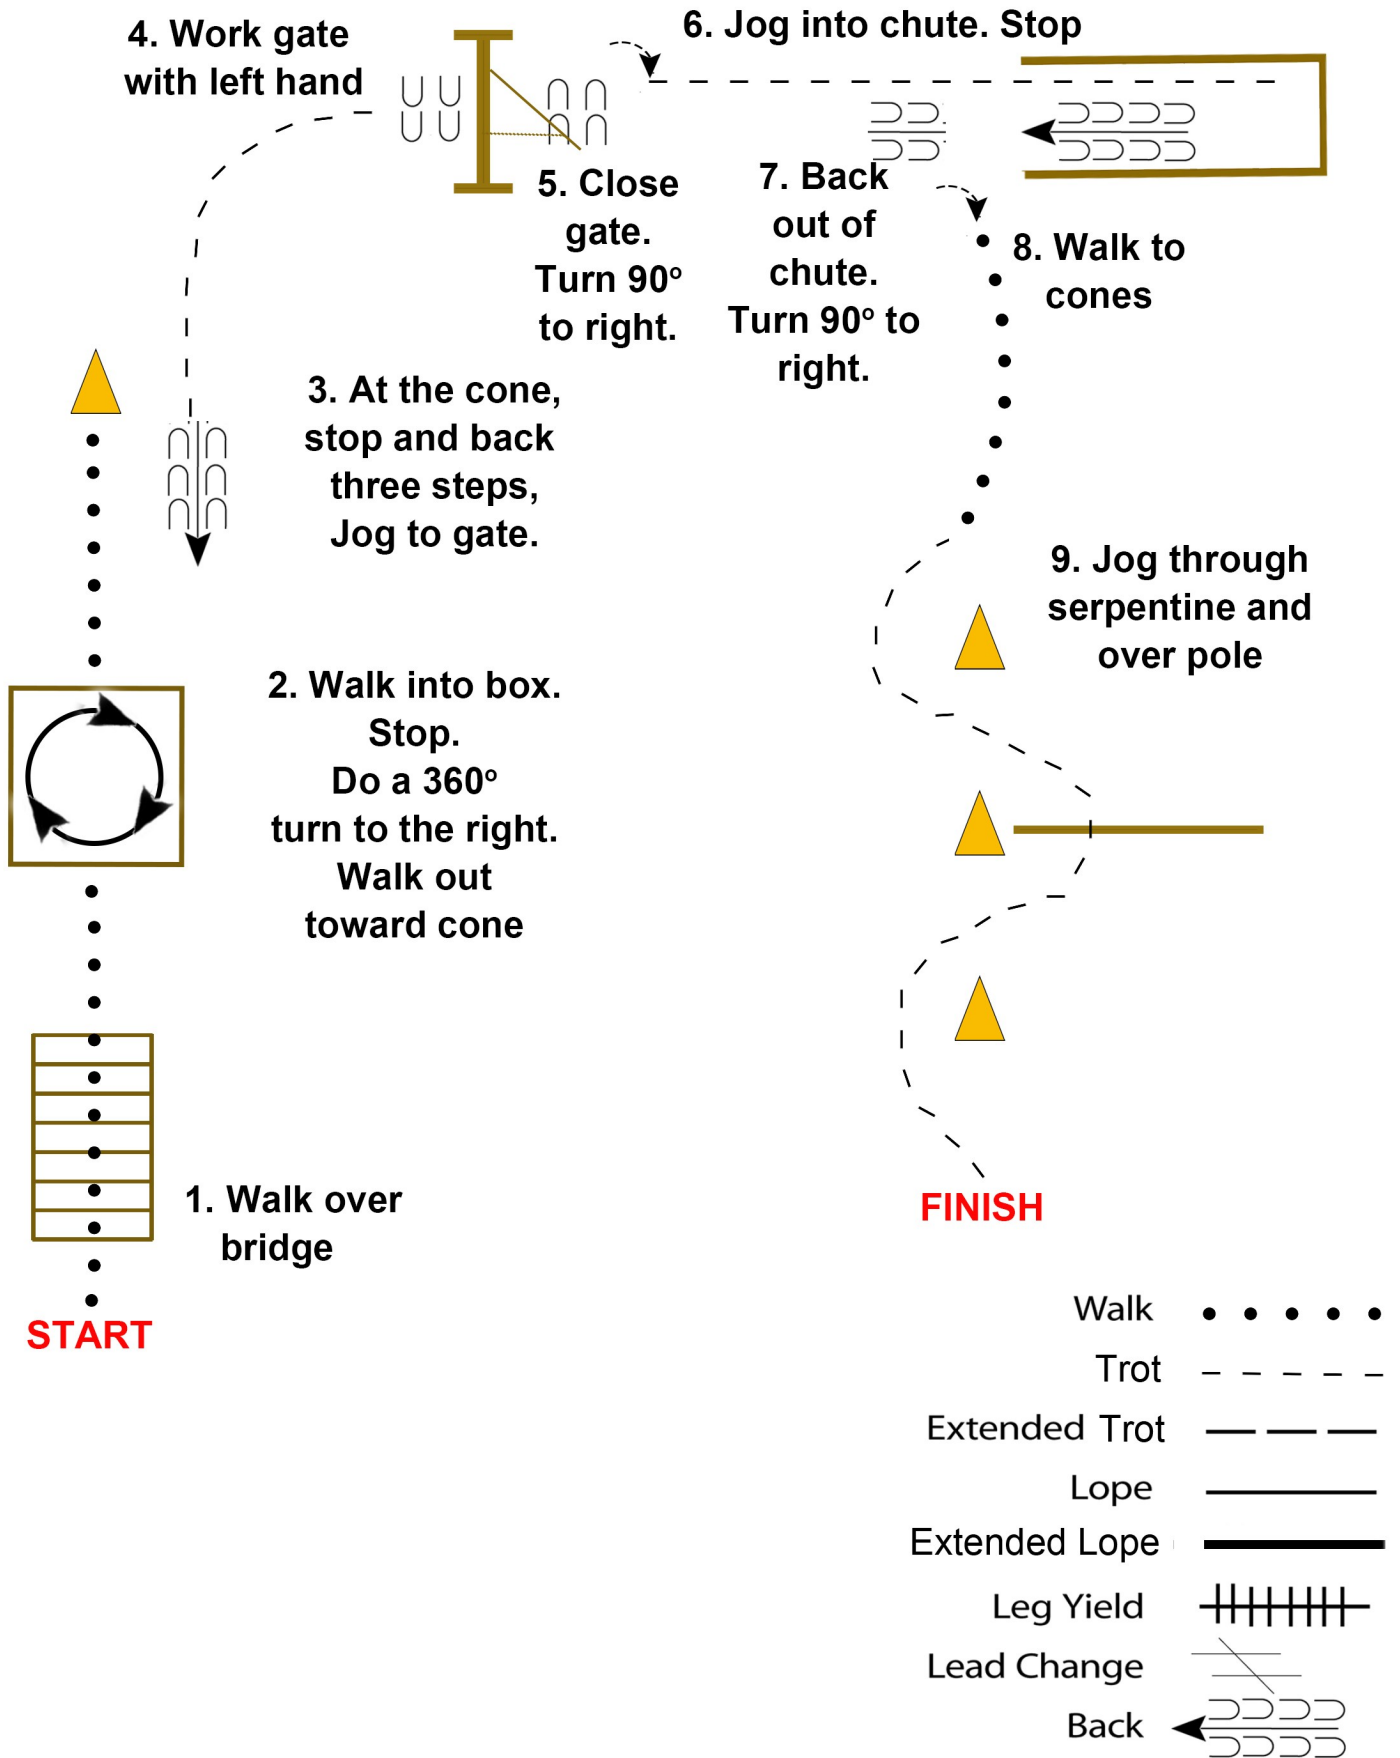

MRVHA FUZZY PLAYDAY & SCHOOLING SHOW FEBRUARY 2, 2025

Class 13 Horse, Mini or Pony In-Hand Trail,
Class 14 Donkey/Mule In-Hand Trail, Class 17 W/T Trail