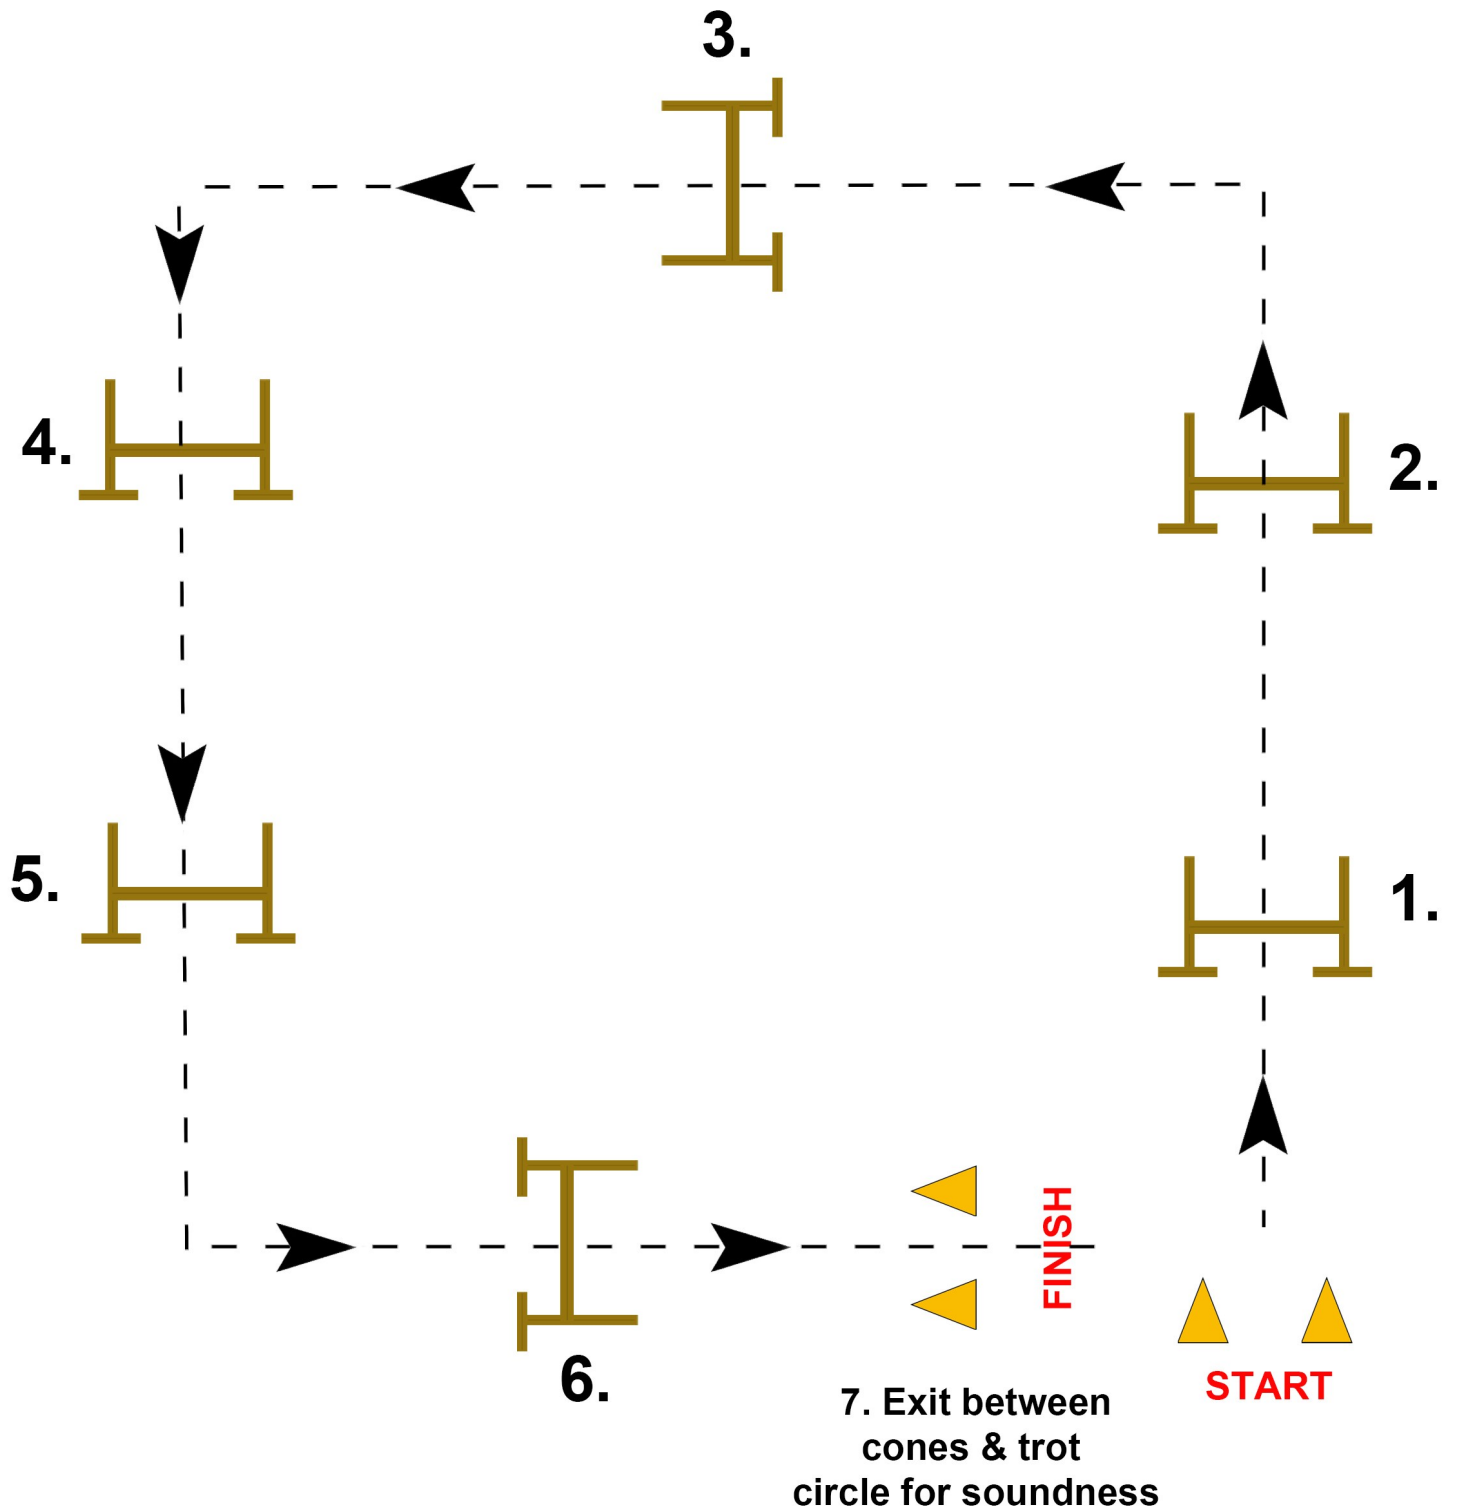

MRVHA FUZZY PLAYDAY & SCHOOLING SHOW

FEBRUARY 2, 2025

Class 15 Mini & Pony Hunter In-Hand

Walk   • • • • •
Jog   - - - - -