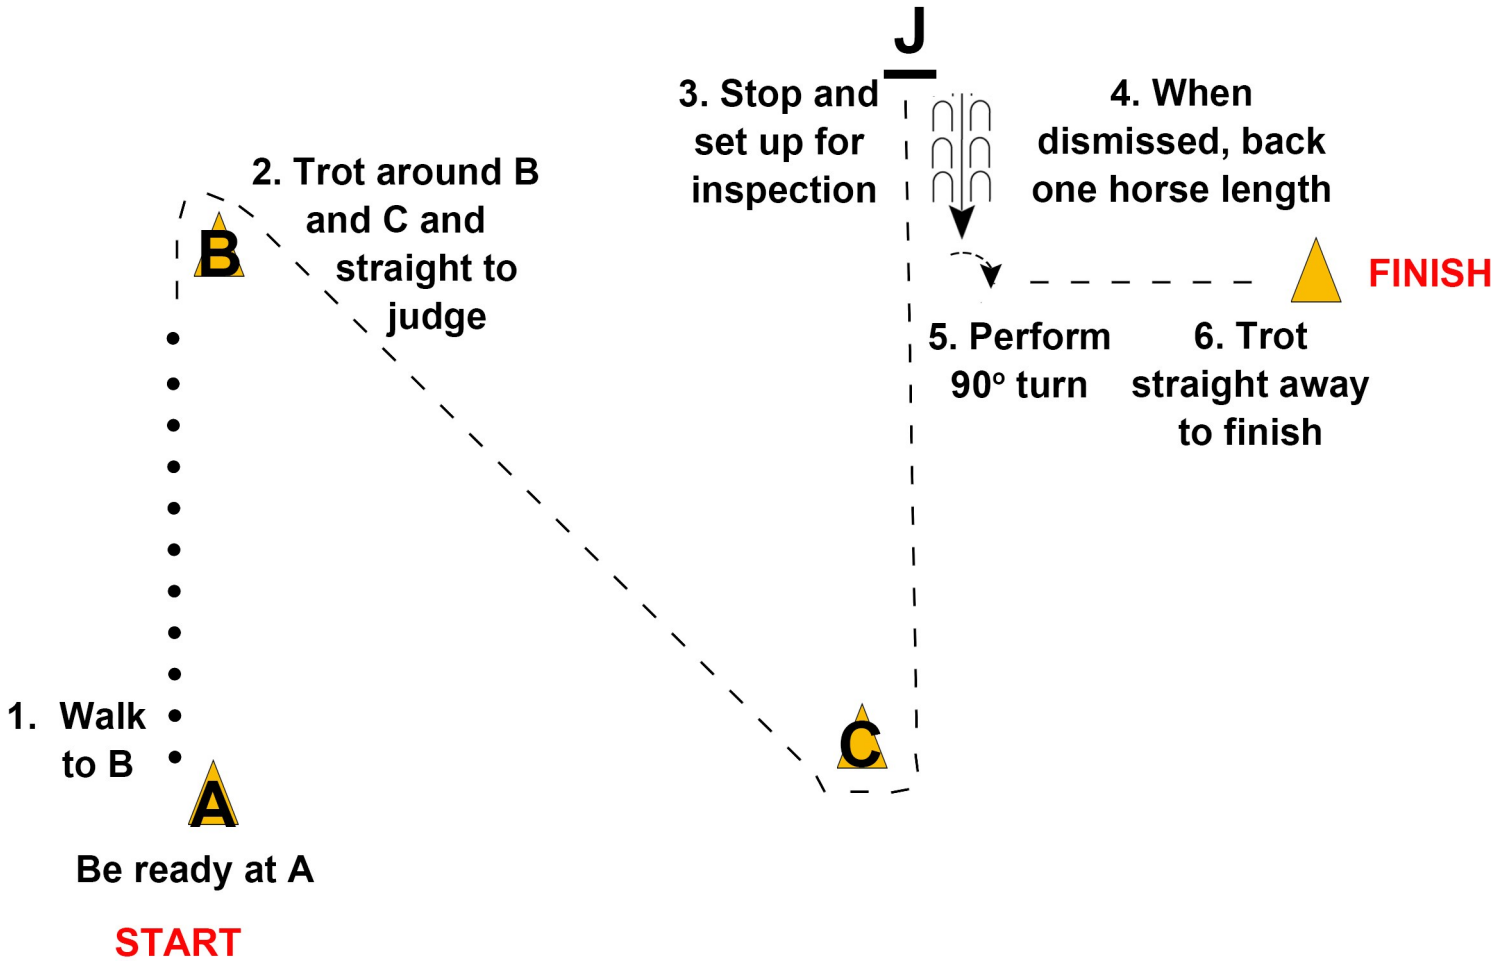

MRVHA FUZZY PLAYDAY & SCHOOLING SHOW

FEBRUARY 2, 2025

Class 9 Showmanship

- Walk   • • • • •
- Jog   - - - - -
- Extended Jog   — — — — —
- Lope   —————
- Leg Yield |||||
- Lead Change   /
- Back   ←   ↯ ↯ ↯