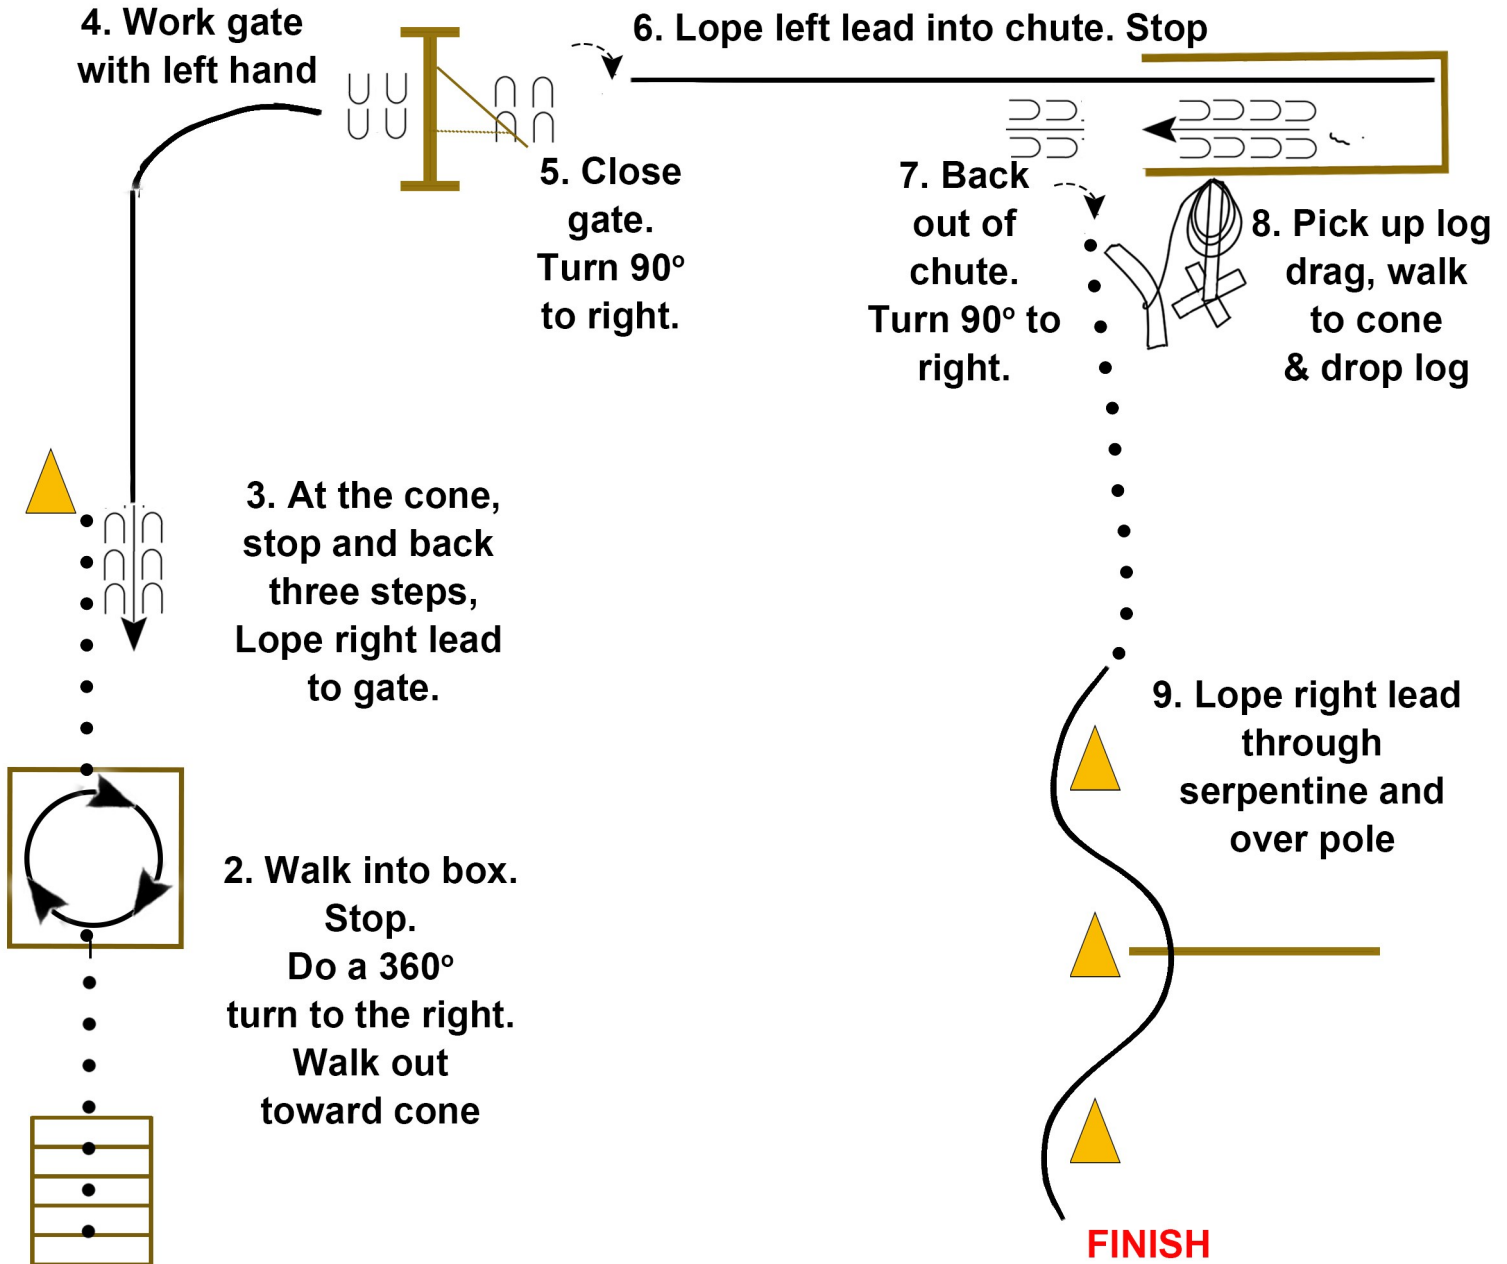

MRVHA FUZZY PLAYDAY & SCHOOLING SHOW

FEBRUARY 2, 2025

Class 19 Ranch Trail (Open)

START

FINISH

Walk	• • • • •
Trot	- - - - -
Extended Trot	— — — — —
Lope	—————
Extended Lope	—————
Leg Yield	
Lead Change	↘
Back	←