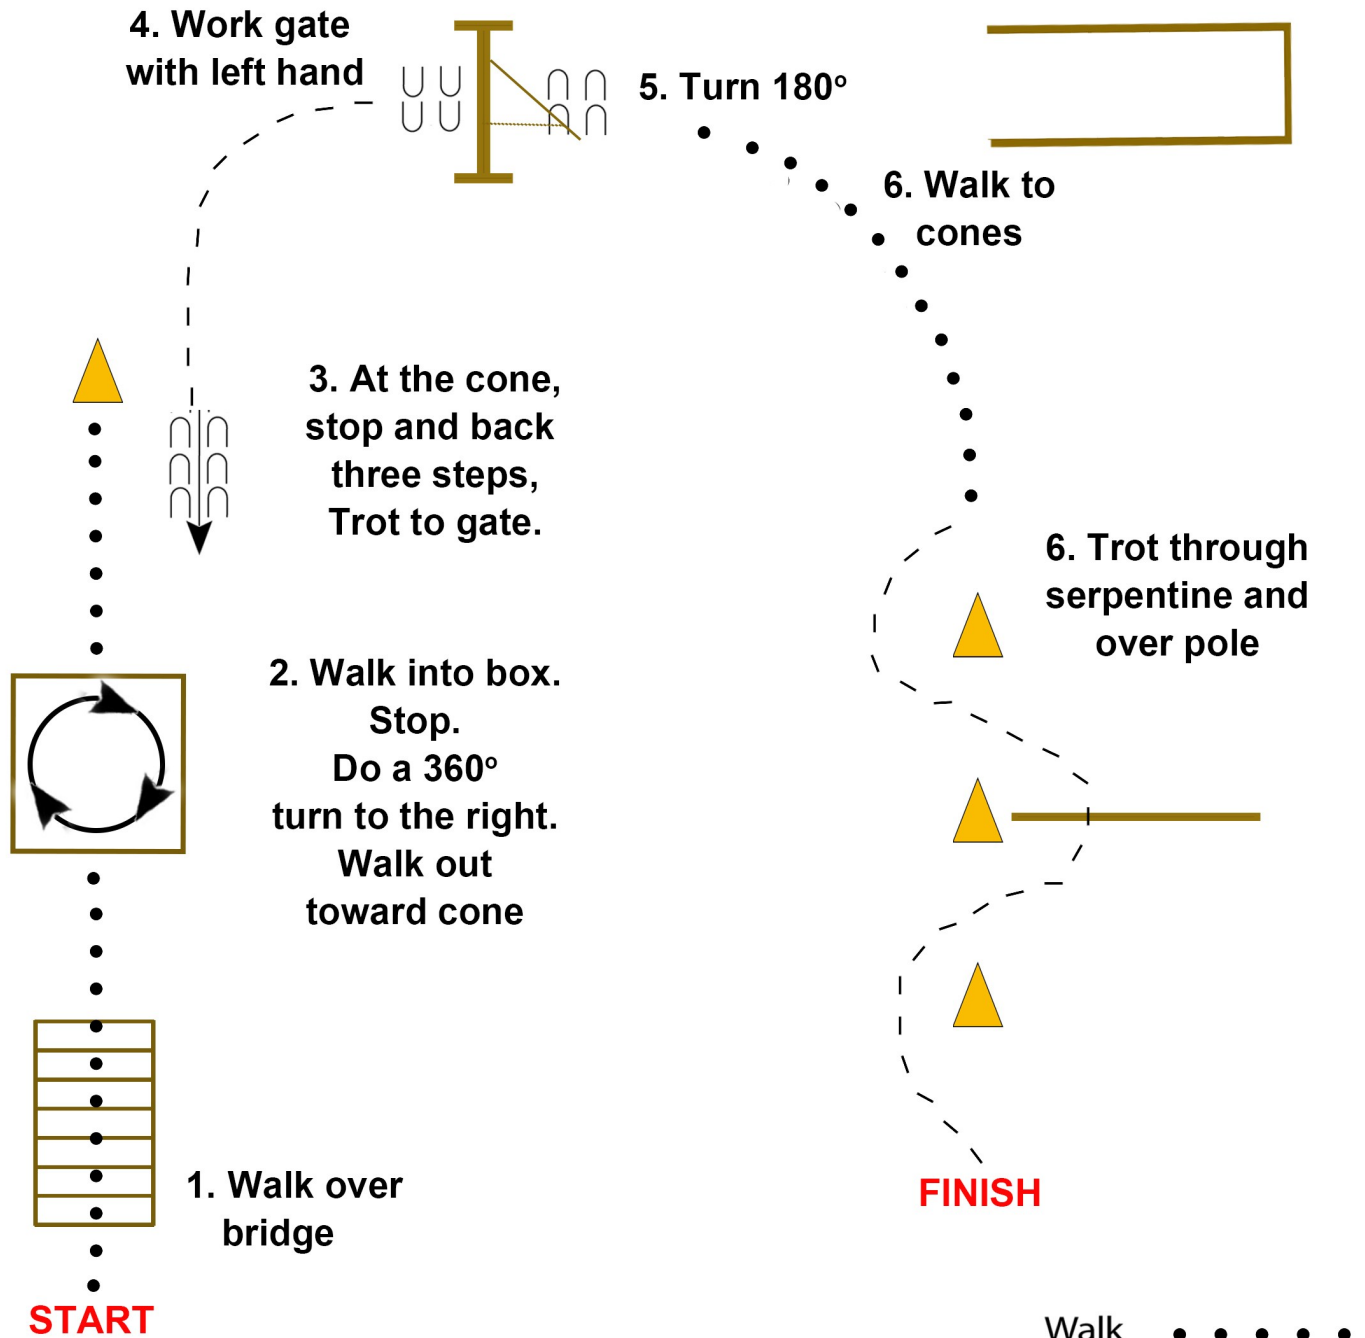

All patterns drawn for the main arena with the top of the page being the north end of the arena.

**OUT
GATE**

Announcer

Show
Office

FUZZY PLAY DAY & SCHOOLING SHOW

Sunday, February 2, 2025

**Ranch (except Trail), Mini
Driving & Jumping in
Rodeo Arena**

**IN
GATE**

MRVHA FUZZY PLAYDAY & SCHOOLING SHOW

FEBRUARY 2, 2025

Class 9 Showmanship

- Walk • • • • •
- Jog - - - - -
- Extended Jog — — — — —
- Lope —————
- Leg Yield |||||
- Lead Change /
- Back ← ↯ ↯ ↯

MRVHA FUZZY PLAYDAY & SCHOOLING SHOW FEBRUARY 2, 2025

Class 11 Leadline Trail, Class 12 In-Hand Challenge Champions Trail

NOTE: LEADLINE TO WALK THE COURSE.

Walk	• • • • •
Jog	- - - - -
Extended Jog	— — —
Lope	—————
Leg Yield	
Lead Change	↘
Back	←