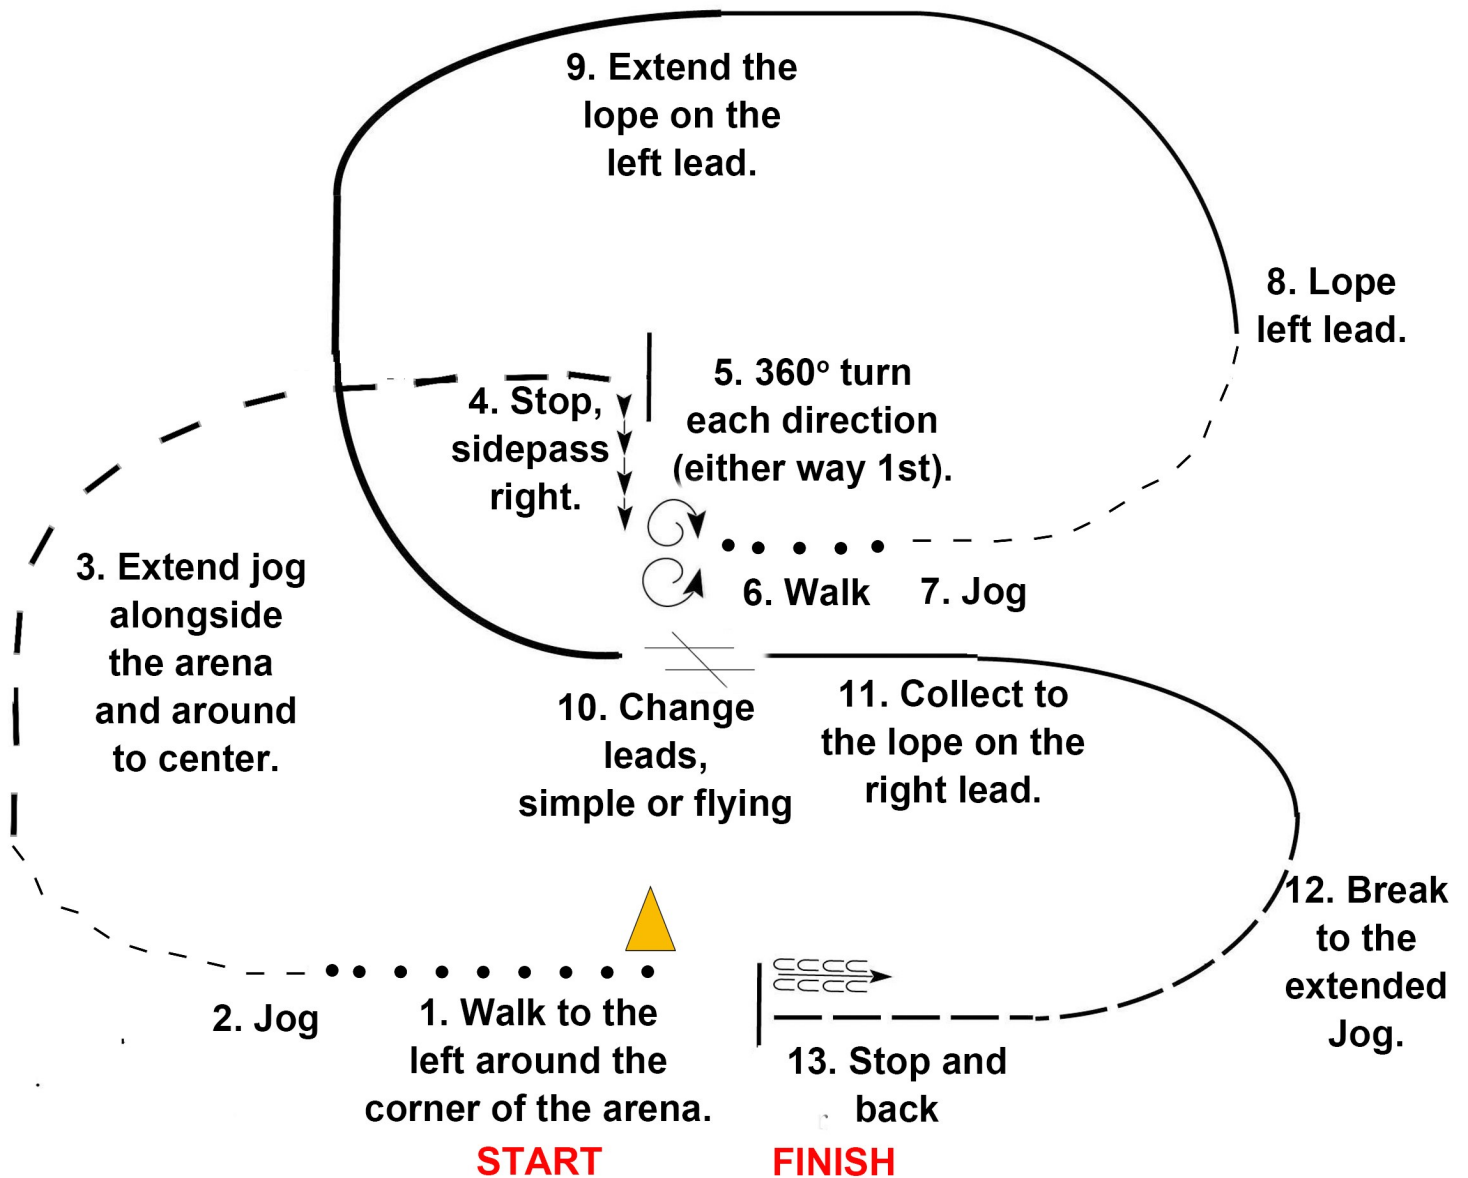

MRVHA FUZZY PLAYDAY & SCHOOLING SHOW

FEBRUARY 2, 2025

Class 19 Ranch Trail (Open)

START

FINISH

Walk	• • • • •
Trot	- - - - -
Extended Trot	— — — — —
Lope	—————
Extended Lope	—————
Leg Yield	
Lead Change	↘
Back	←

MRVHA FUZZY PLAYDAY & SCHOOLING SHOW
FEBRUARY 2, 2025
Class 22 W/T Ranch Riding

- Walk ● ● ● ● ●
- Trot - - - - -
- Extended Trot — — — — —
- Lope _____
- Extended Lope **—————**
- Leg Yield |||||
- Lead Change /
- Back ←

MRVHA FUZZY PLAYDAY & SCHOOLING SHOW

FEBRUARY 2, 2025

Class 23 Ranch Riding, Class 24 Ranch Riding Donkey/Mule

Walk	• • • • •
Trot	- - - - -
Extended Trot	— — — — —
Lope	—————
Extended Lope	—————
Leg Yield	
Lead Change	— / —
Back	← — — — —