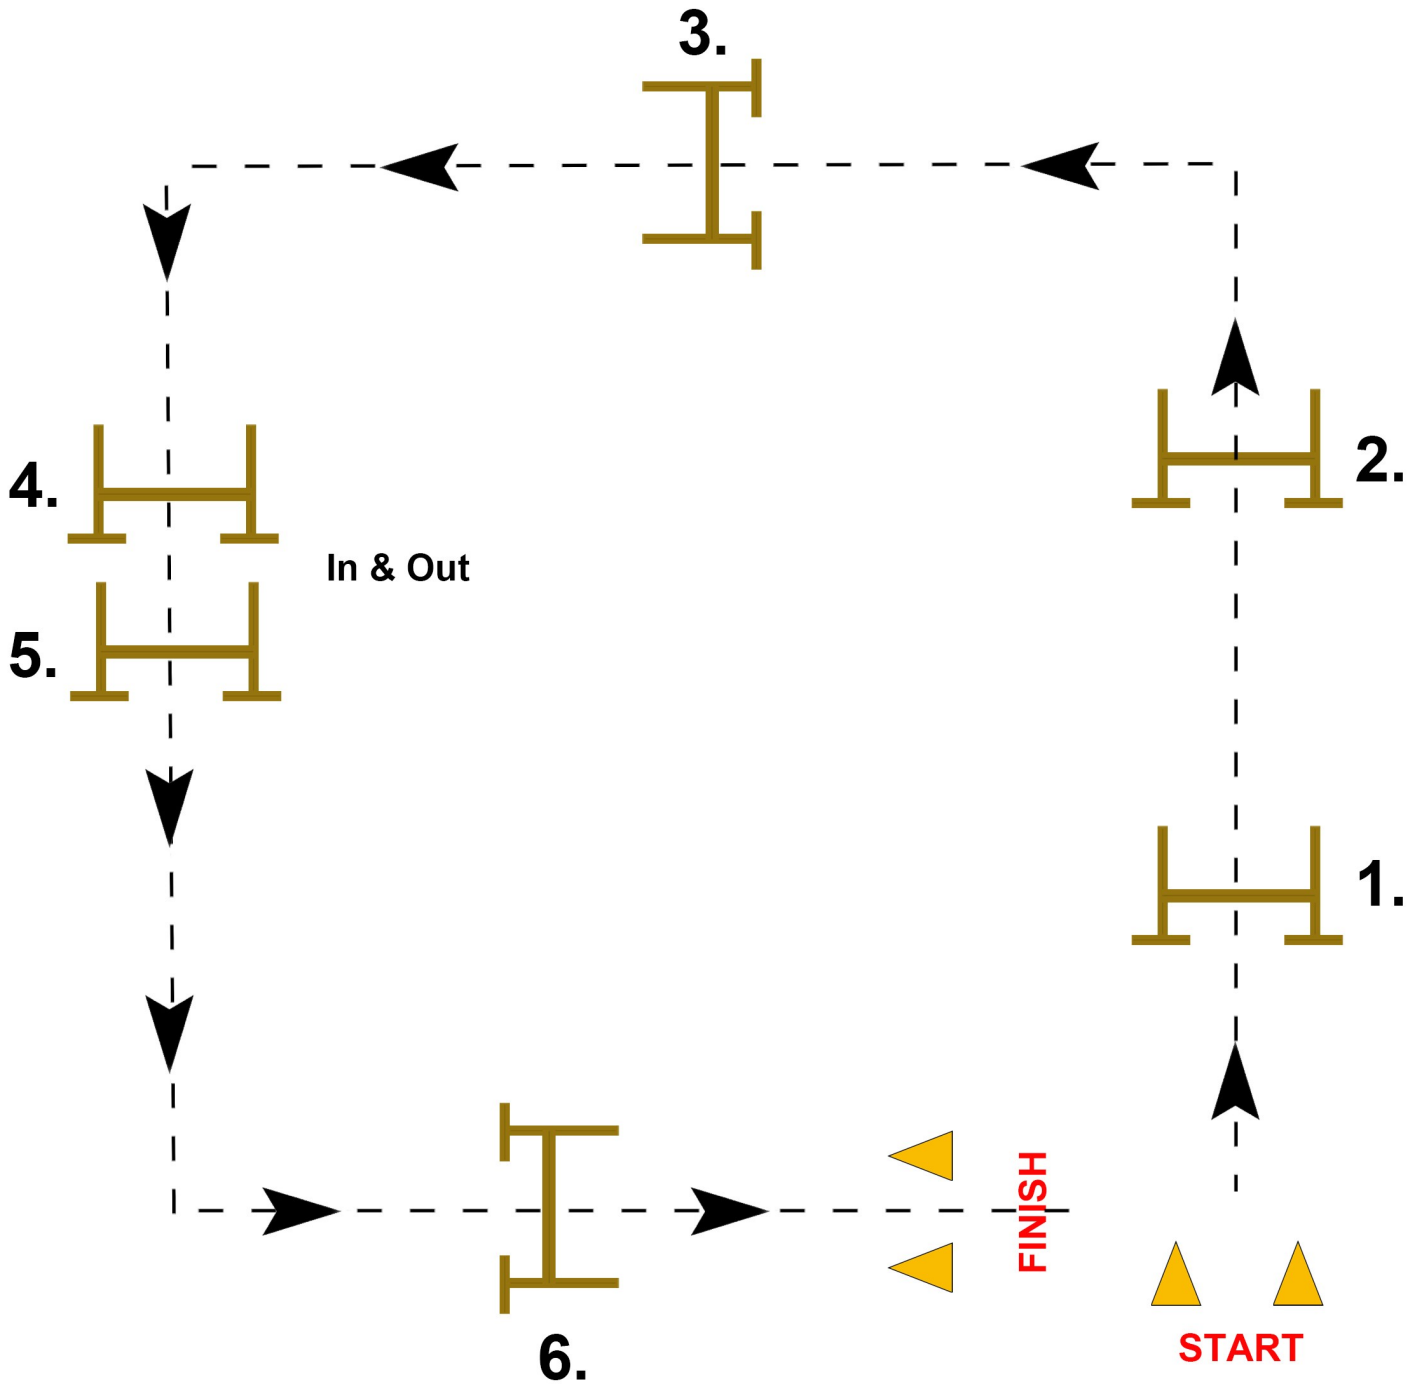

MRVHA FUZZY PLAYDAY & SCHOOLING SHOW
FEBRUARY 2, 2025
Class 16 Mini & Pony In-Hand Jumping

Walk   • • • • •
Jog   - - - - -