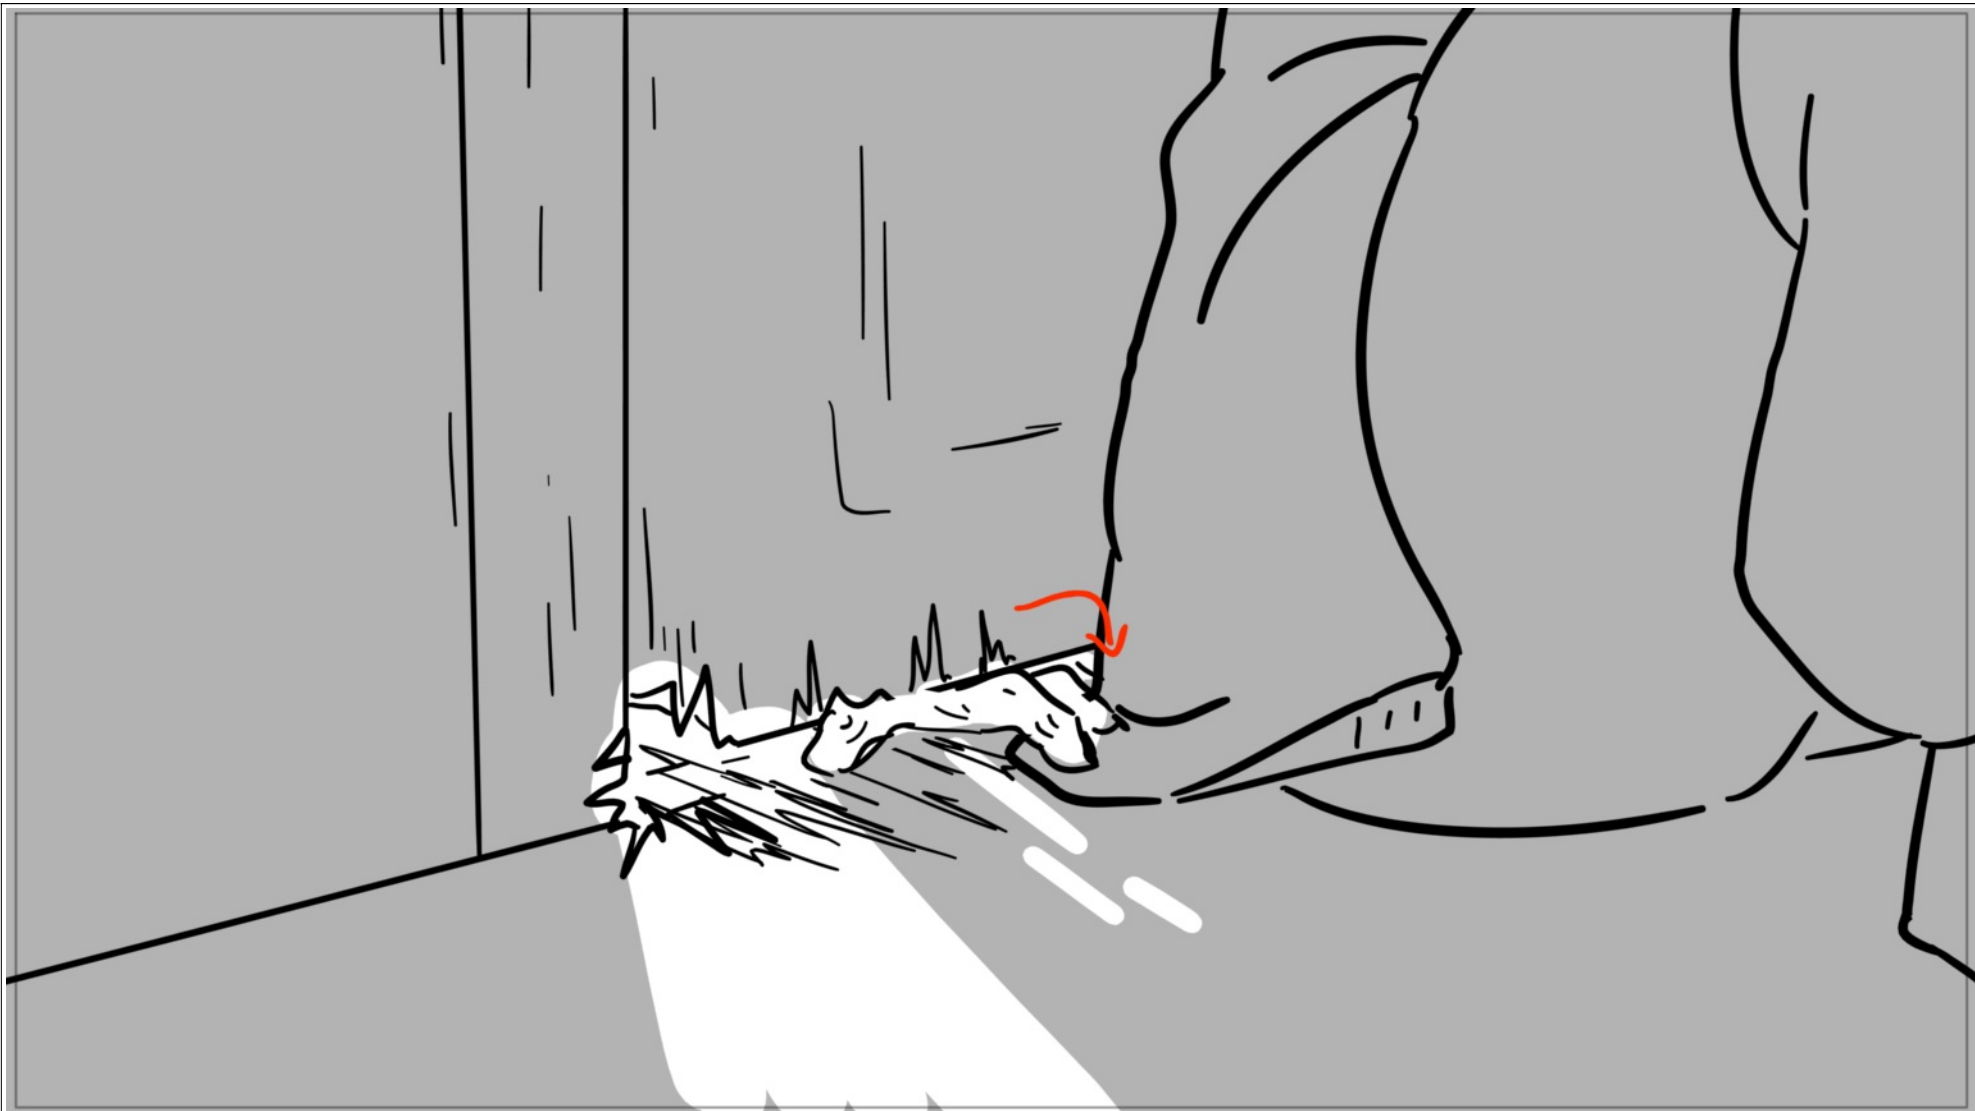

Scene	Duration	Panel	Duration
10	216	8	24

Scene	Duration	Panel	Duration
10	216	9	24

Dialog
(Carman growls again.)

Scene	Duration	Panel	Duration
11	72	1	24

Scene	Duration	Panel	Duration
11	72	2	24

Scene	Duration	Panel	Duration
11	72	3	24