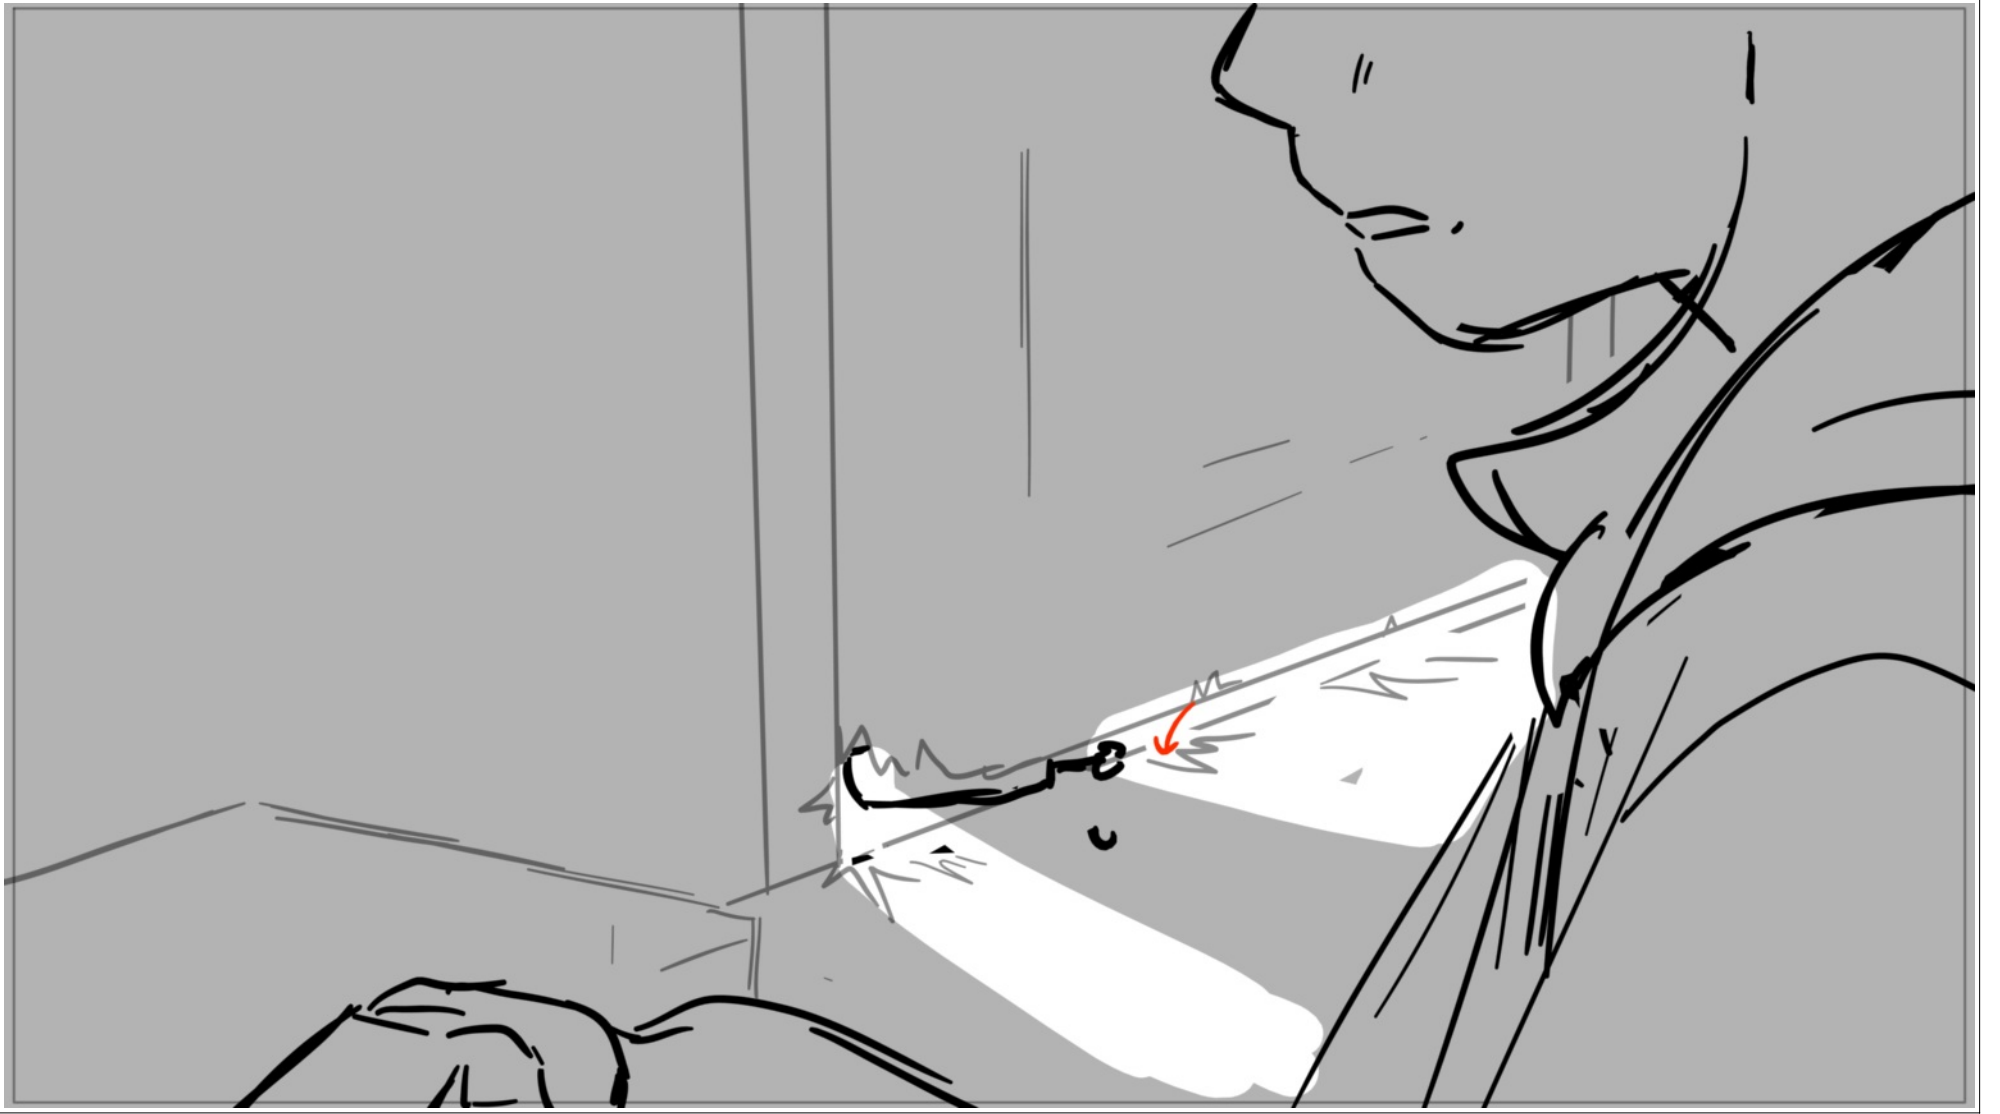

Scene	Duration	Panel	Duration
13	240	7	24

Scene	Duration	Panel	Duration
13	240	8	24

Scene	Duration	Panel	Duration
13	240	9	24

Scene	Duration	Panel	Duration
13	240	10	24

Scene	Duration	Panel	Duration
14	72	1	24