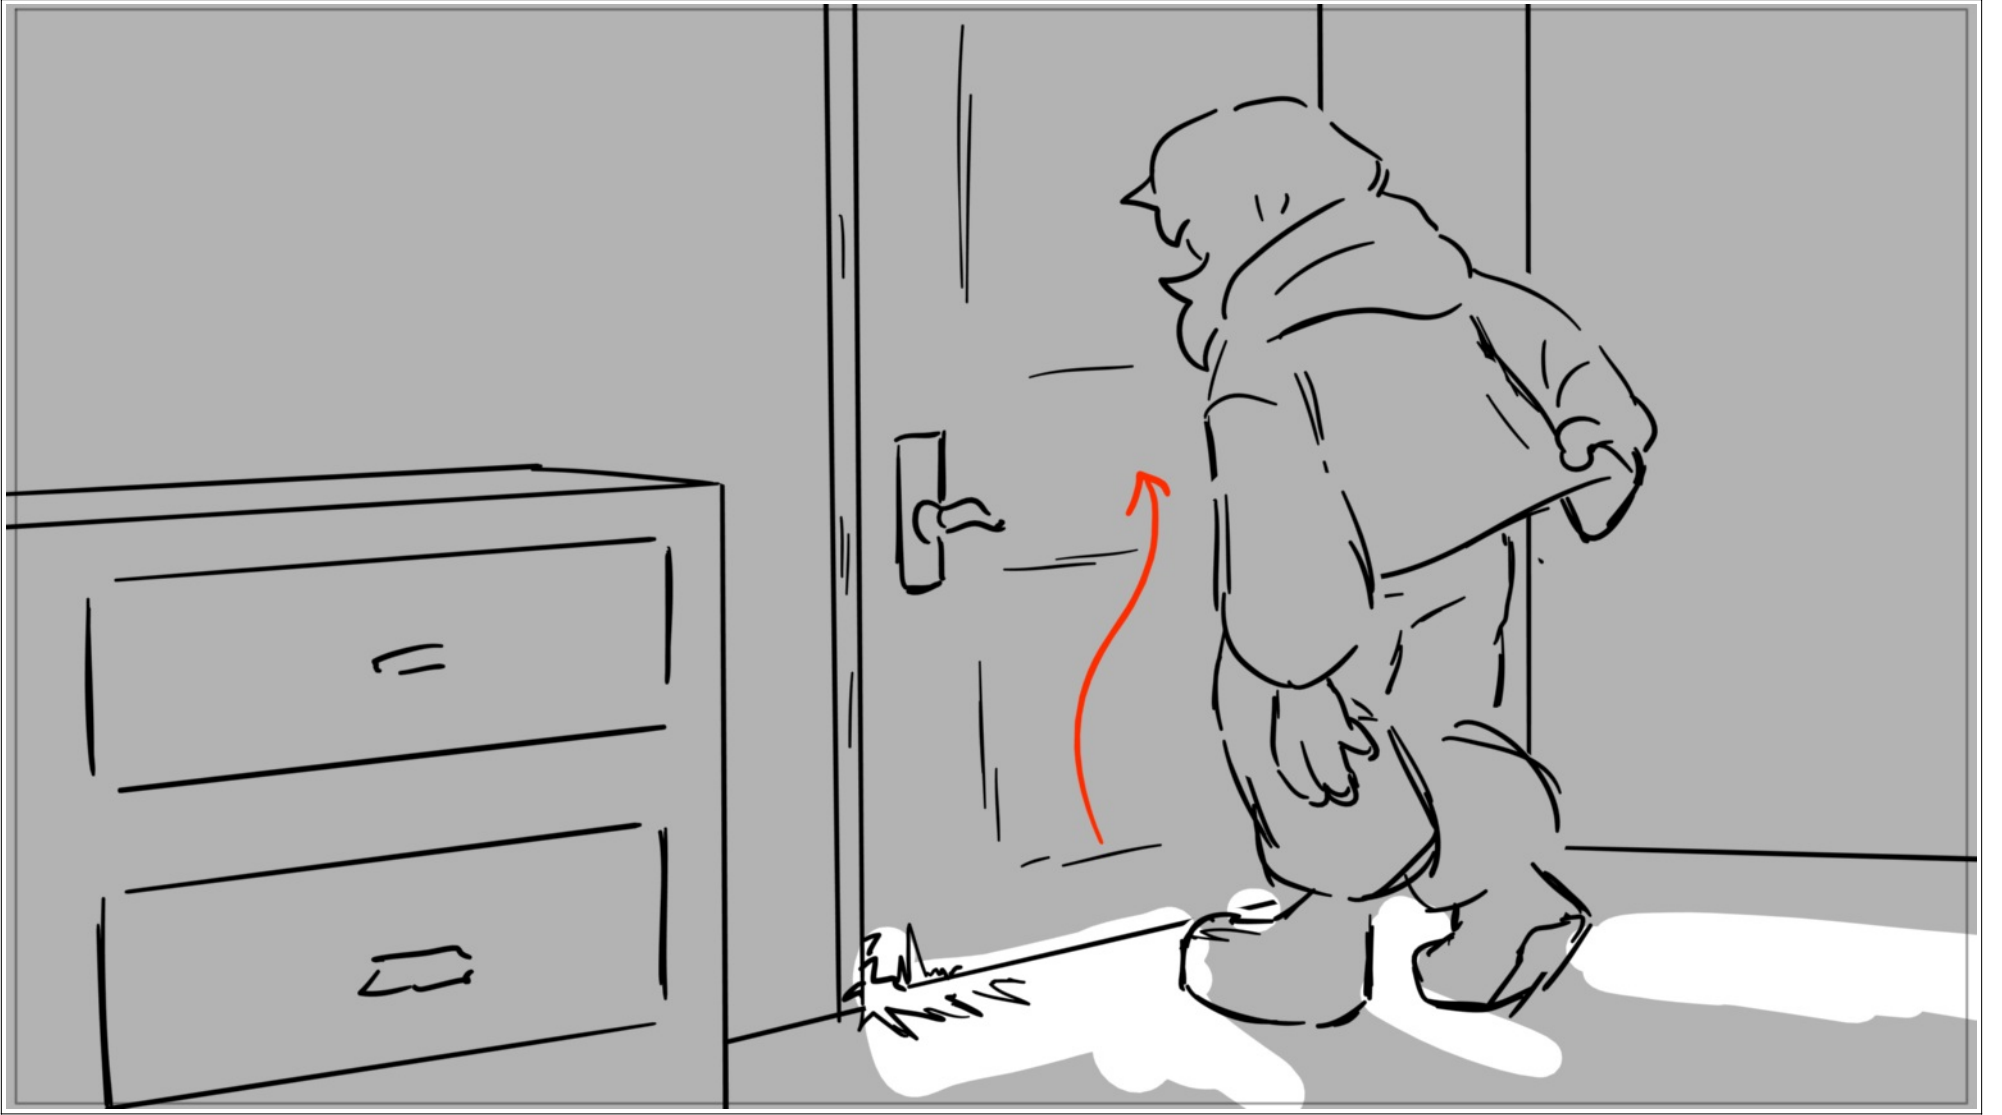

Scene	Duration	Panel	Duration
12	168	5	24

Dialog
(Thalia pants as Carmen's growling continues)

Scene	Duration	Panel	Duration
12	168	6	24

Scene	Duration	Panel	Duration
12	168	7	24

Scene	Duration	Panel	Duration
13	240	1	24