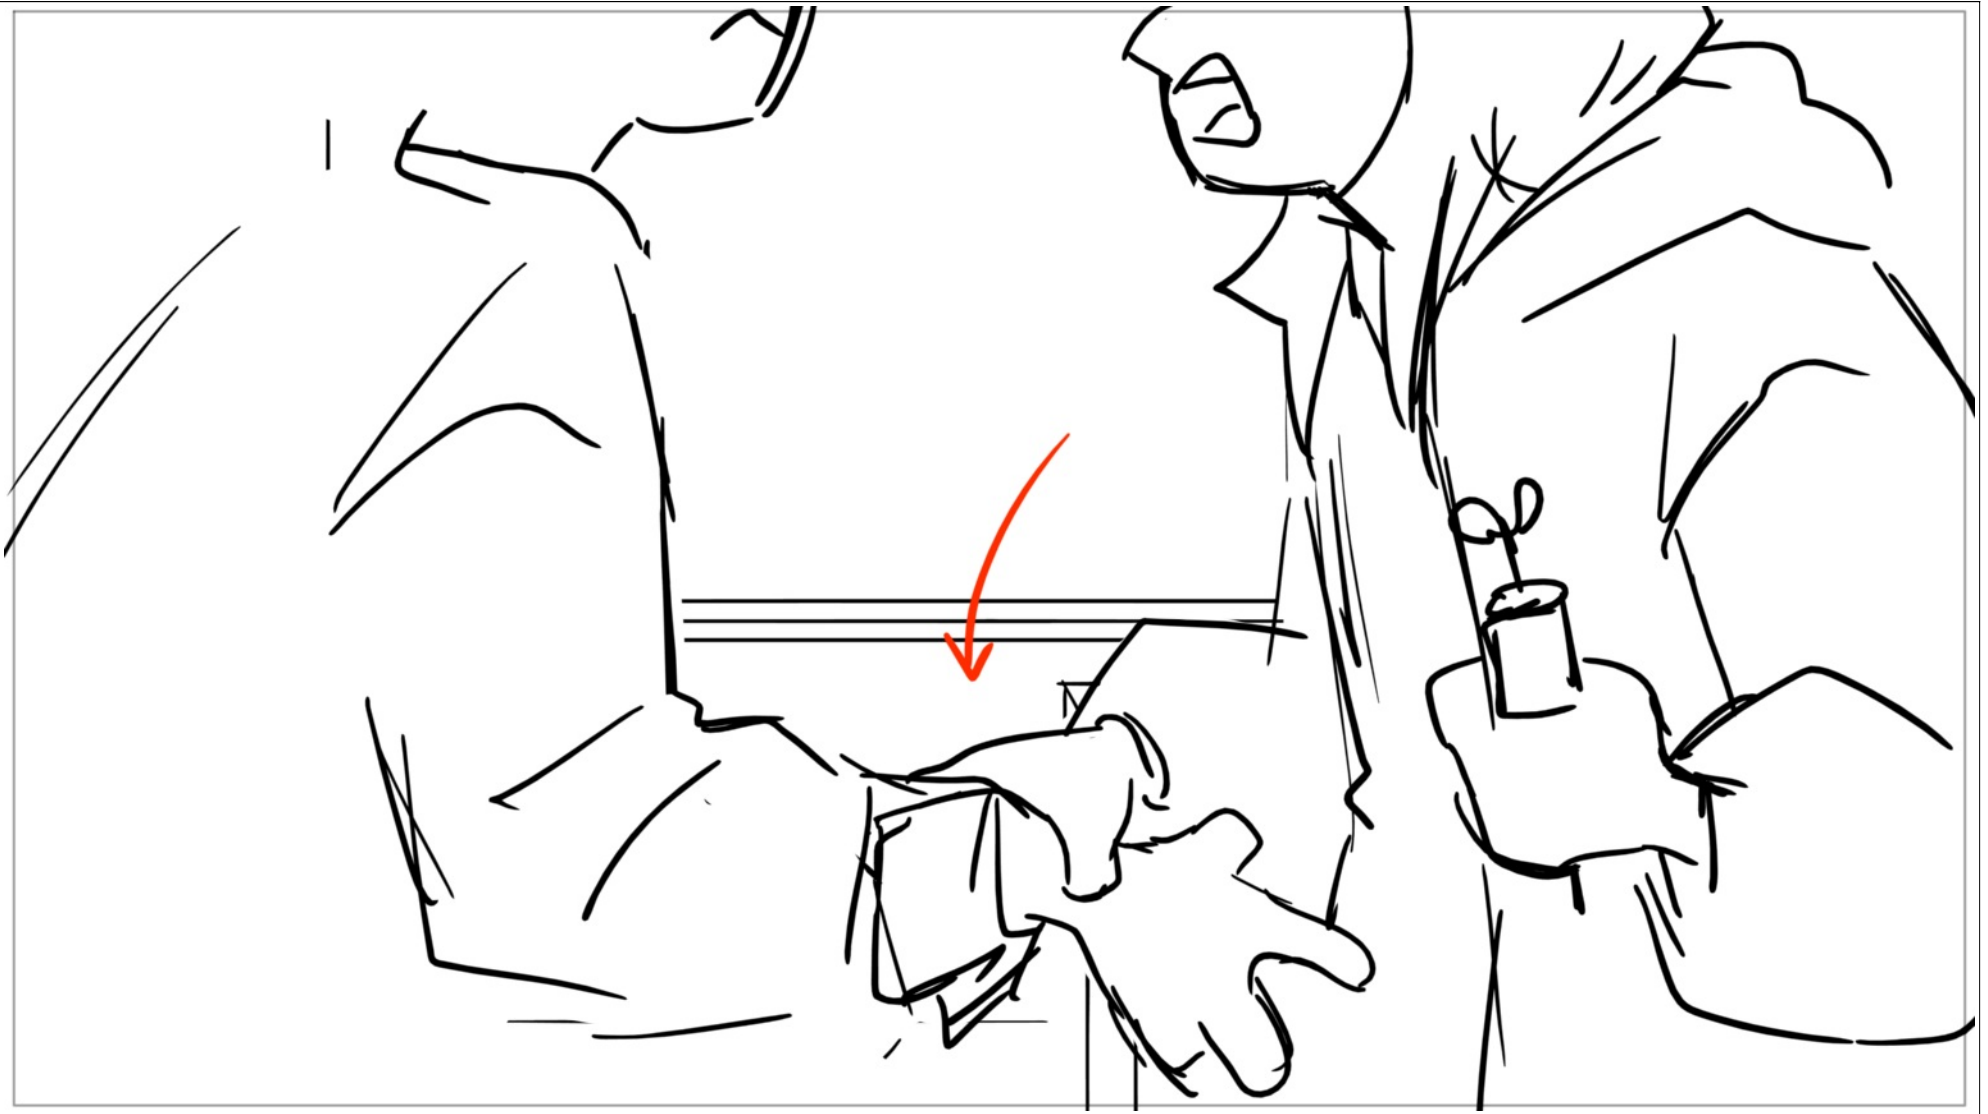

Dialog
Now we don't have it,

Scene	Duration	Panel	Duration
1	328	7	24

Dialog
and you've killed me.

Scene	Duration	Panel	Duration
1	328	8	24

Dialog
Thalia: I did-

Scene	Duration	Panel	Duration
1	328	9	24

Dialog
NOT.