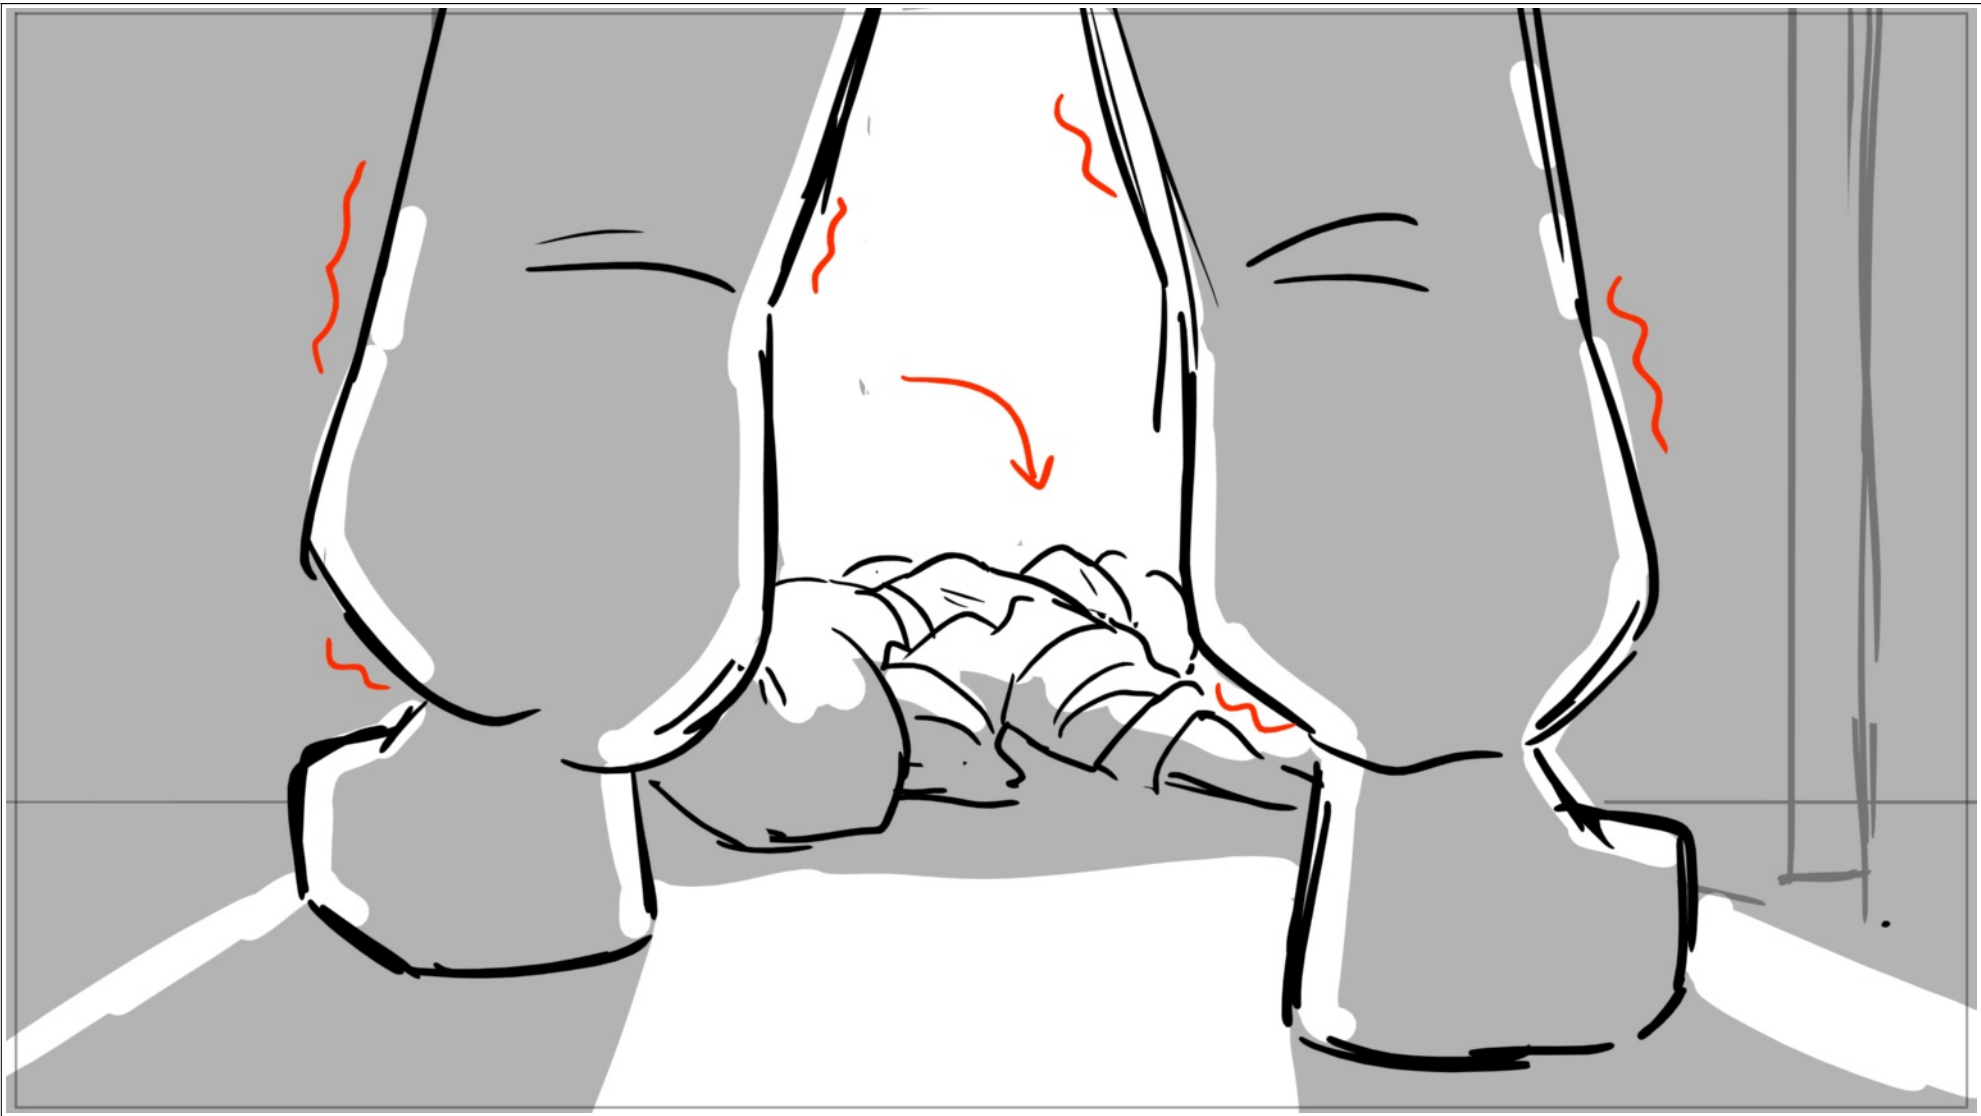

Dialog
(Carmen growls monstrosly)

Scene	Duration	Panel	Duration
27	264	5	24

Scene	Duration	Panel	Duration
27	264	6	24

Dialog
(GUN SHOT)

Scene	Duration	Panel	Duration
27	264	7	24

Scene	Duration	Panel	Duration
27	264	8	24