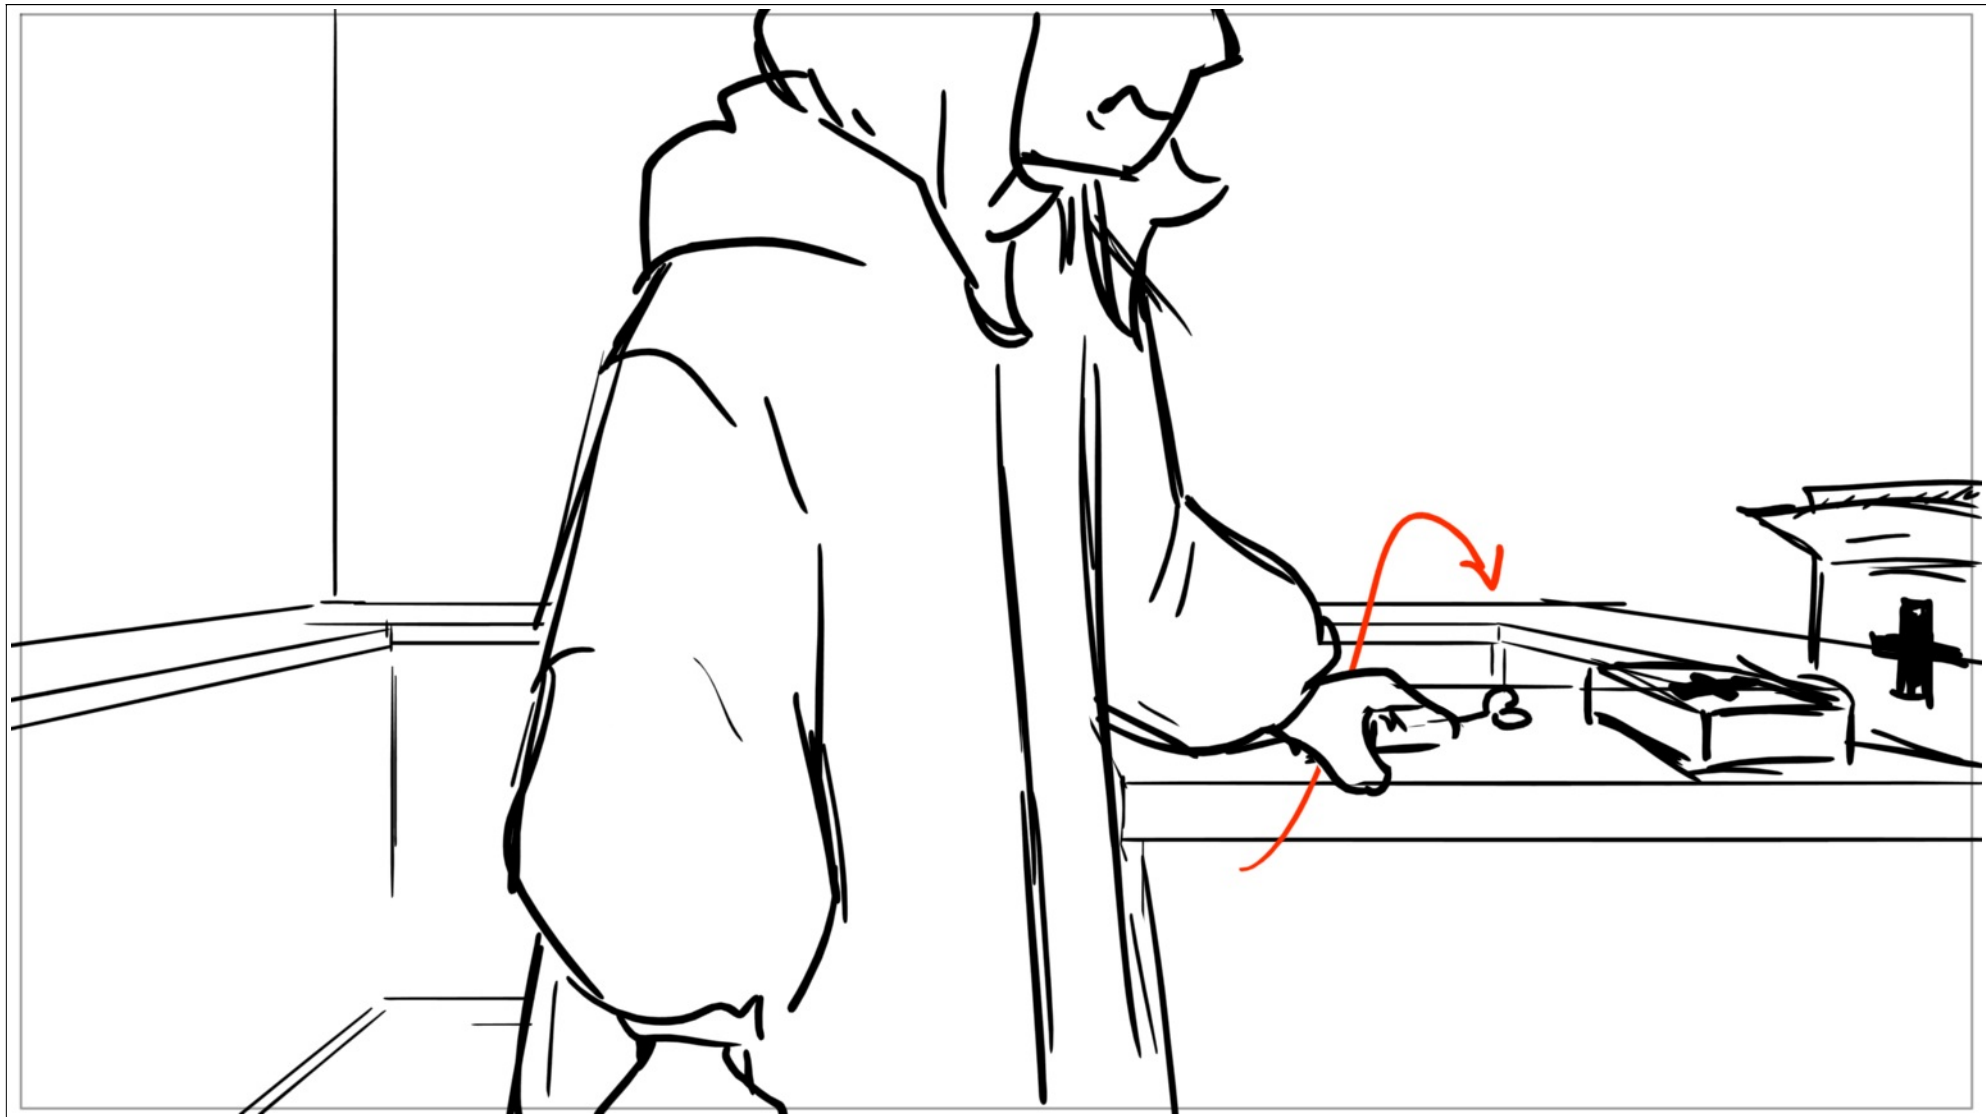

Behind The Door

Scene	Duration	Panel	Duration
1	328	1	16

Scene	Duration	Panel	Duration
1	328	2	24

Scene	Duration	Panel	Duration
1	328	3	24

Dialog
Carmen (off screen): You're fucking incompetent.

Scene	Duration	Panel	Duration
1	328	4	24