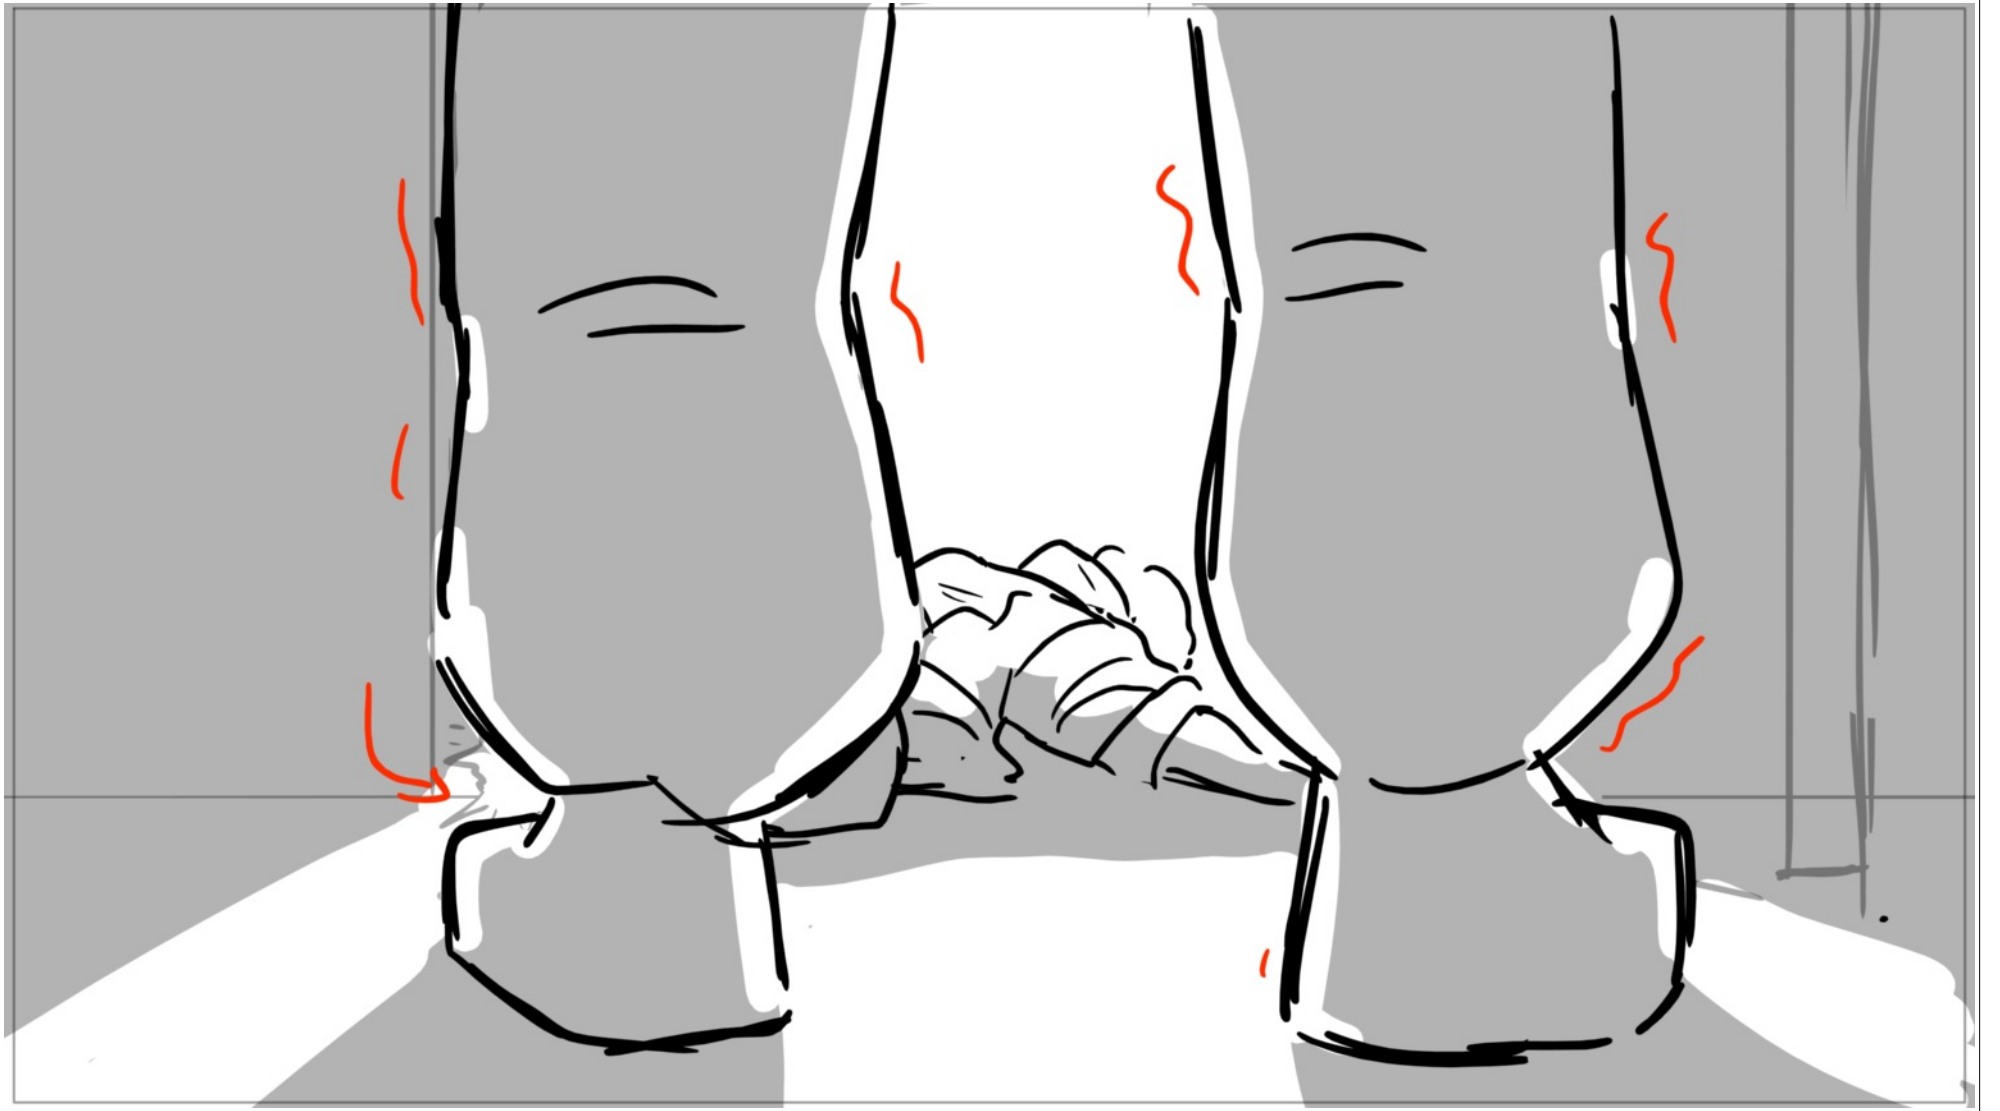

Scene	Duration	Panel	Duration
27	264	9	24