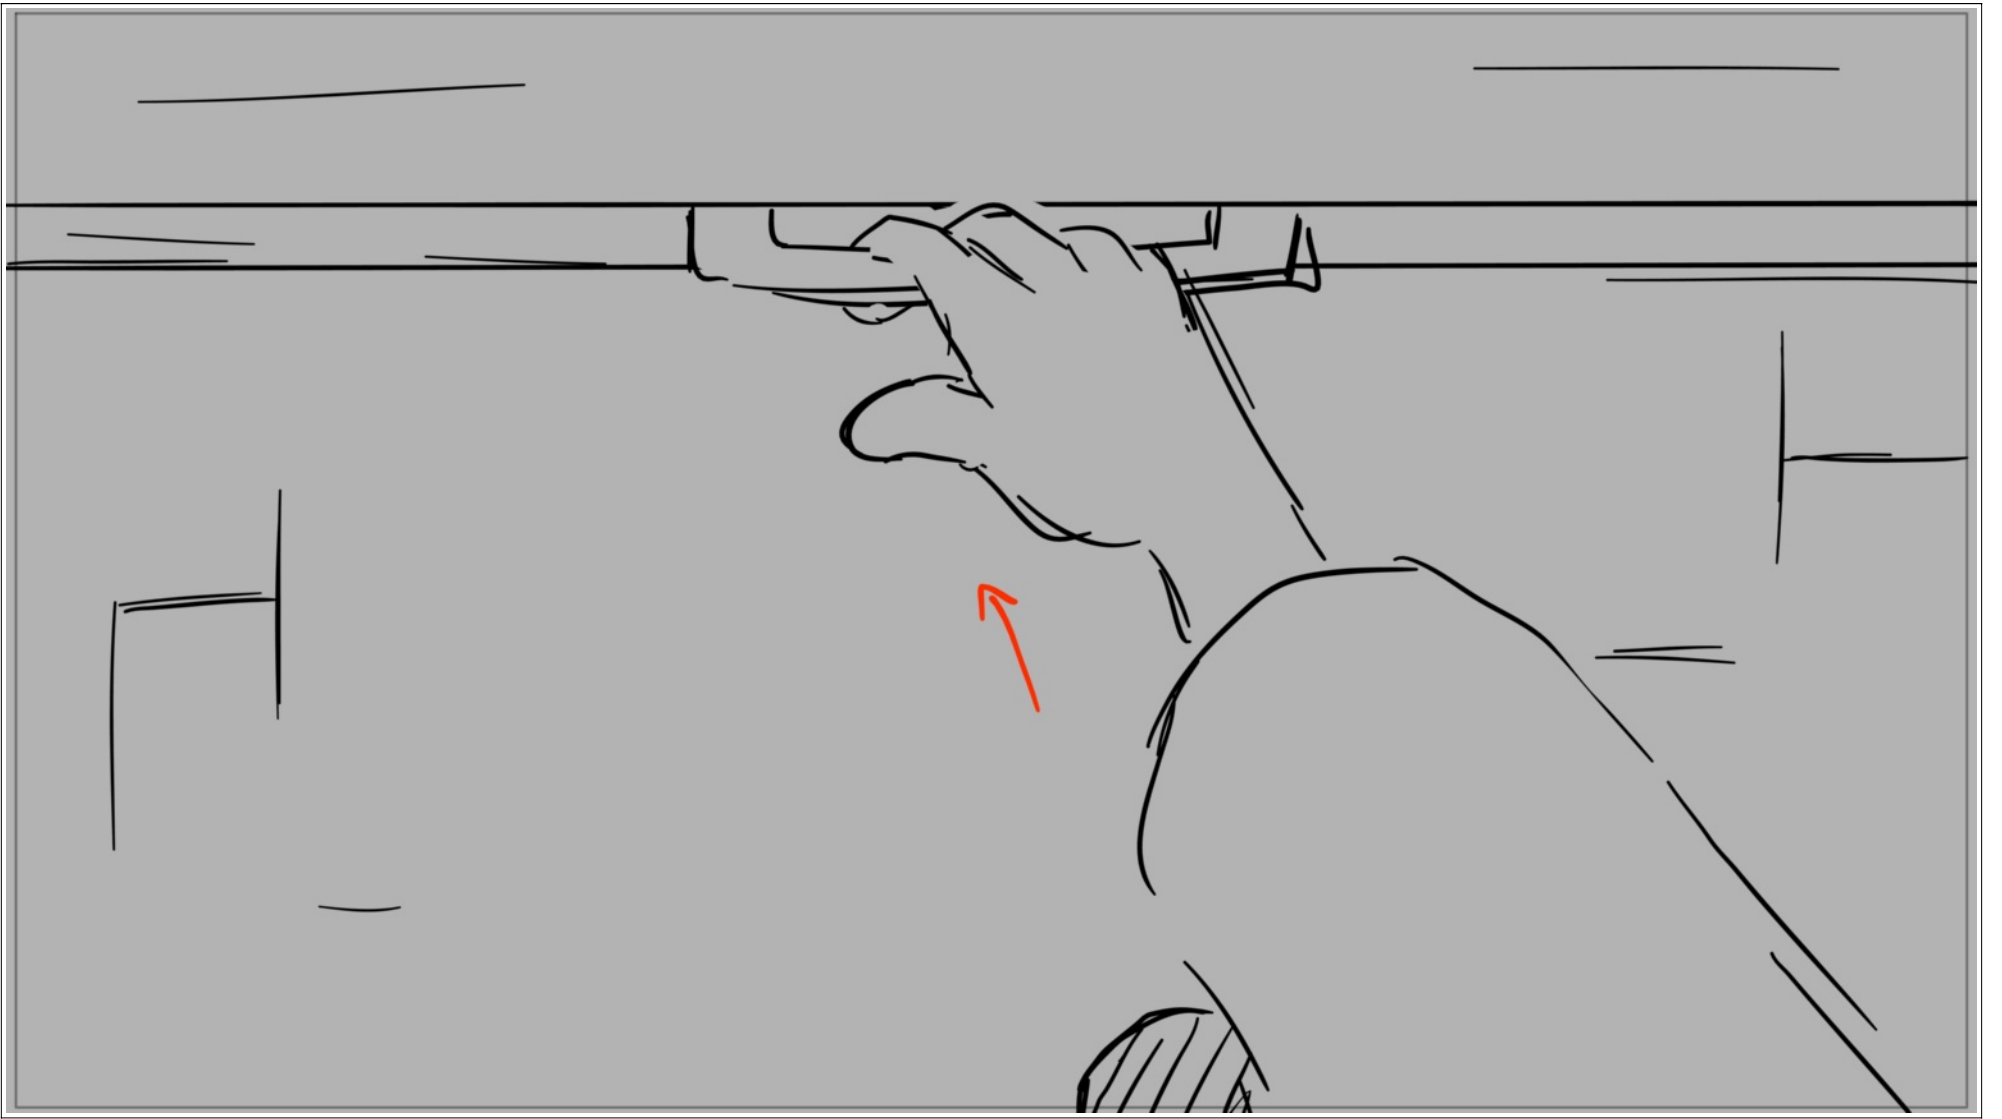

Scene	Duration	Panel	Duration
13	240	3	24