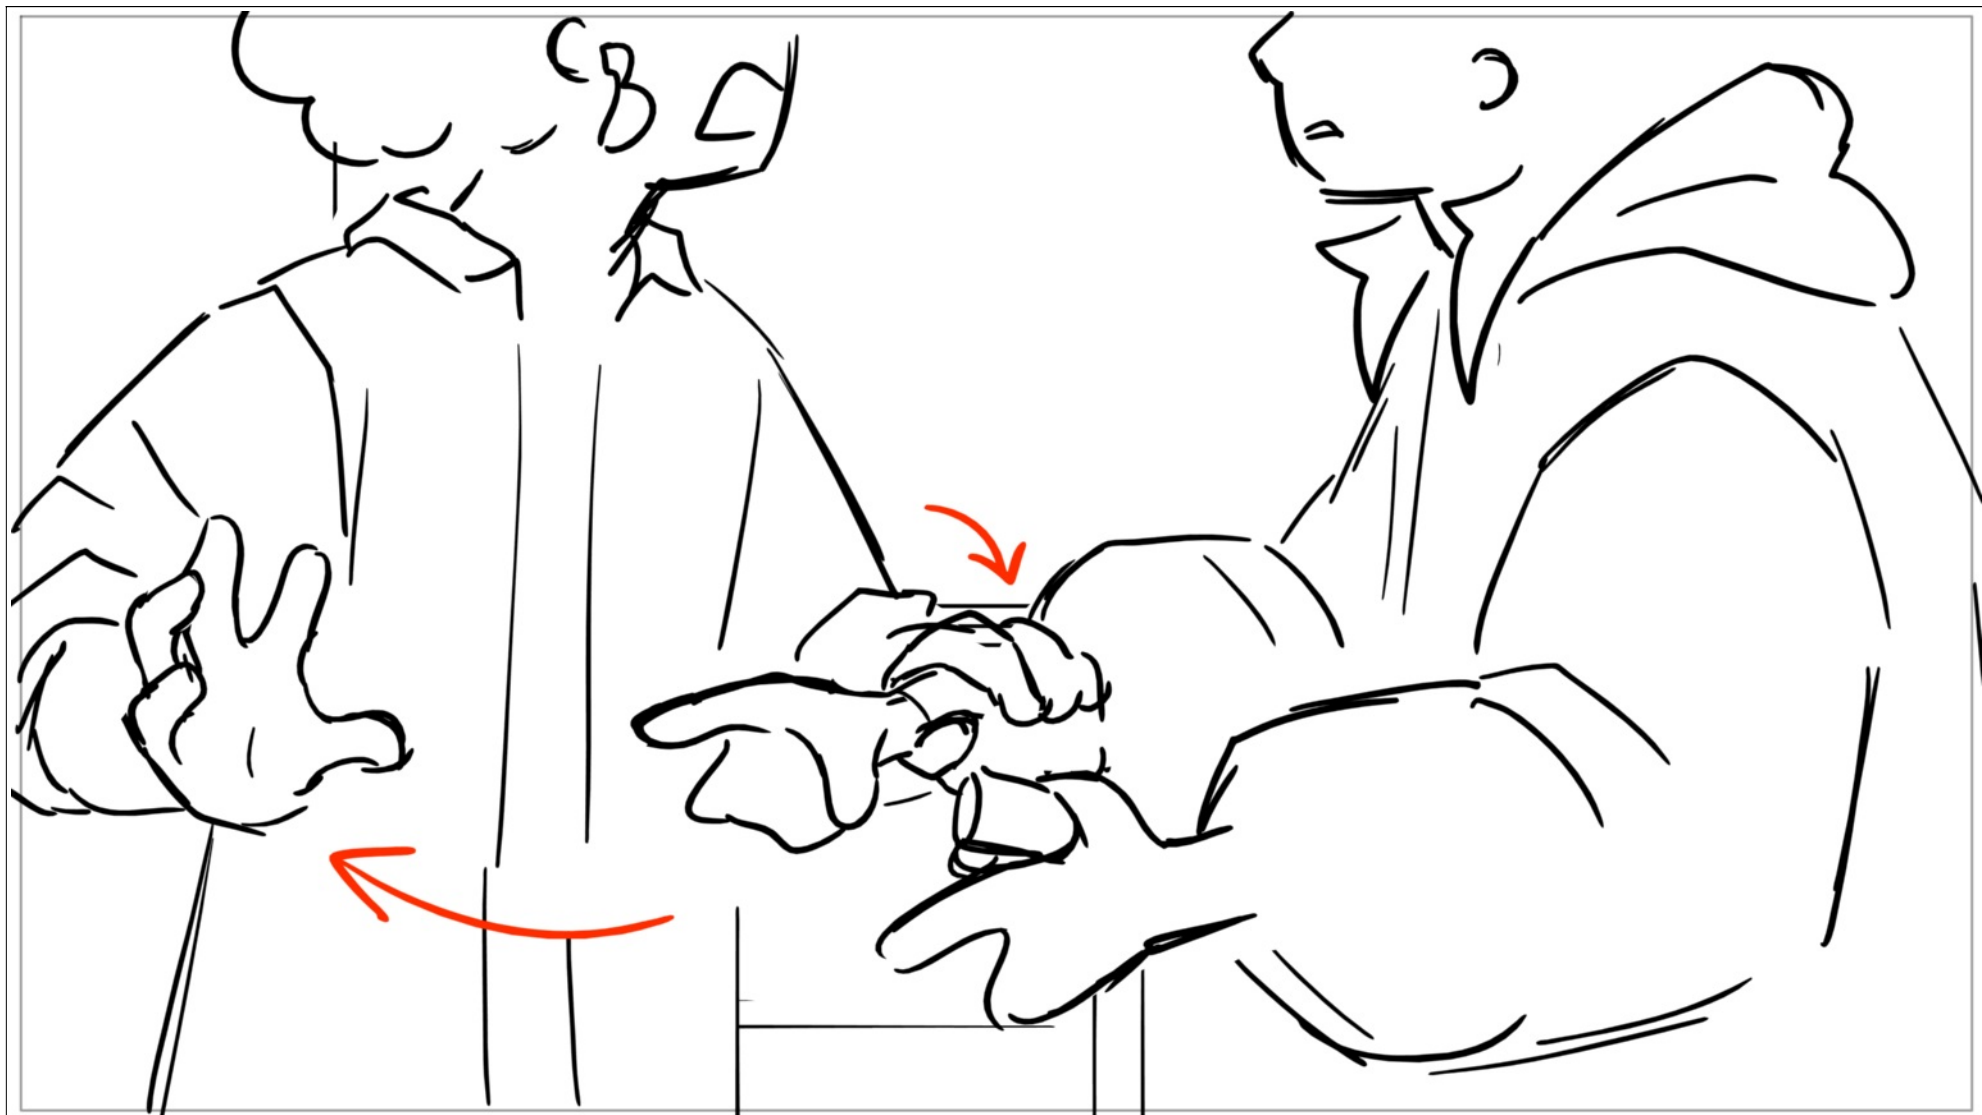

Dialog
Carmen: Yes it IS!

Scene	Duration	Panel	Duration
1	328	13	24

Dialog
LOOK AT ME!

Scene	Duration	Panel	Duration
1	328	14	24

Scene	Duration	Panel	Duration
2	48	1	24

Dialog
Carmen: I wouldn't have gotten bit,