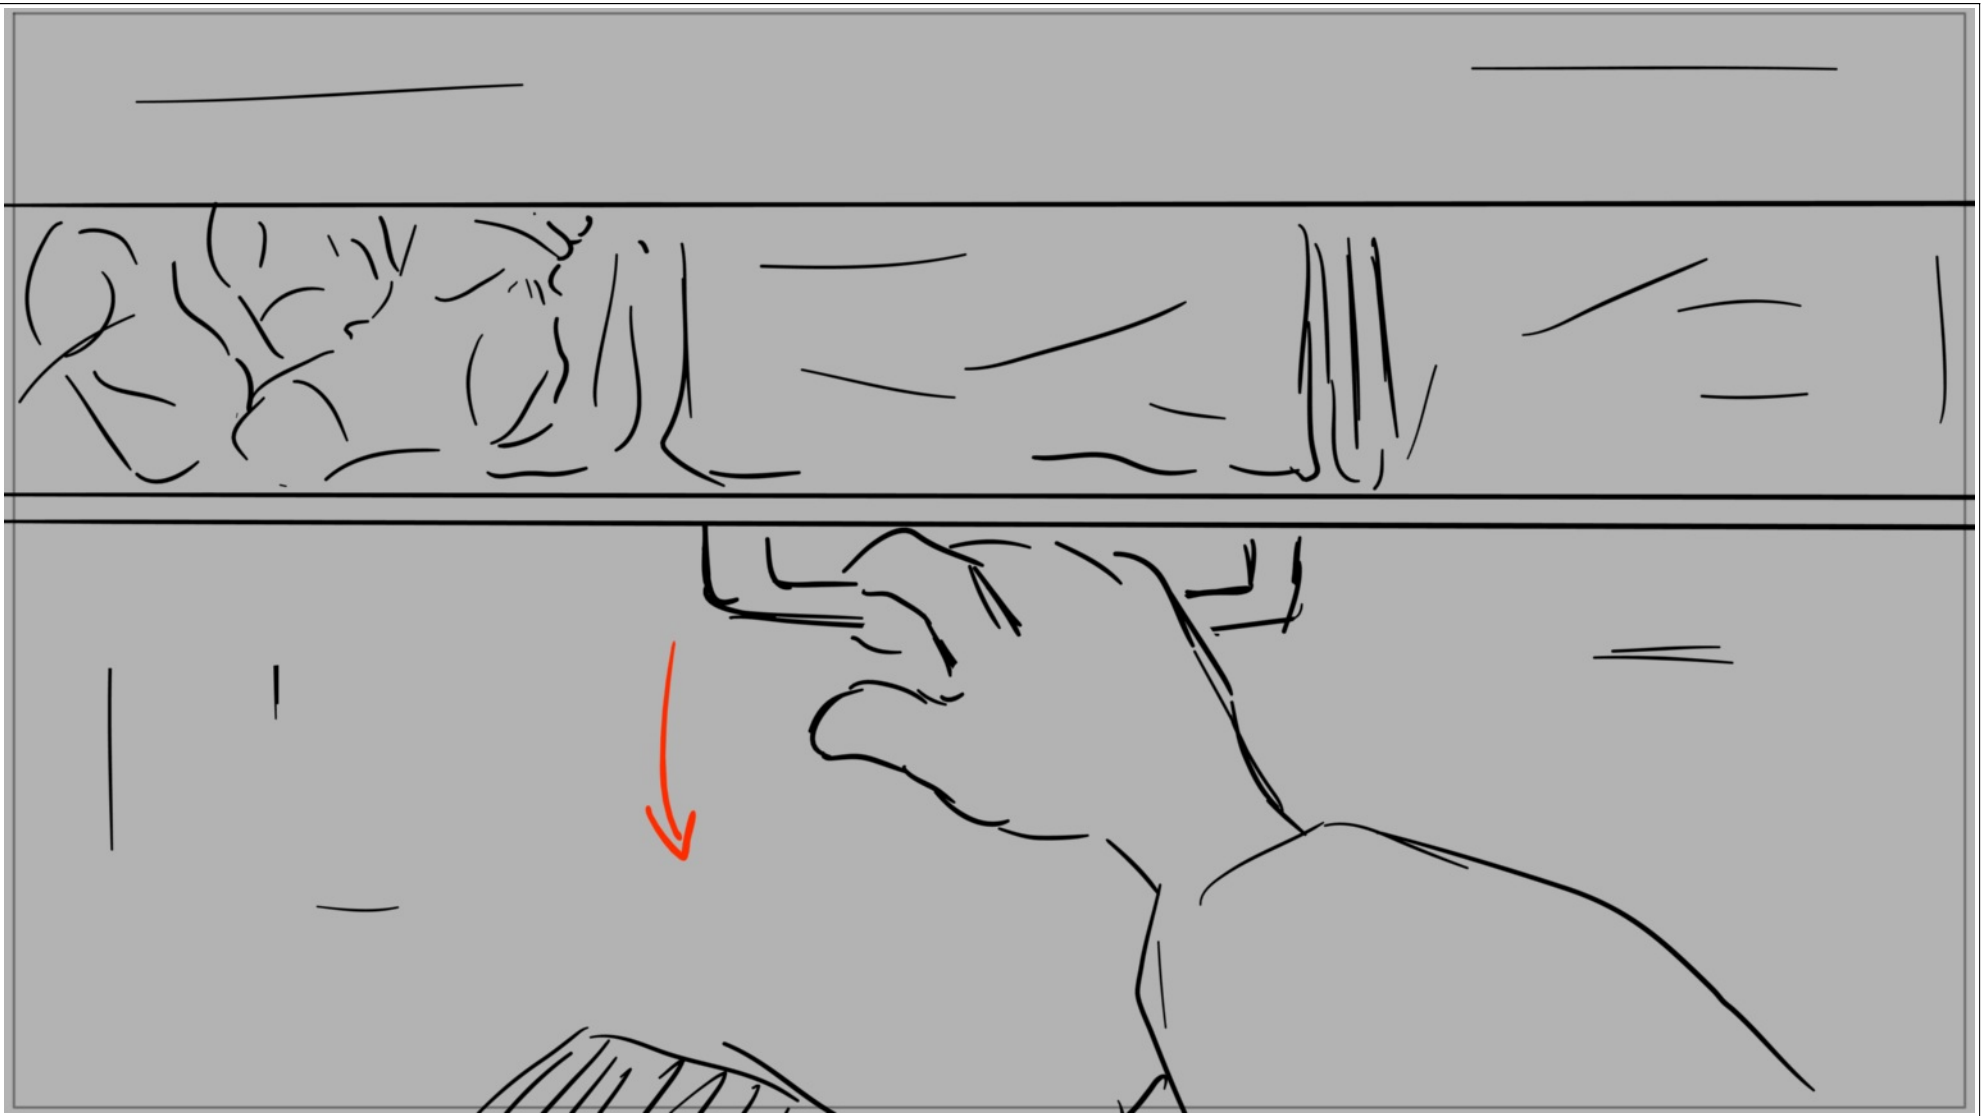

Scene	Duration	Panel	Duration
13	240	4	24