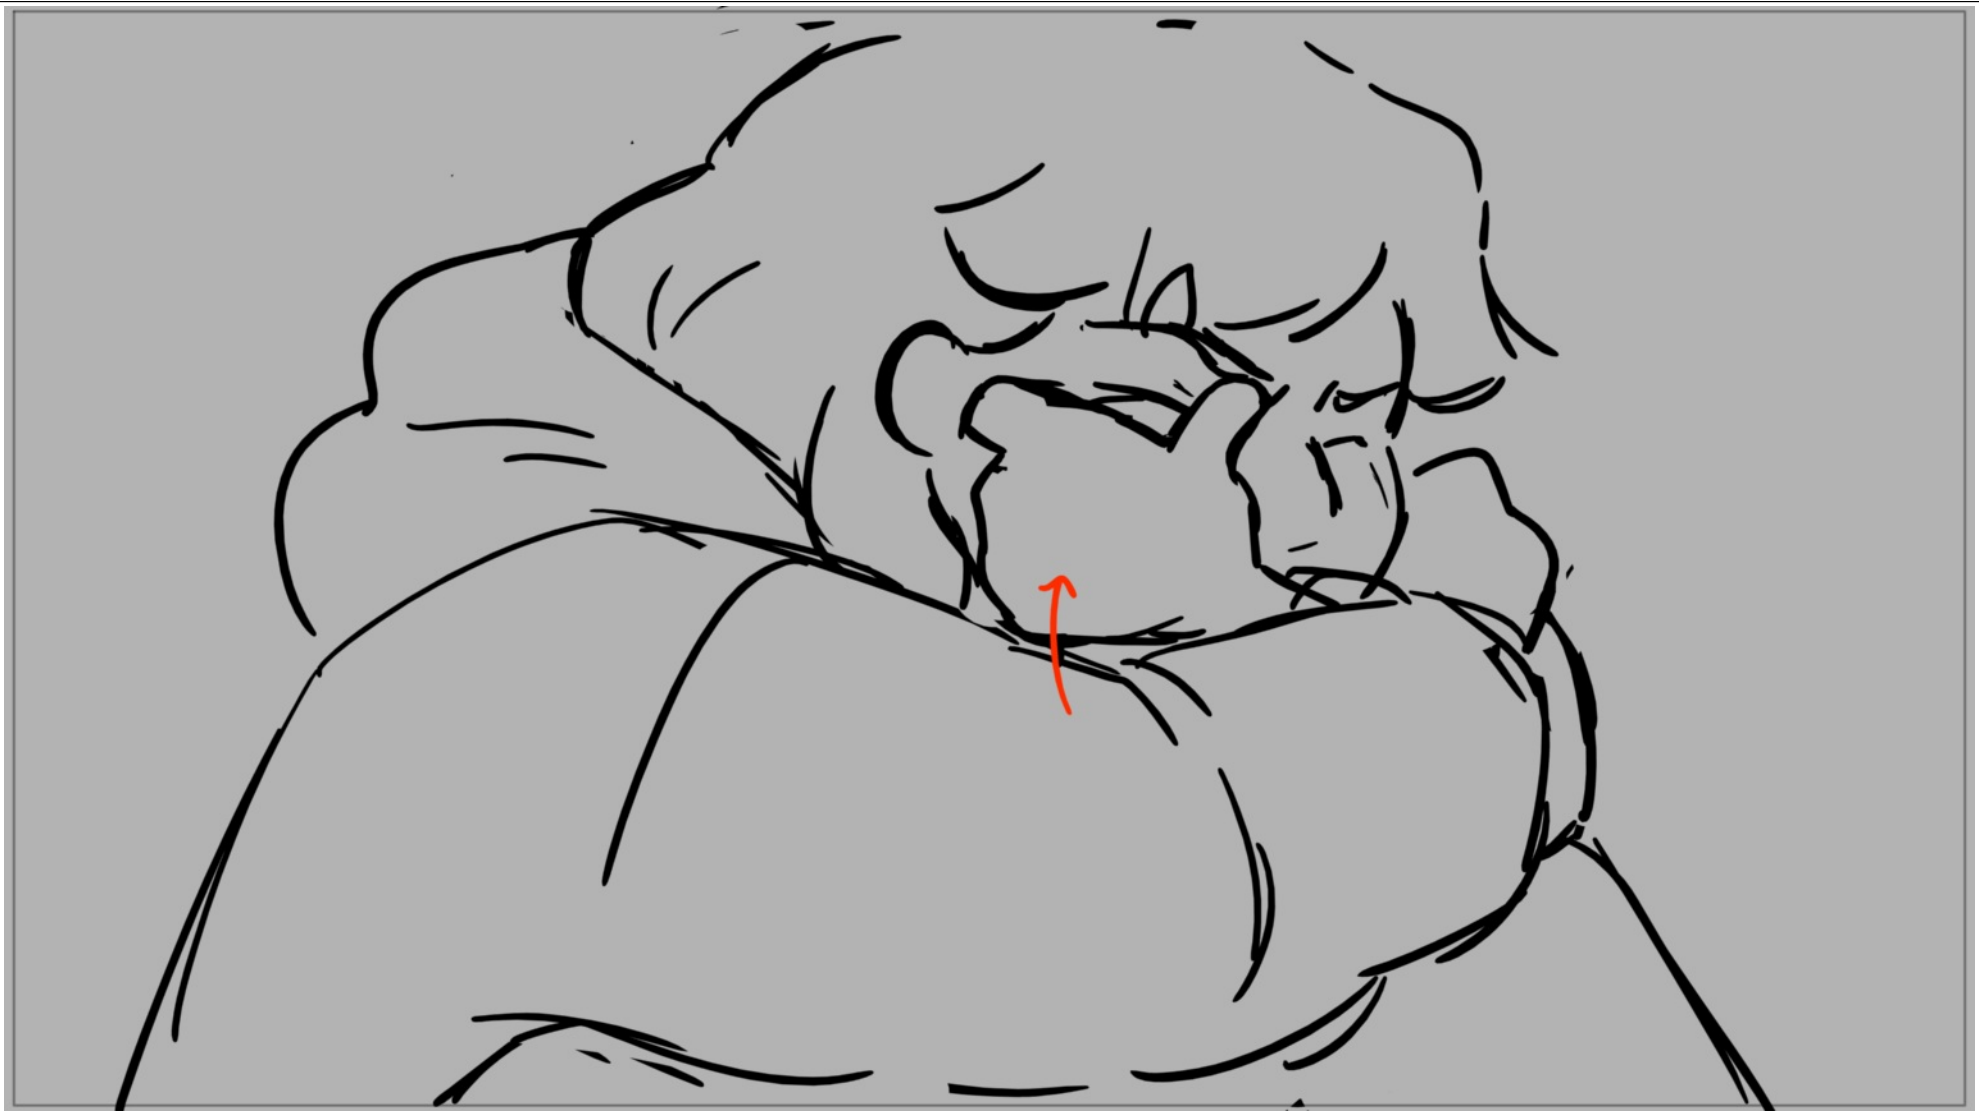

Dialog
(Carmen bangs on the door behind Thalia)

Scene	Duration	Panel	Duration
	8	72	3
			24

Scene	Duration	Panel	Duration
9	120	1	24

Scene	Duration	Panel	Duration
9	120	2	24

Scene	Duration	Panel	Duration
9	120	3	24