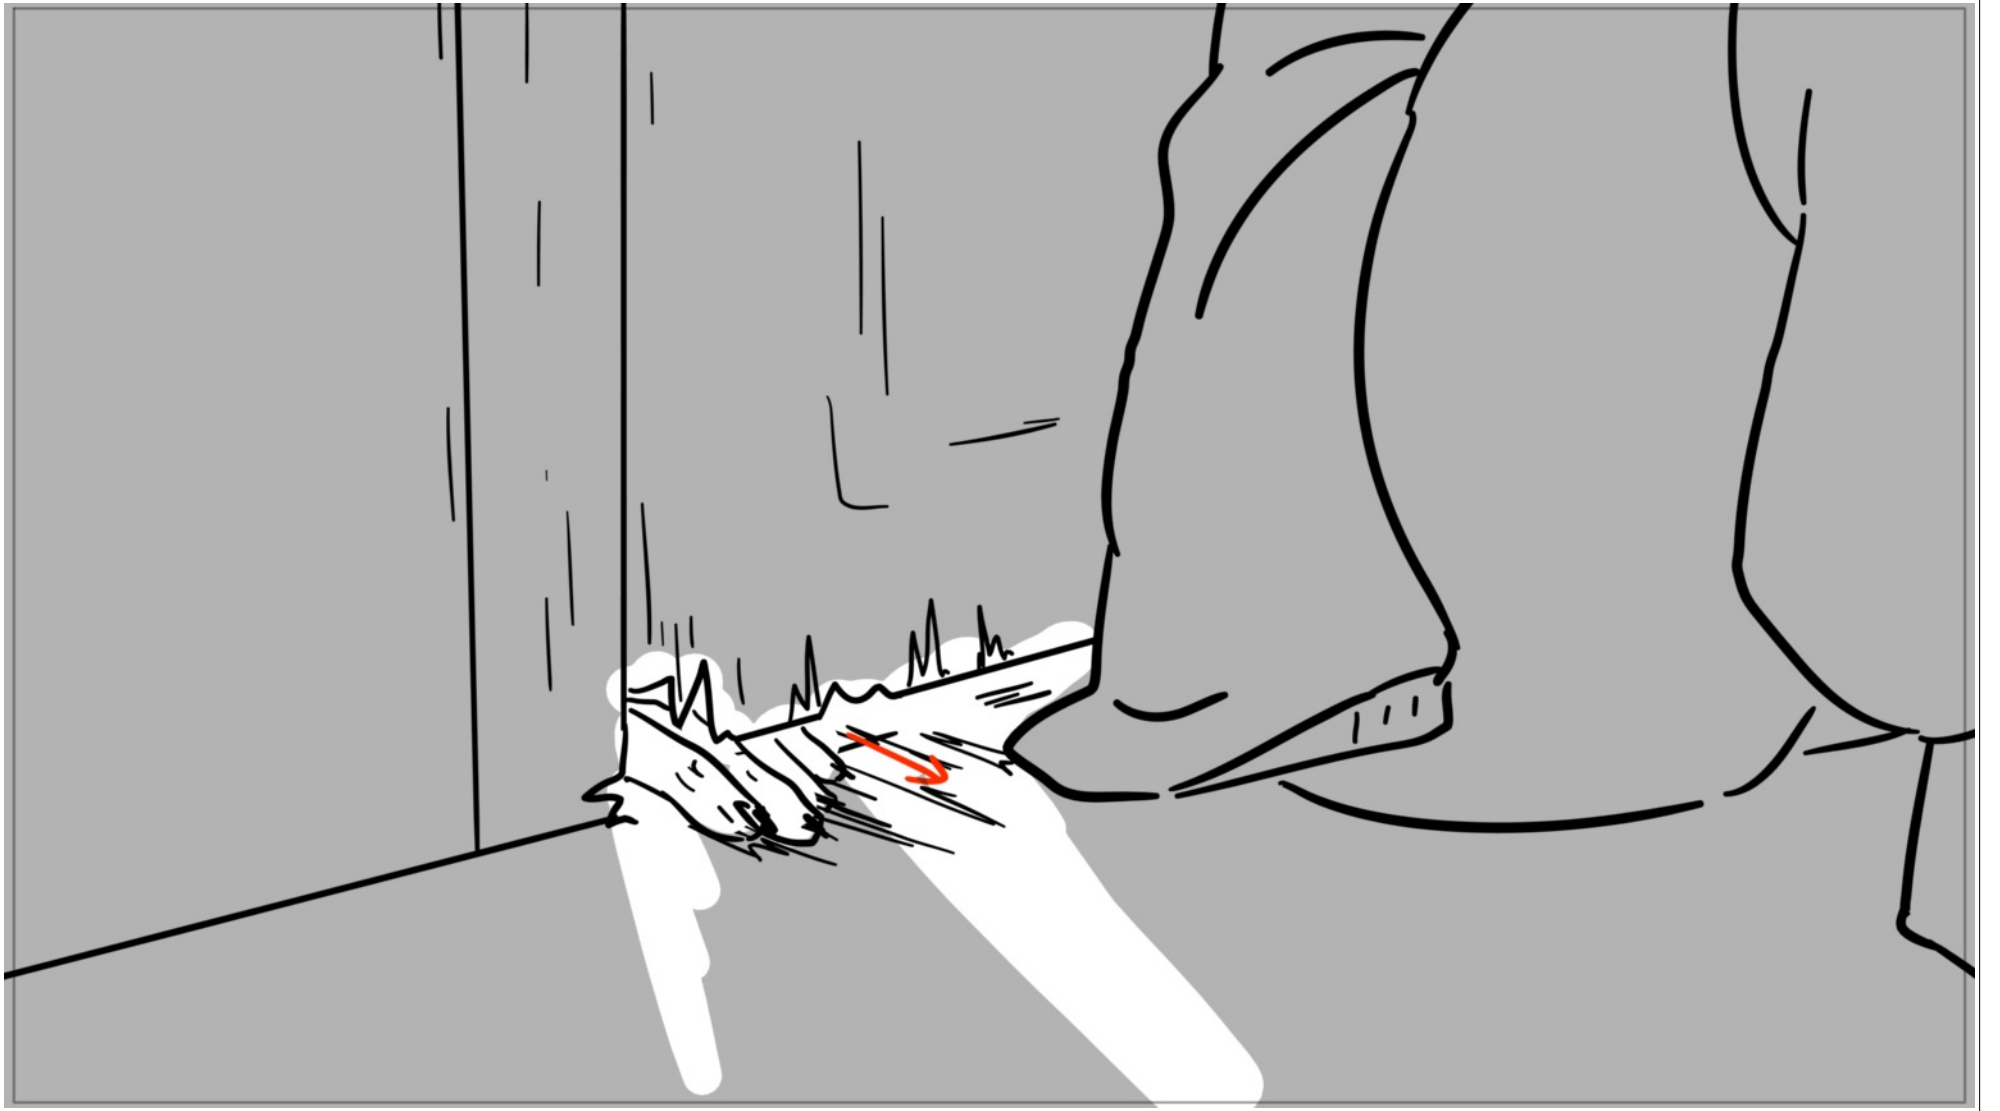

Scene	Duration	Panel	Duration
9	120	4	24

Dialog
(Thalia sniffs and sighs)

Scene	Duration	Panel	Duration
9	120	5	24

Scene	Duration	Panel	Duration
10	216	1	24

Scene	Duration	Panel	Duration
10	216	2	24

Dialog
(Carmen growls softly but stressingly)