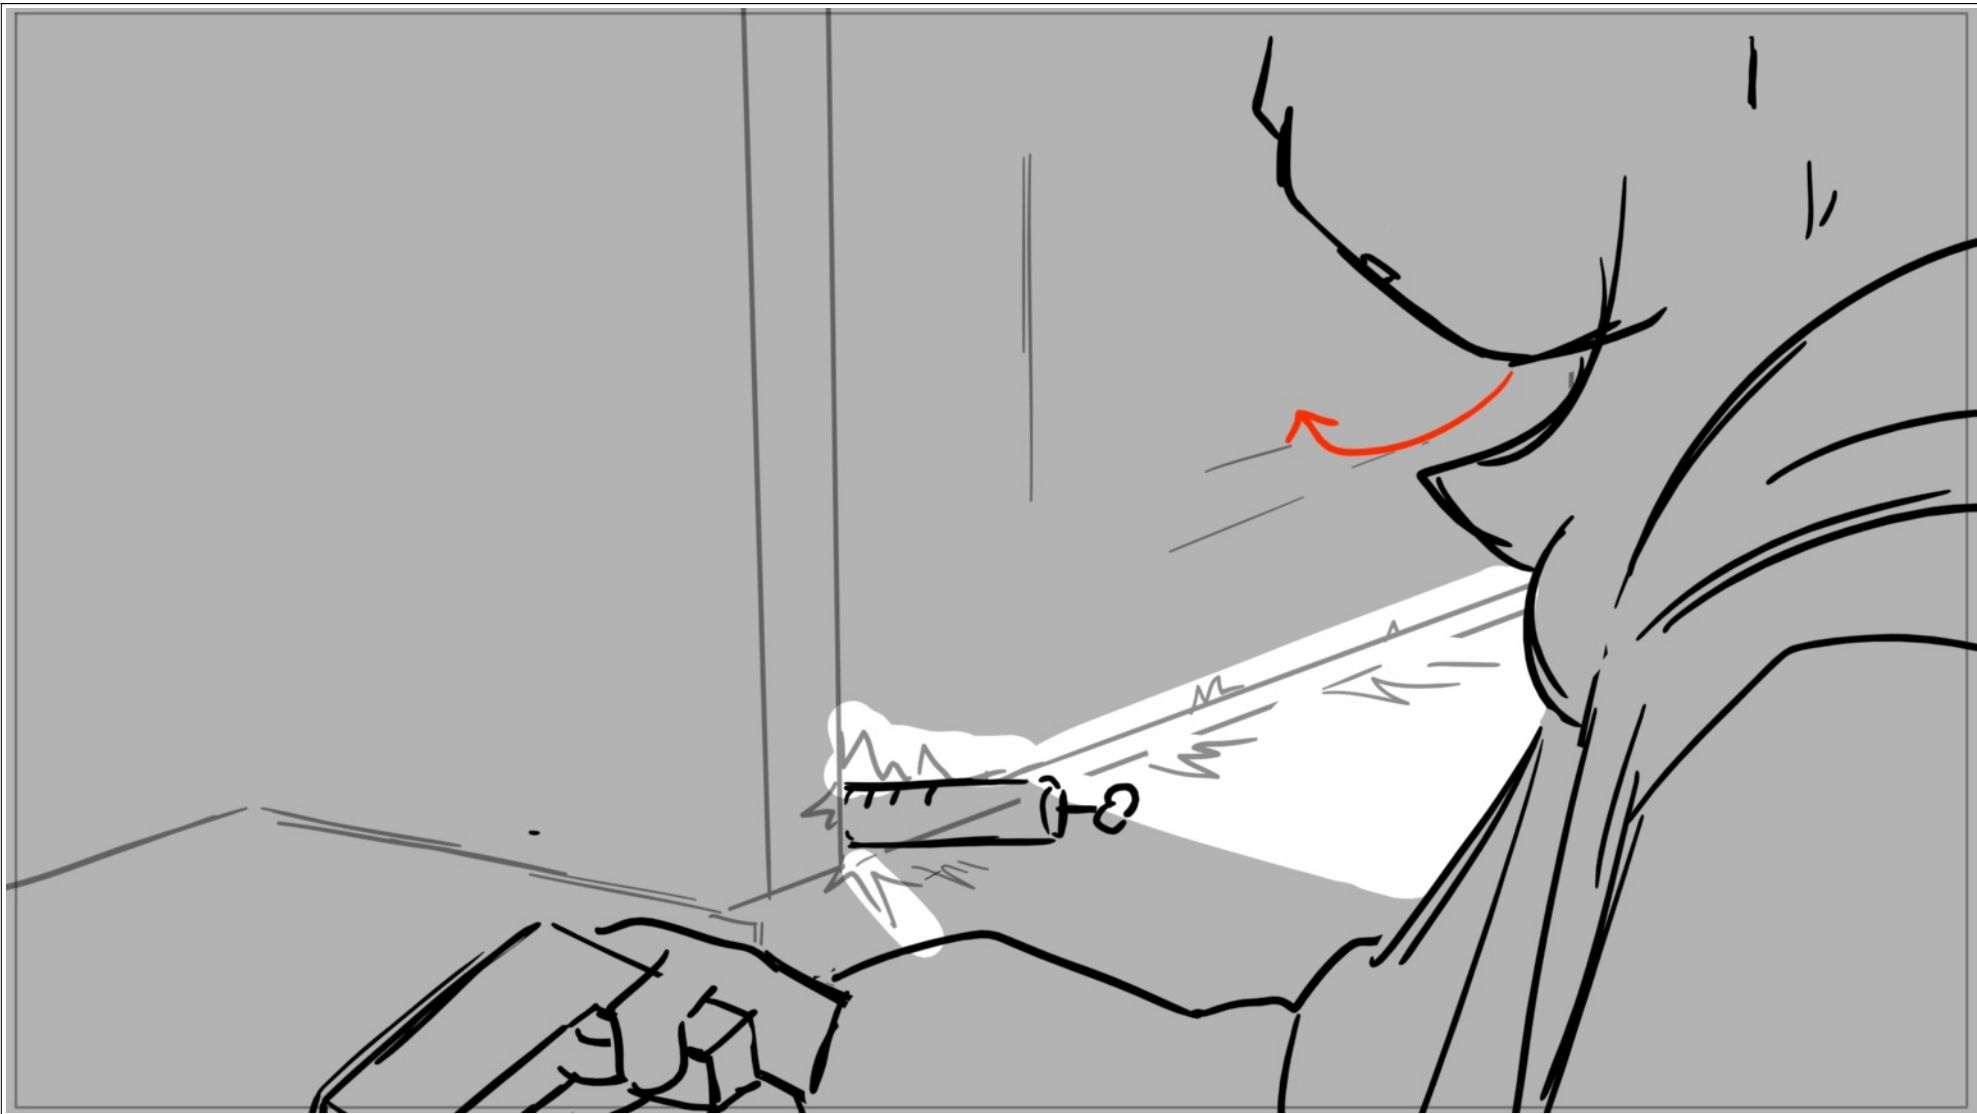

Scene	Duration	Panel	Duration
14	72	3	24