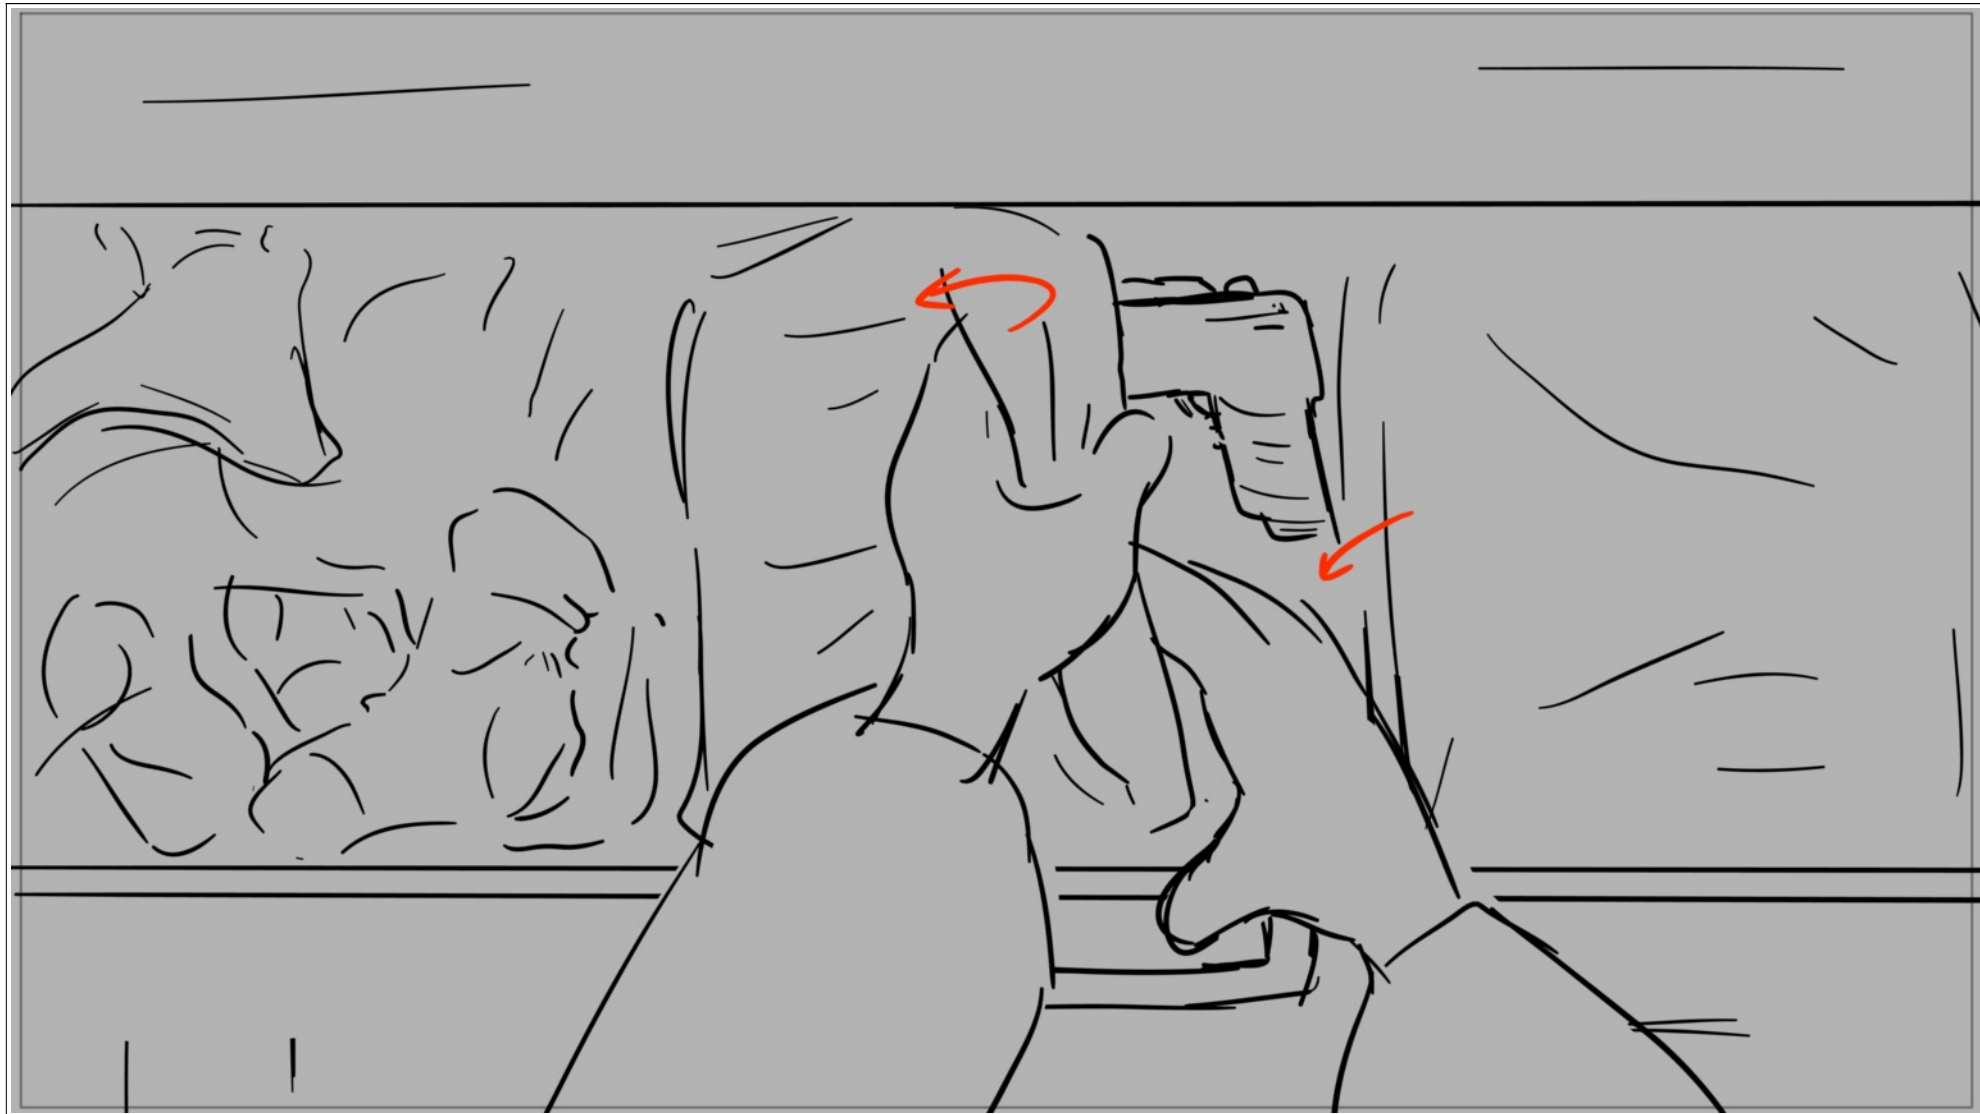

Scene	Duration	Panel	Duration
13	240	7	24