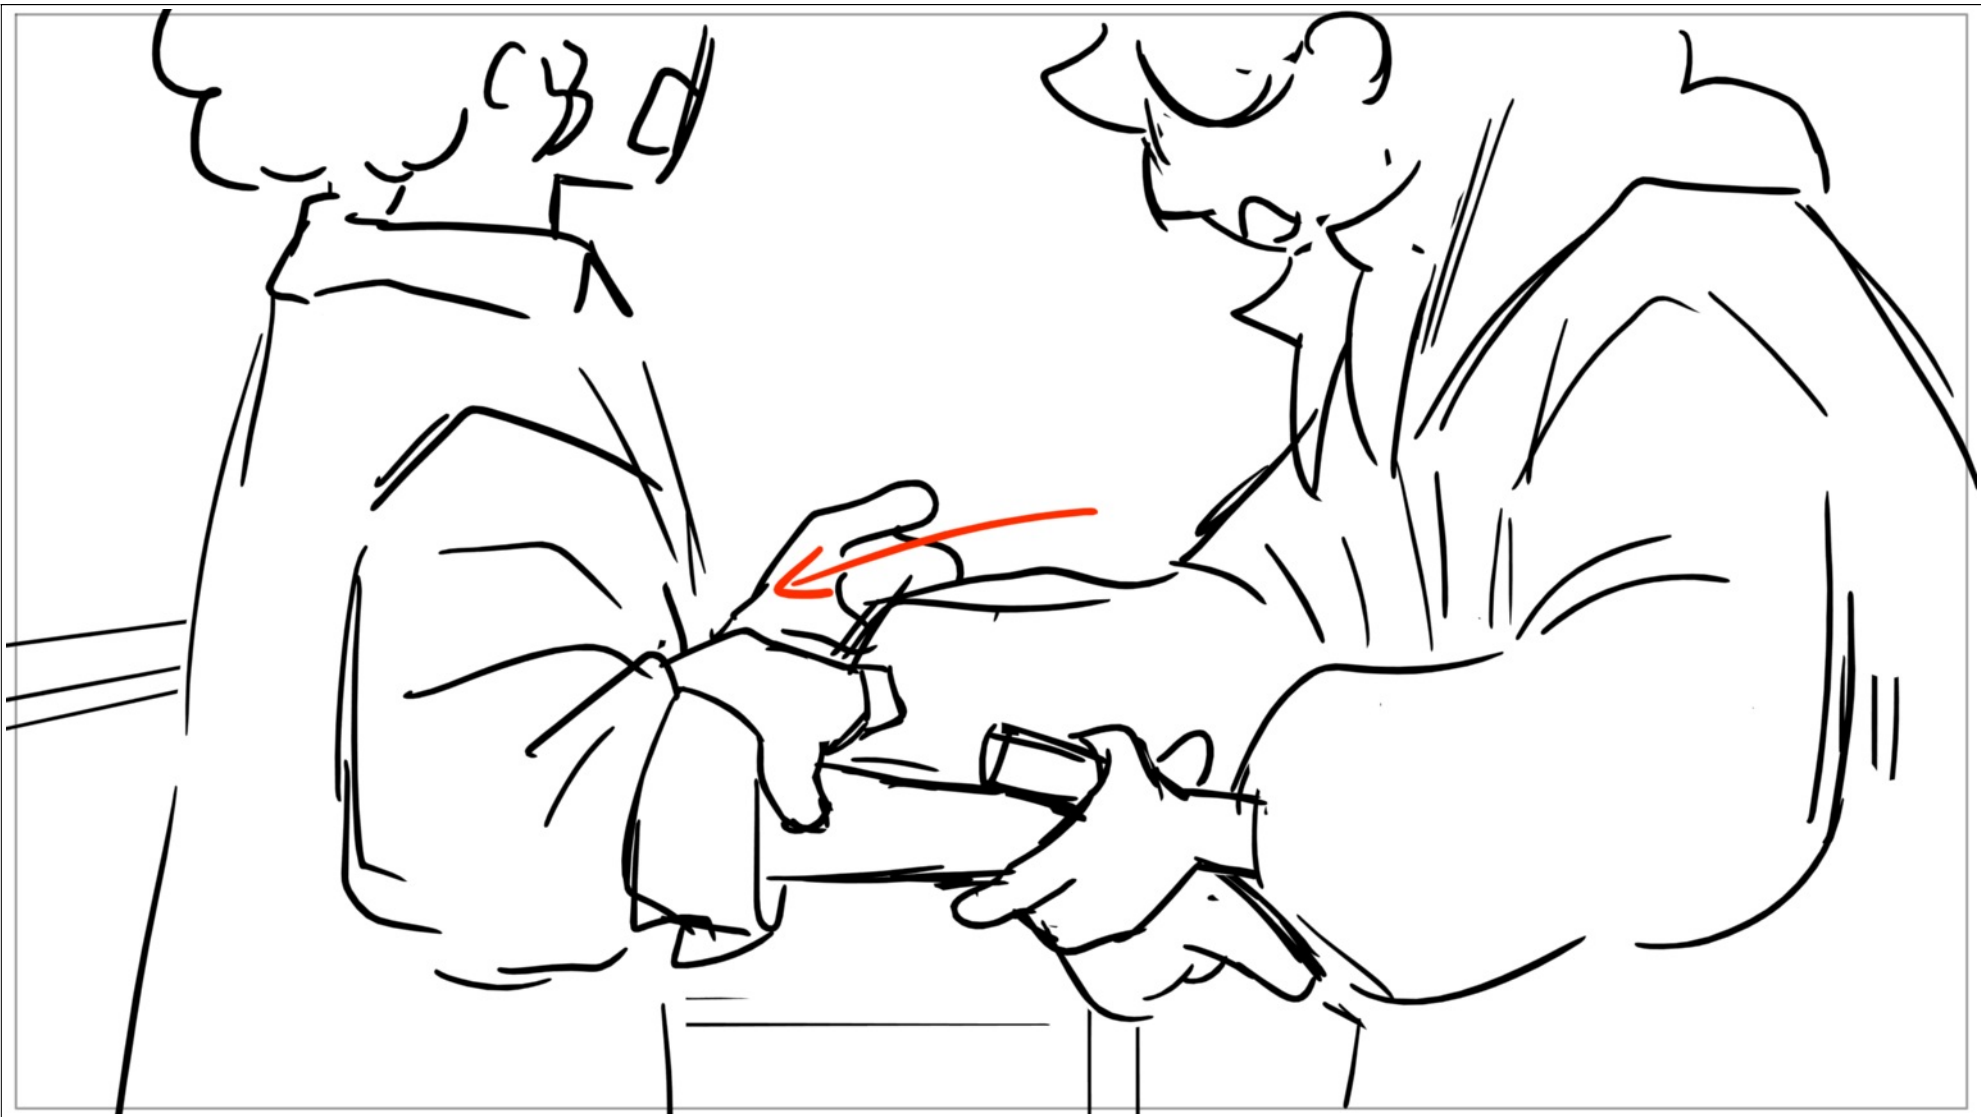

Scene	Duration	Panel	Duration
1	328	11	24

Dialog
Thalia: It's not my fault, just let me-