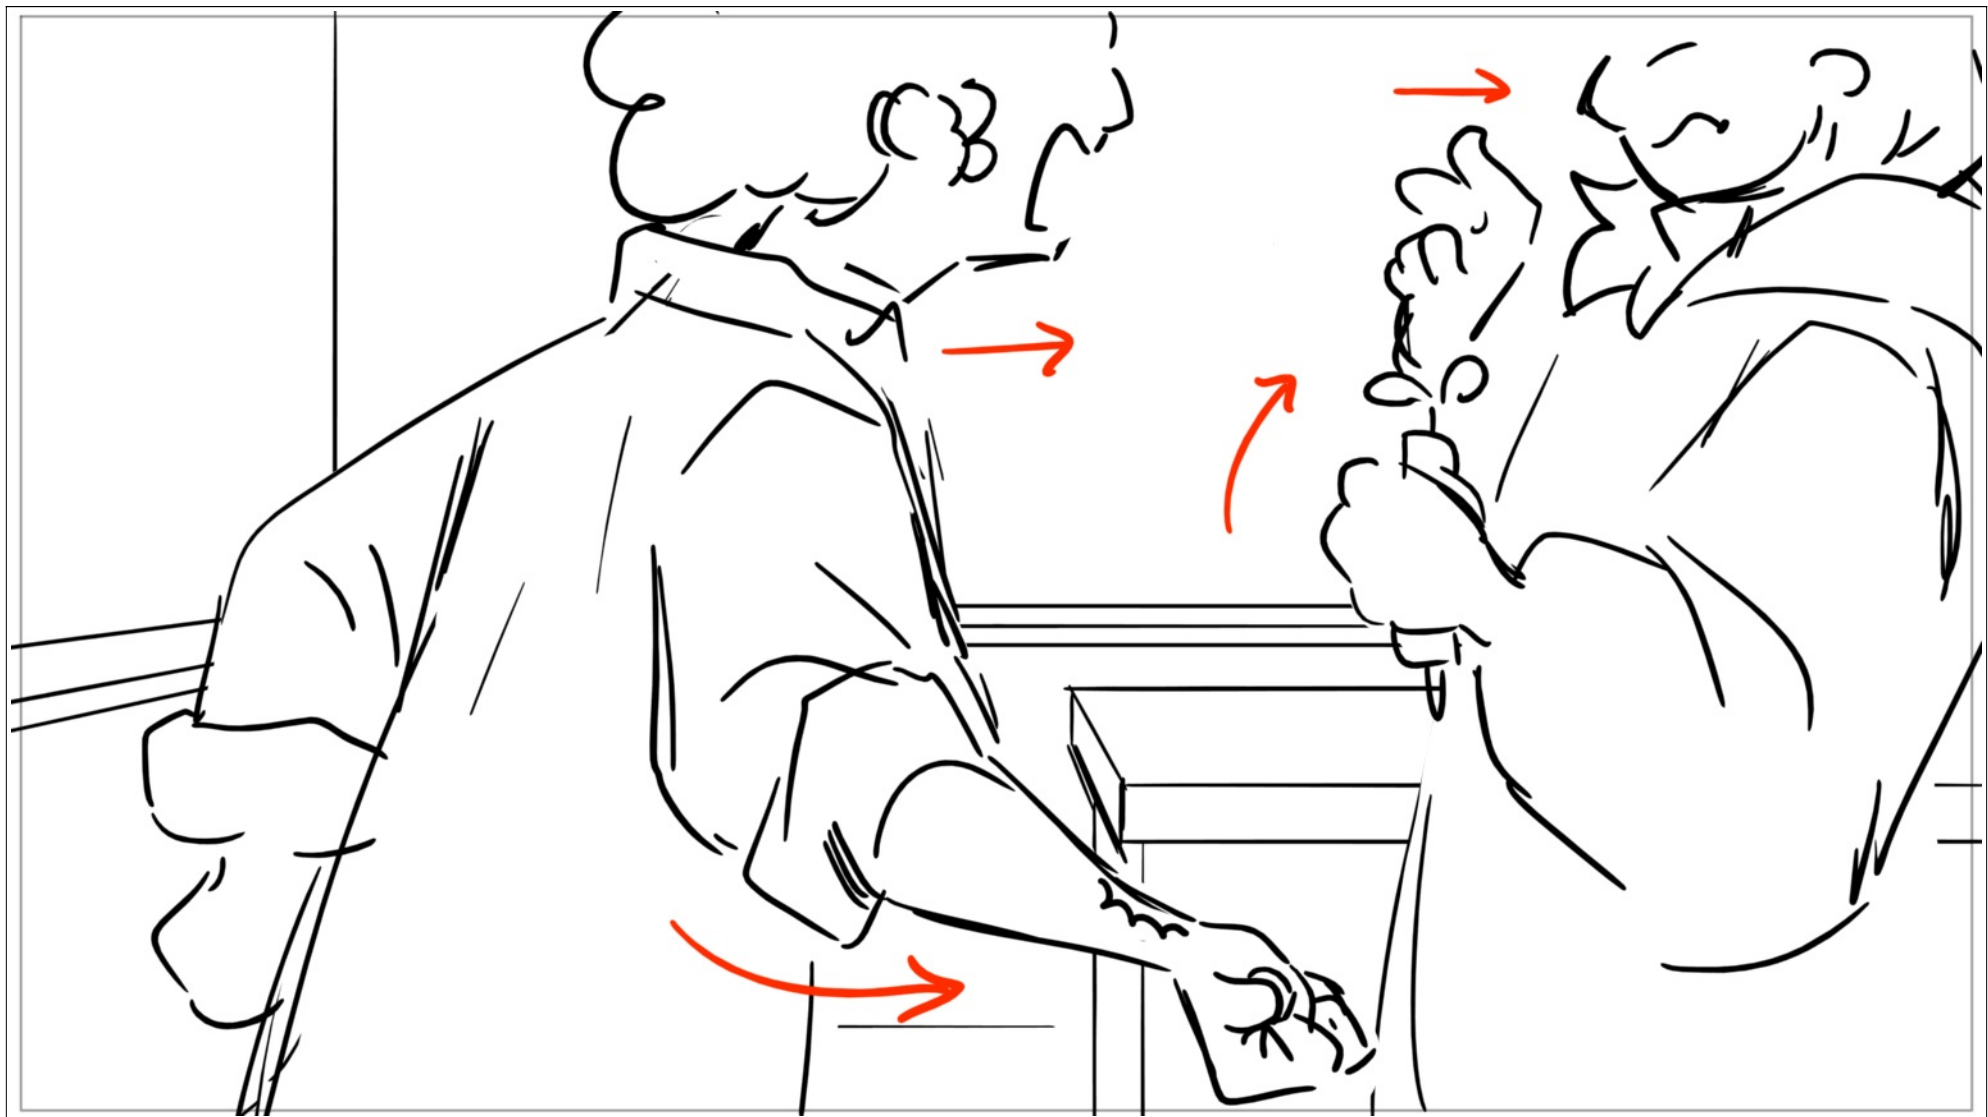

Dialog
Carmen: Yes it IS!

Scene	Duration	Panel	Duration
1	328	13	24

Dialog
LOOK AT ME!

Scene	Duration	Panel	Duration
1	328	14	24

Scene	Duration	Panel	Duration
2	48	1	24

Dialog
Carmen: I wouldn't have gotten bit,