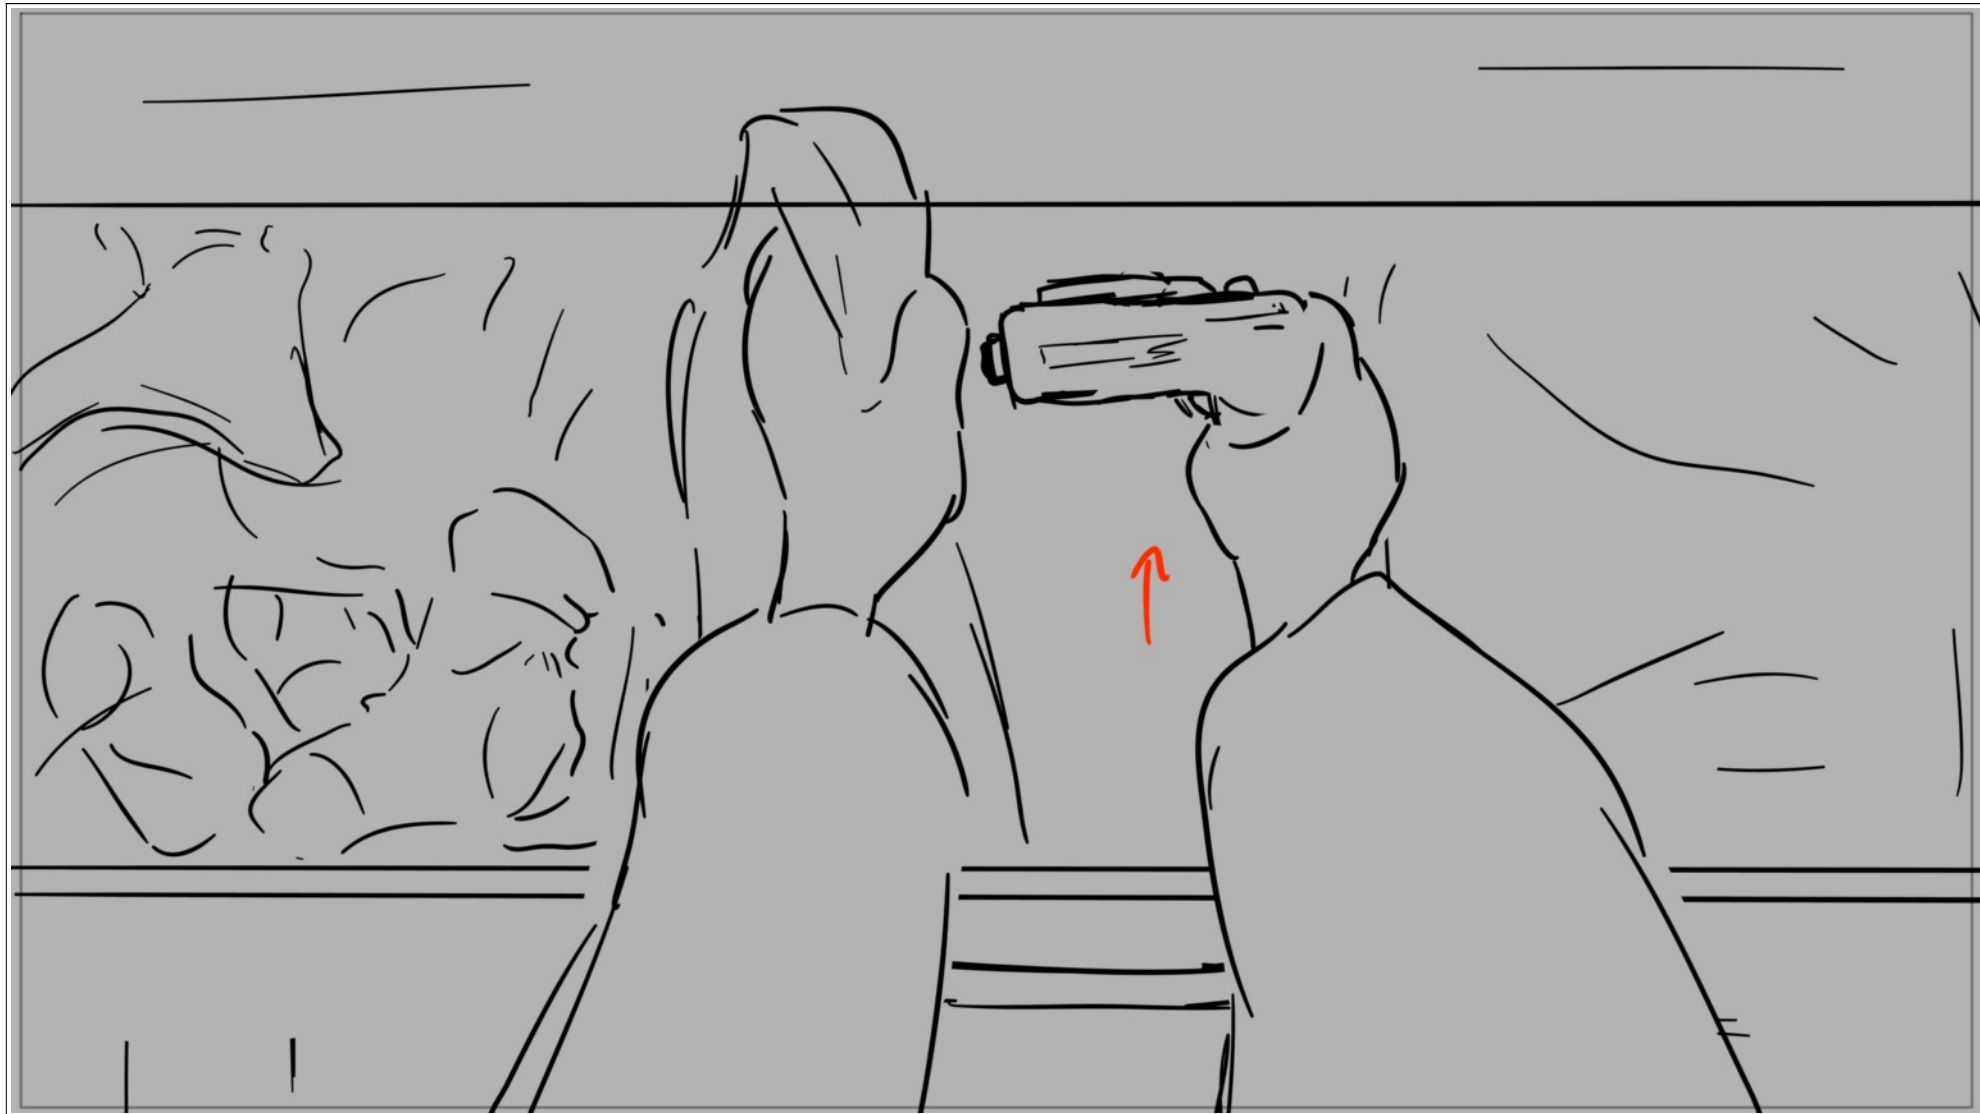

Scene	Duration	Panel	Duration
13	240	9	24