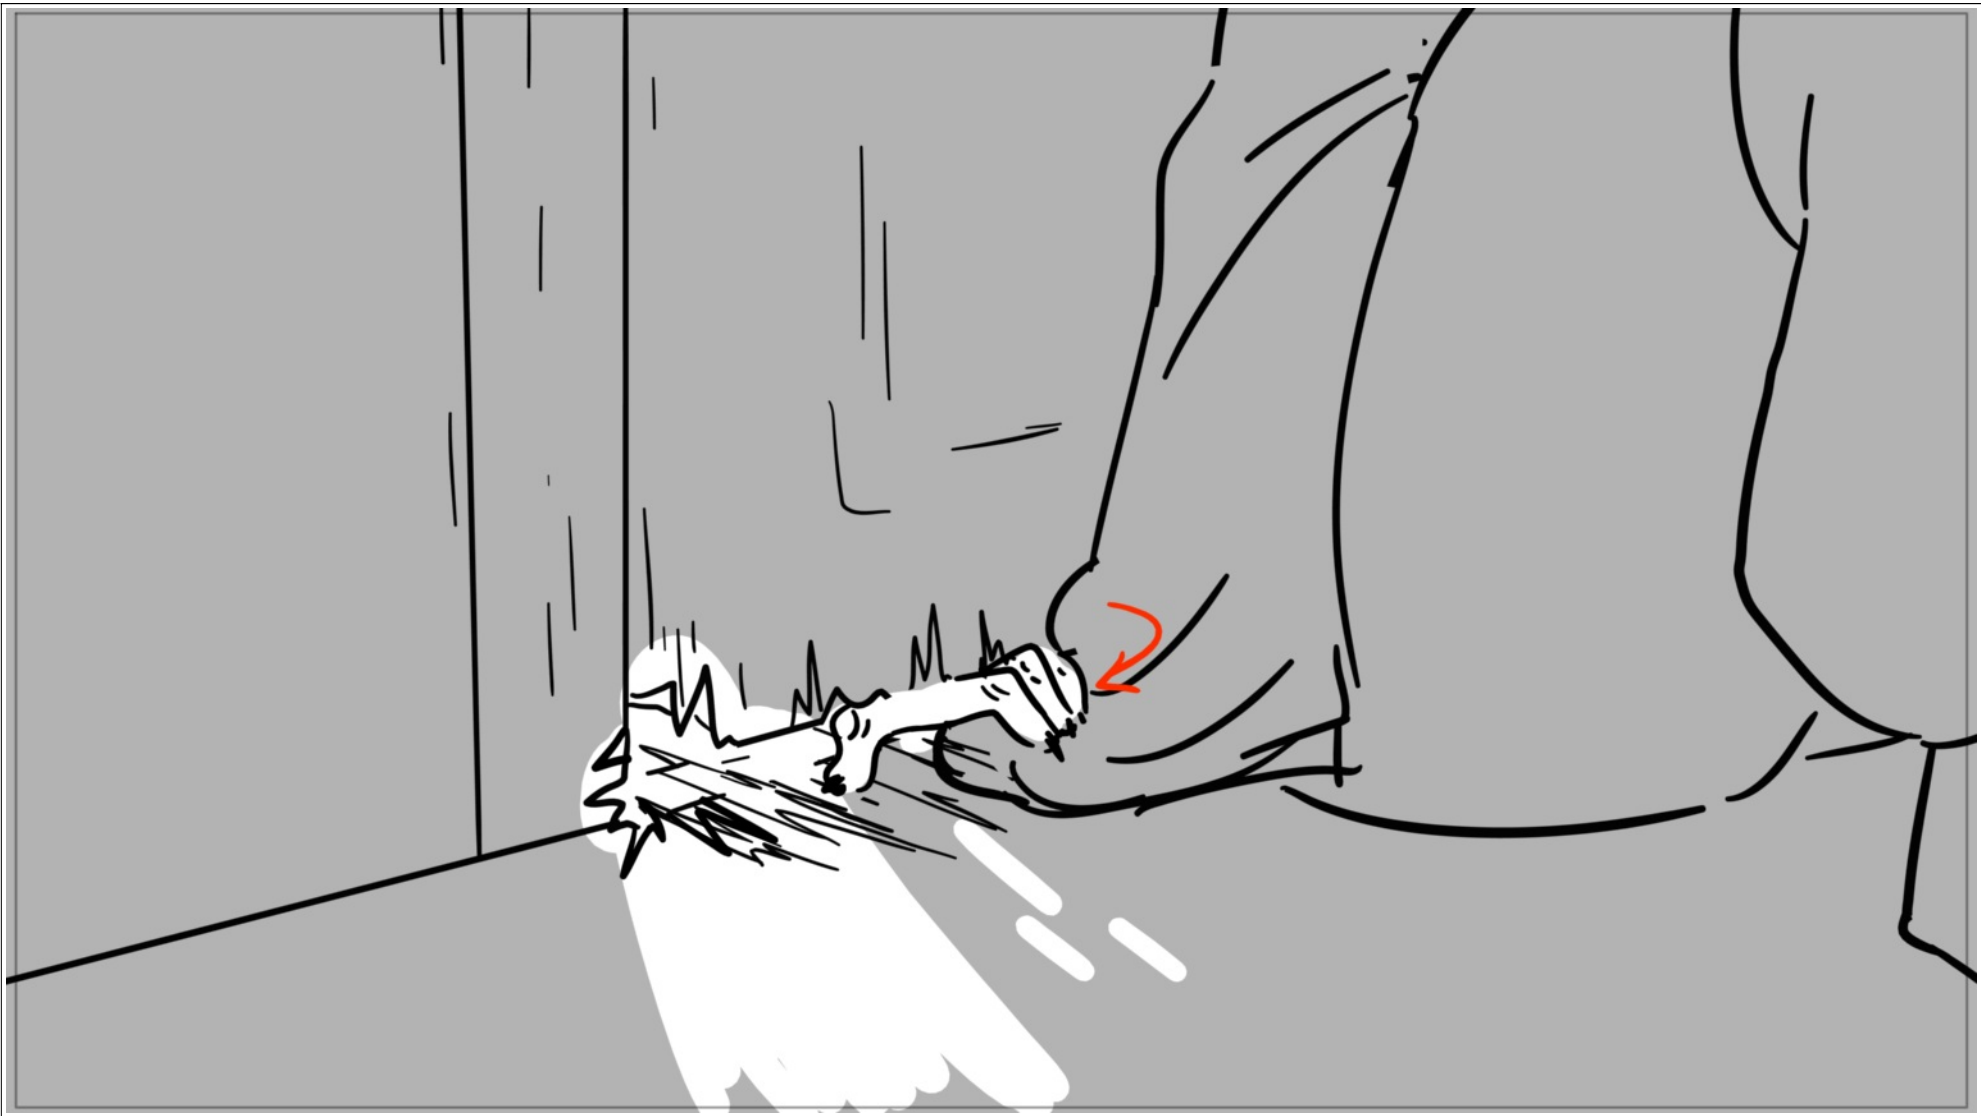

Scene	Duration	Panel	Duration
10	216	8	24

Scene	Duration	Panel	Duration
10	216	9	24

Dialog
(Carman growls again.)

Scene	Duration	Panel	Duration
11	72	1	24

Scene	Duration	Panel	Duration
11	72	2	24

Scene	Duration	Panel	Duration
11	72	3	24