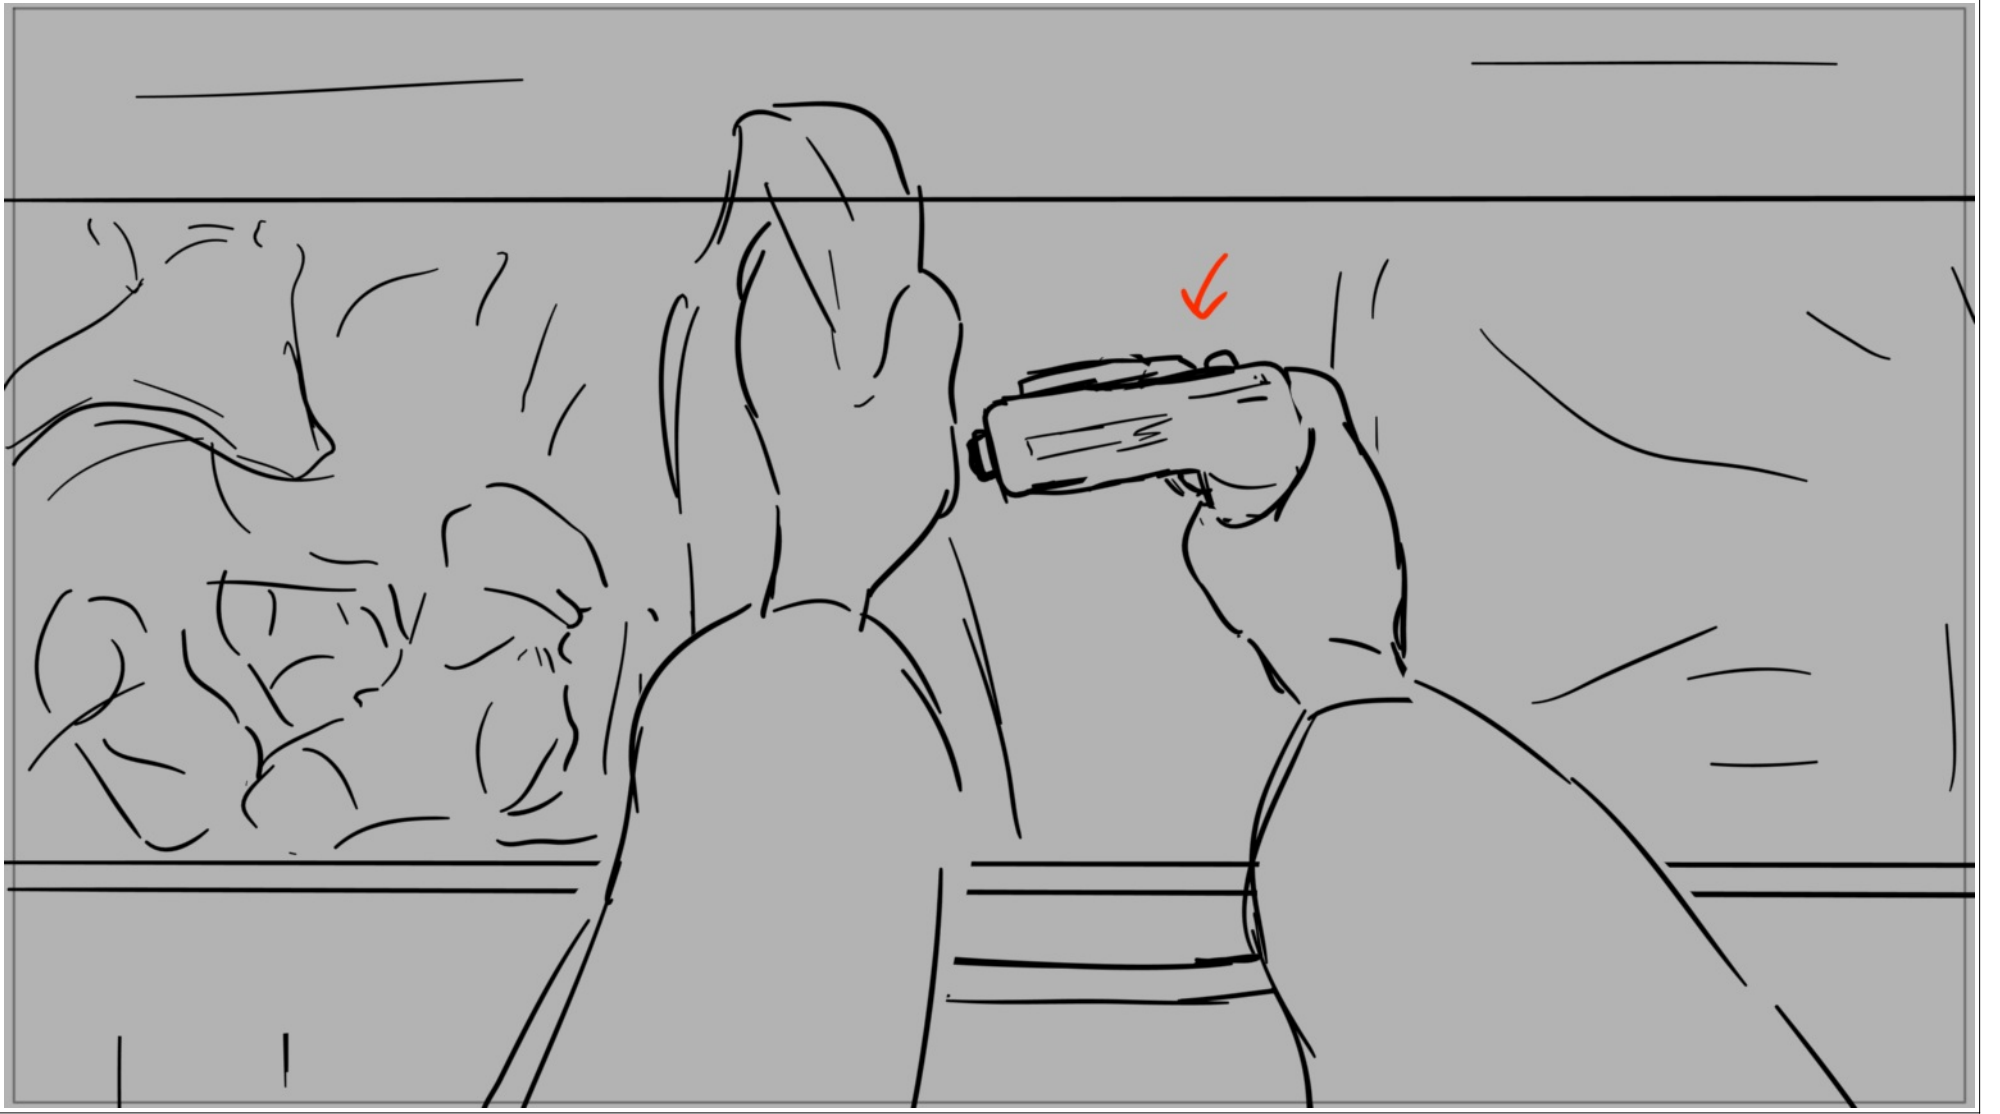

Scene	Duration	Panel	Duration
13	240	10	24