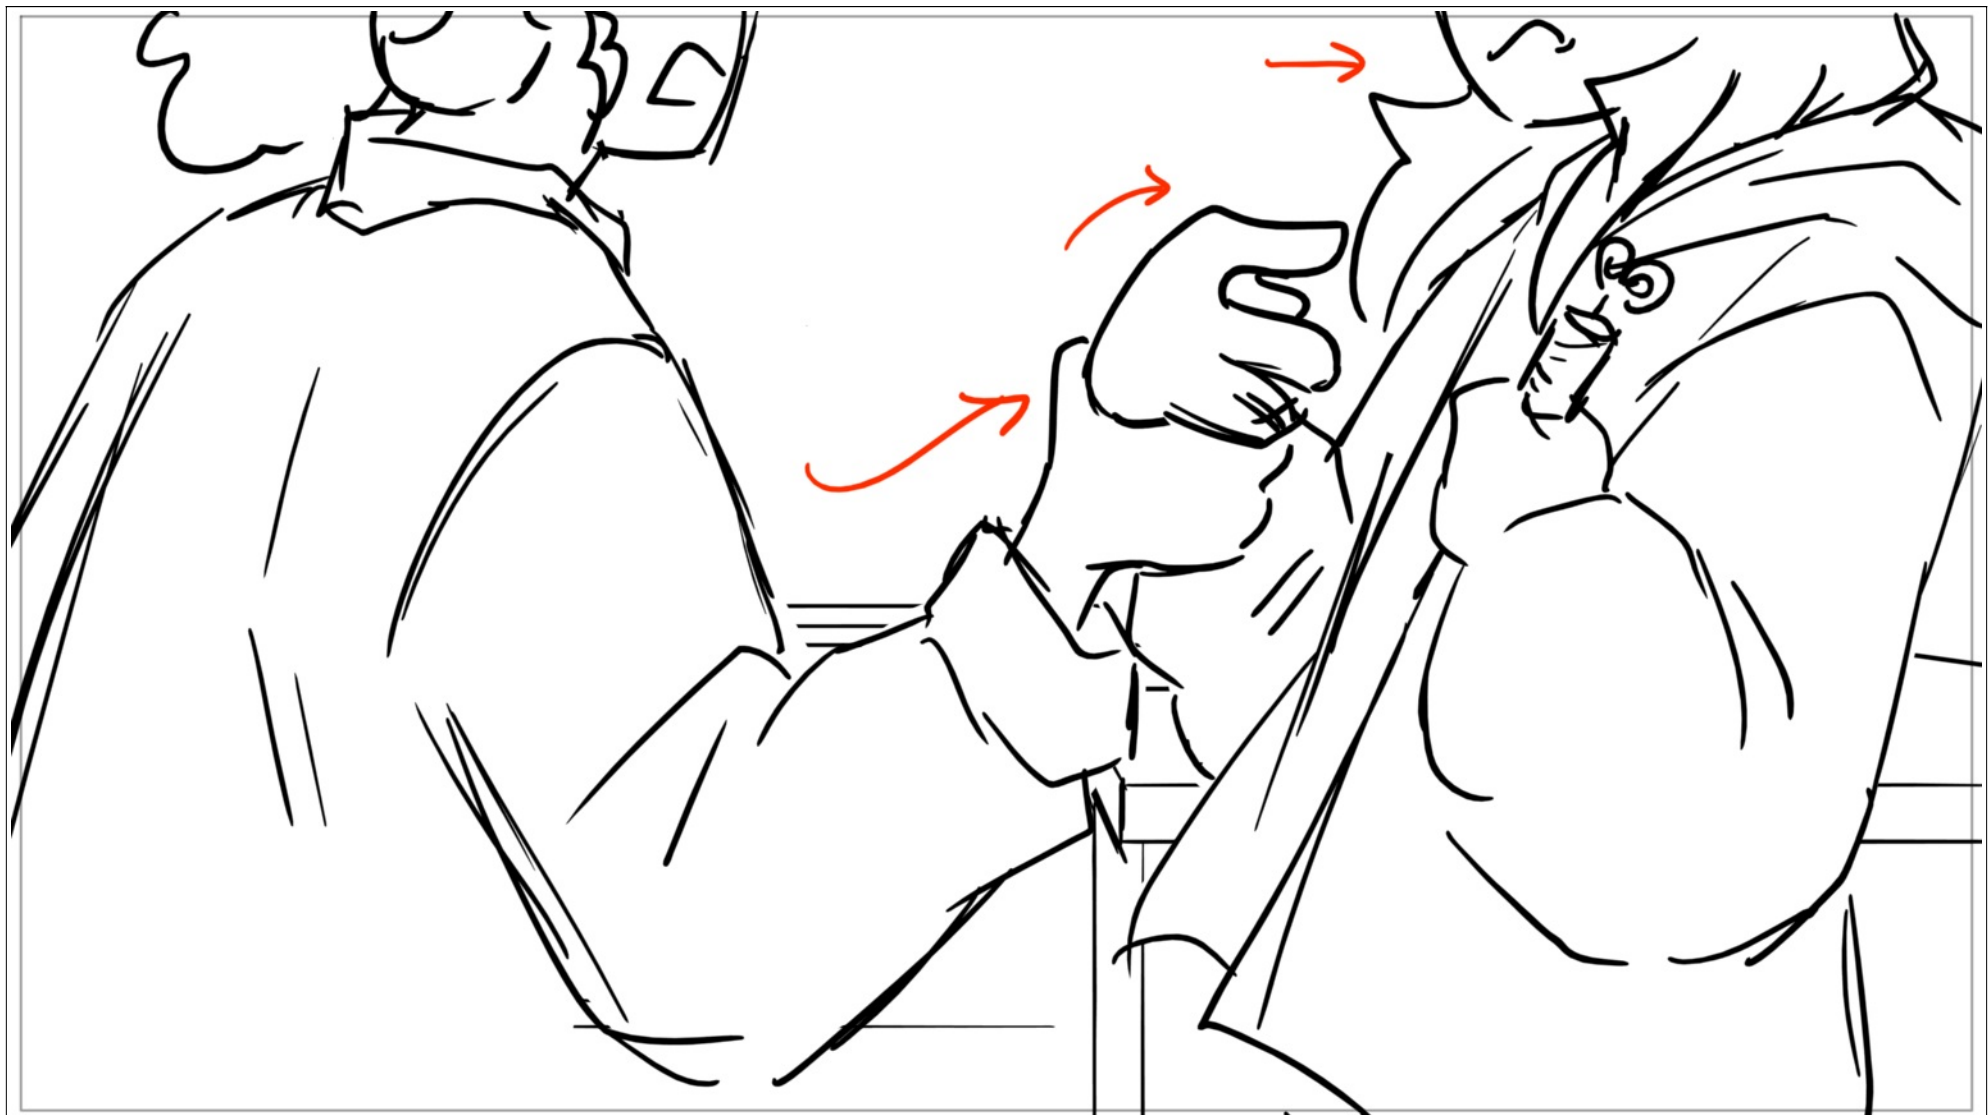

Dialog

Thalia (right): I'm not the one who was bit!

Scene	Duration	Panel	Duration
1	328	5	24

Dialog
Carmen (left): I'm not the one who begged for a stupid fucking radio!

Scene	Duration	Panel	Duration
1	328	6	24