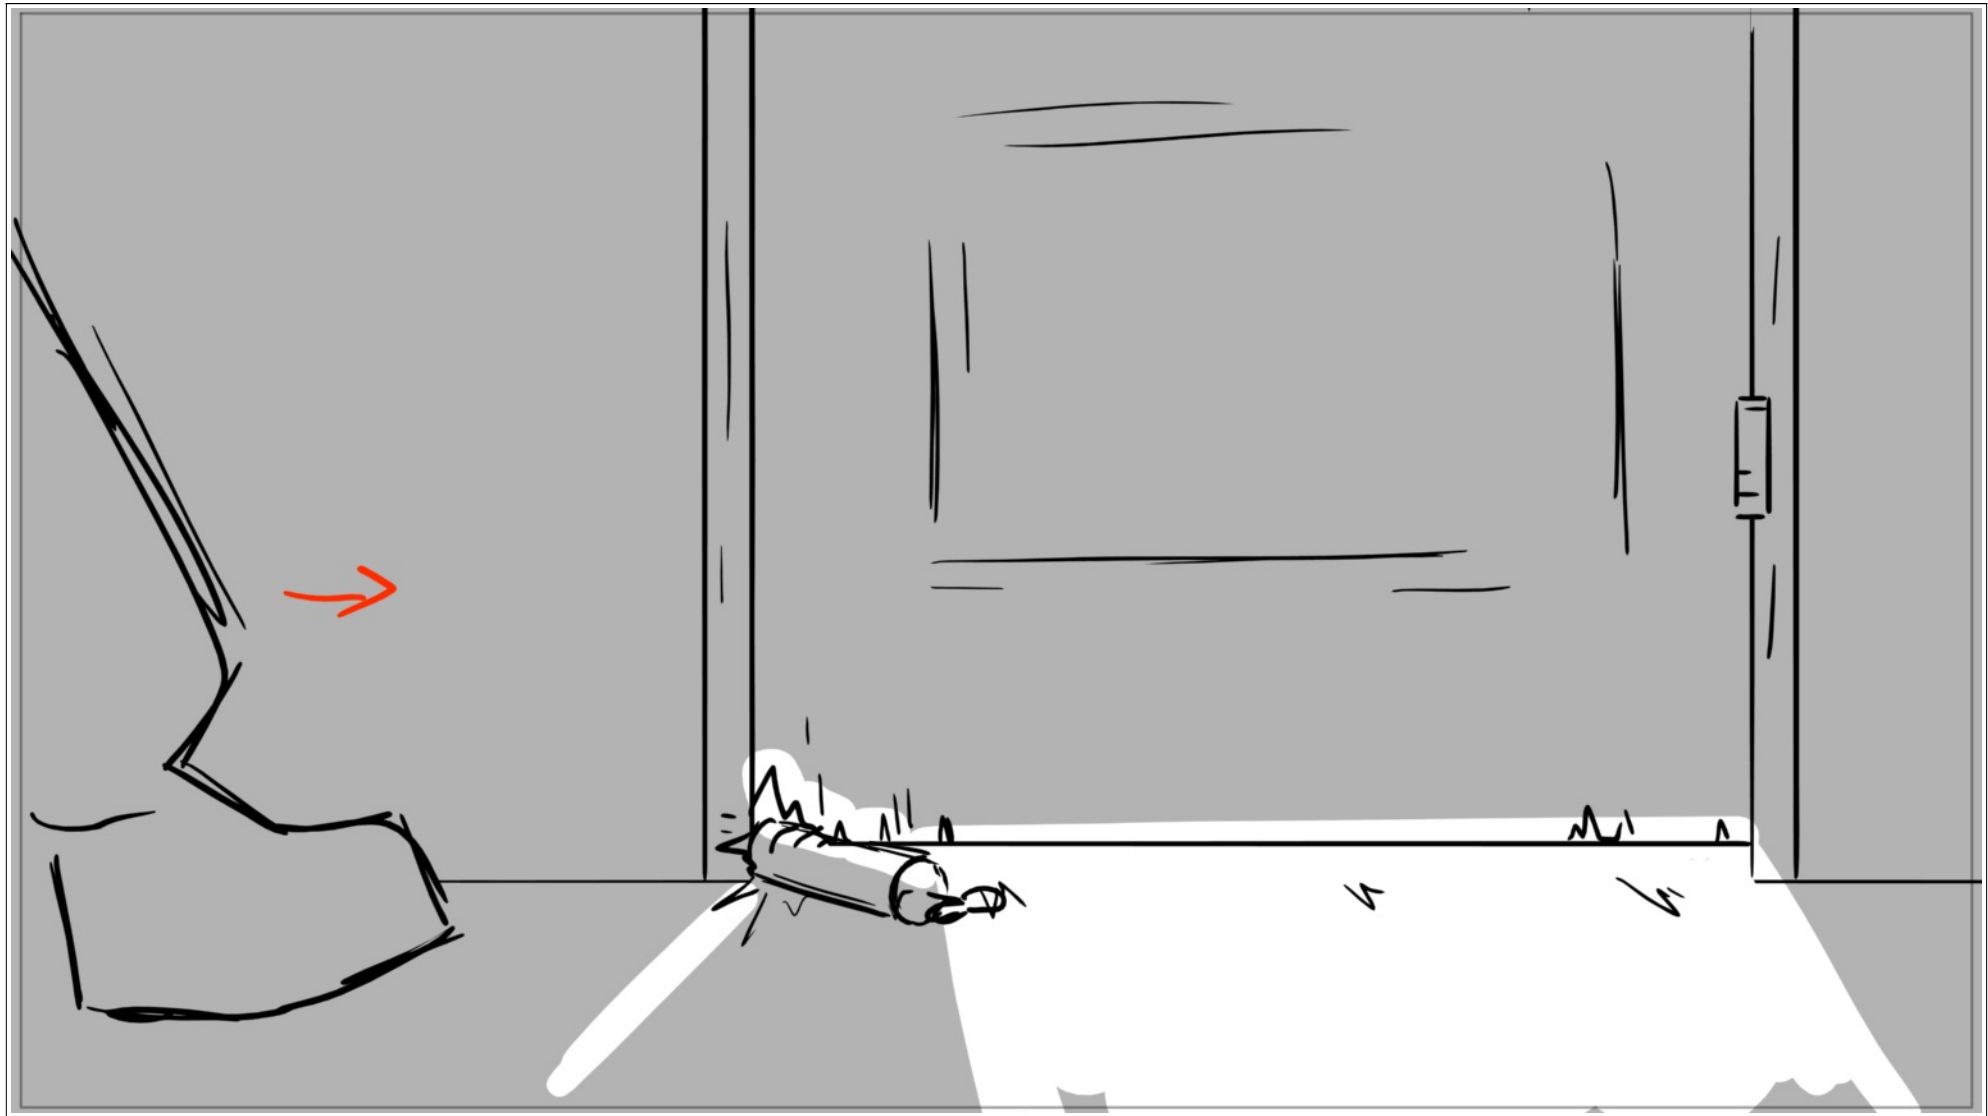

Scene	Duration	Panel	Duration
14	72	2	24

Dialog
(thunk)

Scene	Duration	Panel	Duration
14	72	3	24

Scene	Duration	Panel	Duration
15	96	1	24

Scene	Duration	Panel	Duration
15	96	2	24

Scene	Duration	Panel	Duration
15	96	3	24