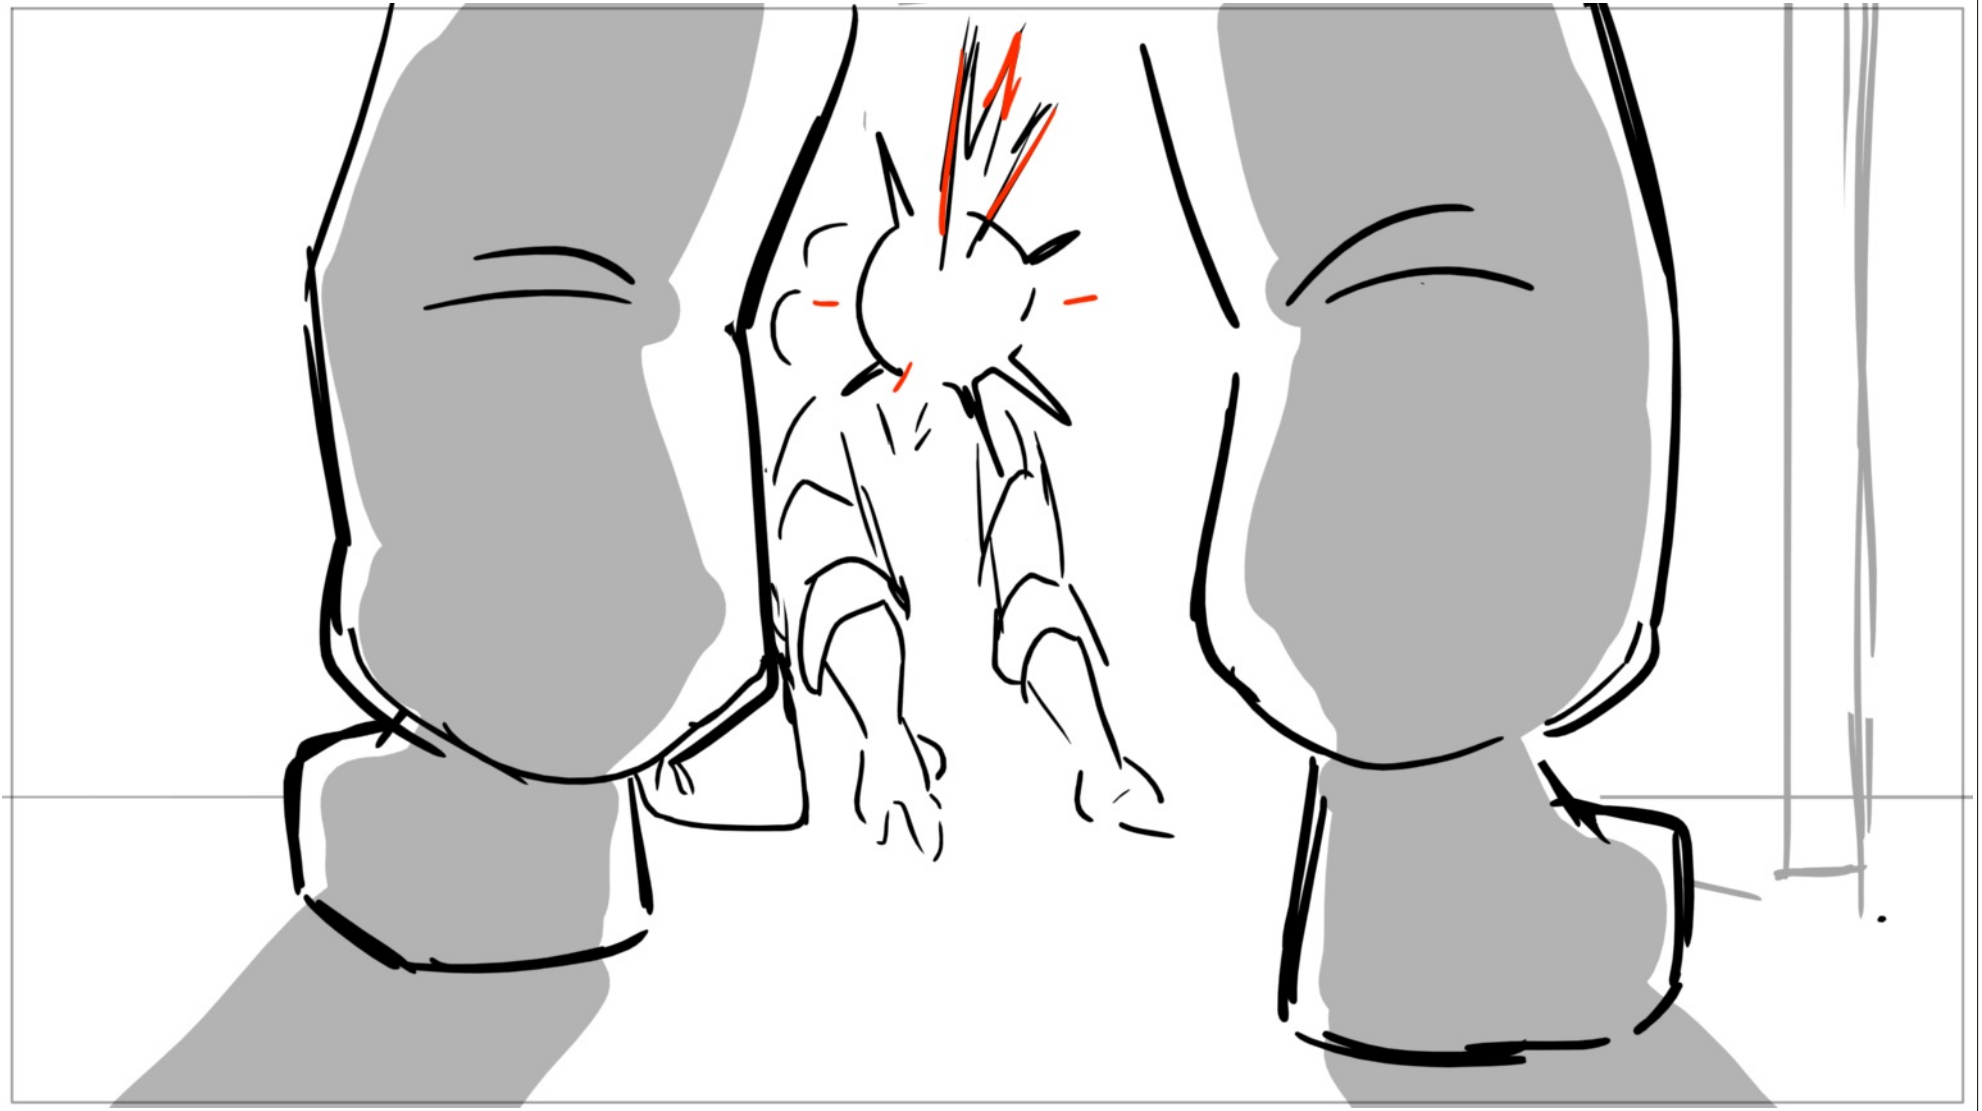

Dialog
(Carmen growls monstrosly)

Scene	Duration	Panel	Duration
27	264	5	24

Scene	Duration	Panel	Duration
27	264	6	24

Dialog
(GUN SHOT)

Scene	Duration	Panel	Duration
27	264	7	24

Scene	Duration	Panel	Duration
27	264	8	24