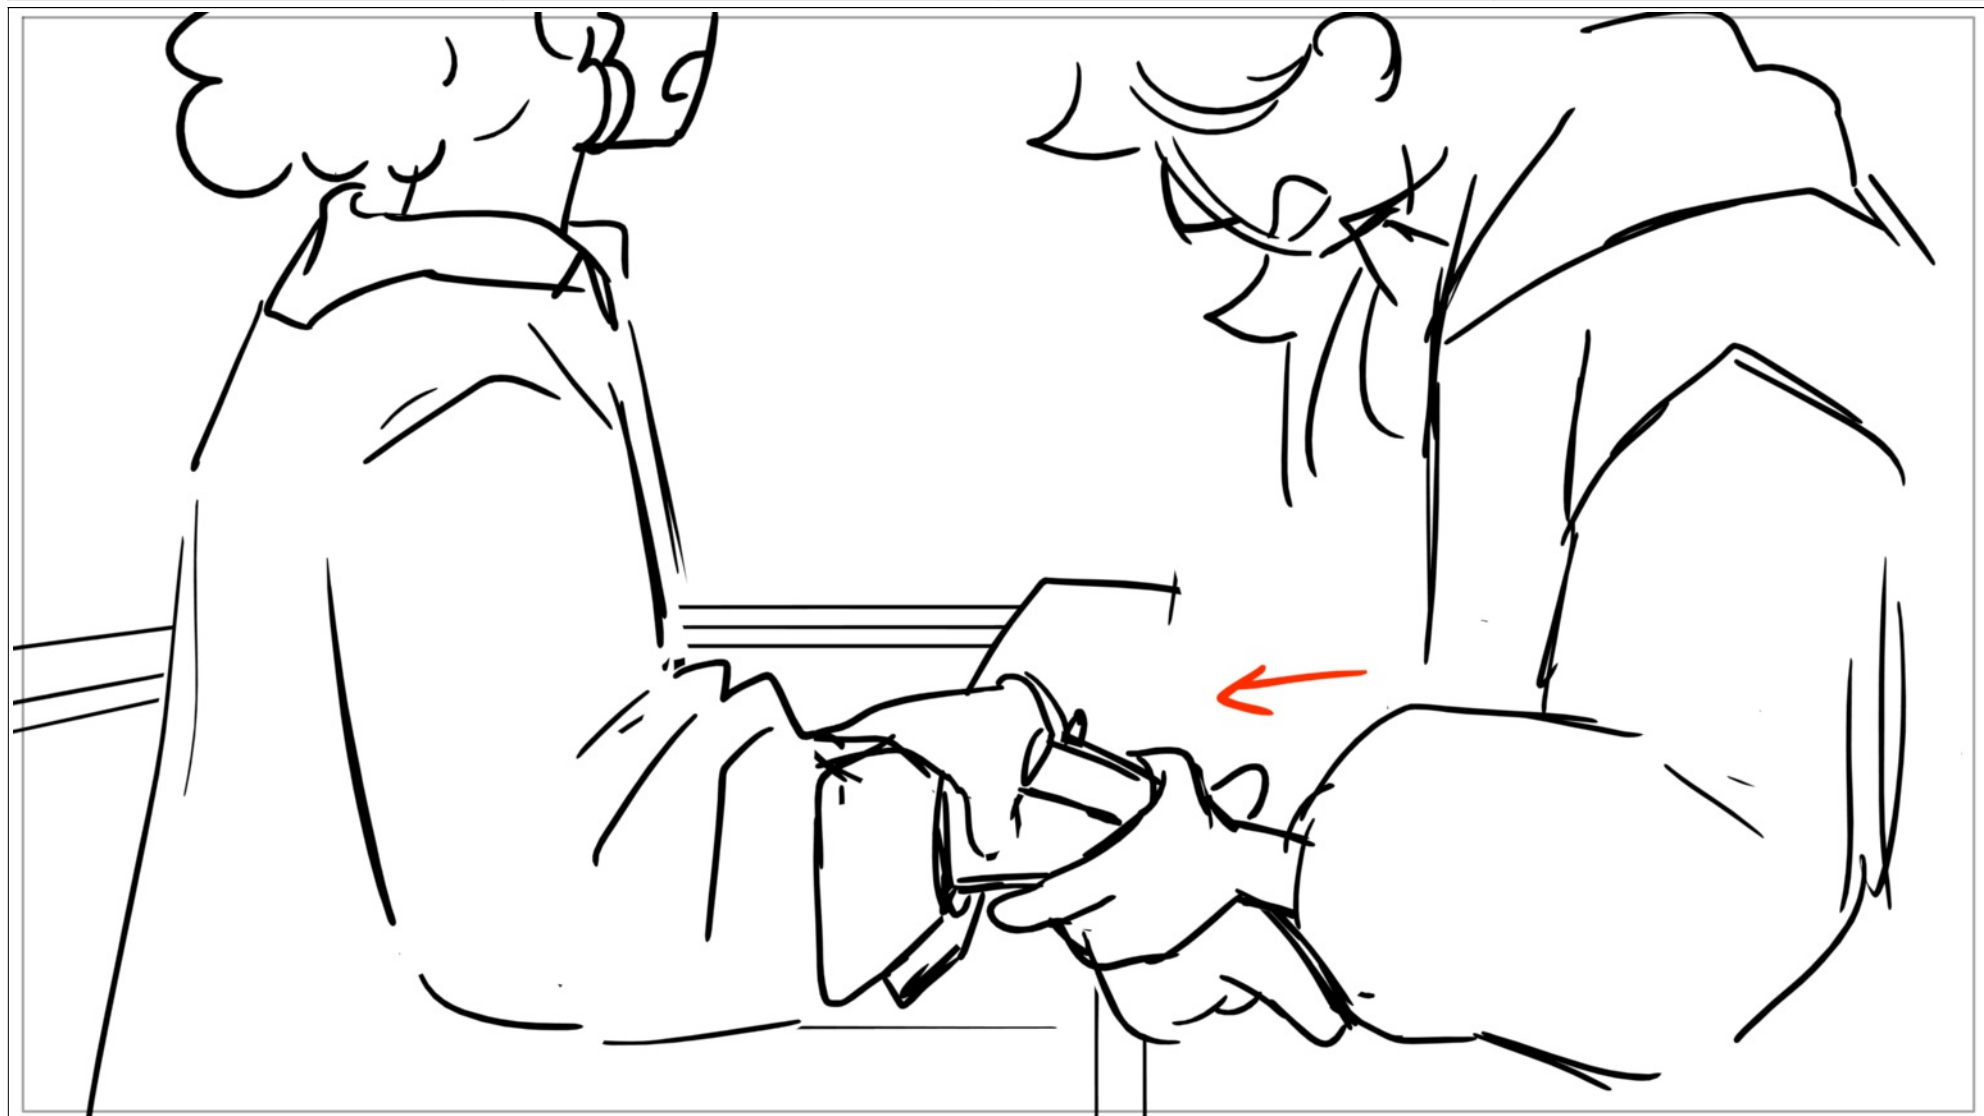

Scene	Duration	Panel	Duration
1	328	10	24

Dialog
just let me-
Carmen (speaking over Thalia): Yes you did.