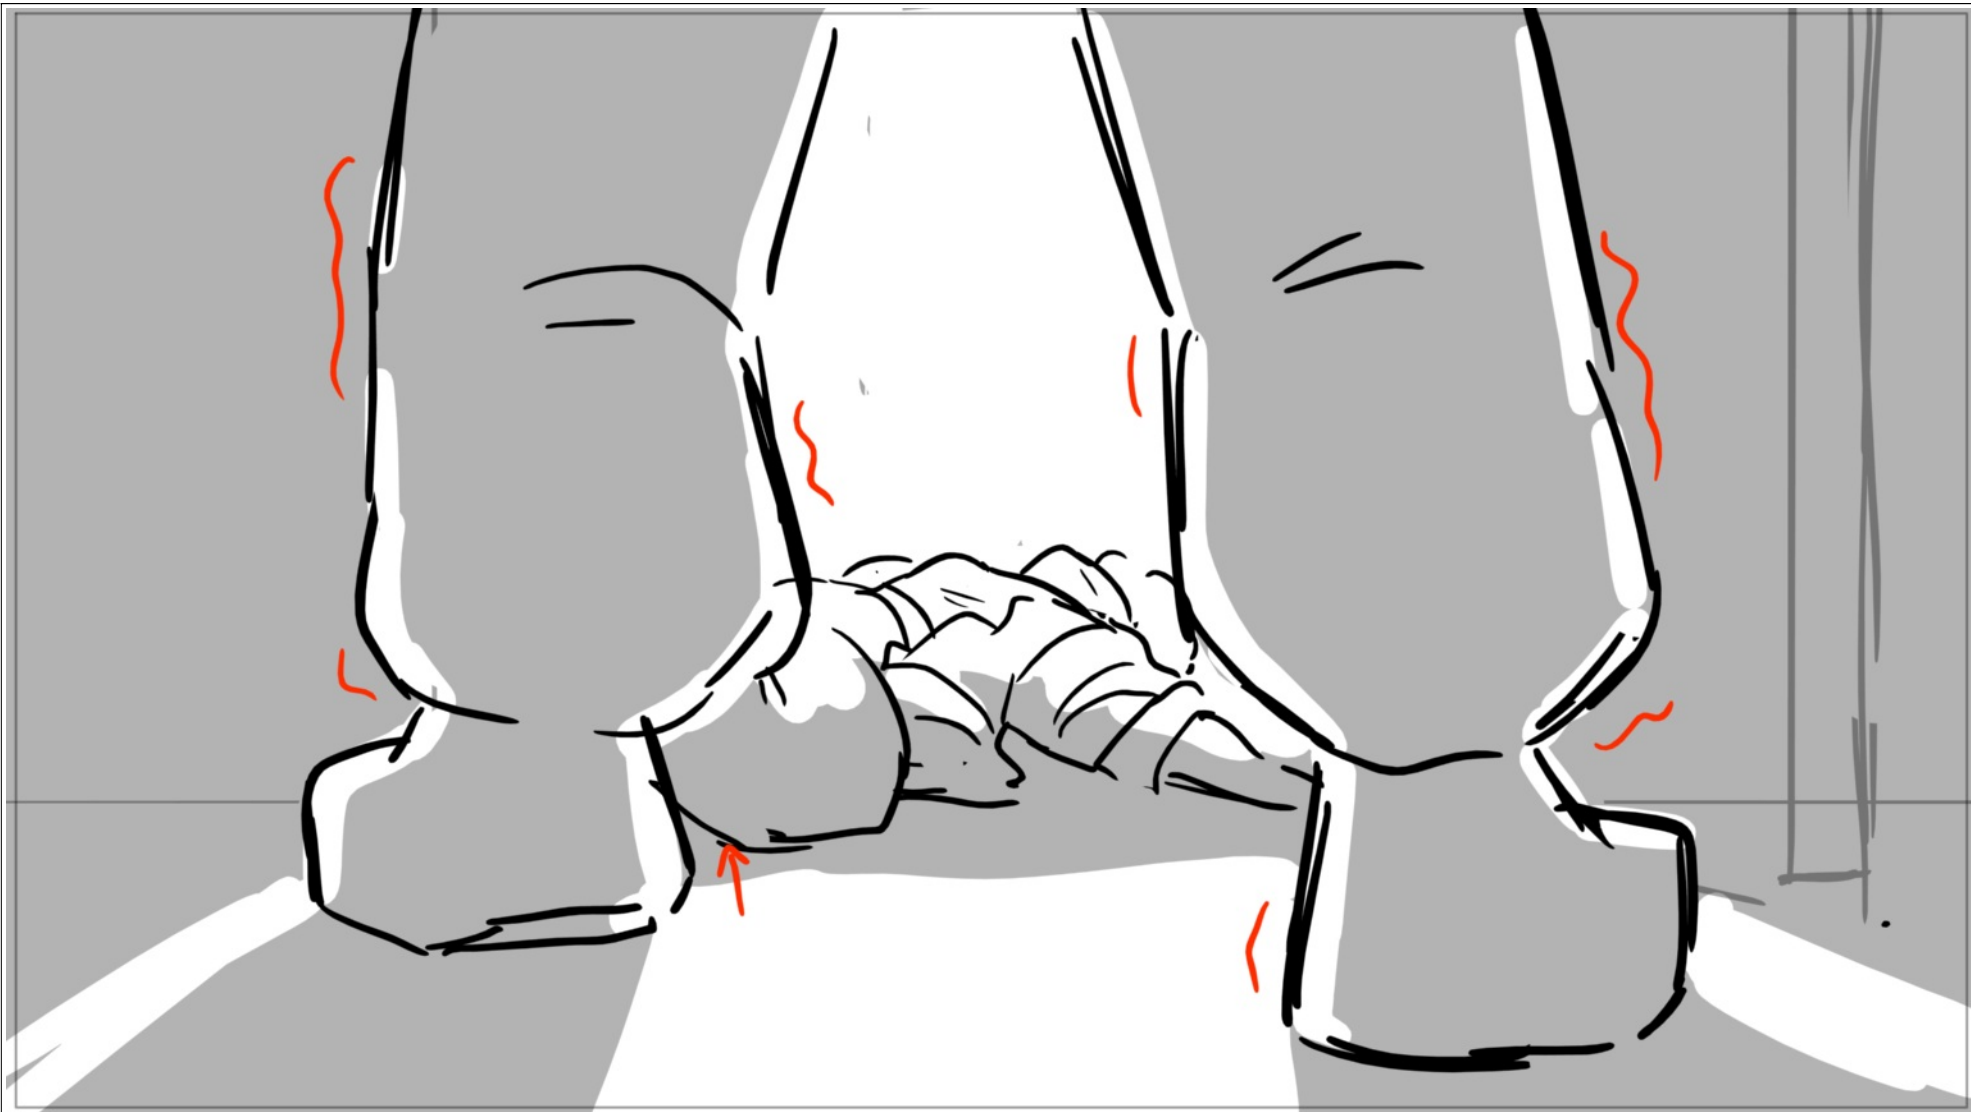

Dialog
(Carmen growls monstrosly)

Scene	Duration	Panel	Duration
27	264	5	24

Scene	Duration	Panel	Duration
27	264	6	24

Dialog
(GUN SHOT)

Scene	Duration	Panel	Duration
27	264	7	24

Scene	Duration	Panel	Duration
27	264	8	24