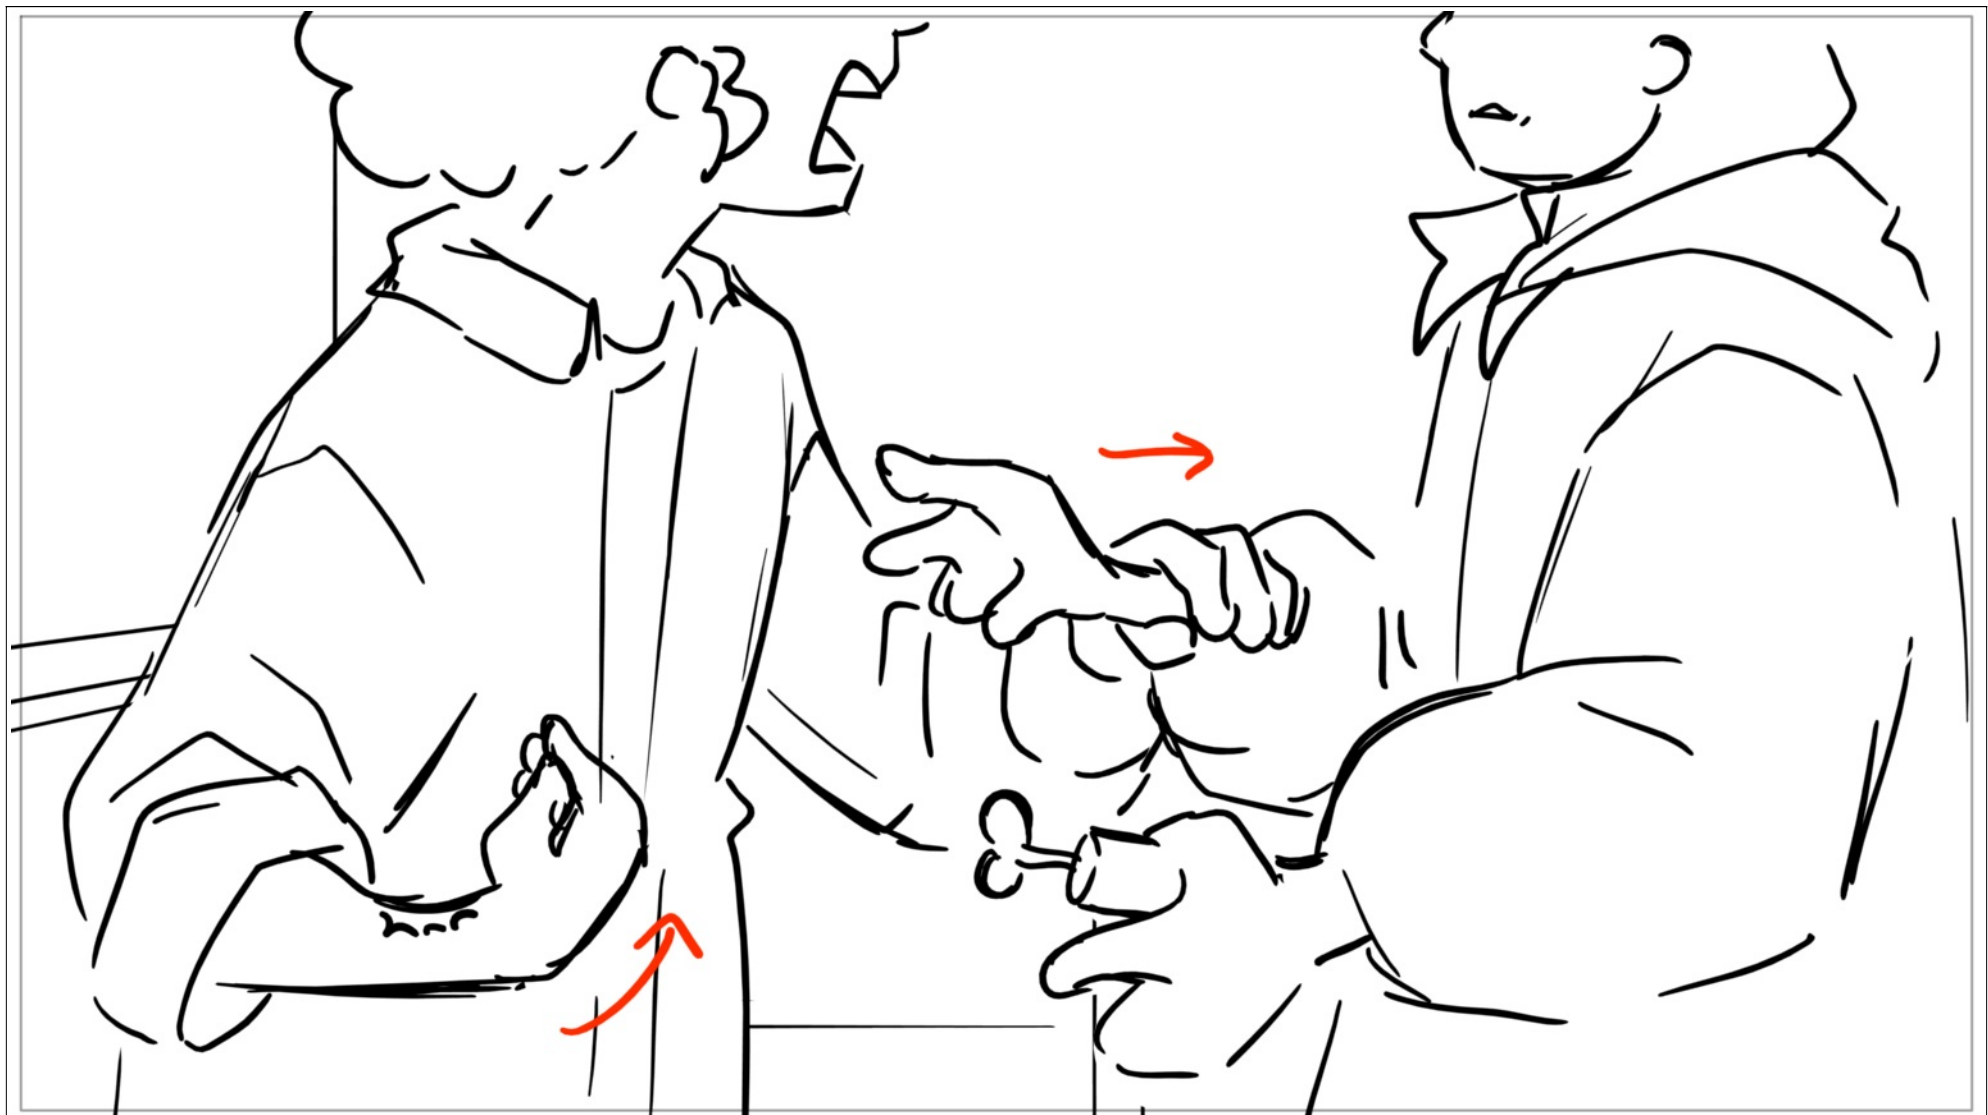

Dialog
Carmen: Yes it IS!

Scene	Duration	Panel	Duration
1	328	13	24

Dialog
LOOK AT ME!

Scene	Duration	Panel	Duration
1	328	14	24

Scene	Duration	Panel	Duration
2	48	1	24

Dialog
Carmen: I wouldn't have gotten bit,