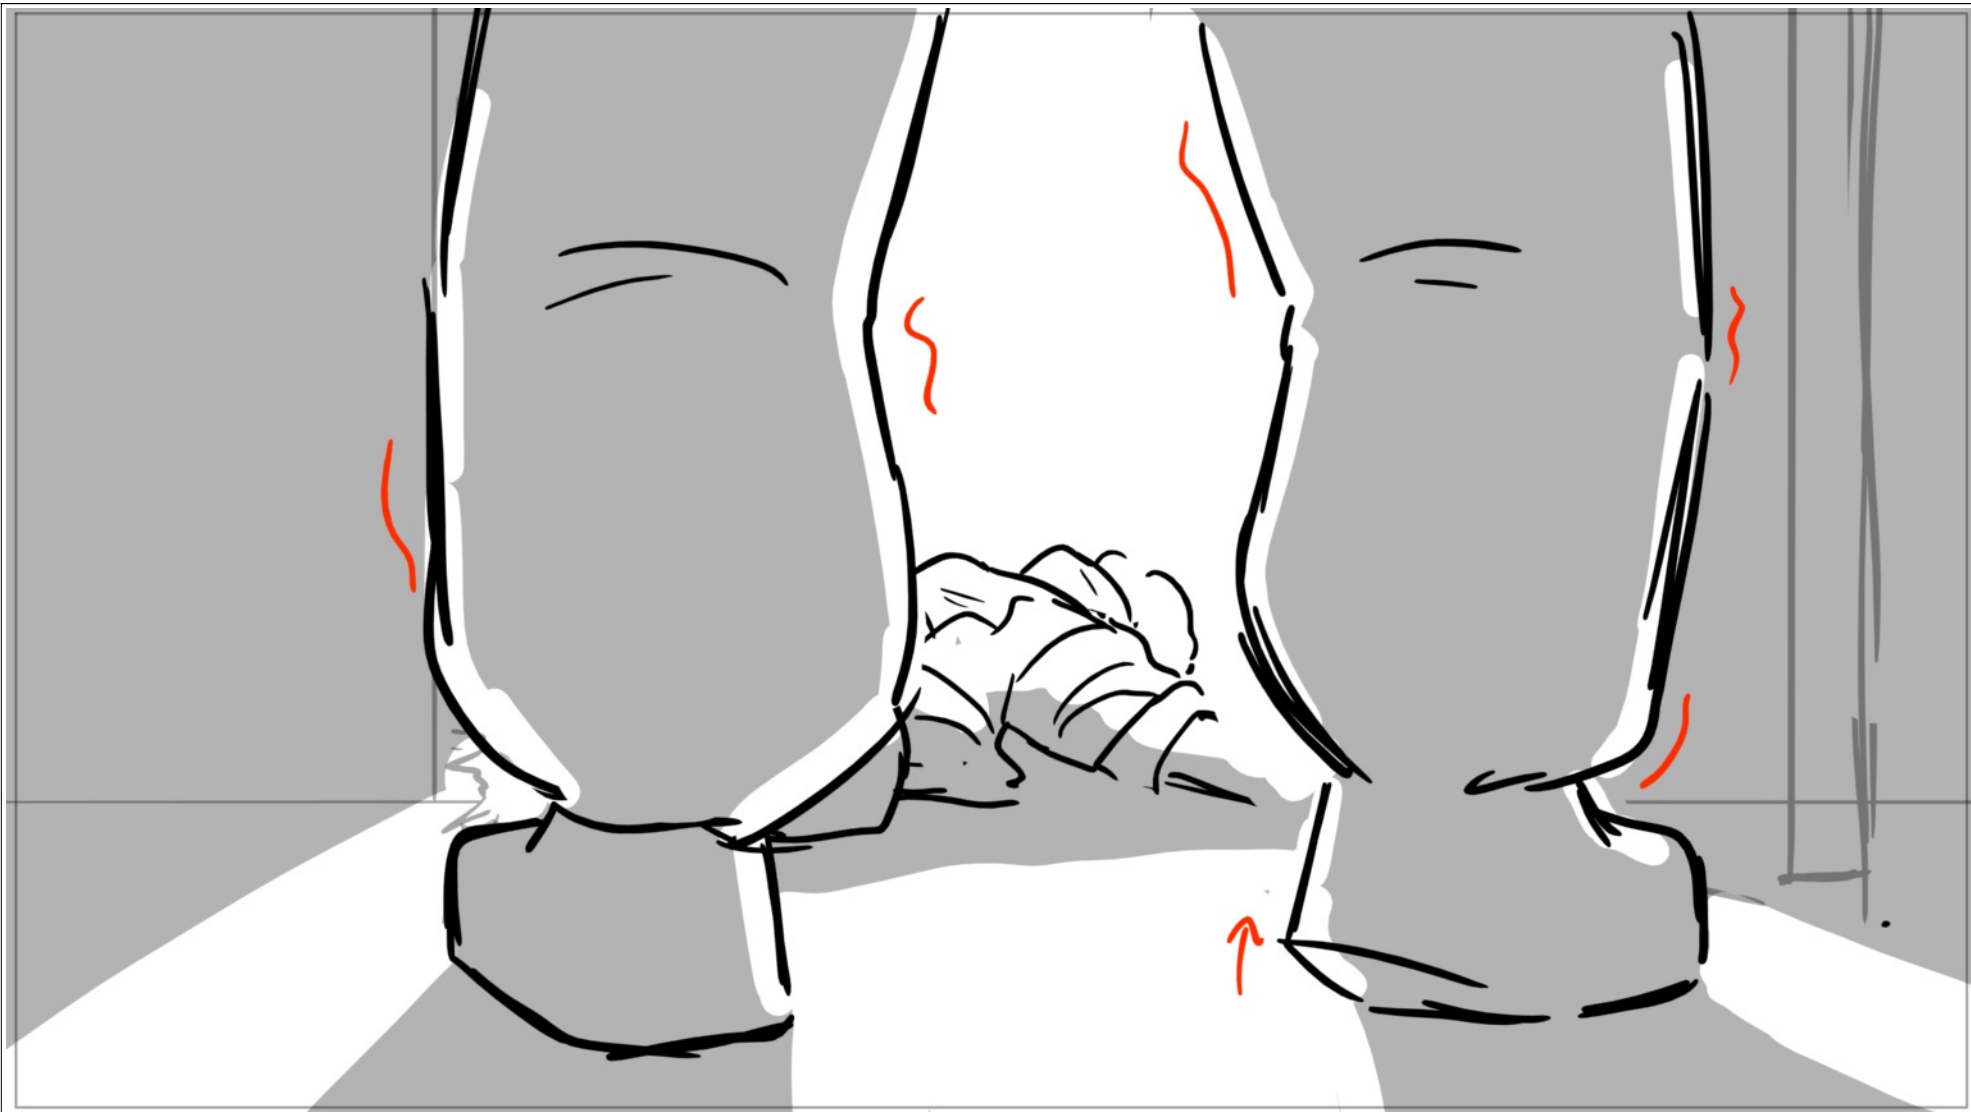

Scene	Duration	Panel	Duration
27	264	10	24