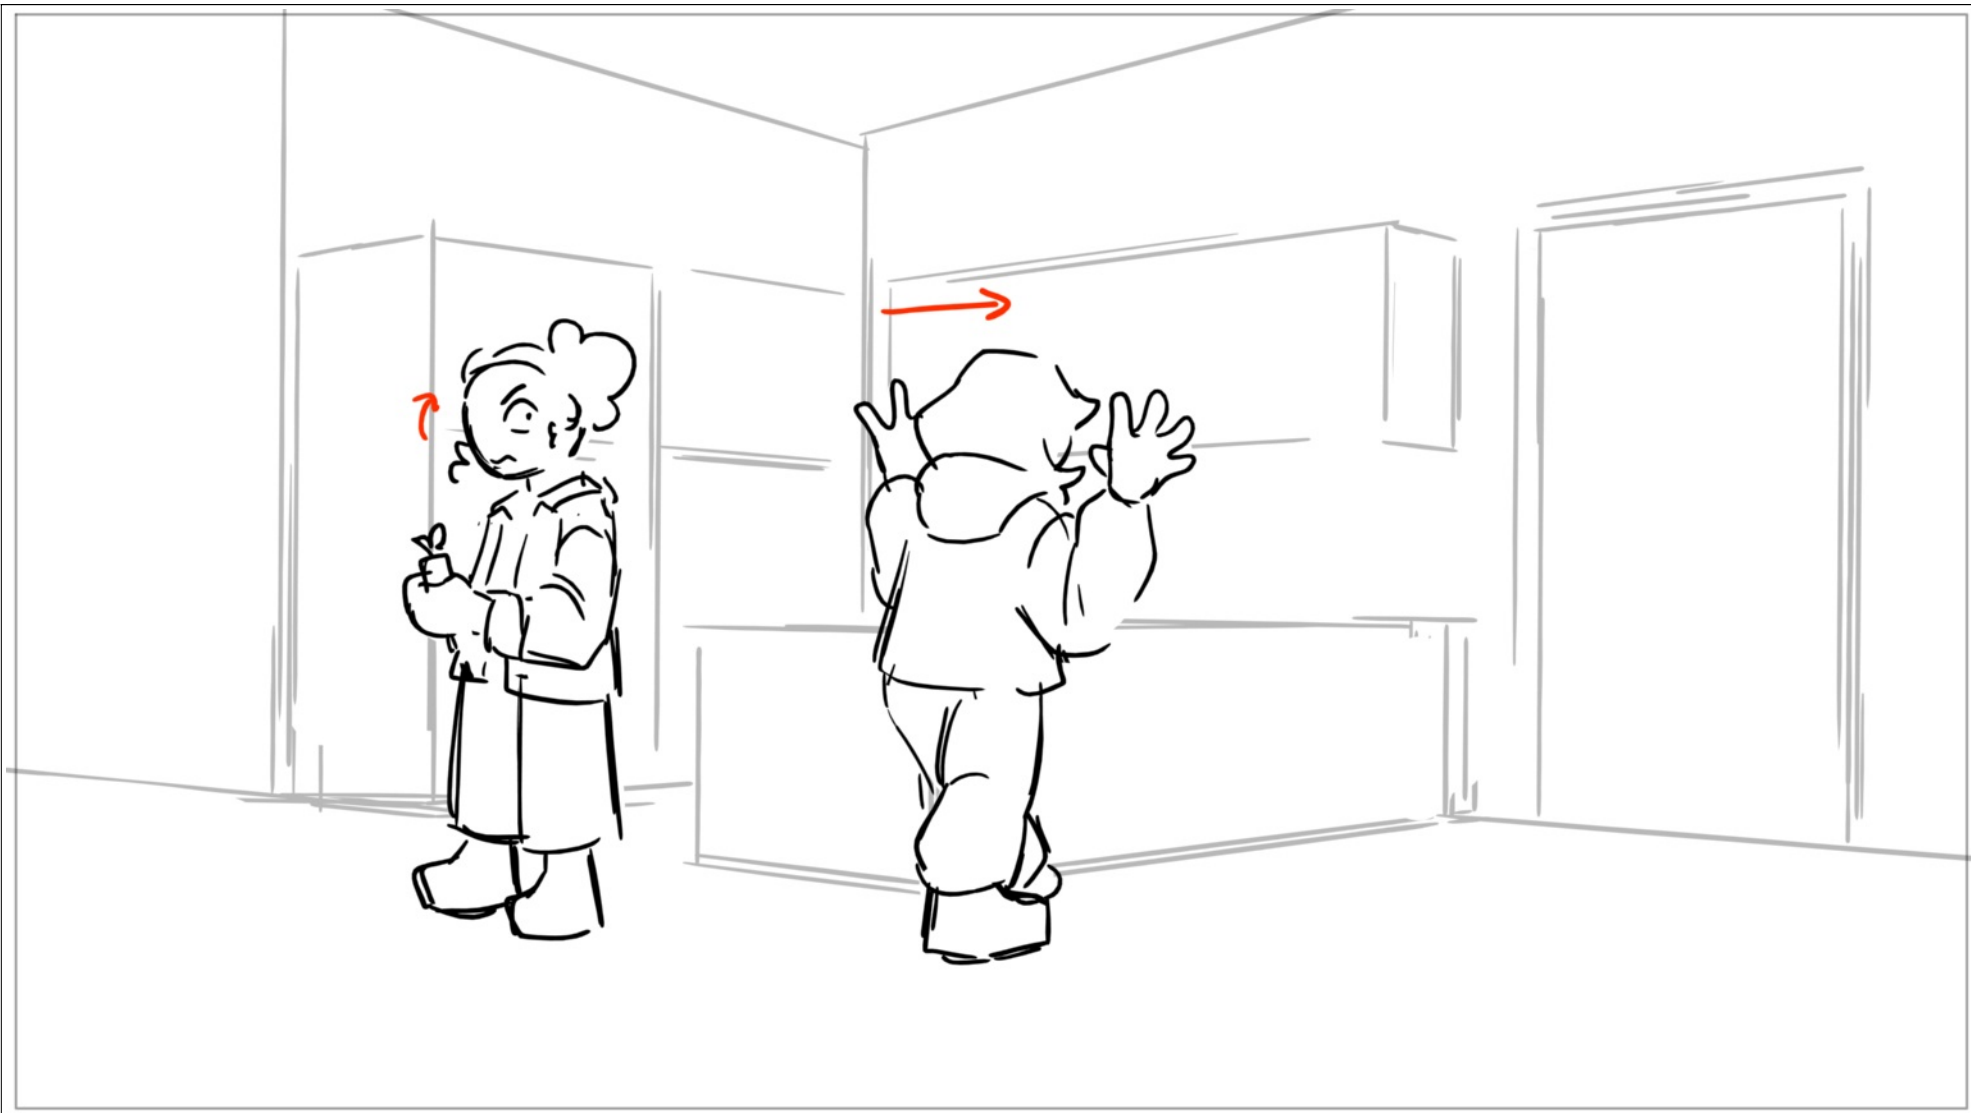

Scene	Duration	Panel	Duration
5	144	5	24