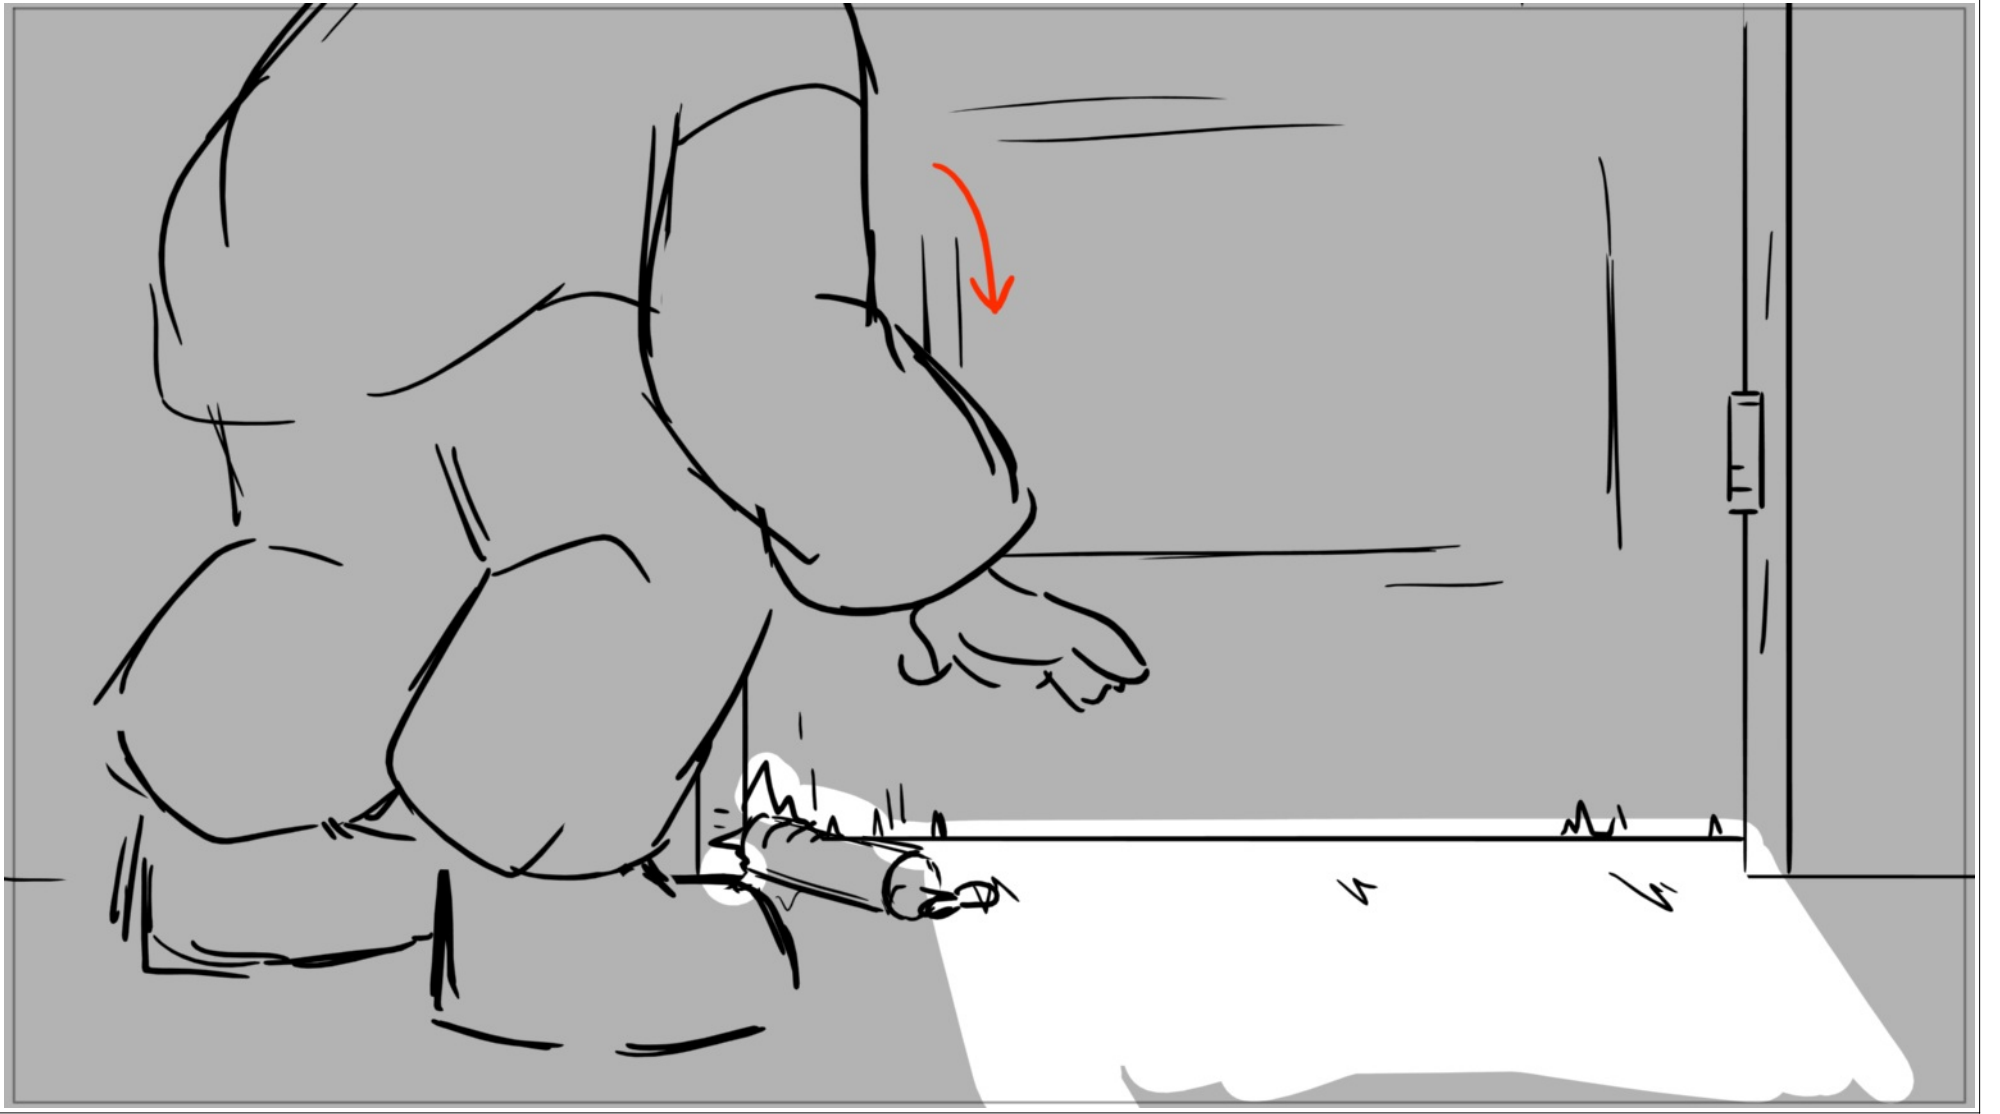

Scene	Duration	Panel	Duration
15	96	4	24