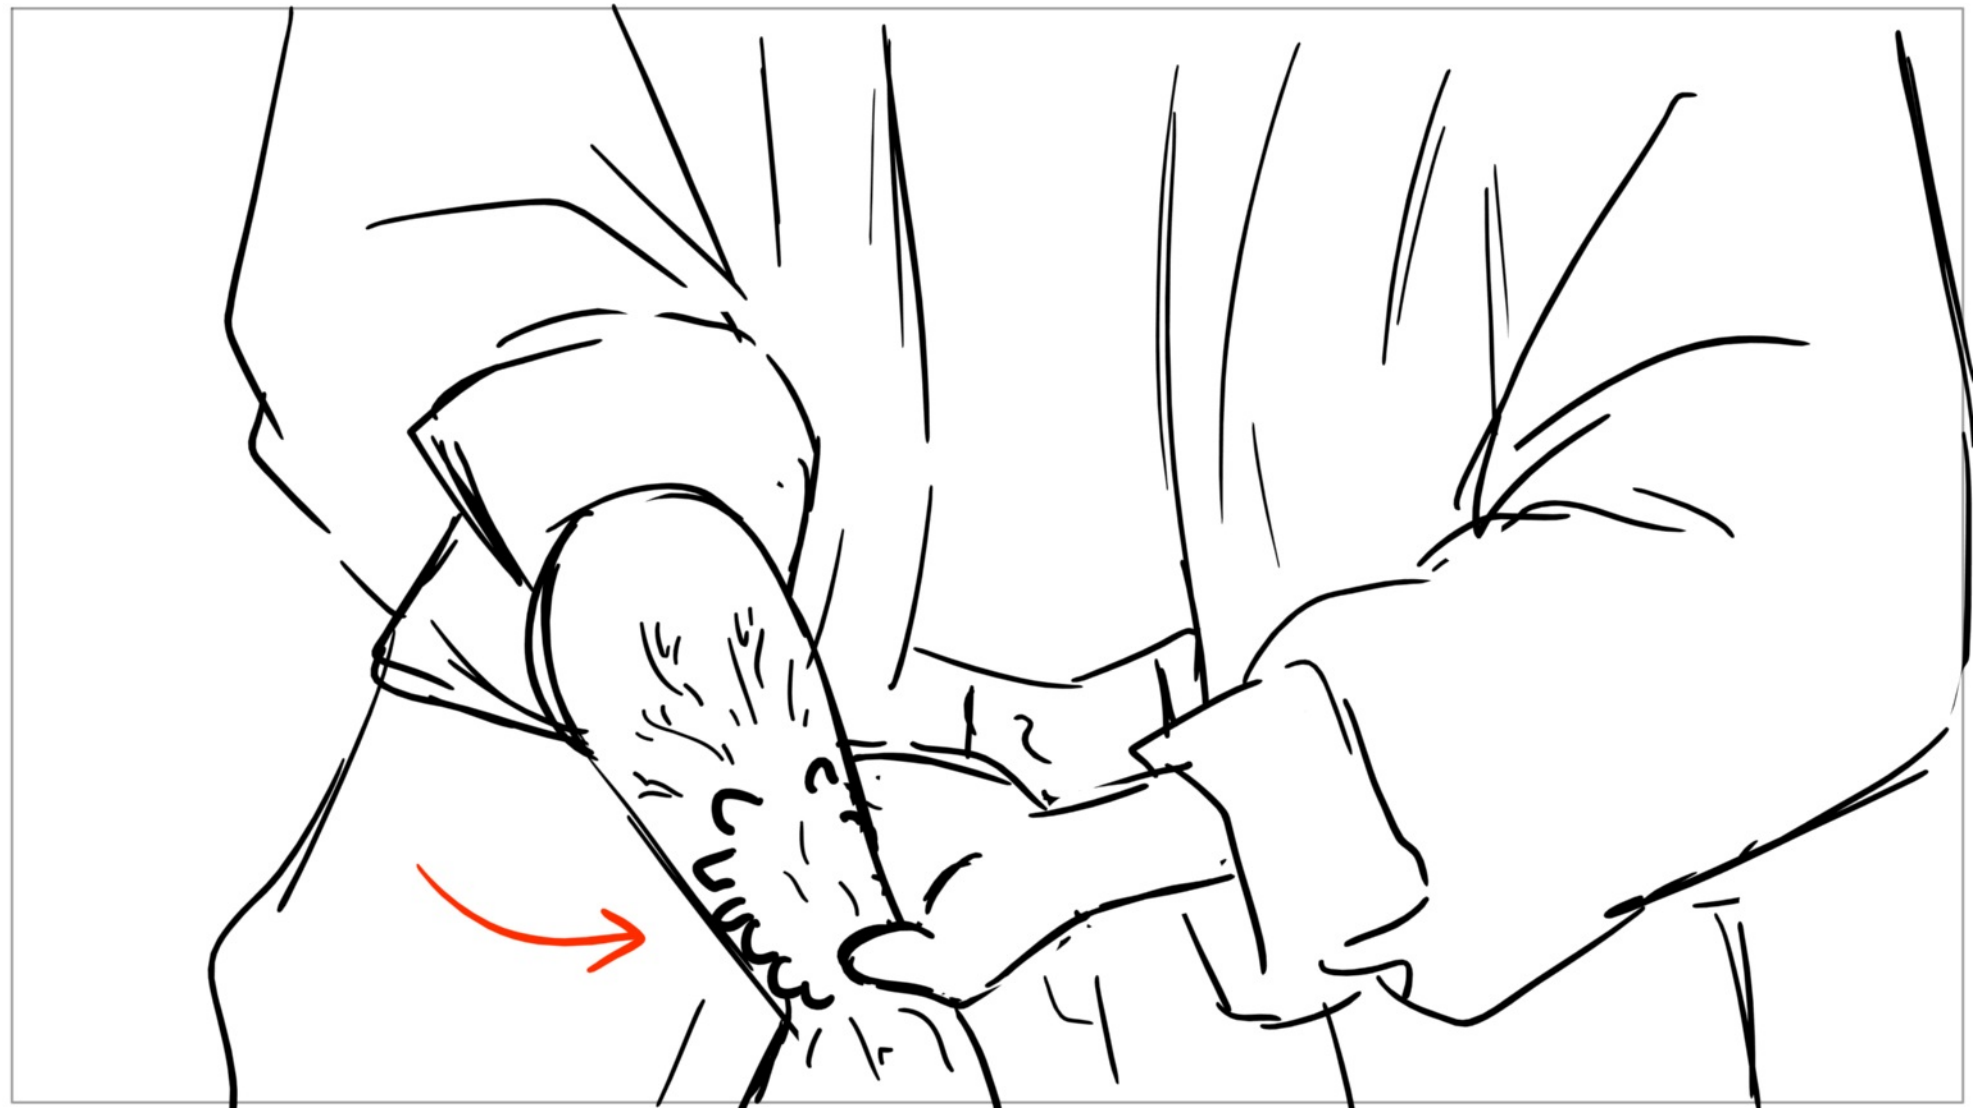

Scene	Duration	Panel	Duration
2	48	2	24