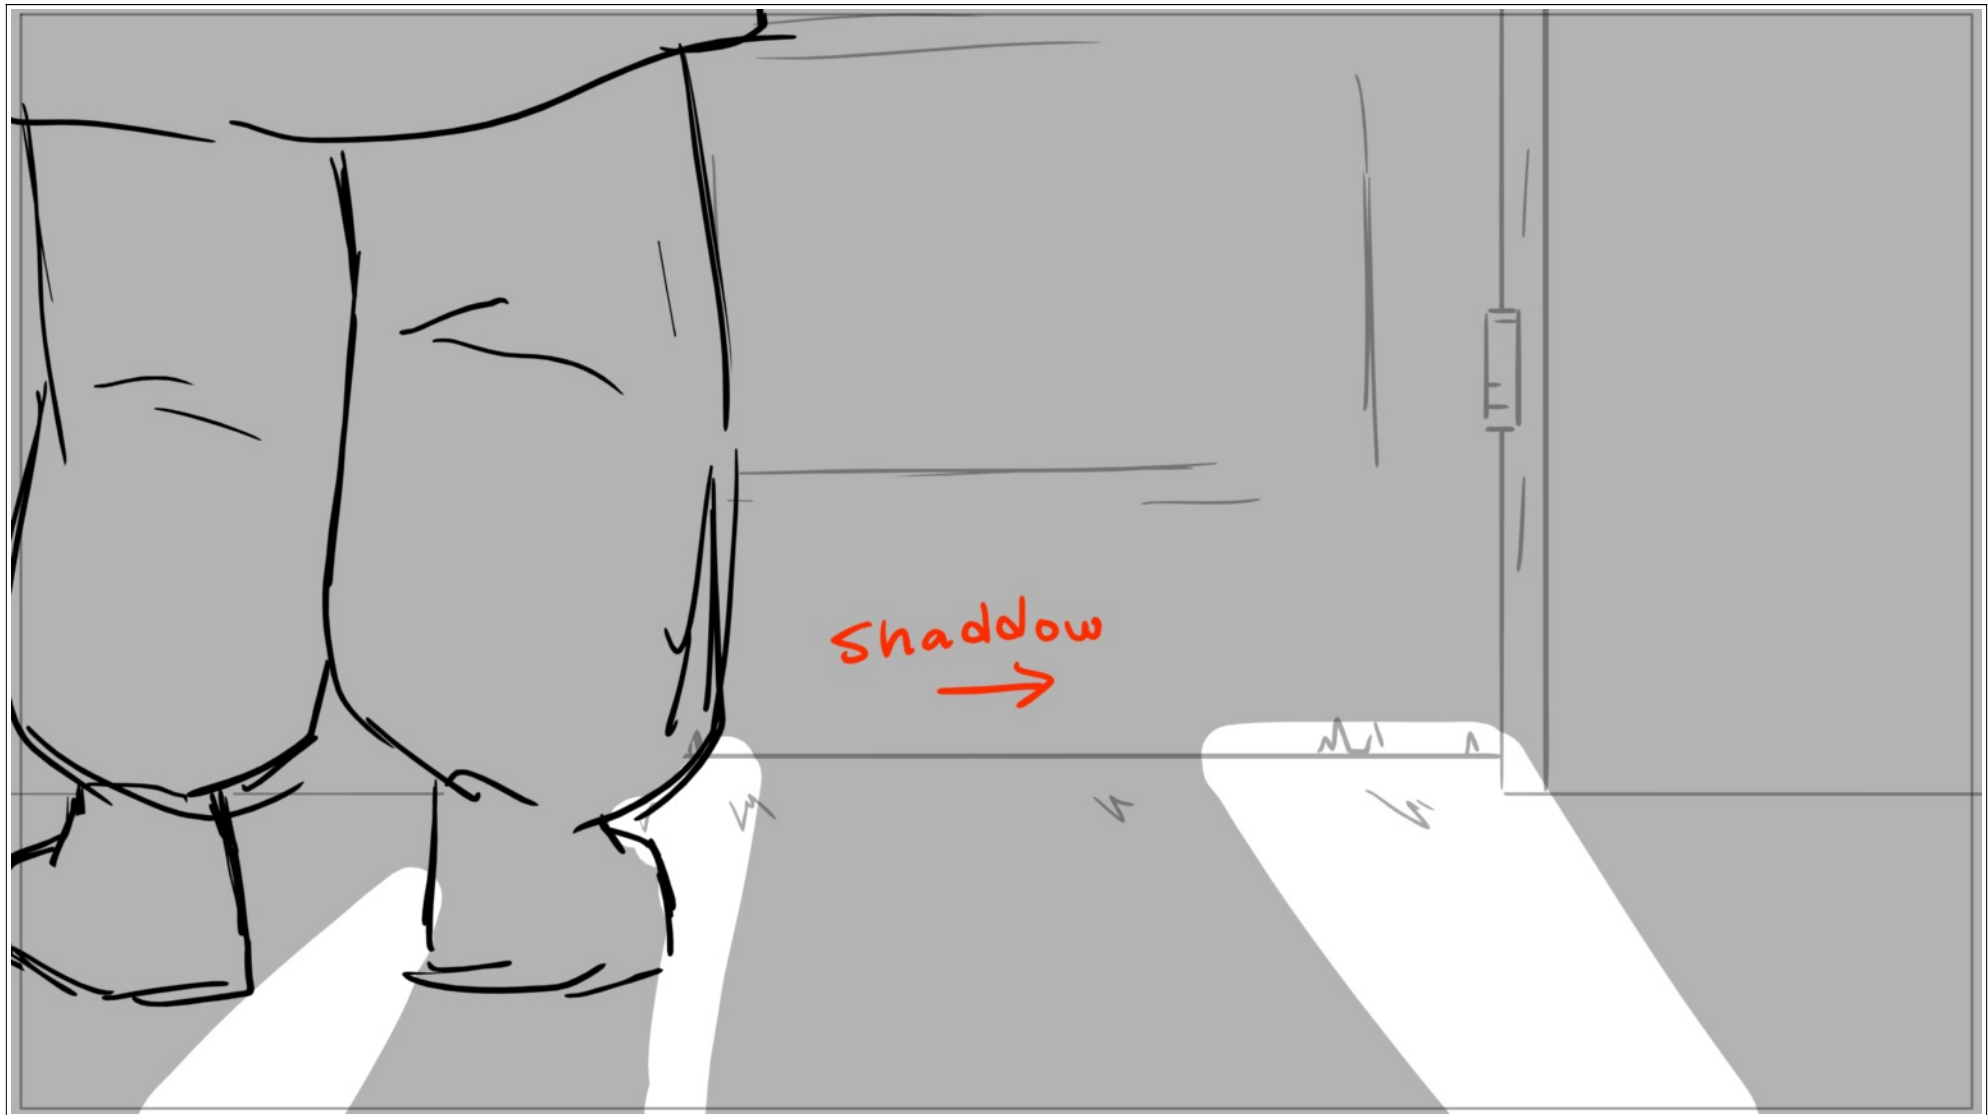

Scene	Duration	Panel	Duration
	22	24	1
			24

Scene	Duration	Panel	Duration
	23	72	1
			24

Scene	Duration	Panel	Duration
	23	72	2
			24

Scene	Duration	Panel	Duration
23	72	3	24

Dialog
(Carmen's growling returns)