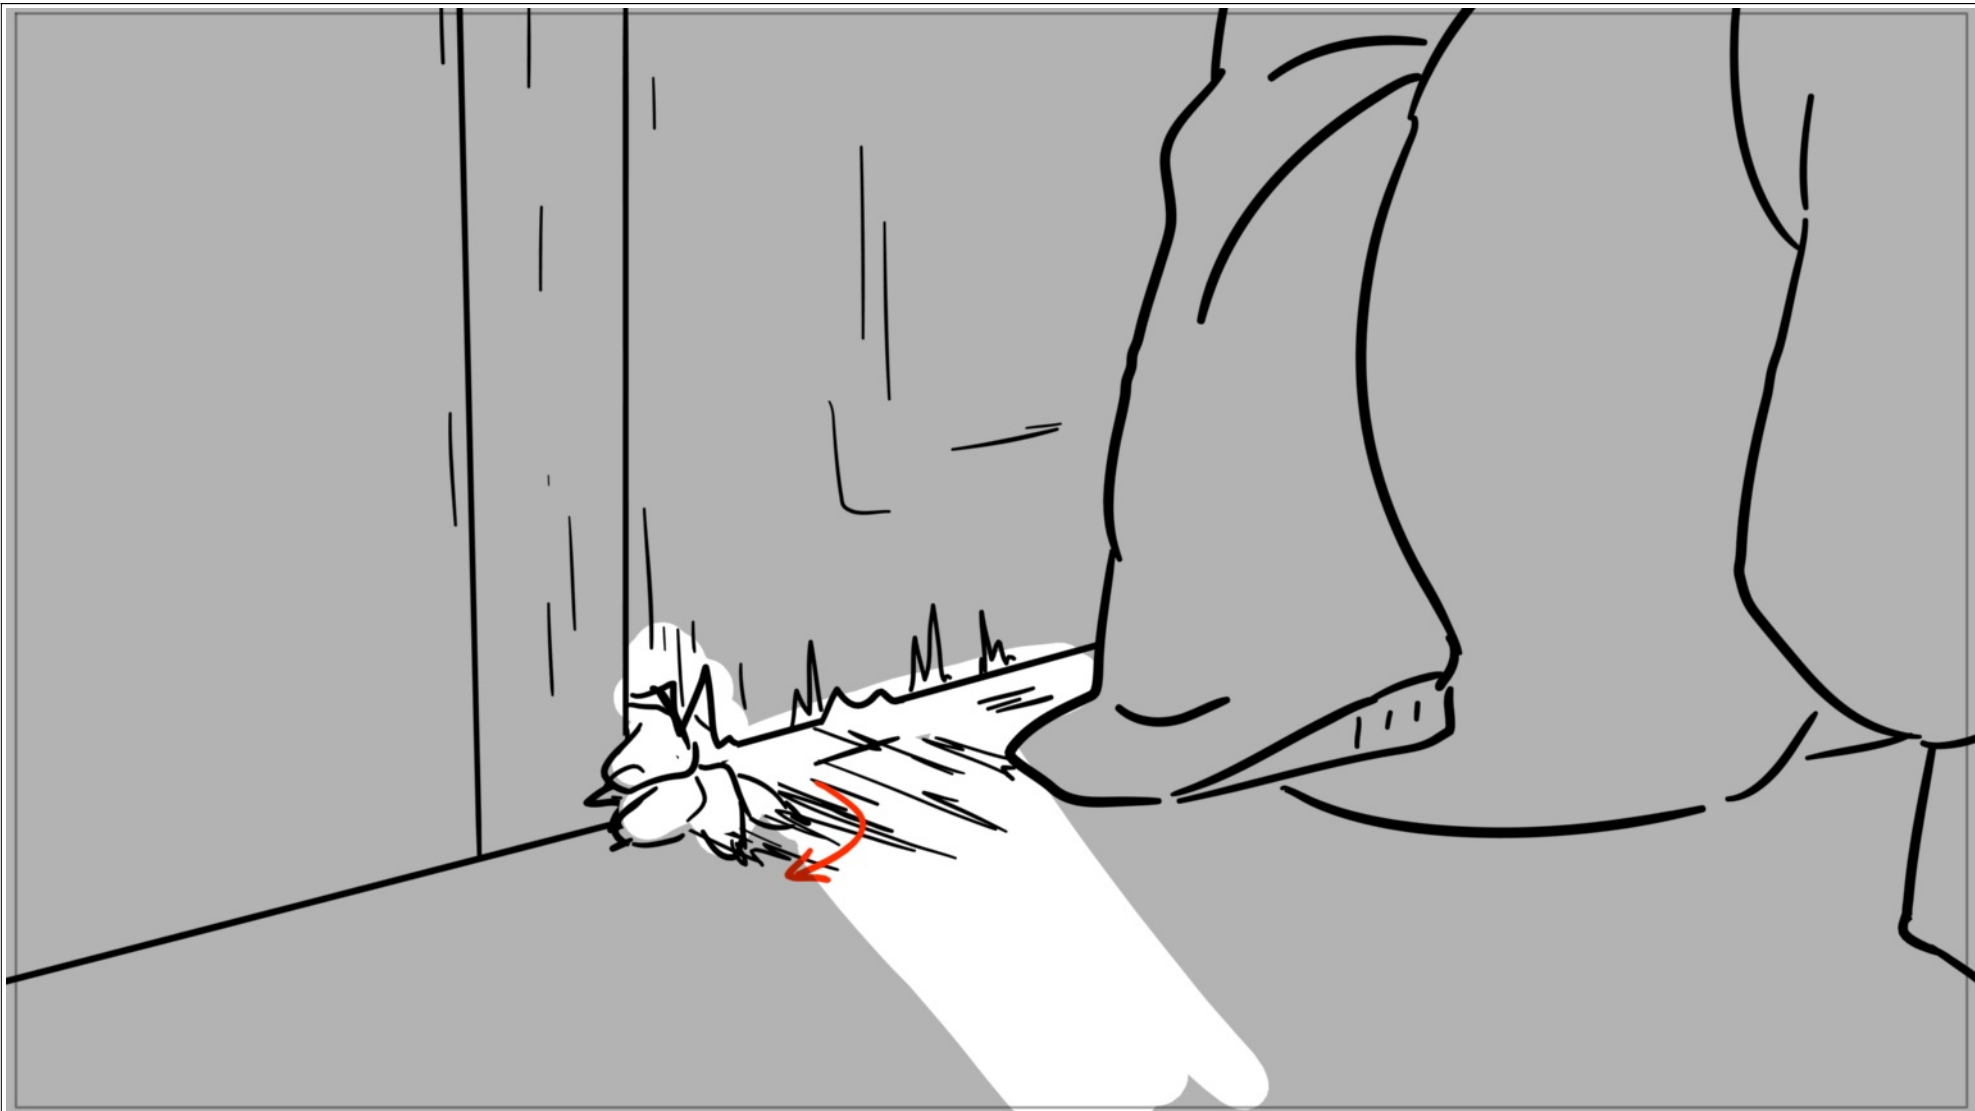

Scene	Duration	Panel	Duration
10	216	3	24