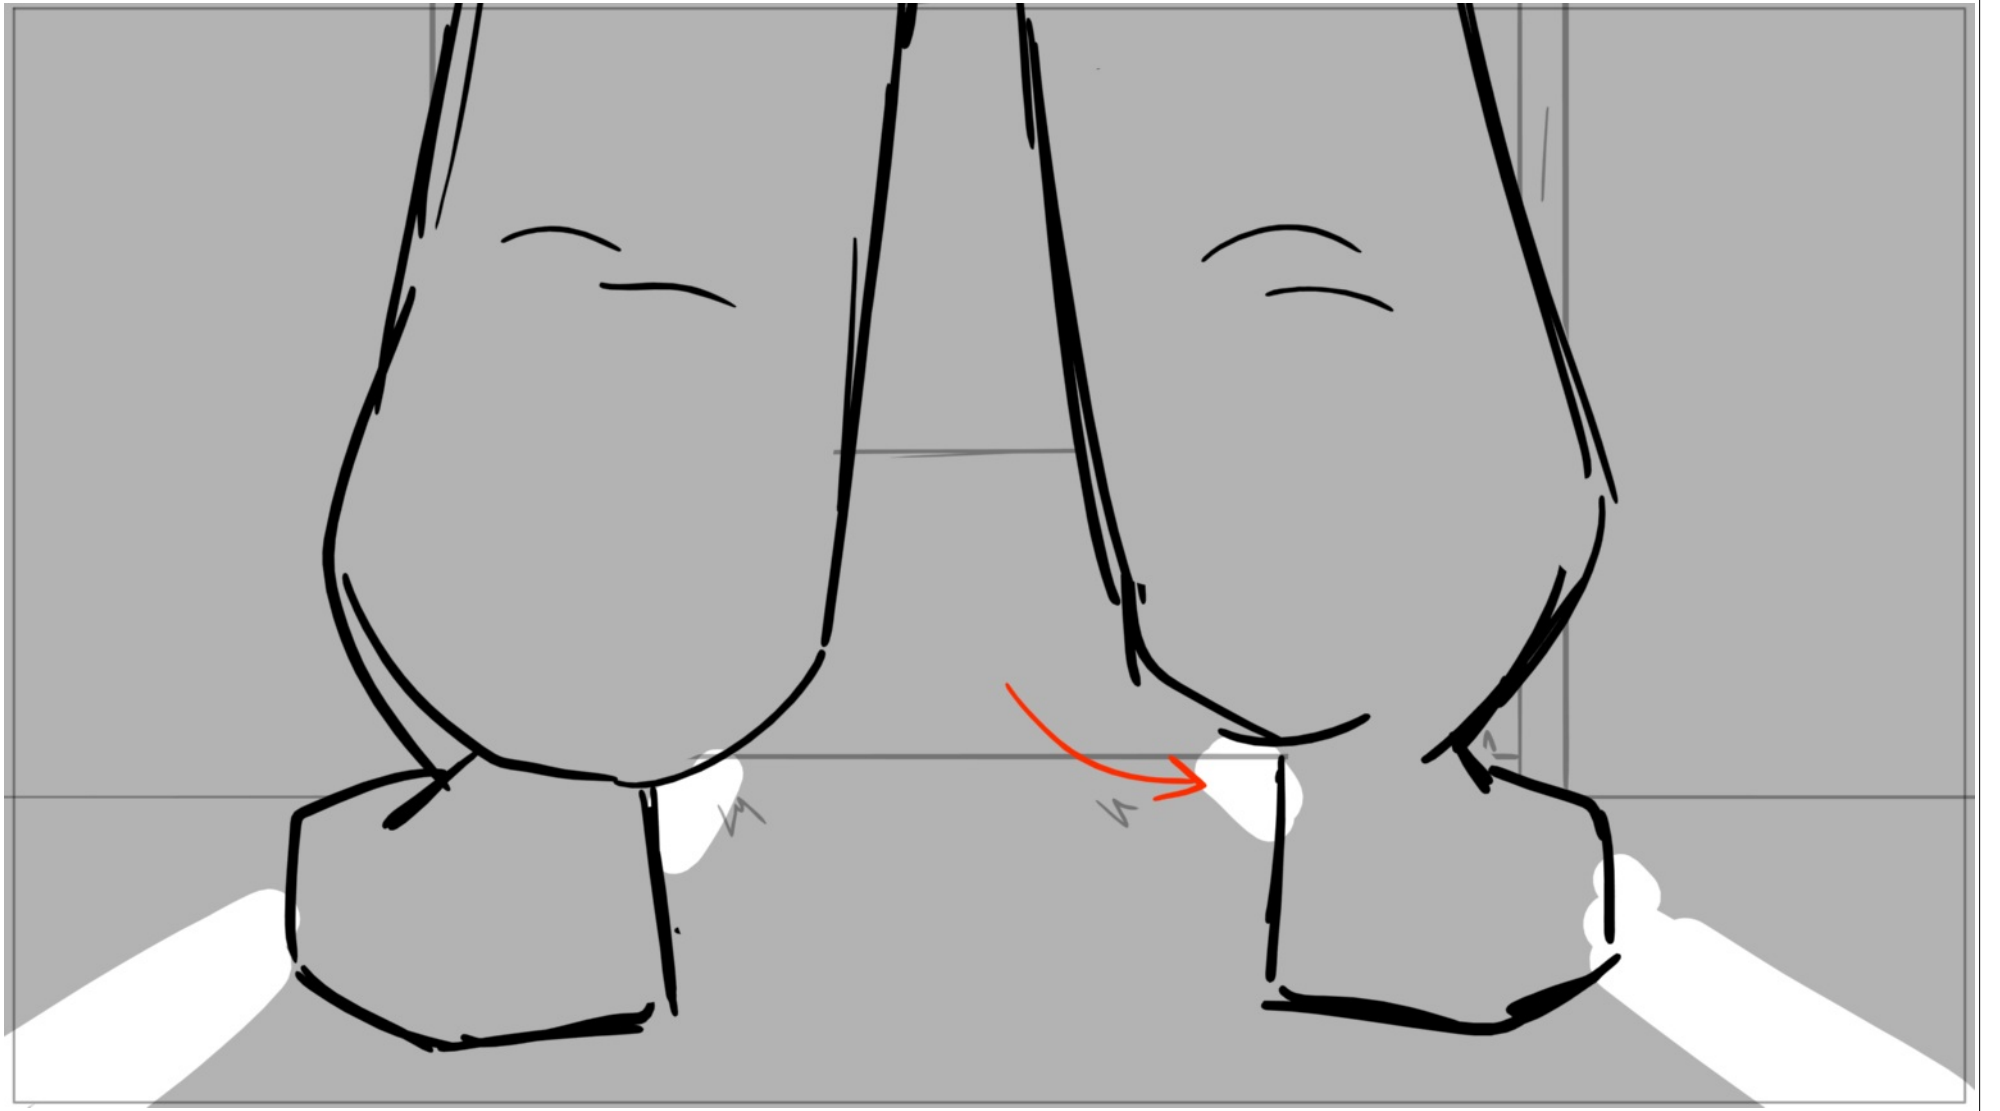

Scene	Duration	Panel	Duration
25	72	3	24