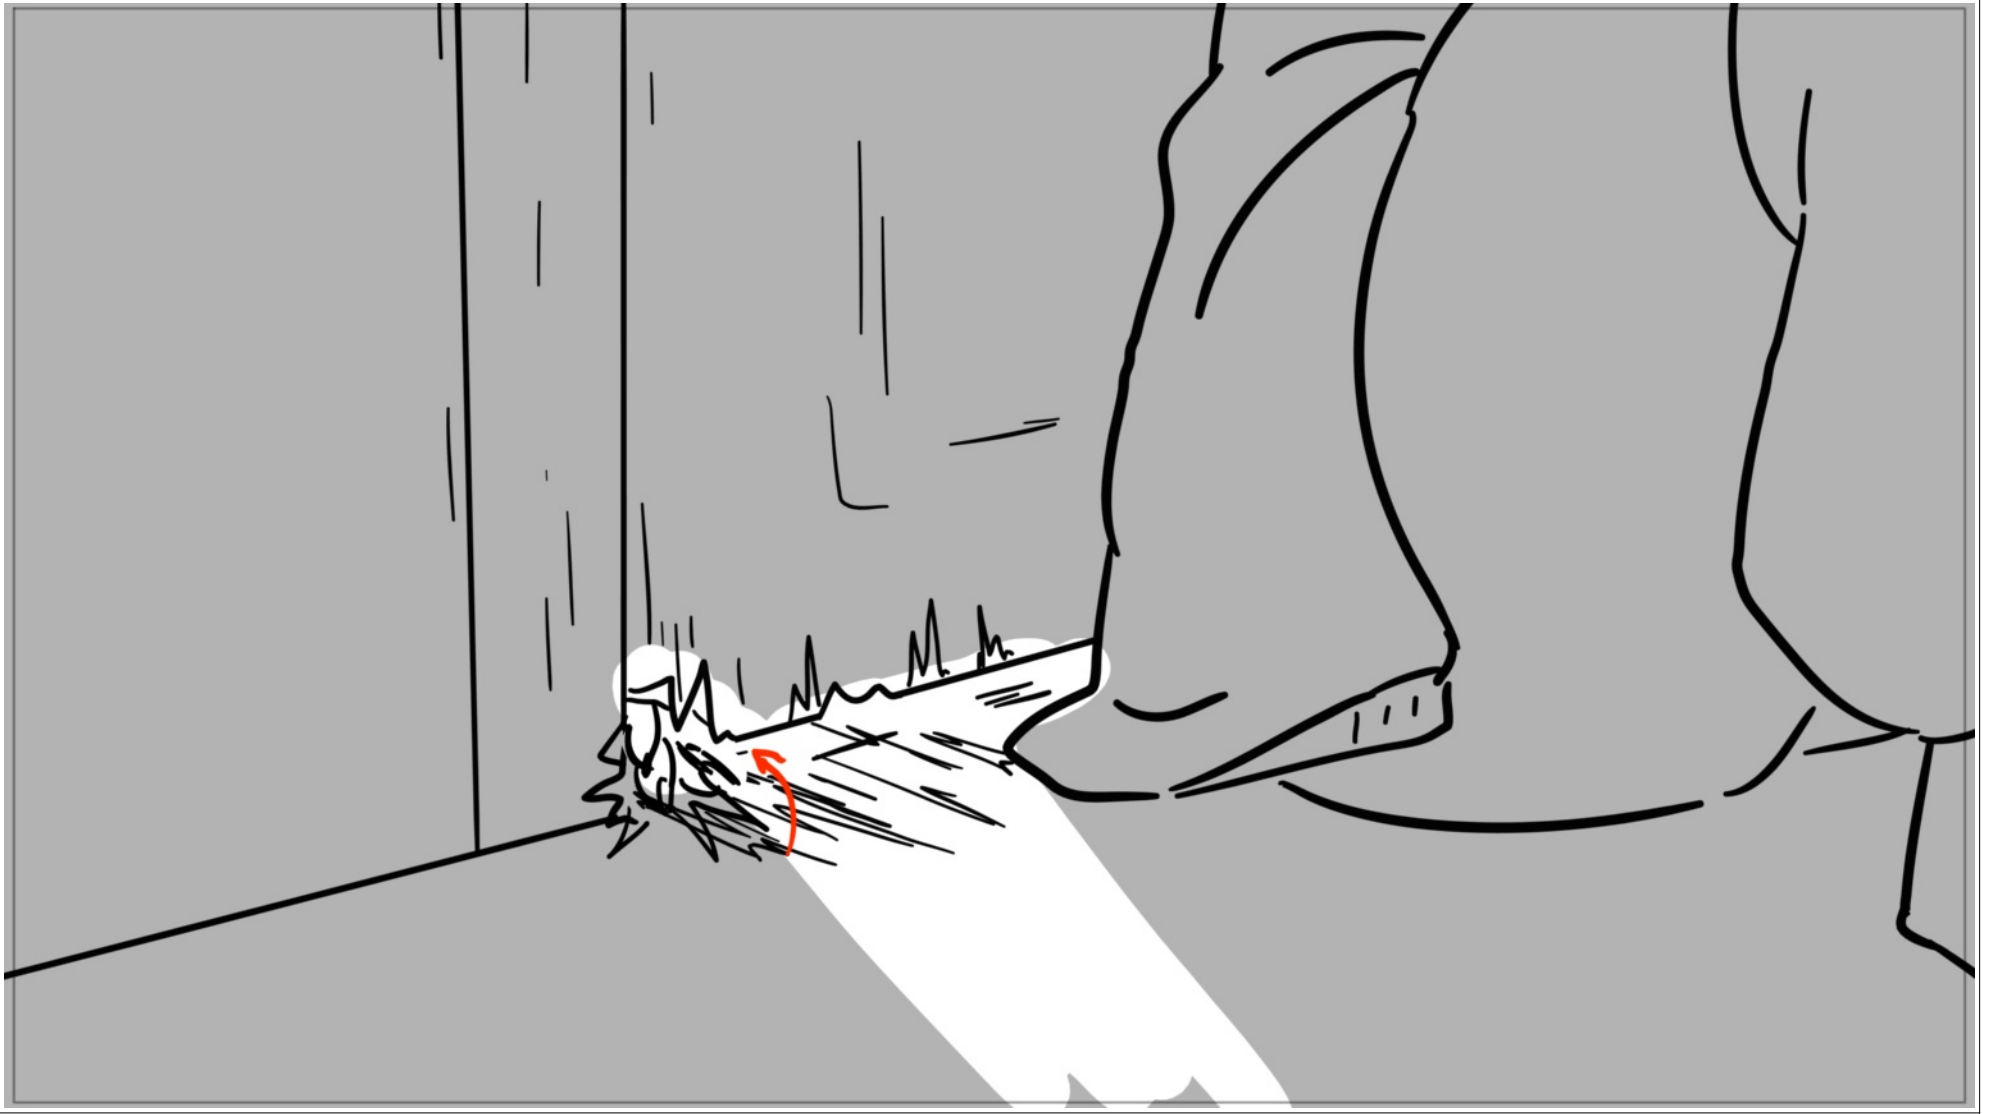

Scene	Duration	Panel	Duration
10	216	4	24