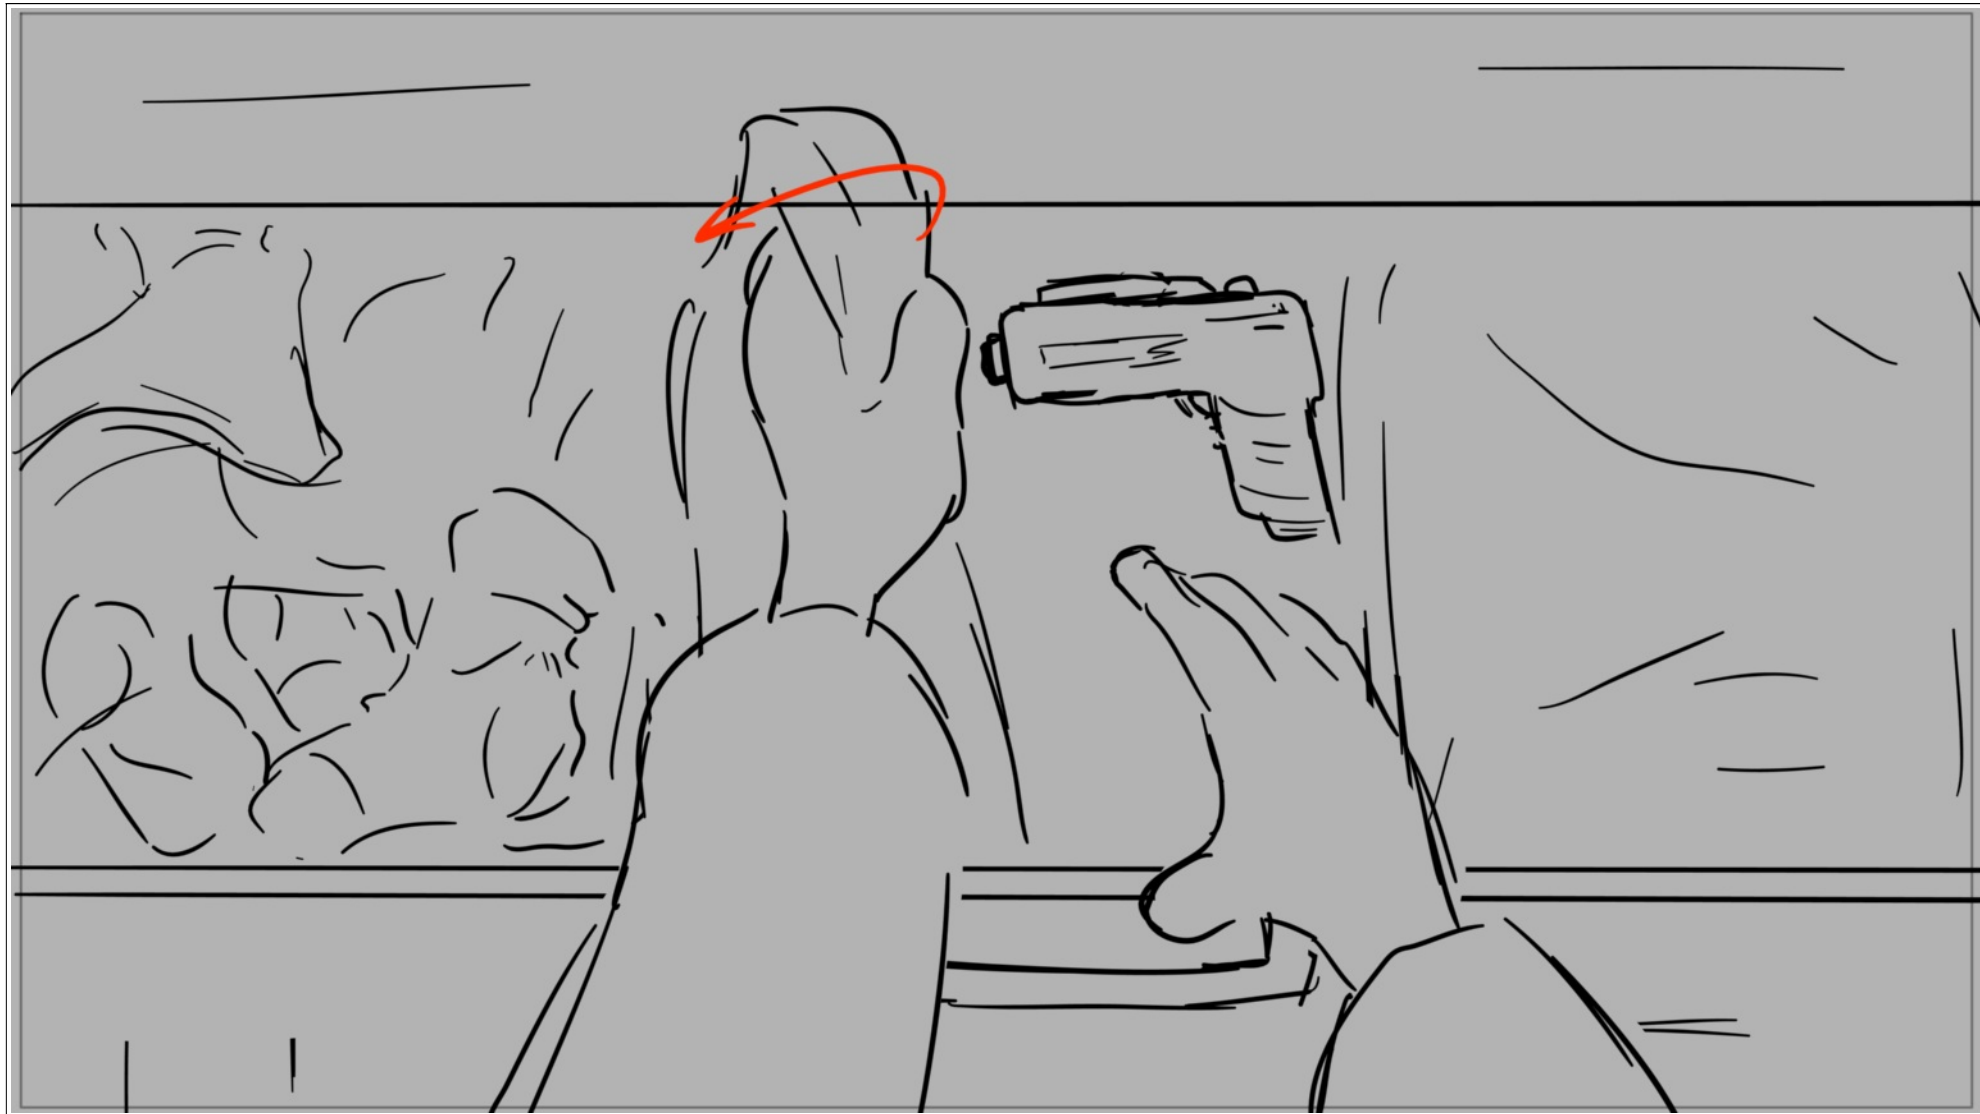

Scene	Duration	Panel	Duration
13	240	8	24