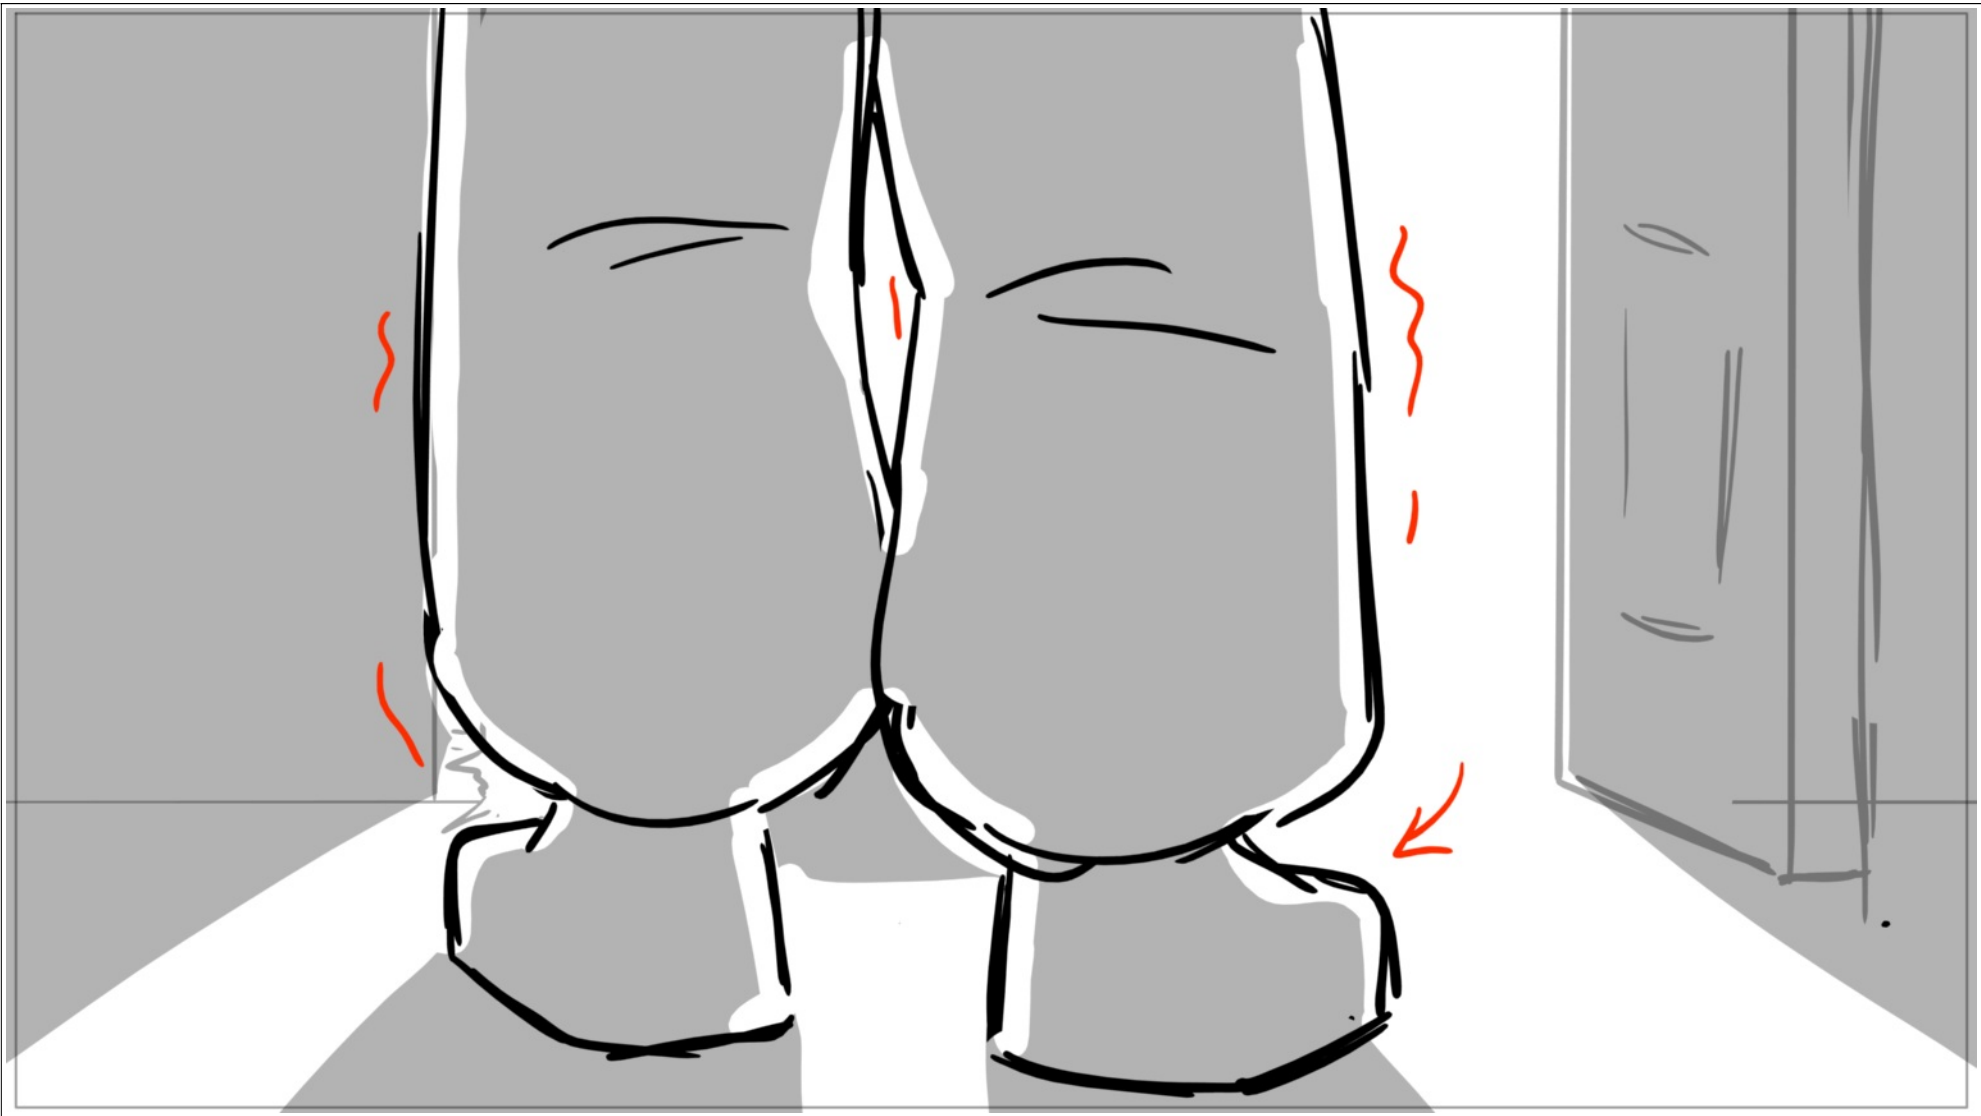

Dialog
(Thalia voice is heard trembling and breathing heavily)

Scene	Duration	Panel	Duration
27	264	9	24

Scene	Duration	Panel	Duration
27	264	10	24

Scene	Duration	Panel	Duration
27	264	11	24

Scene	Duration	Panel	Duration
28	24	1	24