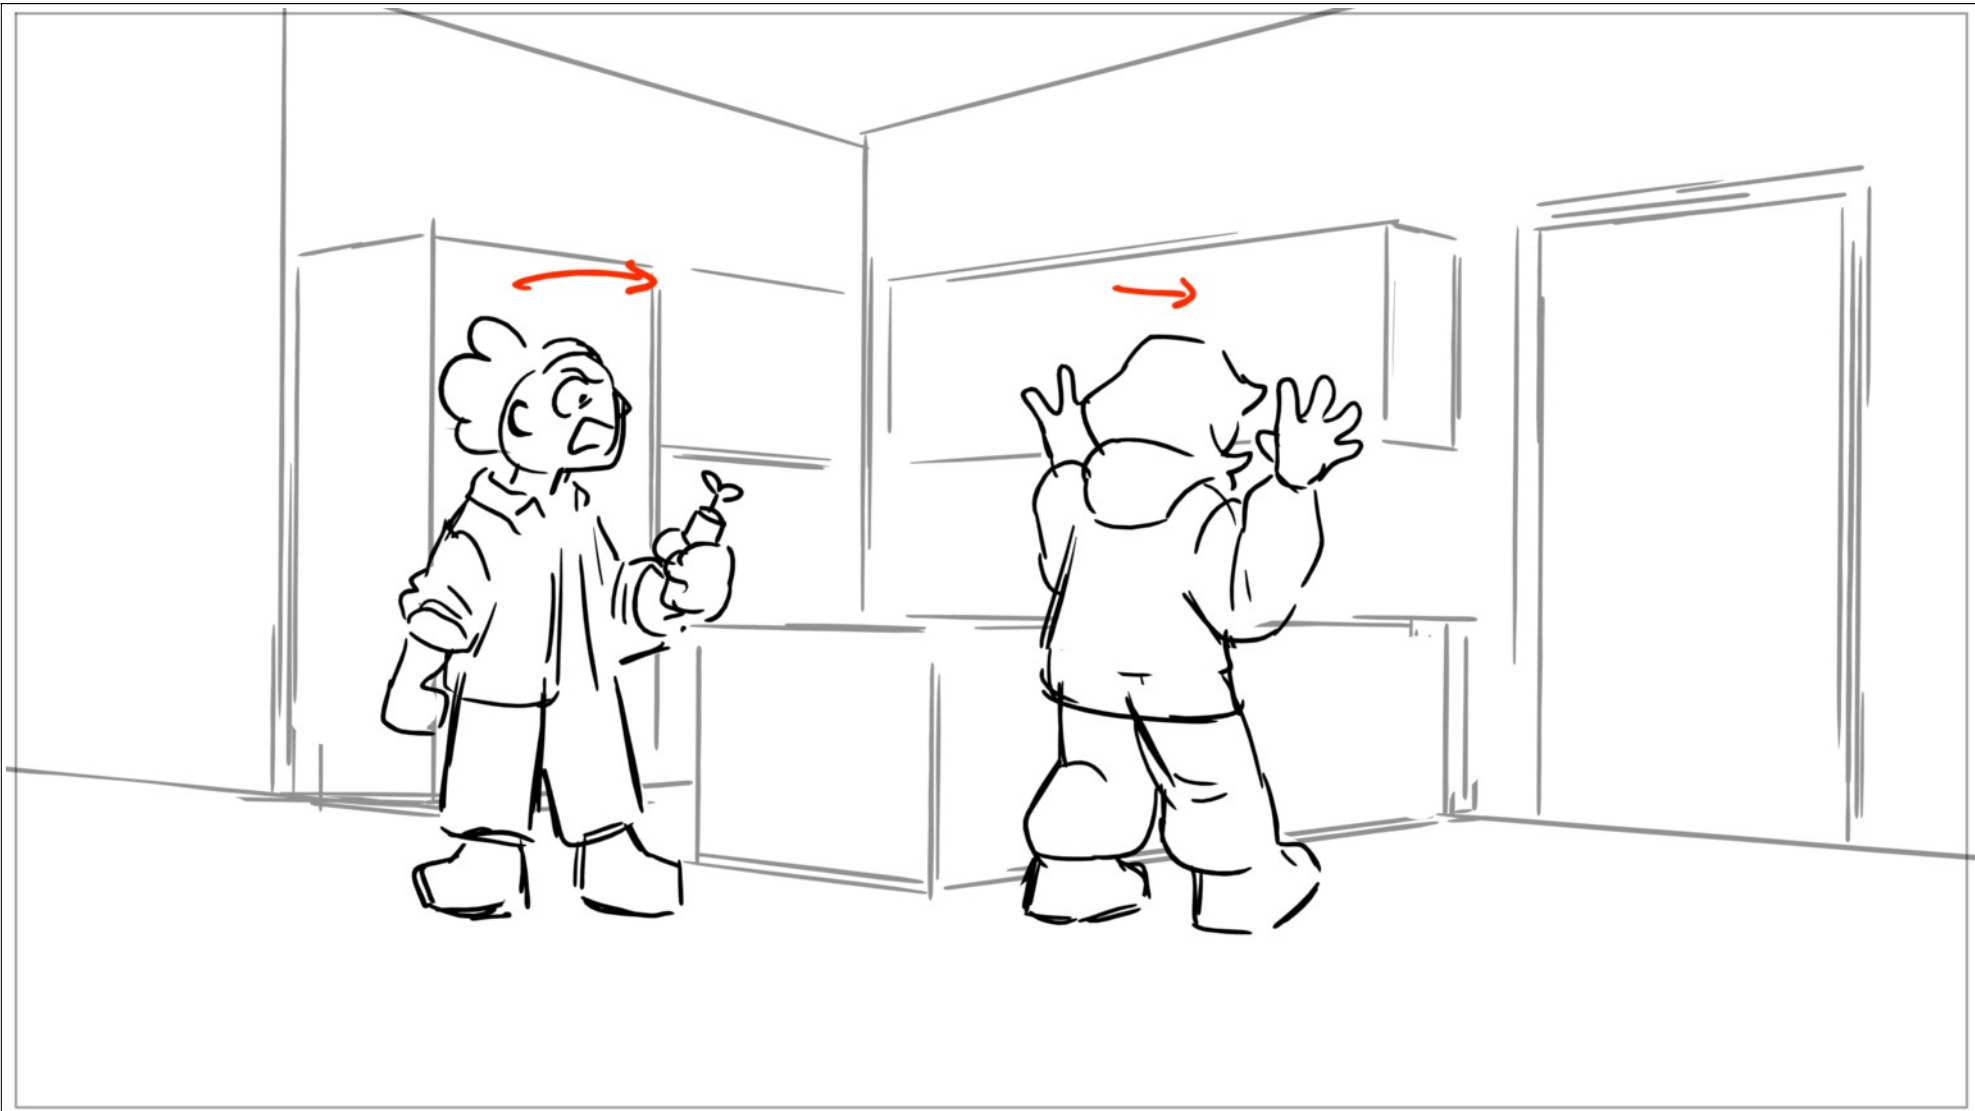

Scene	Duration	Panel	Duration
5	144	6	24

Dialog
Carmen: Excuse me?