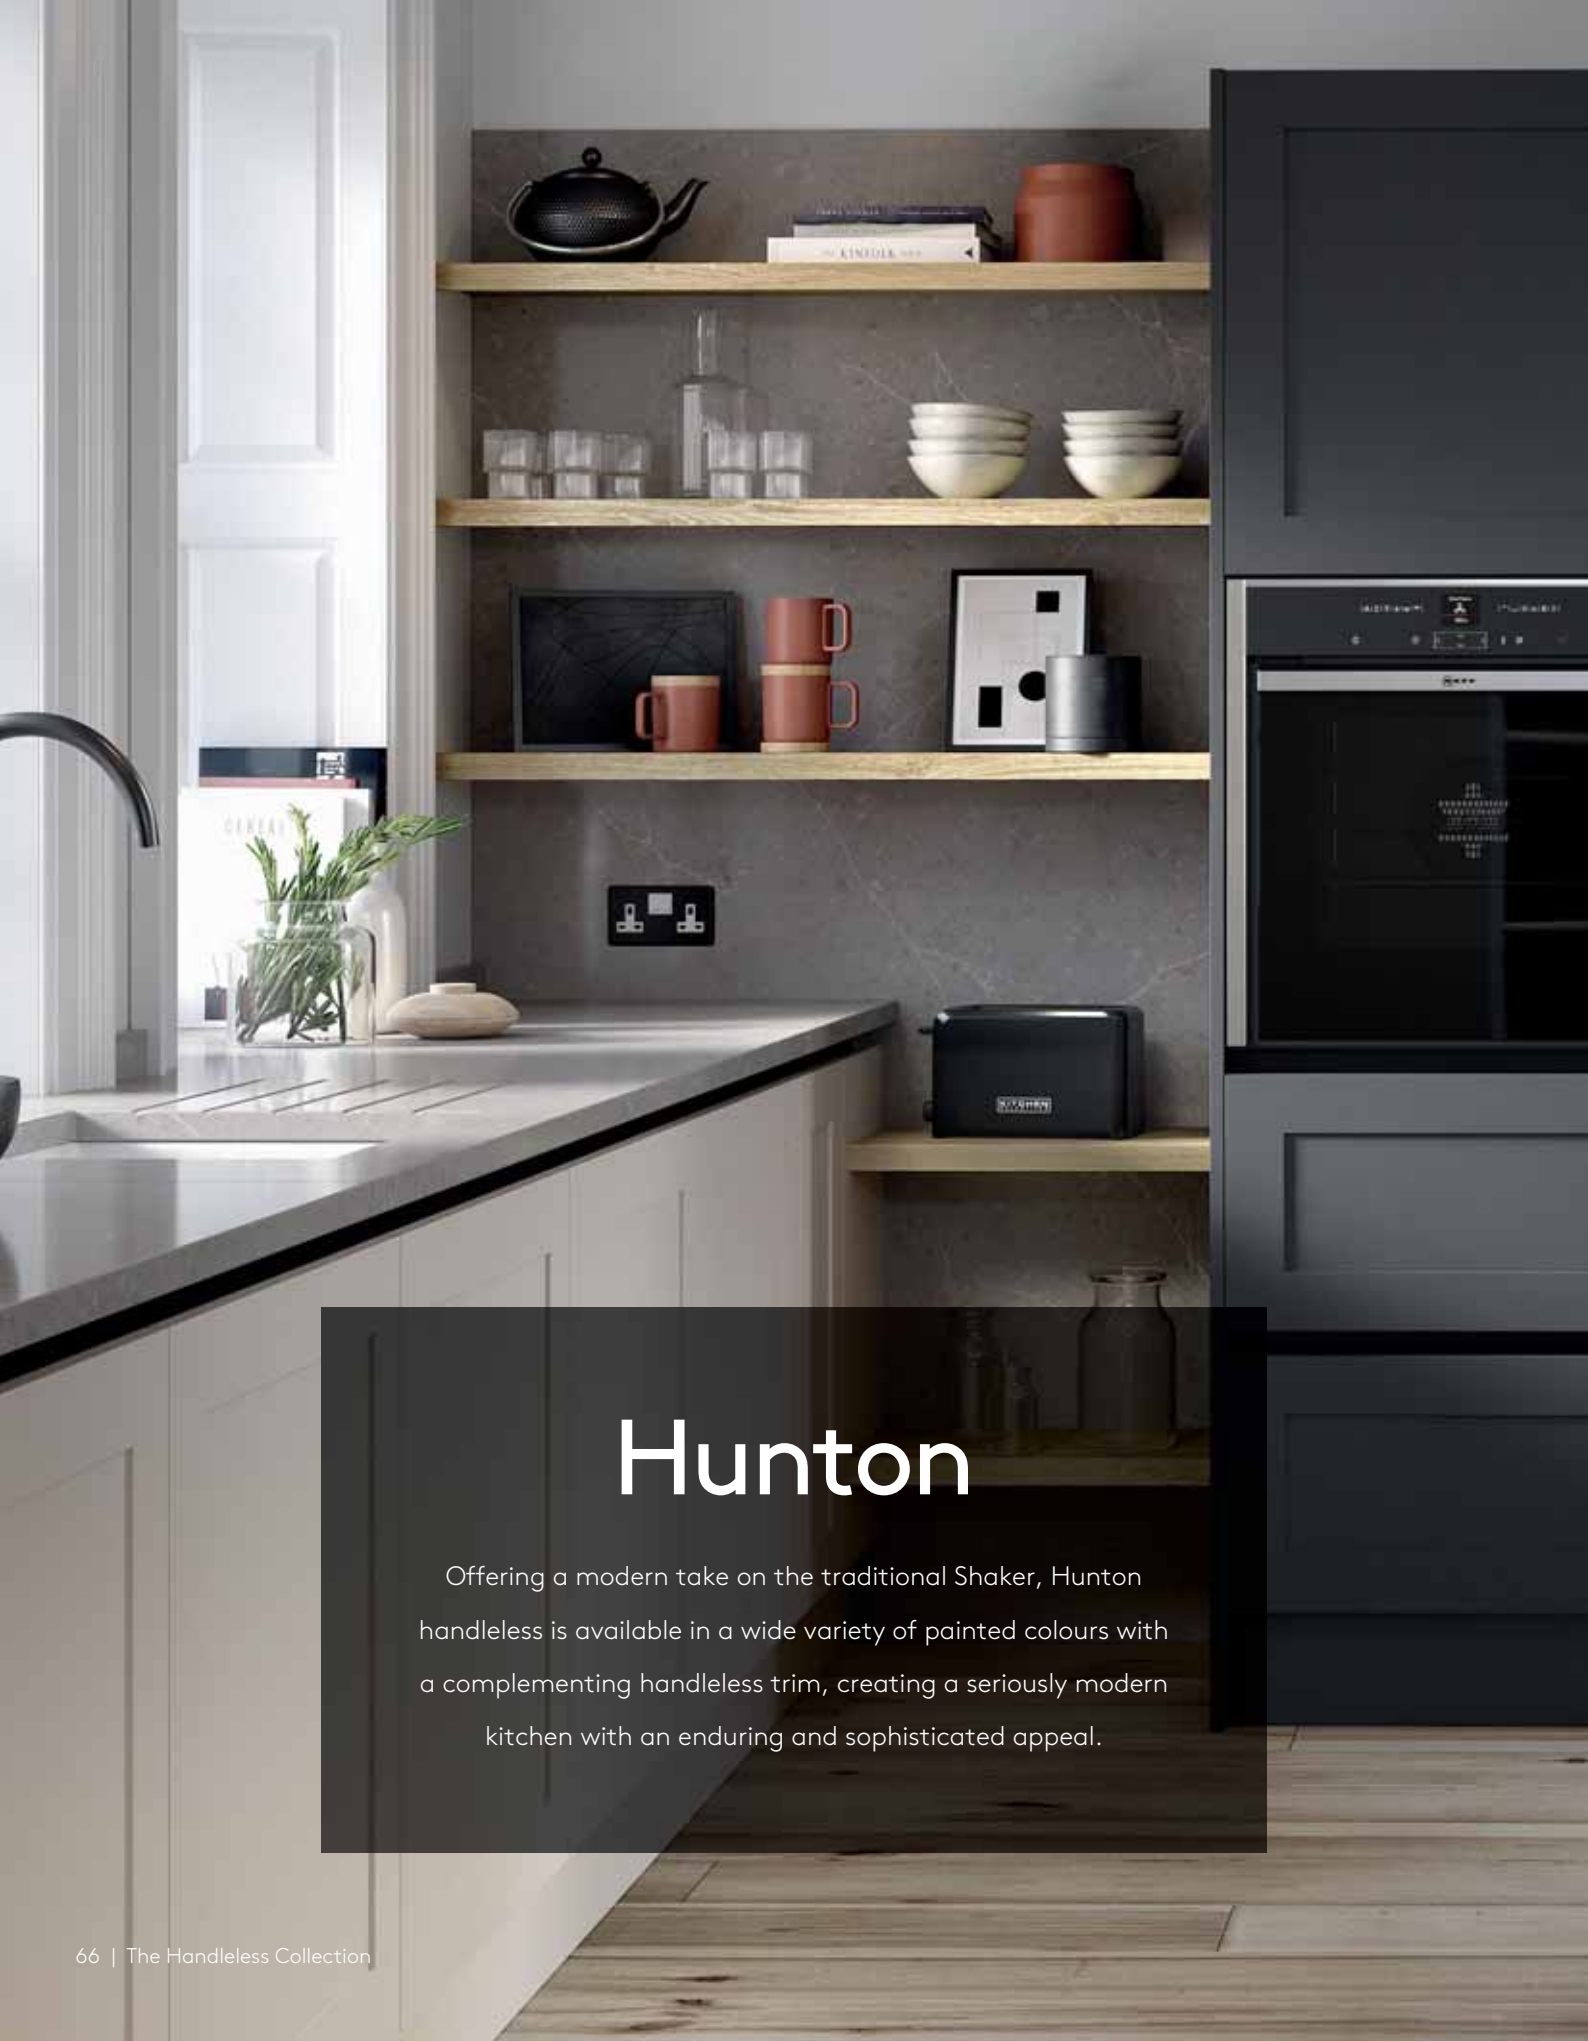

CHALK

Handleless Trim

CHALK

RYE

PAINT TO ORDER

Doors: Ellerton Partridge Grey & Charcoal | Worksurface: Strata Quartz Calacatta Gold | Handleless trim: Rye

Hunton

Offering a modern take on the traditional Shaker, Hunton handleless is available in a wide variety of painted colours with a complementing handleless trim, creating a seriously modern kitchen with an enduring and sophisticated appeal.