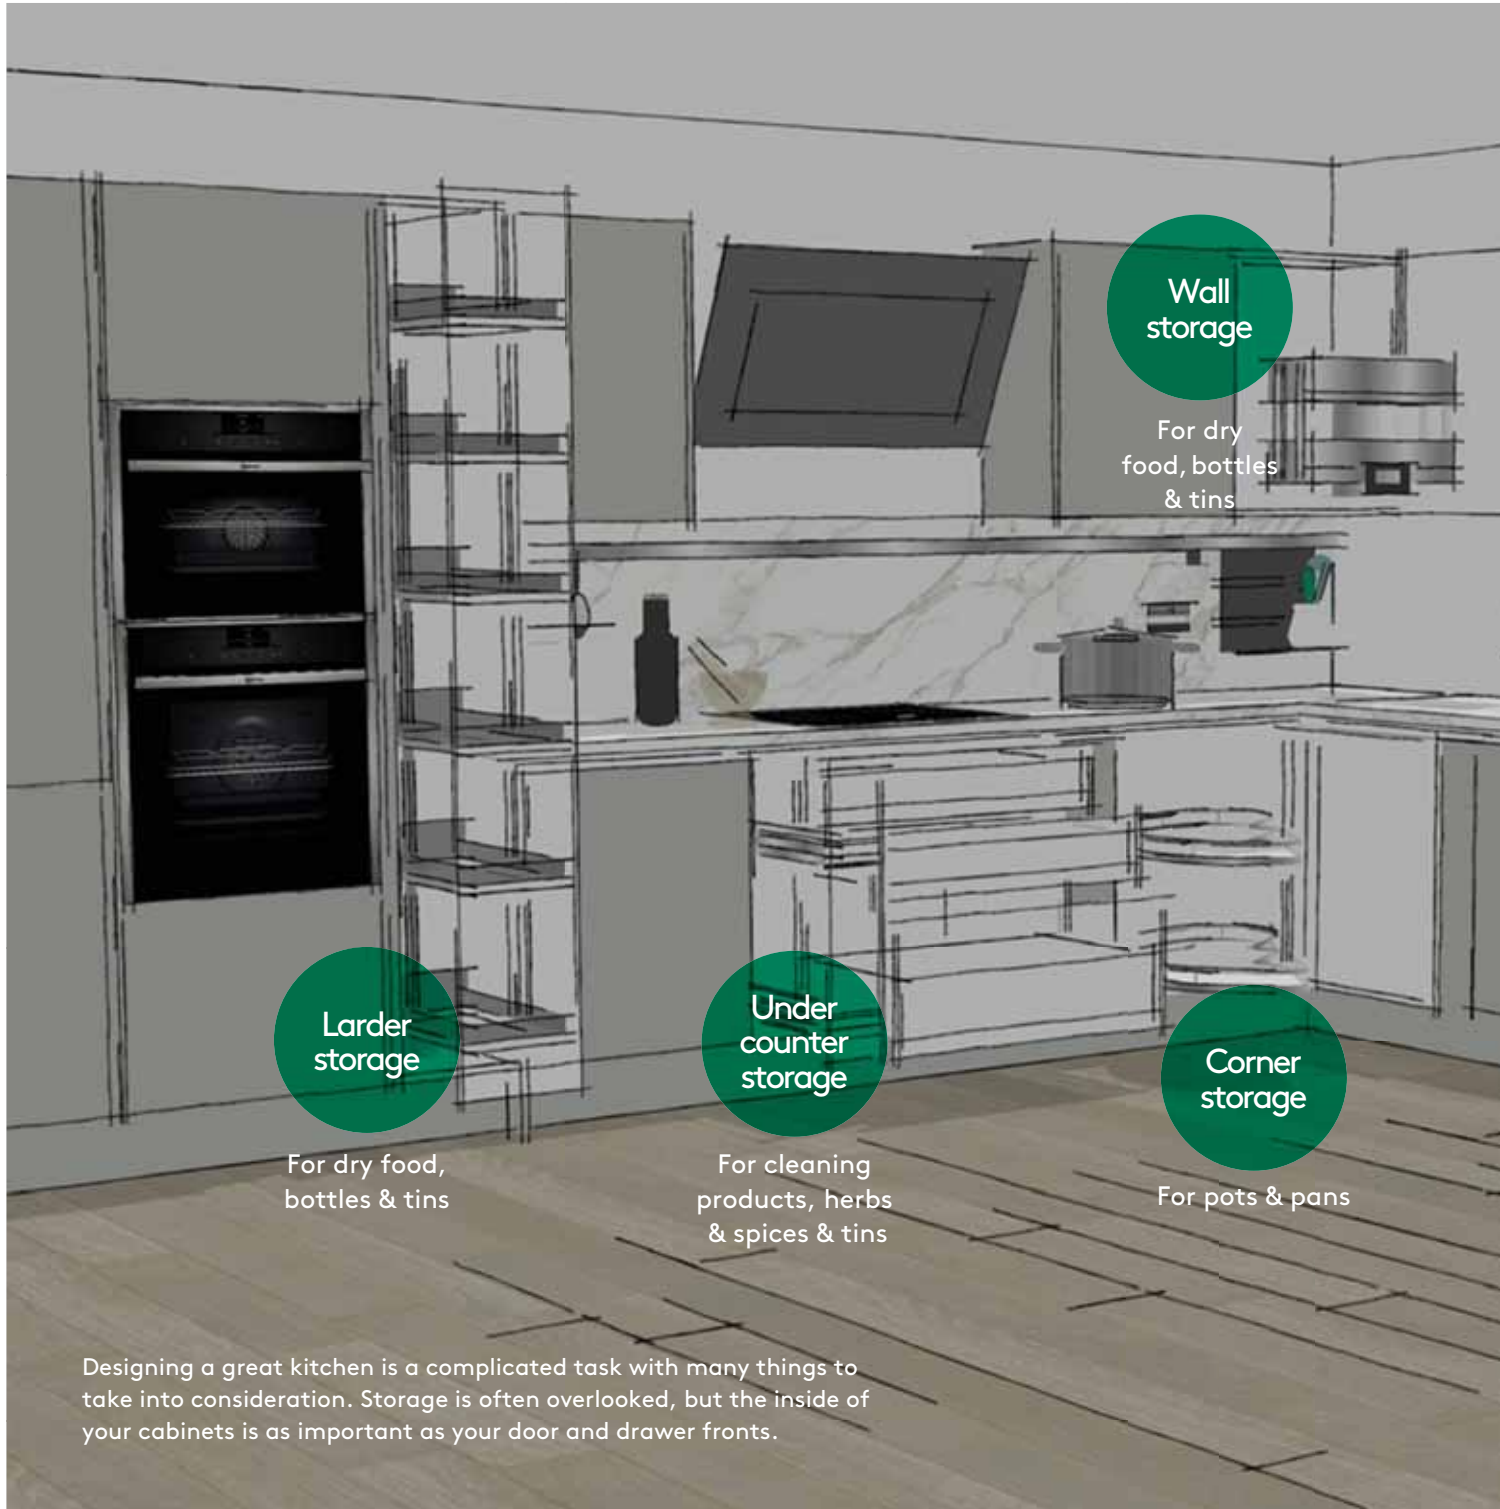

Kesseböhmer storage

Wall storage

For dry food, bottles & tins

Larder storage

For dry food, bottles & tins

Under counter storage

For cleaning products, herbs & spices & tins

Corner storage

For pots & pans

Designing a great kitchen is a complicated task with many things to take into consideration. Storage is often overlooked, but the inside of your cabinets is as important as your door and drawer fronts.