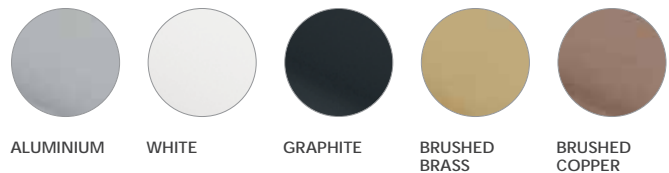

Handleless Trim

Woodgrain & Concrete effect finish only available in matching edge.