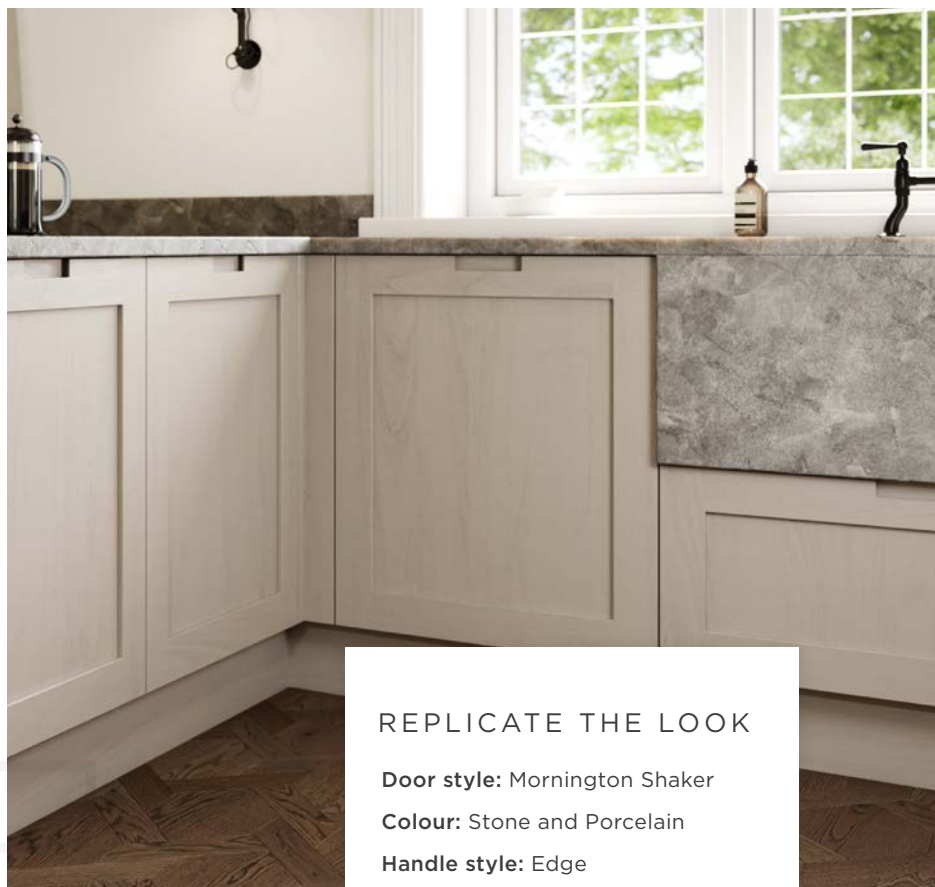

EDGE

SHOWN HERE ON MORNINGTON SHAKER

Offering a modern twist on this classic shaker, our beautifully crafted Edge handle has been subtly sculpted into the perimeter of the door, allowing for a design that is as attractive as it is functional. Appearing to be at one with the door, thanks to the perfectly painted matching backplate, the slightly turned-up corners provide a softer, unified appearance, whilst still retaining a handleless appeal.

A muted yet warming colour palette, combined with classic cornice, a striking waterfall down-stand, and open shelving, gives the illusion of a traditional farmhouse scene, whilst the U-shaped layout, full height appliance bank and exposed wine rack, allows for a 'new build' feel at the same time.

The simplistic design is continued right through to the utility room, offering the homeowner a free flowing, dynamic space, perfectly situated for a busy family life. And, ensuring the kitchen really does cater for everyone, a built-in dog shower and bed has been cleverly factored in to this multi-functional, hub of the home.

REPLICATE THE LOOK

Door style: Mornington Shaker

Colour: Stone and Porcelain

Handle style: Edge

Backplate: Matching

Worksurface: Sensa Vancouver