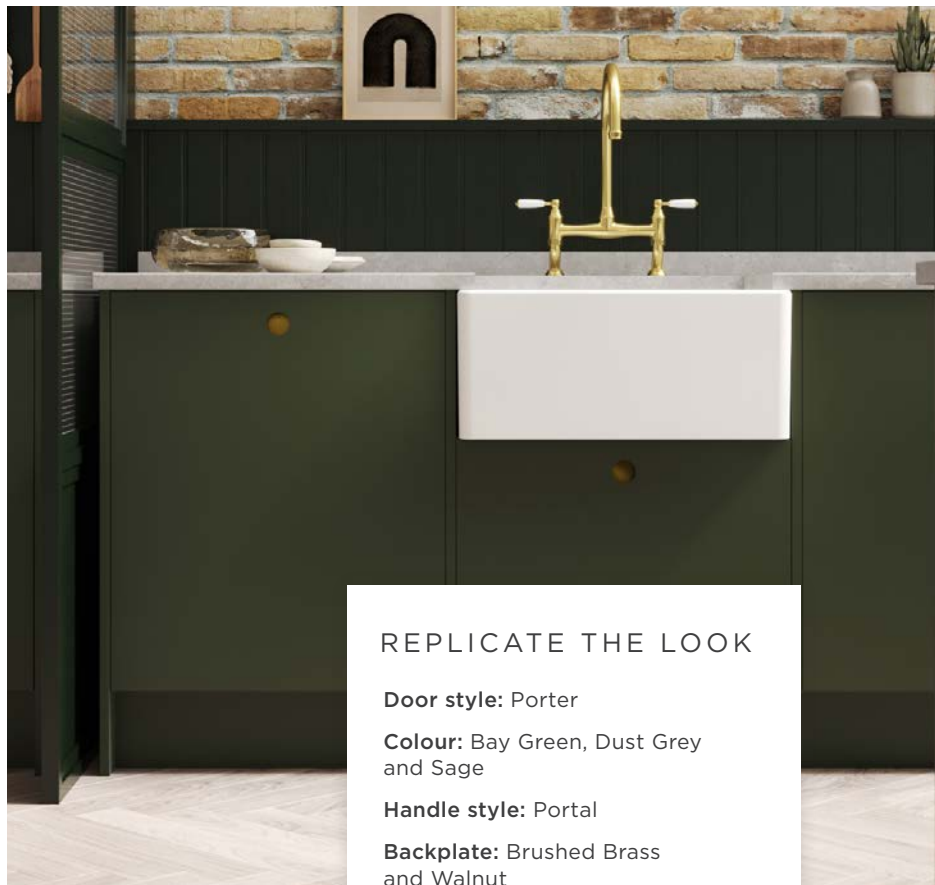

PORTAL

SHOWN HERE ON PORTER

Our best-selling contemporary slab takes on a whole new look and feel with the playful introduction of this Scandinavian inspired Portal handle.

Fusing together the industrial undertones of exposed brick, framed glass doors, and ambient wall lighting, with a bold yet traditional colour palette of Bay Green, Dust Grey and Brushed Brass, this beautifully striking kitchen offers a seamless harmony between modern and classic that will work well in any Urban setting.

Encapsulating the entire space, the Portal handle is the perfect partner to work within a multifunctional living environment. From the elegant and soft kitchen, to the retro yet extremely desirable media work unit, this unique handle captures your attention, revealing just enough of its round, contrasting Brushed Brass and Walnut backplate to add a bold, crafted detail to your design.

REPLICATE THE LOOK

Door style: Porter

Colour: Bay Green, Dust Grey and Sage

Handle style: Portal

Backplate: Brushed Brass and Walnut

Worksurface: Strata Quartz Trinity Concrete