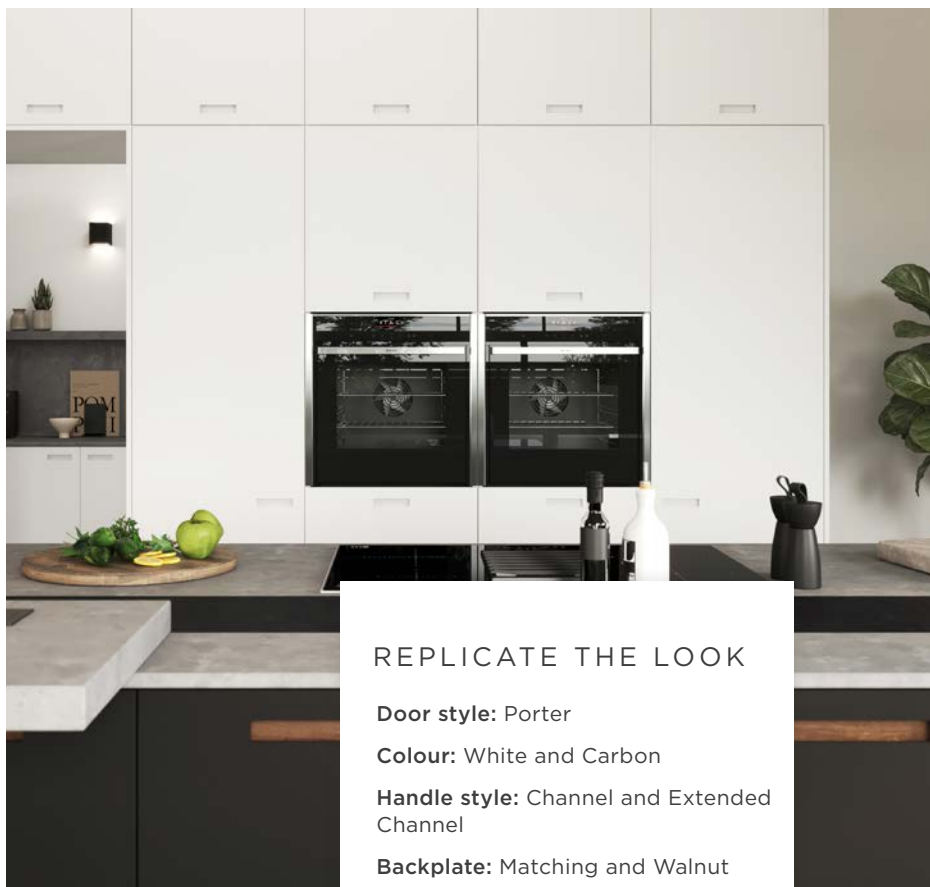

Synonymous with German kitchens, this space has everything you would expect from 21st century design, carefully considering every element to ensure it delivers a highly functional aesthetic that exudes luxe and ambience. Floor-to-ceiling wall units, housing an appliance bank and cleverly composed cook's cabinet, blend beautifully with a super contemporary, imposing island, to offer maximum impact with minimum effort. Beautifully separated by a Silestone Seaport breakfast bar, the double Island offers a multifunctional space for food preparation and a wet area, whereas the Walnut backplates, open shelving and huge windows, allow for a natural ambience letting the outside flood within.