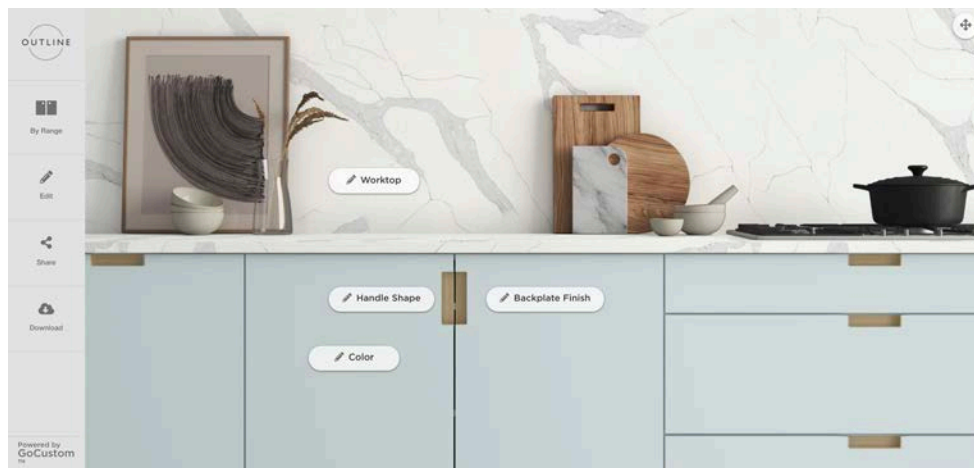

CADET

PAIR WITH
RECOMMENDED
HANDLES

Sometimes, the functionality of your kitchen or your unique individual style, might warrant a combination of Outline integrated and traditional handle types.

That's why, we have an extensive collection of standard handles available in an array of complementing finishes for you to choose from - to ensure every possibility has been carefully considered.

PICTURE EVERY POSSIBILITY

Explore the wealth of design options available by using our Outline Configurator online.

With over 2,500 combinations, this handy tool is the easiest way to explore our collection of door styles, colours and backplate options.