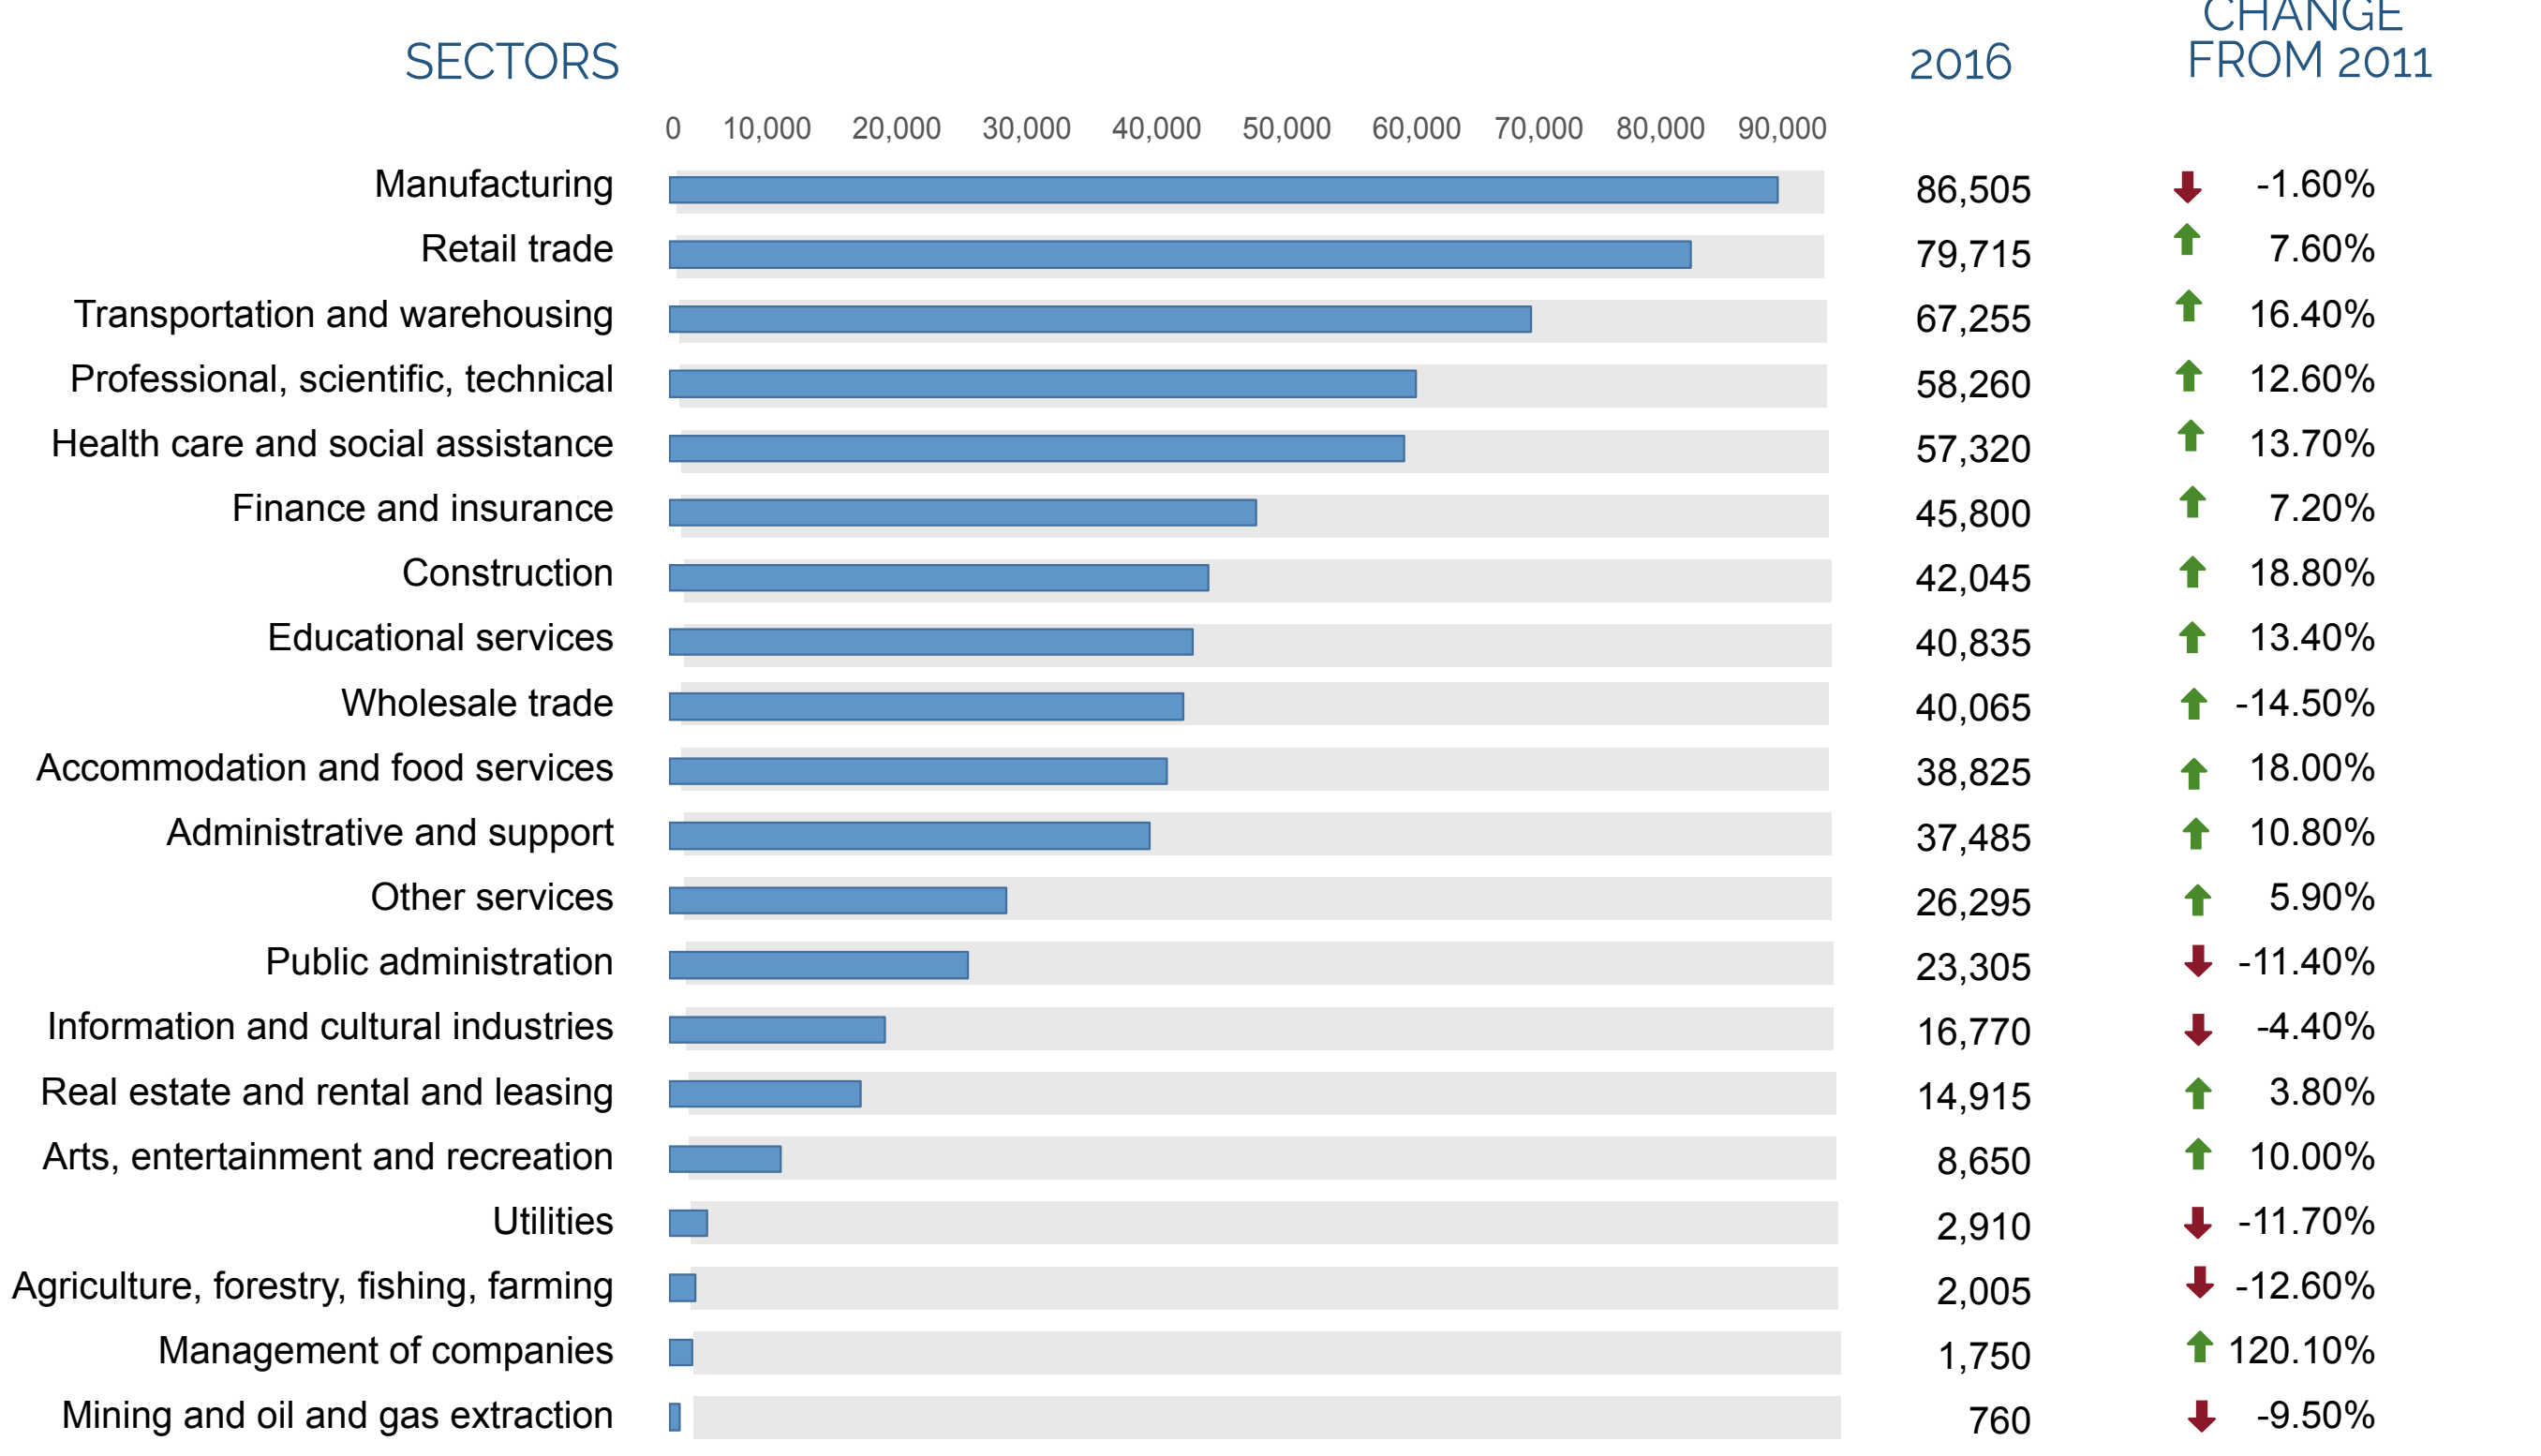

Total **691,470**

PEOPLE EMPLOYED IN PEEL IN 2016

↑ 6.7 %
CHANGE FROM 2011

Top Employment Sectors in Peel

Sectors that Depend on Government Funding

Men and Women-Fields of Study

21.1% of women aged 25 to 64 with a bachelor's degree or higher studied STEM (science, technology, engineering and mathematics), compared with 43.1% of men.

56.9% of men studied BHASE (non-STEM) fields of study such as business, humanities, health, arts, social sciences, and education.

2016 EMPLOYMENT BY OCCUPATION IN PEEL

Growth Areas in Occupations

Commuting: How People Got to Work in 2016