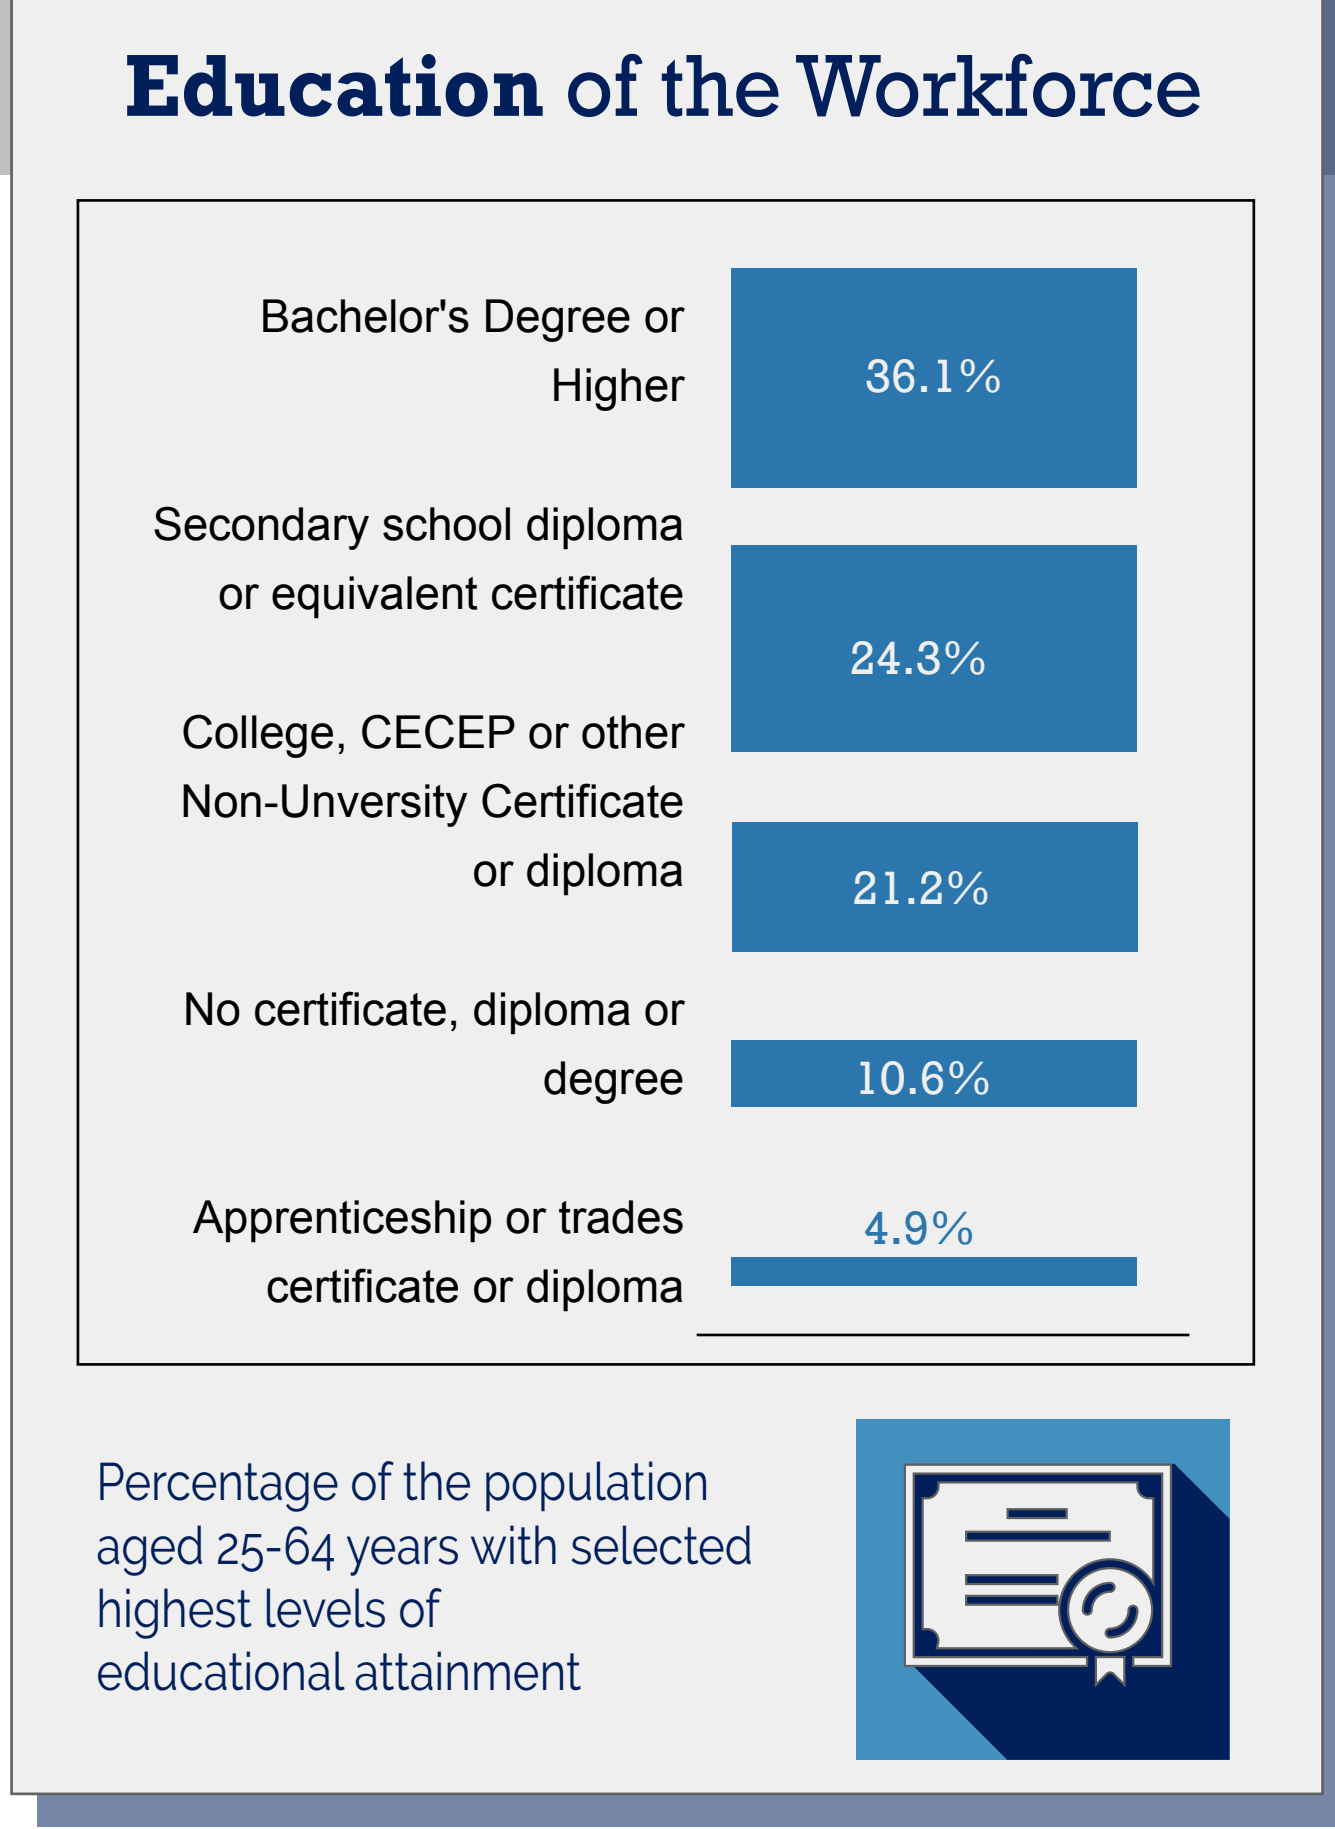

Total **691,470**

PEOPLE EMPLOYED IN PEEL IN 2016

↑ 6.7 %
CHANGE FROM 2011

Top Employment Sectors in Peel

Sectors that Depend on Government Funding

Men and Women-Fields of Study

21.1% of women aged 25 to 64 with a bachelor's degree or higher studied STEM (science, technology, engineering and mathematics), compared with 43.1% of men.

56.9% of men studied BHASE (non-STEM) fields of study such as business, humanities, health, arts, social sciences, and education.

2016 EMPLOYMENT BY OCCUPATION IN PEEL

Growth Areas in Occupations

Commuting: How People Got to Work in 2016