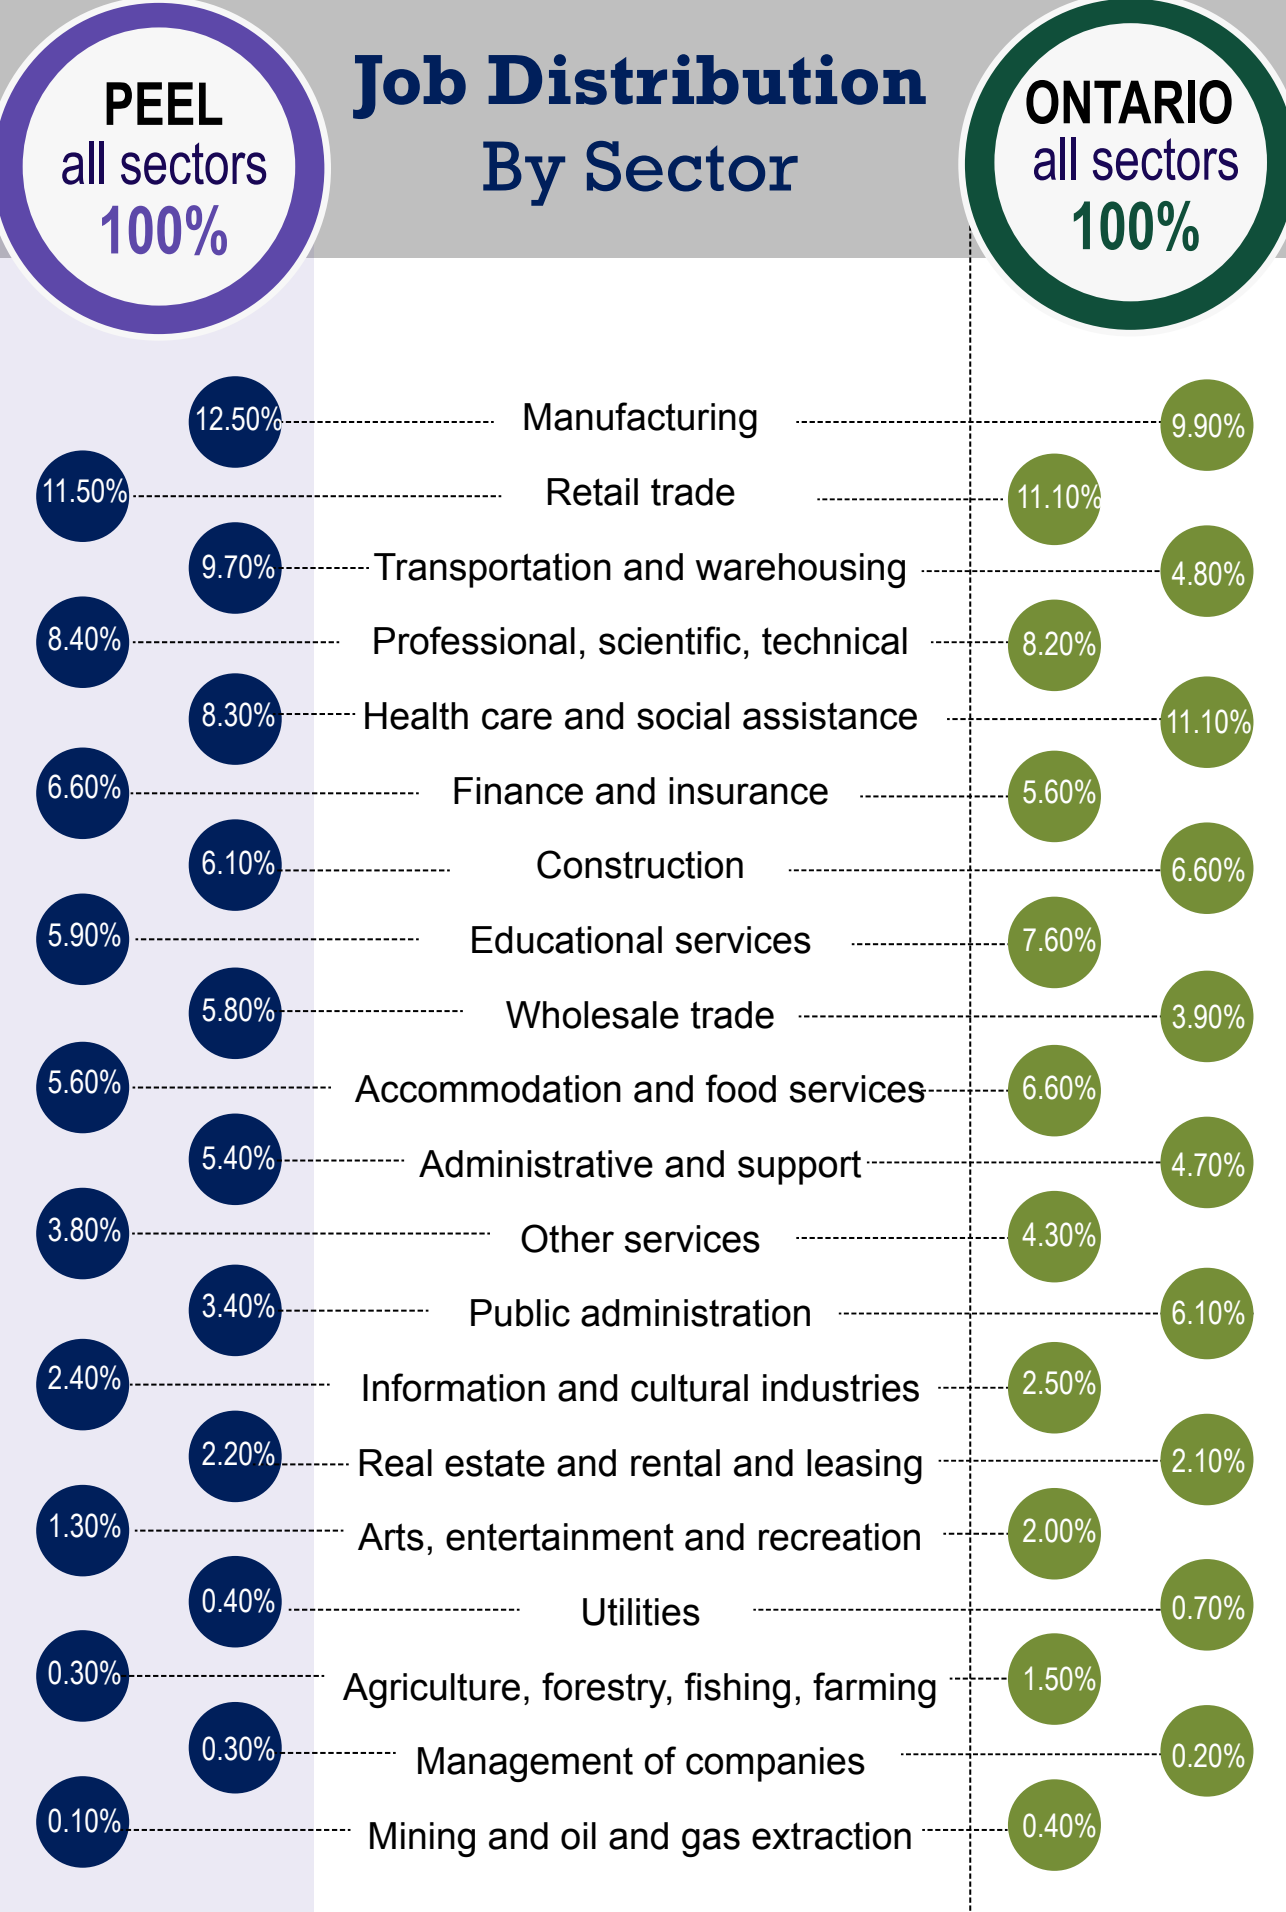

Total **691,470**

PEOPLE EMPLOYED IN PEEL IN 2016

↑ 6.7 %
CHANGE FROM 2011

Top Employment Sectors in Peel

Sectors that Depend on Government Funding

Men and Women-Fields of Study

21.1% of women aged 25 to 64 with a bachelor's degree or higher studied STEM (science, technology, engineering and mathematics), compared with 43.1% of men.