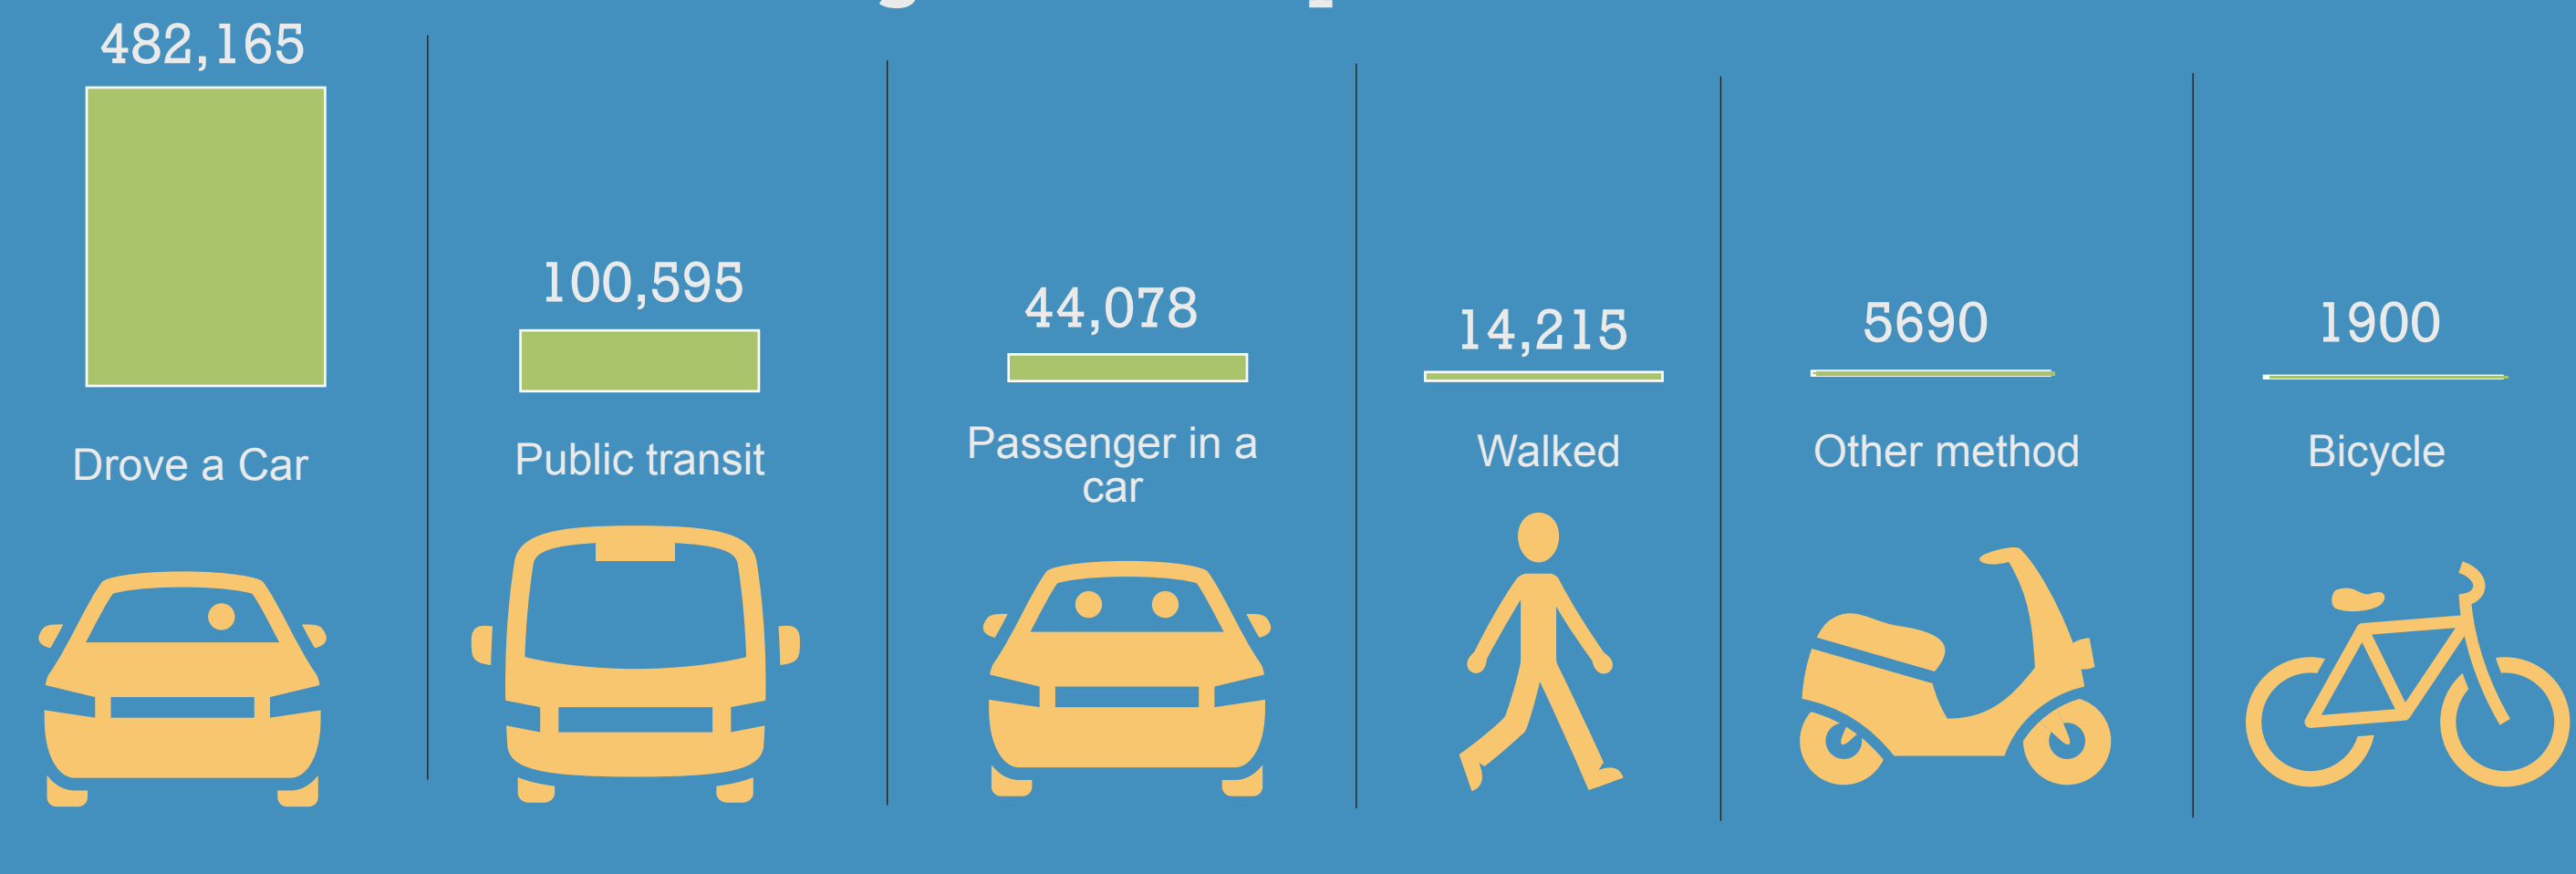

Total **691,470**

PEOPLE EMPLOYED IN PEEL IN 2016

↑ 6.7 %
CHANGE FROM 2011

Top Employment Sectors in Peel

Sectors that Depend on Government Funding

Men and Women-Fields of Study

21.1% of women aged 25 to 64 with a bachelor's degree or higher studied STEM (science, technology, engineering and mathematics), compared with 43.1% of men.

56.9% of men studied BHASE (non-STEM) fields of study such as business, humanities, health, arts, social sciences, and education.

2016 EMPLOYMENT BY OCCUPATION IN PEEL

Growth Areas in Occupations

Commuting: How People Got to Work in 2016