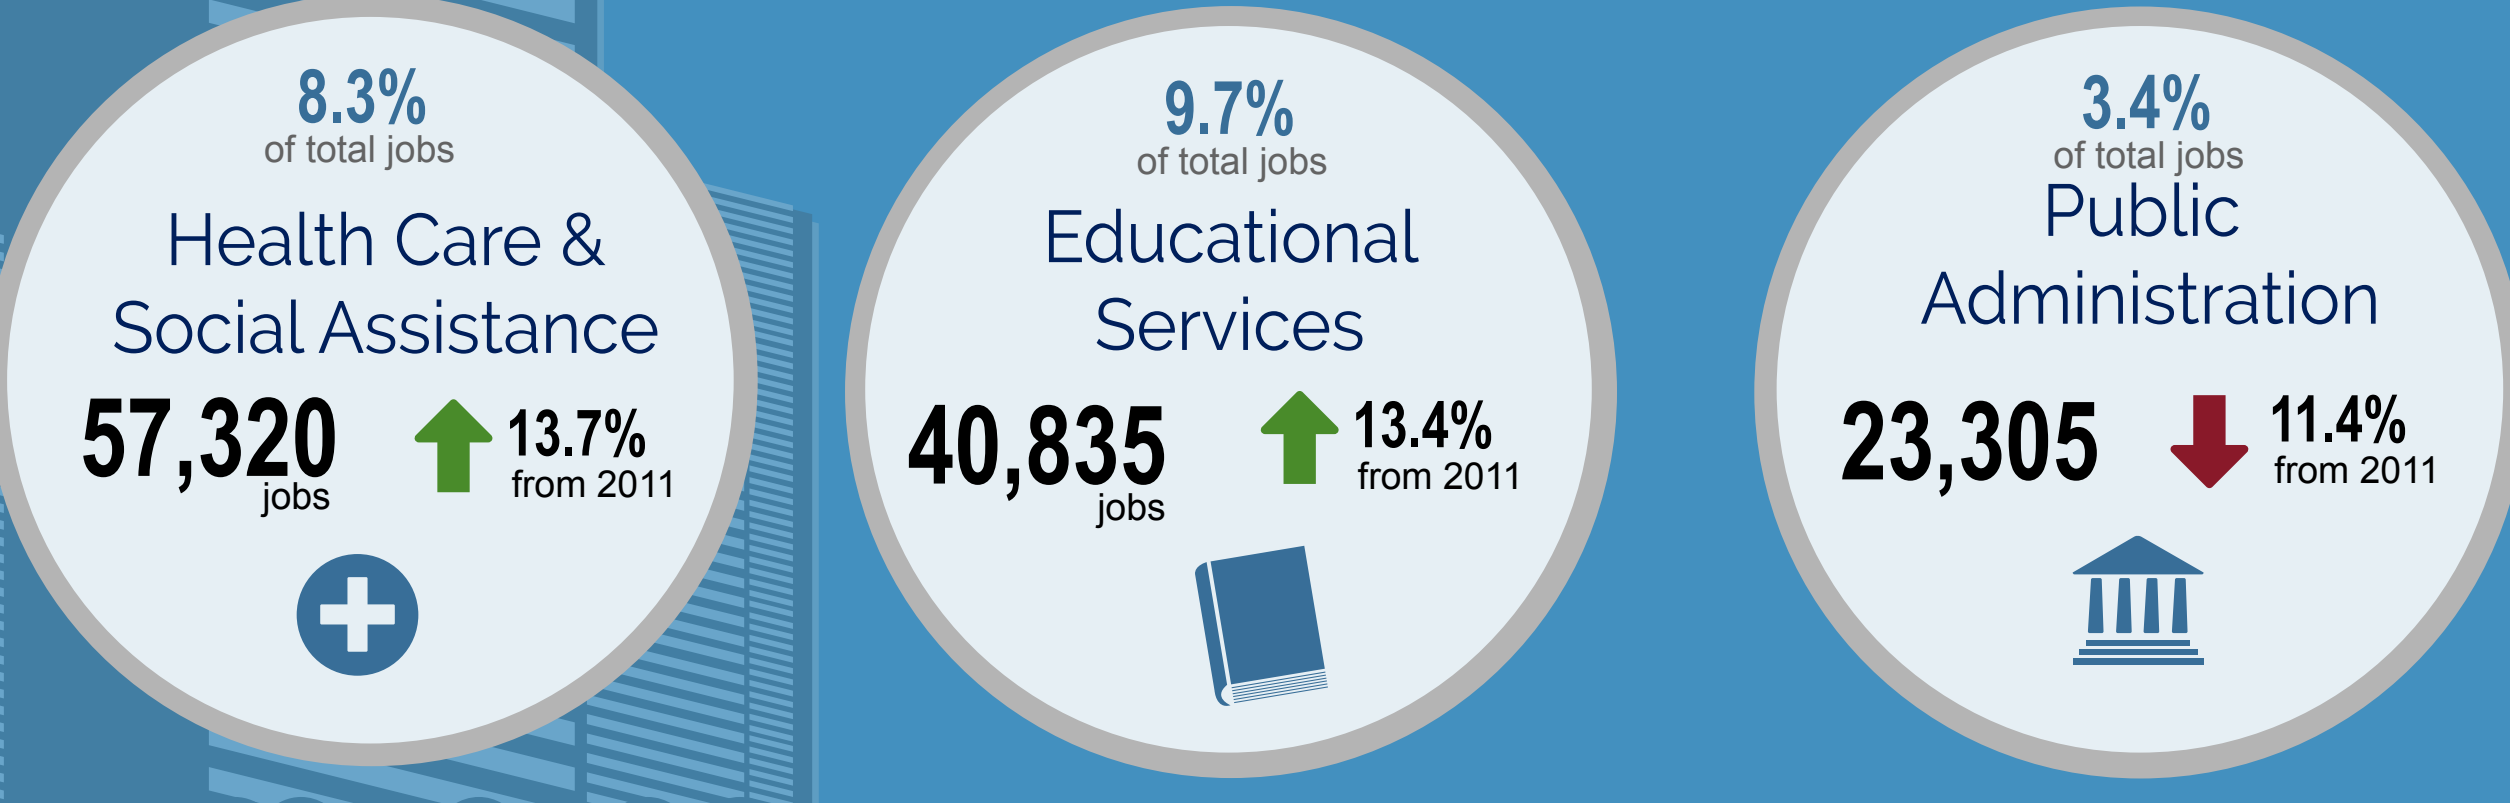

Total **691,470**

PEOPLE EMPLOYED IN PEEL IN 2016

↑ 6.7 %
CHANGE FROM 2011

Top Employment Sectors in Peel

Sectors that Depend on Government Funding

Men and Women-Fields of Study

21.1% of women aged 25 to 64 with a bachelor's degree or higher studied STEM (science, technology, engineering and mathematics), compared with 43.1% of men.