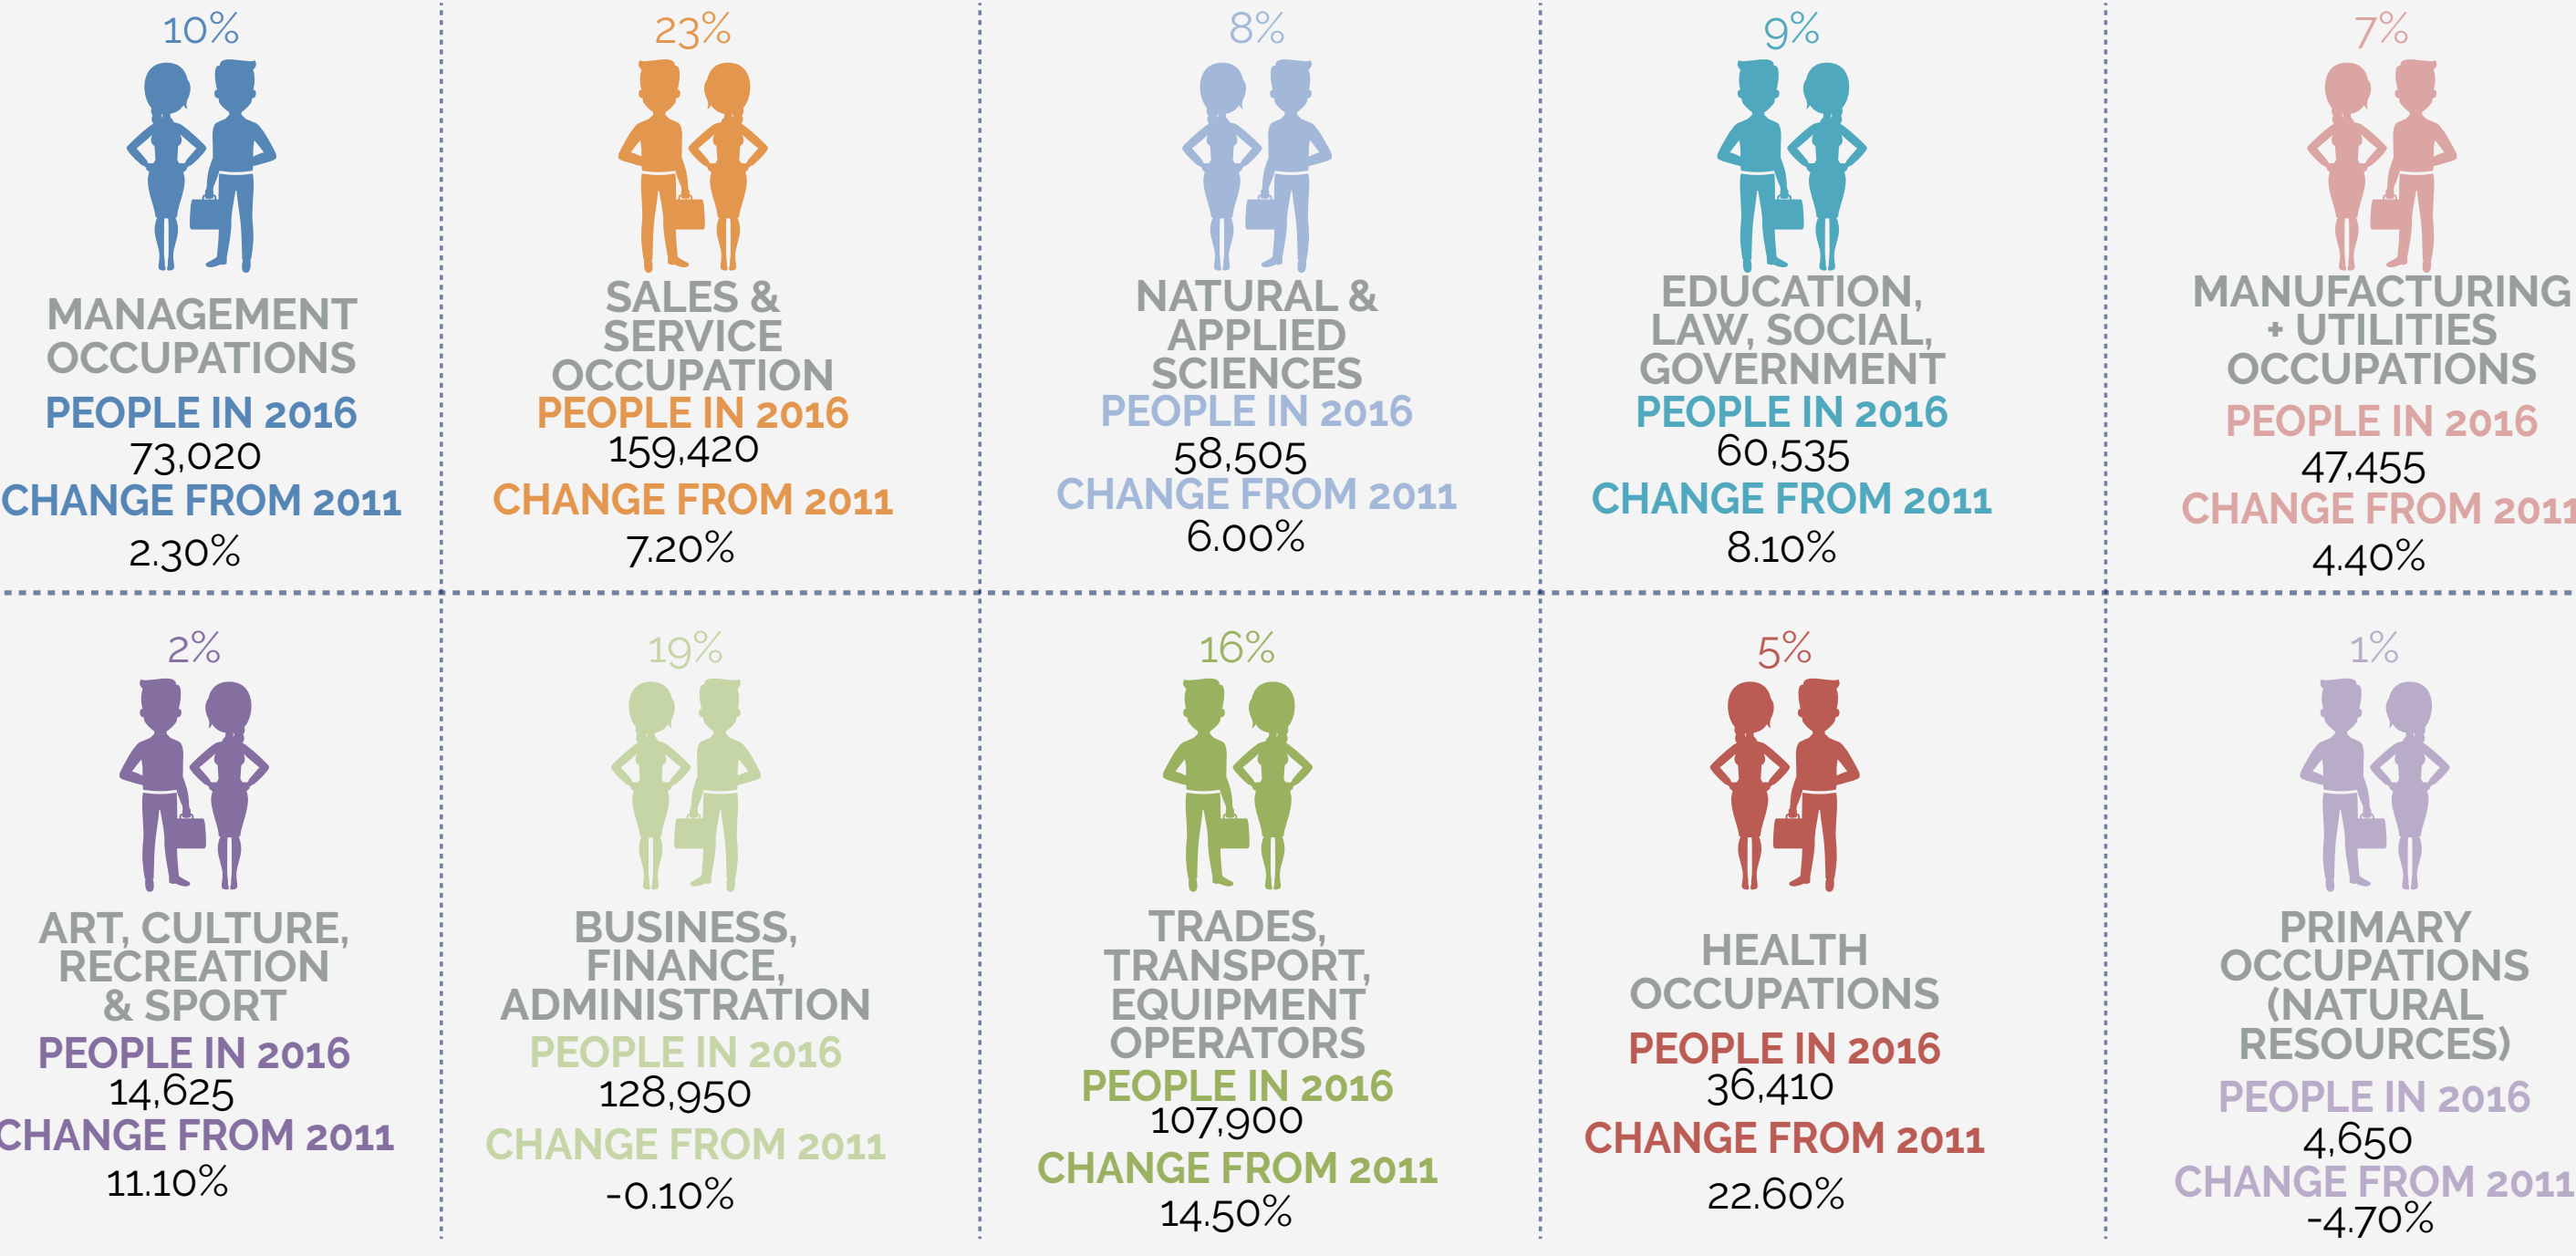

2016 EMPLOYMENT BY OCCUPATION IN PEEL