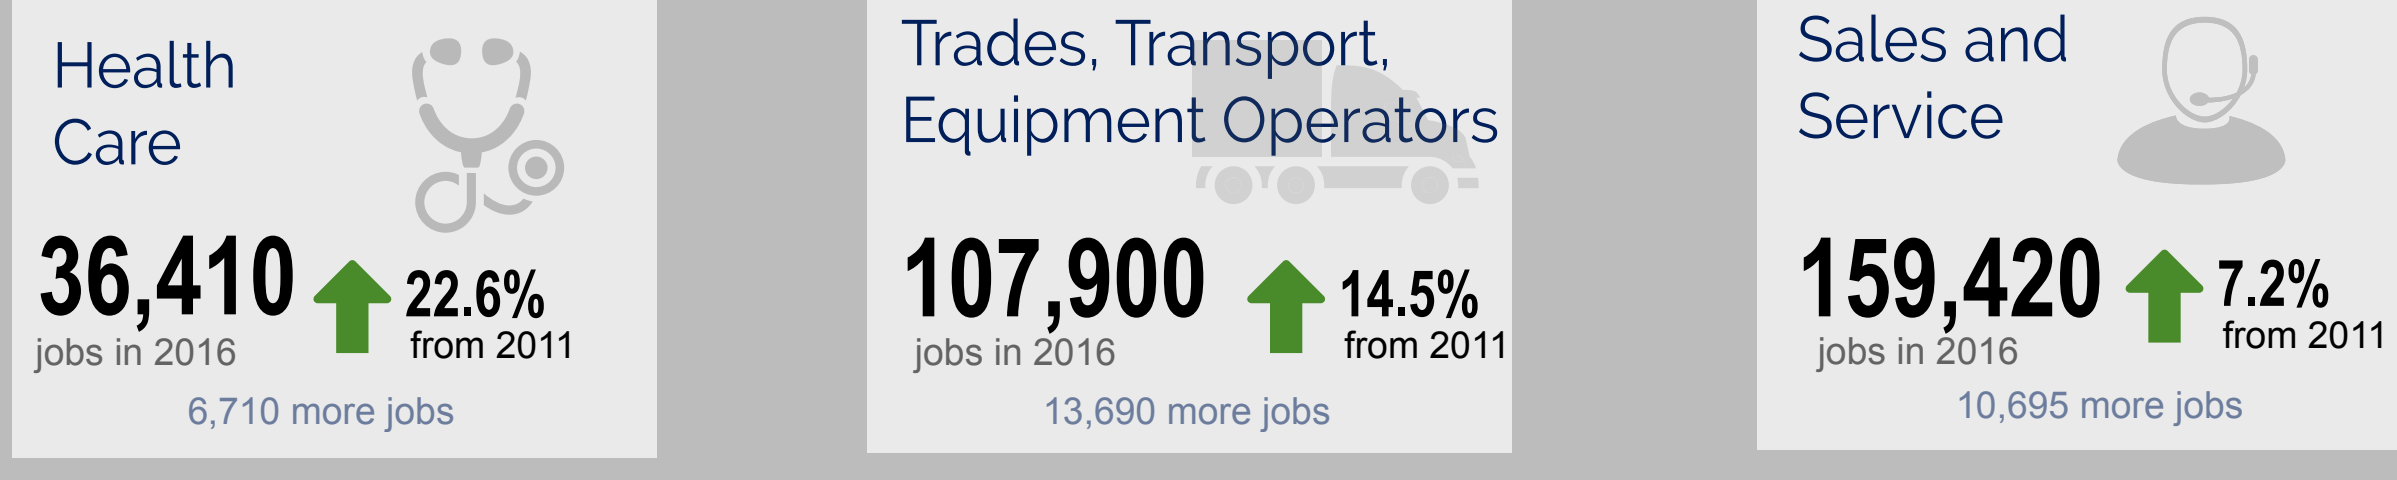

Total **691,470**

PEOPLE EMPLOYED IN PEEL IN 2016

↑ 6.7 %
CHANGE FROM 2011

Top Employment Sectors in Peel

Sectors that Depend on Government Funding

Men and Women-Fields of Study

21.1% of women aged 25 to 64 with a bachelor's degree or higher studied STEM (science, technology, engineering and mathematics), compared with 43.1% of men.

56.9% of men studied BHASE (non-STEM) fields of study such as business, humanities, health, arts, social sciences, and education.

2016 EMPLOYMENT BY OCCUPATION IN PEEL

Growth Areas in Occupations

Commuting: How People Got to Work in 2016