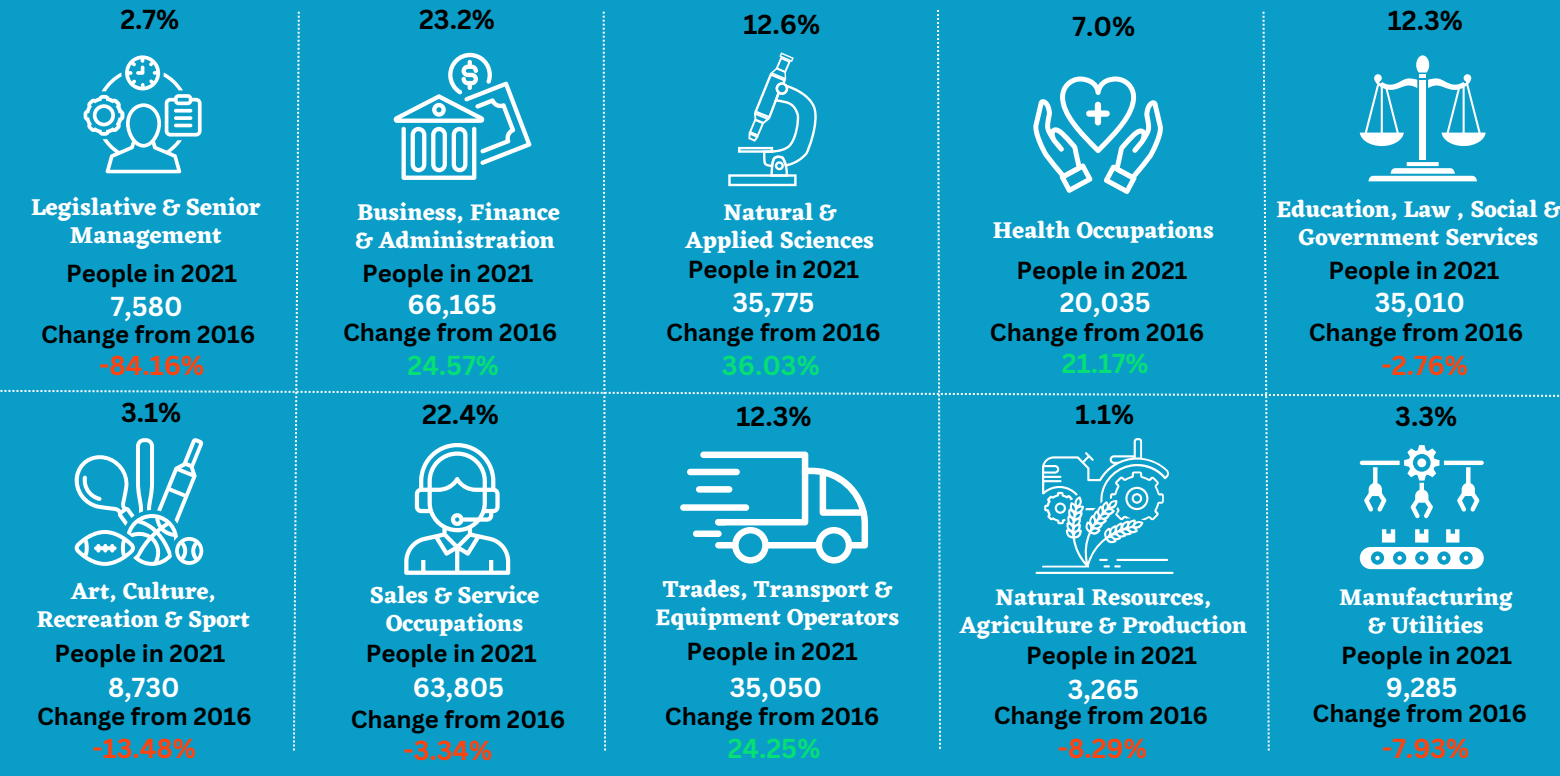

2021 EMPLOYMENT BY OCCUPATIONS IN HALTON