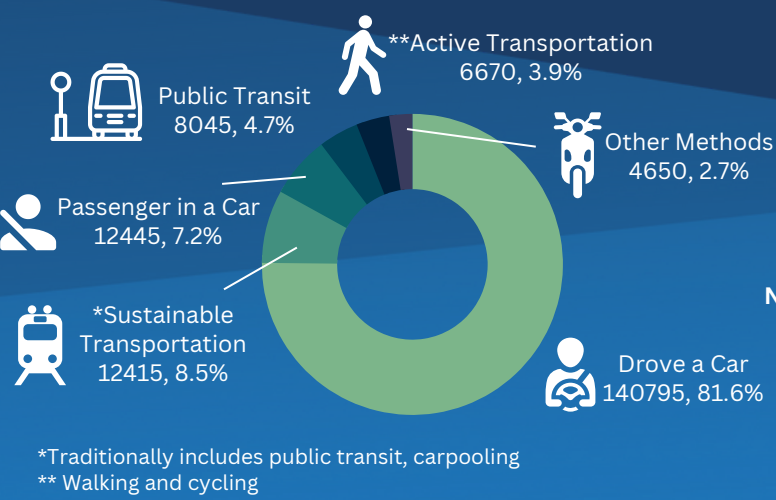

Percentage of the population aged 25-64 years with selected highest levels of educational attainment

Education Level	2021	2016	% Change
Bachelor's Degree or Higher	50.6%	43.1%	7.5%
University Certificate Below Bachelor Level	2.6%	2.7%	-0.1%
College, CEGEP or Other Non-University Diploma	21.3%	20.1%	1.2%
Secondary School Diploma	17.7%	24.4%	-6.7%
Apprenticeship or Trades Certificate or Diploma	3.7%	4.5%	-0.8%
No Certificate, Diploma or Degree	4.1%	5.2%	-1.1%

2021 EMPLOYMENT BY OCCUPATIONS IN HALTON

GROWTH AREAS IN OCCUPATIONS

COMMUTING—HOW PEOPLE GET TO WORK IN 2021

PLACE OF WORK—WHERE DID PEOPLE WORK FROM IN 2021