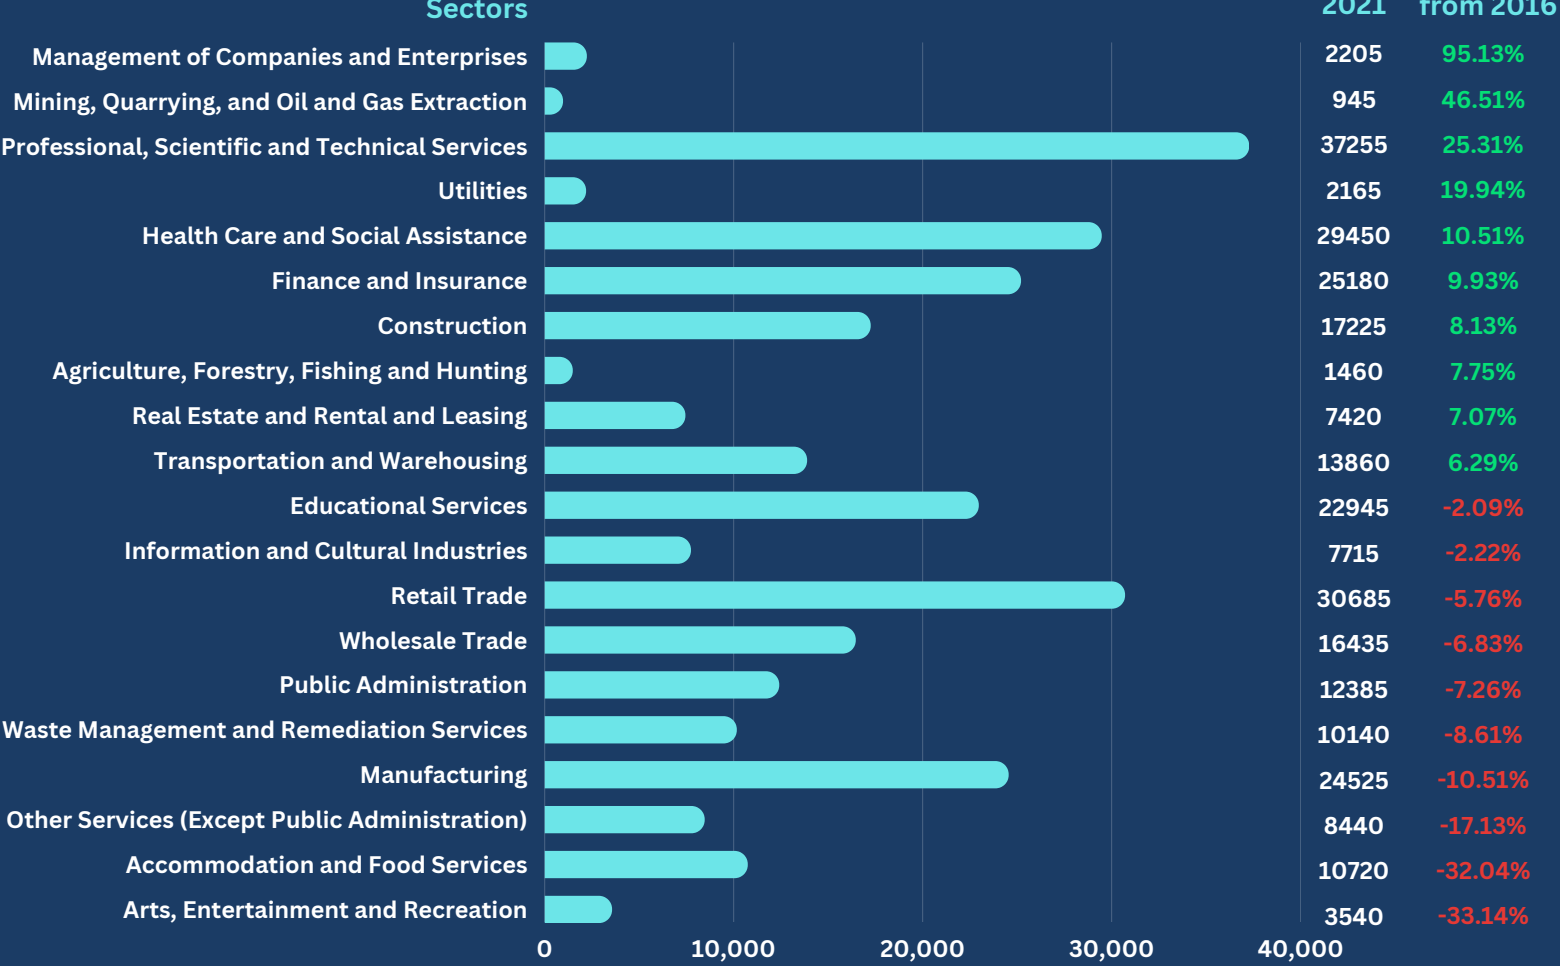

Employment in Halton

Total 284,705
People Employed in Halton

0.02%
Change from 2016

EMPLOYMENT BY SECTOR IN 2021 & % CHANGE FROM 2016

TOP EMPLOYMENT SECTORS IN HALTON

JOB DISTRIBUTION BY SECTOR

EDUCATION OF THE WORKFORCE

Percentage of the population aged 25-64 years with selected highest levels of educational attainment

Education Level	2021	2016	% Change
Bachelor's Degree or Higher	50.6%	43.1%	7.5%
University Certificate Below Bachelor Level	2.6%	2.7%	-0.1%
College, CEGEP or Other Non-University Diploma	21.3%	20.1%	1.2%
Secondary School Diploma	17.7%	24.4%	-6.7%
Apprenticeship or Trades Certificate or Diploma	3.7%	4.5%	-0.8%
No Certificate, Diploma or Degree	4.1%	5.2%	-1.1%