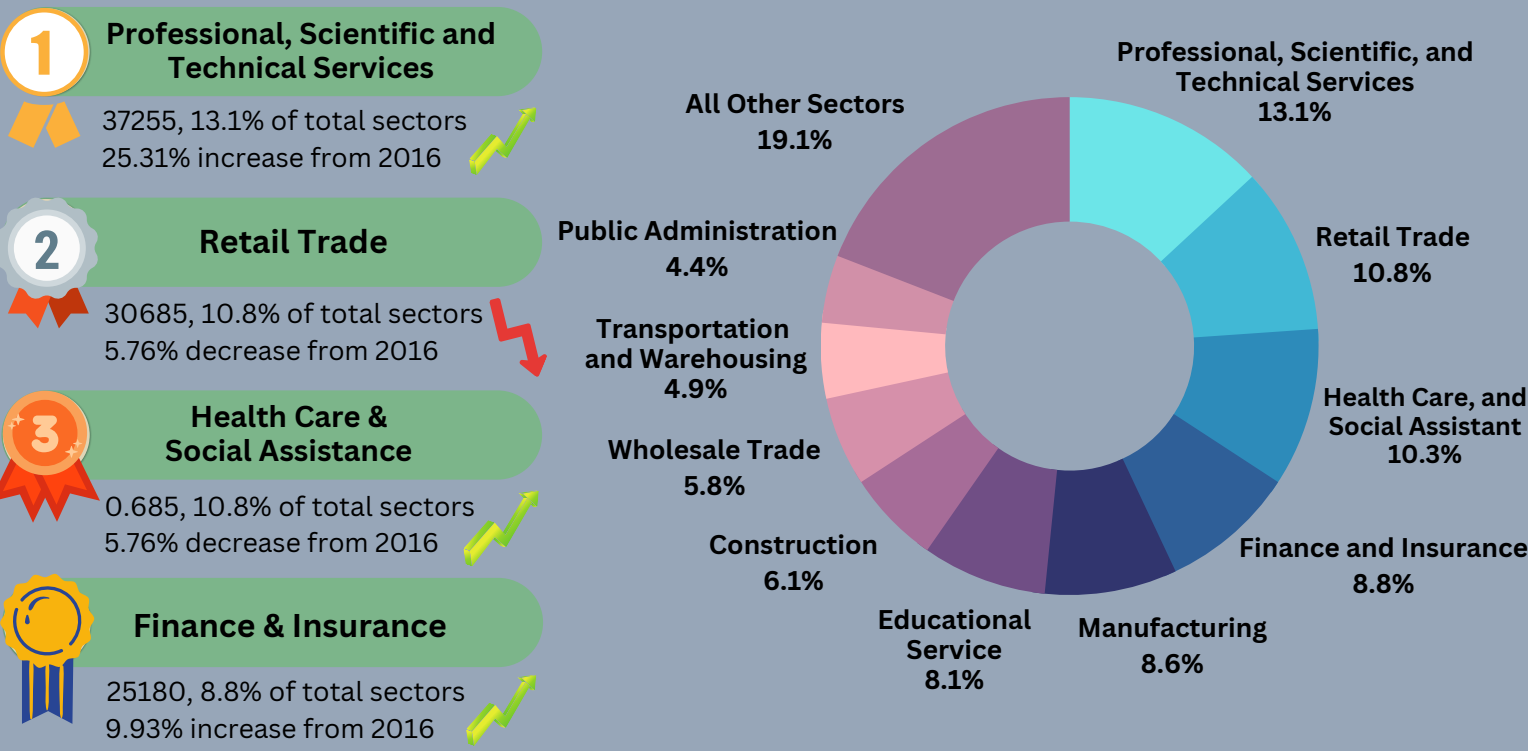

Employment in Halton

Total 284,705
People Employed in Halton

0.02%
Change from 2016

EMPLOYMENT BY SECTOR IN 2021 & % CHANGE FROM 2016

TOP EMPLOYMENT SECTORS IN HALTON

JOB DISTRIBUTION BY SECTOR

EDUCATION OF THE WORKFORCE

Percentage of the population aged 25-64 years with selected highest levels of educational attainment

Education Level	2021	2016	% Change
Bachelor's Degree or Higher	50.6%	43.1%	7.5%
University Certificate Below Bachelor Level	2.6%	2.7%	-0.1%
College, CEGEP or Other Non-University Diploma	21.3%	20.1%	1.2%
Secondary School Diploma	17.7%	24.4%	-6.7%
Apprenticeship or Trades Certificate or Diploma	3.7%	4.5%	-0.8%
No Certificate, Diploma or Degree	4.1%	5.2%	-1.1%