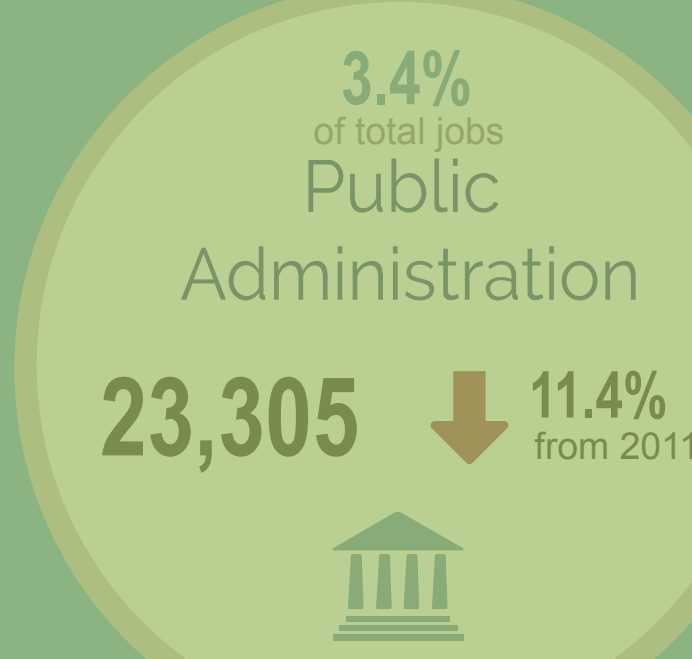

Men and Women-Fields of Study

In Halton, 18.3% of women aged 25 to 64 with a bachelor's degree or higher studied STEM (science, technology, engineering and mathematics), compared with 35.8% of men.

64.2% of men studied BHASE (non-STEM) fields of study such as business, humanities, health, arts, social sciences, and education.