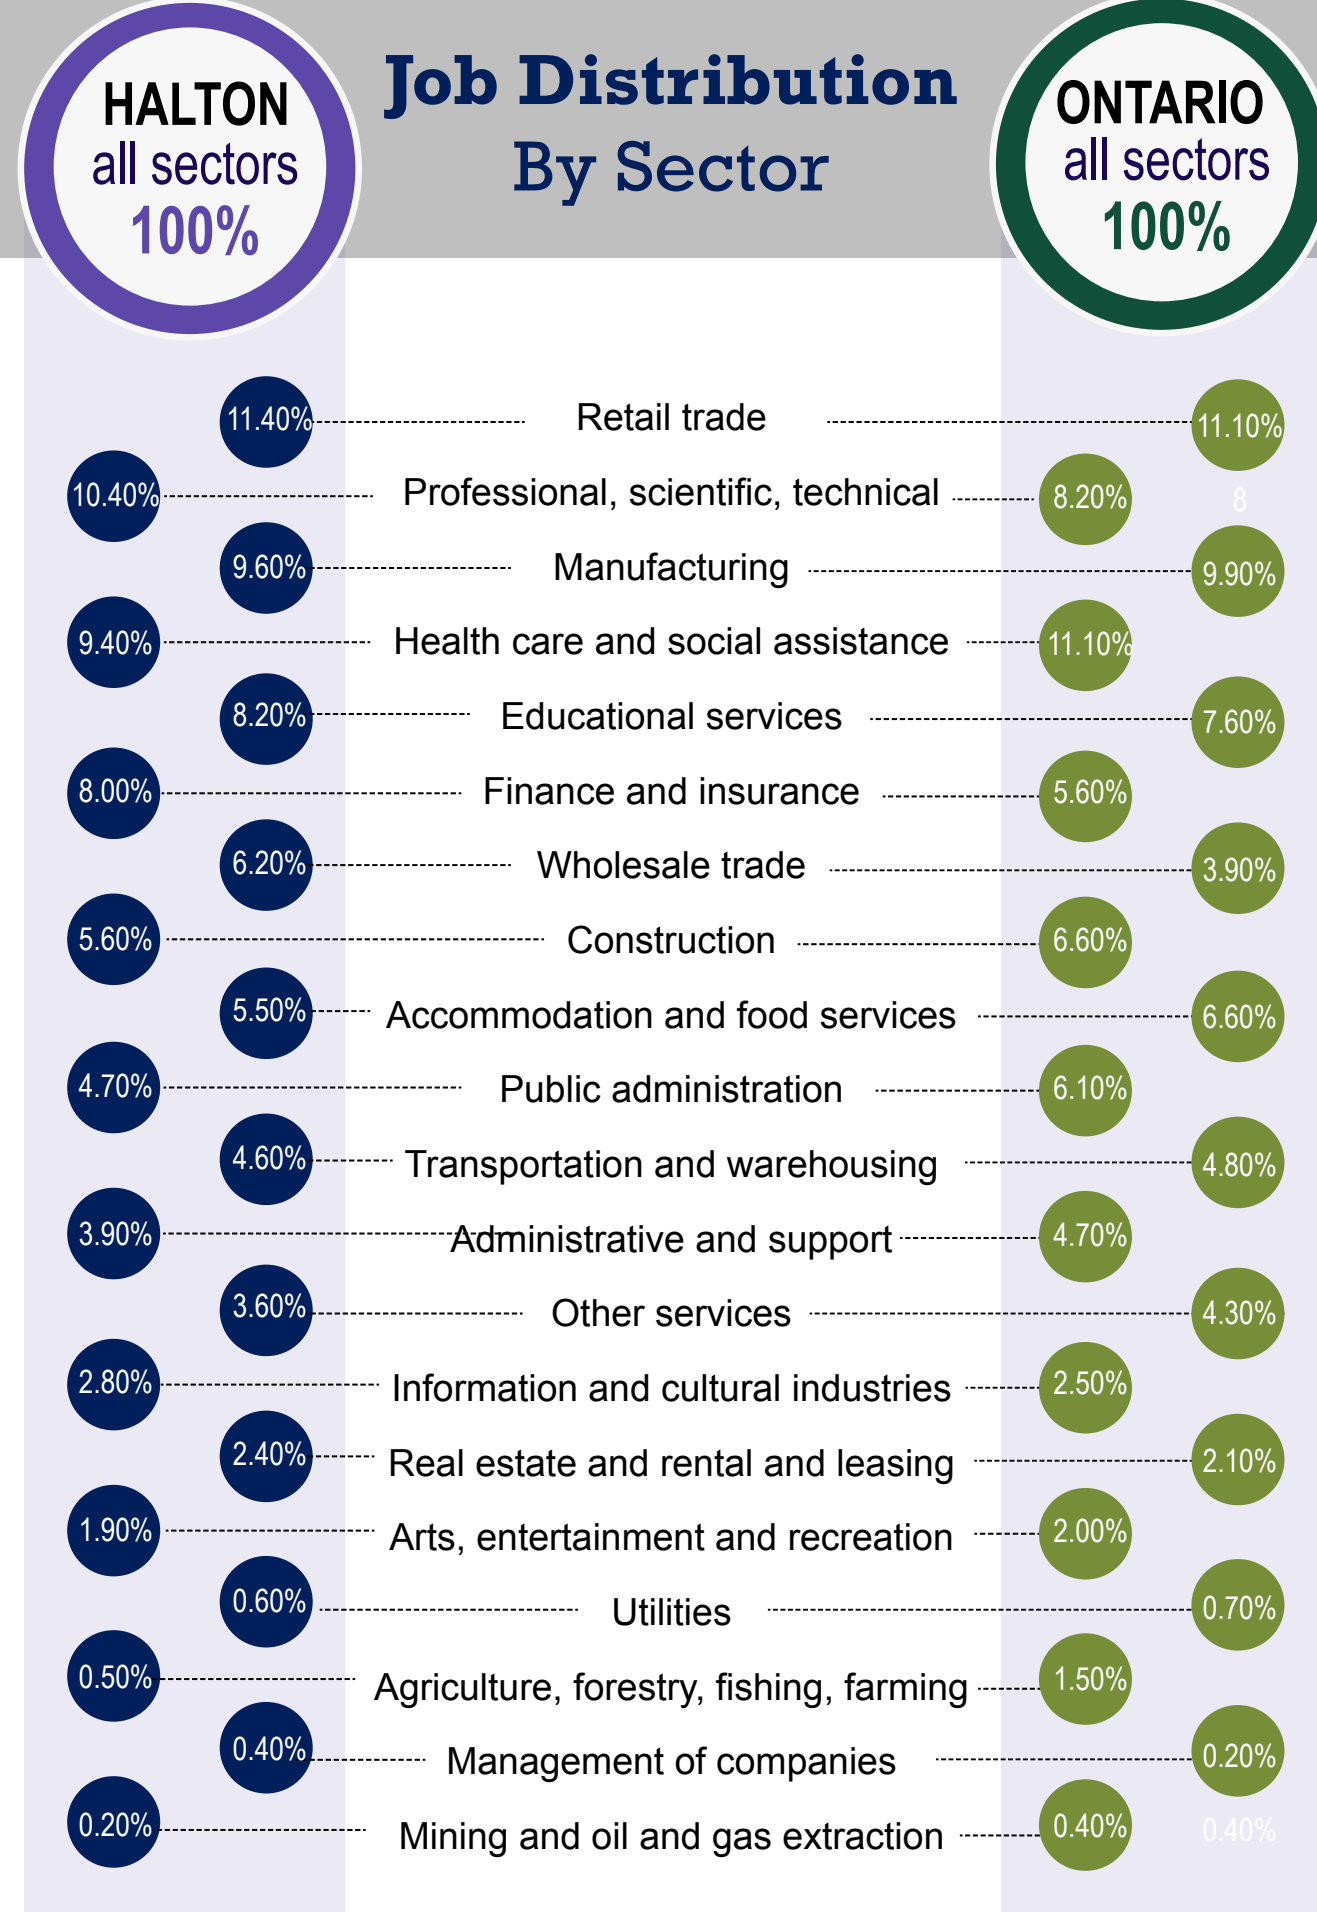

Total

284,770

PEOPLE EMPLOYED IN HALTON IN 2016

↑ 7.9 %

CHANGE FROM 2011

### Education of the Workforce

Percentage of the Halton population aged 25-64 years with selected highest levels of educational attainment

### Top Employment Sectors in Halton

### Sectors that Depend on Government Funding