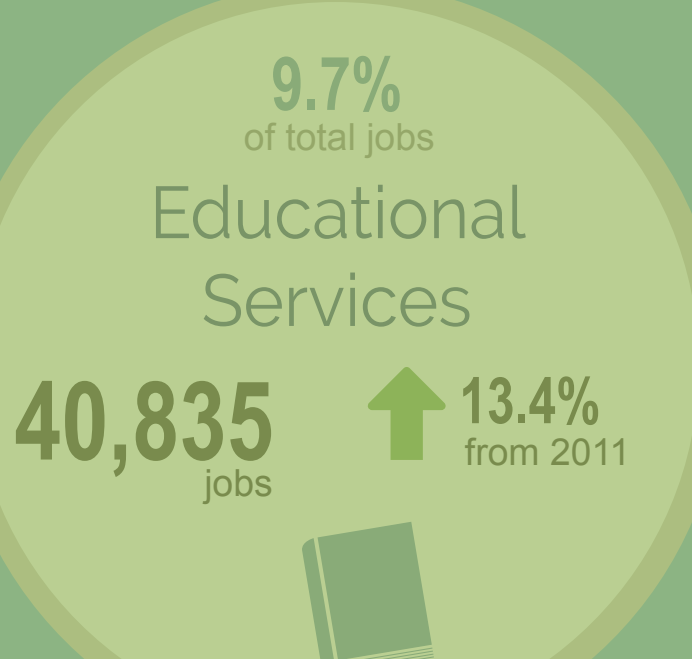

Men and Women-Fields of Study

In Halton, 18.3% of women aged 25 to 64 with a bachelor's degree or higher studied STEM (science, technology, engineering and mathematics), compared with 35.8% of men.

64.2% of men studied BHASE (non-STEM) fields of study such as business, humanities, health, arts, social sciences, and education.