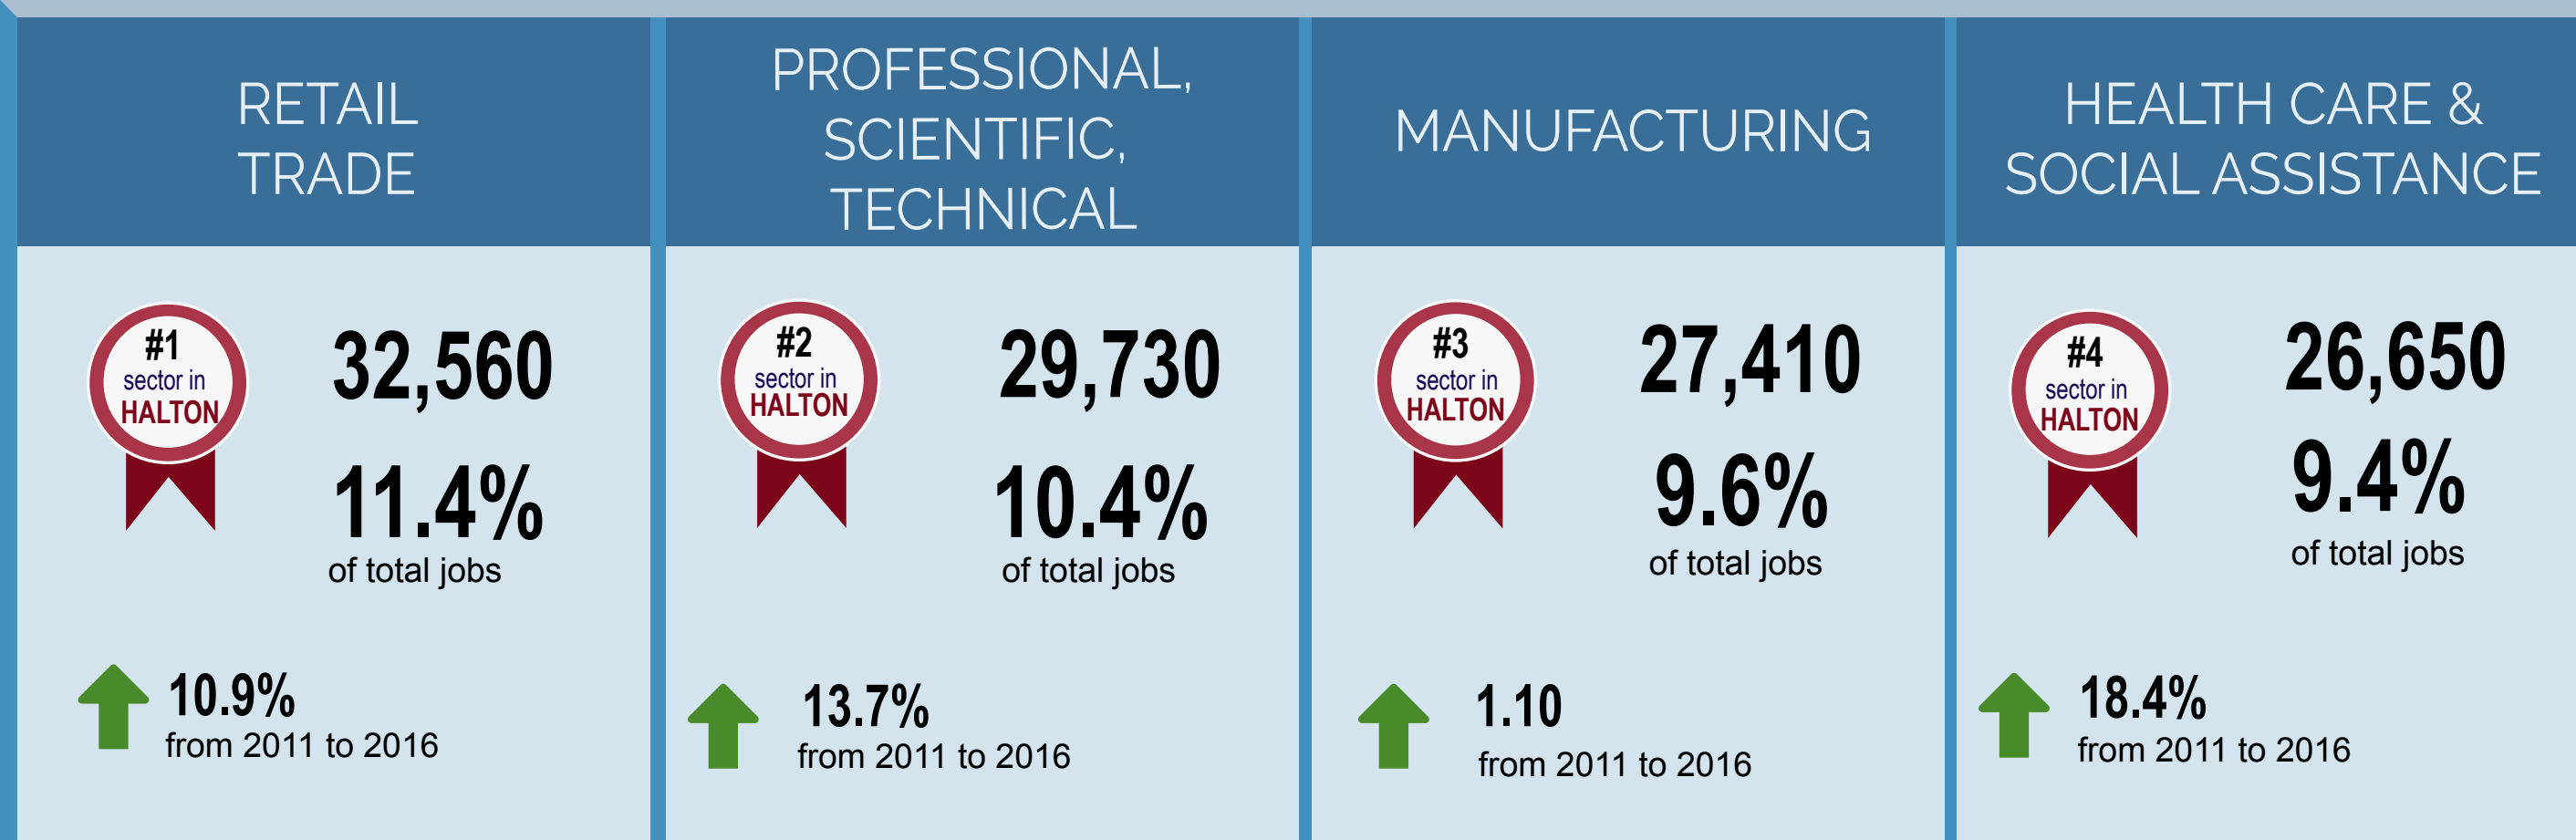

Total

284,770

PEOPLE EMPLOYED IN HALTON IN 2016

↑ 7.9 %

CHANGE FROM 2011

### Education of the Workforce

Percentage of the Halton population aged 25-64 years with selected highest levels of educational attainment

### Top Employment Sectors in Halton