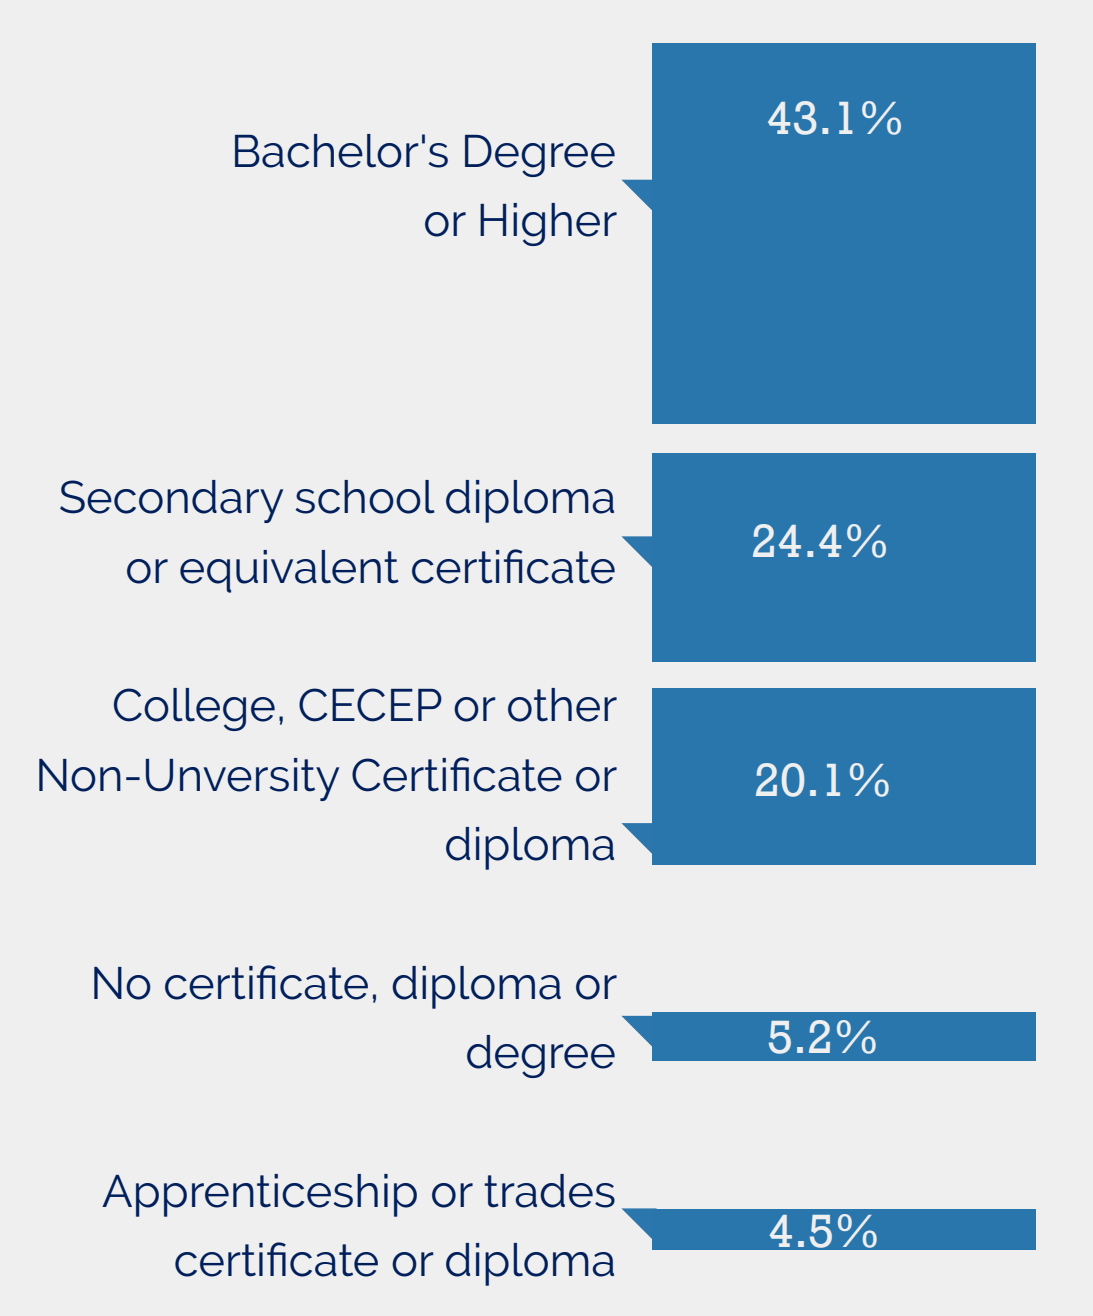

Total

284,770

PEOPLE EMPLOYED IN HALTON IN 2016

↑ 7.9 %

CHANGE FROM 2011

### Education of the Workforce

Percentage of the Halton population aged 25-64 years with selected highest levels of educational attainment