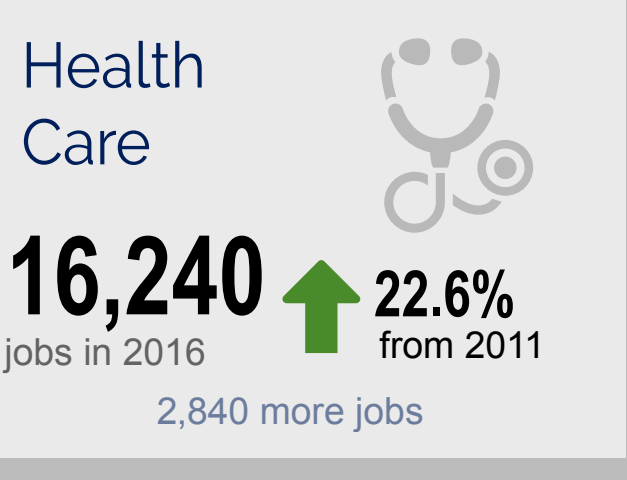

Growth Areas in Occupations