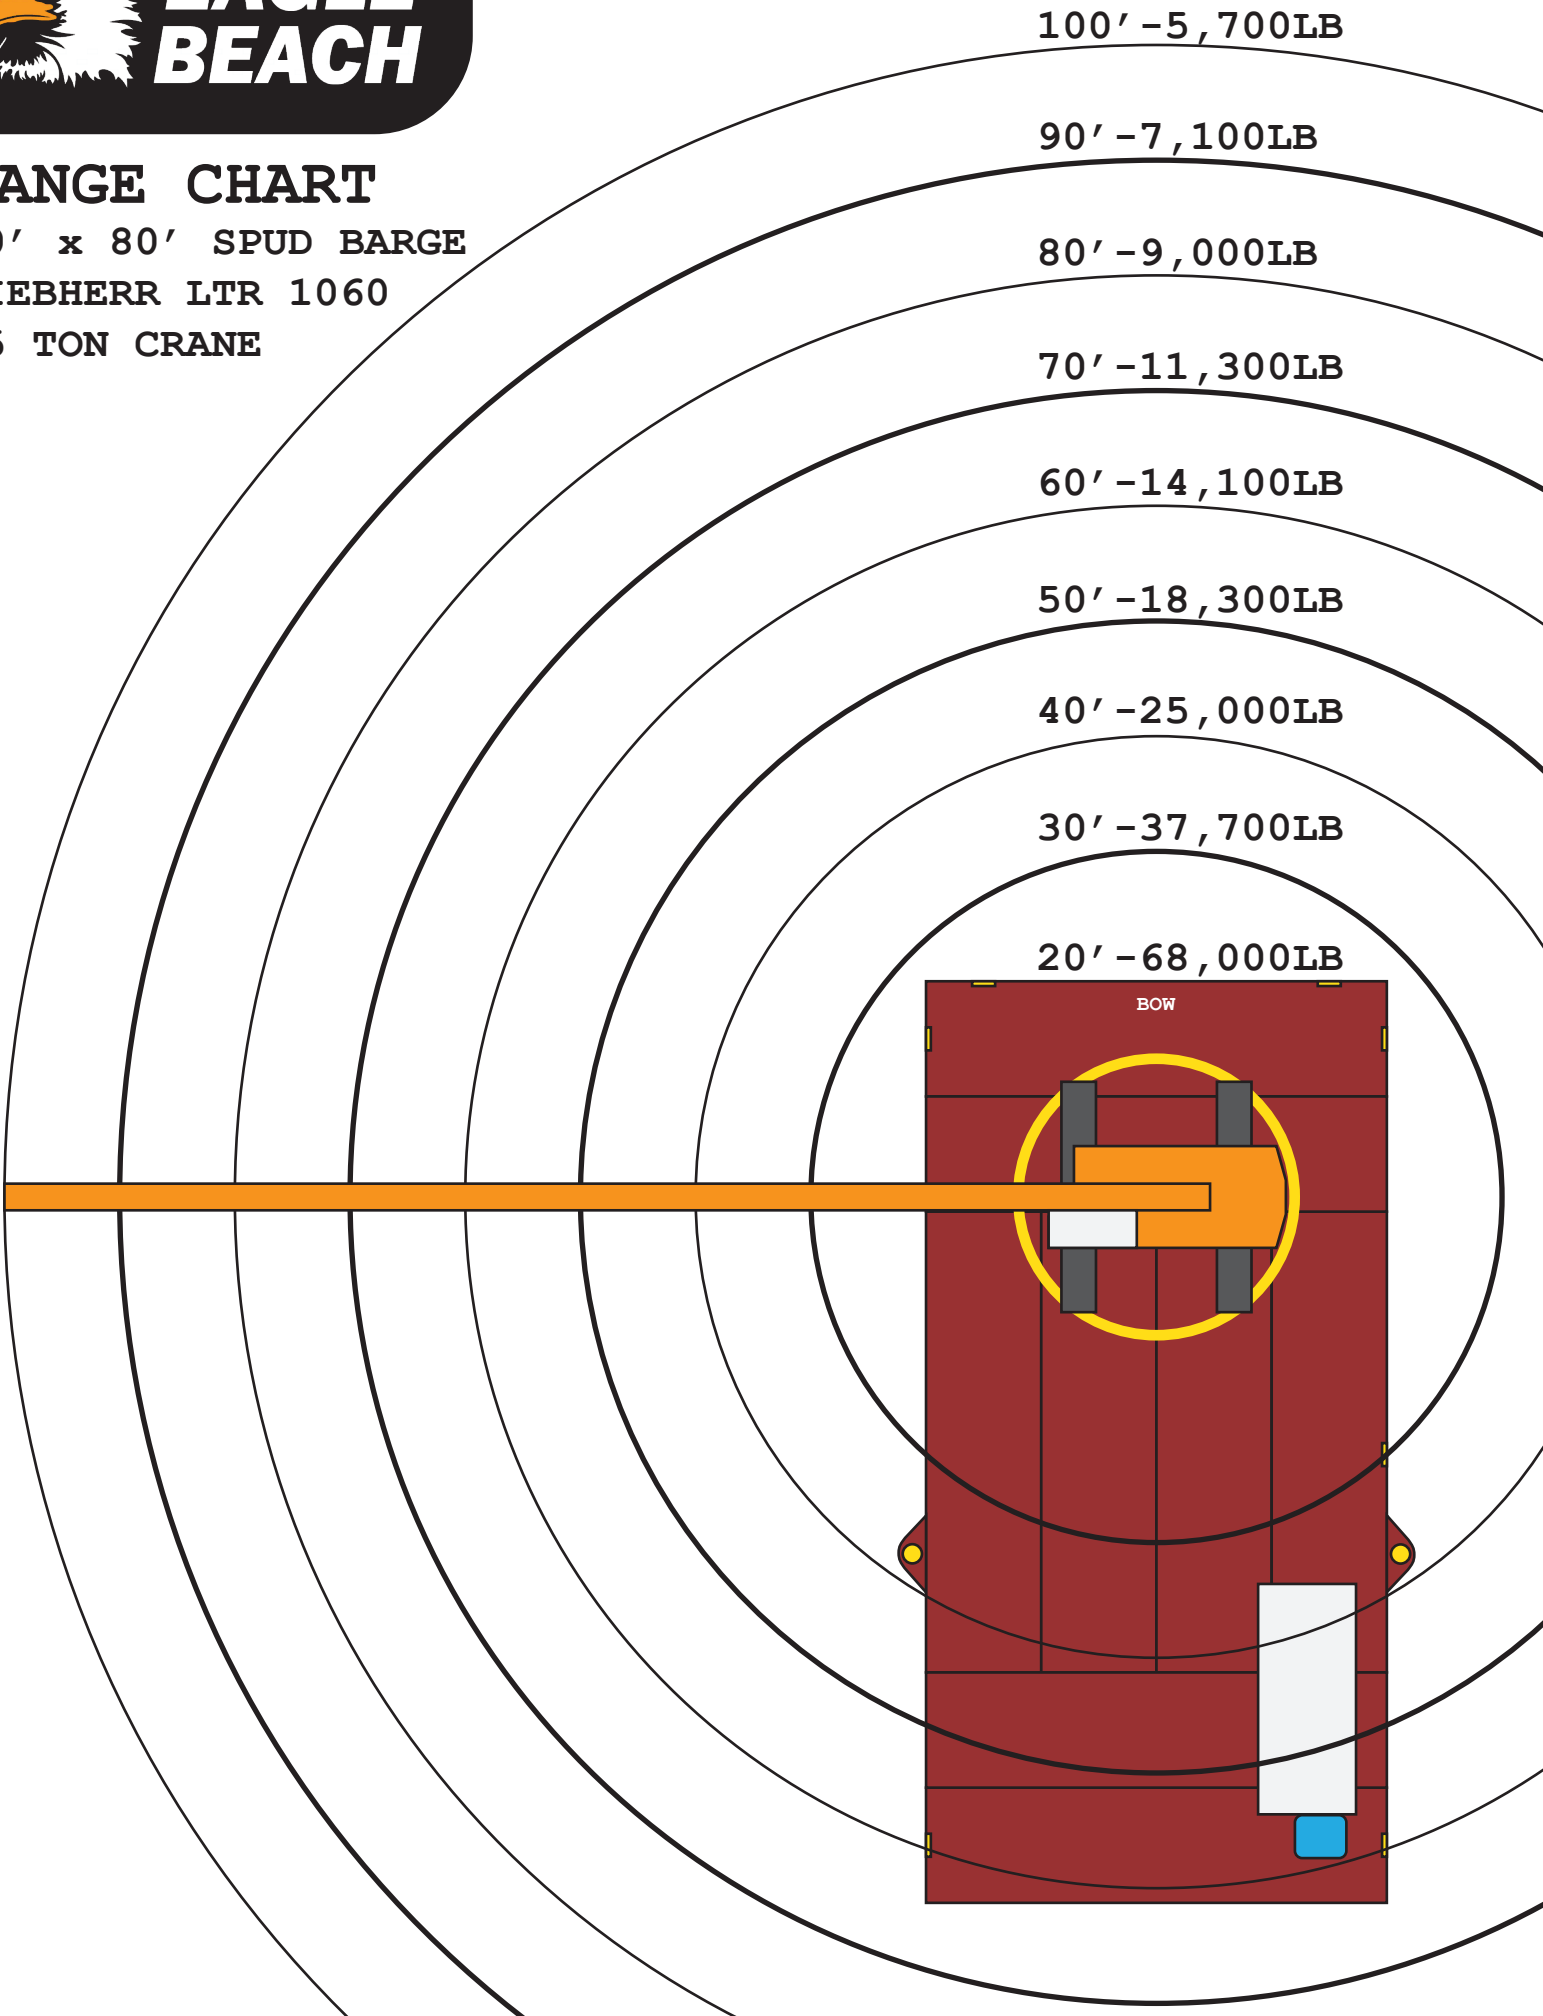

**EAGLE
BEACH**

RANGE CHART

40' x 80' SPUD BARGE

LIEBHERR LTR 1060

65 TON CRANE

100' - 5,700LB

90' - 7,100LB

80' - 9,000LB

70' - 11,300LB

60' - 14,100LB

50' - 18,300LB

40' - 25,000LB

30' - 37,700LB

20' - 68,000LB

BOW