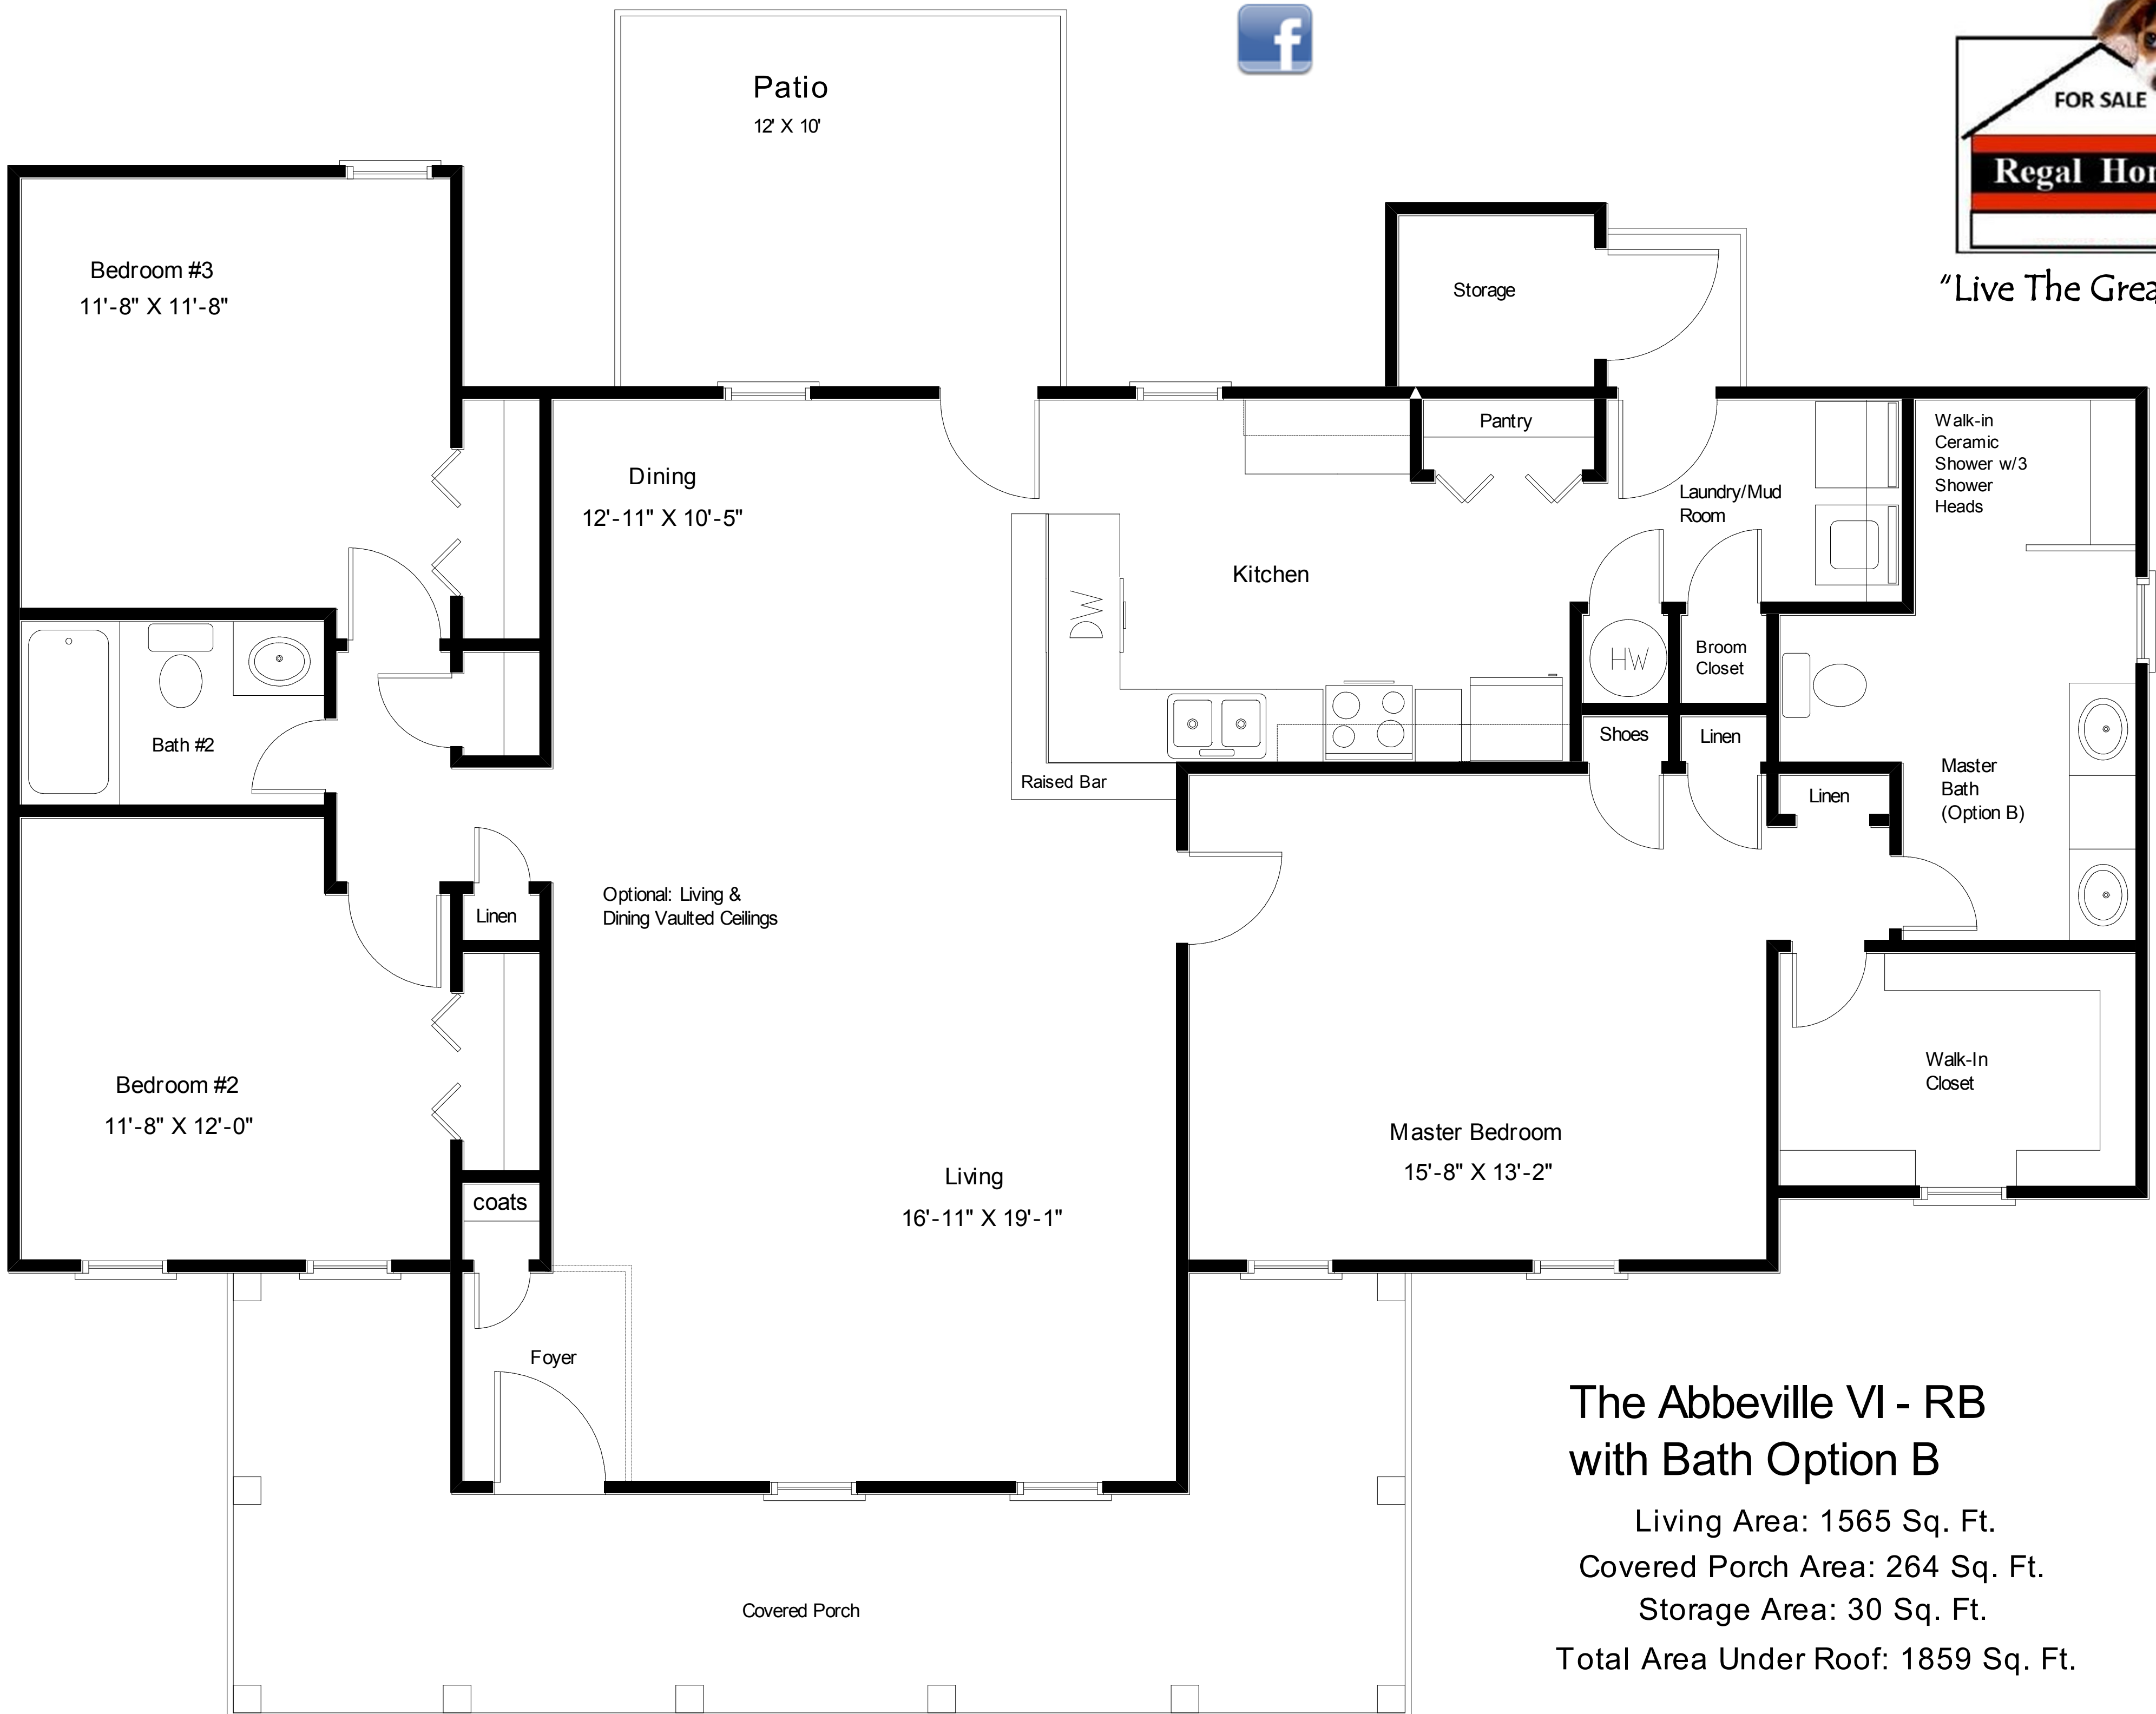

## With Bath Option B

"Live the Great Life"

[regalhomesofsc.com](http://regalhomesofsc.com)

**Featuring:**

**Large Wrap Around Porch**

**Raised Bar**

**Open Kitchen, Dining &  
Living**

"Live The Great Life"

**The Abbeville VI - RB  
with Bath Option B**

Living Area: 1565 Sq. Ft.  
 Covered Porch Area: 264 Sq. Ft.  
 Storage Area: 30 Sq. Ft.  
 Total Area Under Roof: 1859 Sq. Ft.

Open Kitchen with Breakfast Bar

Kitchen

Master Bedroom

Master Bath

# Ceramic Tile Shower Option with 3 Shower Heads

"Live The Great Life"