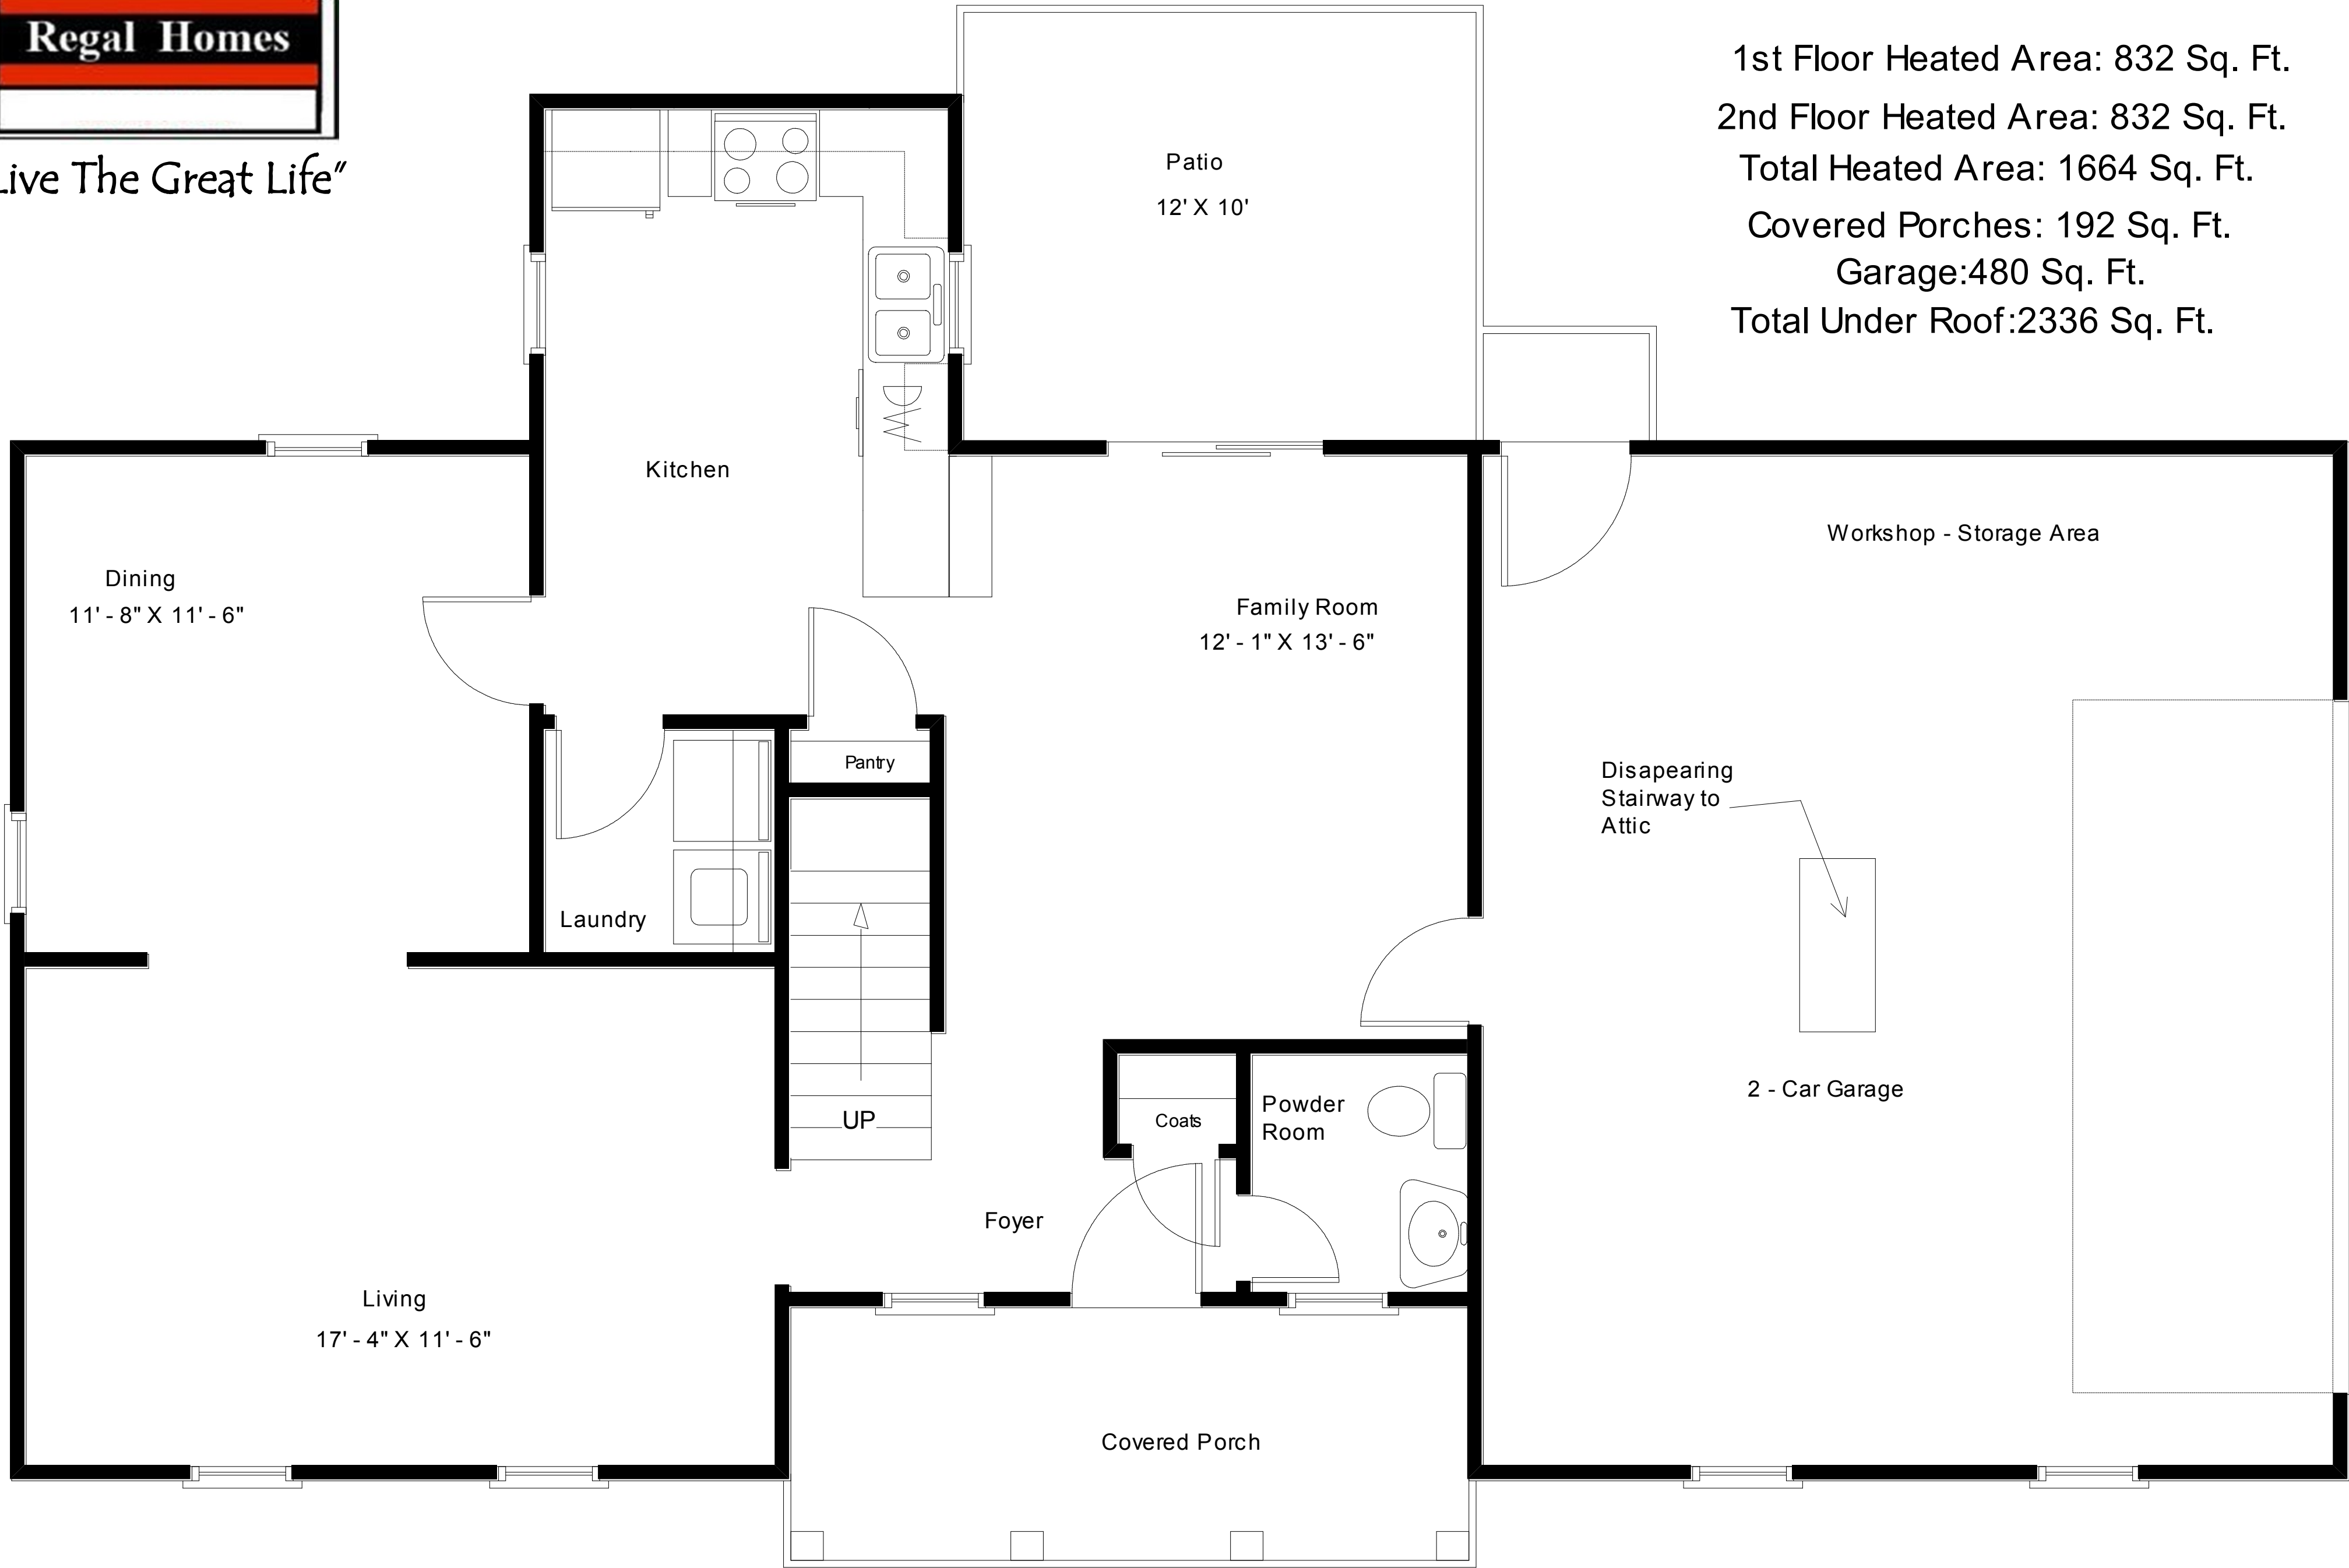

"Live The Great Life"

The Anniston II w/double garage

Featuring:

Formal Dining & Living

Separate Laundry Room

Bountiful Closet Space

1st Floor Heated Area: 832 Sq. Ft.
 2nd Floor Heated Area: 832 Sq. Ft.
 Total Heated Area: 1664 Sq. Ft.
 Covered Porches: 192 Sq. Ft.
 Garage: 480 Sq. Ft.
 Total Under Roof: 2336 Sq. Ft.

"Live The Great Life"

The Anniston II with Double Garage

"Live The Great Life"

2nd Floor Heated Area: 832 Sq. Ft.

The Anniston II with Double Garage

"Live The Great Life"

Formal Living Room

Formal Living Room

Family Room

Kitchen and Breakfast Area

Formal Dining Room

Master Bedroom with access to Covered Porch

"Live The Great Life"

Master Bathroom with whirlpool tub

Bedroom # 2

"Live The Great Life"

Bathroom

Bedroom # 2 with access to Covered Porch