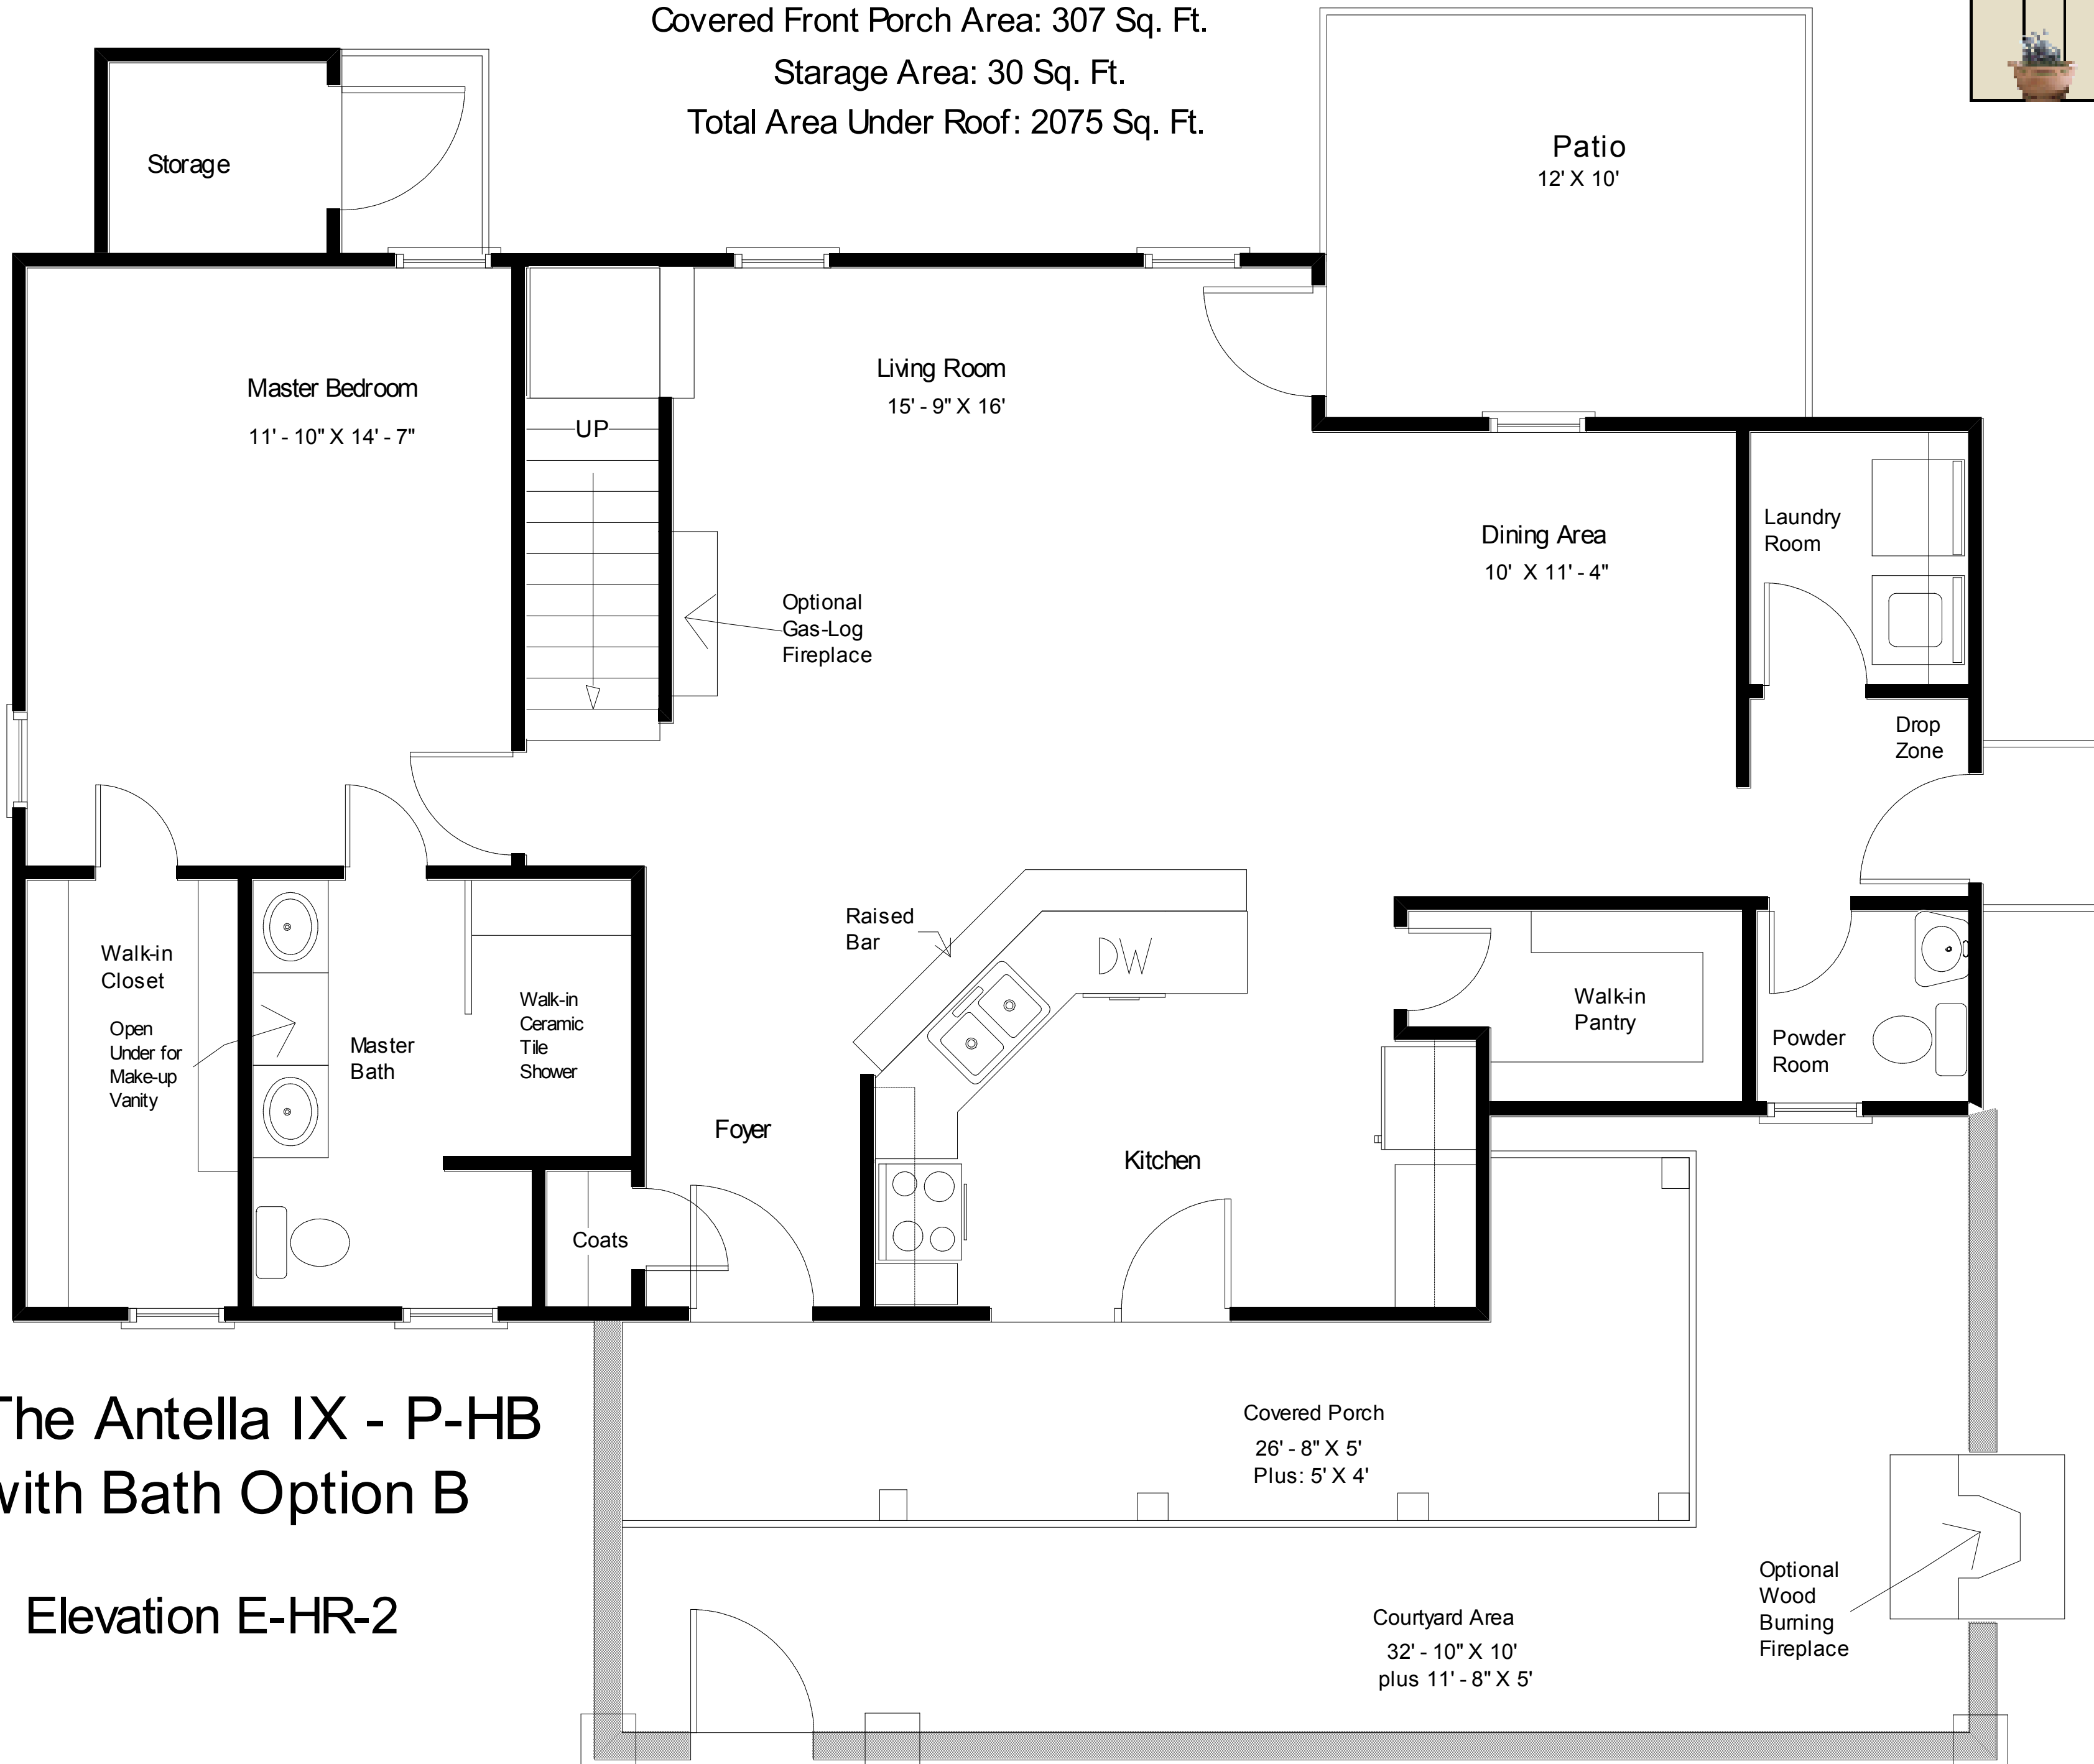

# The Antella IX-P-HUB

Elevation E-HUR-2

"Live The Great Life"

1st Floor Heated Area: 1124 Sq. Ft.  
 2nd Floor Heated Area: 614 Sq. Ft.  
 Total Heated Area: 1738 Sq. Ft.  
 Covered Front Porch Area: 307 Sq. Ft.  
 Storage Area: 30 Sq. Ft.  
 Total Area Under Roof: 2075 Sq. Ft.

The Antella IX - P-HB  
 with Bath Option B

Elevation E-HR-2

"Live The Great Life"

**The Antella IX-P-HB  
with Bath Option B  
Elevation E-HR-2**

Second Floor Heated Area: 614 Sq. Ft.

"Live The Great Life"

# The Antella IX-P-HIB

Elevation A-2

"Live The Great Life"

# The Antella IX-P-HUB

Elevation E-2

"Live The Great Life"