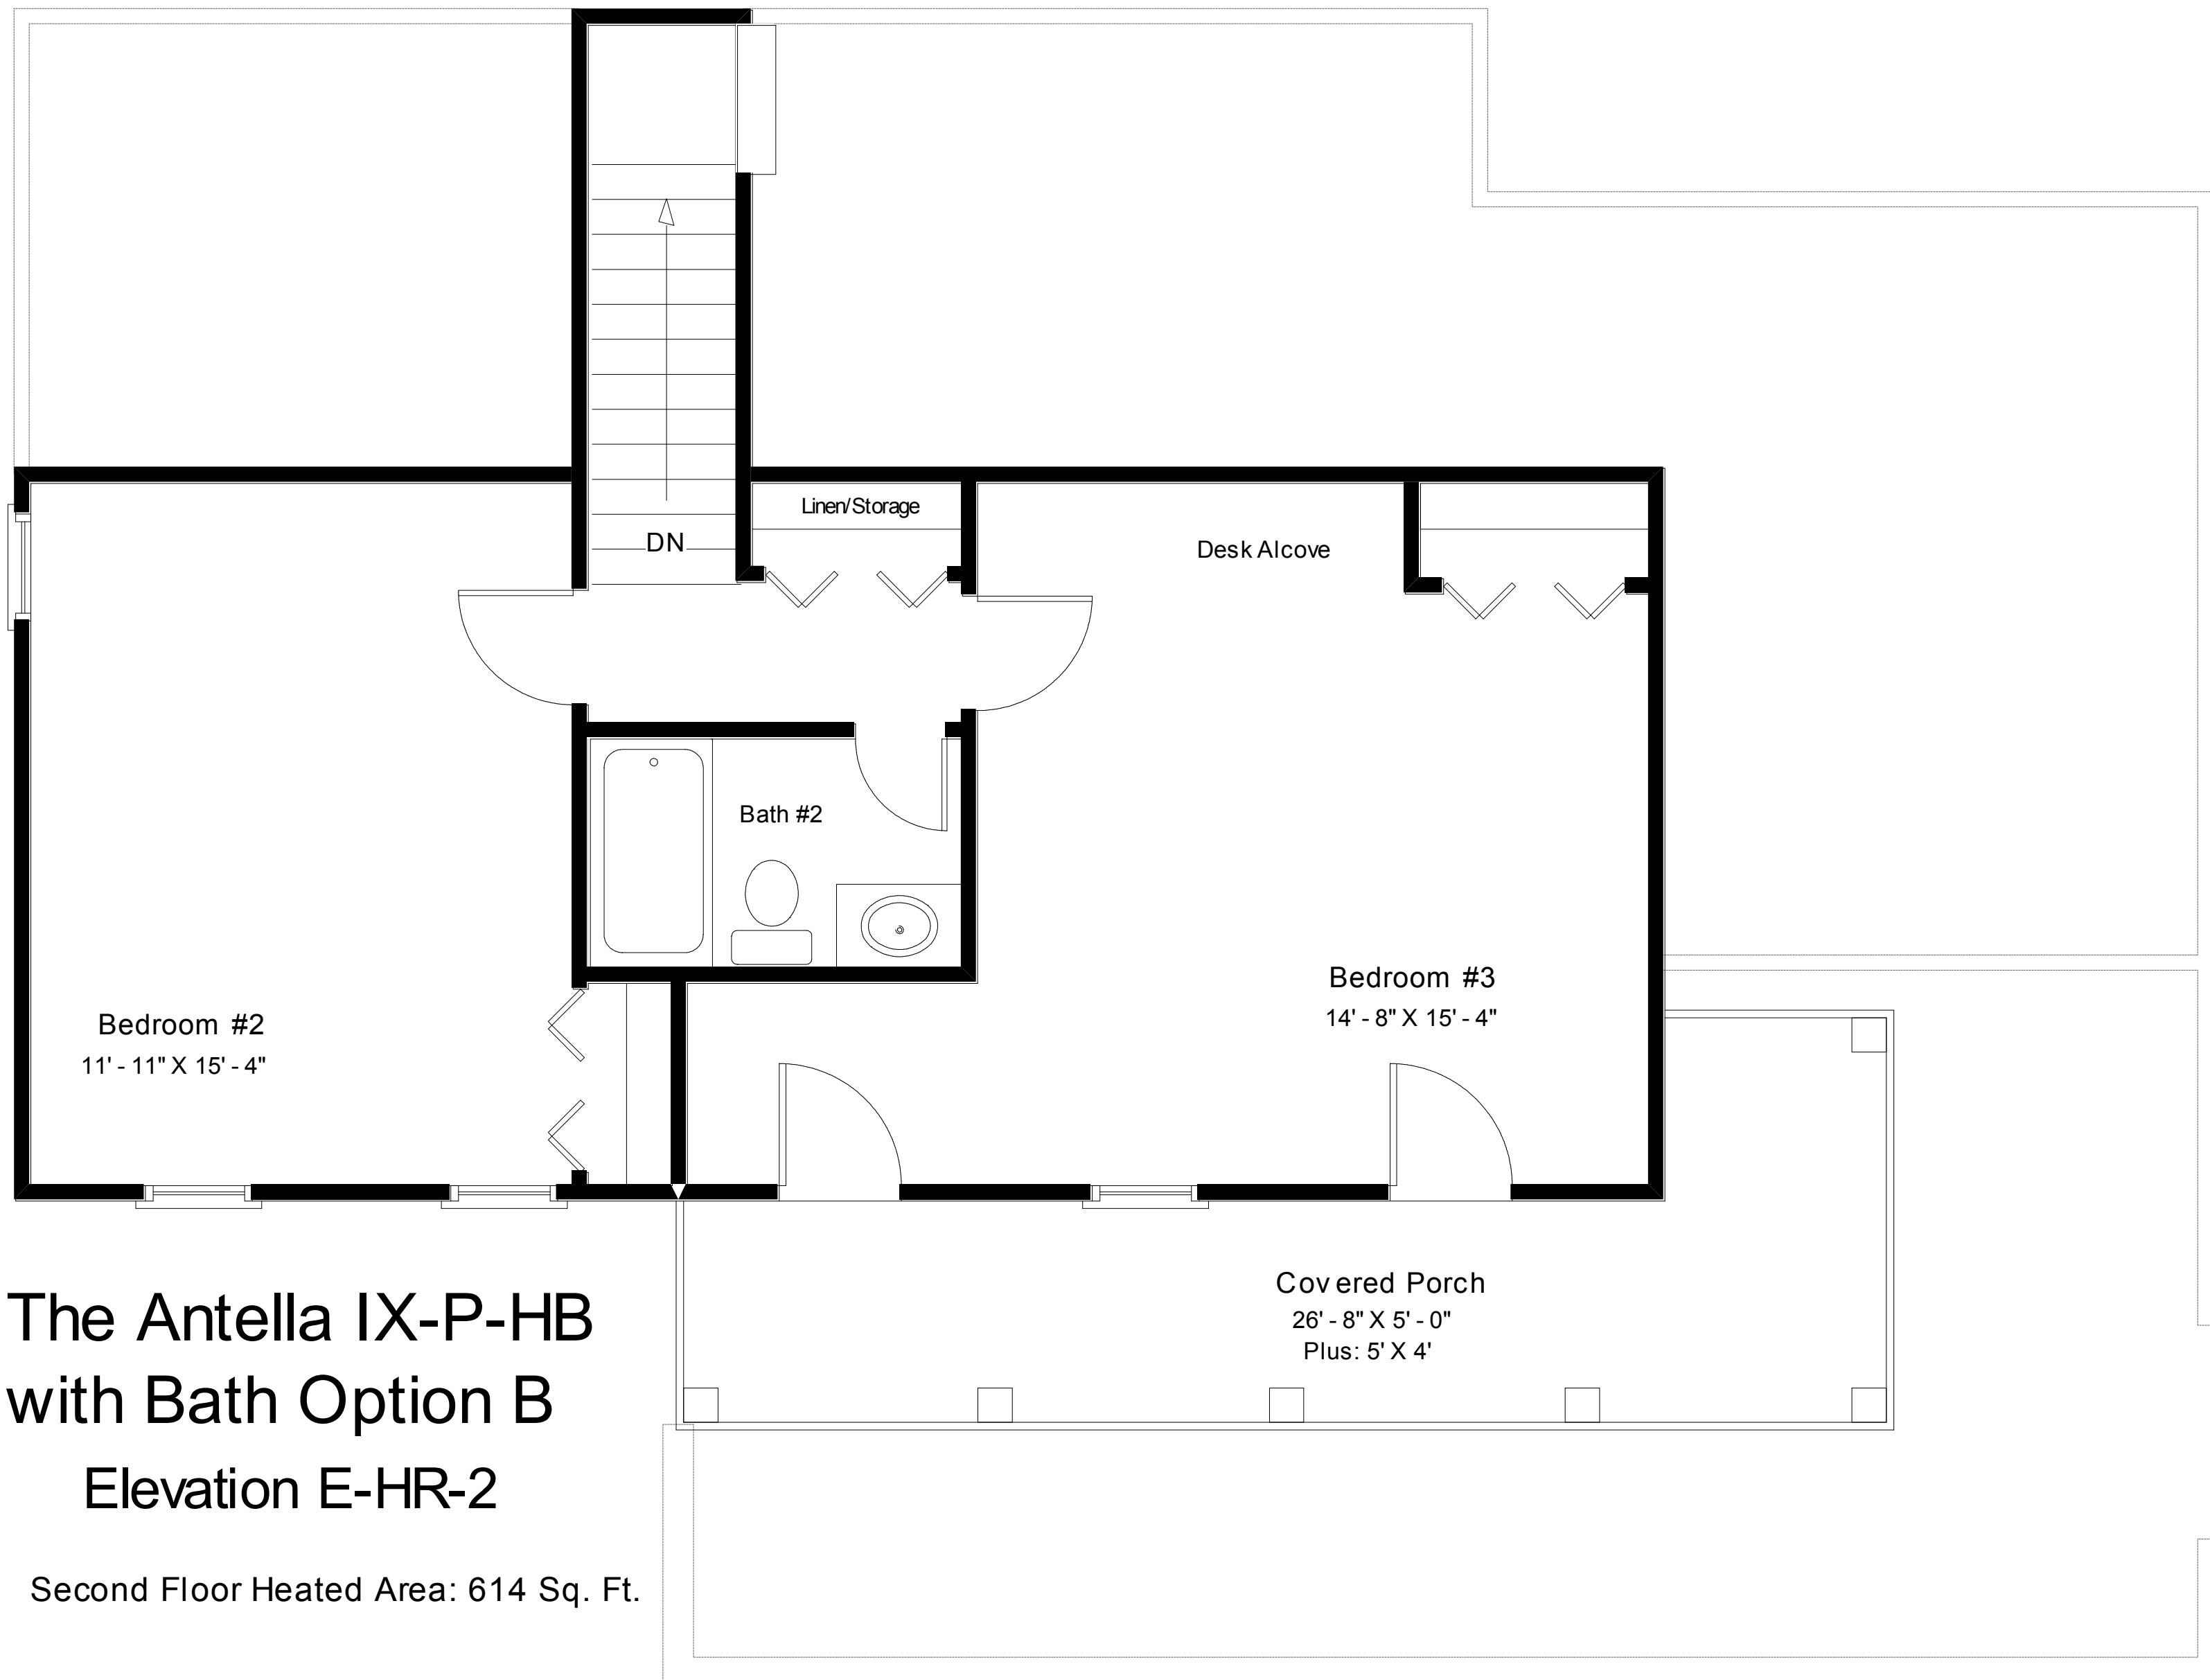

# The Antella IX-P-HUB

Elevation E-HUR-2

"Live The Great Life"

1st Floor Heated Area: 1124 Sq. Ft.  
 2nd Floor Heated Area: 614 Sq. Ft.  
 Total Heated Area: 1738 Sq. Ft.  
 Covered Front Porch Area: 307 Sq. Ft.  
 Storage Area: 30 Sq. Ft.  
 Total Area Under Roof: 2075 Sq. Ft.

The Antella IX - P-HB  
 with Bath Option B

Elevation E-HR-2

"Live The Great Life"

**The Antella IX-P-HB  
with Bath Option B  
Elevation E-HR-2**

Second Floor Heated Area: 614 Sq. Ft.

"Live The Great Life"

# The Antella IX-P-HIB

Elevation A-2

"Live The Great Life"

# The Antella IX-P-HUB

Elevation E-2

"Live The Great Life"