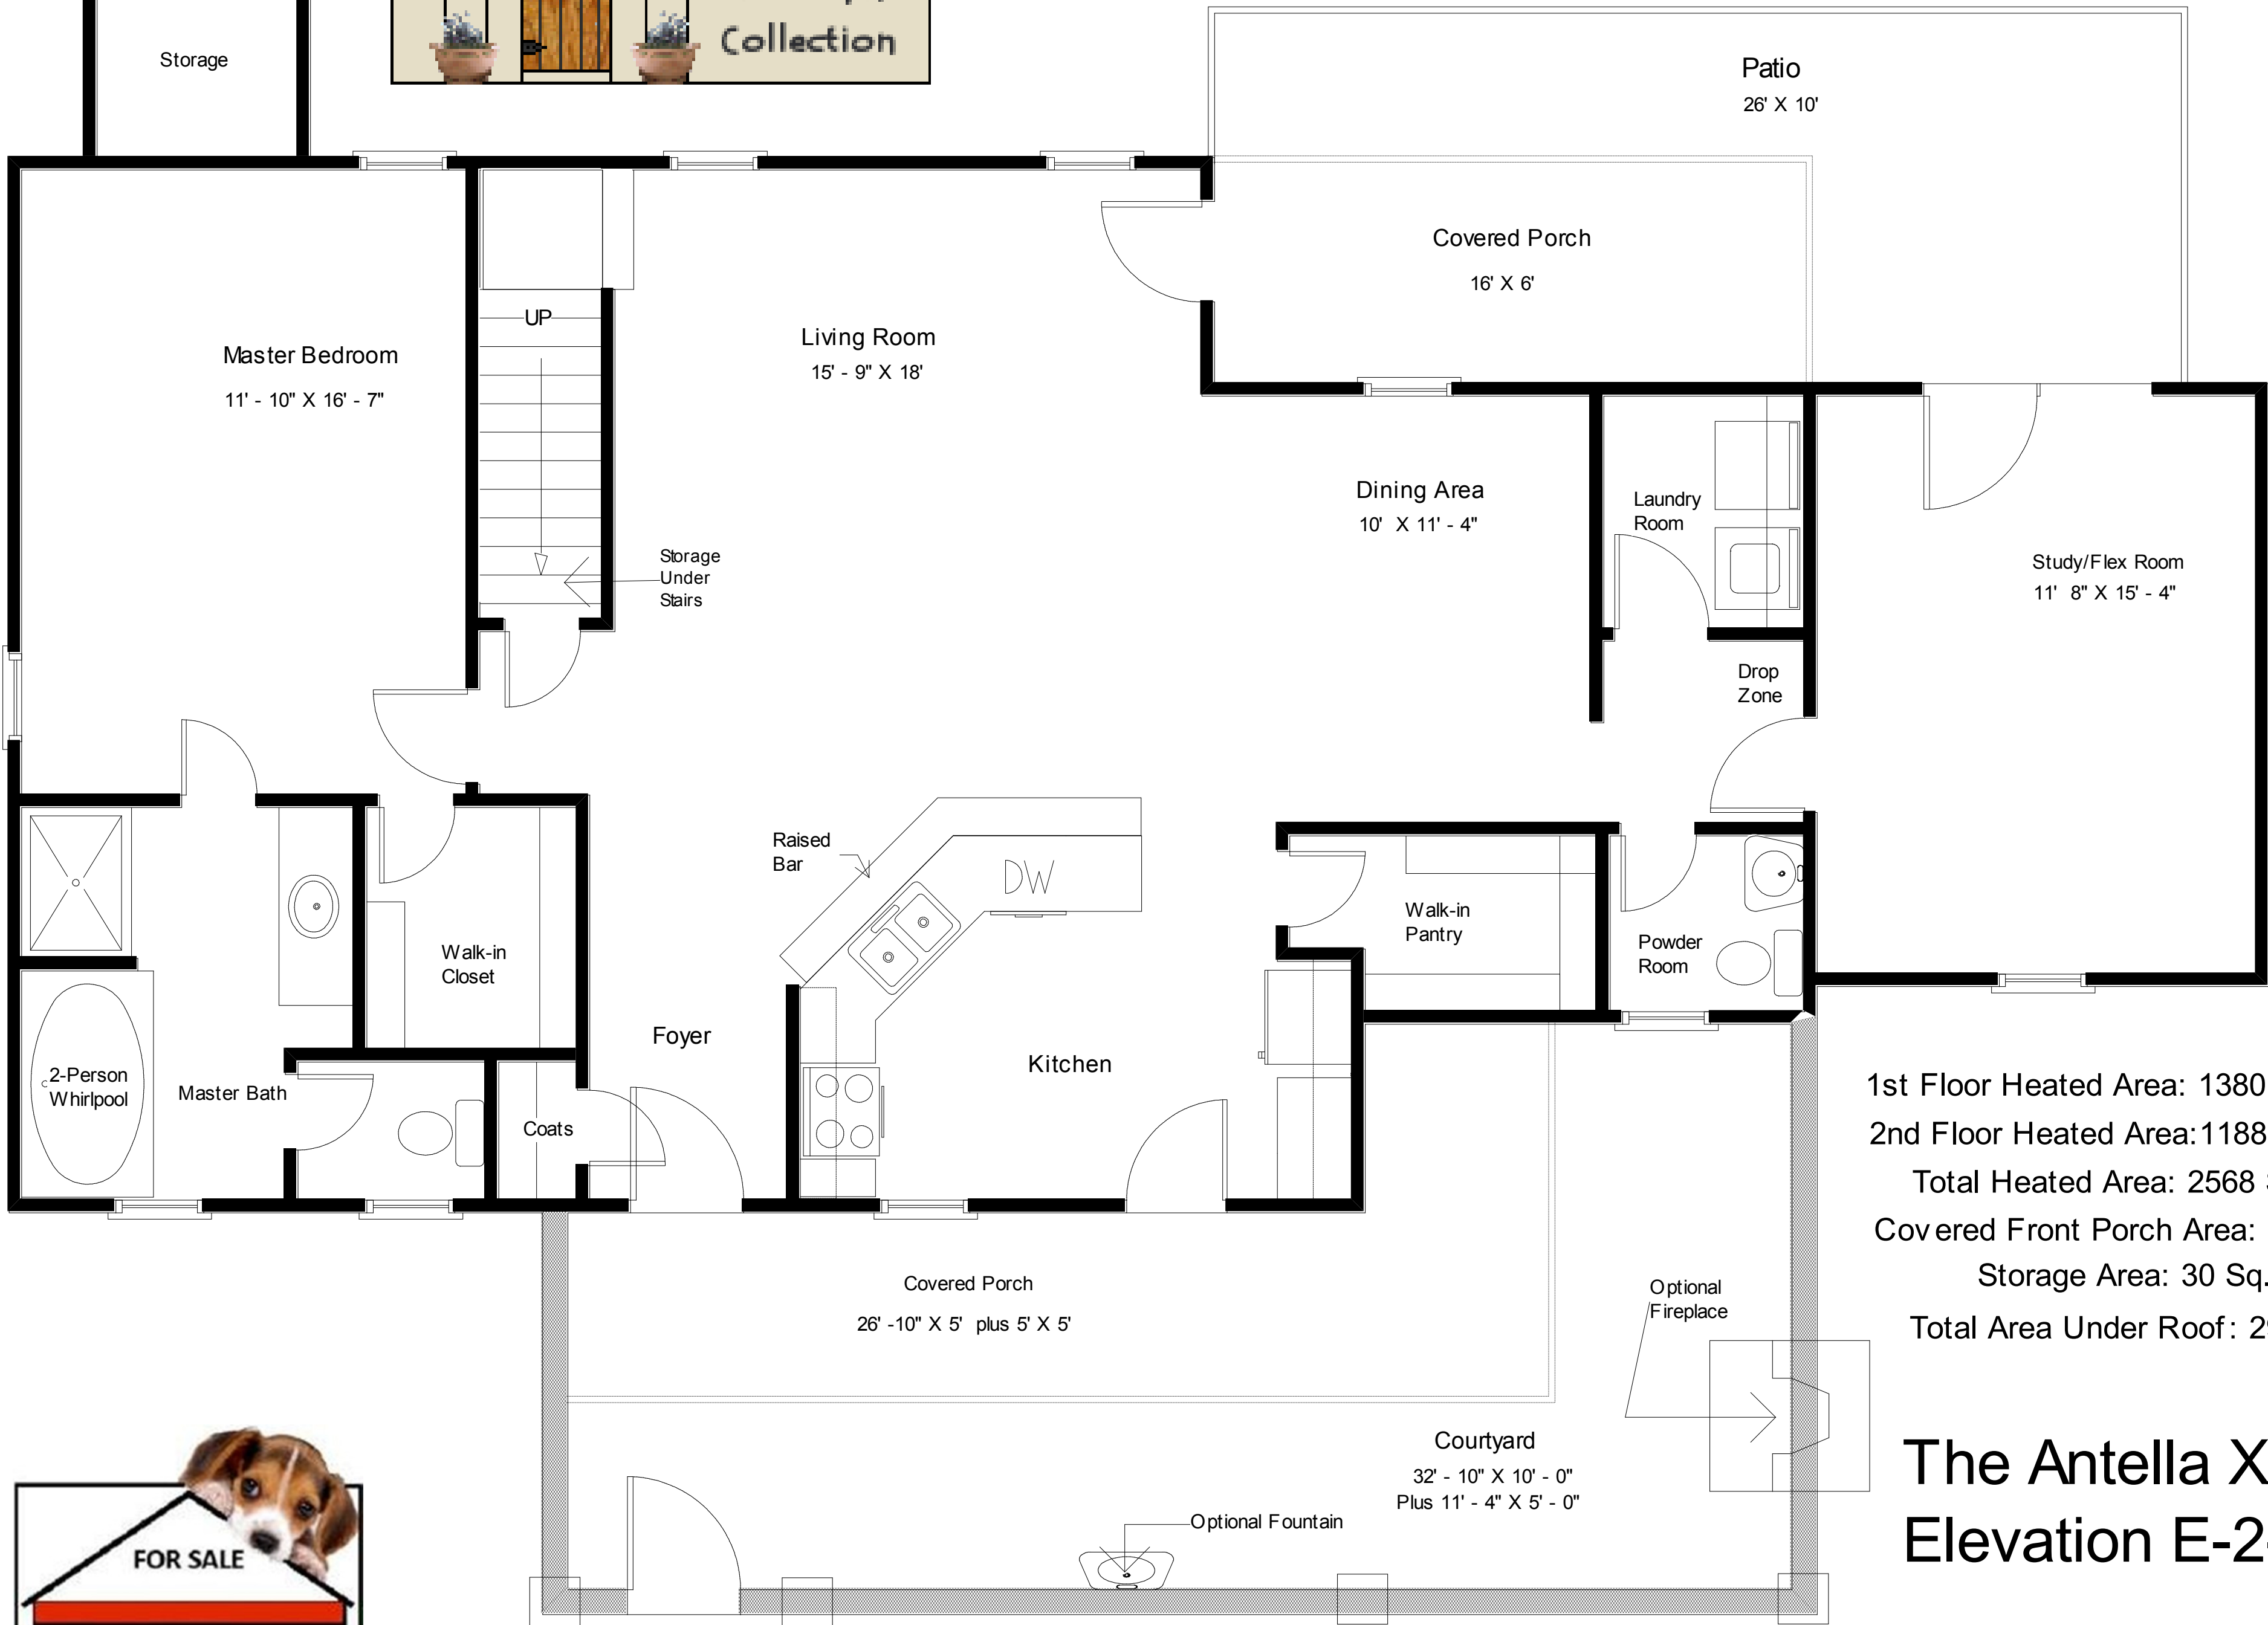

# The Antella XXVI

Elevation E-HIR-2

Left side

"Live The Great Life"

# The Antella XXVI

Elevation E-HIR-2

Right side

"Live The Great Life"

1st Floor Heated Area: 1380 Sq. Ft.  
 2nd Floor Heated Area: 1188 Sq. Ft.  
 Total Heated Area: 2568 Sq. Ft.  
 Covered Front Porch Area: 394 Sq. Ft.  
 Storage Area: 30 Sq. Ft.  
 Total Area Under Roof: 2992 Sq. Ft.

## The Antella XXVI Elevation E-2-HR

"Live The Great Life"

# The Antella XXVI Elevation E-2

Second Floor Heated Area: 1188 Sq. Ft.

"Live The Great Life"