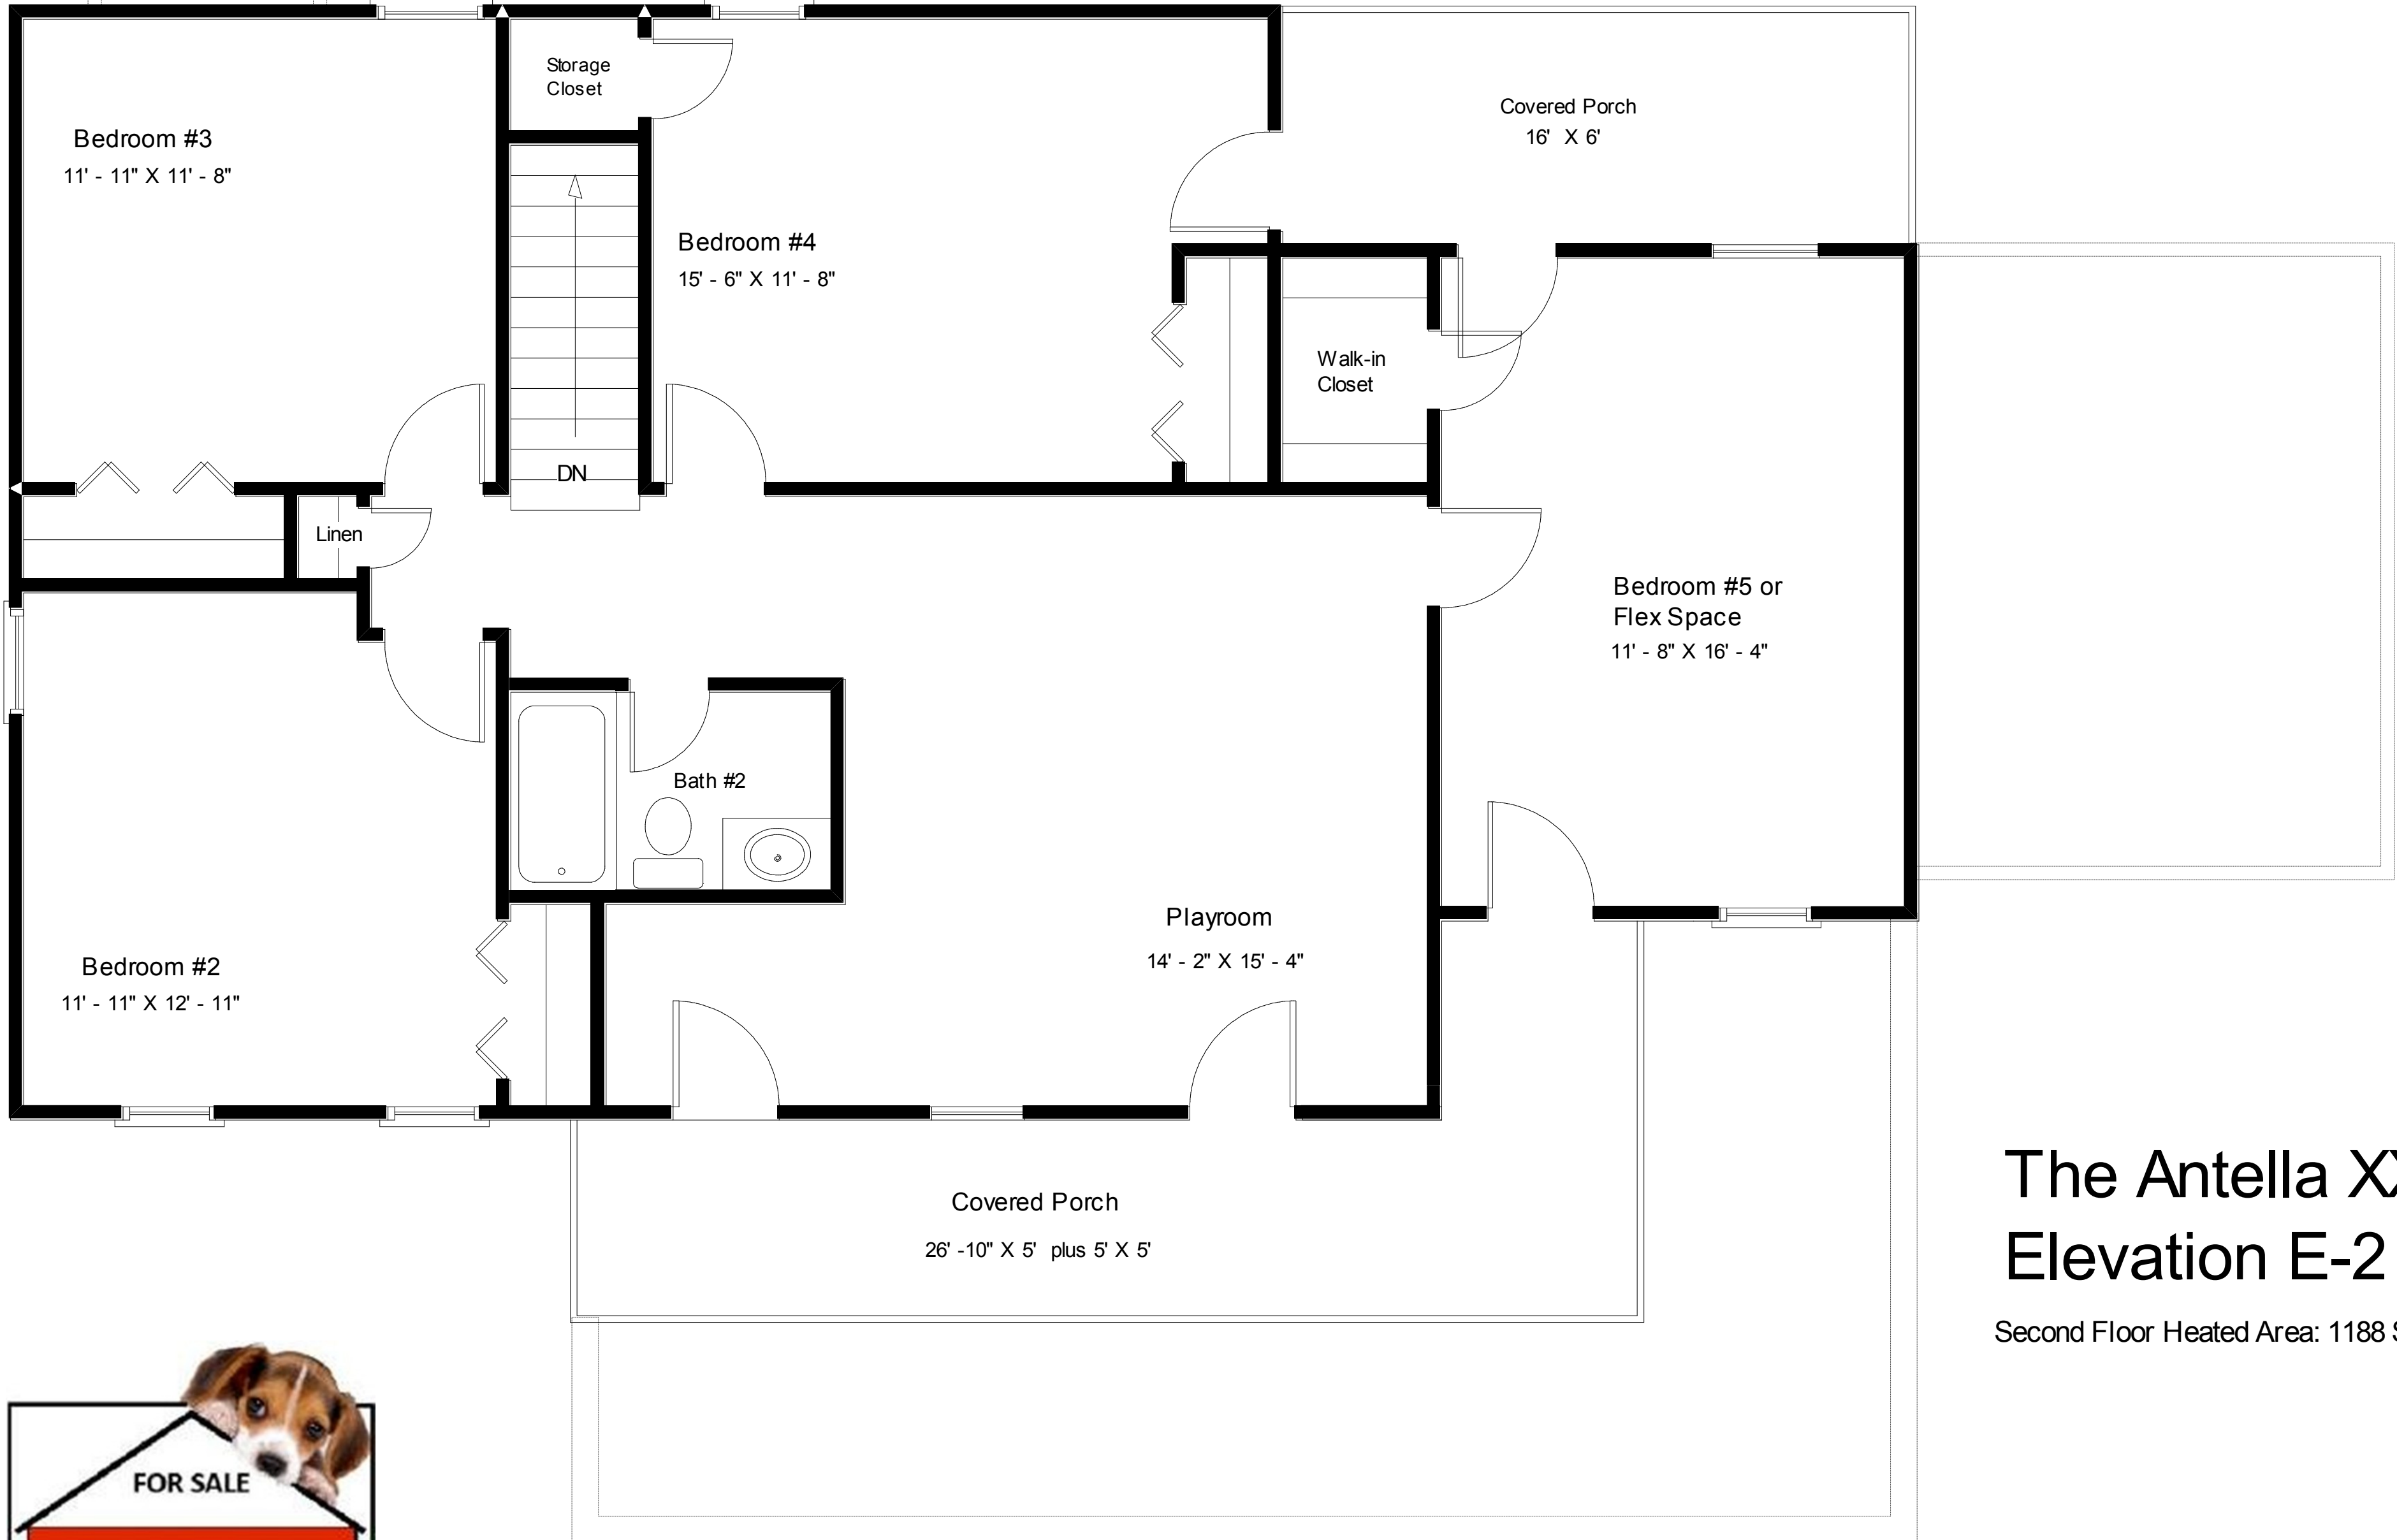

# The Antella XXVI

Elevation E-HIR-2

Left side

"Live The Great Life"

# The Antella XXVI

Elevation E-HIR-2

Right side

"Live The Great Life"

1st Floor Heated Area: 1380 Sq. Ft.  
 2nd Floor Heated Area: 1188 Sq. Ft.  
 Total Heated Area: 2568 Sq. Ft.  
 Covered Front Porch Area: 394 Sq. Ft.  
 Storage Area: 30 Sq. Ft.  
 Total Area Under Roof: 2992 Sq. Ft.

## The Antella XXVI Elevation E-2-HR

"Live The Great Life"

# The Antella XXVI Elevation E-2

Second Floor Heated Area: 1188 Sq. Ft.

"Live The Great Life"