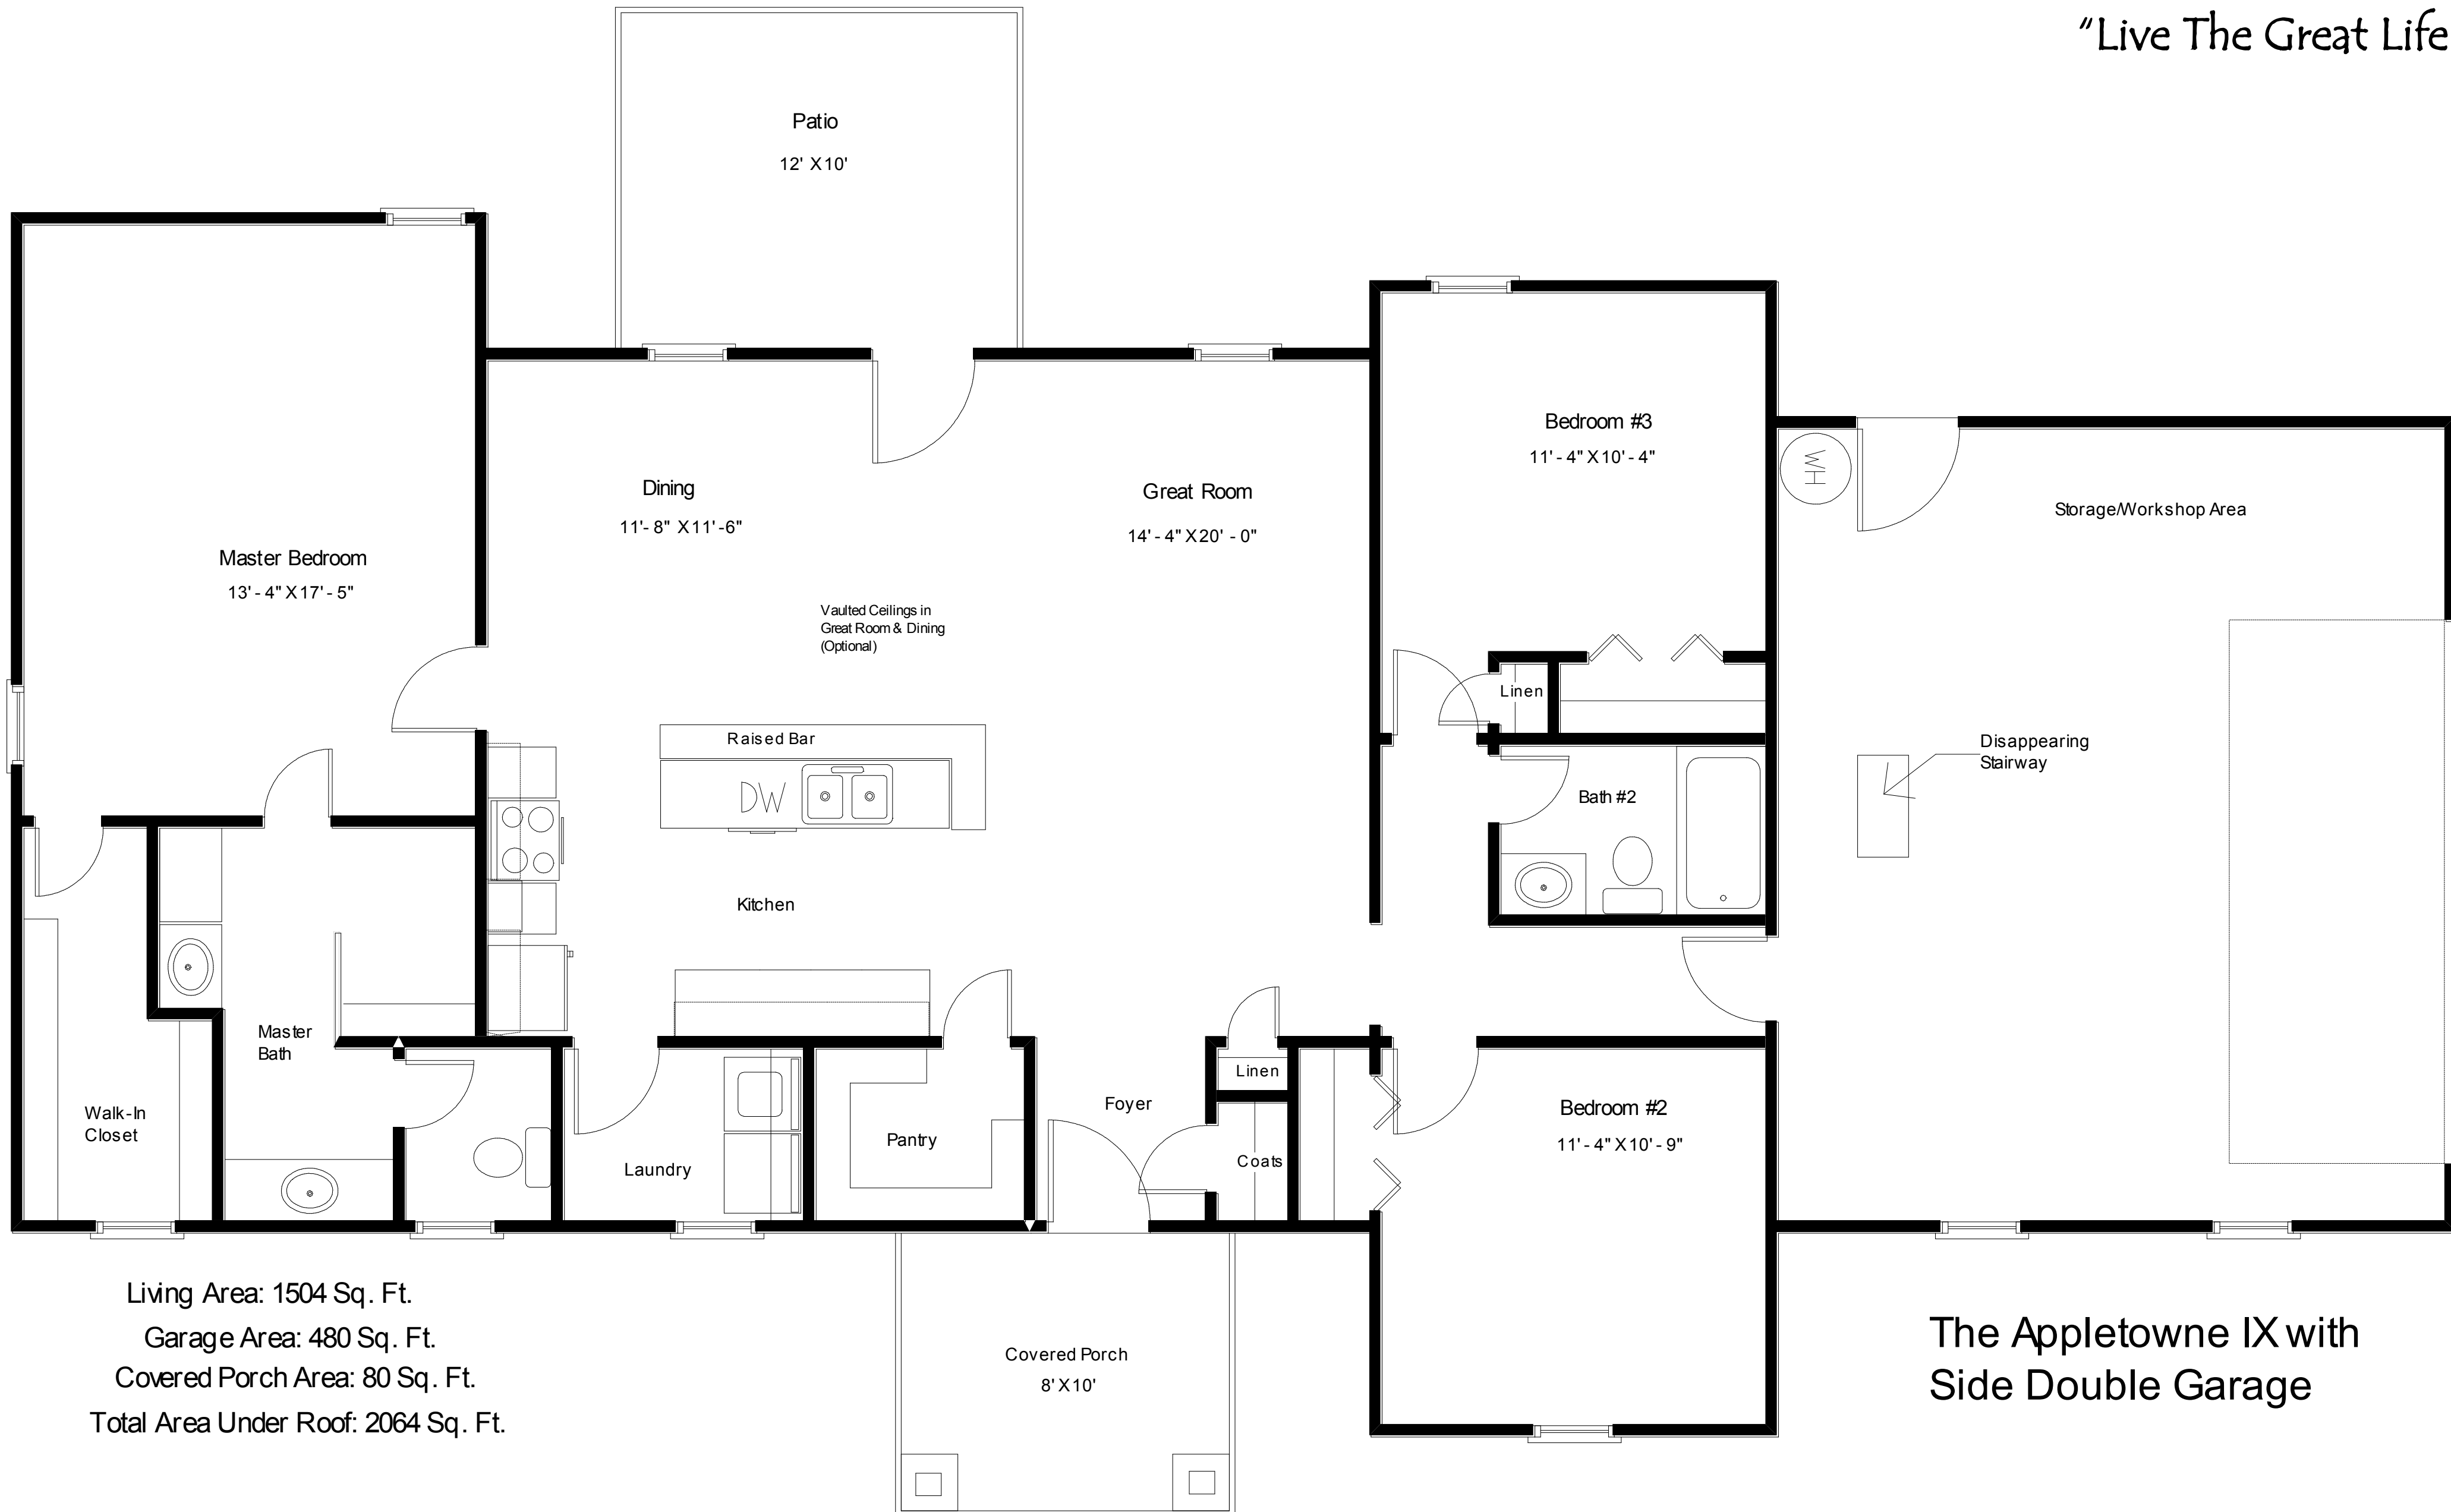

The Appletowne IX

With Side Garage

Craftowne Homes

"Distinctive Craftsman Style Homes"

"Live The Great Life"

Craftowne Homes

"Distinctive Craftsman Style Homes"

"Live The Great Life"

Living Area: 1504 Sq. Ft.

Garage Area: 480 Sq. Ft.

Covered Porch Area: 80 Sq. Ft.

Total Area Under Roof: 2064 Sq. Ft.

The Appletowne IX with
Side Double Garage