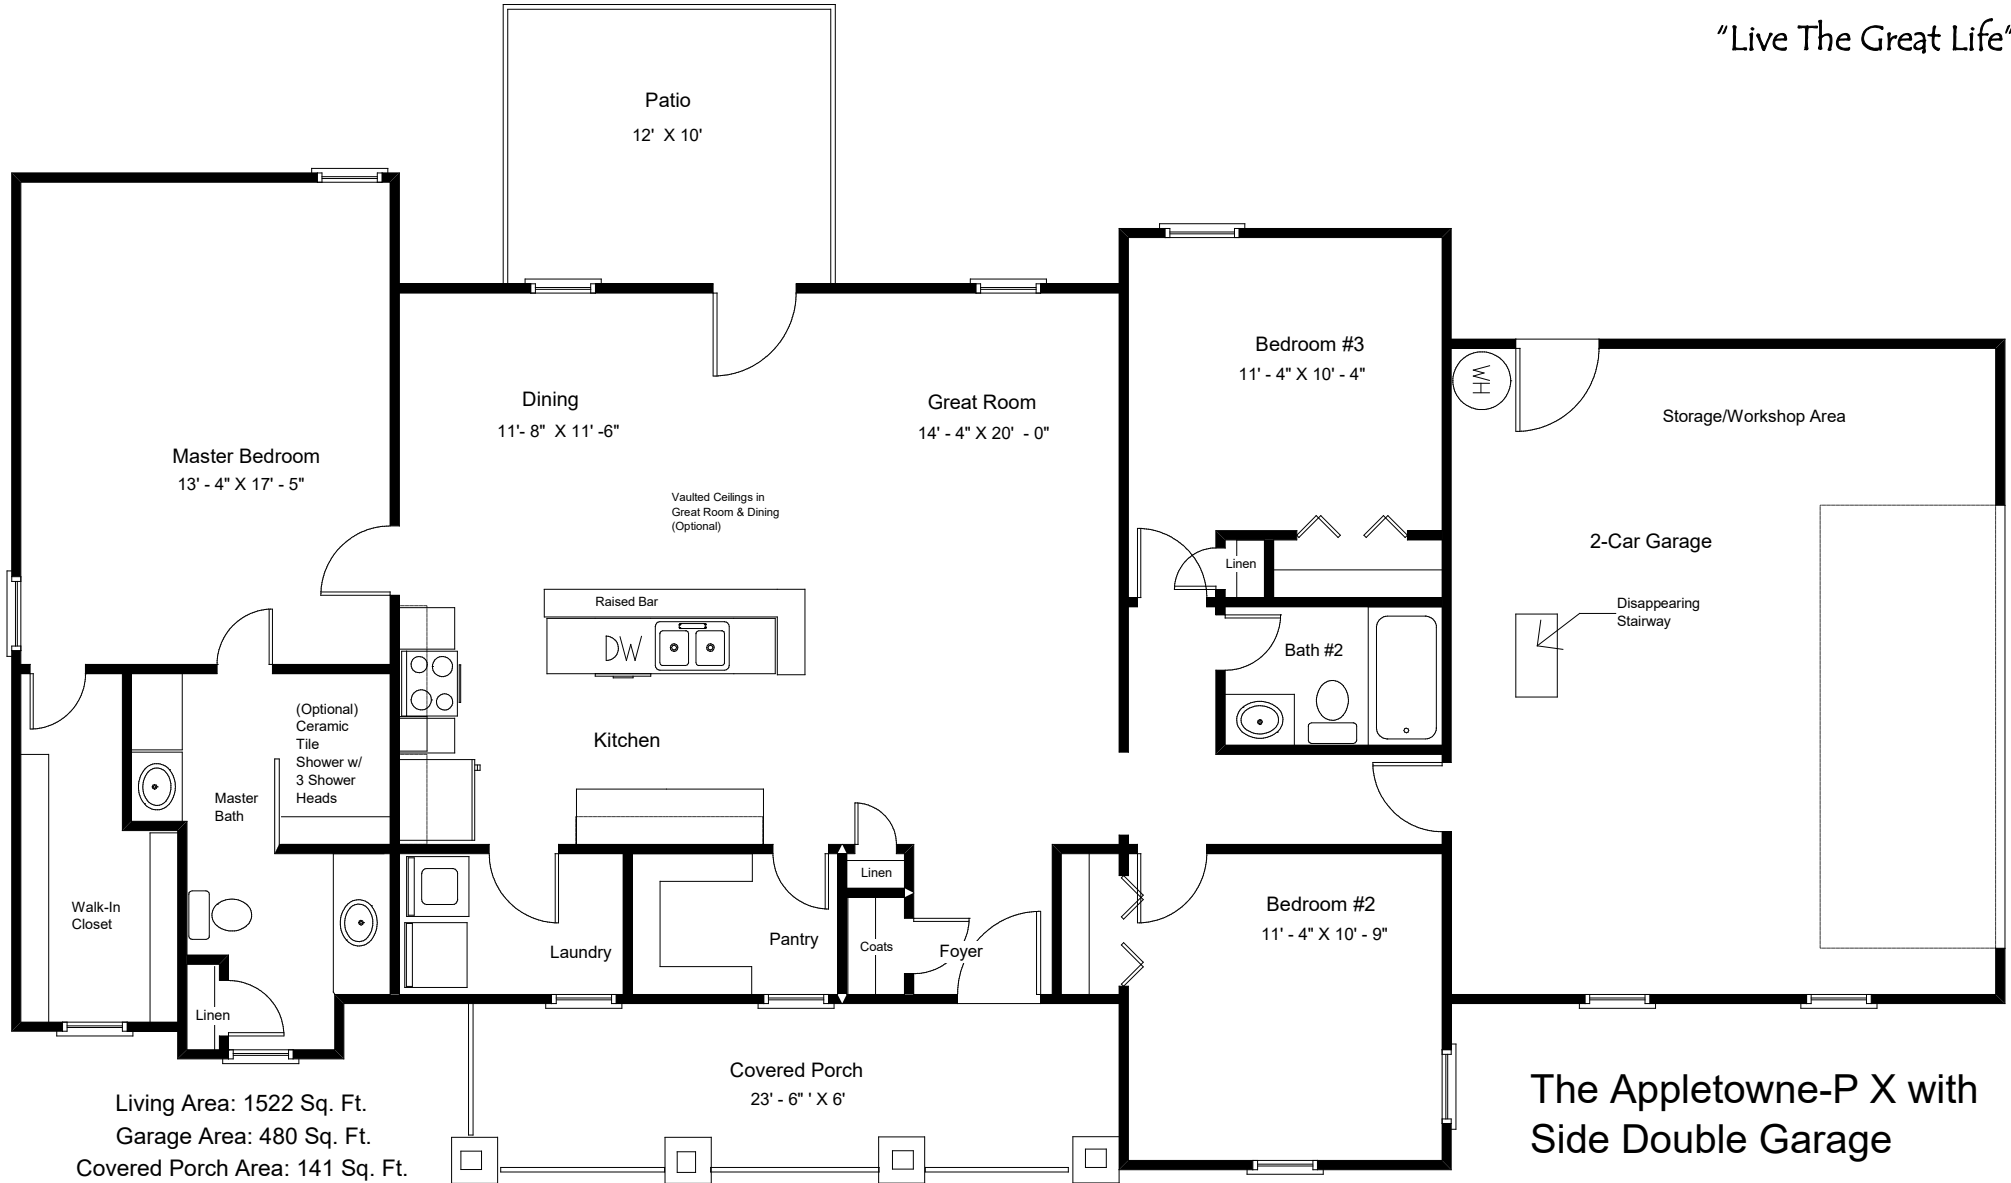

The Appletowne-P X

With Side Garage

"Live The Great Life"

Craftowne Homes

"Distinctive Craftsman Style Homes"

"Live The Great Life"

Living Area: 1522 Sq. Ft.
Garage Area: 480 Sq. Ft.
Covered Porch Area: 141 Sq. Ft.
Total Area Under Roof: 2143 Sq. Ft.

The Appletowne-P X with Side Double Garage