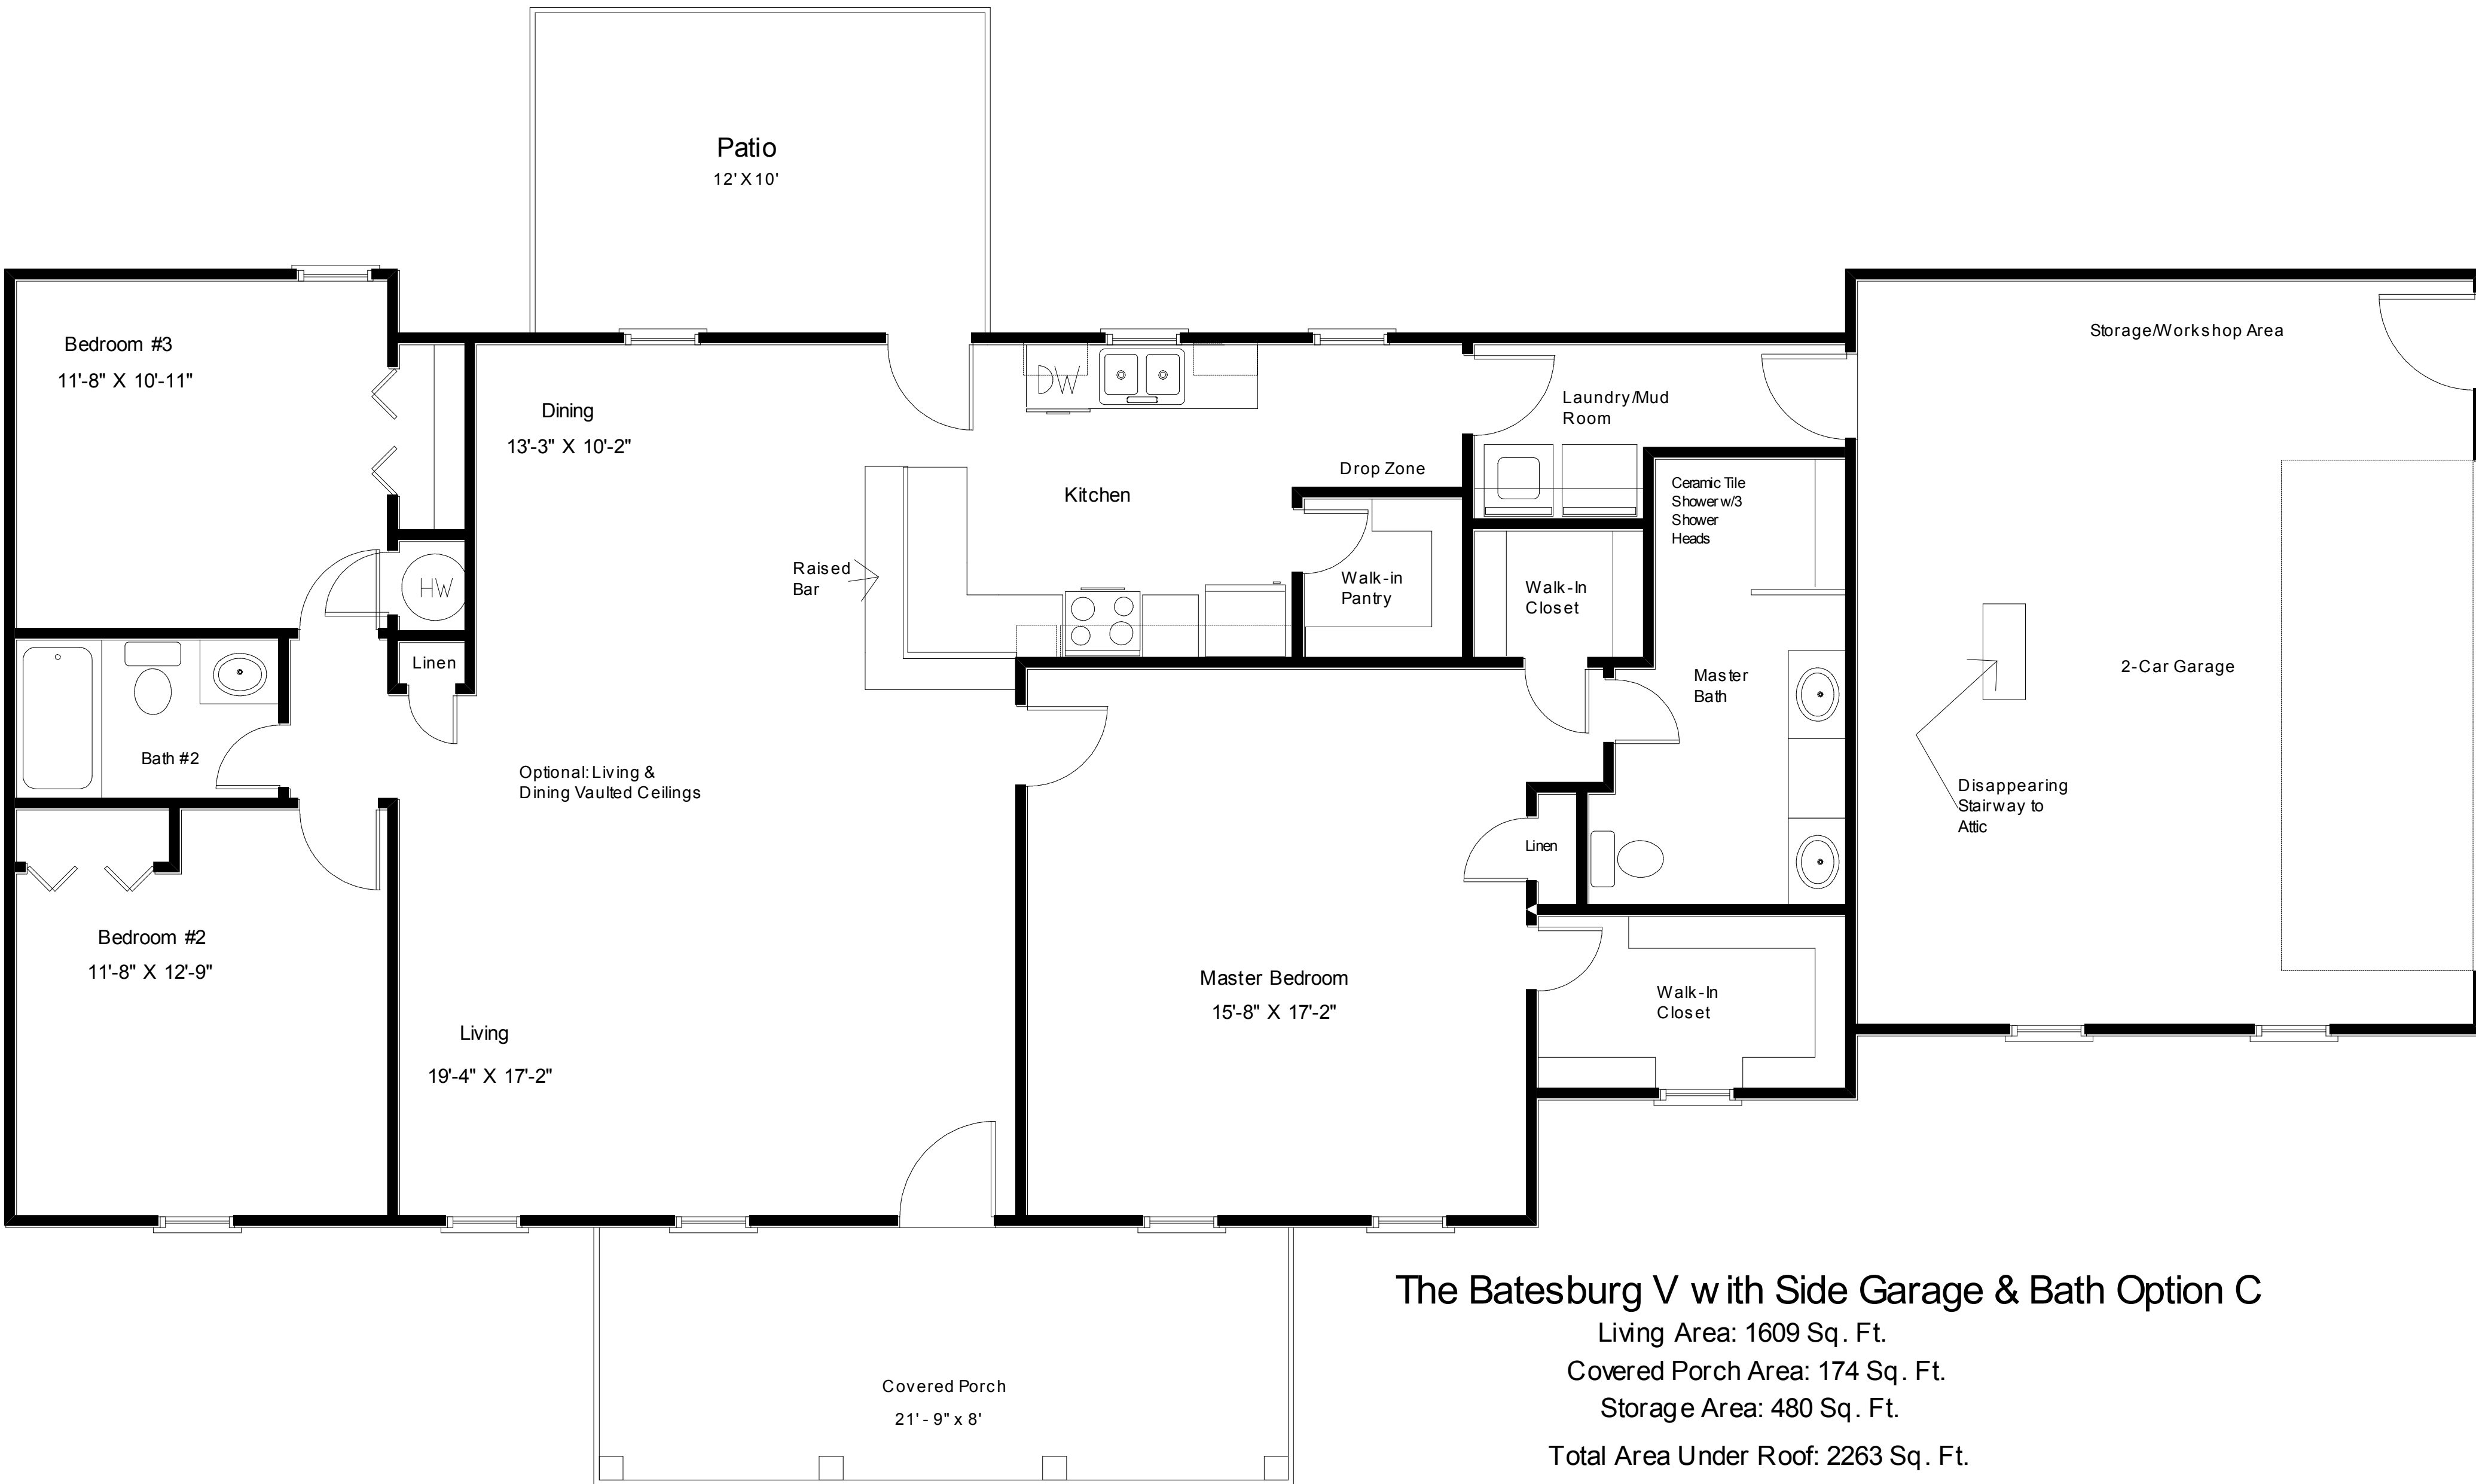

The Batesburg V with Side Garage

"Distinctive Architecture"

"Live the Great Life"

**Southern
Colonial
Collection**

"Distinctive Architecture"

"Live The Great Life"

The Batesburg V with Side Garage & Bath Option C

Living Area: 1609 Sq. Ft.

Covered Porch Area: 174 Sq. Ft.

Storage Area: 480 Sq. Ft.

Total Area Under Roof: 2263 Sq. Ft.