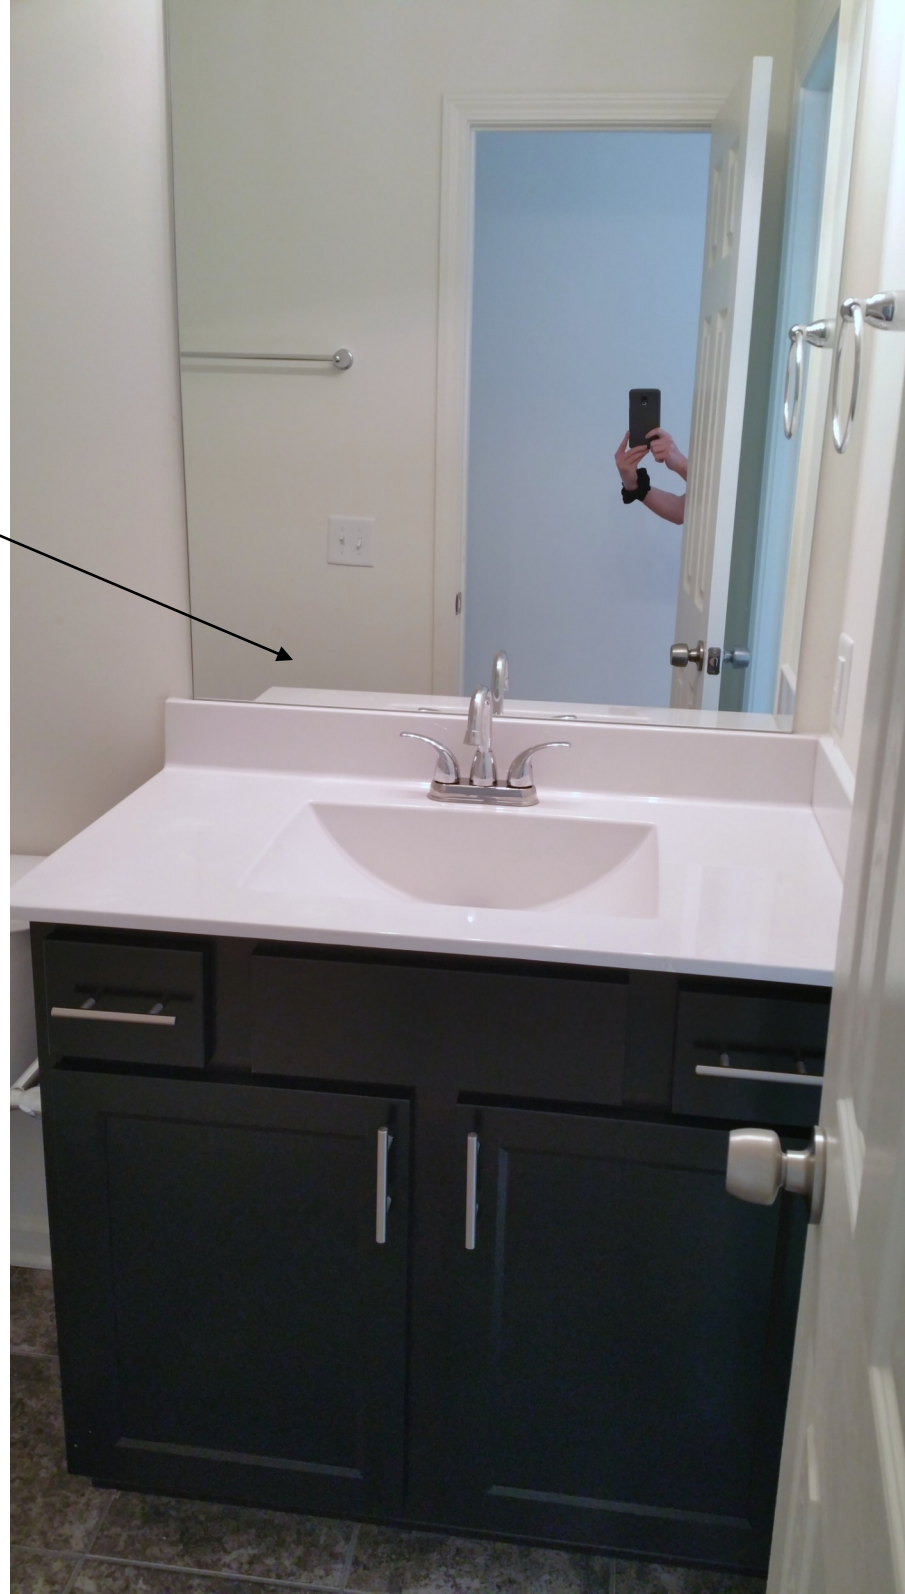

The Bonet XXII with Double Garage

Street Side View

Craftowne Collection

"Distinctive Craftsman Designs"

"Live the Great Life"

The Bonet XXII with Double Garage

Street Side View

Craftowne Collection

Master
Bath

4ftX6ft
Tile
Shower
with 3
Shower
Heads

Living
Room
with

Dramatic
2 story
Wall of
Windows

Bedroom #3

Bath #2

Balcony overlooking 2 story living room

Bonus/ Media Room