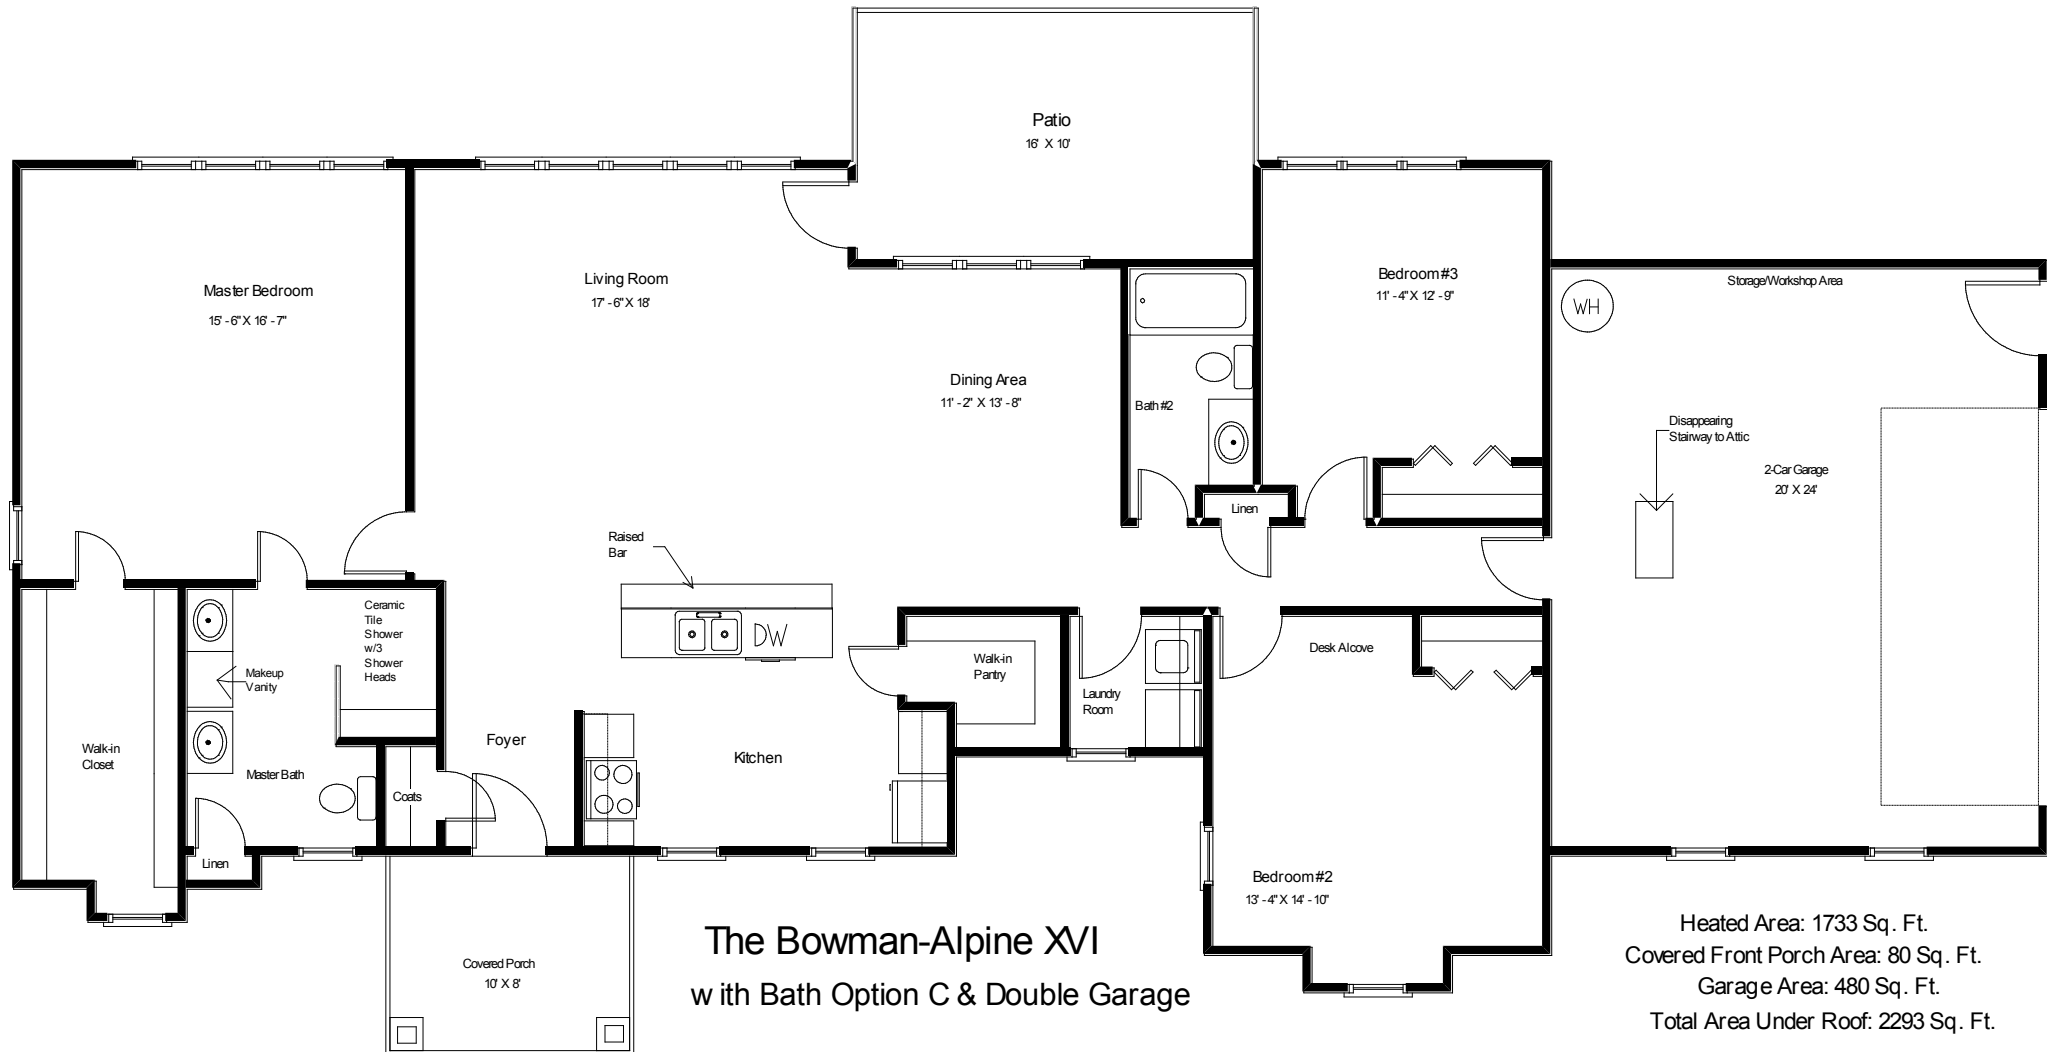

The Bowman-Alpine XVI  
with Side Double Garage  
Street Side Elevation

"Live The Great Life"

"Easy Living"  Lakeside  
Collection

The Bowman-Alpine XVI  
with Side Double Garage  
Street Side Elevation

"Live The Great Life"

"Easy Living"

Lakeside  
Collection

"Live the Great Life"

"Live the Great Life"

"Easy Living"

"Live the Great Life"

Walk-in Pantry

"Live the Great Life"

# Master Bathroom

"Live the Great Life"

Ceramic tile shower option with 3 shower heads and frameless glass in Master Bath

# Master Bathroom

"Live the Great Life"

"Live the Great Life"