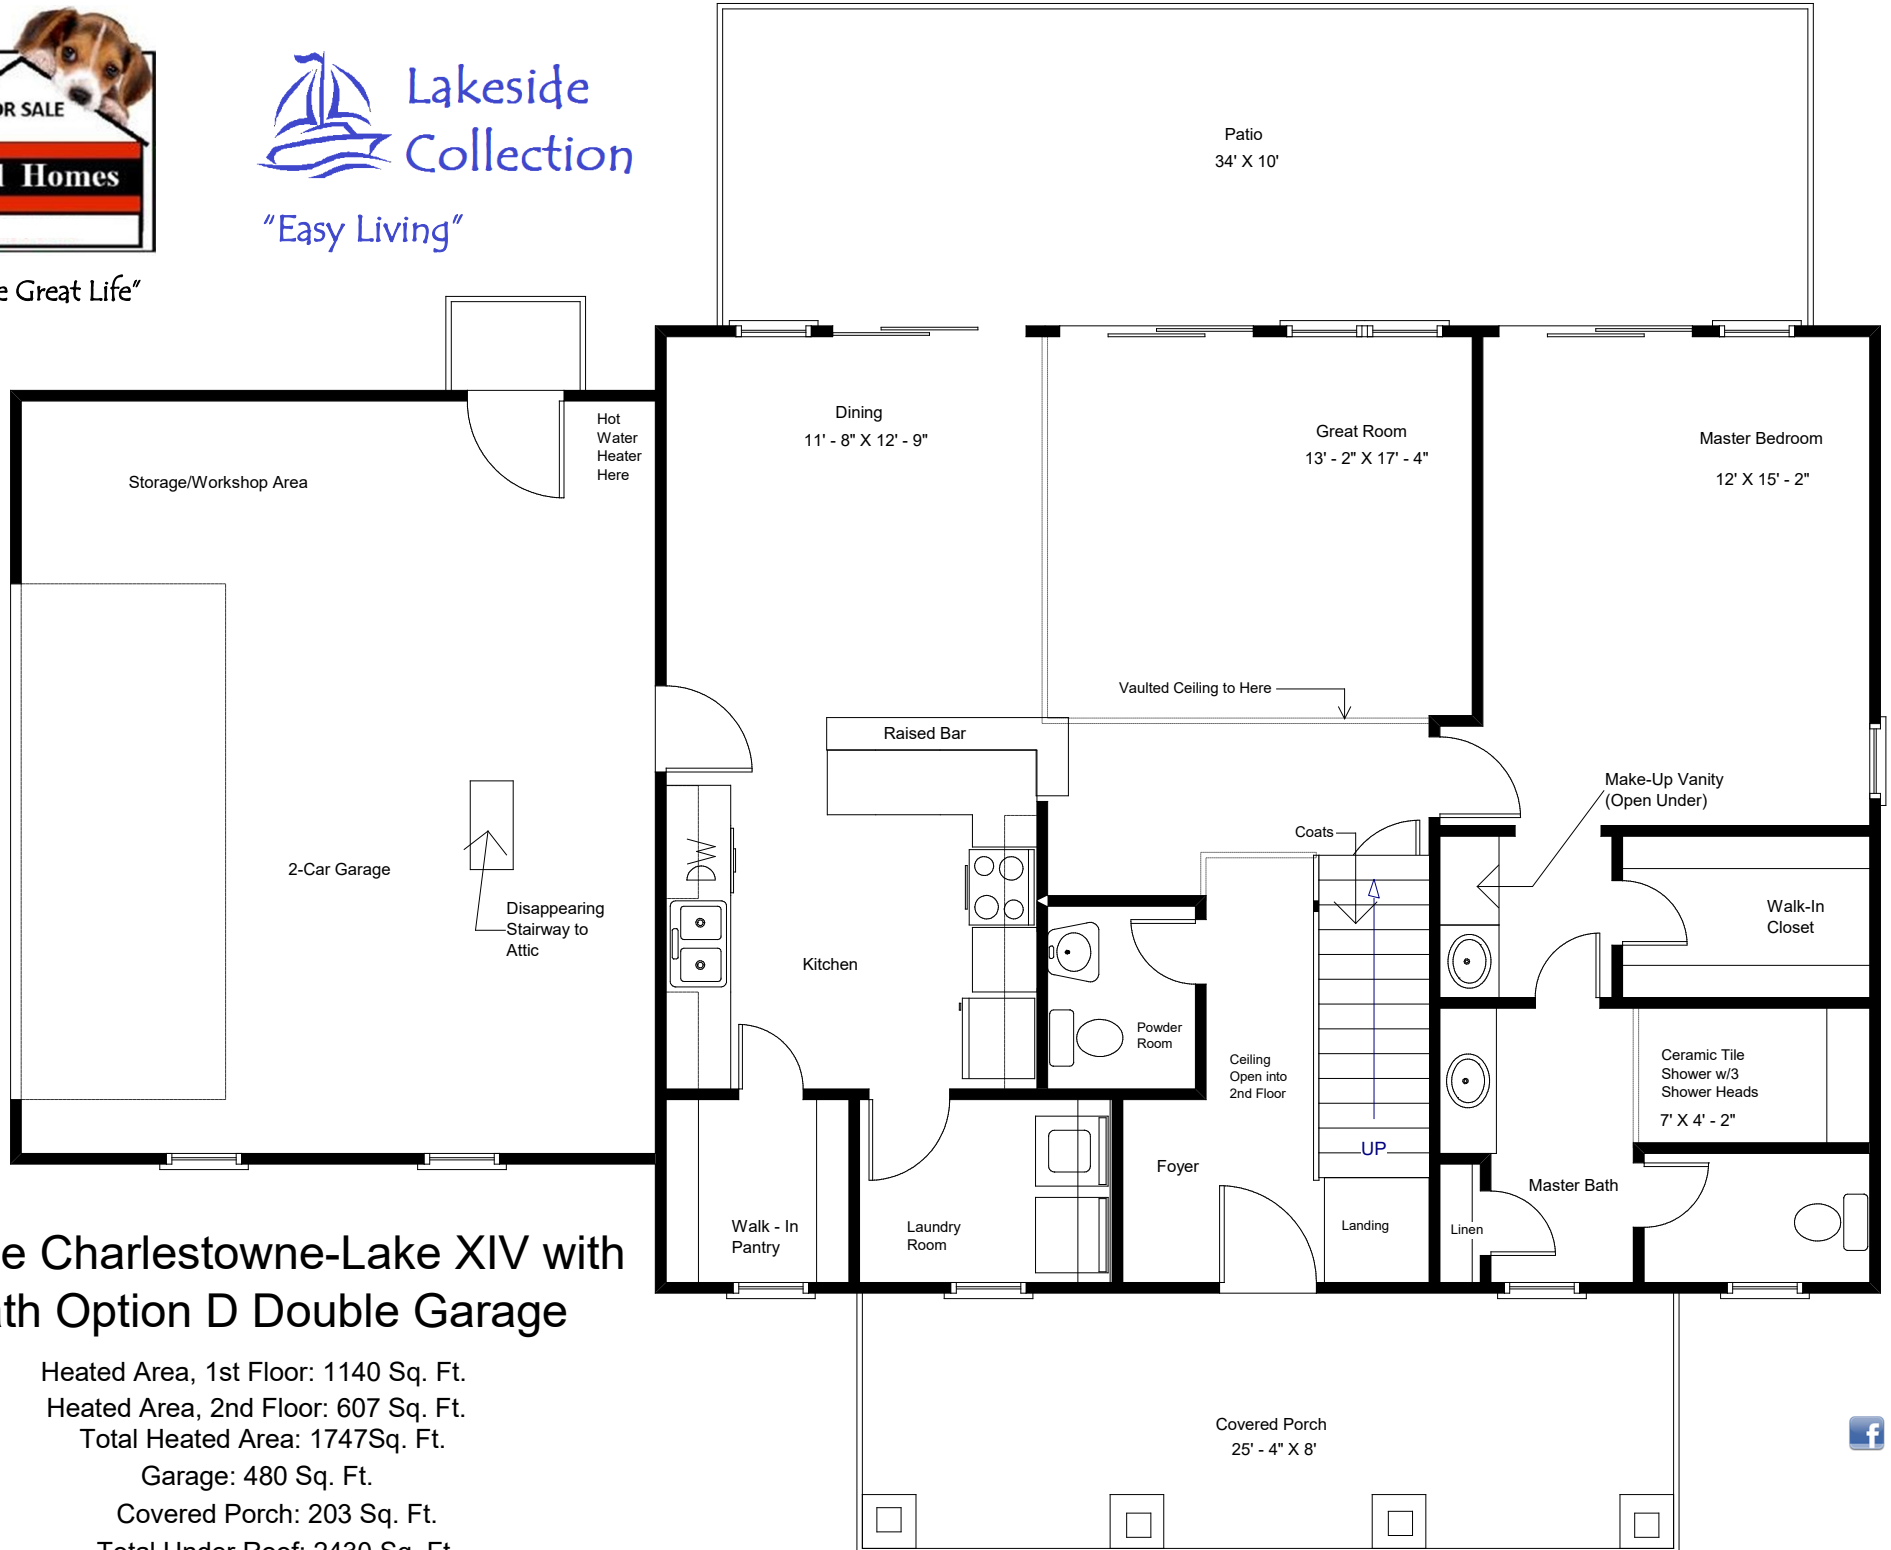

## The Charlestowne- Lake XIV with DG Elevation

"Live the Great Life"

"Easy Living"

Lakeside  
Collection

Lakeside  
Collection  
"Easy Living"

"Live The Great Life"

## The Charlestowne-Lake XIV with Bath Option D Double Garage

Heated Area, 1st Floor: 1140 Sq. Ft.

Heated Area, 2nd Floor: 607 Sq. Ft.

Total Heated Area: 1747Sq. Ft.

Garage: 480 Sq. Ft.

Covered Porch: 203 Sq. Ft.

Total Under Roof: 2430 Sq. Ft.

Lakeside  
Collection  
"Easy Living"

"Live The Great Life"