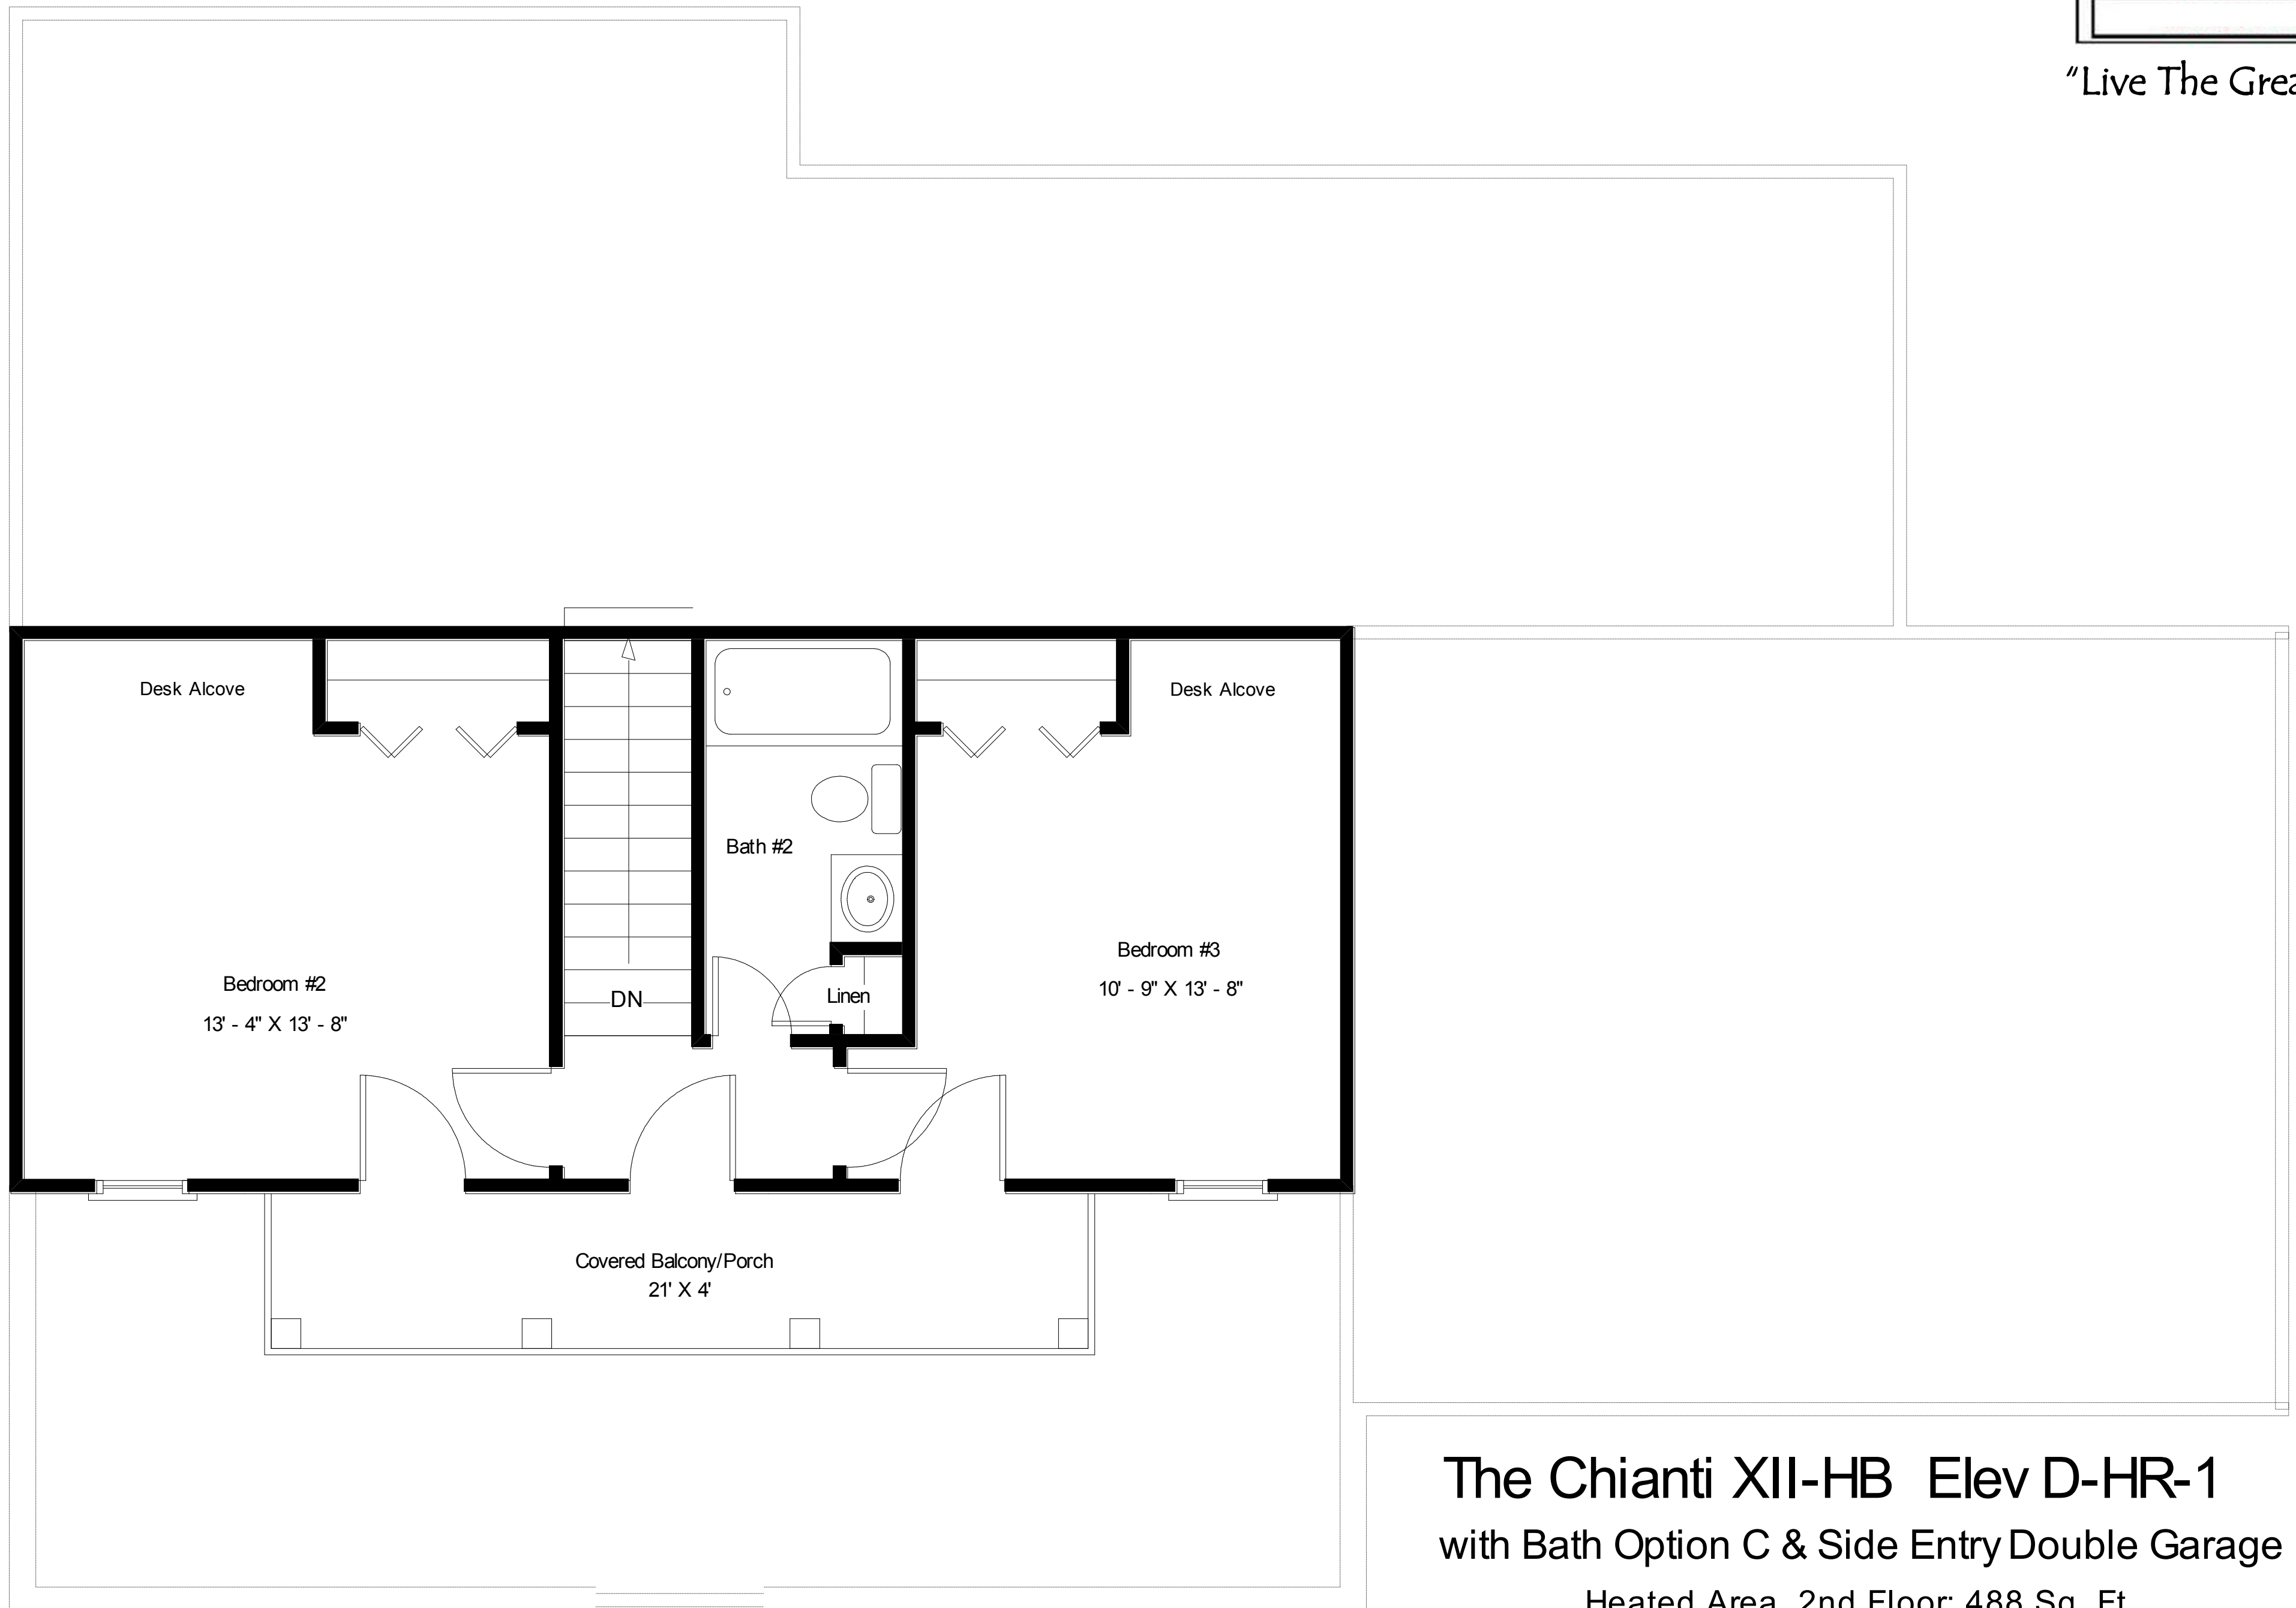

The Chianti XII-HOB

with Double Garage
Elevation ID-HOR-1

"Live The Great Life"

"Live The Great Life"

Heated Area, 1st Floor: 1132. Ft.
Heated Area, 2nd Floor: 488 Sq. Ft.
Total Heated Area: 1620 Sq. Ft.
Covered Porches 168 Sq. Ft.
Garage: 480 Sq. Ft.
Total Under Roof: 2268 Sq. Ft.

The Chianti XII-HB Elevation D-HR-1
with Bath Option C & Side Entry Double Garage

"Live The Great Life"

The Chianti XII-HB Elev D-HR-1
with Bath Option C & Side Entry Double Garage

Heated Area, 2nd Floor: 488 Sq. Ft.