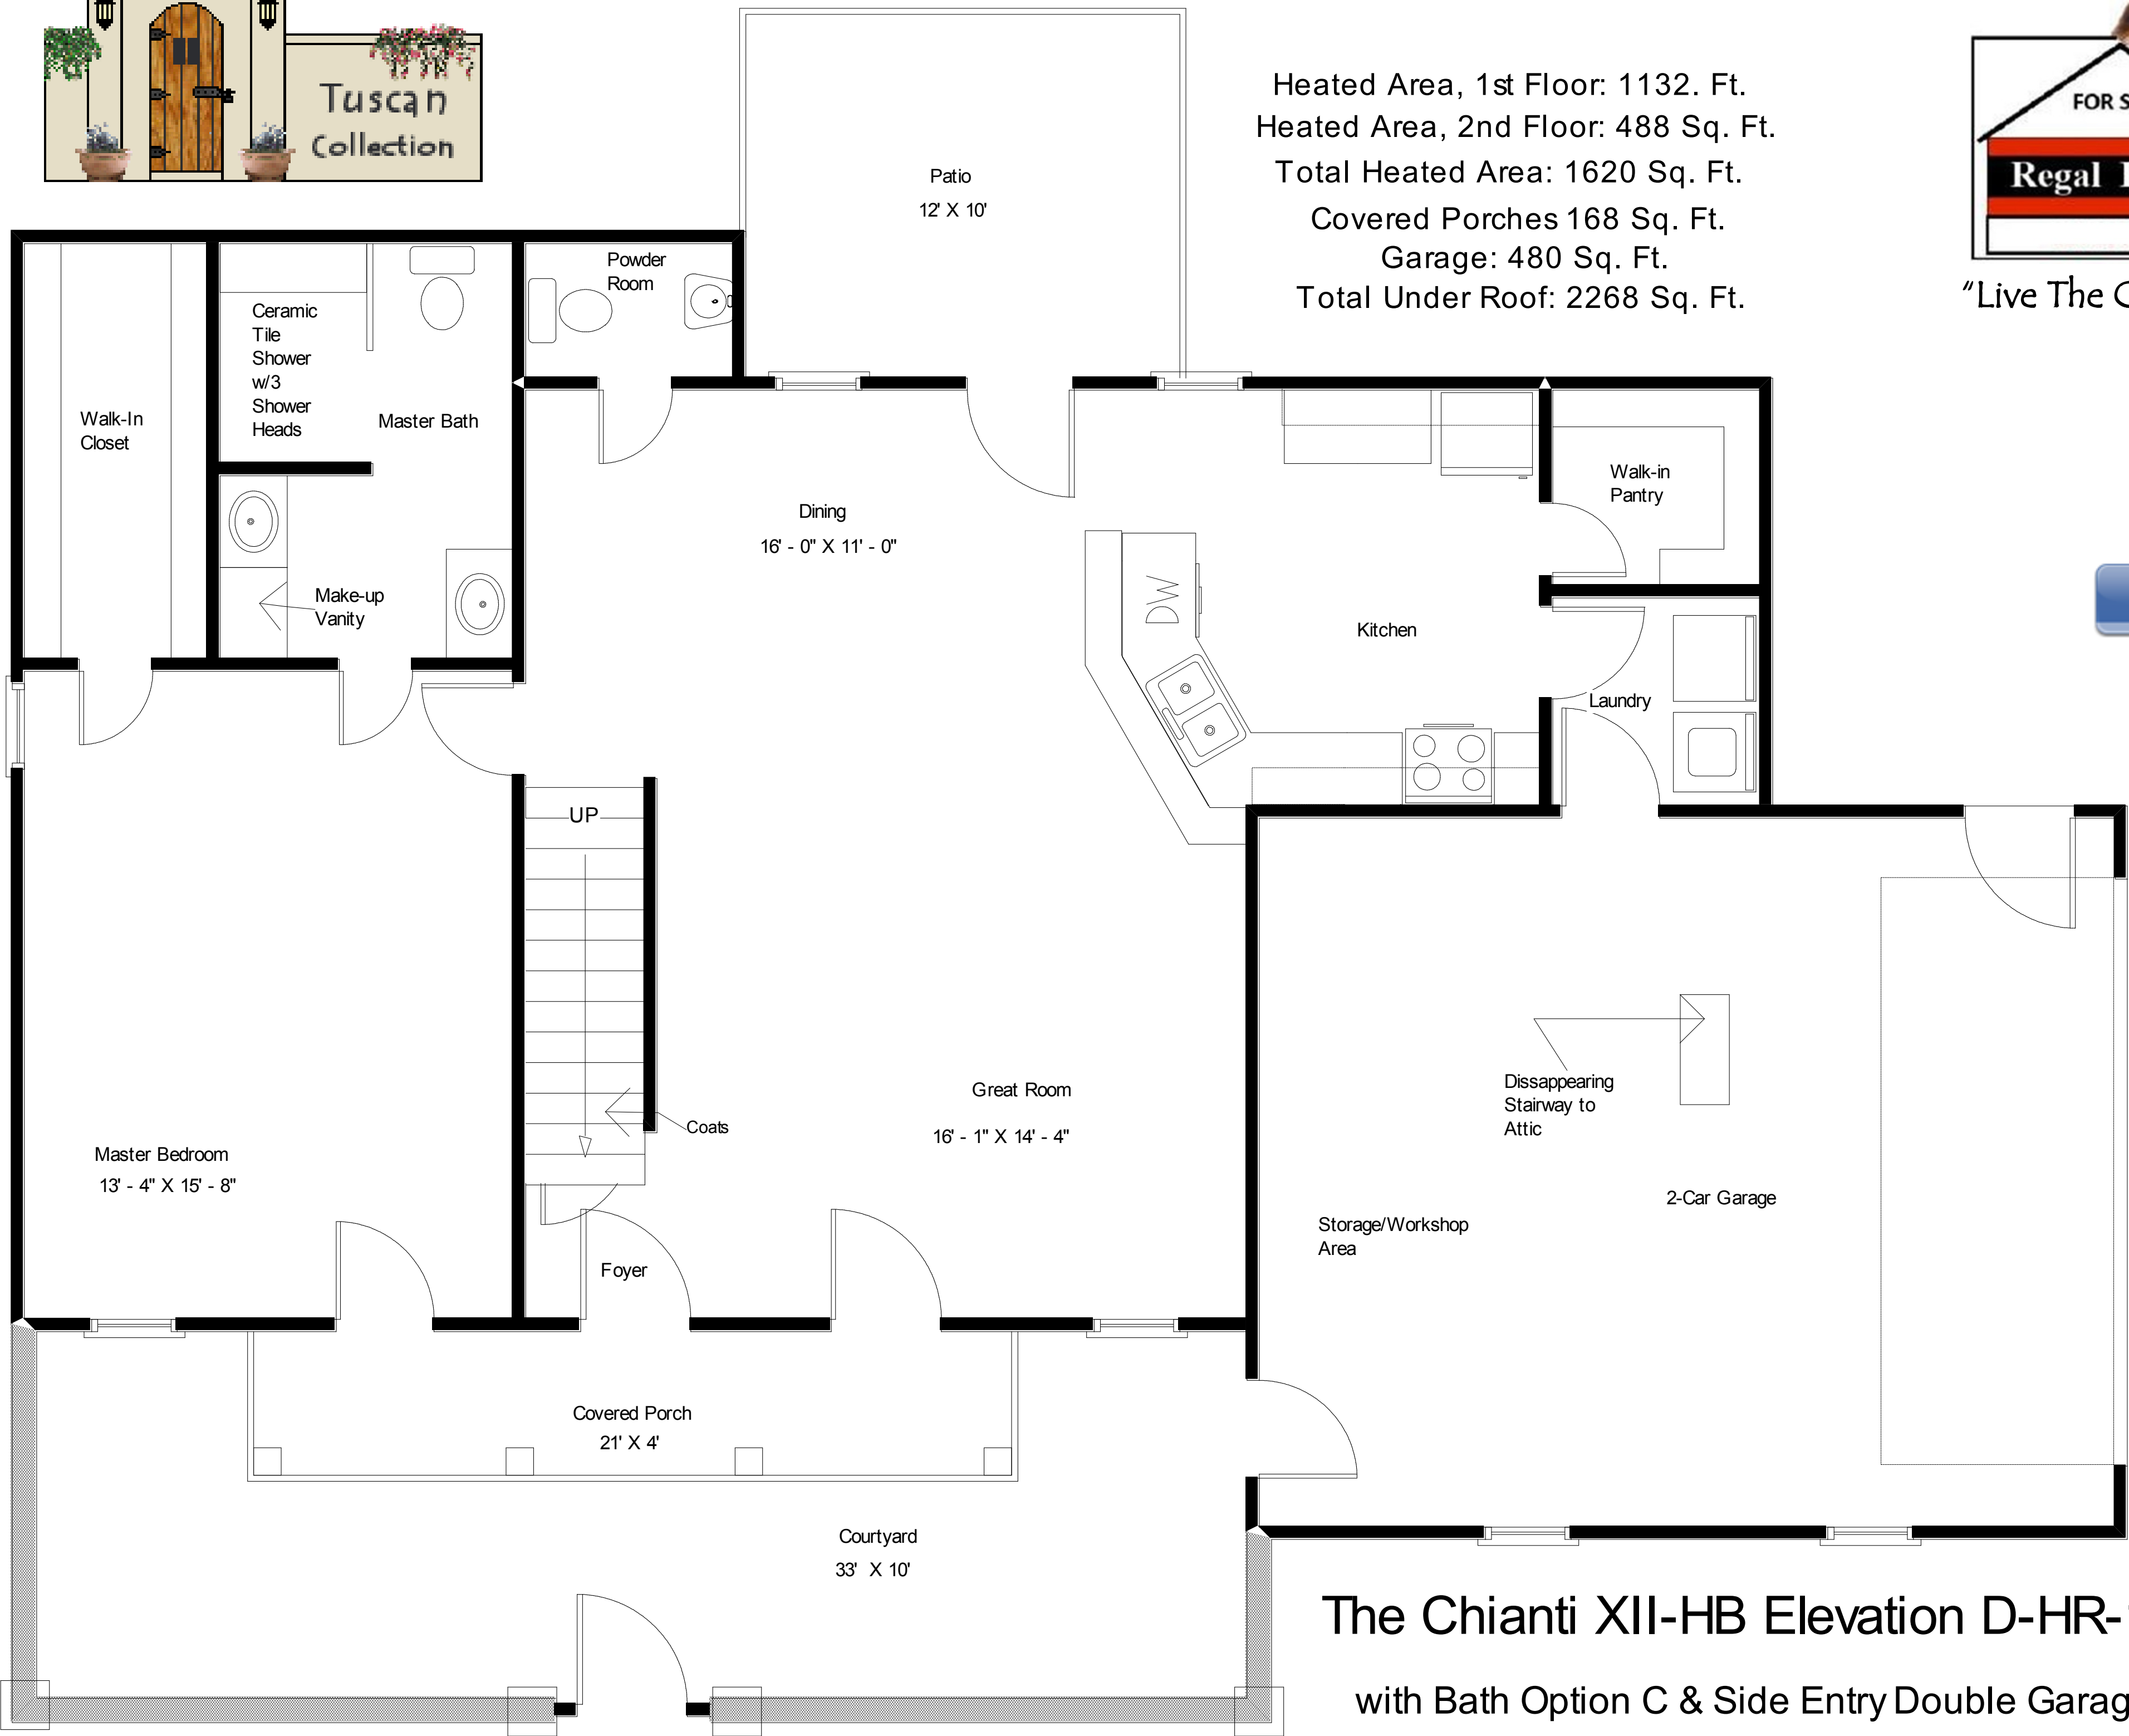

The Chianti XII-HOB

with Double Garage
Elevation ID-HOR-1

"Live The Great Life"

"Live The Great Life"

Heated Area, 1st Floor: 1132. Ft.
Heated Area, 2nd Floor: 488 Sq. Ft.
Total Heated Area: 1620 Sq. Ft.
Covered Porches 168 Sq. Ft.
Garage: 480 Sq. Ft.
Total Under Roof: 2268 Sq. Ft.

The Chianti XII-HB Elevation D-HR-1
with Bath Option C & Side Entry Double Garage

"Live The Great Life"

The Chianti XII-HB Elev D-HR-1
with Bath Option C & Side Entry Double Garage

Heated Area, 2nd Floor: 488 Sq. Ft.