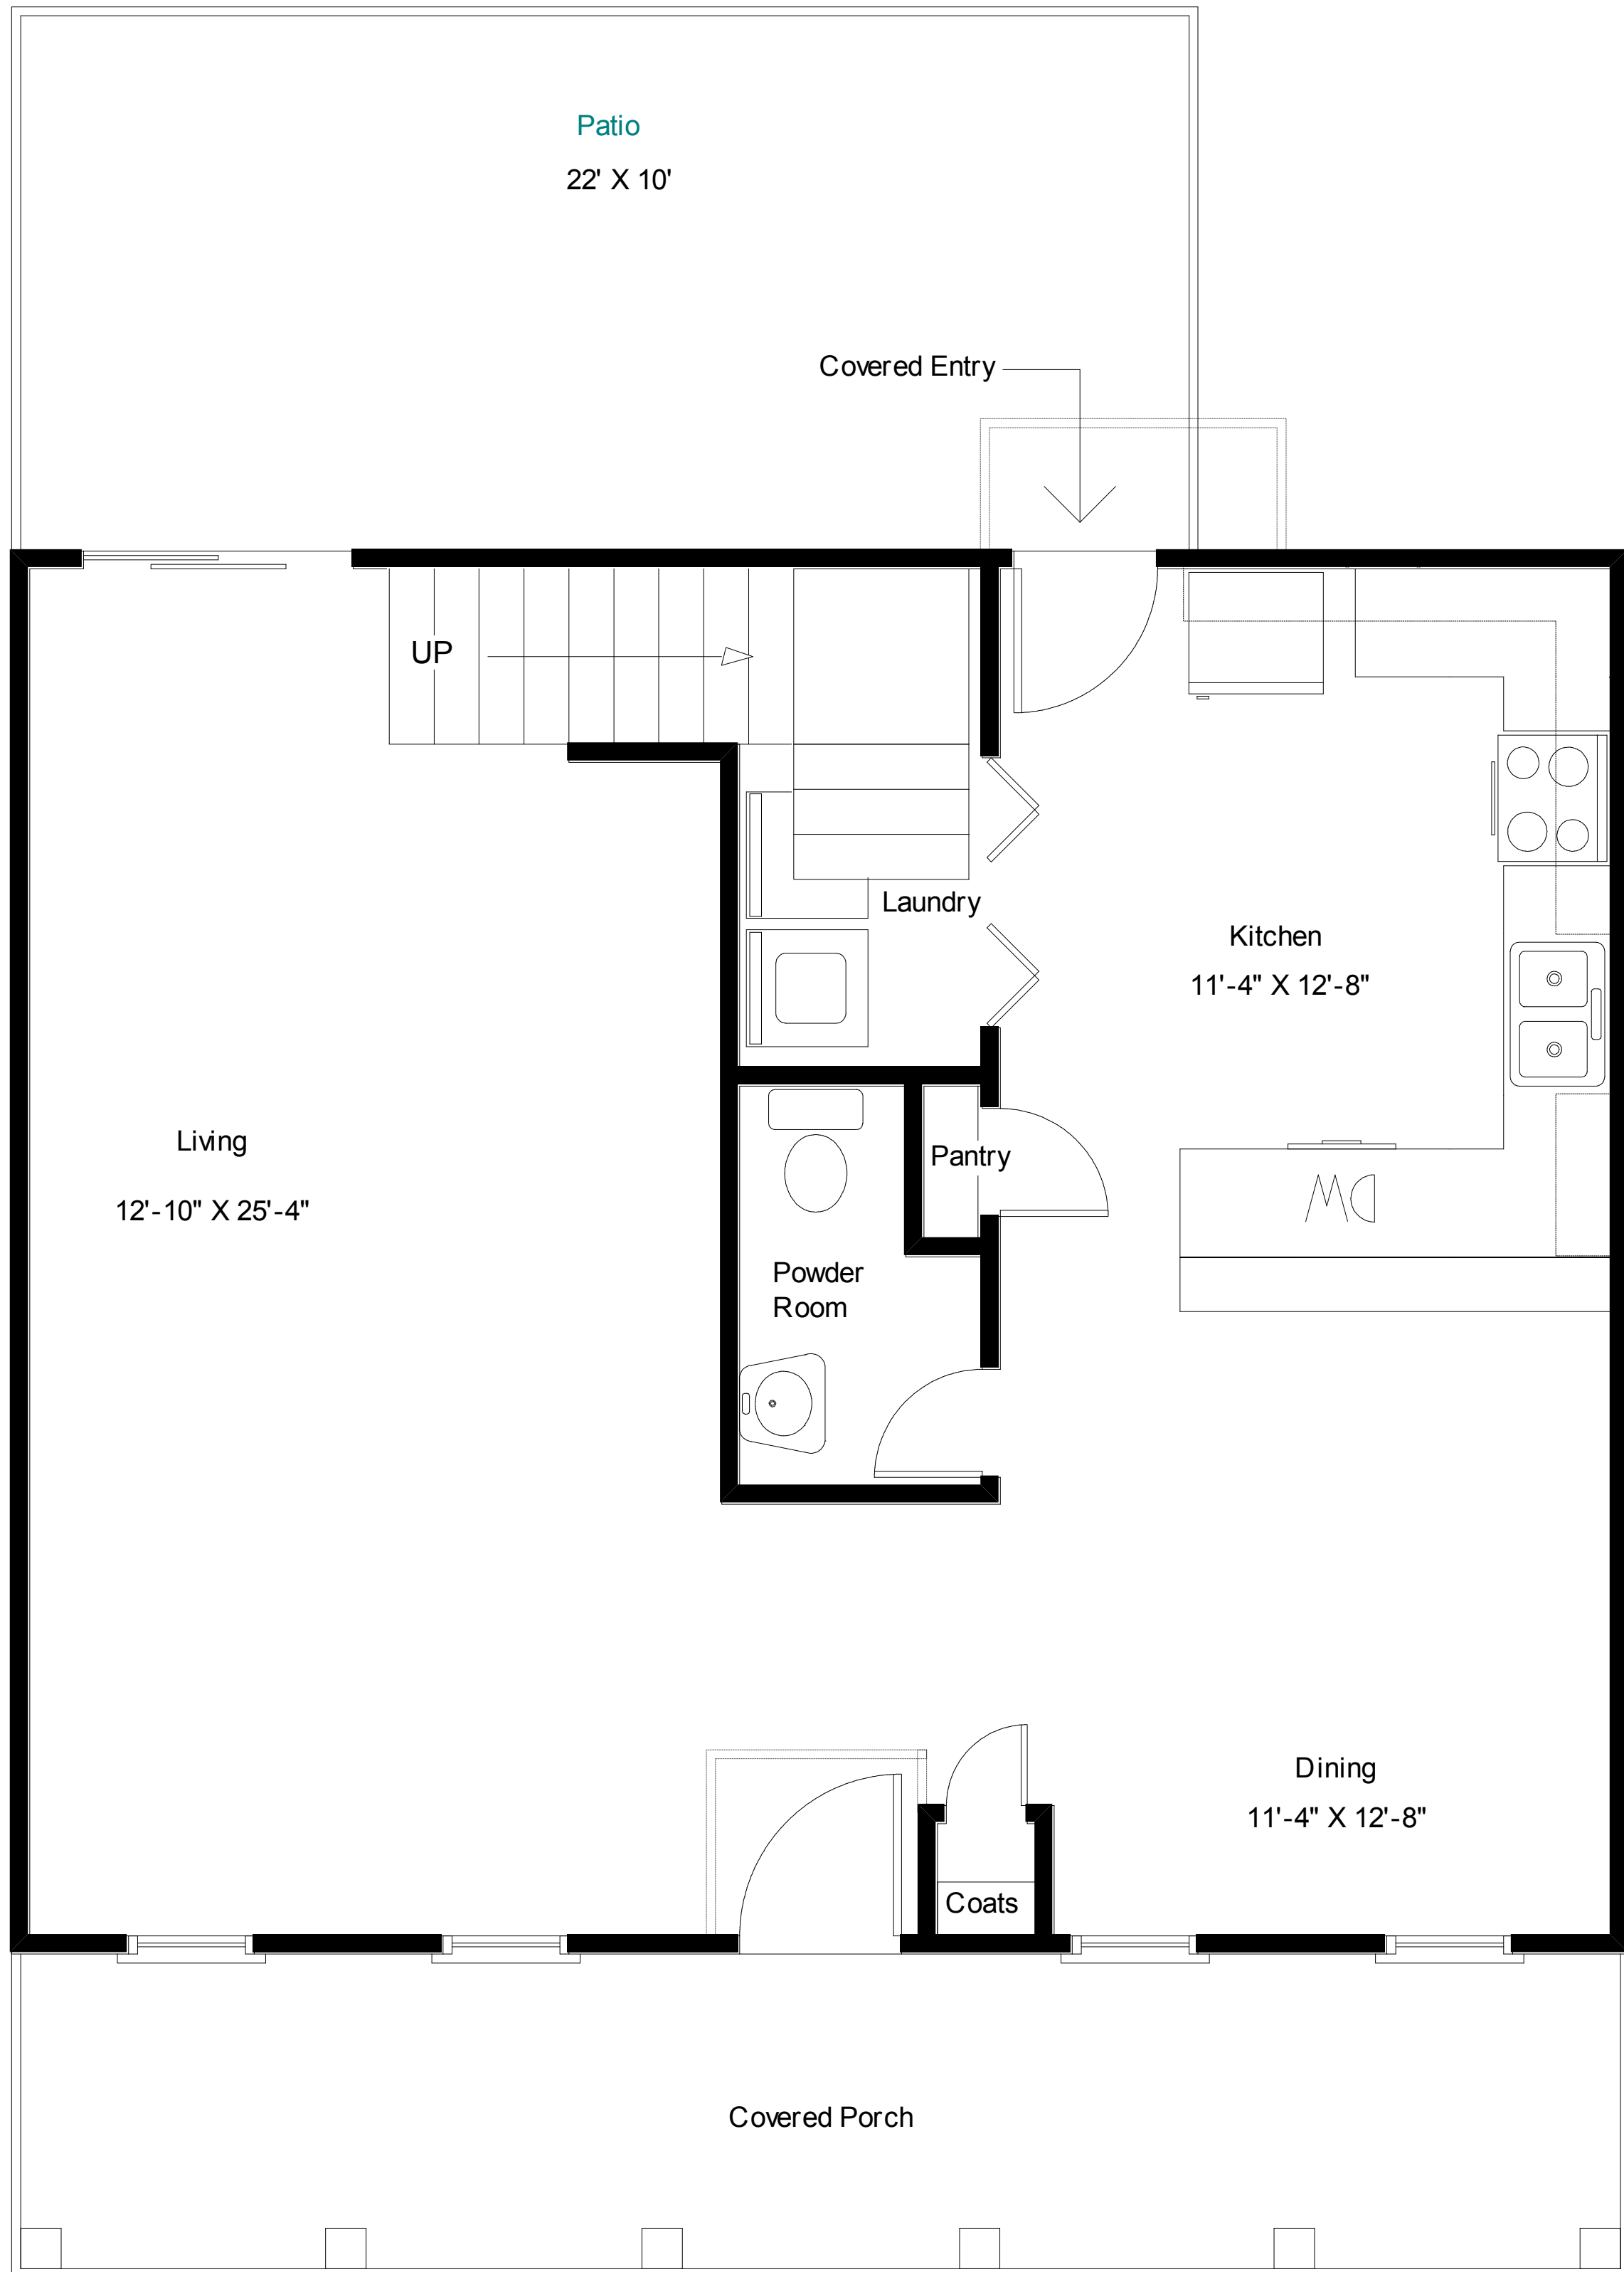

"Live The Great Life"

The Conway

864-654-5750

Featuring:

Open Kitchen-Dining

2-Person Whirlpool

Bedroom Access to Balcony Porch

"Live The Great Life"

The Conway

First Floor: 780 Square Feet
 Second Floor: 794 Square Feet
 Total Living Area: 1574 Square Feet
 Storage Area: 30 Square Feet
 Covered Porches Area: 360 Square Feet
 Total Under Roof: 1964 Square Feet

"Live The Great Life"

The Conway

Second Floor: 794 Square Feet

Open Kitchen/Dining

Open Kitchen/Dining

Open Kitchen/Dining

"Live The Great Life"

Living Room

Bedroom # 3