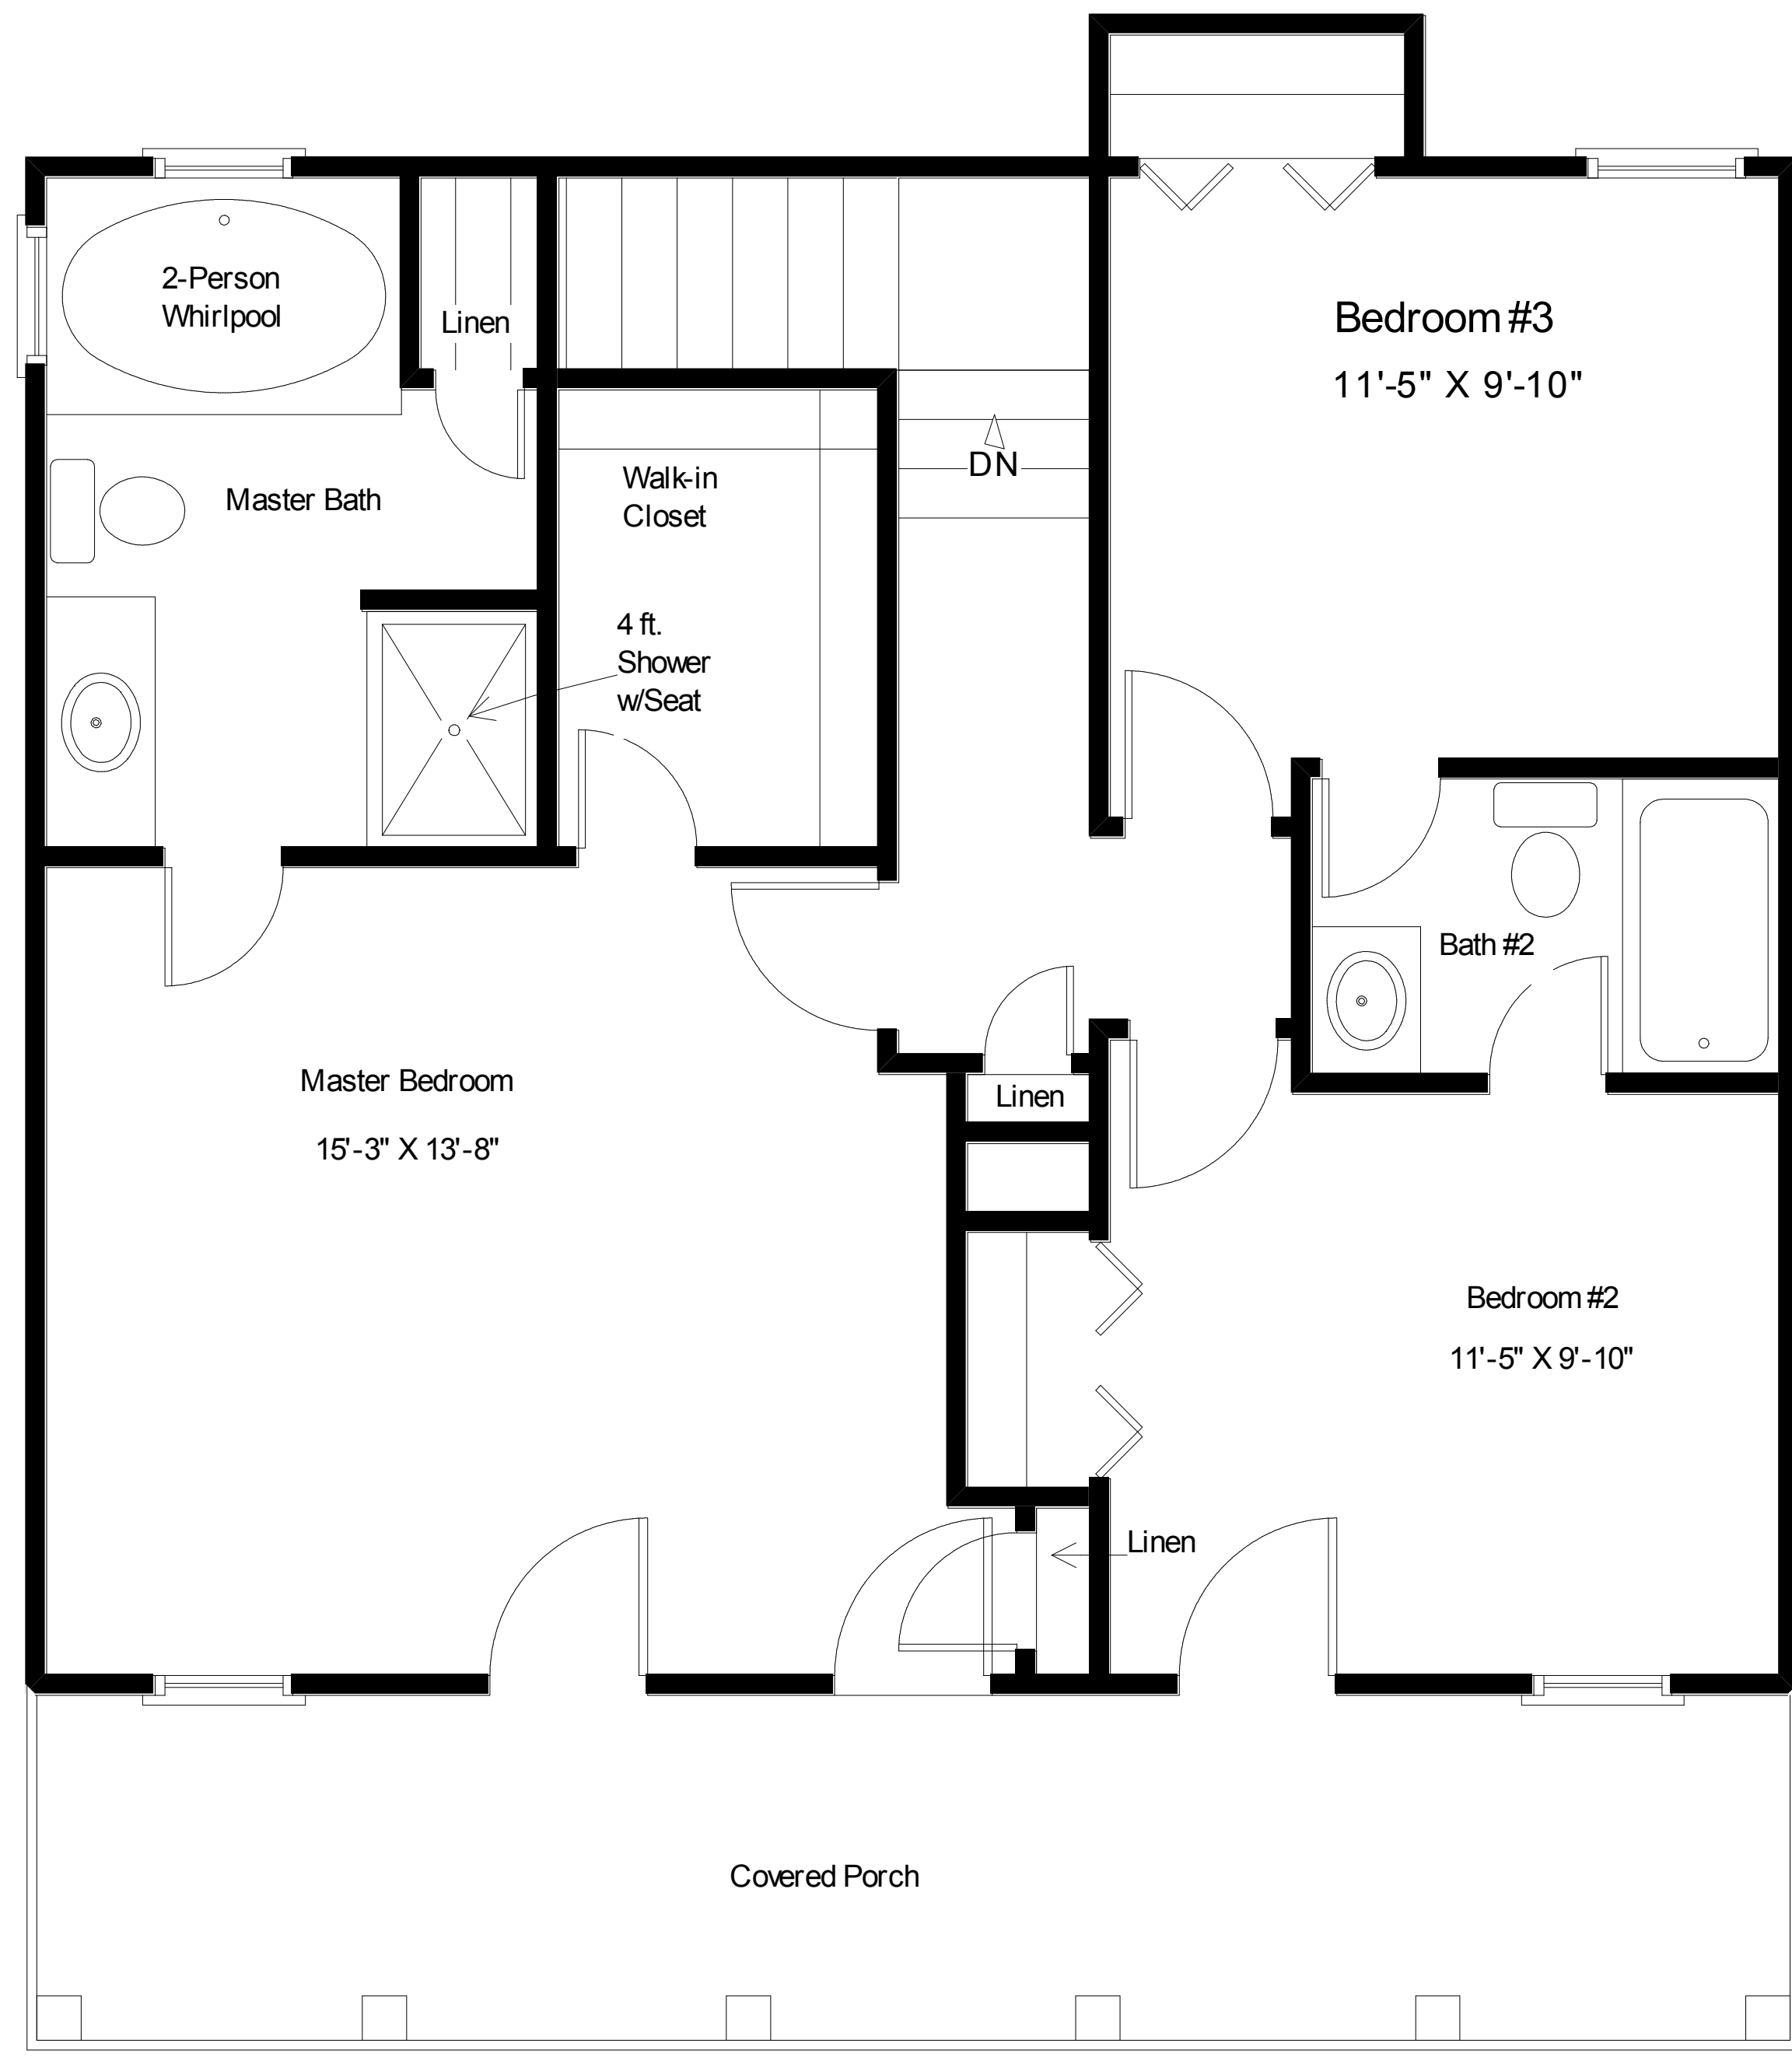

The Conway

First Floor: 780 Square Feet
 Second Floor: 794 Square Feet
 Total Living Area: 1574 Square Feet
 Storage Area: 30 Square Feet
 Covered Porches Area: 360 Square Feet
 Total Under Roof: 1964 Square Feet

"Live The Great Life"

The Conway

Second Floor: 794 Square Feet

Open Kitchen/Dining

Open Kitchen/Dining

Open Kitchen/Dining

"Live The Great Life"

Living Room

"Live The Great Life"

Powder Room

Living Room

Living Room

Master Bedroom with Covered Porch

Master Bedroom

Master Bathroom

Bedroom # 2

Bedroom # 3