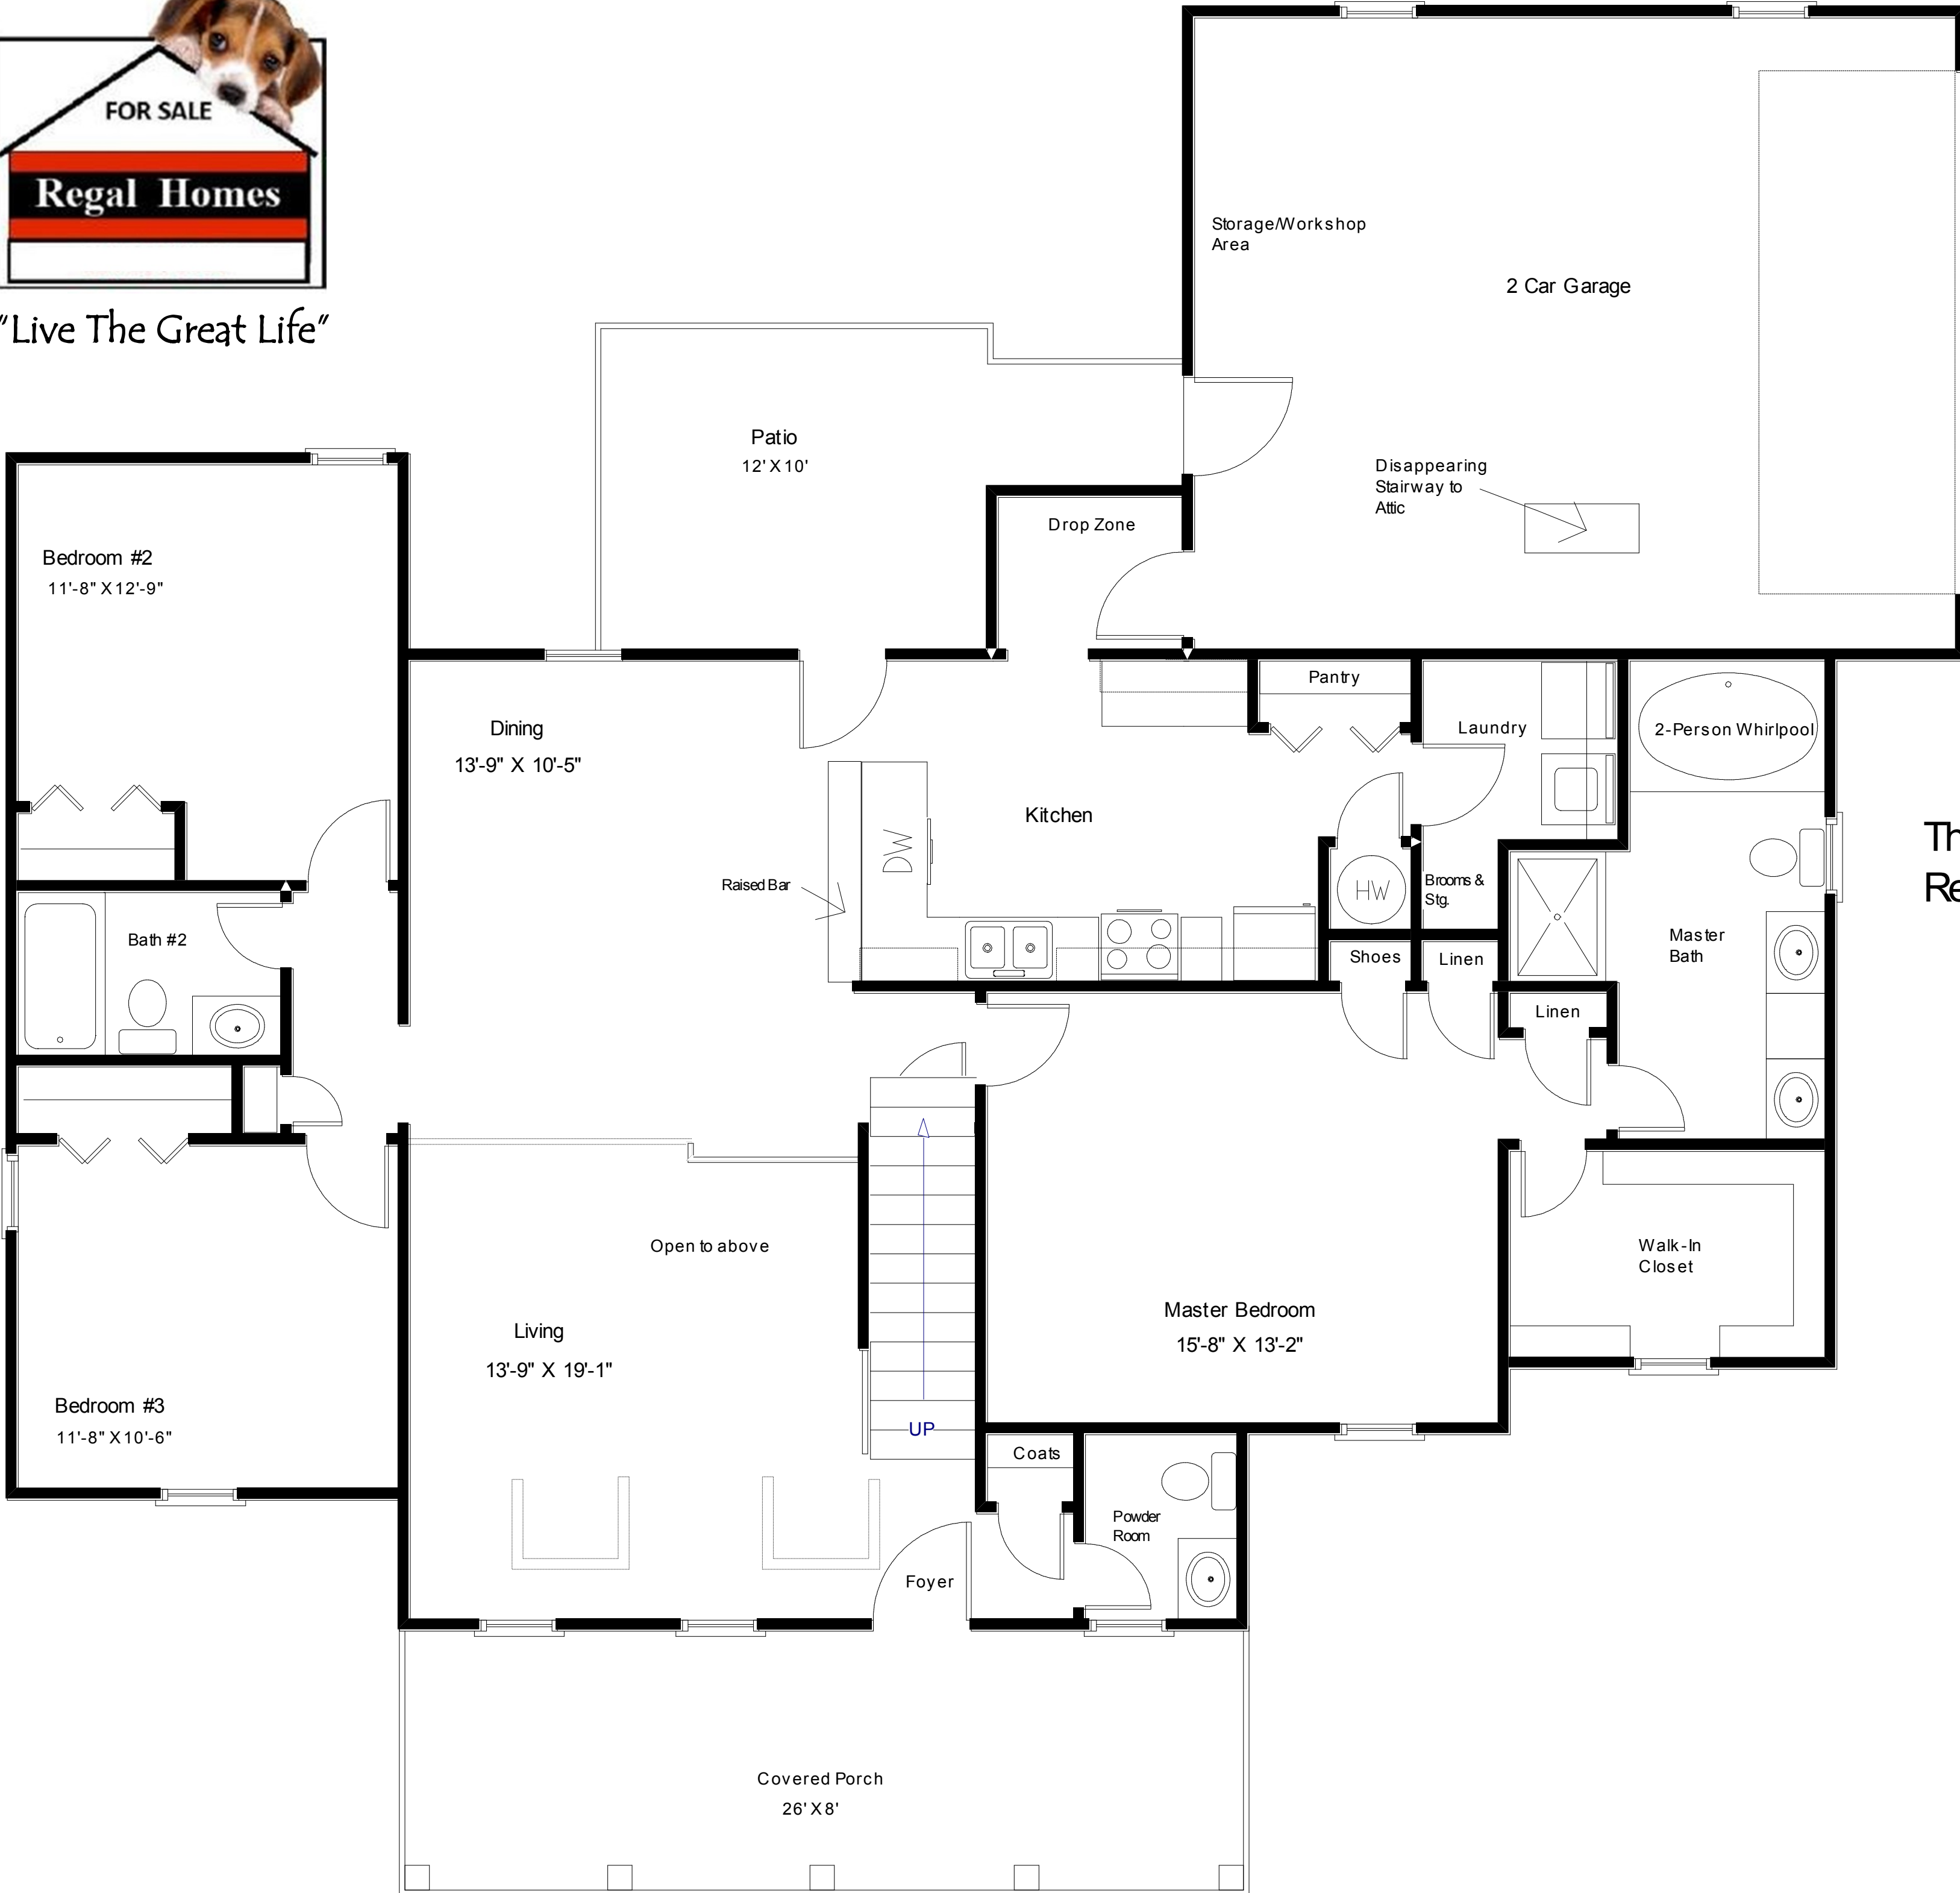

Southern
Colonial
Collection

"Distinctive Architecture"

The Covington XVII

With Rear Double Garage

"Live The Great Life"

"Live The Great Life"

The Covington XVII - RB with Rear Garage

- 1st Floor Living Area: 1608 Sq. Ft.
- 2nd Floor Living Area: 598 Sq. Ft.
- Total Living Area: 2206 Sq. Ft.
- Covered Porch Area: 208 Sq. Ft.
- Garage Area: 480 Sq. Ft.
- Total Area Under Roof: 2894 Sq. Ft.

"Distinctive Architecture"

"Live The Great Life"

The Covington XVII - RB with Rear Garage

2nd Floor: 598 Sq. Ft. Heated Area

"Distinctive Architecture"