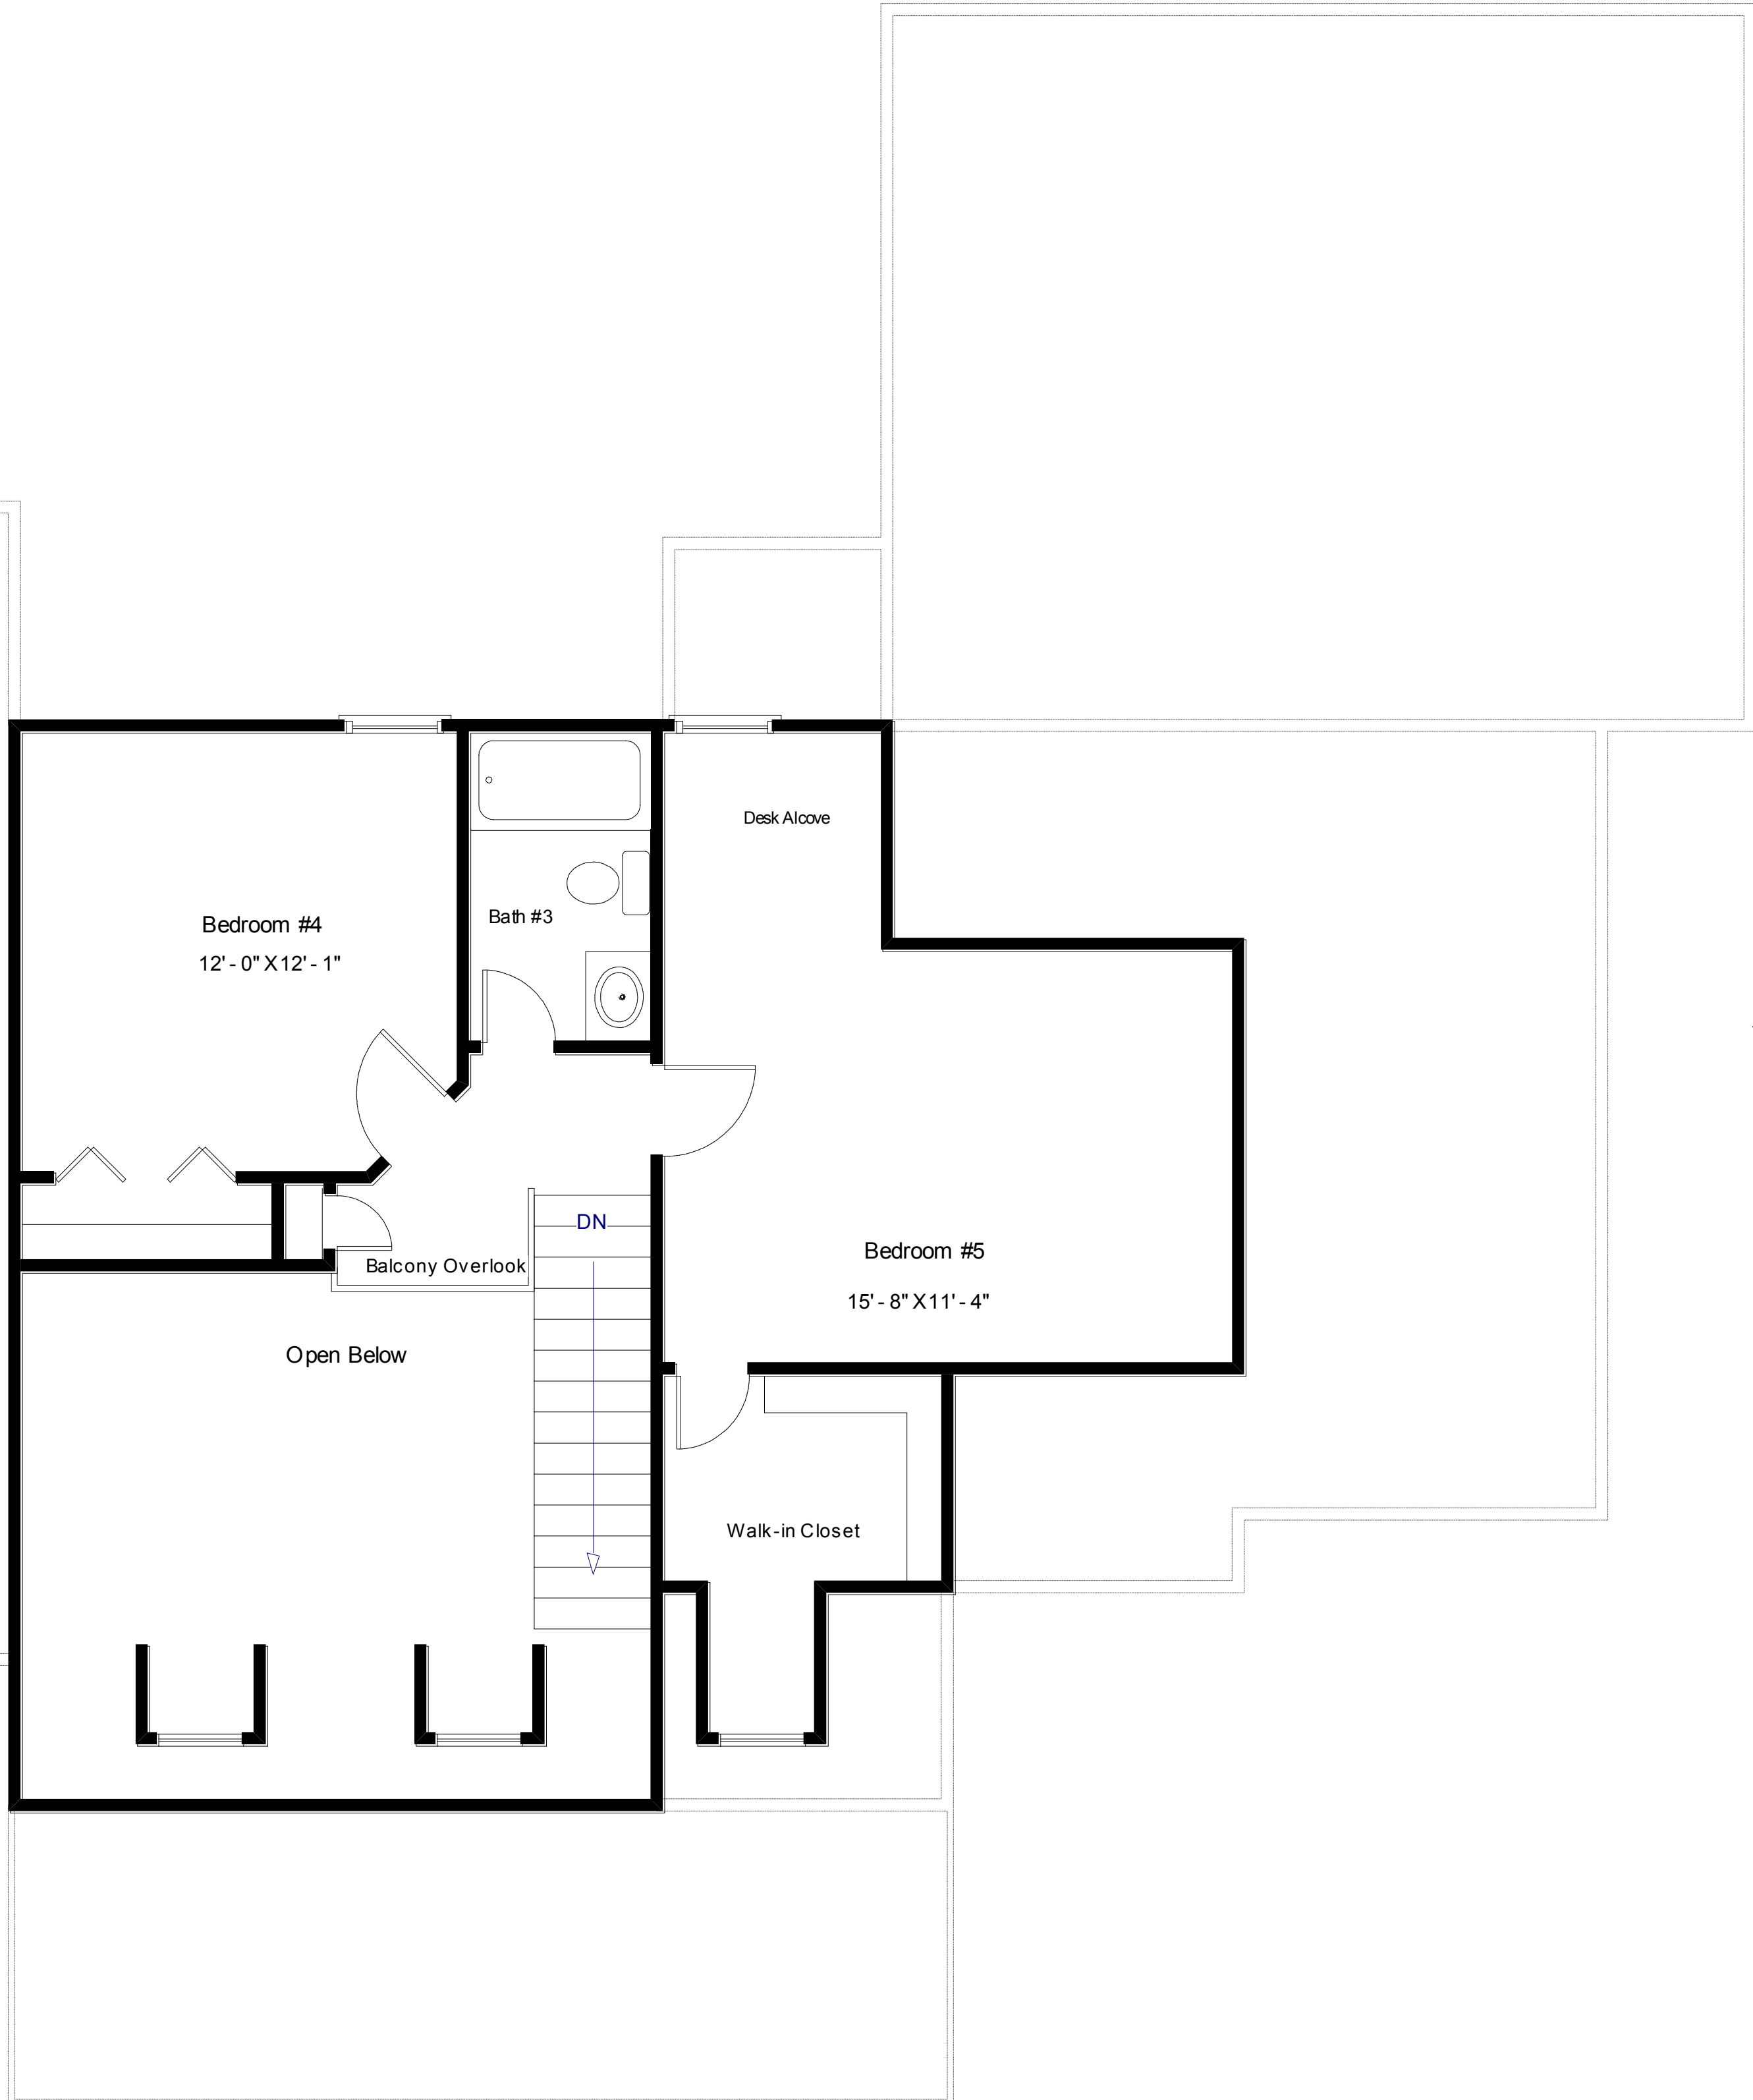

Southern
Colonial
Collection

"Distinctive Architecture"

The Covington XVII

With Rear Double Garage

"Live The Great Life"

"Live The Great Life"

The Covington XVII - RB with Rear Garage

- 1st Floor Living Area: 1608 Sq. Ft.
- 2nd Floor Living Area: 598 Sq. Ft.
- Total Living Area: 2206 Sq. Ft.
- Covered Porch Area: 208 Sq. Ft.
- Garage Area: 480 Sq. Ft.
- Total Area Under Roof: 2894 Sq. Ft.

"Distinctive Architecture"

"Live The Great Life"

The Covington XVII - RB with Rear Garage

2nd Floor: 598 Sq. Ft. Heated Area

"Distinctive Architecture"