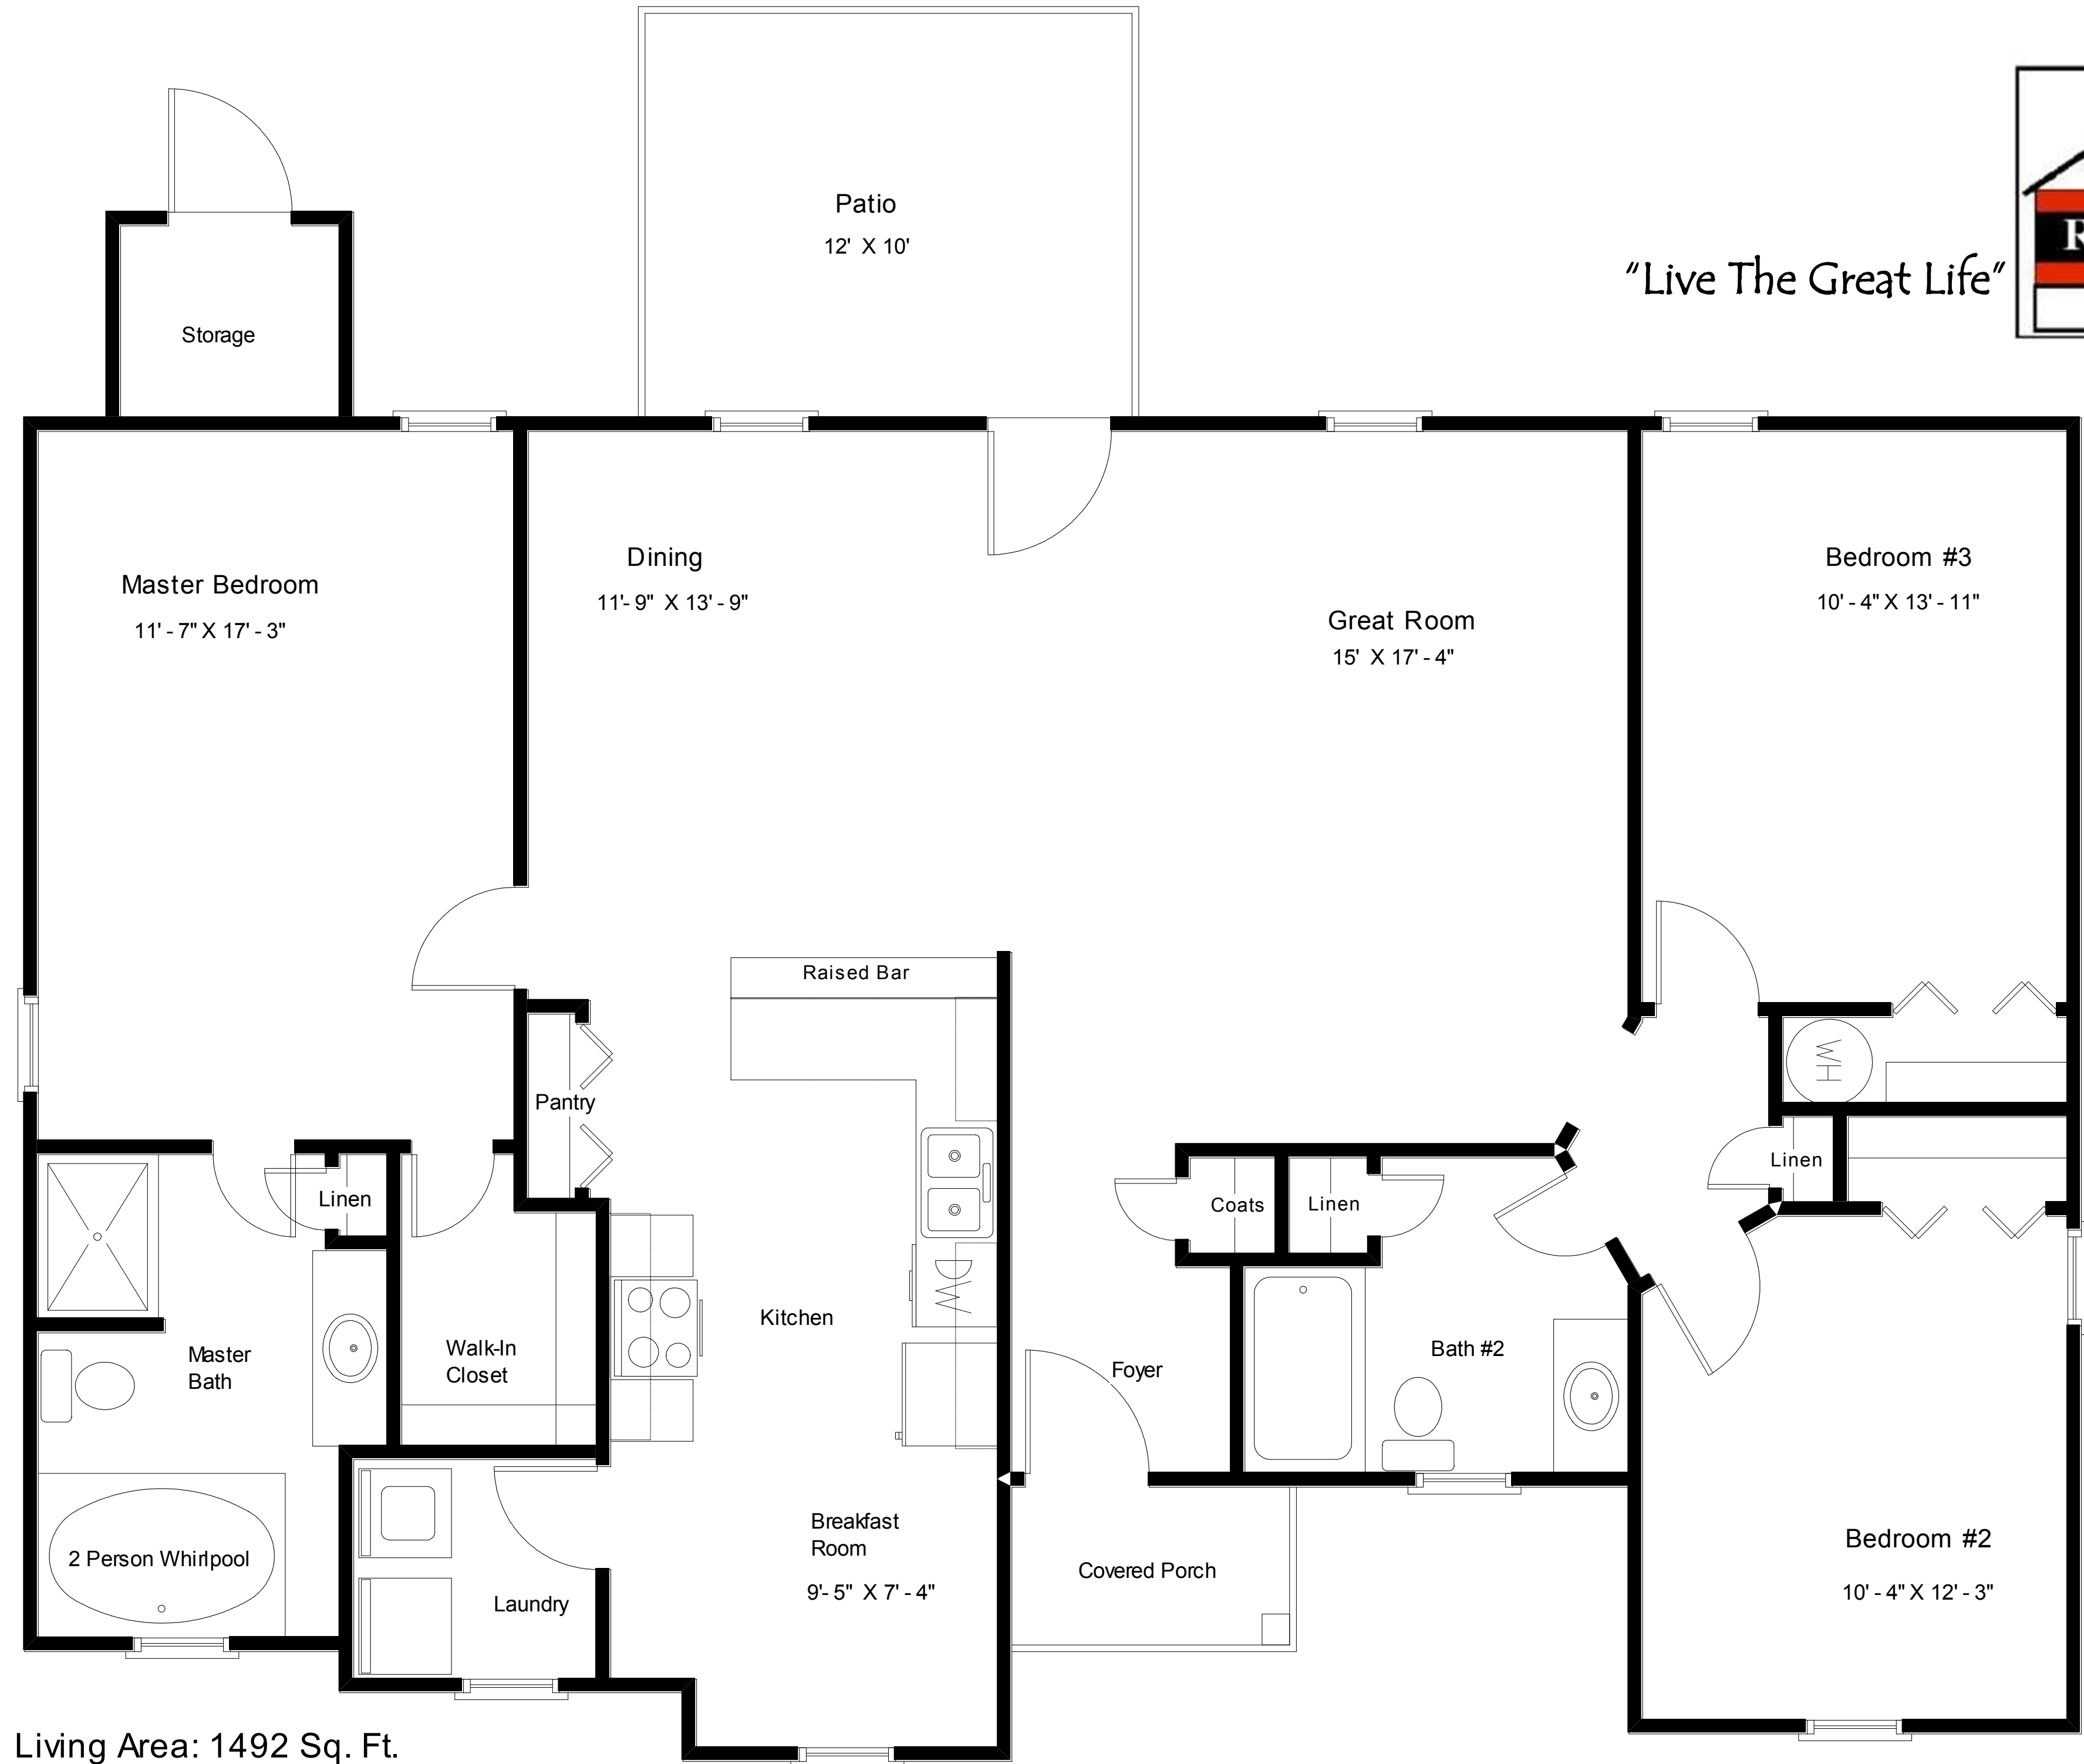

The Edgefield VI +2B

- Featuring:
- 2-Person Whirlpool
 - Separate Laundry Room
 - Breakfast Room
 - Large Living-Dining

"Live The Great Life"

864-654-5750

"Live The Great Life"

Living Area: 1492 Sq. Ft.
Storage Area: 30 Sq. Ft.
Covered Porch Area: 28 Sq. Ft.
Total Under Roof: 1550 Sq. Ft.

The Edgefield VI + 2B