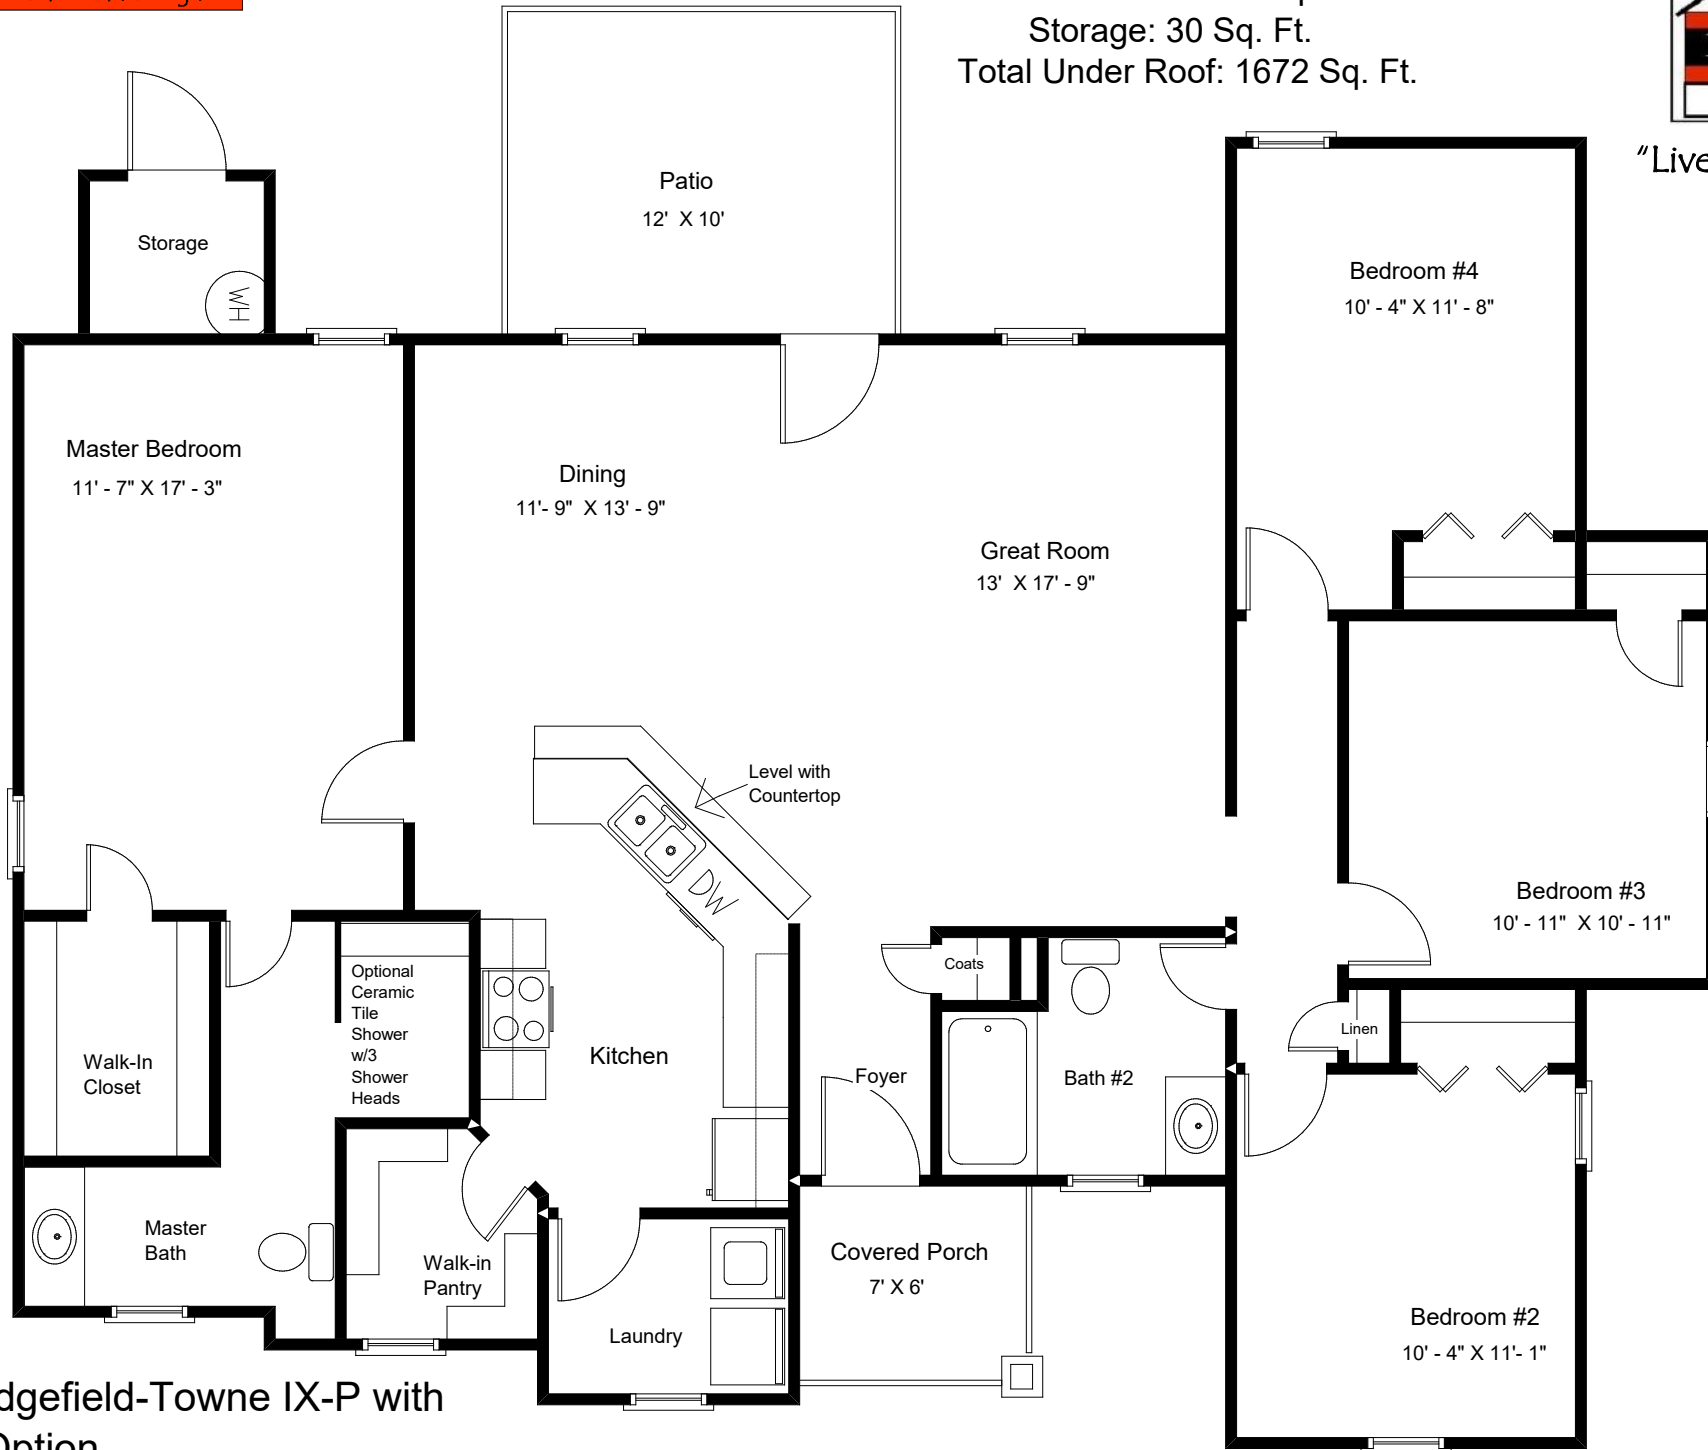

The Edgefield-Towne IX-P
Street Side Elevation

"Live The Great Life"

Craftowne Collection

"Distinctive Craftsman Designs"

Living Area: 1600 Sq. Ft.
Covered Porch: 42 Sq. Ft.
Storage: 30 Sq. Ft.
Total Under Roof: 1672 Sq. Ft.

"Live the Great Life"

The Edgefield-Towne IX-P with Bath Option