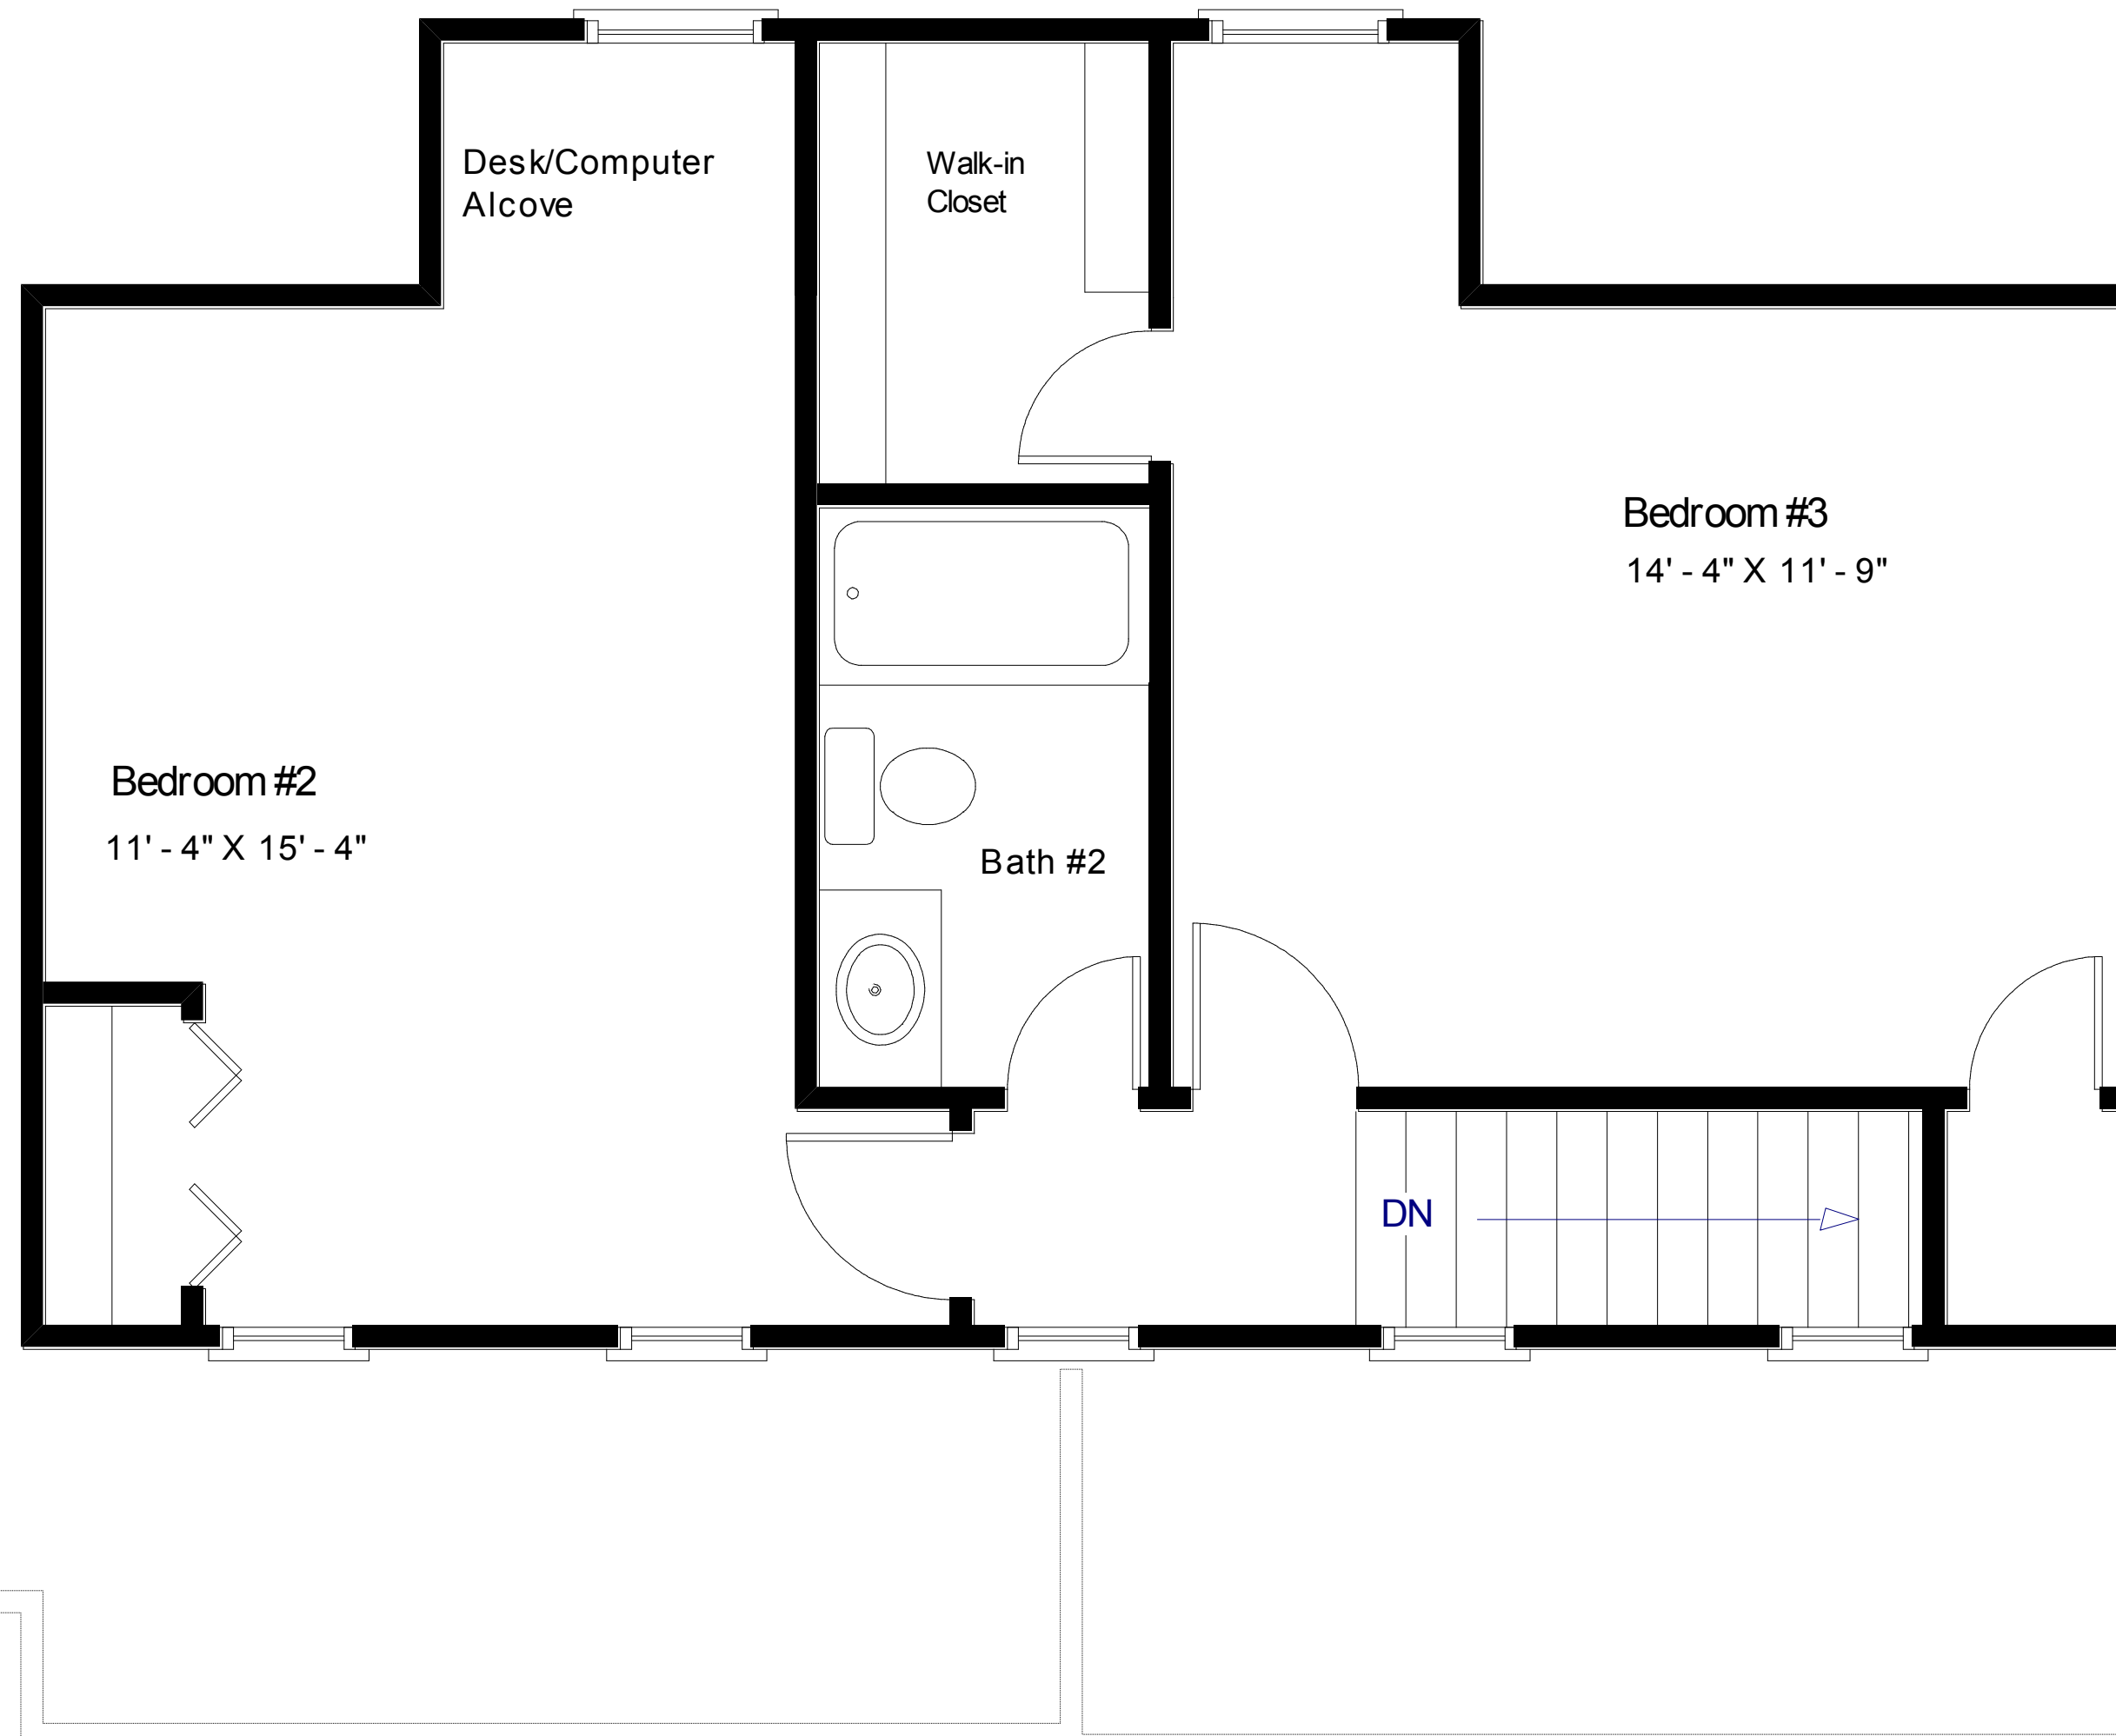

The Edgewater III

"Live the Great Life"

The Edgewater III

"Live the Great Life"

"Distinctive Architecture"

The Edgewater III

Bath Option C

1st Floor Living Area: 1088 Sq. Ft.

2nd Floor Living Area: 576 Sq. Ft.

Total Living Area: 1664 Sq. Ft.

Exterior Storage Area: 30 Sq. Ft.

Covered Porch Area: 96 Sq. Ft.

Total Area Under Roof: 1790 Sq. Ft.

*Flex Room: Some uses could be: Home Office, Crafts Room, Nursery, Breakfast Room, Storage, Learning Center

"Live The Great Life"

"Distinctive Architecture"

Edgewater III

Bath Option C

Second Floor: 576 Square Feet

"Live The Great Life"

Open Living/Dining

Open Living/Dining

Kitchen with Breakfast Bar and Flex Room

Kitchen with Breakfast Bar and Flex Room

Master Bedroom

**Tidewater
Colonial
Collection**

"Distinctive Architecture"

"Live The Great Life"

**Ceramic Tile
Shower Option
with 3 Shower
Heads in
Master Bathroom**