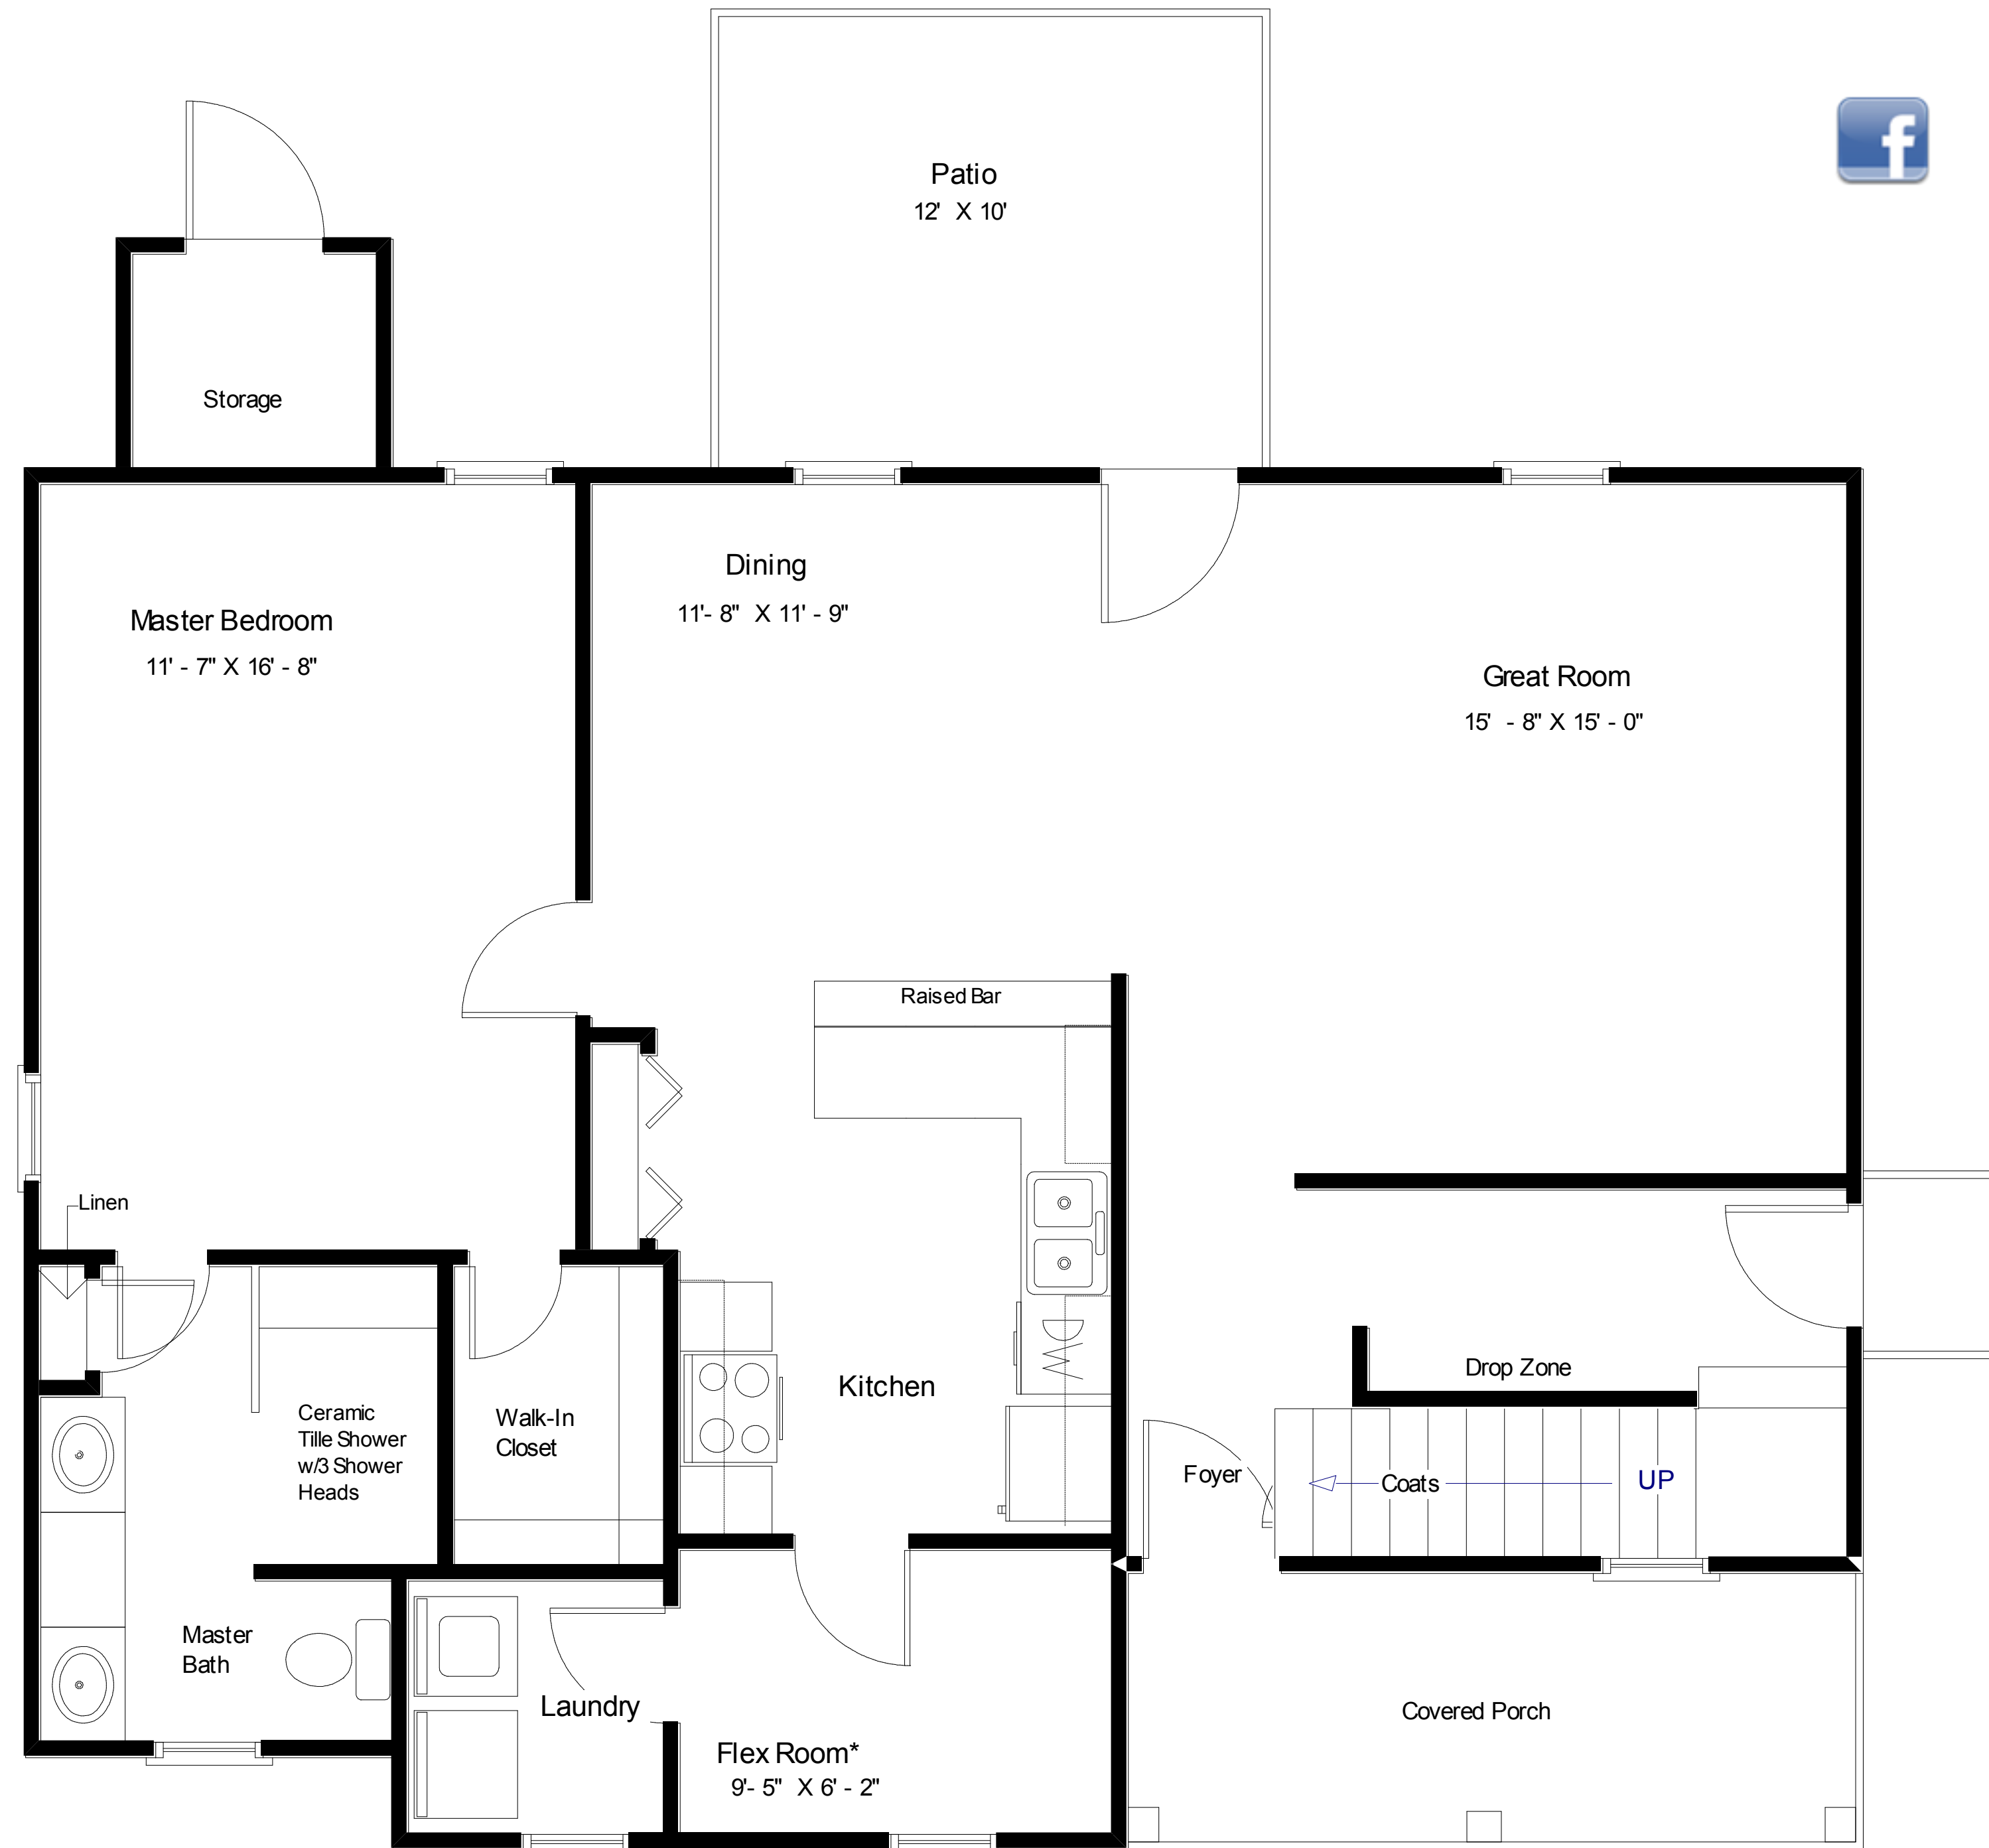

The Edgewater III

"Live the Great Life"

The Edgewater III

"Live the Great Life"

"Distinctive Architecture"

The Edgewater III

Bath Option C

1st Floor Living Area: 1088 Sq. Ft.

2nd Floor Living Area: 576 Sq. Ft.

Total Living Area: 1664 Sq. Ft.

Exterior Storage Area: 30 Sq. Ft.

Covered Porch Area: 96 Sq. Ft.

Total Area Under Roof: 1790 Sq. Ft.

*Flex Room: Some uses could be: Home Office, Crafts Room, Nursery, Breakfast Room, Storage, Learning Center

"Live The Great Life"

"Distinctive Architecture"

Edgewater III

Bath Option C

Second Floor: 576 Square Feet

"Live The Great Life"

Open Living/Dining

Open Living/Dining

Kitchen with Breakfast Bar and Flex Room

Kitchen with Breakfast Bar and Flex Room

Master Bedroom

**Tidewater
Colonial
Collection**

"Distinctive Architecture"

"Live The Great Life"

**Ceramic Tile
Shower Option
with 3 Shower
Heads in
Master Bathroom**