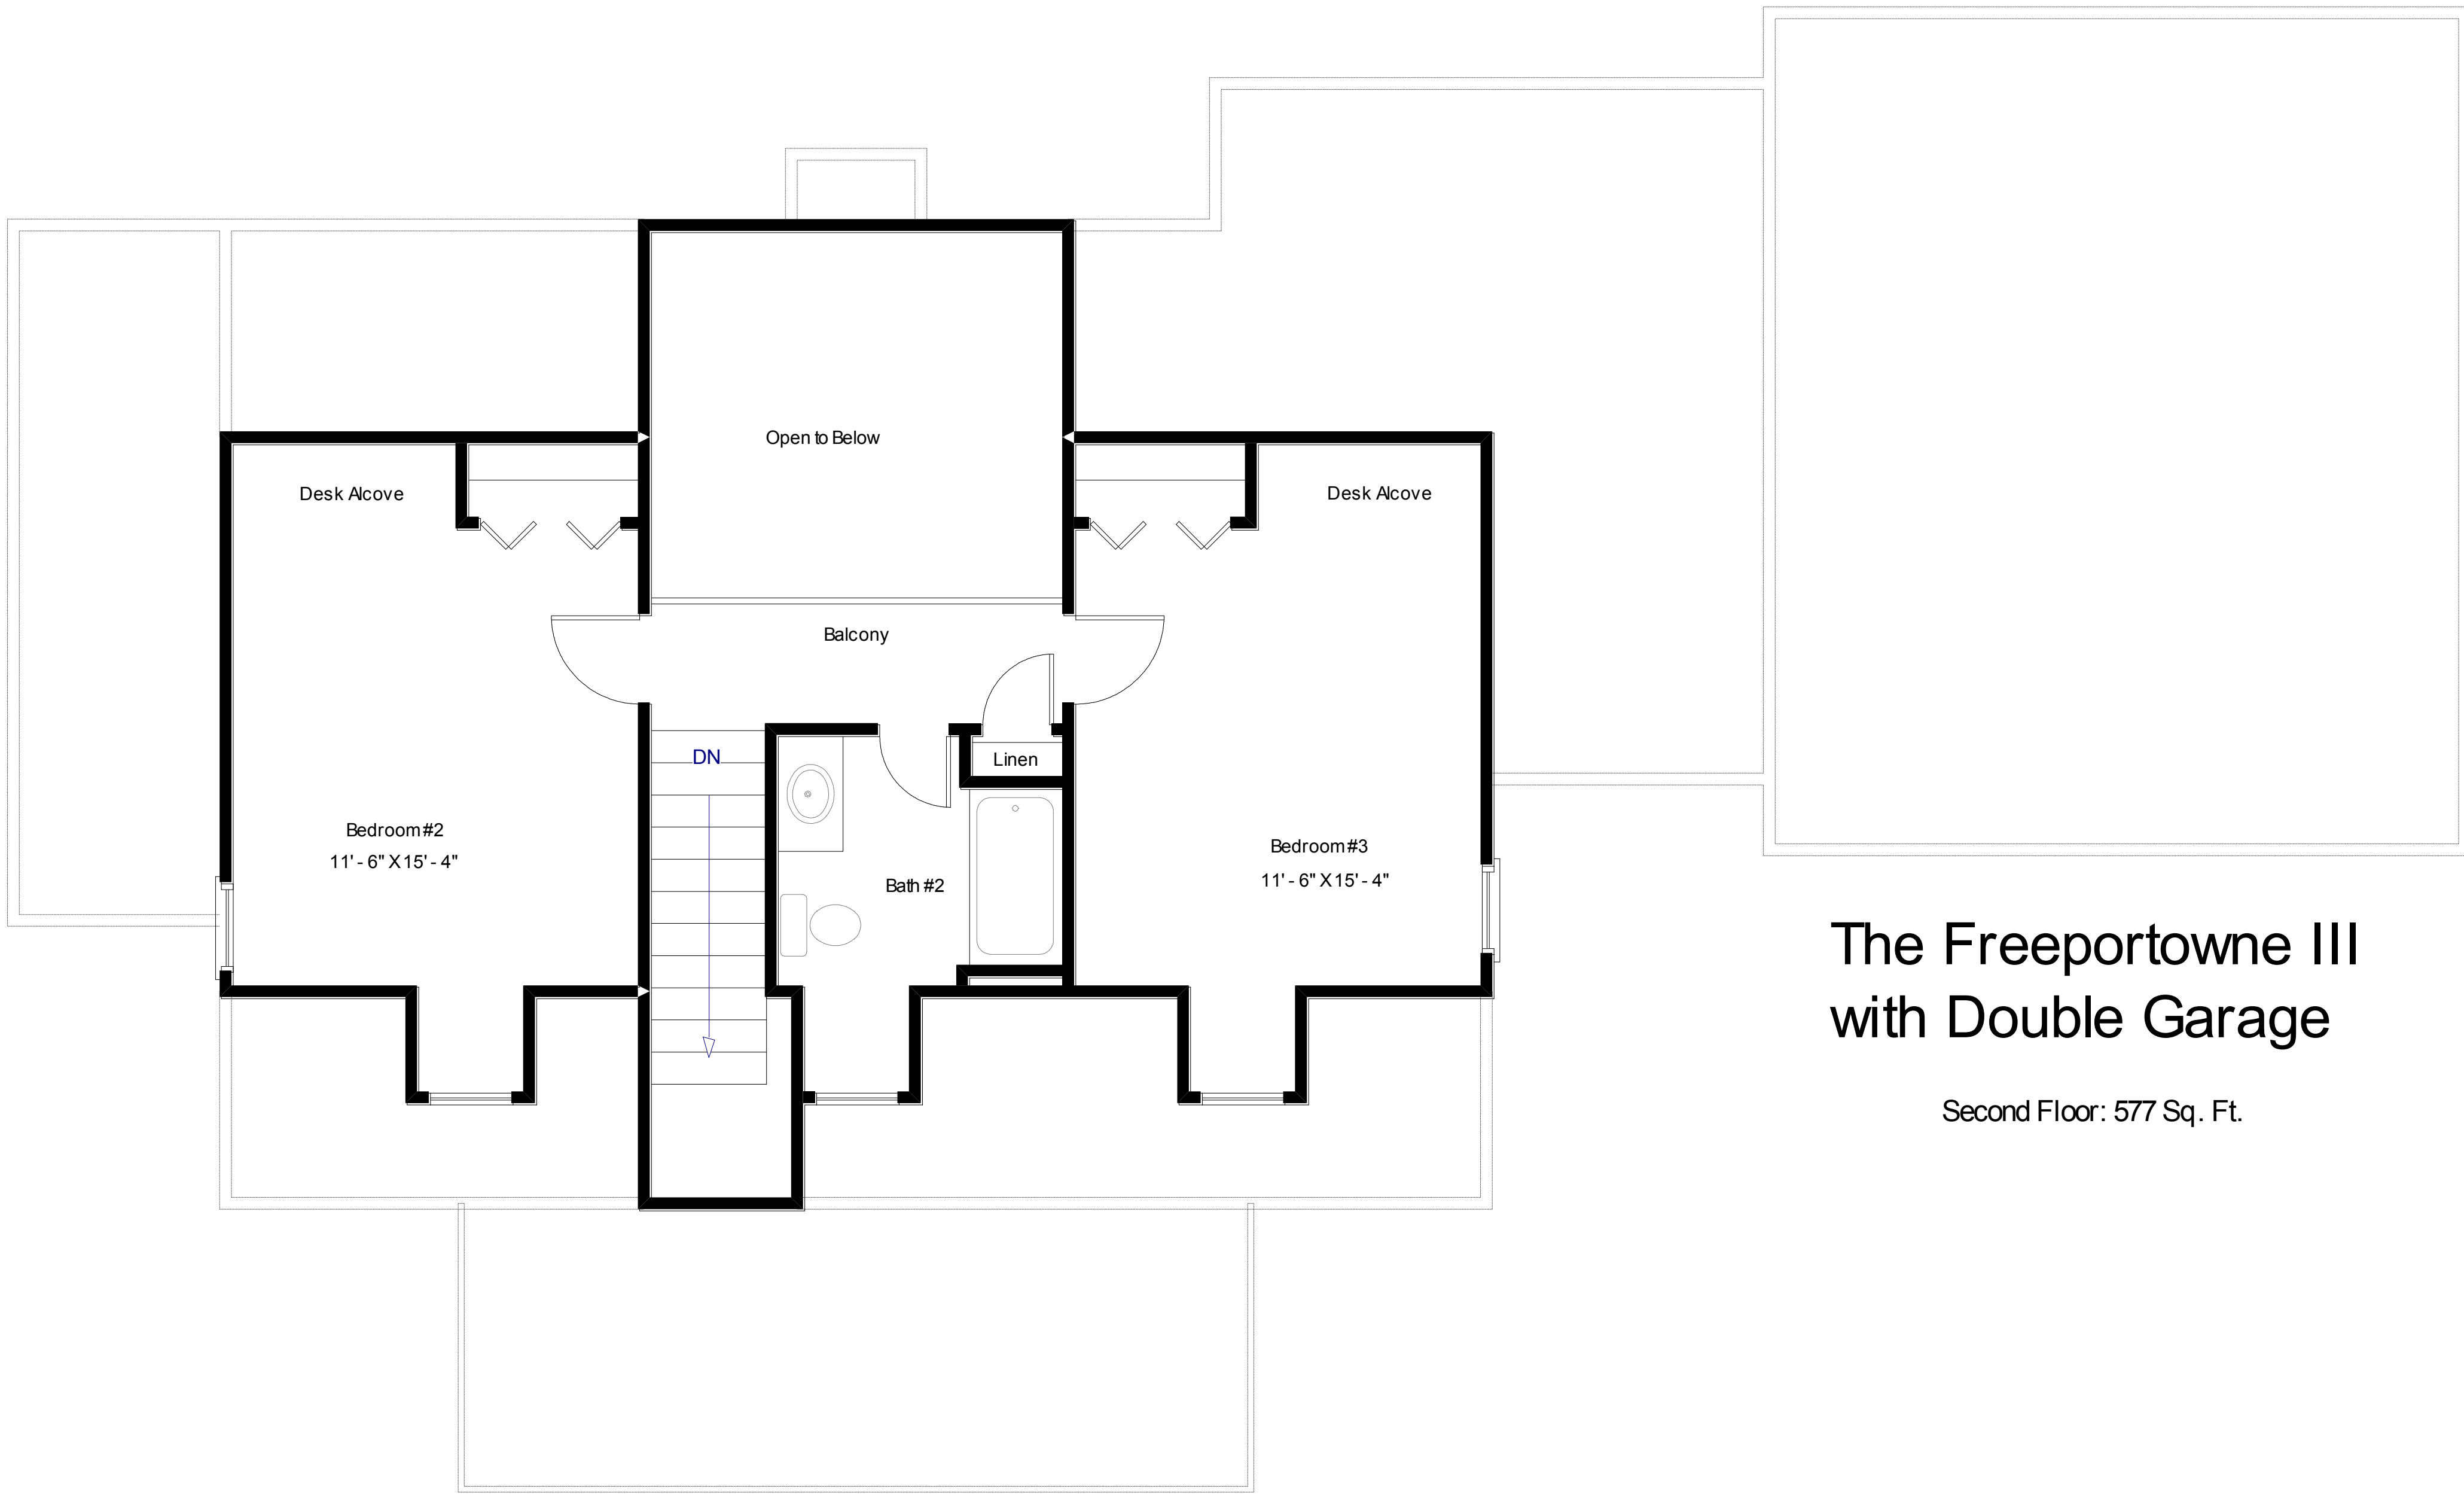

The Freeportowne III

with Side Garage

Craftowne Homes

"Distinctive Craftsman Style Homes"

"Live The Great Life"

"Distinctive Craftsman Style Homes"

"Live The Great Life"

The Freeportowne III with Double Garage

Heated Area, 1st Floor: 1321 Sq. Ft.
Heated Area, 2nd Floor: 557 Sq. Ft.
Total Heated Area: 1878 Sq. Ft.
Covered Porch: 180 Sq. Ft.
Garage: 480 Sq. Ft.
Total Under Roof: 2538 Sq. Ft.

"Distinctive Craftsman Style Homes"

"Live The Great Life"

The Freeportowne III with Double Garage

Second Floor: 577 Sq. Ft.

"Live The Great Life"

Craftowne Homes

"Distinctive Craftsman Style Homes"

Formal Dining Room

"Live The Great Life"

"Distinctive Craftsman Style Homes"

Living Room

Breakfast Room off Kitchen

Kitchen

Master Bedroom

Master Bathroom

Balcony overlooking living room

Living room