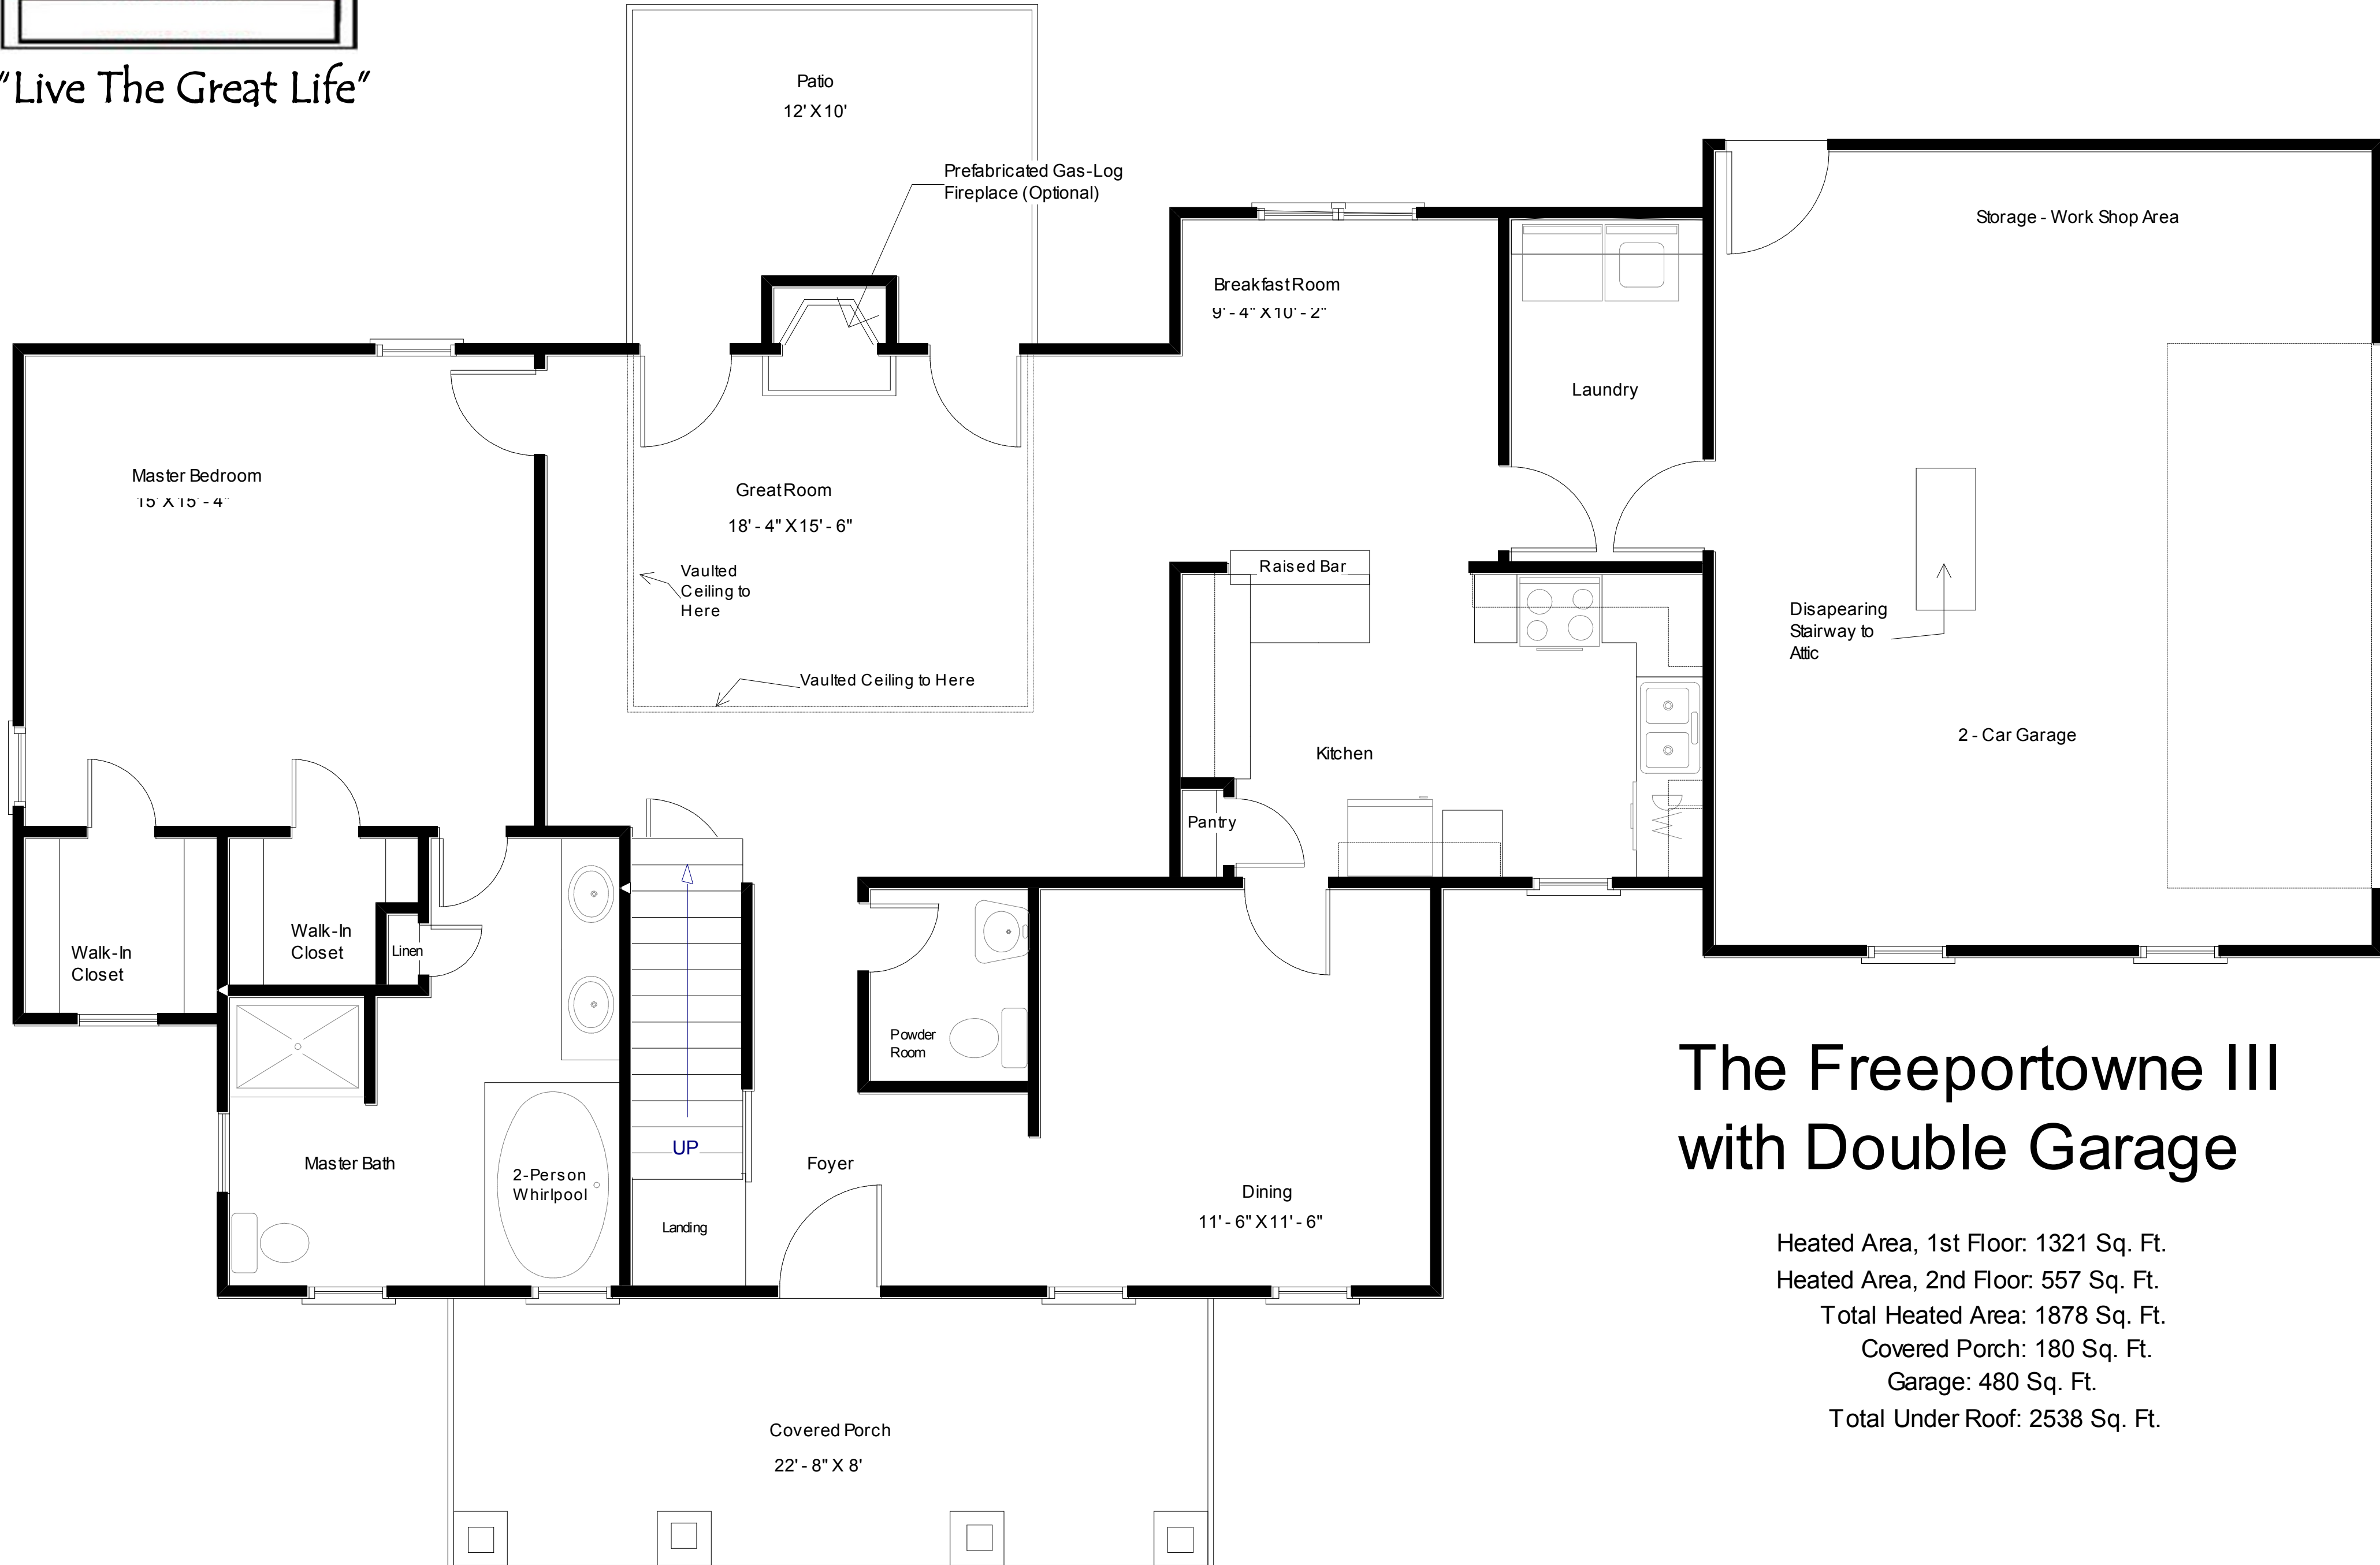

The Freeportowne III

with Side Garage

Craftowne Homes

"Distinctive Craftsman Style Homes"

"Live The Great Life"

"Distinctive Craftsman Style Homes"

"Live The Great Life"

The Freeportowne III with Double Garage

Heated Area, 1st Floor: 1321 Sq. Ft.
Heated Area, 2nd Floor: 557 Sq. Ft.
Total Heated Area: 1878 Sq. Ft.
Covered Porch: 180 Sq. Ft.
Garage: 480 Sq. Ft.
Total Under Roof: 2538 Sq. Ft.

"Distinctive Craftsman Style Homes"

"Live The Great Life"

The Freeportowne III with Double Garage

Second Floor: 577 Sq. Ft.

"Live The Great Life"

Craftowne Homes

"Distinctive Craftsman Style Homes"

Formal Dining Room

"Live The Great Life"

"Distinctive Craftsman Style Homes"

Living Room

Breakfast Room off Kitchen

Kitchen

Master Bedroom

Master Bathroom

Balcony overlooking living room

Living room