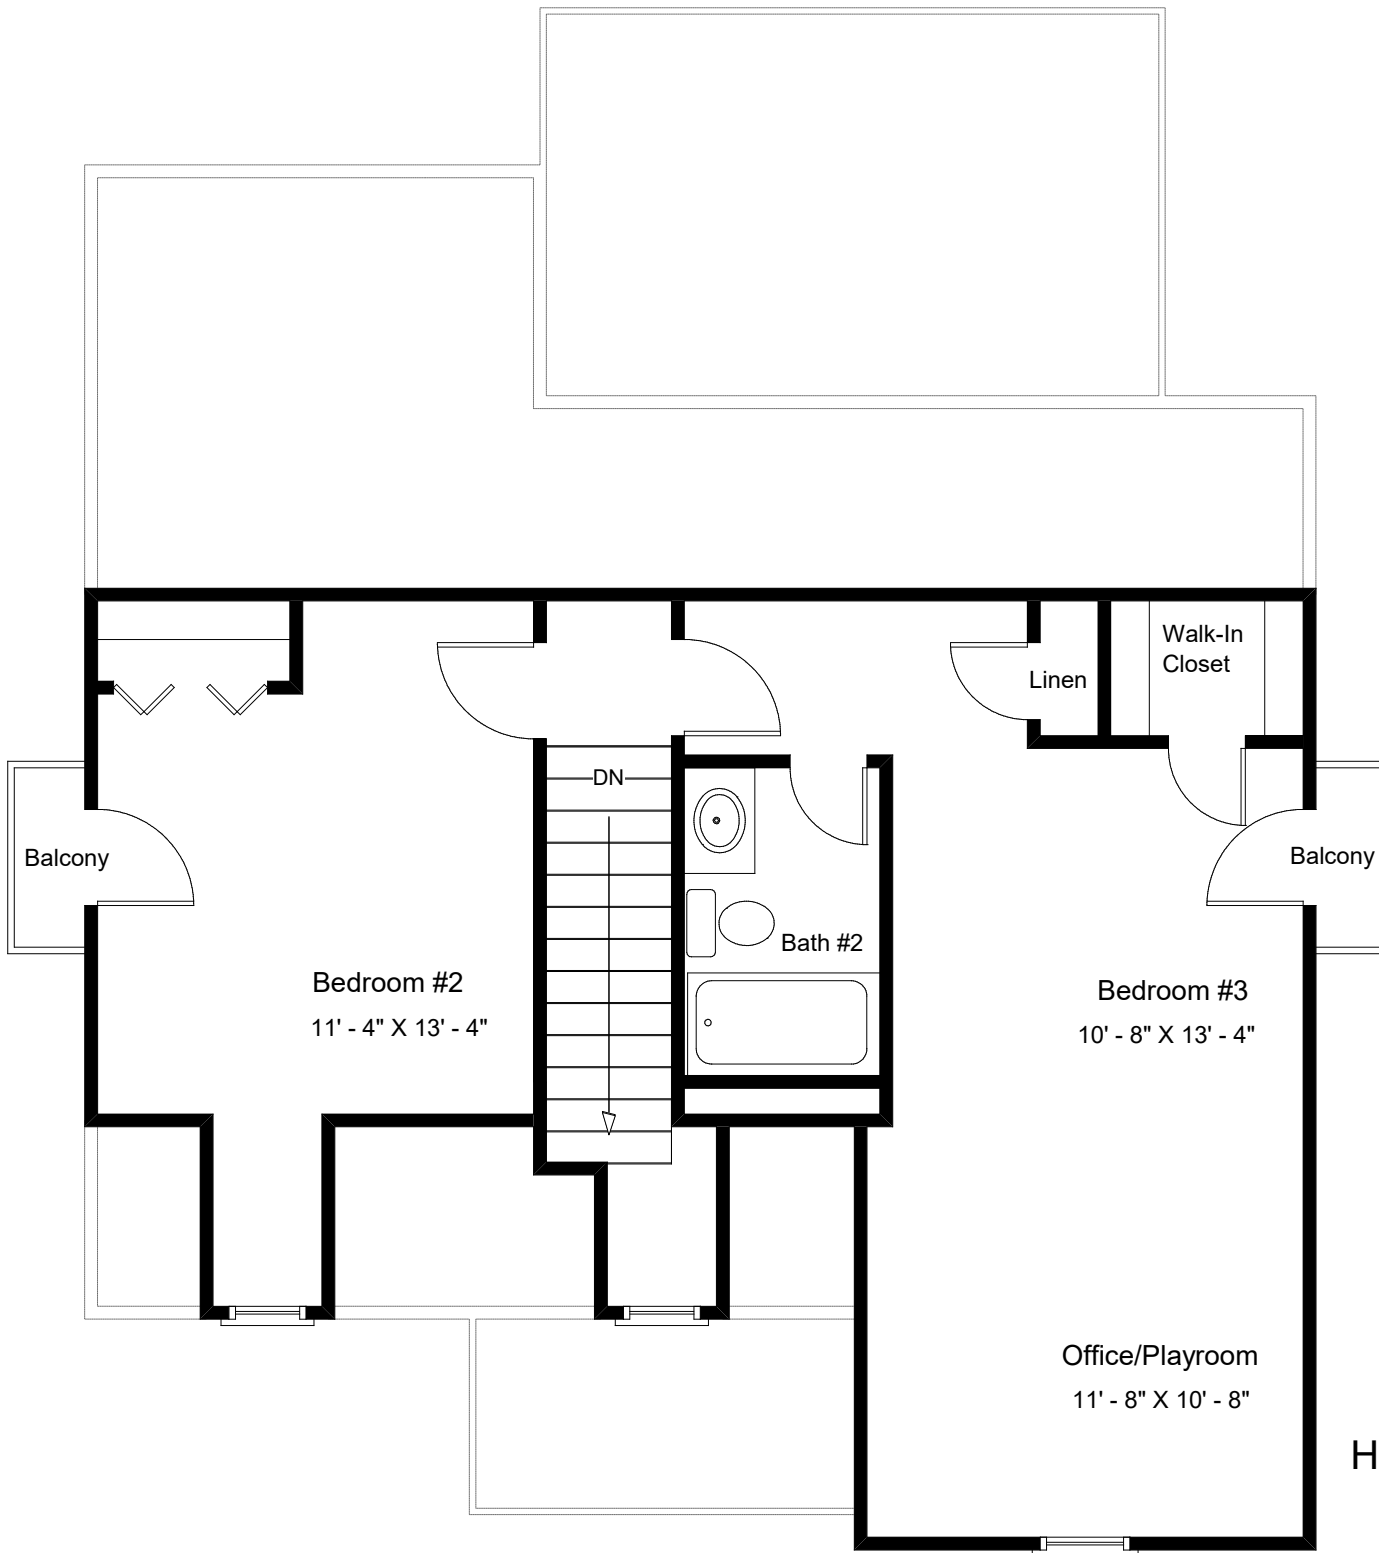

*The Georgetowne-Cottage X
Elevation B

Craftowne Homes

"Distinctive Craftsman Style Homes"

"Live the Great Life"

"Live the Great Life"

The Georgetowne - Cottage X - HB

Elevation B
with Bath Option C

Heated Area, 1st Floor: 912 Sq. Ft.
 Heated Area, 2nd Floor: 598 Sq. Ft.
 Total Heated Area: 1510 Sq. Ft.
 Covered Porch: 50 Sq. Ft.
 Total Under Roof: 1560 Sq. Ft.

"Live the Great Life"

The Georgetowne
Cottage X - HB
Elevation B
with Bath Option C
Heated Area, 2nd Floor: 598 Sq. Ft.