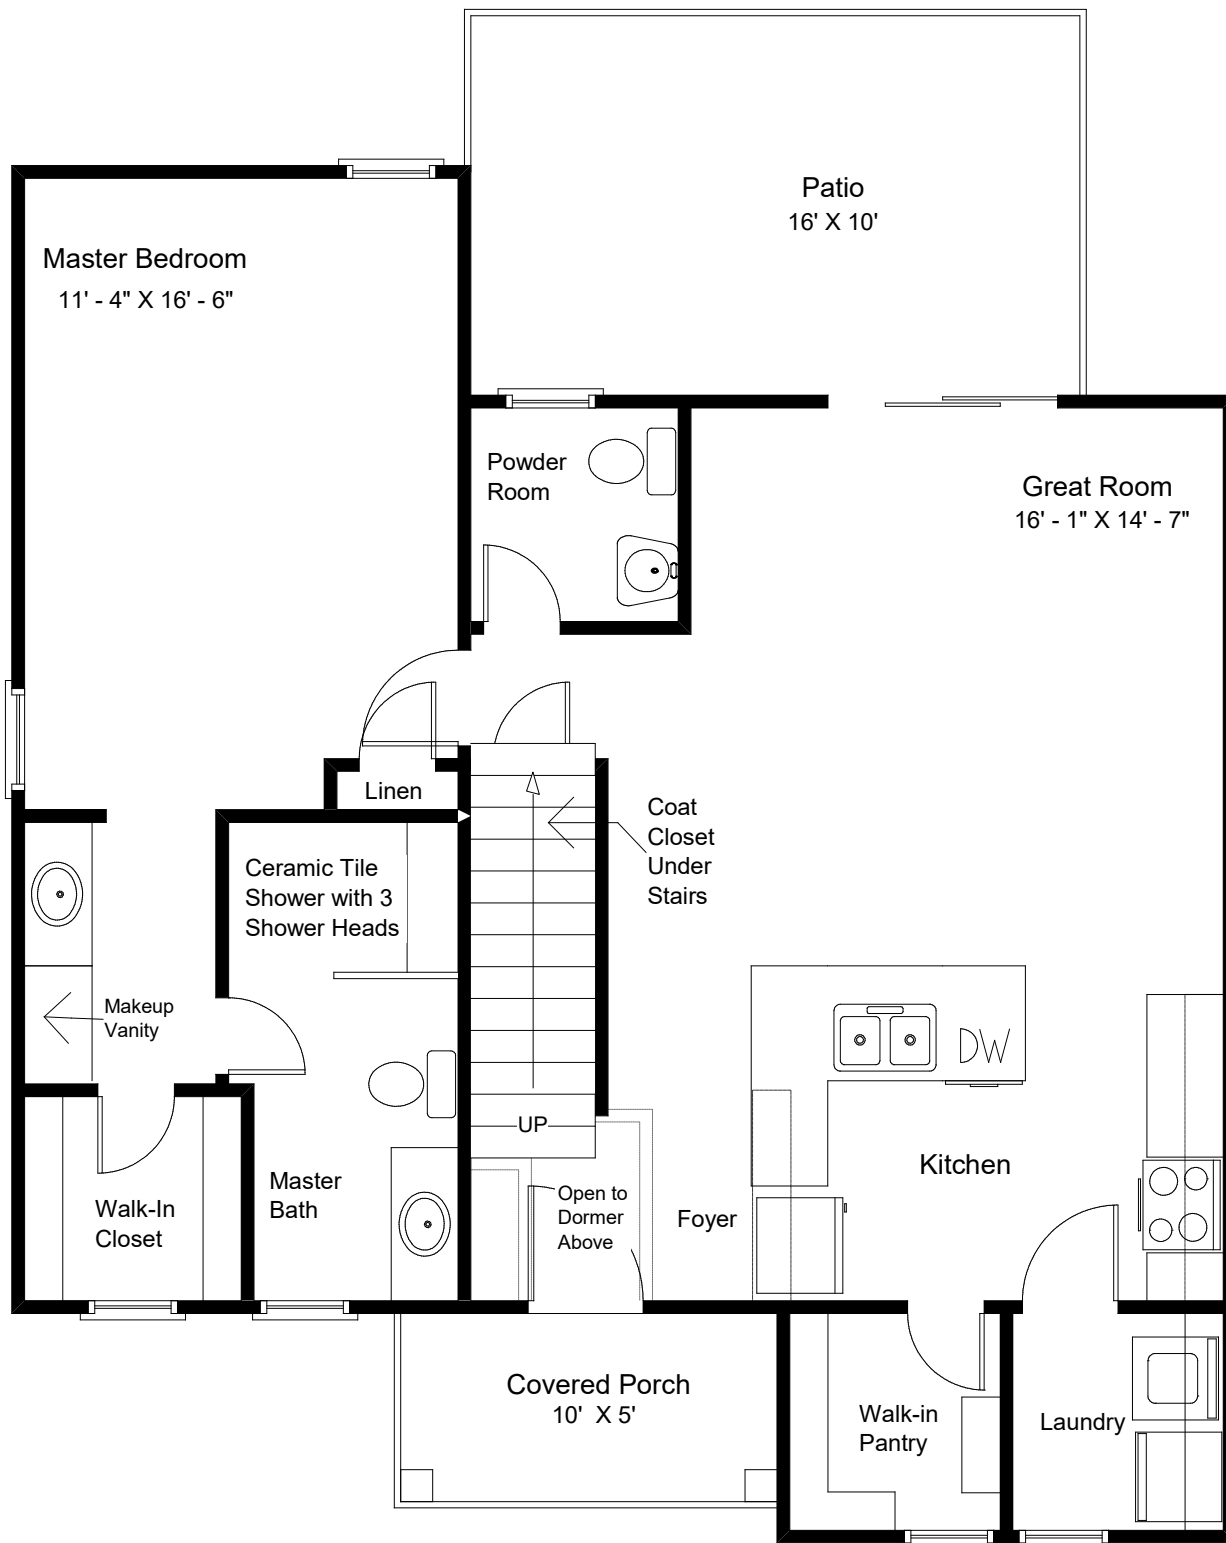

*The Georgetowne-Cottage X
Elevation B

Craftowne Homes

"Distinctive Craftsman Style Homes"

"Live the Great Life"

"Live the Great Life"

The Georgetowne - Cottage X - HB

Elevation B
with Bath Option C

Heated Area, 1st Floor: 912 Sq. Ft.
 Heated Area, 2nd Floor: 598 Sq. Ft.
 Total Heated Area: 1510 Sq. Ft.
 Covered Porch: 50 Sq. Ft.
 Total Under Roof: 1560 Sq. Ft.

"Live the Great Life"

The Georgetowne
Cottage X - HB
Elevation B
with Bath Option C
Heated Area, 2nd Floor: 598 Sq. Ft.