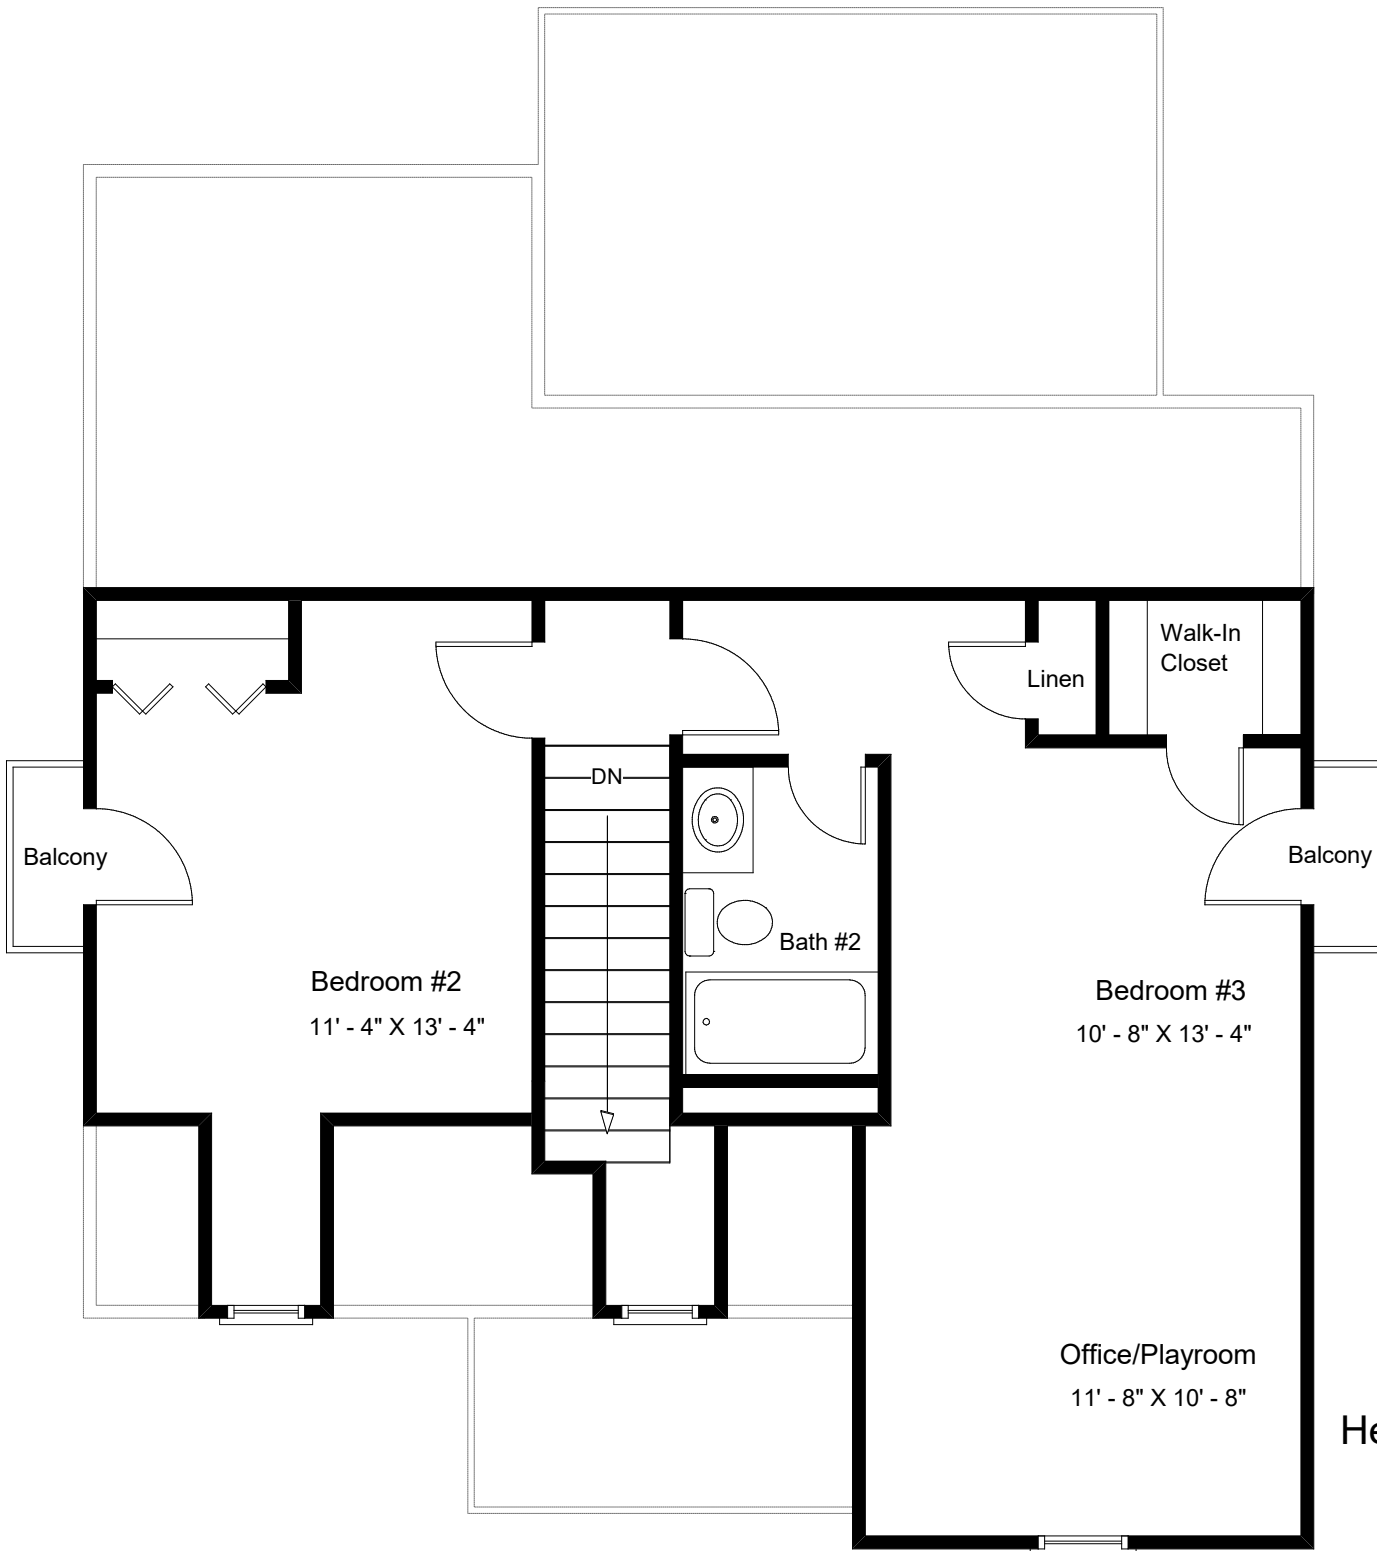

*The Georgetowne-Cottage X
Elevation C

Craftowne Homes

"Distinctive Craftsman Style Homes"

"Live the Great Life"

"Live the Great Life"

The Georgetowne - Cottage X - HB

Elevation C with Bath Option C

Heated Area, 1st Floor: 912 Sq. Ft.
 Heated Area, 2nd Floor: 598 Sq. Ft.
 Total Heated Area: 1510 Sq. Ft.
 Covered Porch: 50 Sq. Ft.
 Total Under Roof: 1560 Sq. Ft.

"Live the Great Life"

The Georgetowne
Cottage X - HB
Elevation C
with Bath Option C
Heated Area, 2nd Floor: 598 Sq. Ft.