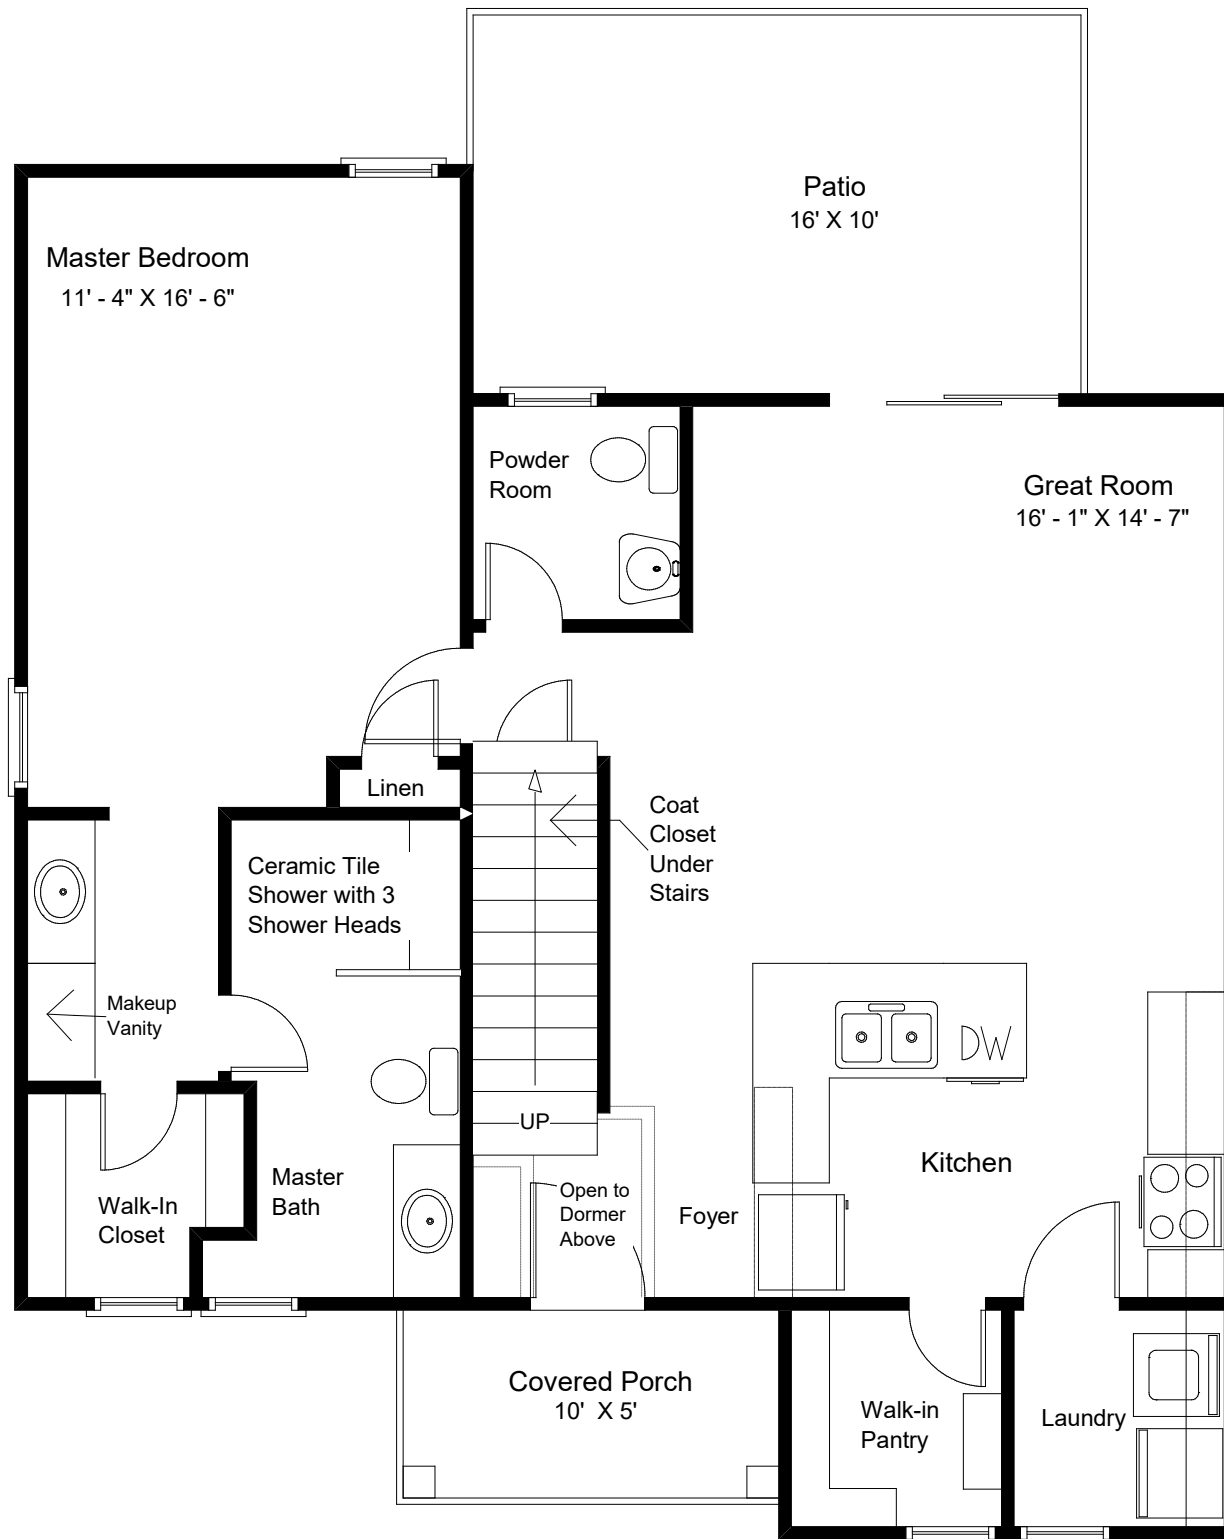

*The Georgetowne-Cottage X
Elevation C

Craftowne Homes

"Distinctive Craftsman Style Homes"

"Live the Great Life"

"Live the Great Life"

The Georgetowne - Cottage X - HB

Elevation C with Bath Option C

Heated Area, 1st Floor: 912 Sq. Ft.
 Heated Area, 2nd Floor: 598 Sq. Ft.
 Total Heated Area: 1510 Sq. Ft.
 Covered Porch: 50 Sq. Ft.
 Total Under Roof: 1560 Sq. Ft.

"Live the Great Life"

The Georgetowne
Cottage X - HB
Elevation C
with Bath Option C
Heated Area, 2nd Floor: 598 Sq. Ft.