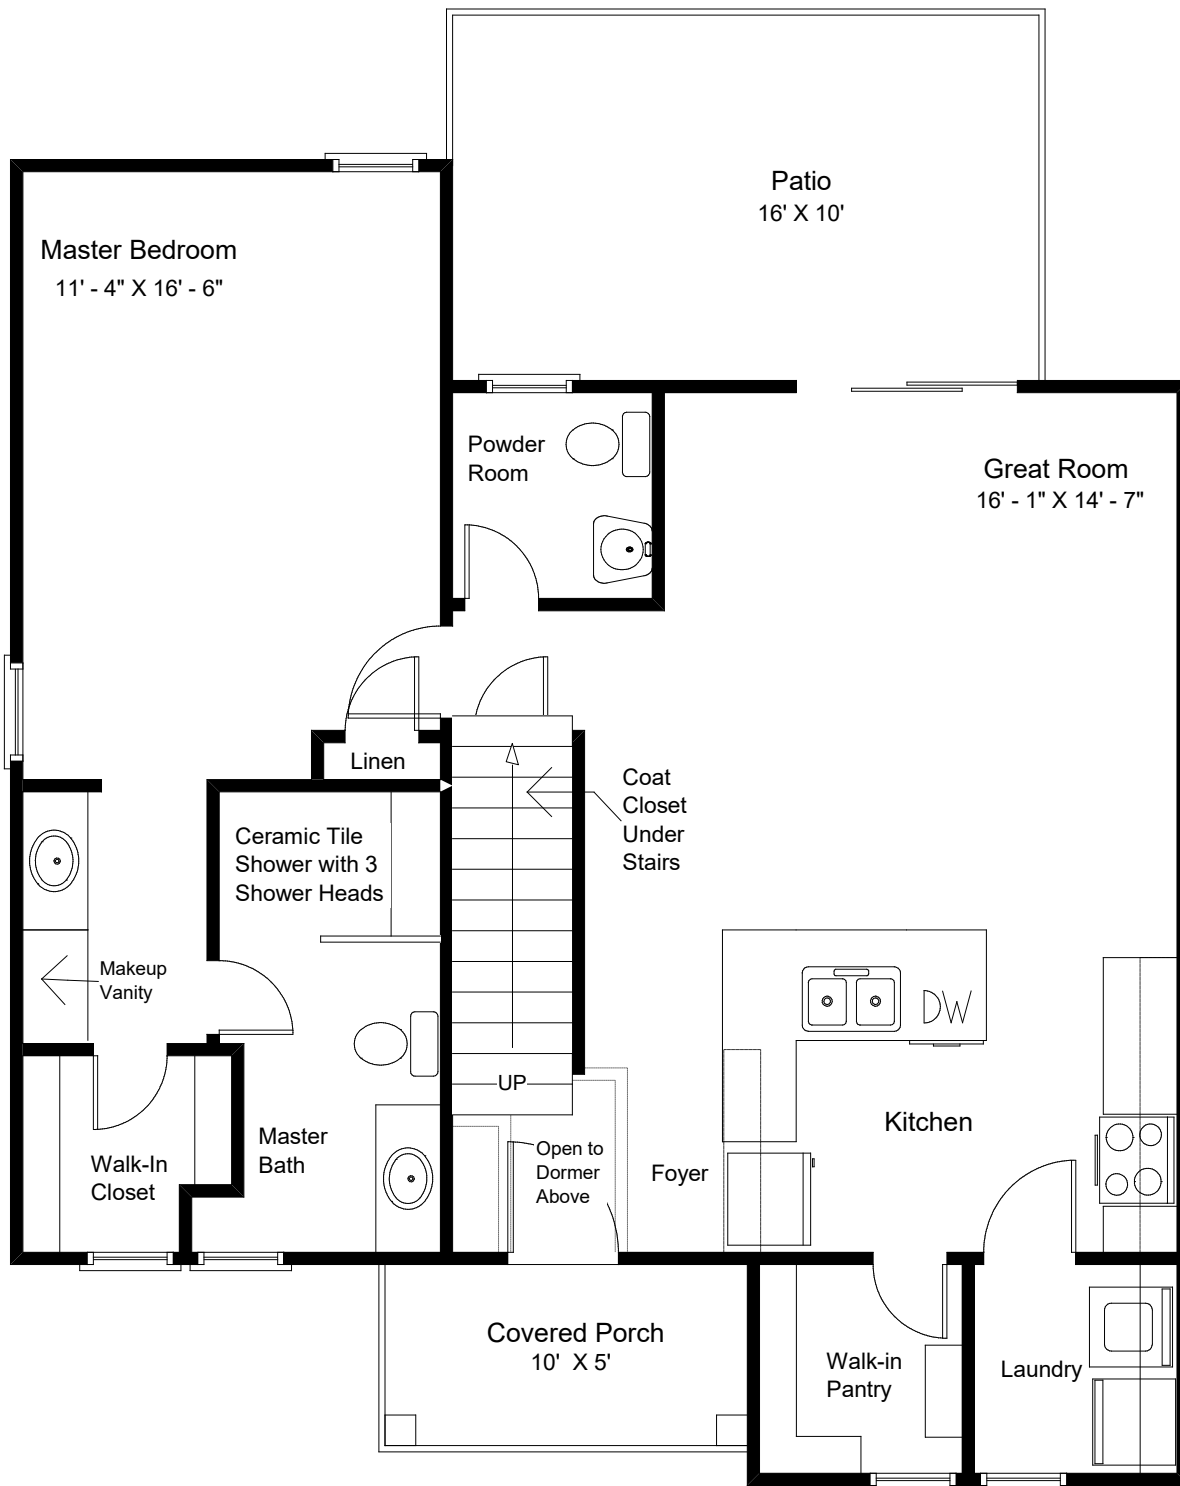

*The Georgetowne-Cottage X
Elevation E

"Live the Great Life"

"Live the Great Life"

The Georgetowne - Cottage X - HB Elevation E with Bath Option C

Heated Area, 1st Floor: 912 Sq. Ft.
 Heated Area, 2nd Floor: 598 Sq. Ft.
 Total Heated Area: 1510 Sq. Ft.
 Covered Porch: 50 Sq. Ft.
 Total Under Roof: 1560 Sq. Ft.

"Live the Great Life"

The Georgetowne Cottage X - HB Elevation E with Bath Option C

Heated Area, 2nd Floor: 598 Sq. Ft.