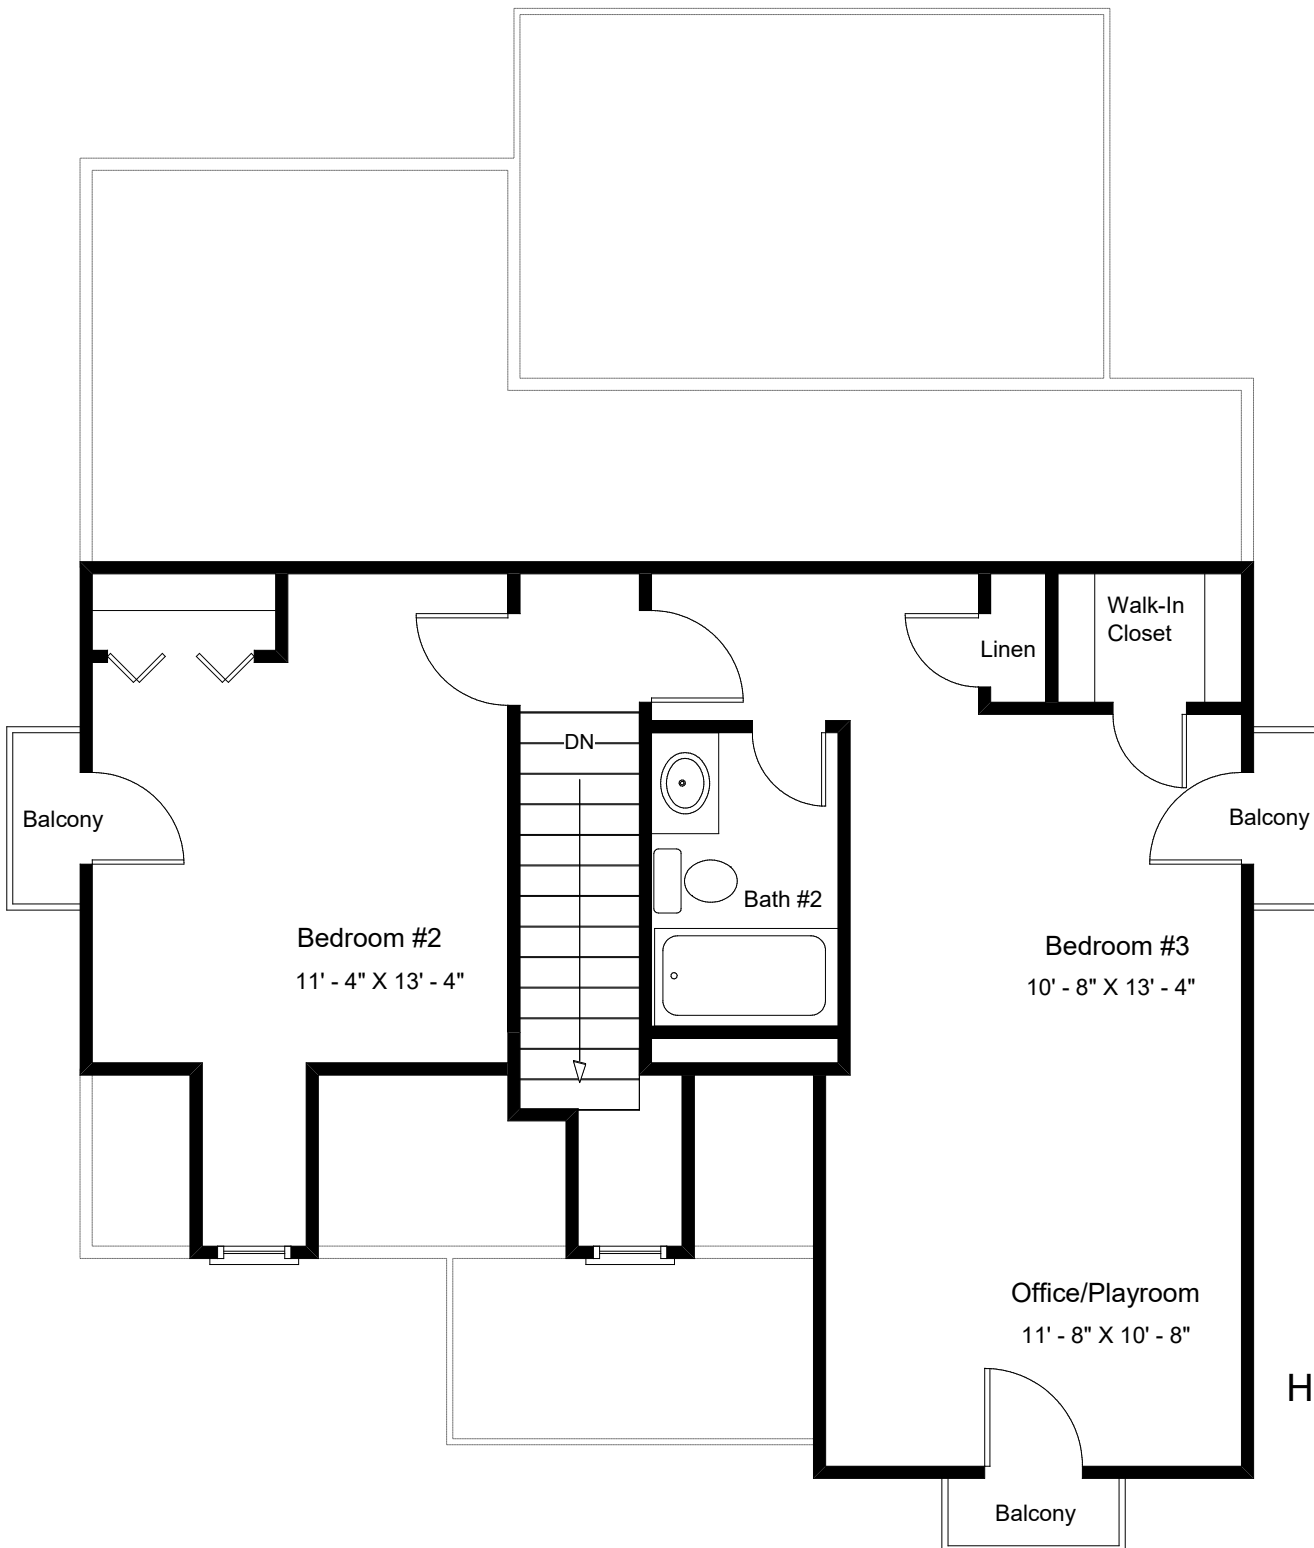

*The Georgetowne-Cottage X
Elevation E

"Live the Great Life"

"Live the Great Life"

The Georgetowne - Cottage X - HB Elevation E with Bath Option C

Heated Area, 1st Floor: 912 Sq. Ft.
 Heated Area, 2nd Floor: 598 Sq. Ft.
 Total Heated Area: 1510 Sq. Ft.
 Covered Porch: 50 Sq. Ft.
 Total Under Roof: 1560 Sq. Ft.

"Live the Great Life"

The Georgetowne Cottage X - HB Elevation E with Bath Option C

Heated Area, 2nd Floor: 598 Sq. Ft.