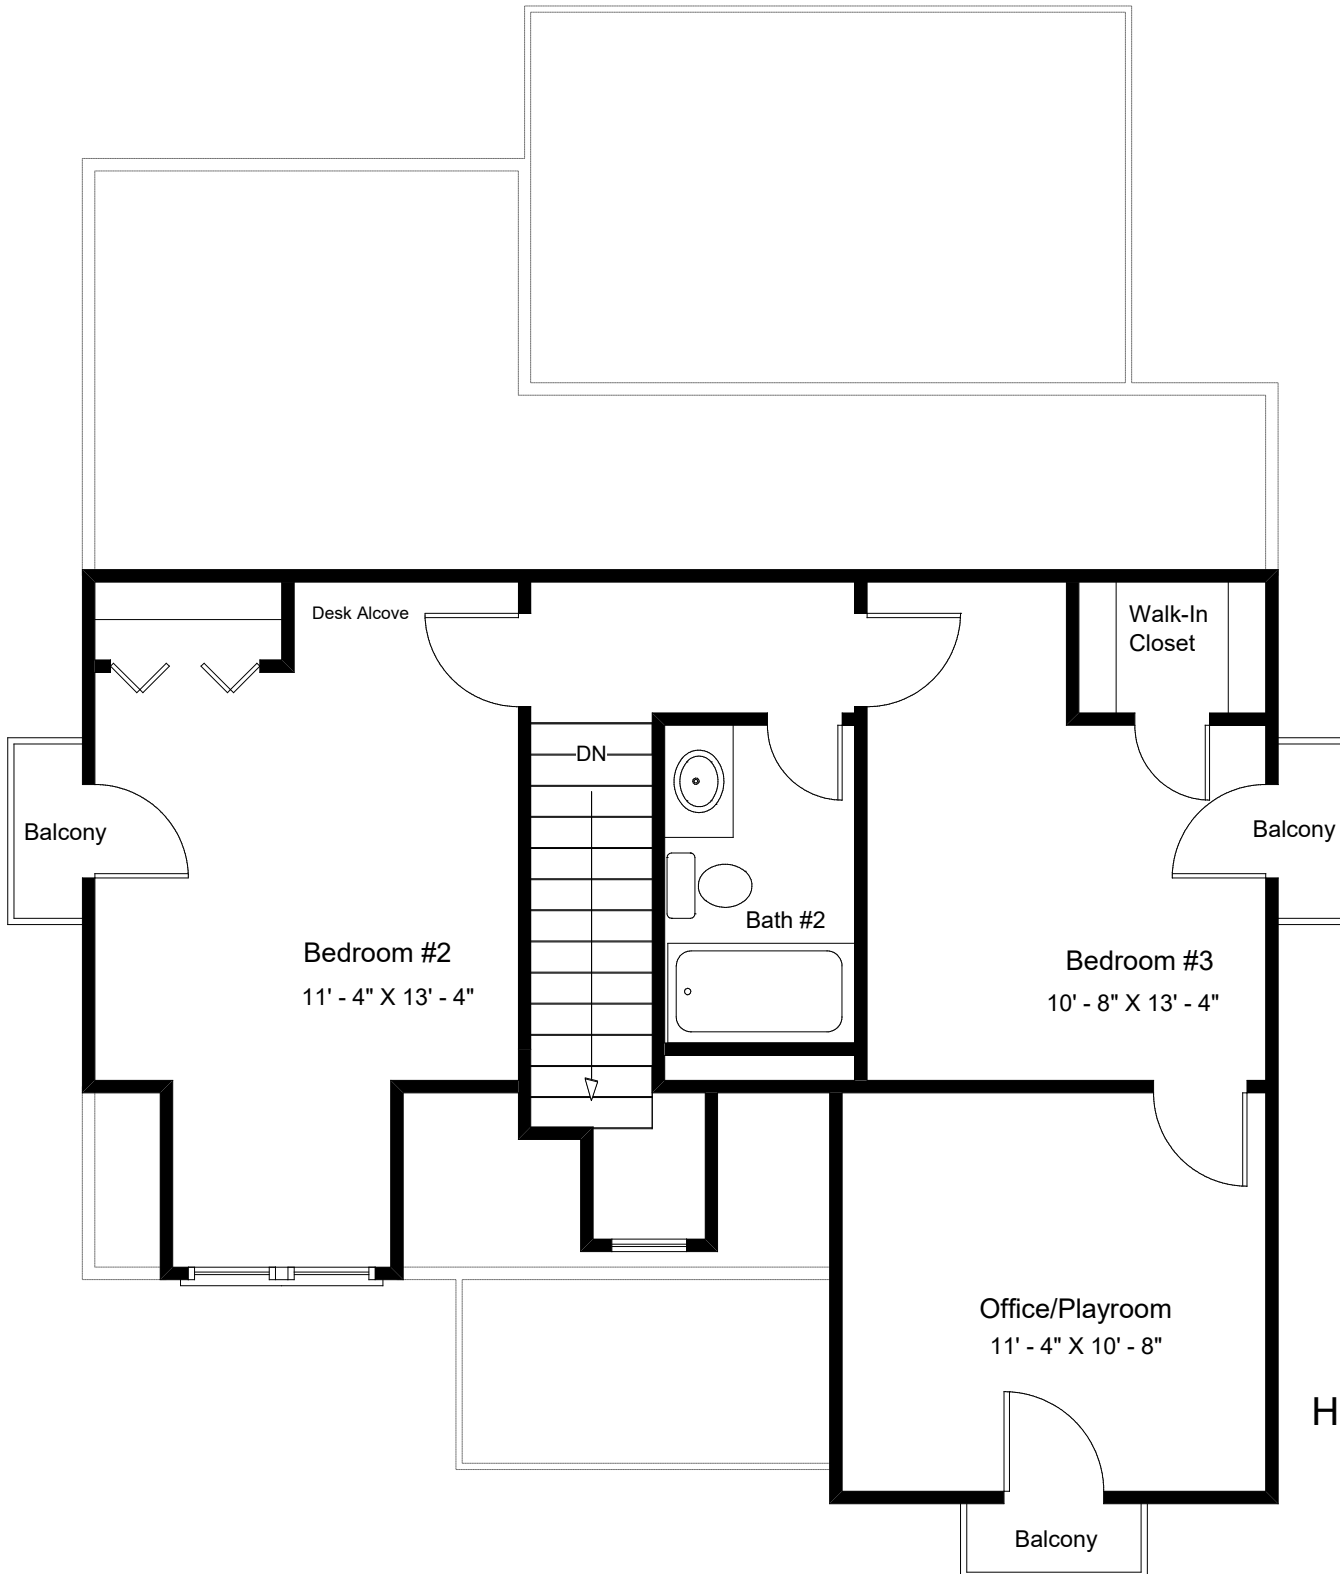

*The Georgetowne-Cottage X
Elevation F

"Live the Great Life"

"Live the Great Life"

The Georgetowne - Cottage X - HB With Office Elevation F with Bath Option C

Heated Area, 1st Floor: 912 Sq. Ft.
 Heated Area, 2nd Floor: 612 Sq. Ft.
 Total Heated Area: 1524 Sq. Ft.
 Covered Porch: 50 Sq. Ft.
 Total Under Roof: 1574 Sq. Ft.

"Live the Great Life"

The Georgetowne
Cottage X - HB
with Office

Elevation F
with Bath Option C

Heated Area, 2nd Floor: 612 Sq. Ft.