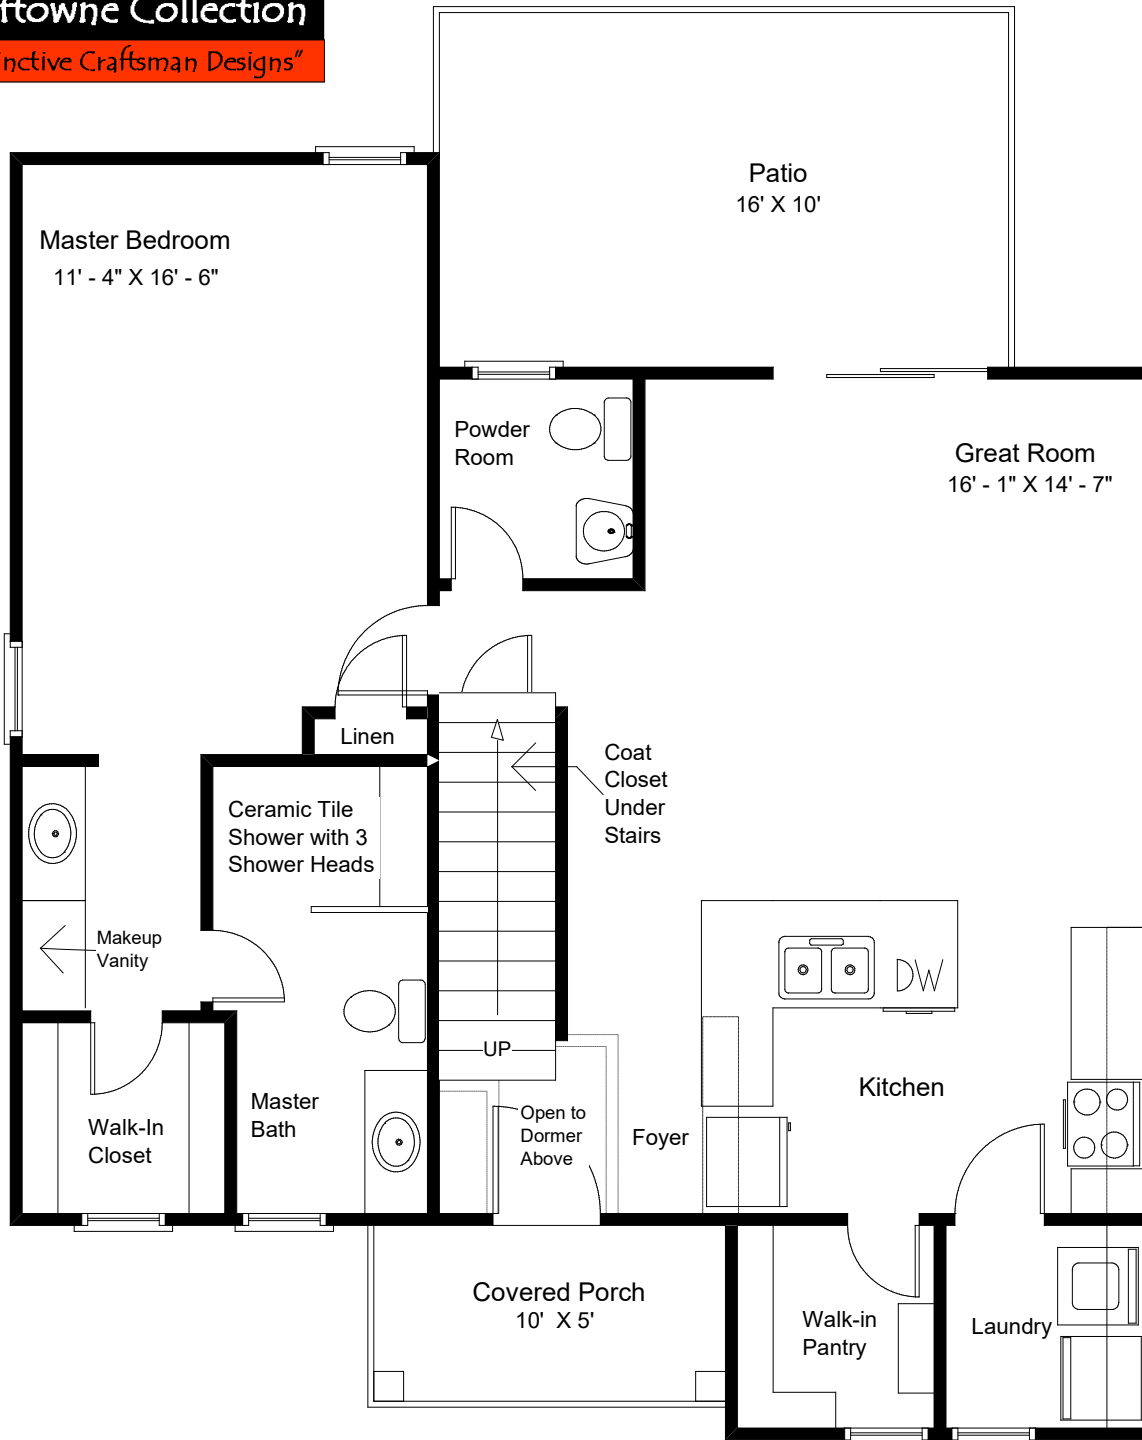

*The Georgetowne-Cottage XI
Elevation D

"Live the Great Life"

Craftowne Collection

"Distinctive Craftsman Designs"

"Live the Great Life"

The Georgetowne - Cottage XI - HB

Elevation D
with Bath Option C

Heated Area, 1st Floor: 912 Sq. Ft.

Heated Area, 2nd Floor: 664 Sq. Ft.

Total Heated Area: 1576 Sq. Ft.

Covered Porch: 50 Sq. Ft.

Total Under Roof: 1626 Sq. Ft.

Craftowne Collection

"Distinctive Craftsman Designs"

"Live the

**The Georgetowne
Cottage XI - HB
Elevation D
with Bath Option C**
Heated Area, 2nd Floor: 664 Sq. Ft.