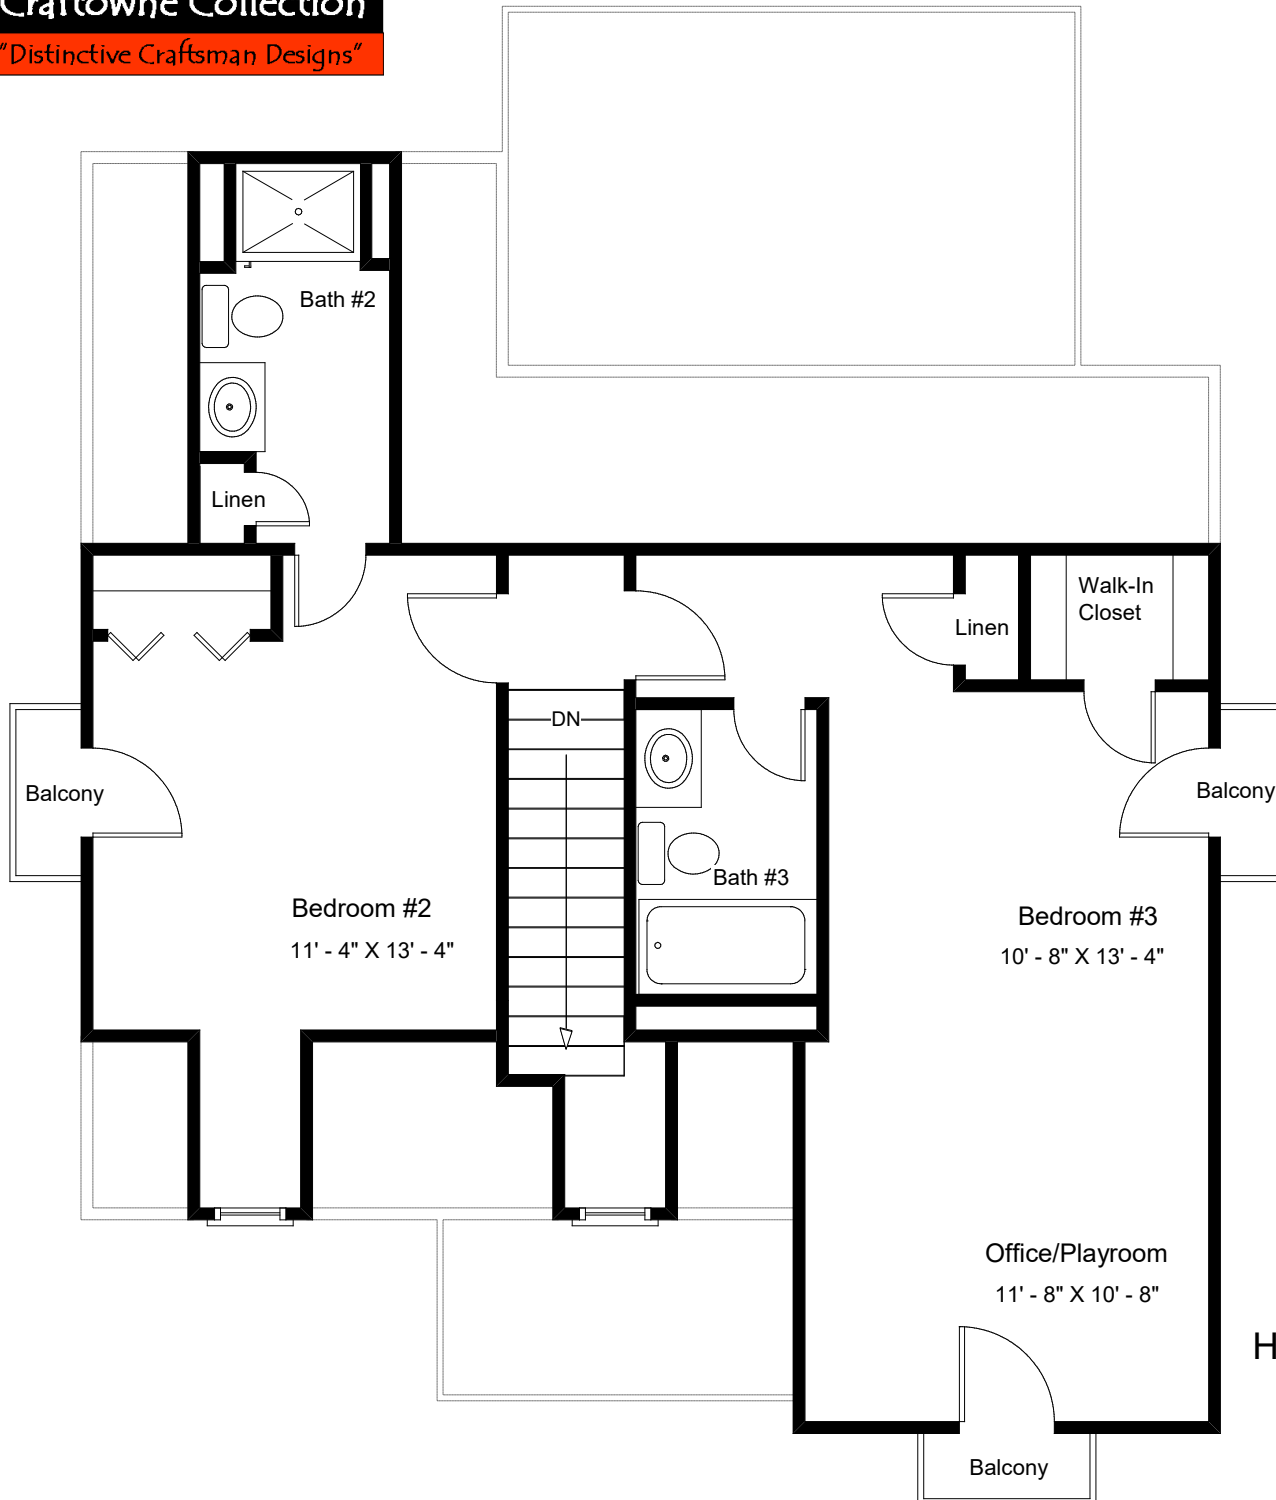

*The Georgetowne-Cottage XI
Elevation D

"Live the Great Life"

Craftowne Collection

"Distinctive Craftsman Designs"

"Live the Great Life"

The Georgetowne - Cottage XI - HB

Elevation D
with Bath Option C

Heated Area, 1st Floor: 912 Sq. Ft.

Heated Area, 2nd Floor: 664 Sq. Ft.

Total Heated Area: 1576 Sq. Ft.

Covered Porch: 50 Sq. Ft.

Total Under Roof: 1626 Sq. Ft.

Craftowne Collection

"Distinctive Craftsman Designs"

"Live the

**The Georgetowne
Cottage XI - HB
Elevation D
with Bath Option C**
Heated Area, 2nd Floor: 664 Sq. Ft.