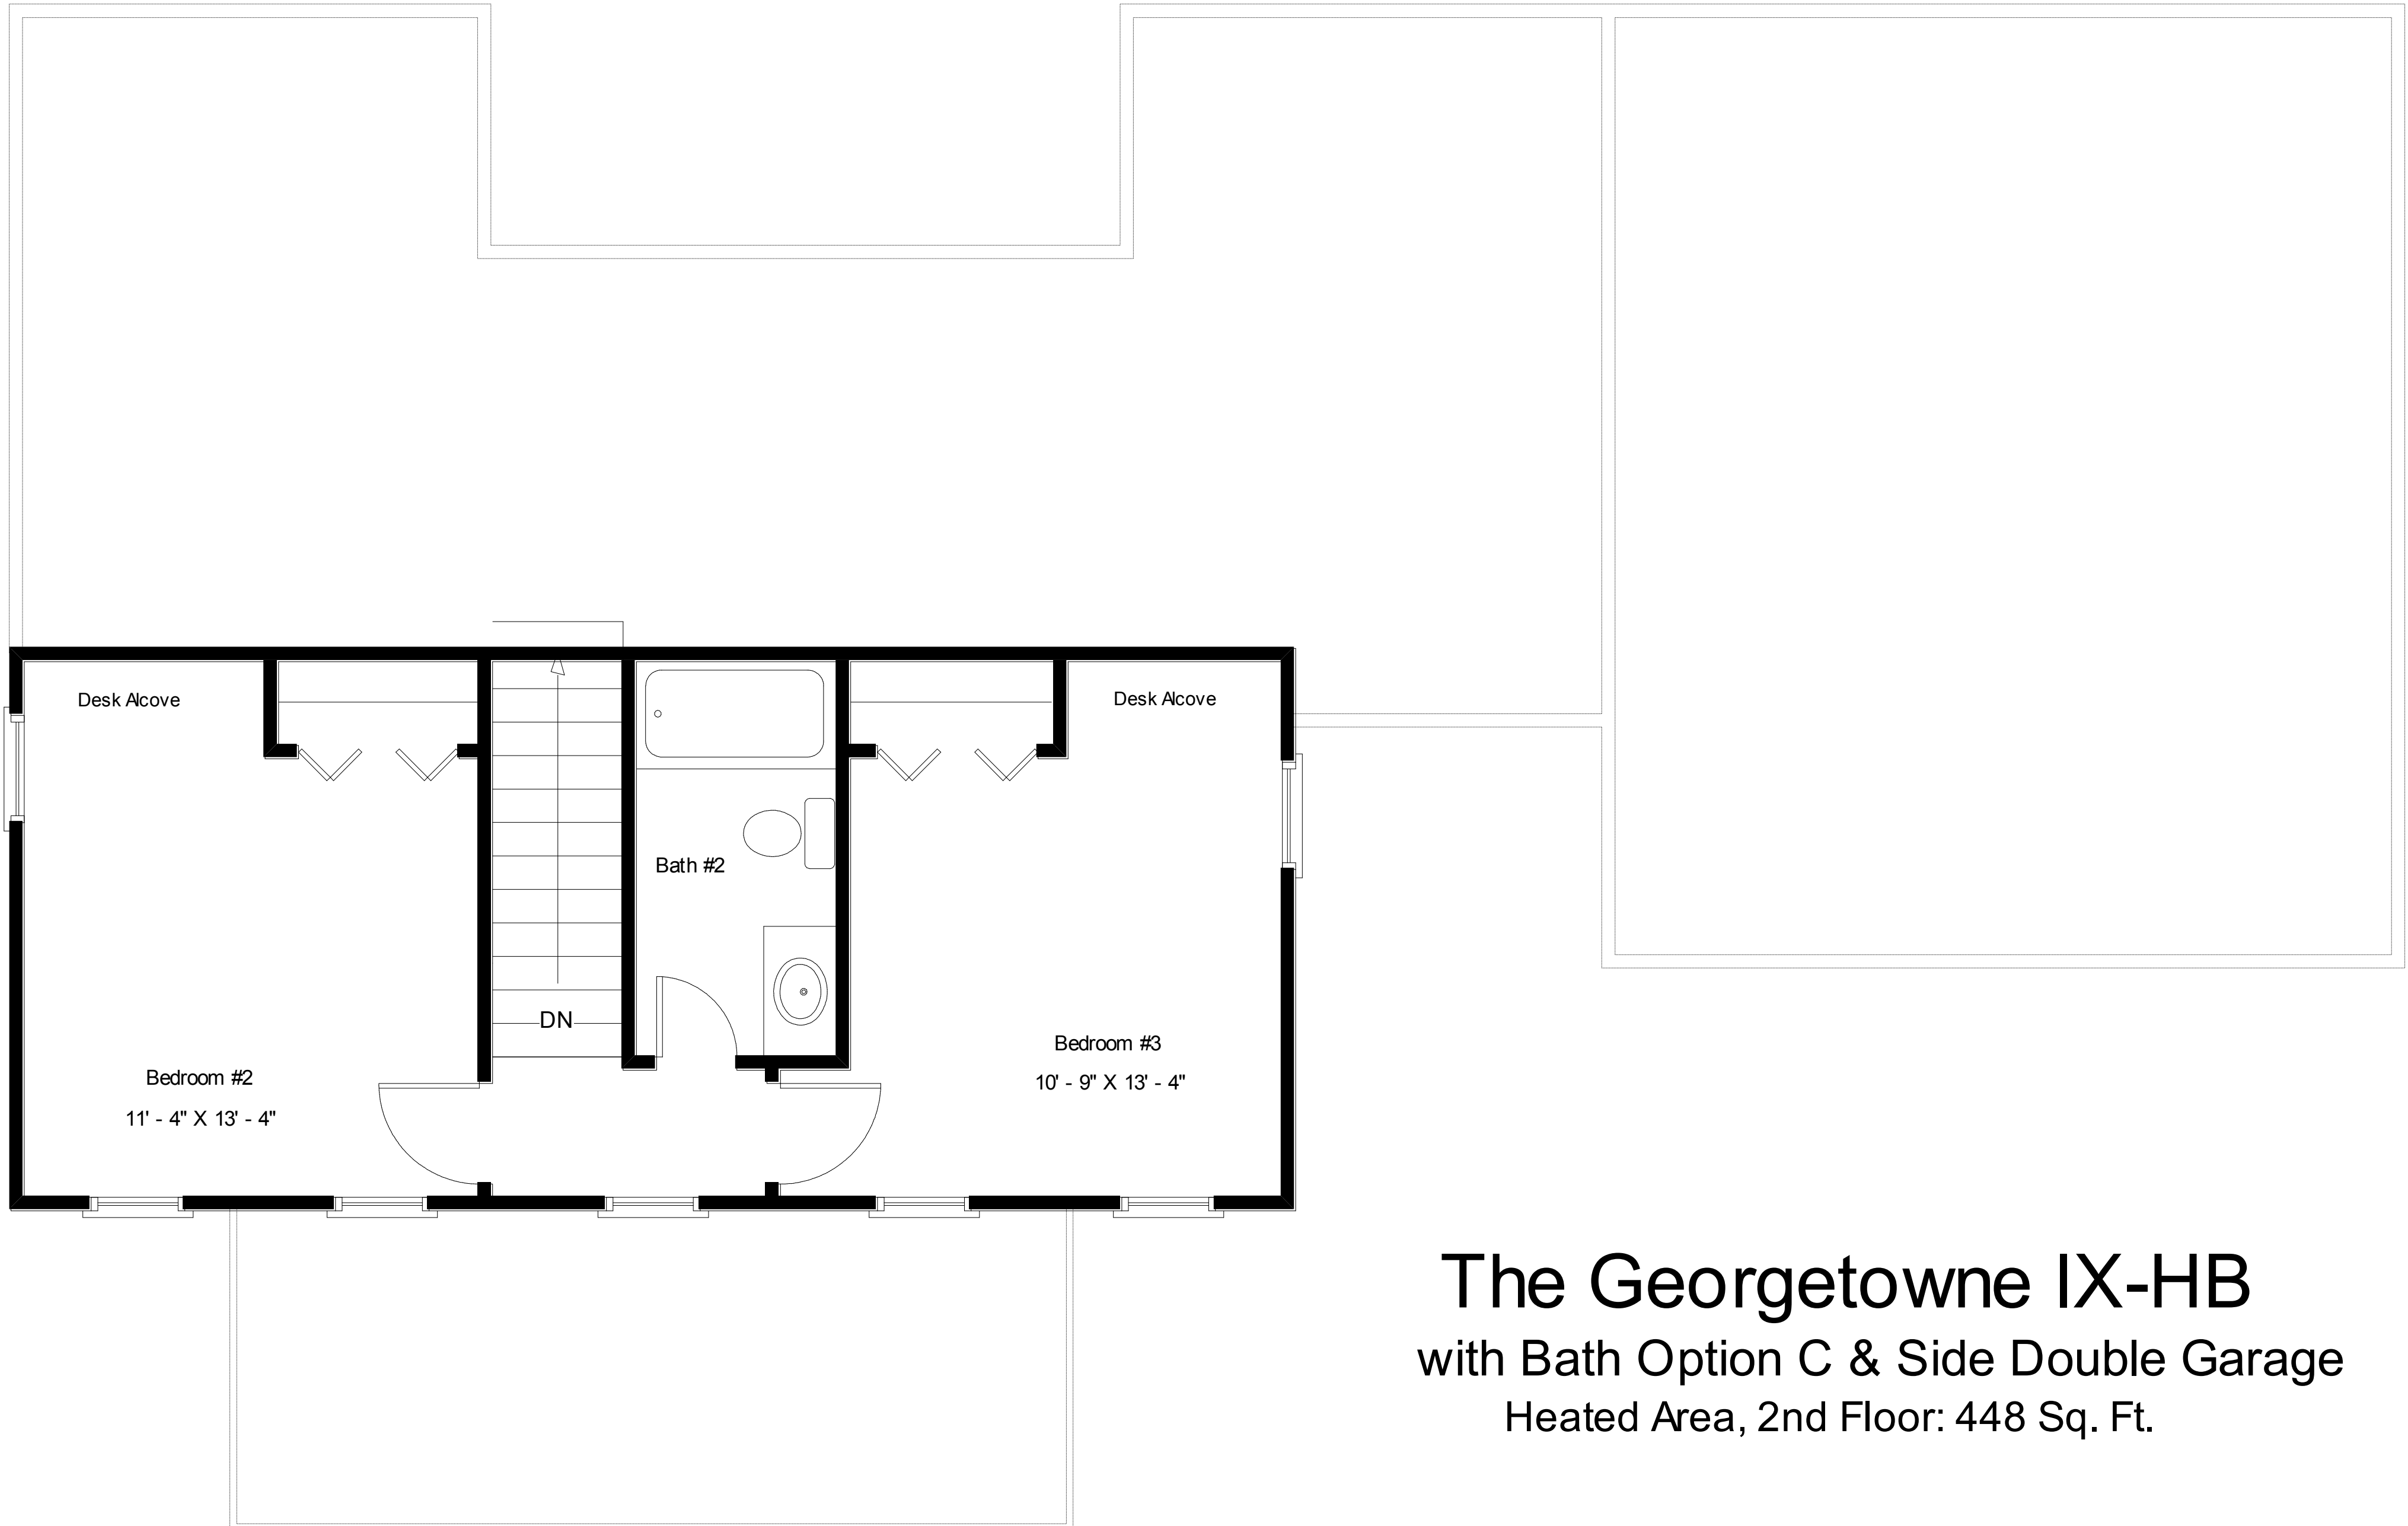

The Georgetowne IX-K-HIB with Side Double Garage

Craftowne Homes

"Distinctive Craftsman Style Homes"

"Live The Great Life"

"Live The Great Life"

The Georgetowne IX - KHB with Side Double Garage & Bath Option C

Heated Area, 1st Floor: 1010. Sq. Ft.
Heated Area, 2nd Floor: 448 Sq. Ft.
Total Heated Area: 1458 Sq. Ft.
Covered Porch: 168 Sq. Ft.
Garage: 480 Sq. Ft.
Total Under Roof: 2106 Sq. Ft.

Craftowne Homes

"Distinctive Craftsman Style Homes"

"Live The Great Life"

The Georgetowne IX-HB
with Bath Option C & Side Double Garage
Heated Area, 2nd Floor: 448 Sq. Ft.