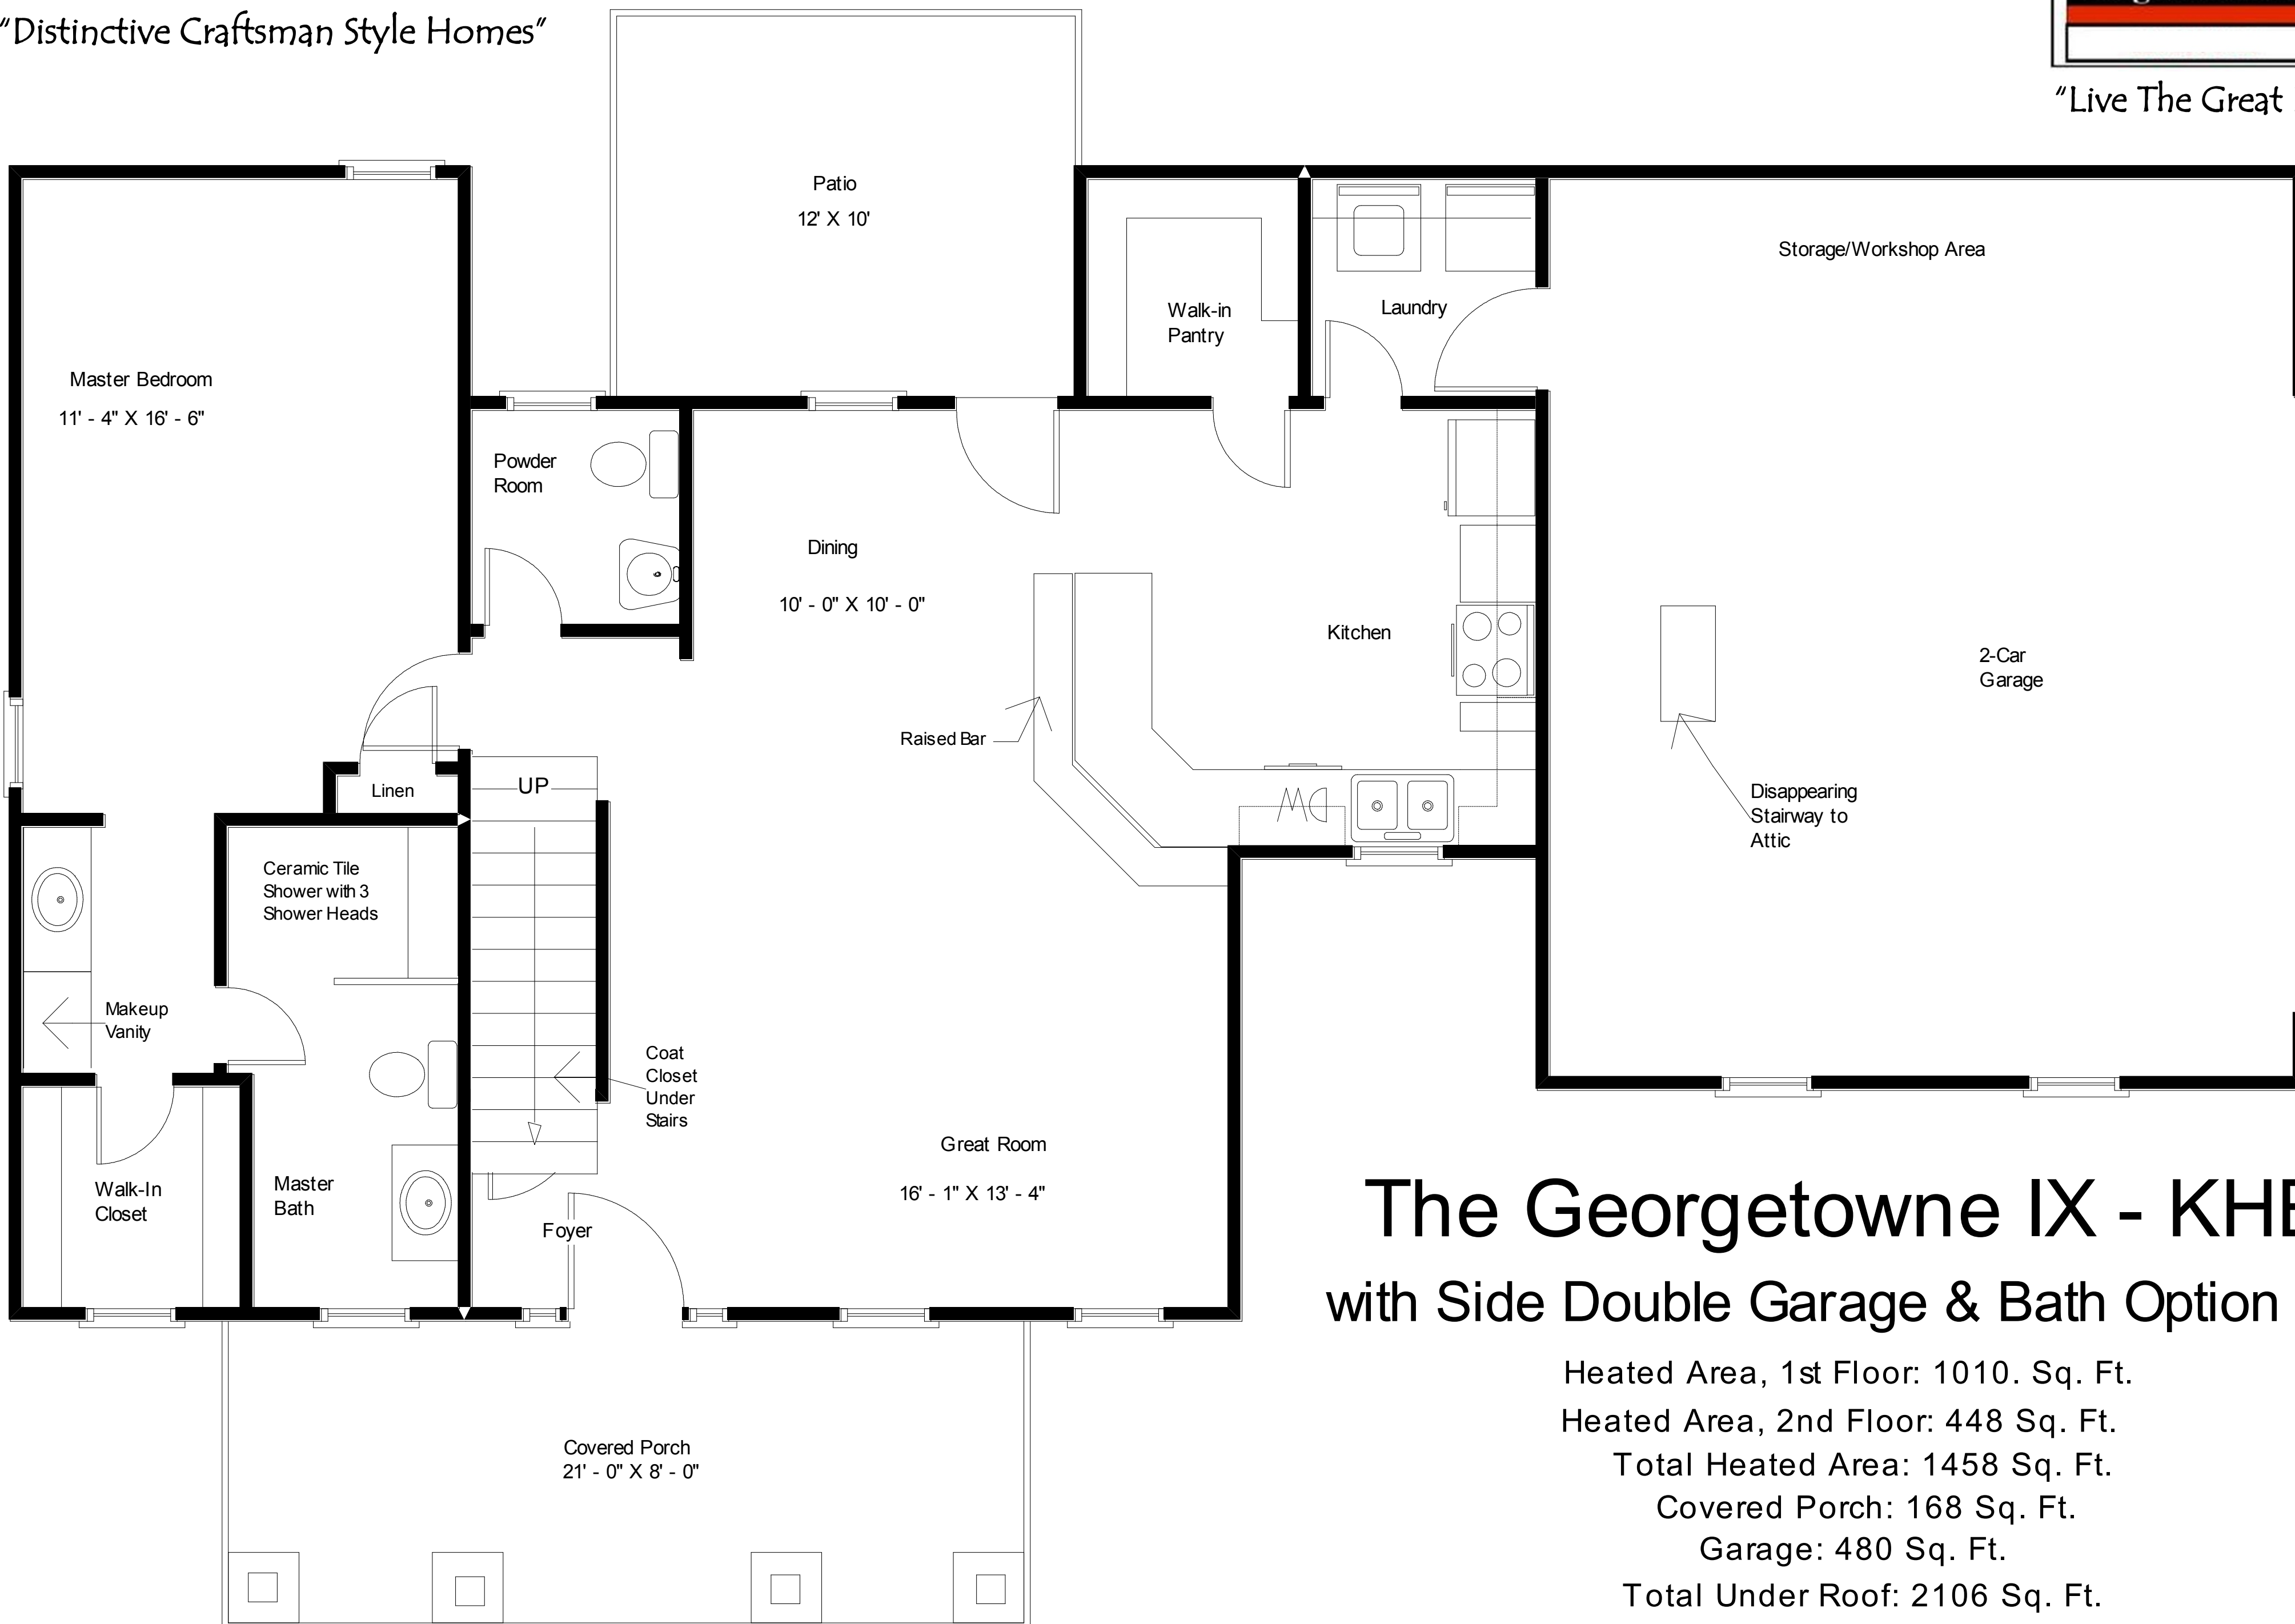

The Georgetowne IX-K-HIB with Side Double Garage

Craftowne Homes

"Distinctive Craftsman Style Homes"

"Live The Great Life"

"Live The Great Life"

The Georgetowne IX - KHB with Side Double Garage & Bath Option C

Heated Area, 1st Floor: 1010. Sq. Ft.
Heated Area, 2nd Floor: 448 Sq. Ft.
Total Heated Area: 1458 Sq. Ft.
Covered Porch: 168 Sq. Ft.
Garage: 480 Sq. Ft.
Total Under Roof: 2106 Sq. Ft.

Craftowne Homes

"Distinctive Craftsman Style Homes"

"Live The Great Life"

The Georgetowne IX-HB
with Bath Option C & Side Double Garage
Heated Area, 2nd Floor: 448 Sq. Ft.