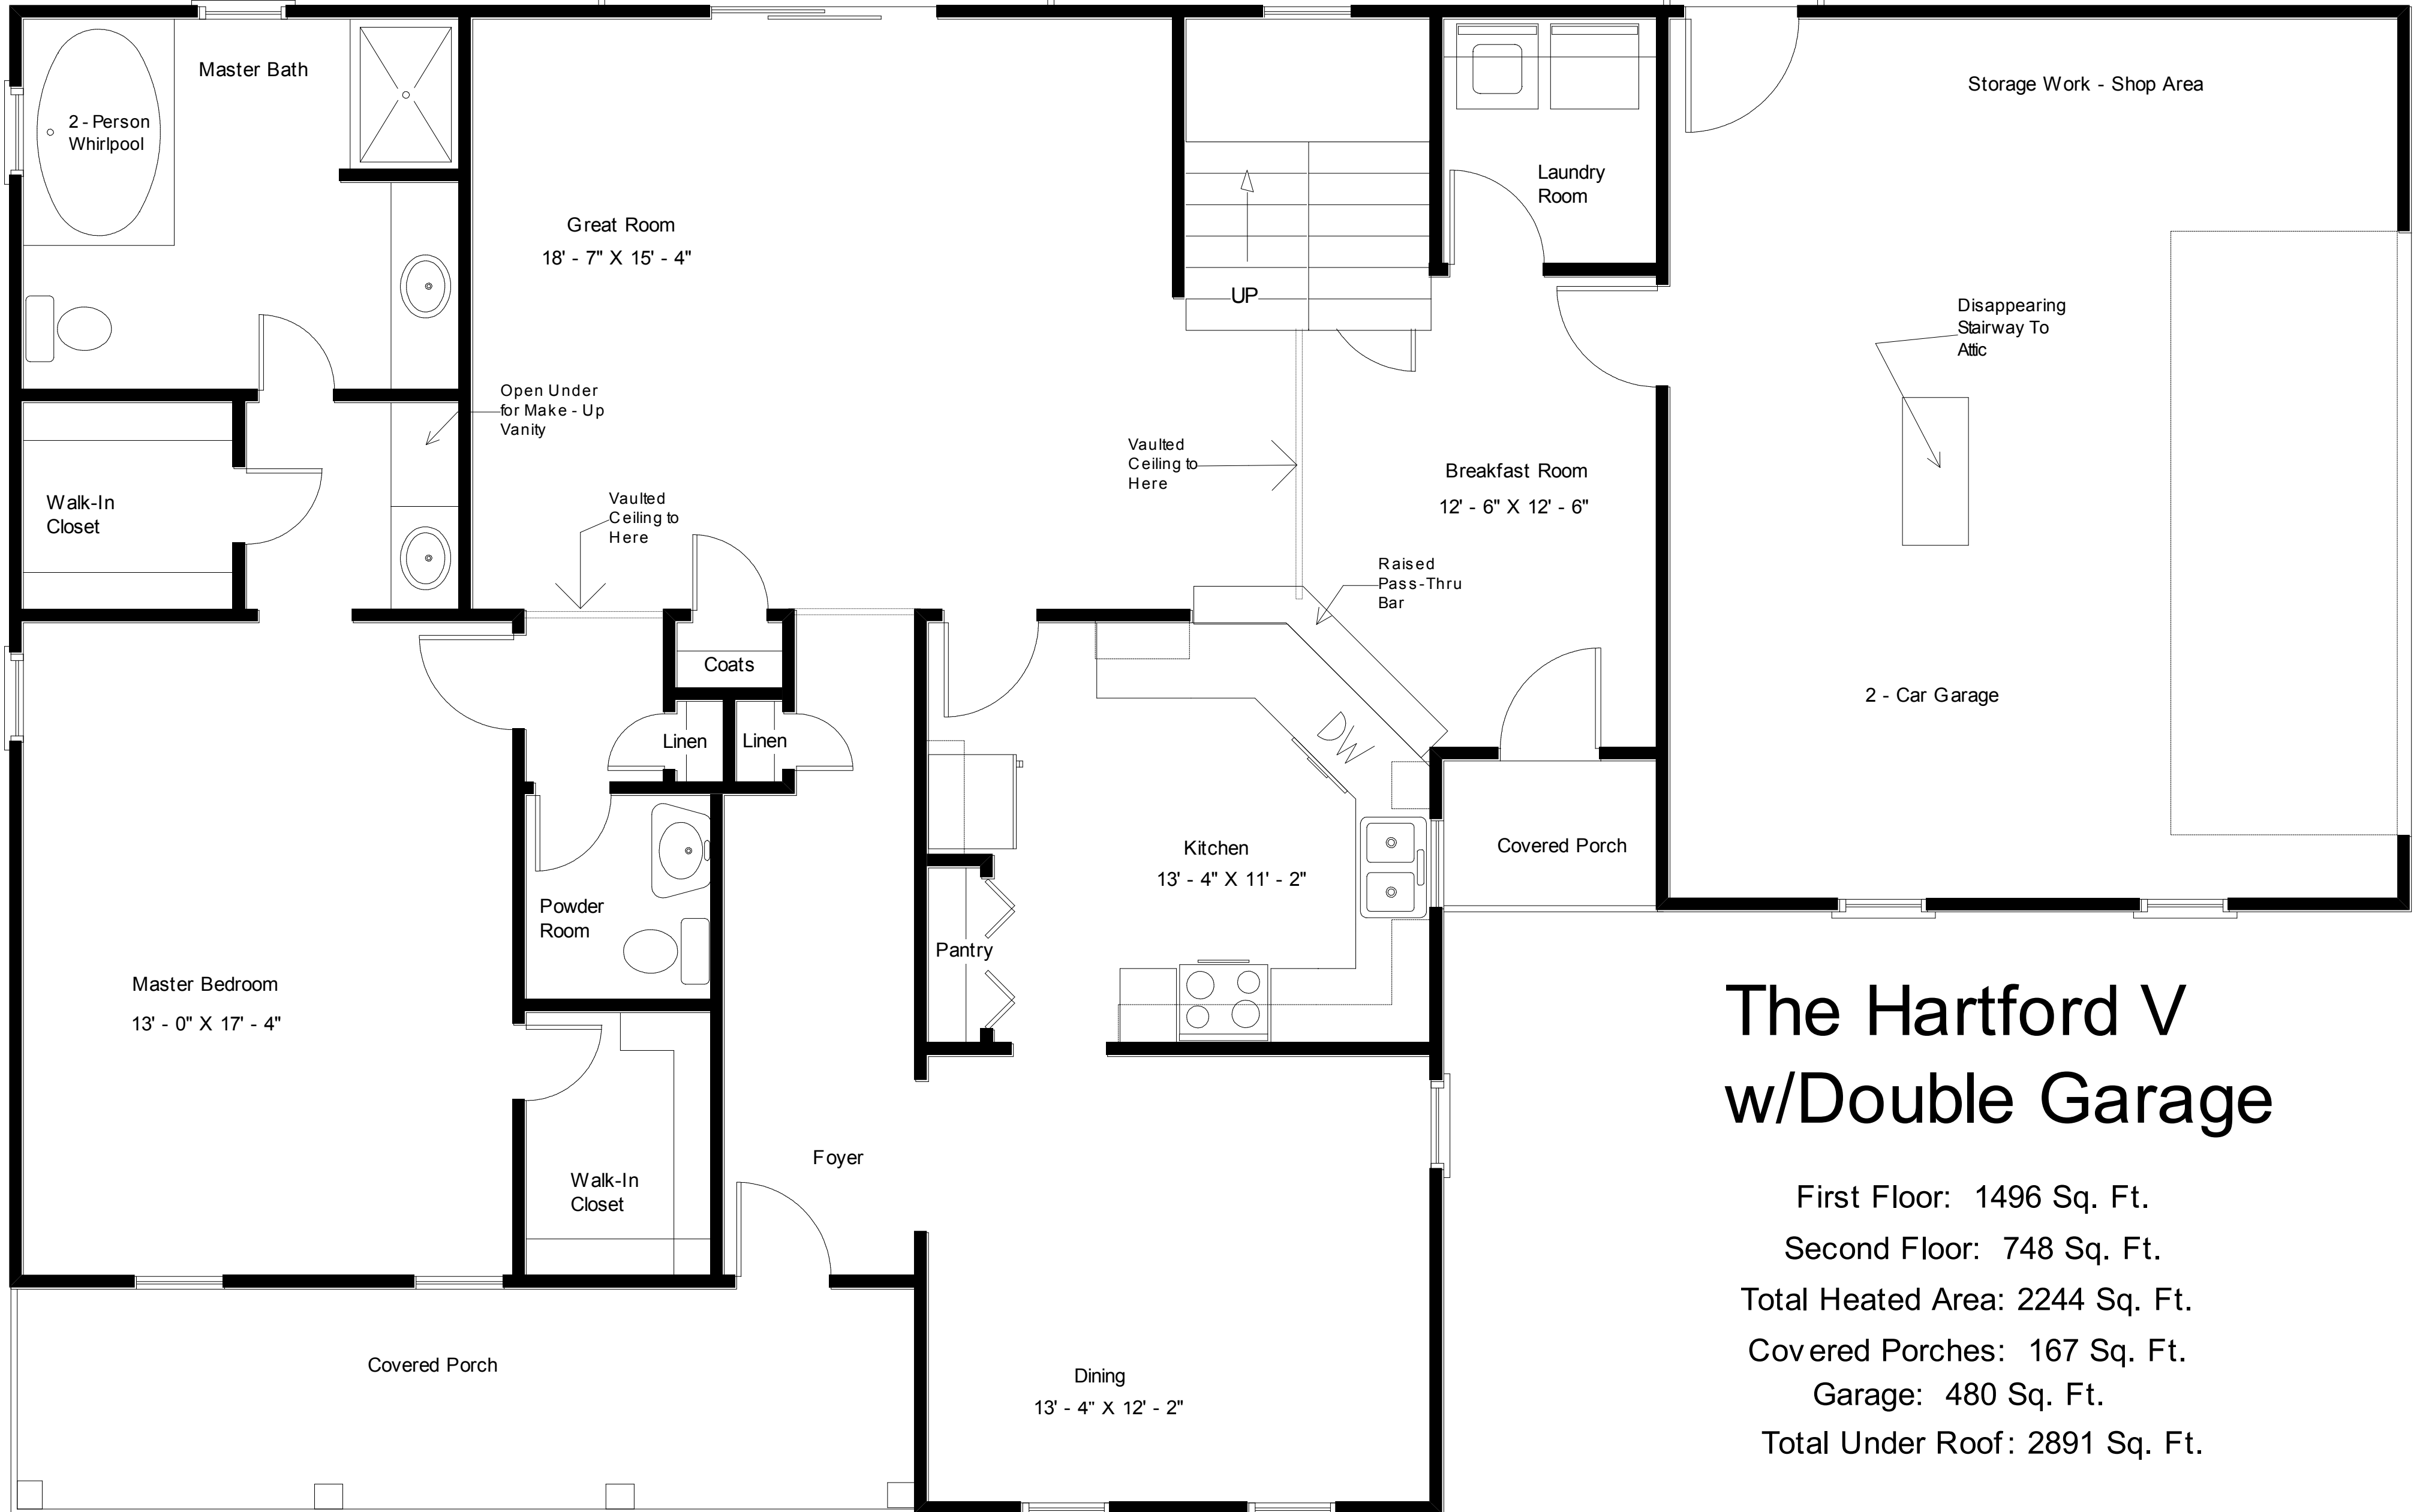

# The Hartford V

With Double Garage

*"Distinctive Architecture"*

*"Live the Great Life"*

Tidewater  
Colonial  
Collection

"Distinctive Architecture"

Patio  
12' X 10'

FOR SALE

## The Hartford V w/Double Garage

First Floor: 1496 Sq. Ft.

Second Floor: 748 Sq. Ft.

Total Heated Area: 2244 Sq. Ft.

Covered Porches: 167 Sq. Ft.

Garage: 480 Sq. Ft.

Total Under Roof: 2891 Sq. Ft.

**Tidewater  
Colonial  
Collection**

## The Hartford V with Double Garage

Second Floor: 748 Sq. Ft.

Foyer

Formal Dining Room

Kitchen

Breakfast Room open to Kitchen Bar

Vaulted Living Room

Master Bedroom

Master Bathroom

Bedroom #2

Bedroom #3