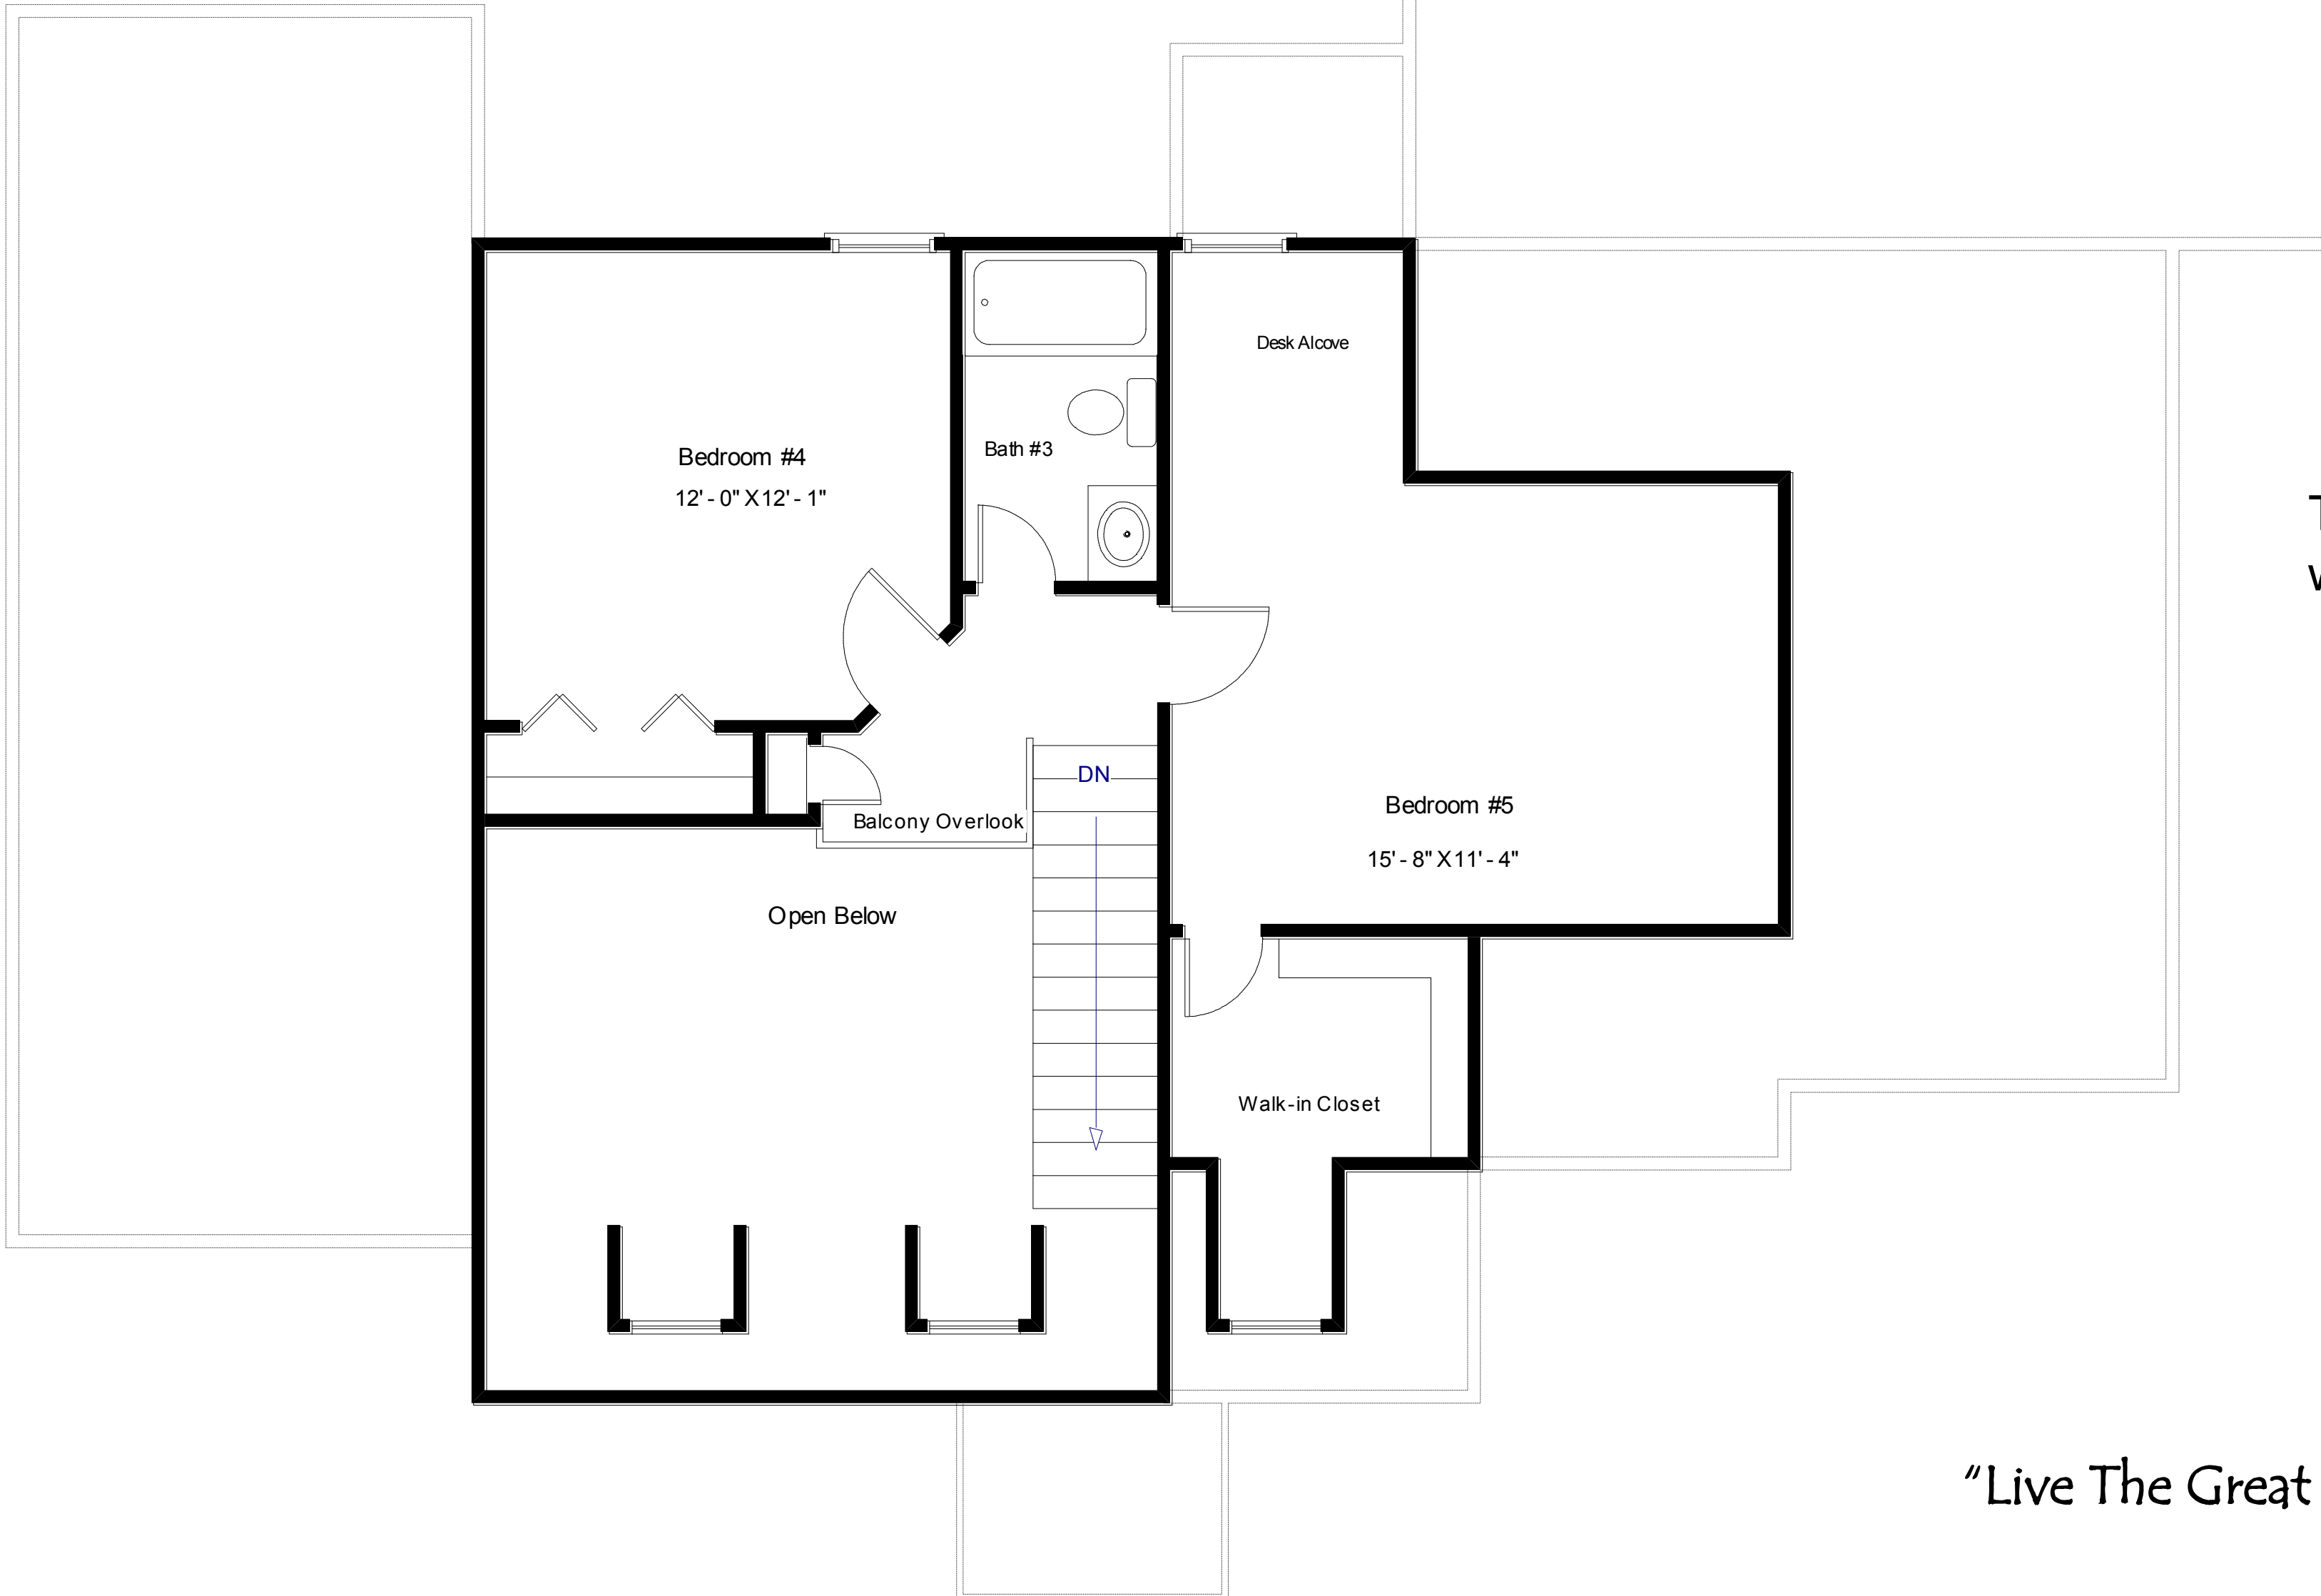

The Huntingtown XVII-RB

With Double Garage

"Distinctive Architecture"

"Live the Great Life"

**Tidewater
Colonial
Collection**

"Distinctive Architecture"

The Huntingtown XVII - RB with Rear Garage

- 1st Floor Living Area: 1608 Sq. Ft.
- 2nd Floor Living Area: 598 Sq. Ft.
- Total Living Area: 2206 Sq. Ft.
- Covered Porch Area: 35 Sq. Ft.
- Garage Area: 480 Sq. Ft.
- Total Area Under Roof: 2721 Sq. Ft.

"Live The Great Life"

**Tidewater
Colonial
Collection**

"Distinctive Architecture"

The Huntingtown XVII - RB with Rear Garage

2nd Floor: 598 Sq. Ft. Heated Area

"Live The Great Life"