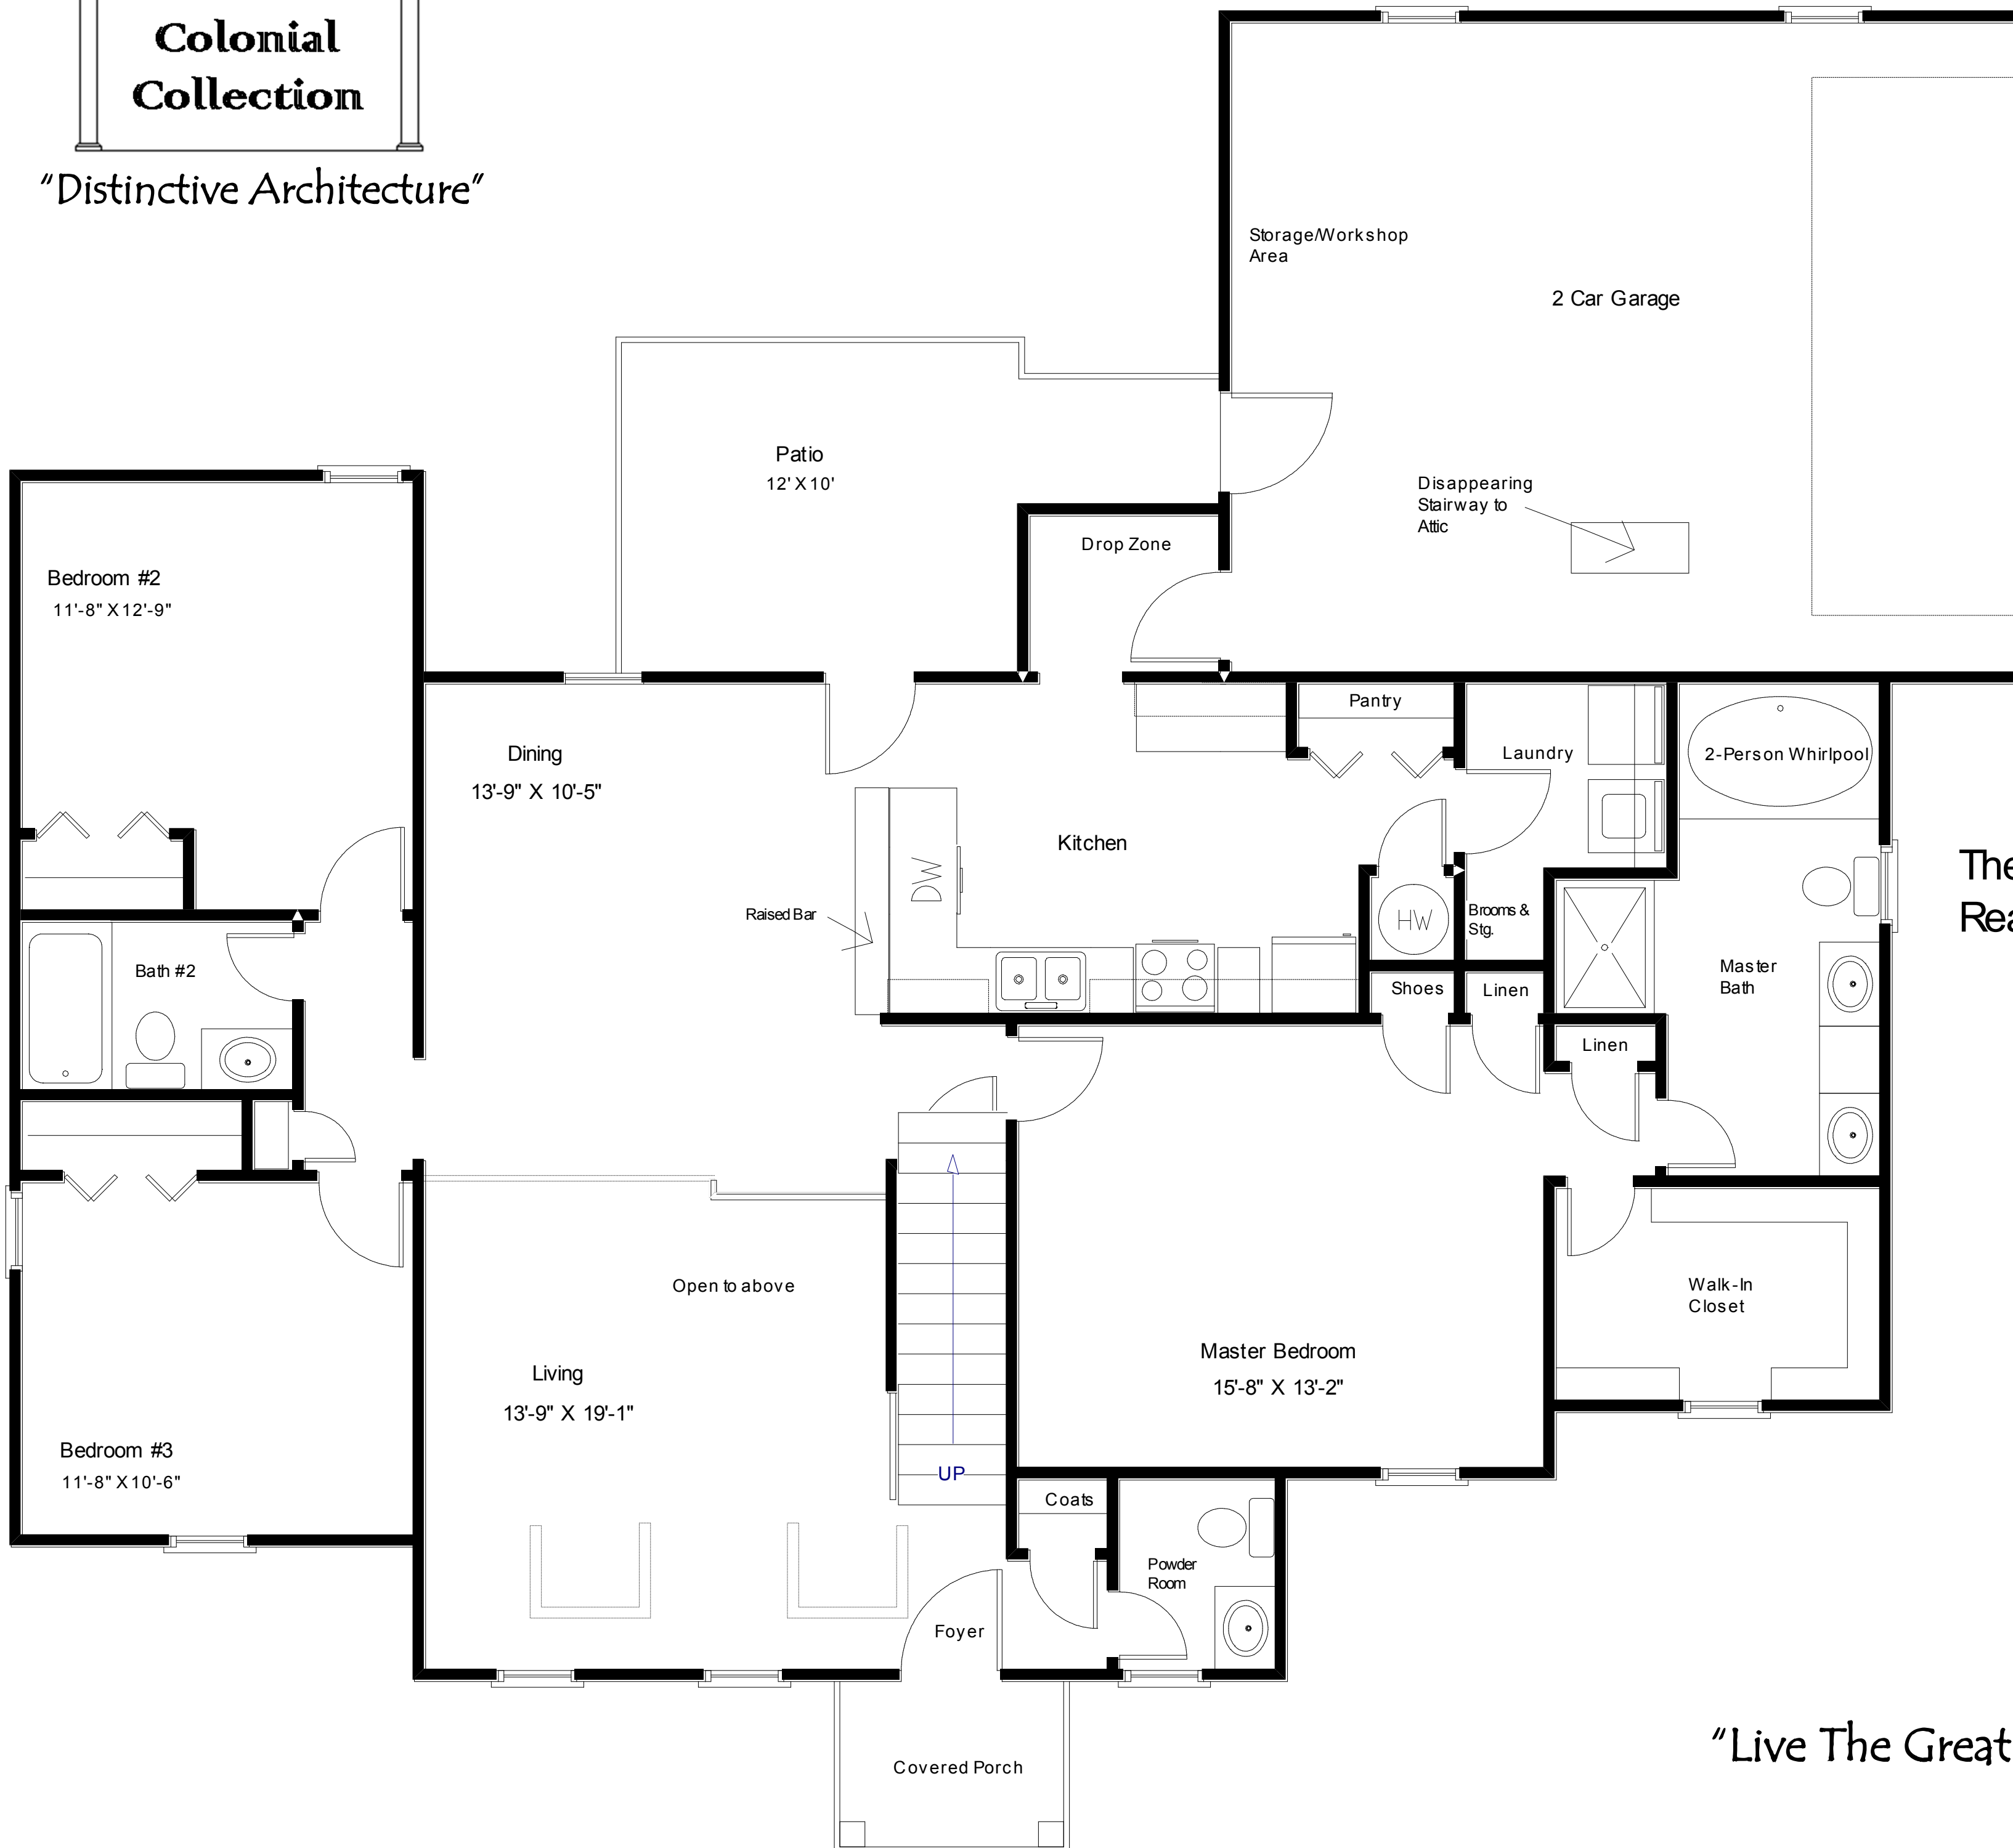

The Huntingtown XVII-RB

With Double Garage

"Distinctive Architecture"

"Live the Great Life"

**Tidewater
Colonial
Collection**

"Distinctive Architecture"

The Huntingtown XVII - RB with Rear Garage

- 1st Floor Living Area: 1608 Sq. Ft.
- 2nd Floor Living Area: 598 Sq. Ft.
- Total Living Area: 2206 Sq. Ft.
- Covered Porch Area: 35 Sq. Ft.
- Garage Area: 480 Sq. Ft.
- Total Area Under Roof: 2721 Sq. Ft.

"Live The Great Life"

**Tidewater
Colonial
Collection**

"Distinctive Architecture"

The Huntingtown XVII - RB with Rear Garage

2nd Floor: 598 Sq. Ft. Heated Area

"Live The Great Life"