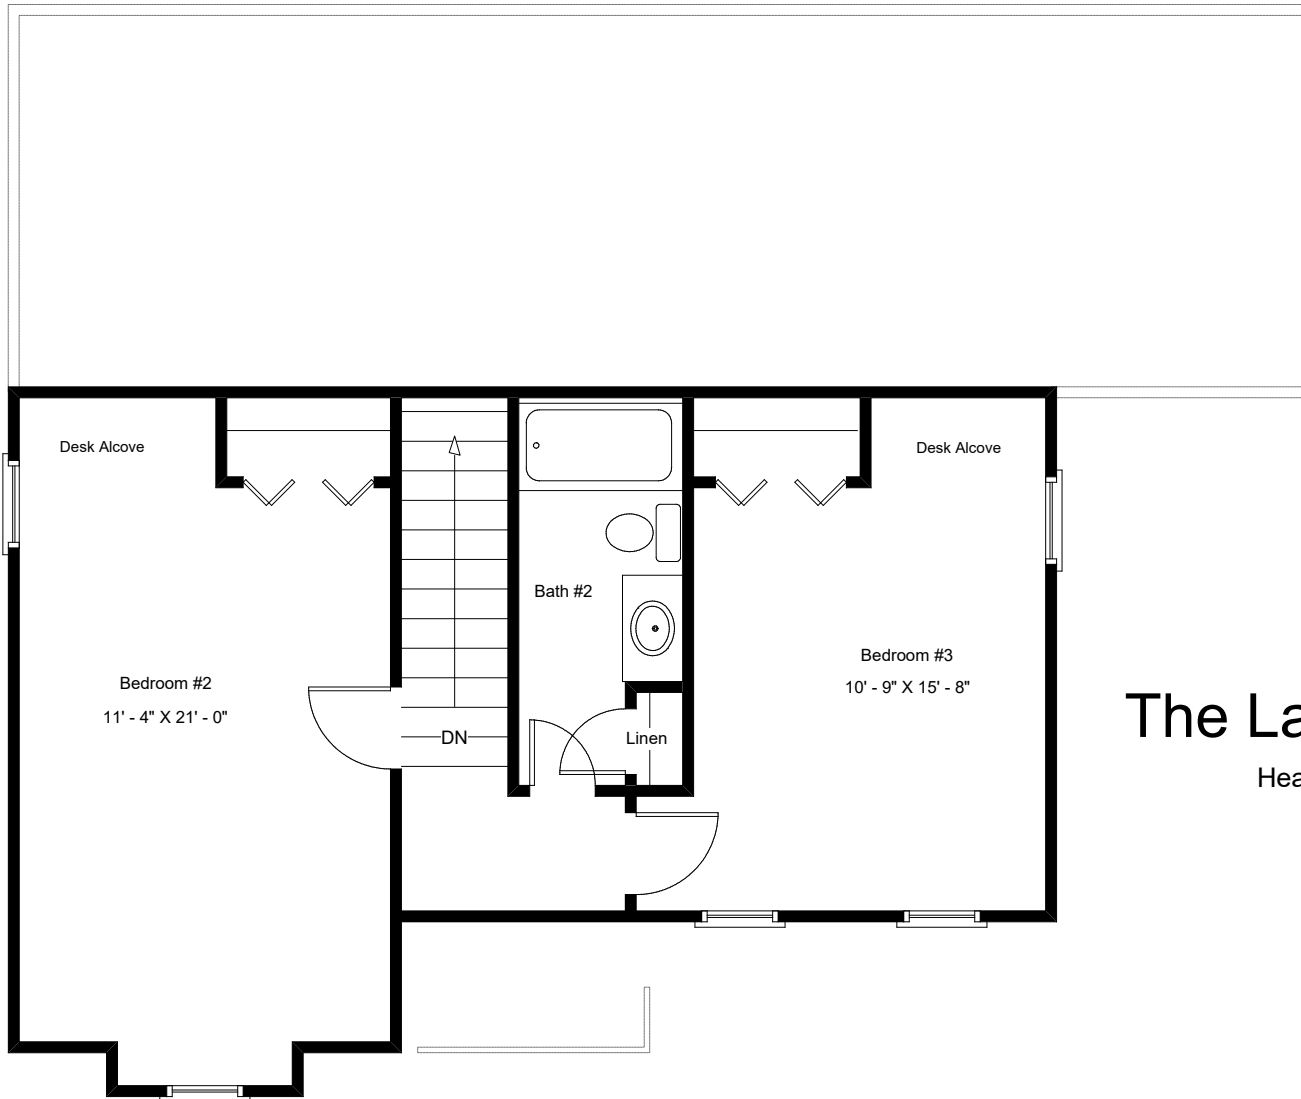

The Lake York-Alpine X Street Side Elevation

"Live the Great Life"

"Live the Great Life"

The Lake York-Alpine X

Heated Area, 1st Floor: 1040. Ft.
 Heated Area, 2nd Floor: 579 Sq. Ft.
 Total Heated Area: 1619 Sq. Ft.
 Covered Porch: 30 Sq. Ft.
 Storage: 30 Sq. Ft.
 Total Under Roof: 1679 Sq. Ft.

"Live the Great Life"

The Lake York - Alpine X

Heated Area, 2nd Floor: 579 Sq. Ft.