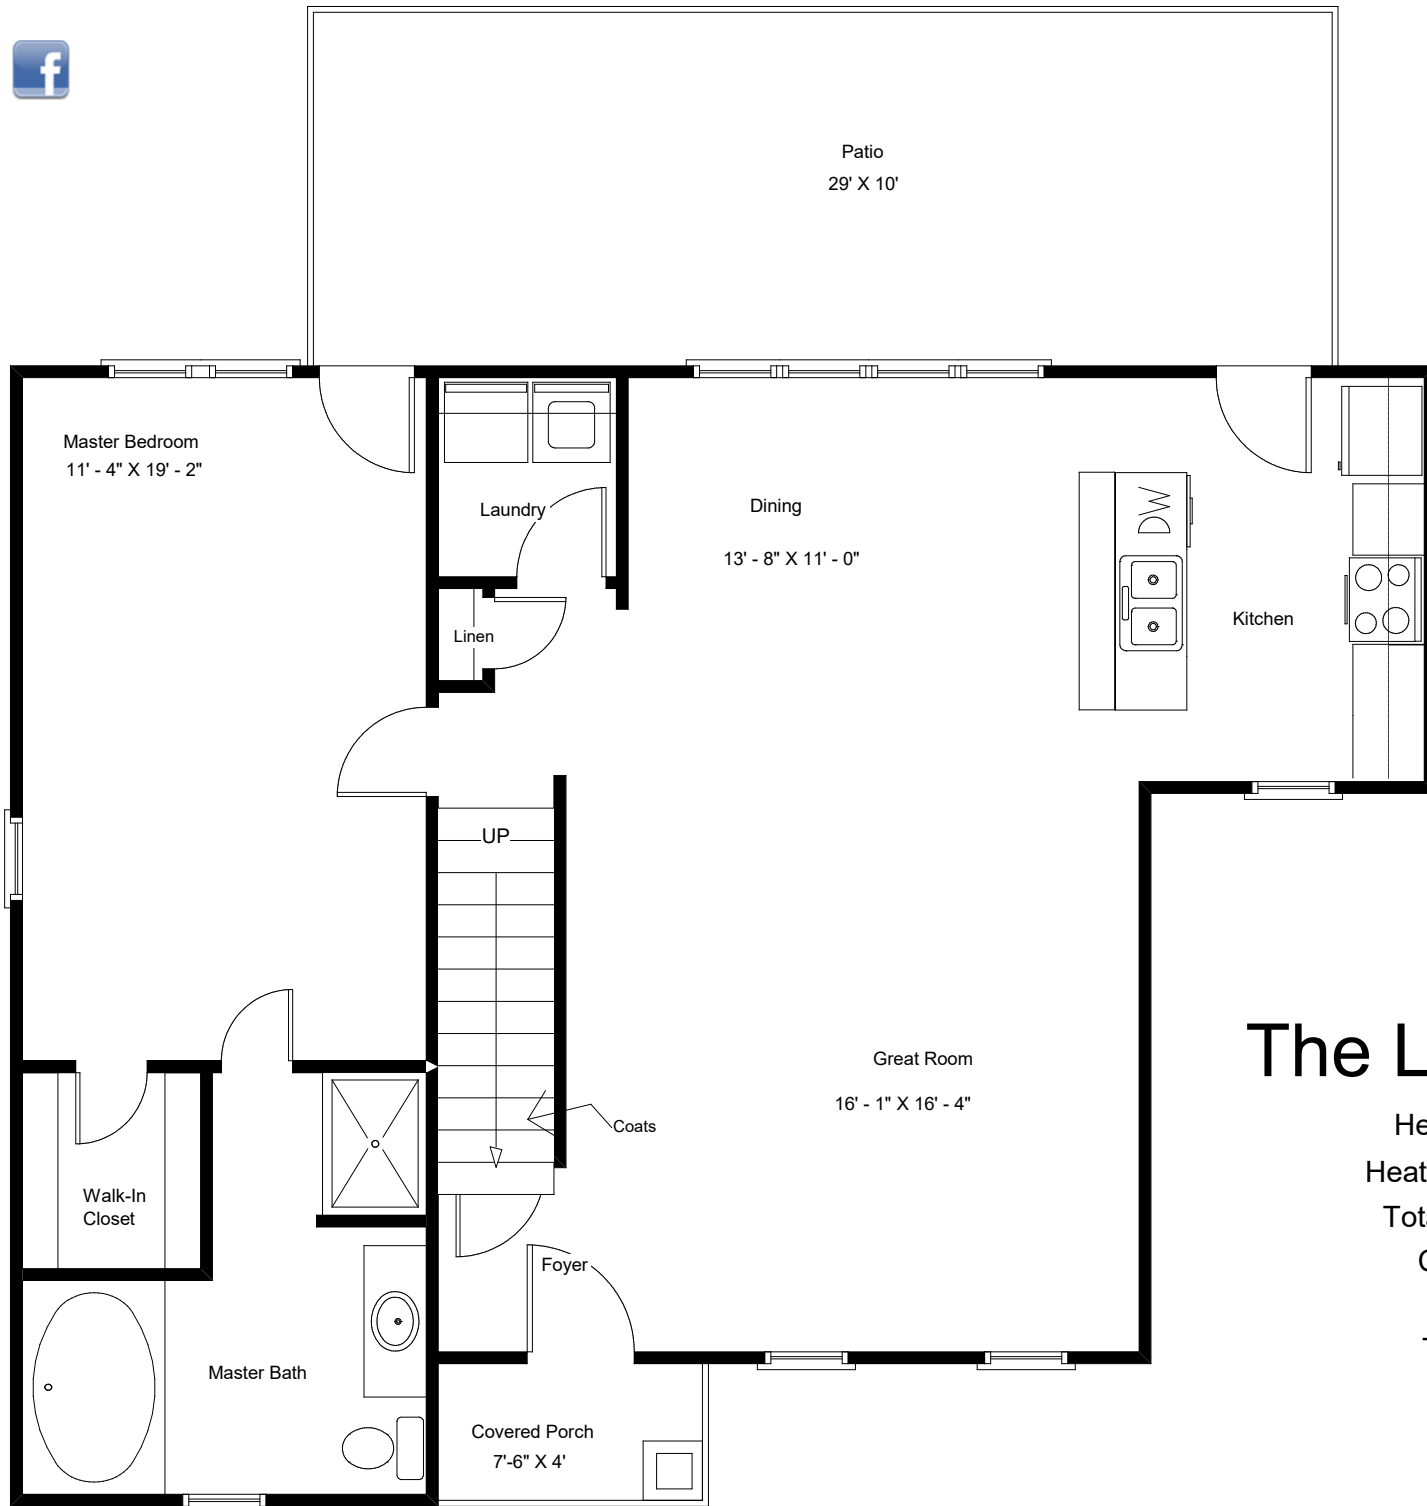

The Lake York-Alpine X Street Side Elevation

"Live the Great Life"

"Live the Great Life"

The Lake York-Alpine X

Heated Area, 1st Floor: 1040. Ft.
 Heated Area, 2nd Floor: 579 Sq. Ft.
 Total Heated Area: 1619 Sq. Ft.
 Covered Porch: 30 Sq. Ft.
 Storage: 30 Sq. Ft.
 Total Under Roof: 1679 Sq. Ft.

"Live the Great Life"

The Lake York - Alpine X

Heated Area, 2nd Floor: 579 Sq. Ft.