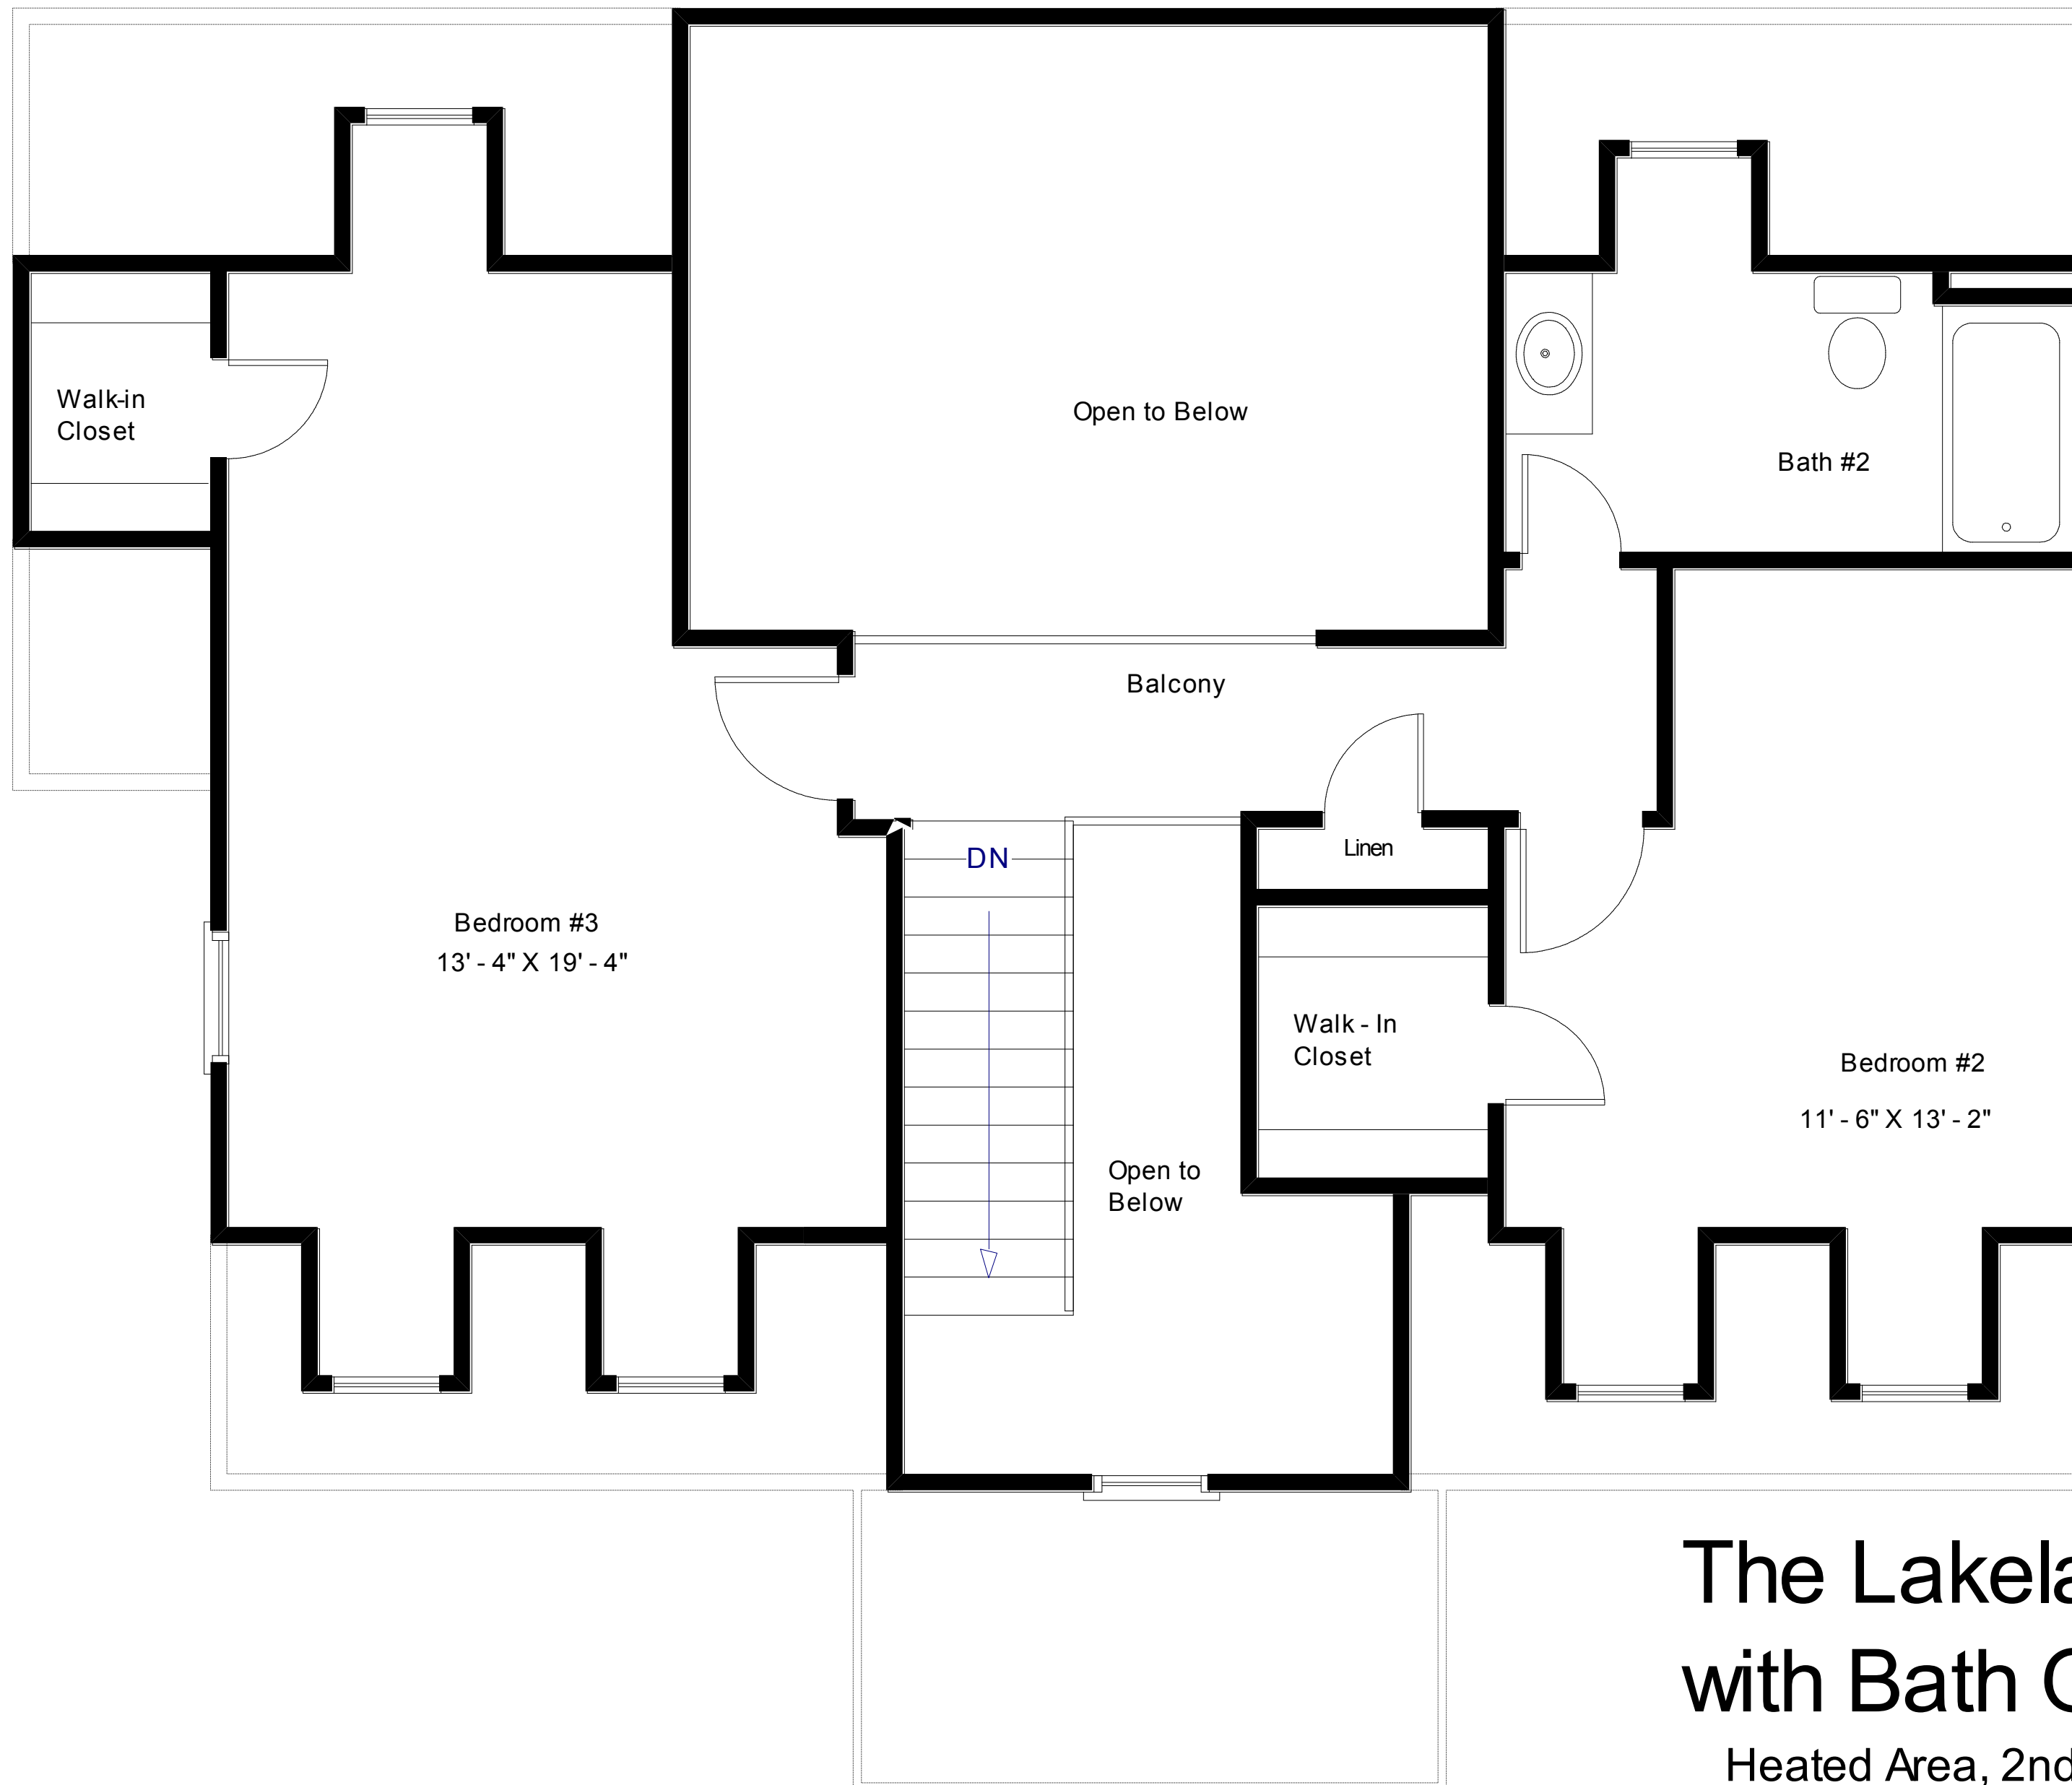

Lakeland-Alpine XII Street Side View

"Live the Great Life"

Lakeside
Collection

Lakeland-Alpine XII Lake Side View

"Live the Great Life"

Lakeside
Collection

"Live The Great Life"

Heated Area, 1st Floor: 1202 Sq. Ft
 Heated Area, 2nd Floor: 713 Sq. Ft
 Total Heated Area: 1915 Sq. Ft.
 Covered Porches: 72 Sq. Ft.
 Total Under Roof: 1987 Sq. Ft.

The Lakeland-Alpine XII with Bath Opt D

"Live The Great Life"

The Lakeland-Alpine XII with Bath Option D

Heated Area, 2nd Floor: 713 Sq. Ft.