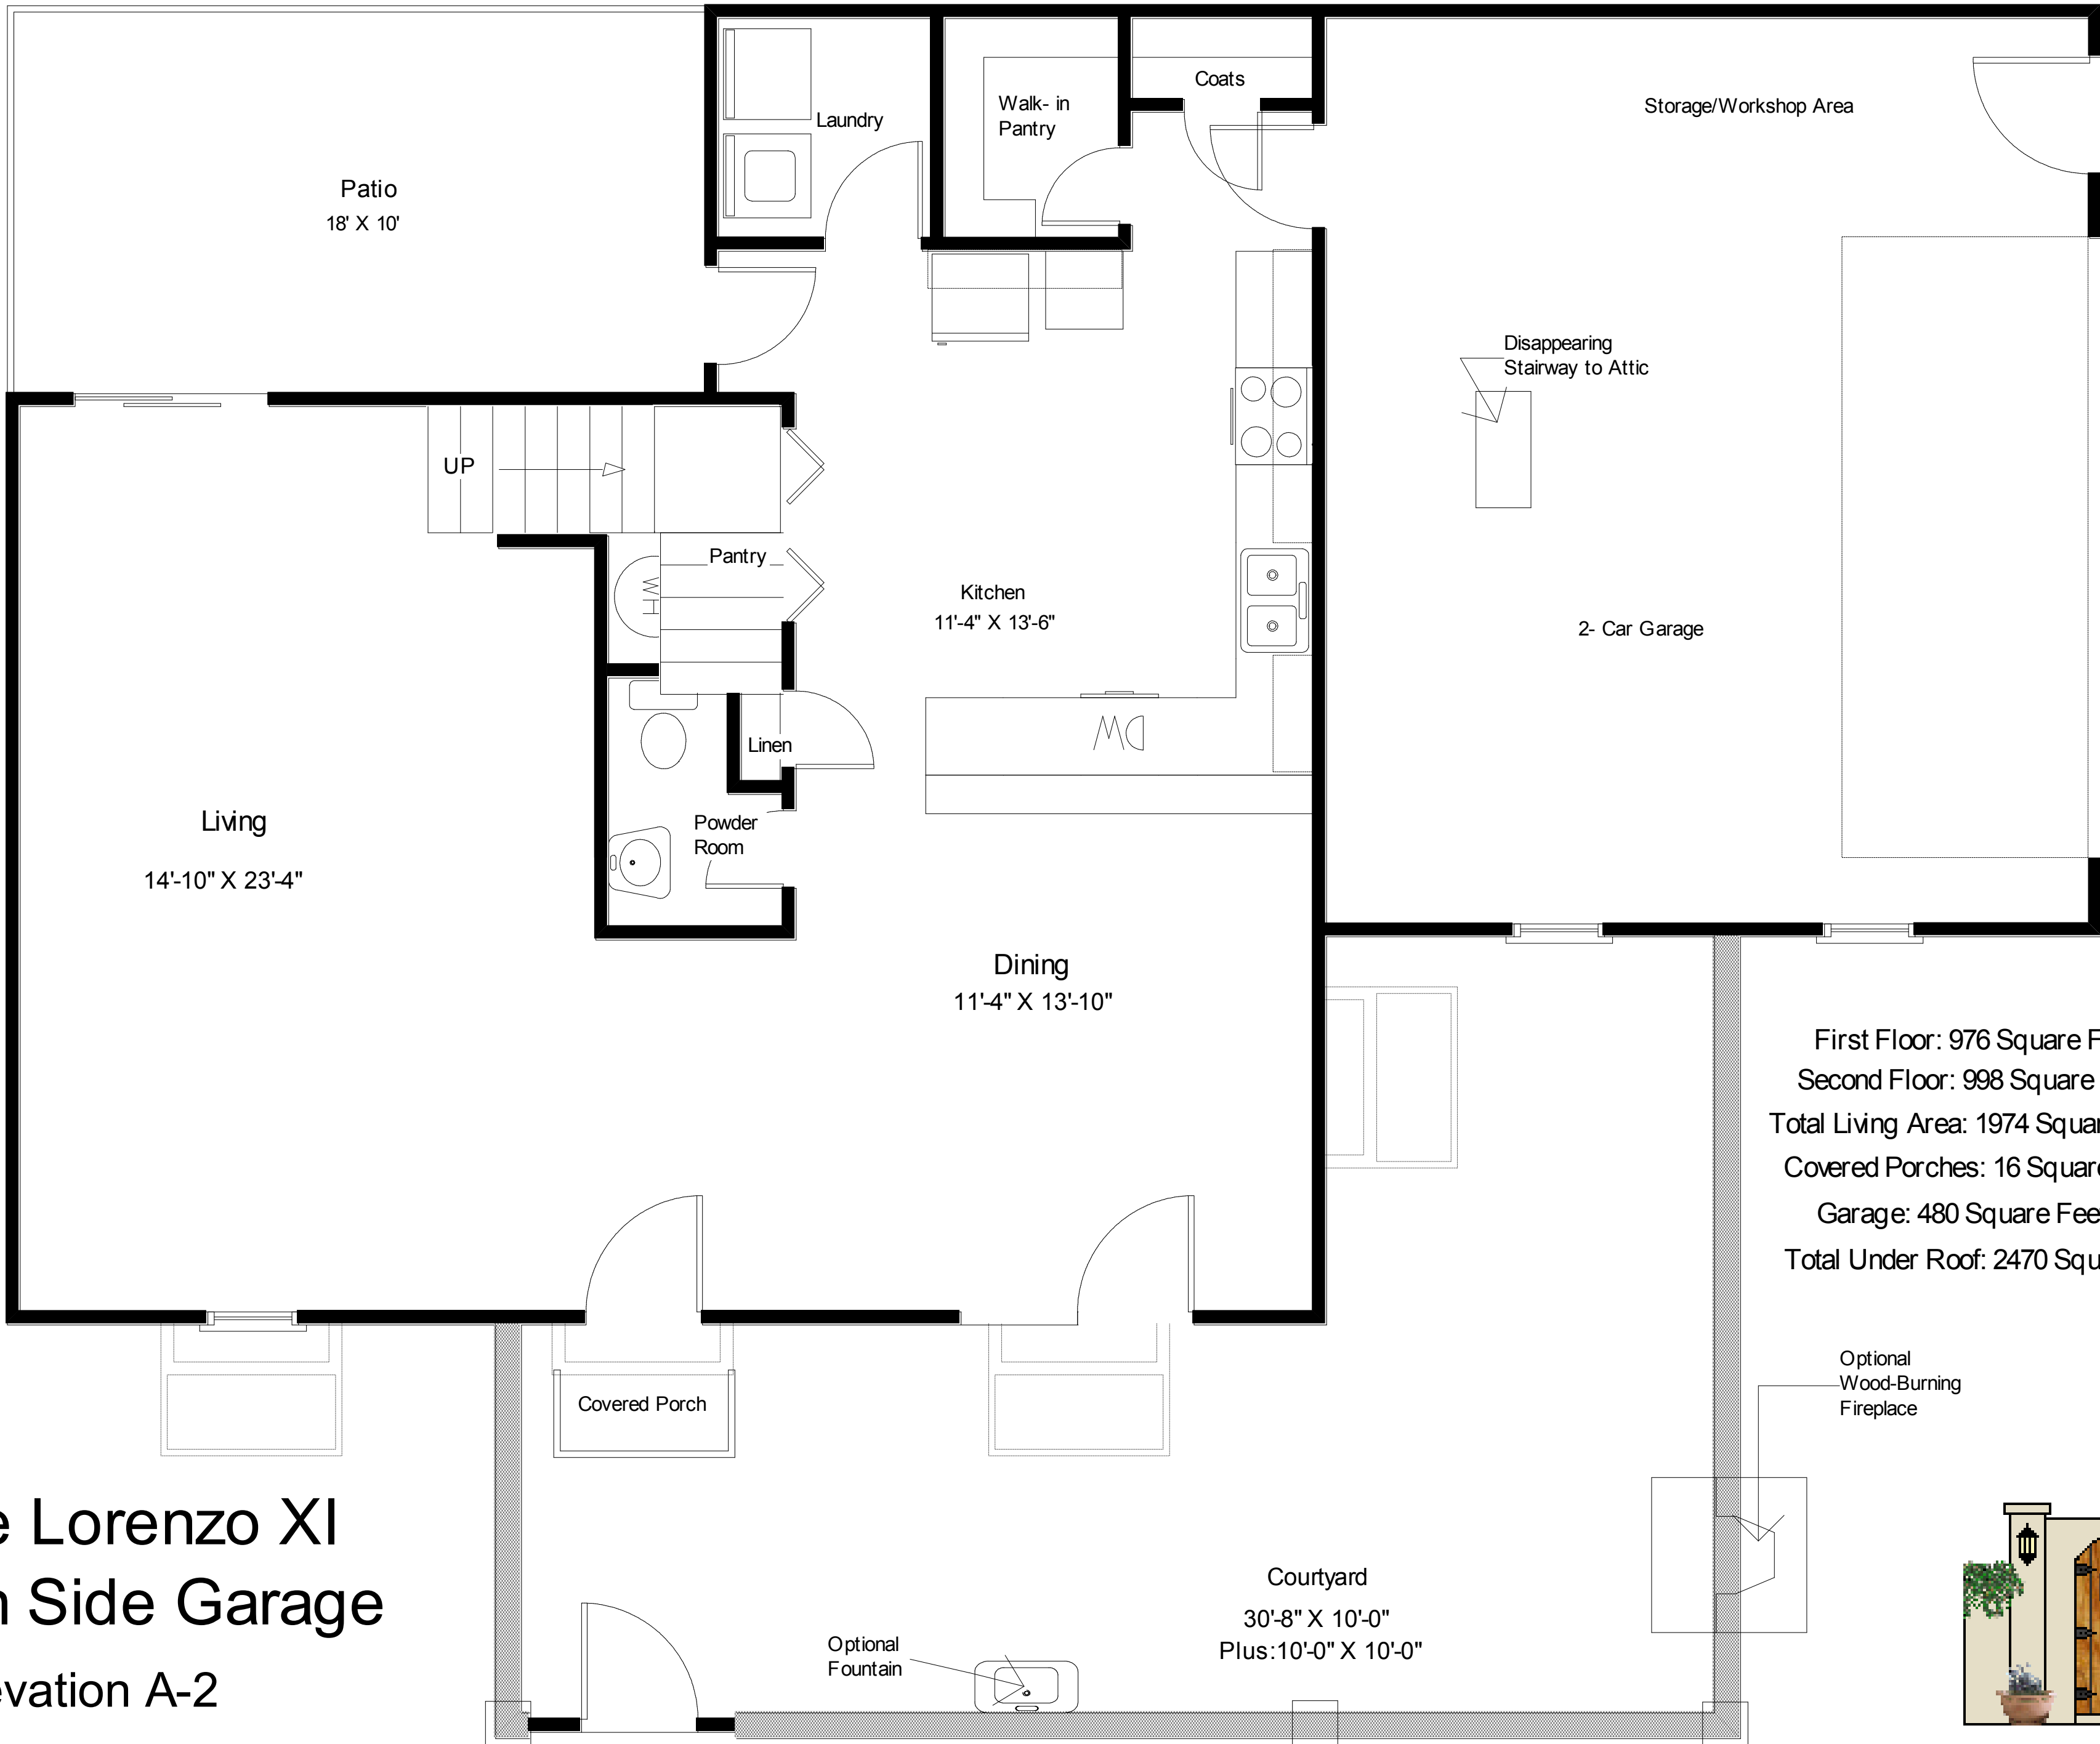

The Lorenzo XII

With Double Garage
Elevation A-2

"Live The Great Life"

"Live The Great Life"

First Floor: 976 Square Feet
 Second Floor: 998 Square Feet
 Total Living Area: 1974 Square Feet
 Covered Porches: 16 Square Feet
 Garage: 480 Square Feet
 Total Under Roof: 2470 Square Feet

The Lorenzo XI
with Side Garage
 Elevation A-2

"Live The Great Life"

The Lorenzo XI with Side Garage

Elevation A-2

Second Floor: 998 Square Feet