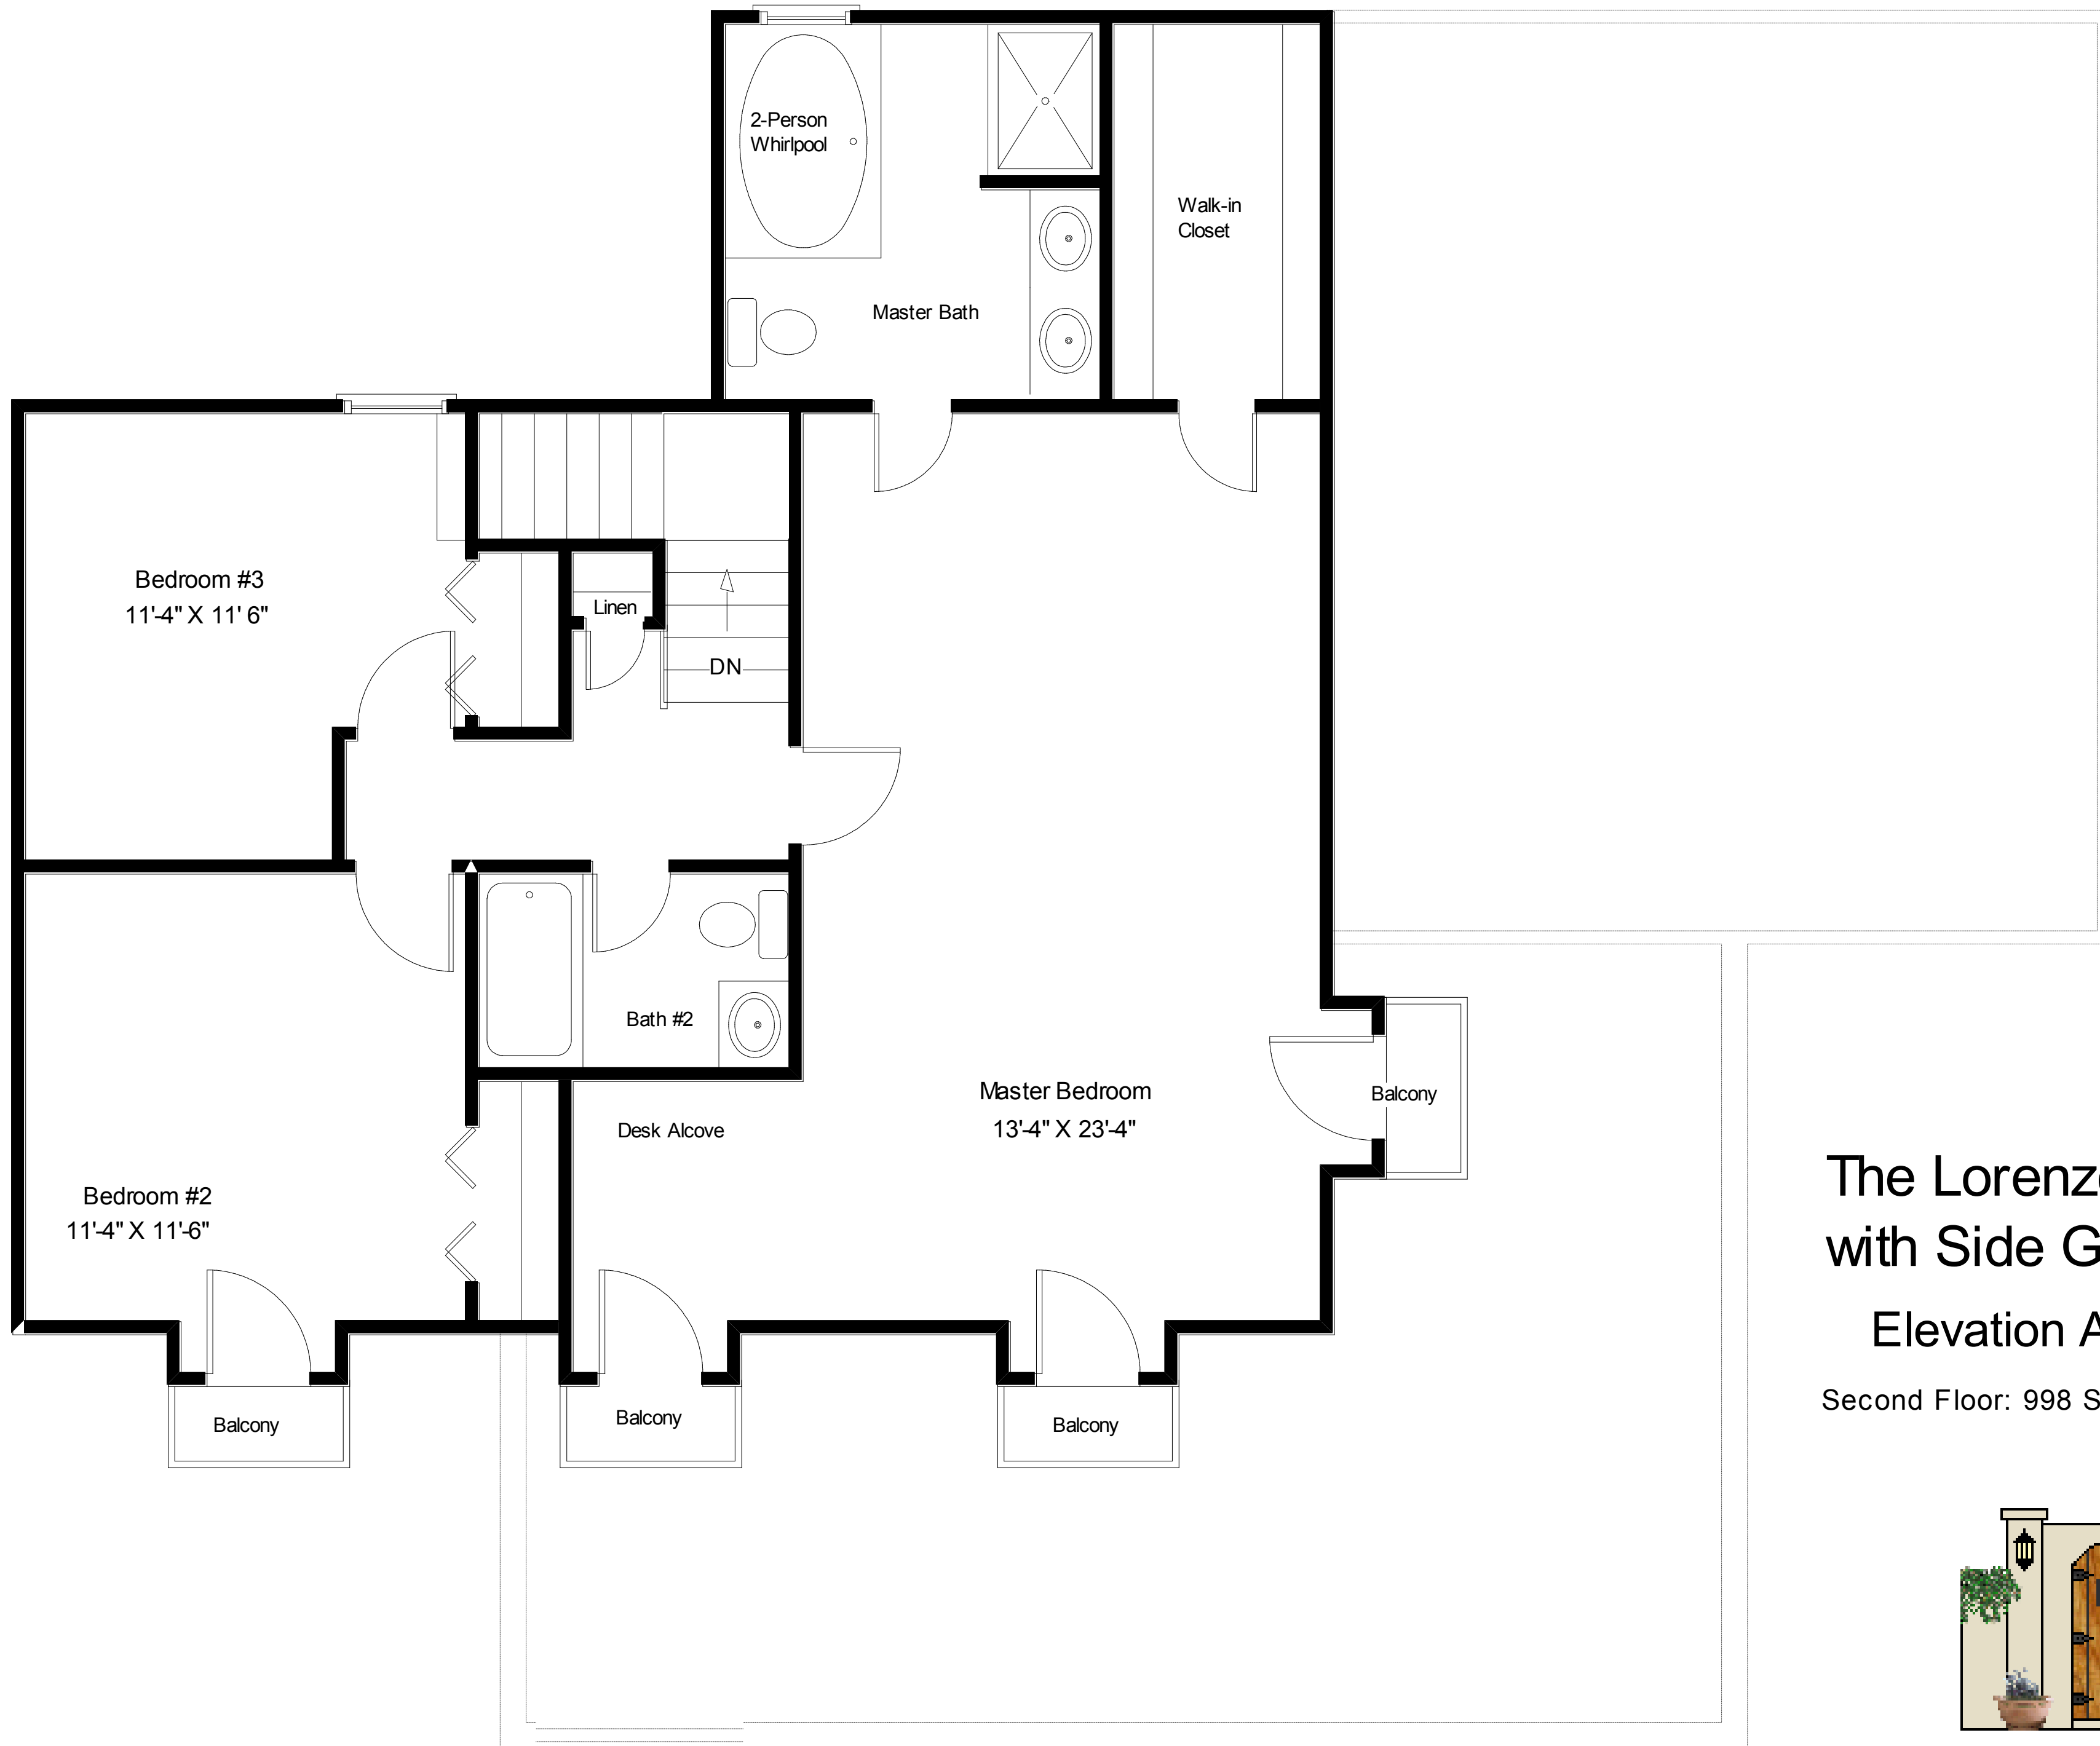

The Lorenzo XII

With Double Garage
Elevation A-2

"Live The Great Life"

"Live The Great Life"

First Floor: 976 Square Feet
 Second Floor: 998 Square Feet
 Total Living Area: 1974 Square Feet
 Covered Porches: 16 Square Feet
 Garage: 480 Square Feet
 Total Under Roof: 2470 Square Feet

The Lorenzo XI
with Side Garage
 Elevation A-2

"Live The Great Life"

The Lorenzo XI with Side Garage

Elevation A-2

Second Floor: 998 Square Feet