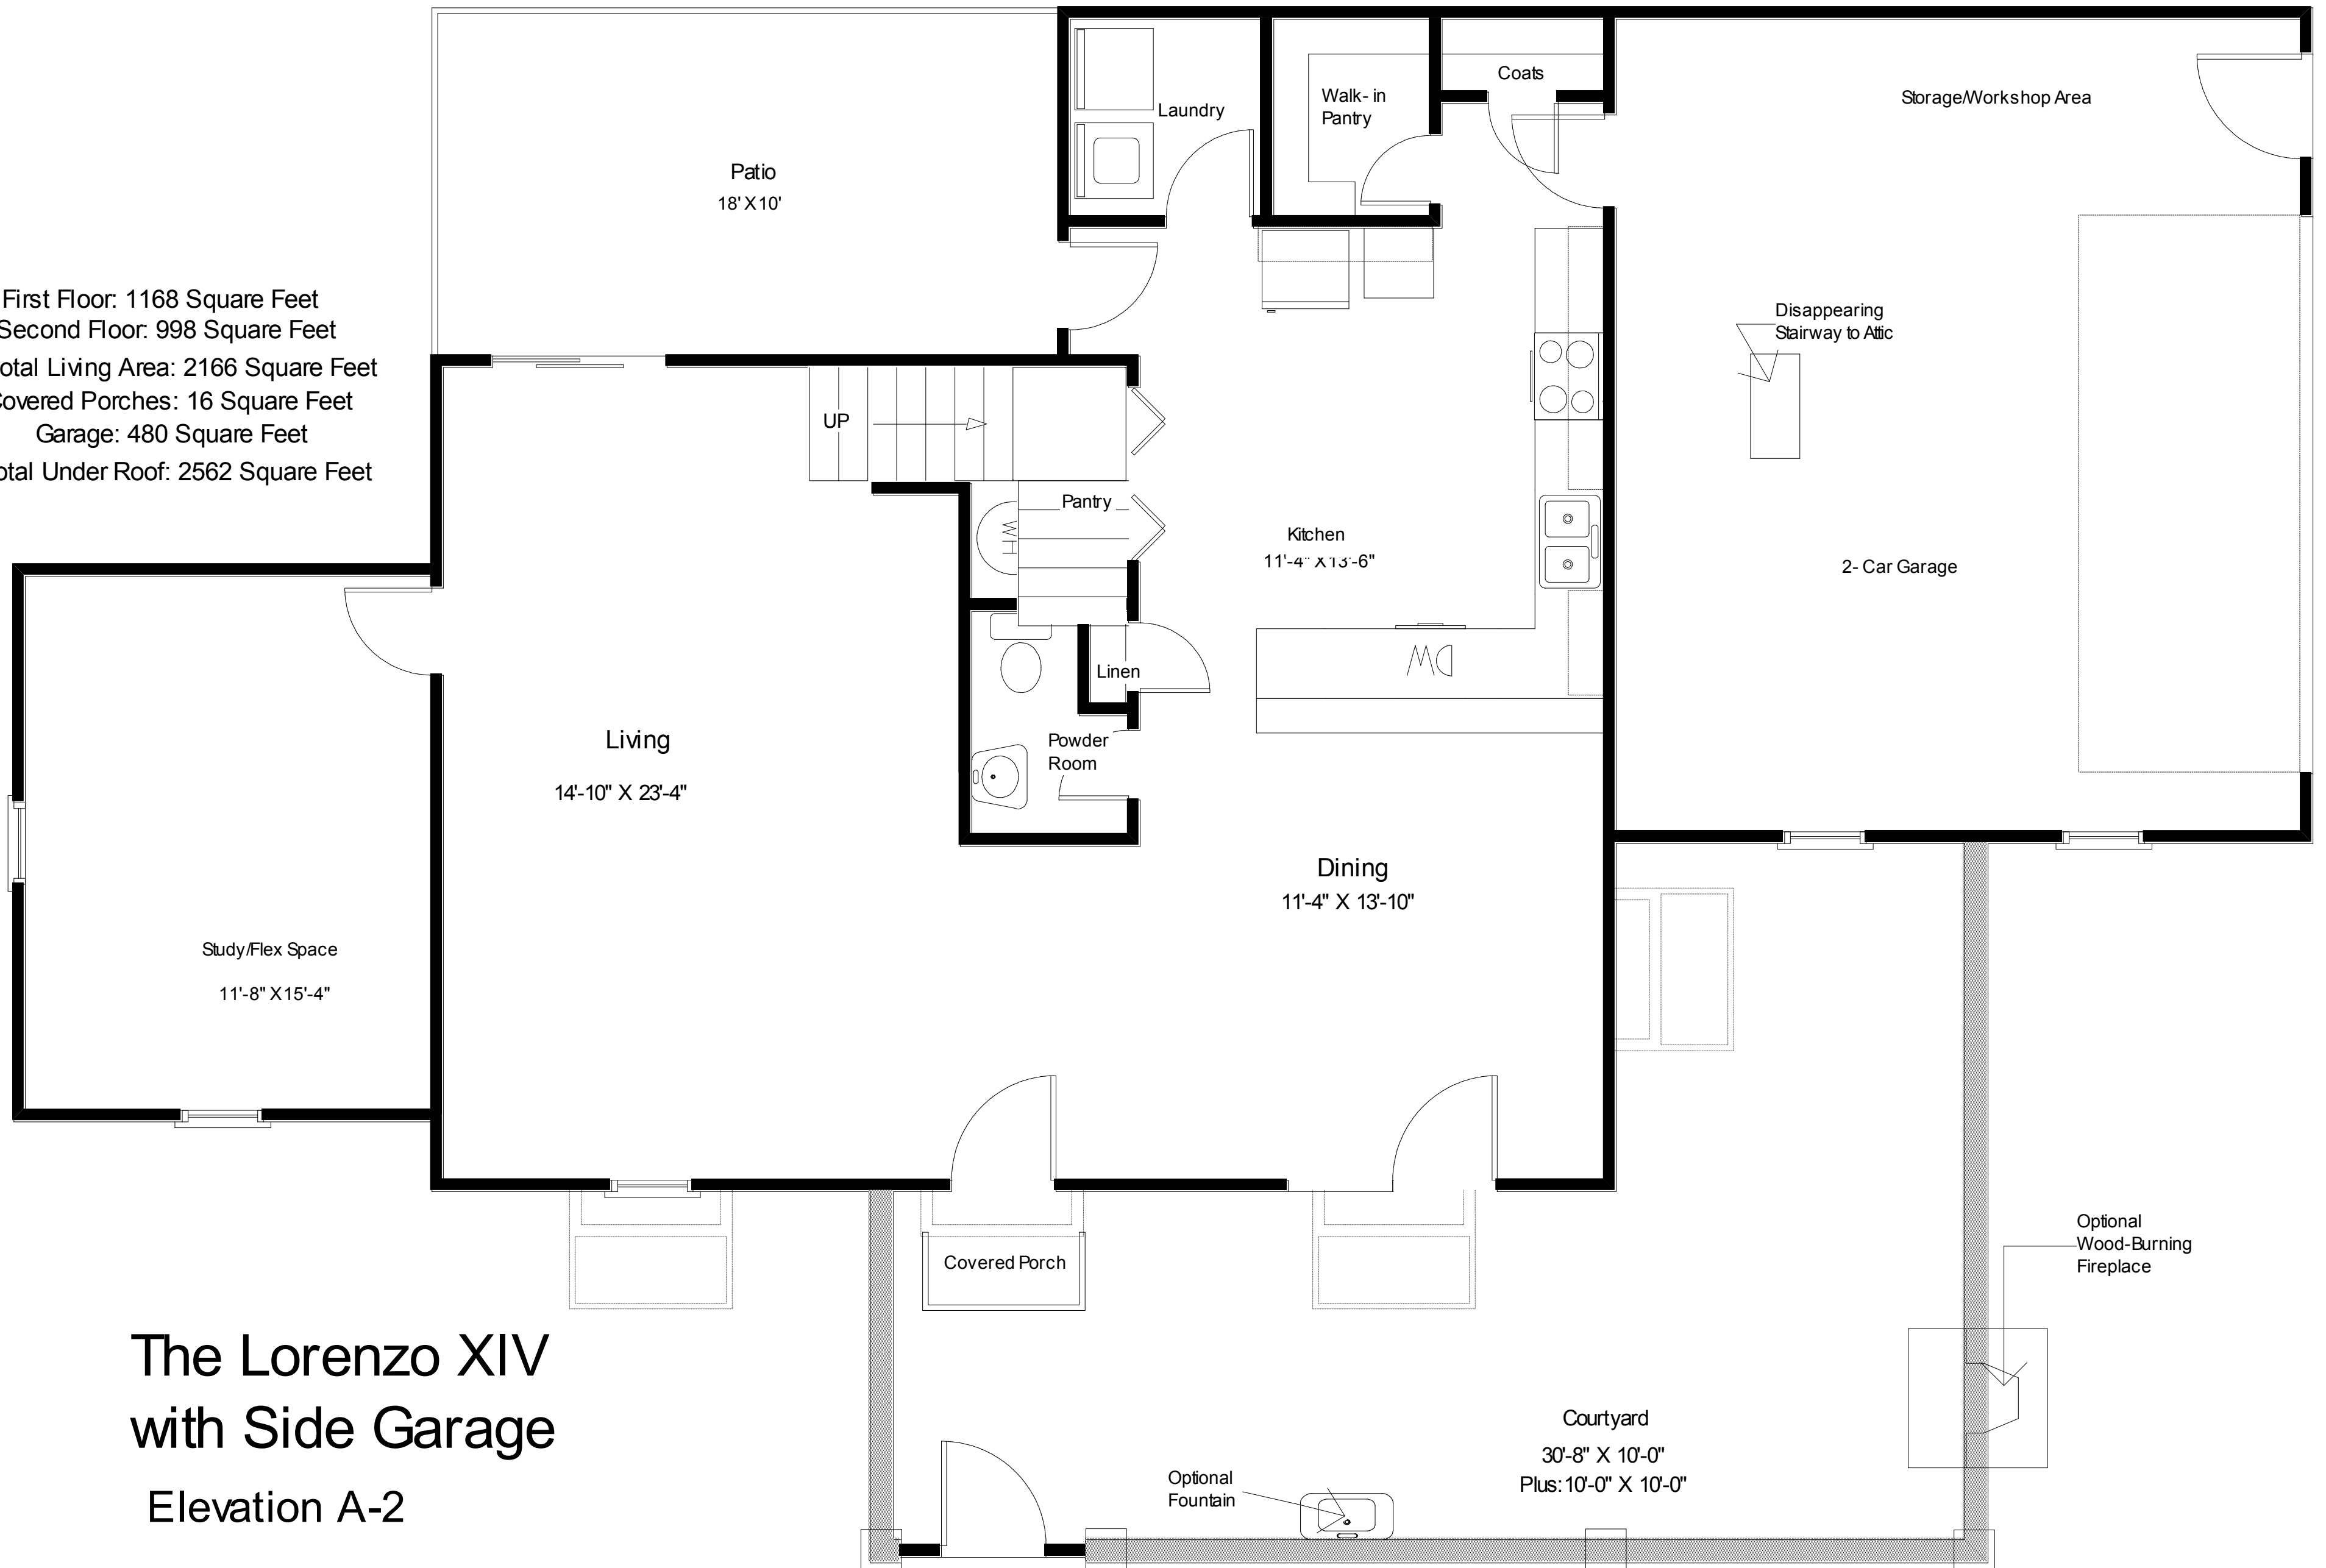

# The Lorenzo XIV

With Double Garage  
Elevation A-2

"Live The Great Life"

"Live The Great Life"

First Floor: 1168 Square Feet  
Second Floor: 998 Square Feet  
Total Living Area: 2166 Square Feet  
Covered Porches: 16 Square Feet  
Garage: 480 Square Feet  
Total Under Roof: 2562 Square Feet

The Lorenzo XIV  
with Side Garage  
Elevation A-2

"Live The Great Life"

The Lorenzo XIV  
with Side Garage

Elevation A-2

Second Floor: 998 Square Feet