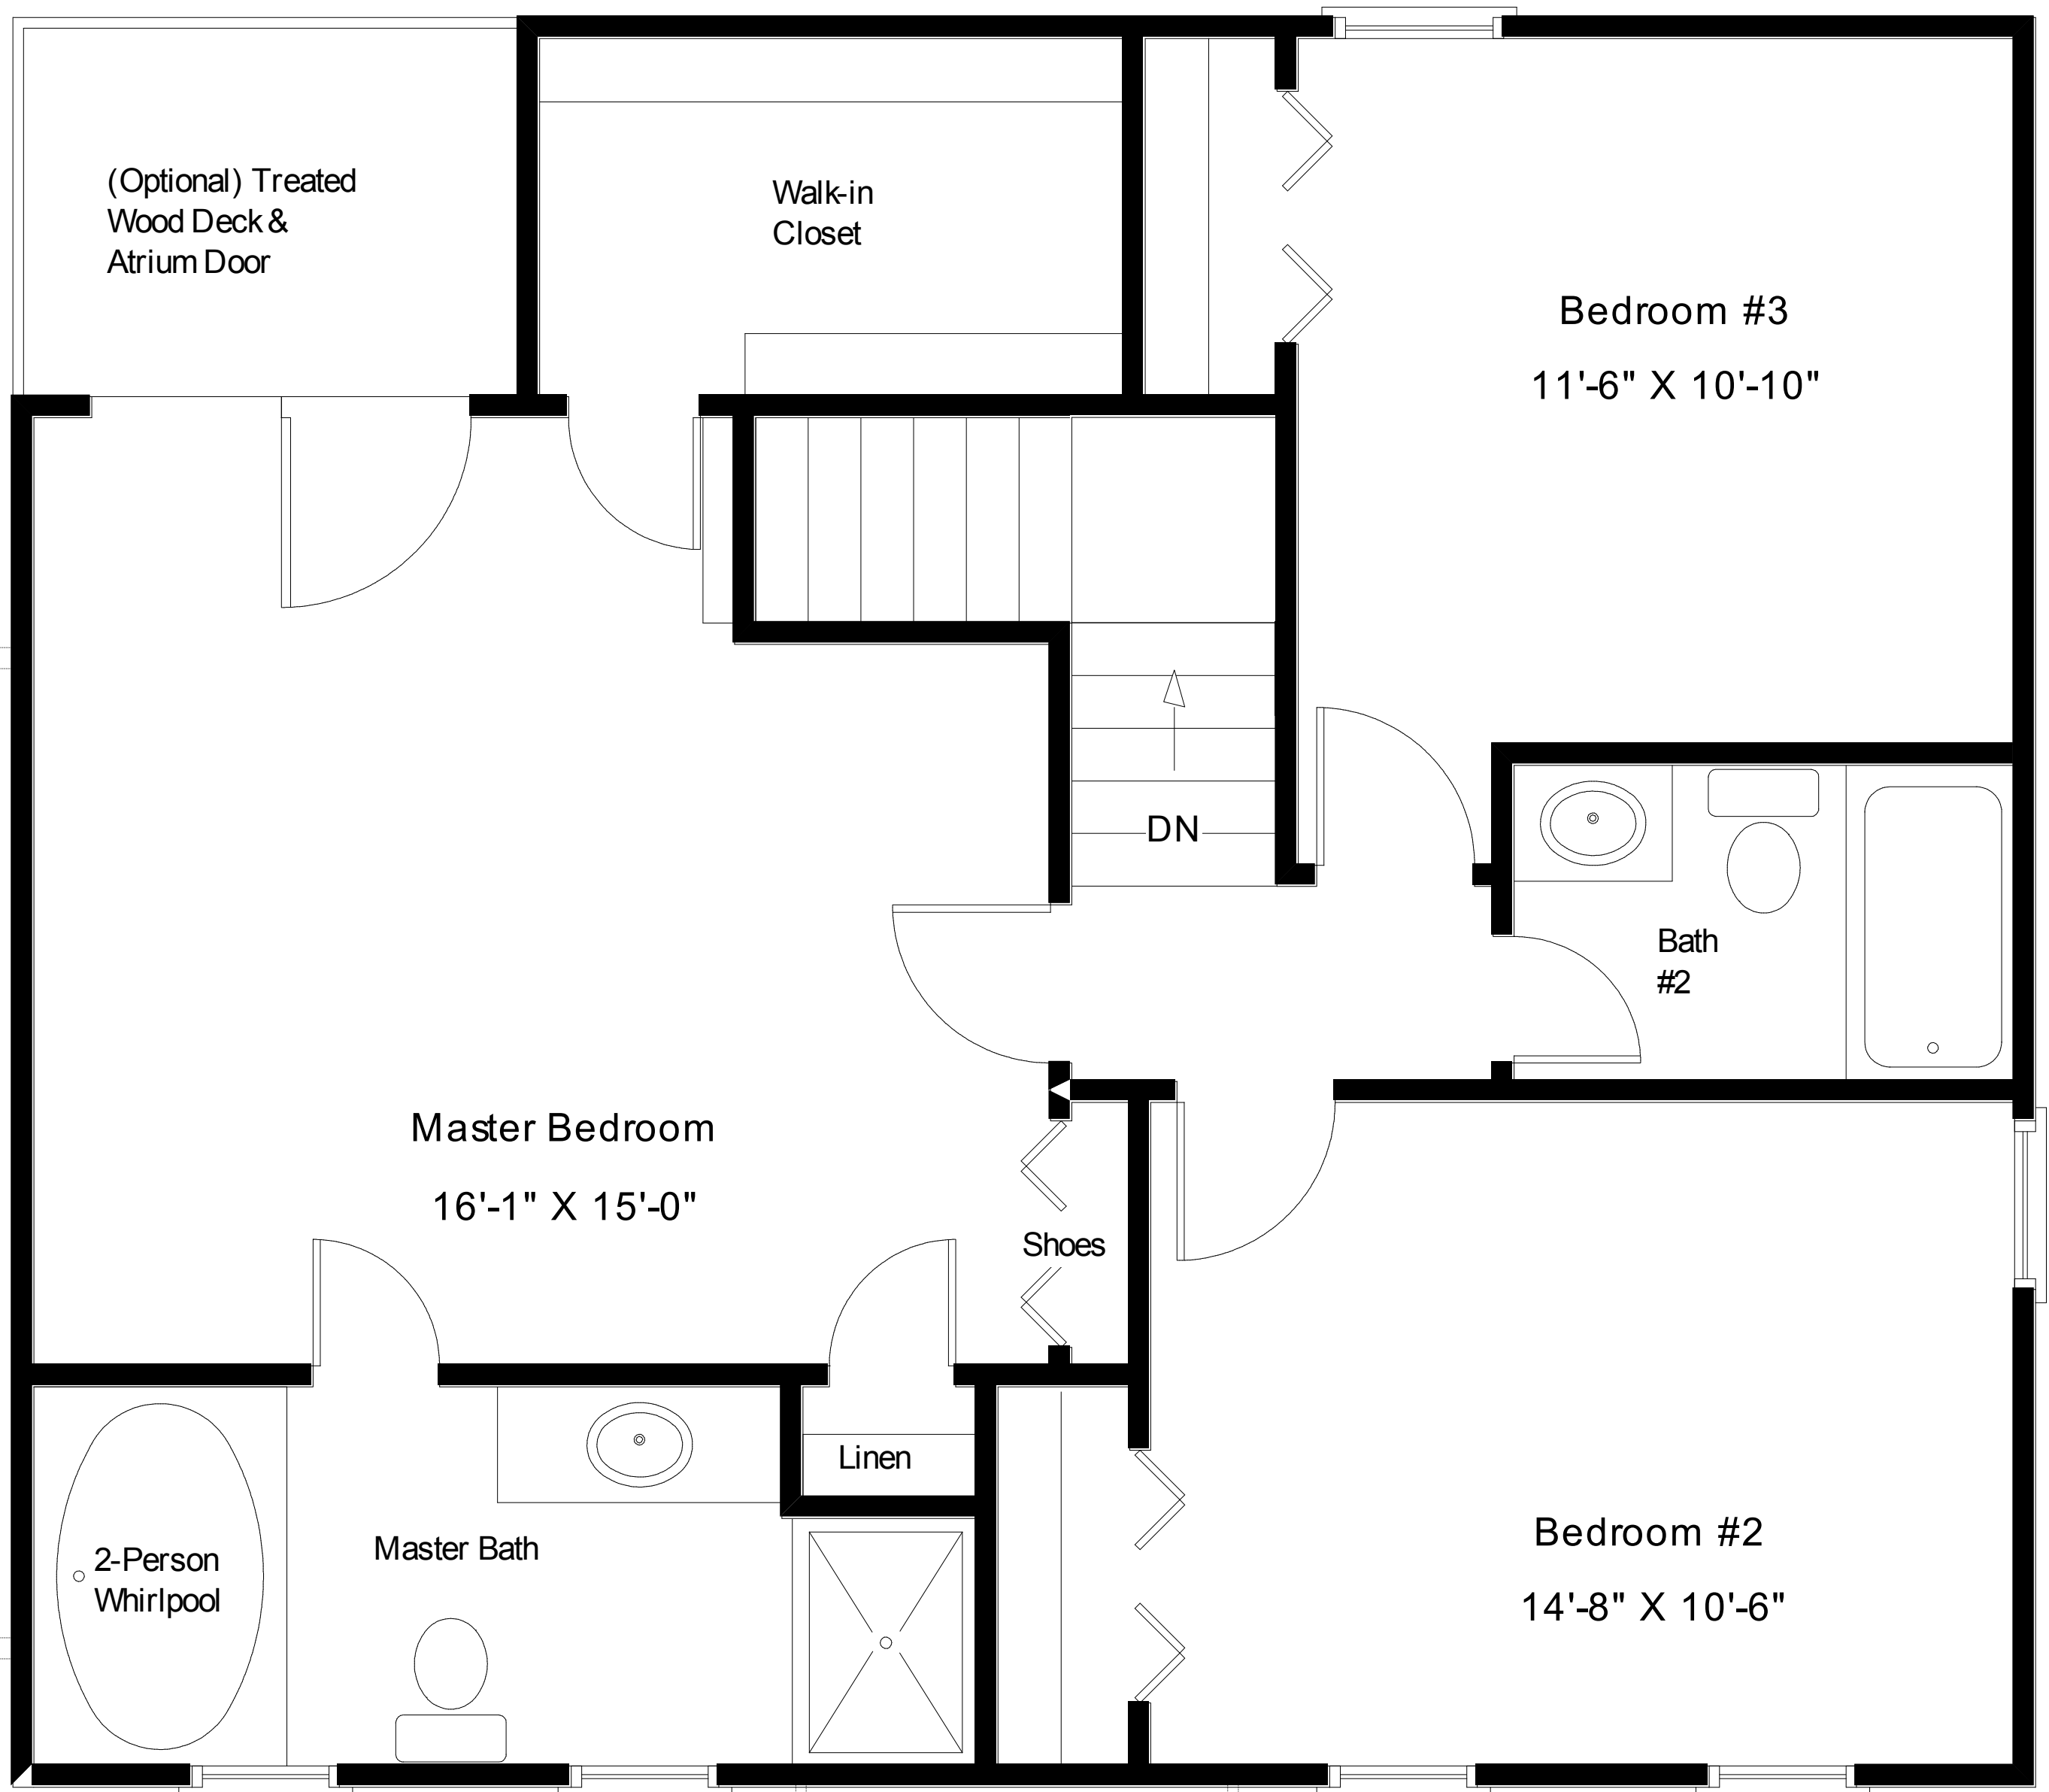

FOR SALE
Regal Homes

"Live The Great Life"

The Lottsburg XI-BL

Second Floor: 848 Square Feet