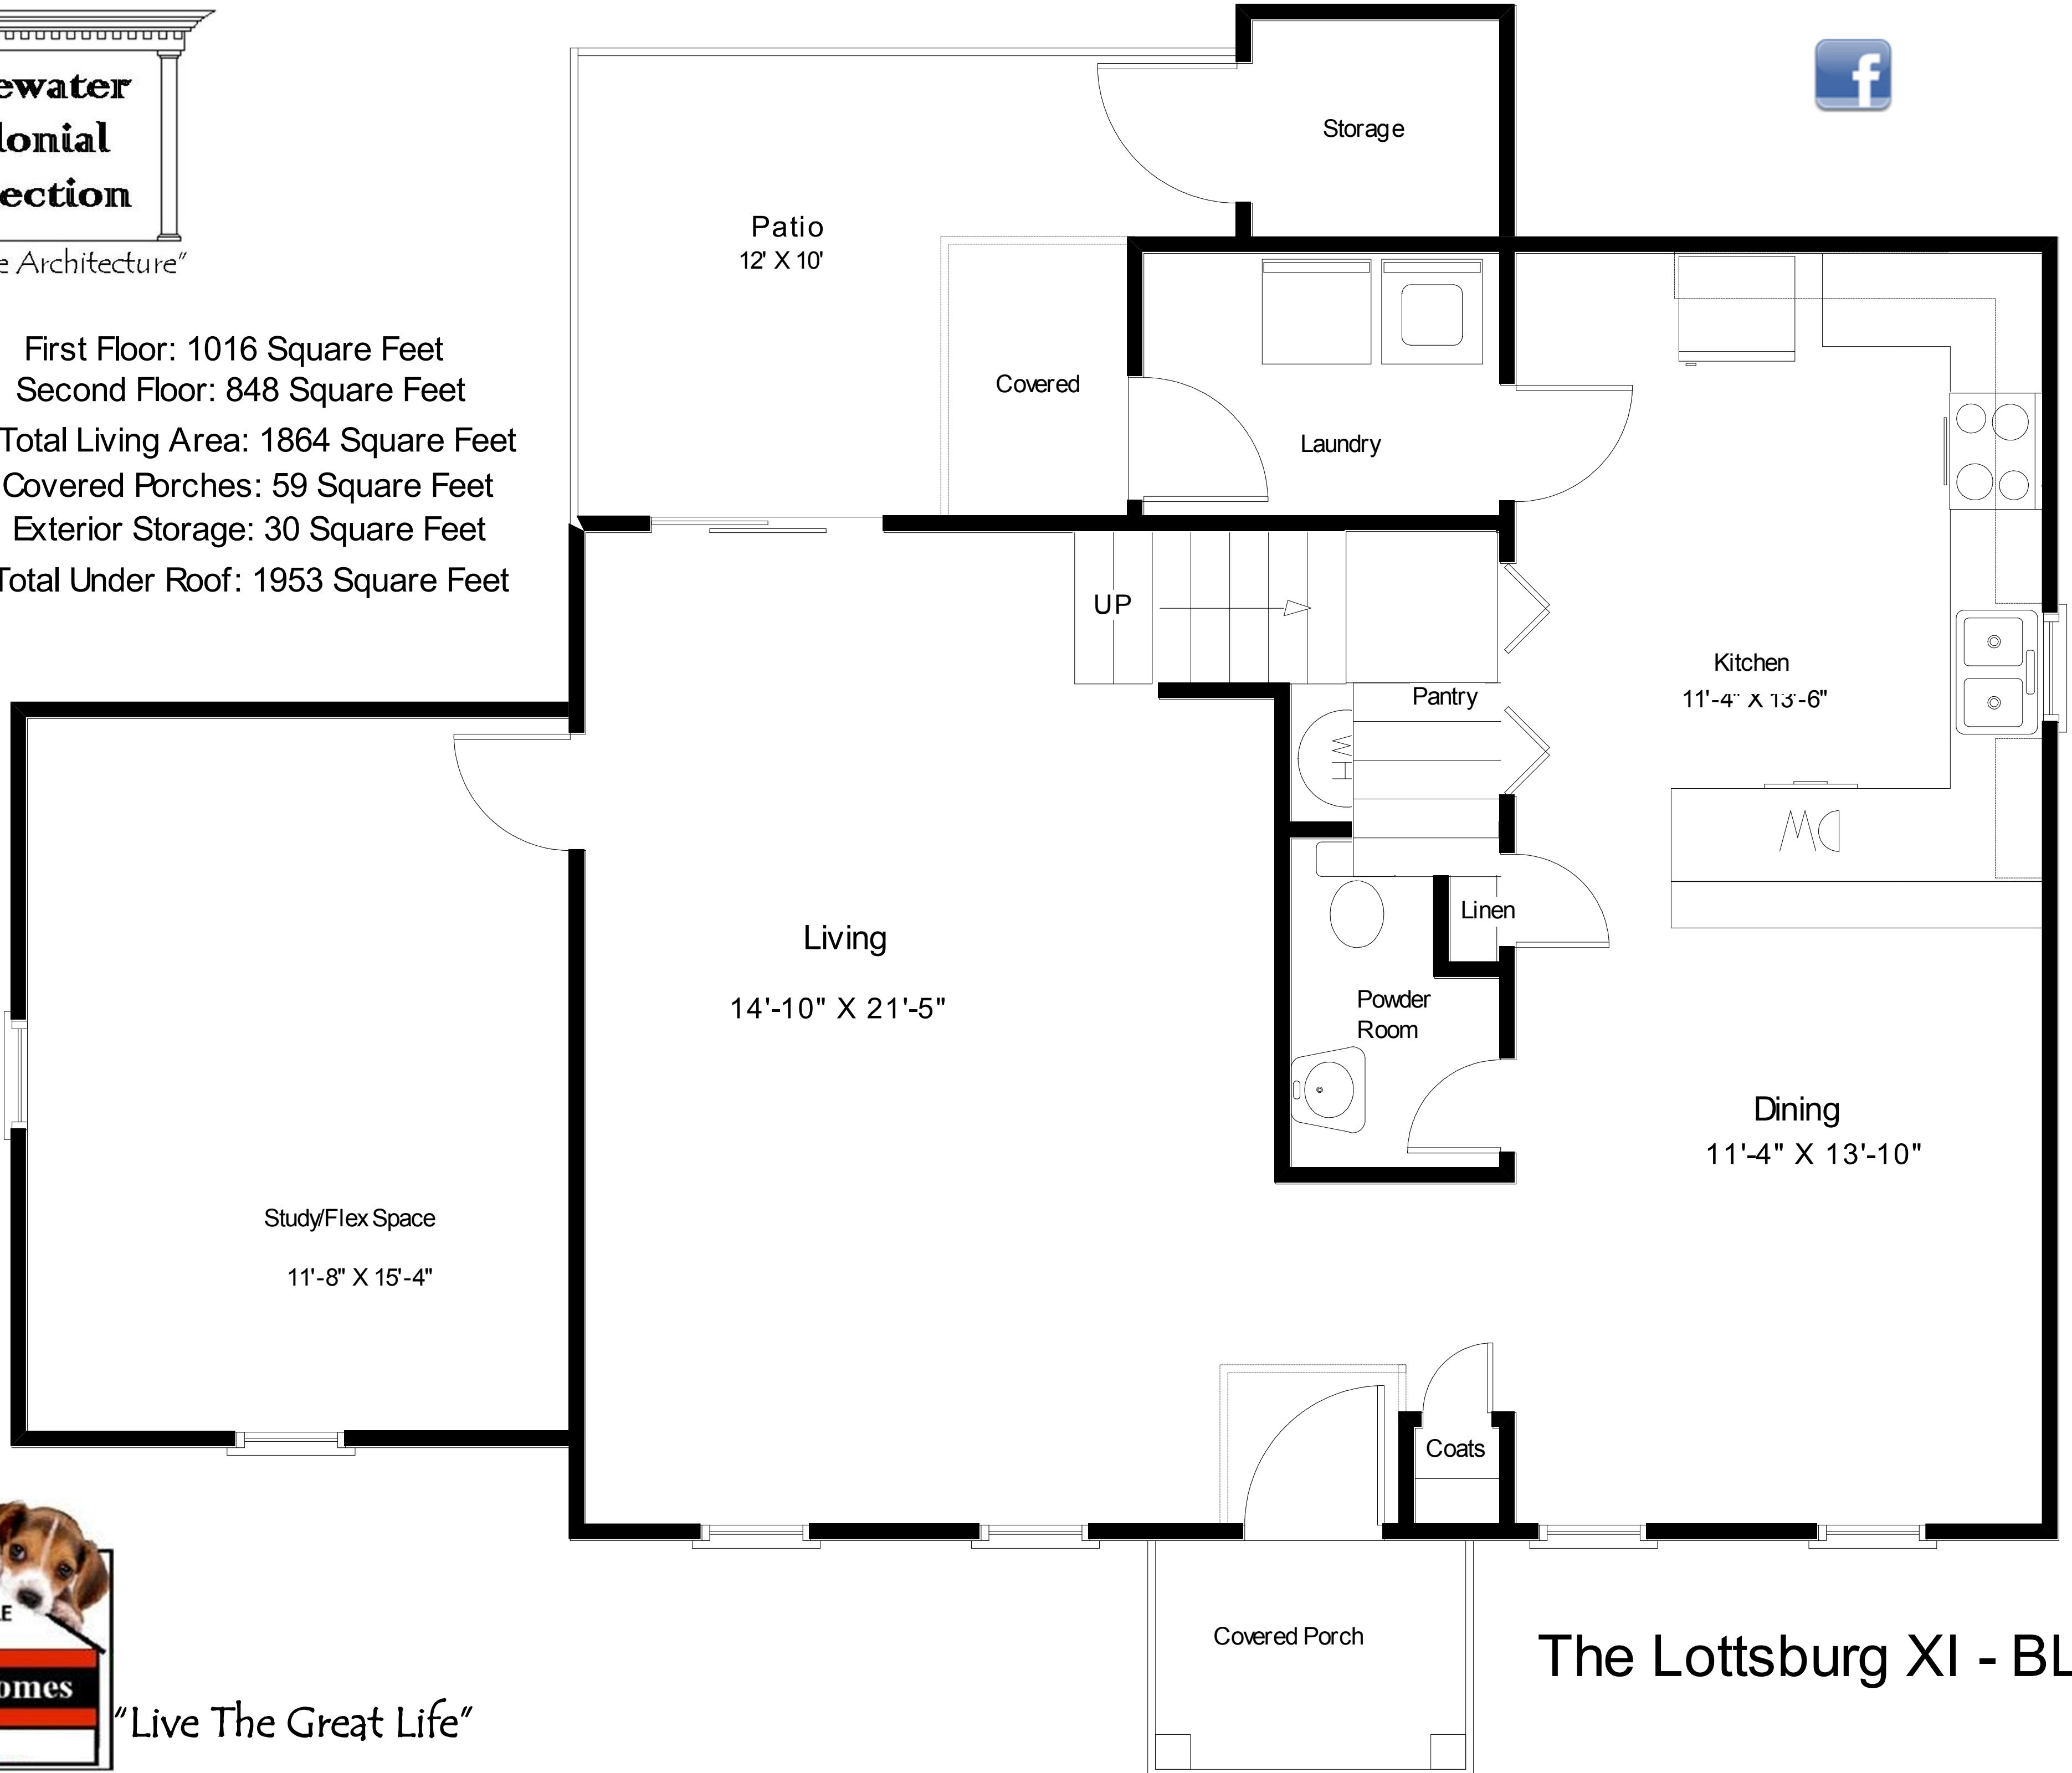

# The Lottsburg XII

"Distinctive Architecture"

"Live the Great Life"

**Tidewater  
Colonial  
Collection**

*"Distinctive Architecture"*

First Floor: 1016 Square Feet  
Second Floor: 848 Square Feet  
Total Living Area: 1864 Square Feet  
Covered Porches: 59 Square Feet  
Exterior Storage: 30 Square Feet  
Total Under Roof: 1953 Square Feet

*"Live The Great Life"*

**The Lottsburg XI - BL**

**Tidewater  
Colonial  
Collection**

"Distinctive Architecture"

**FOR SALE**  
**Regal Homes**

"Live The Great Life"

# The Lottsburg XI-BL

Second Floor: 848 Square Feet