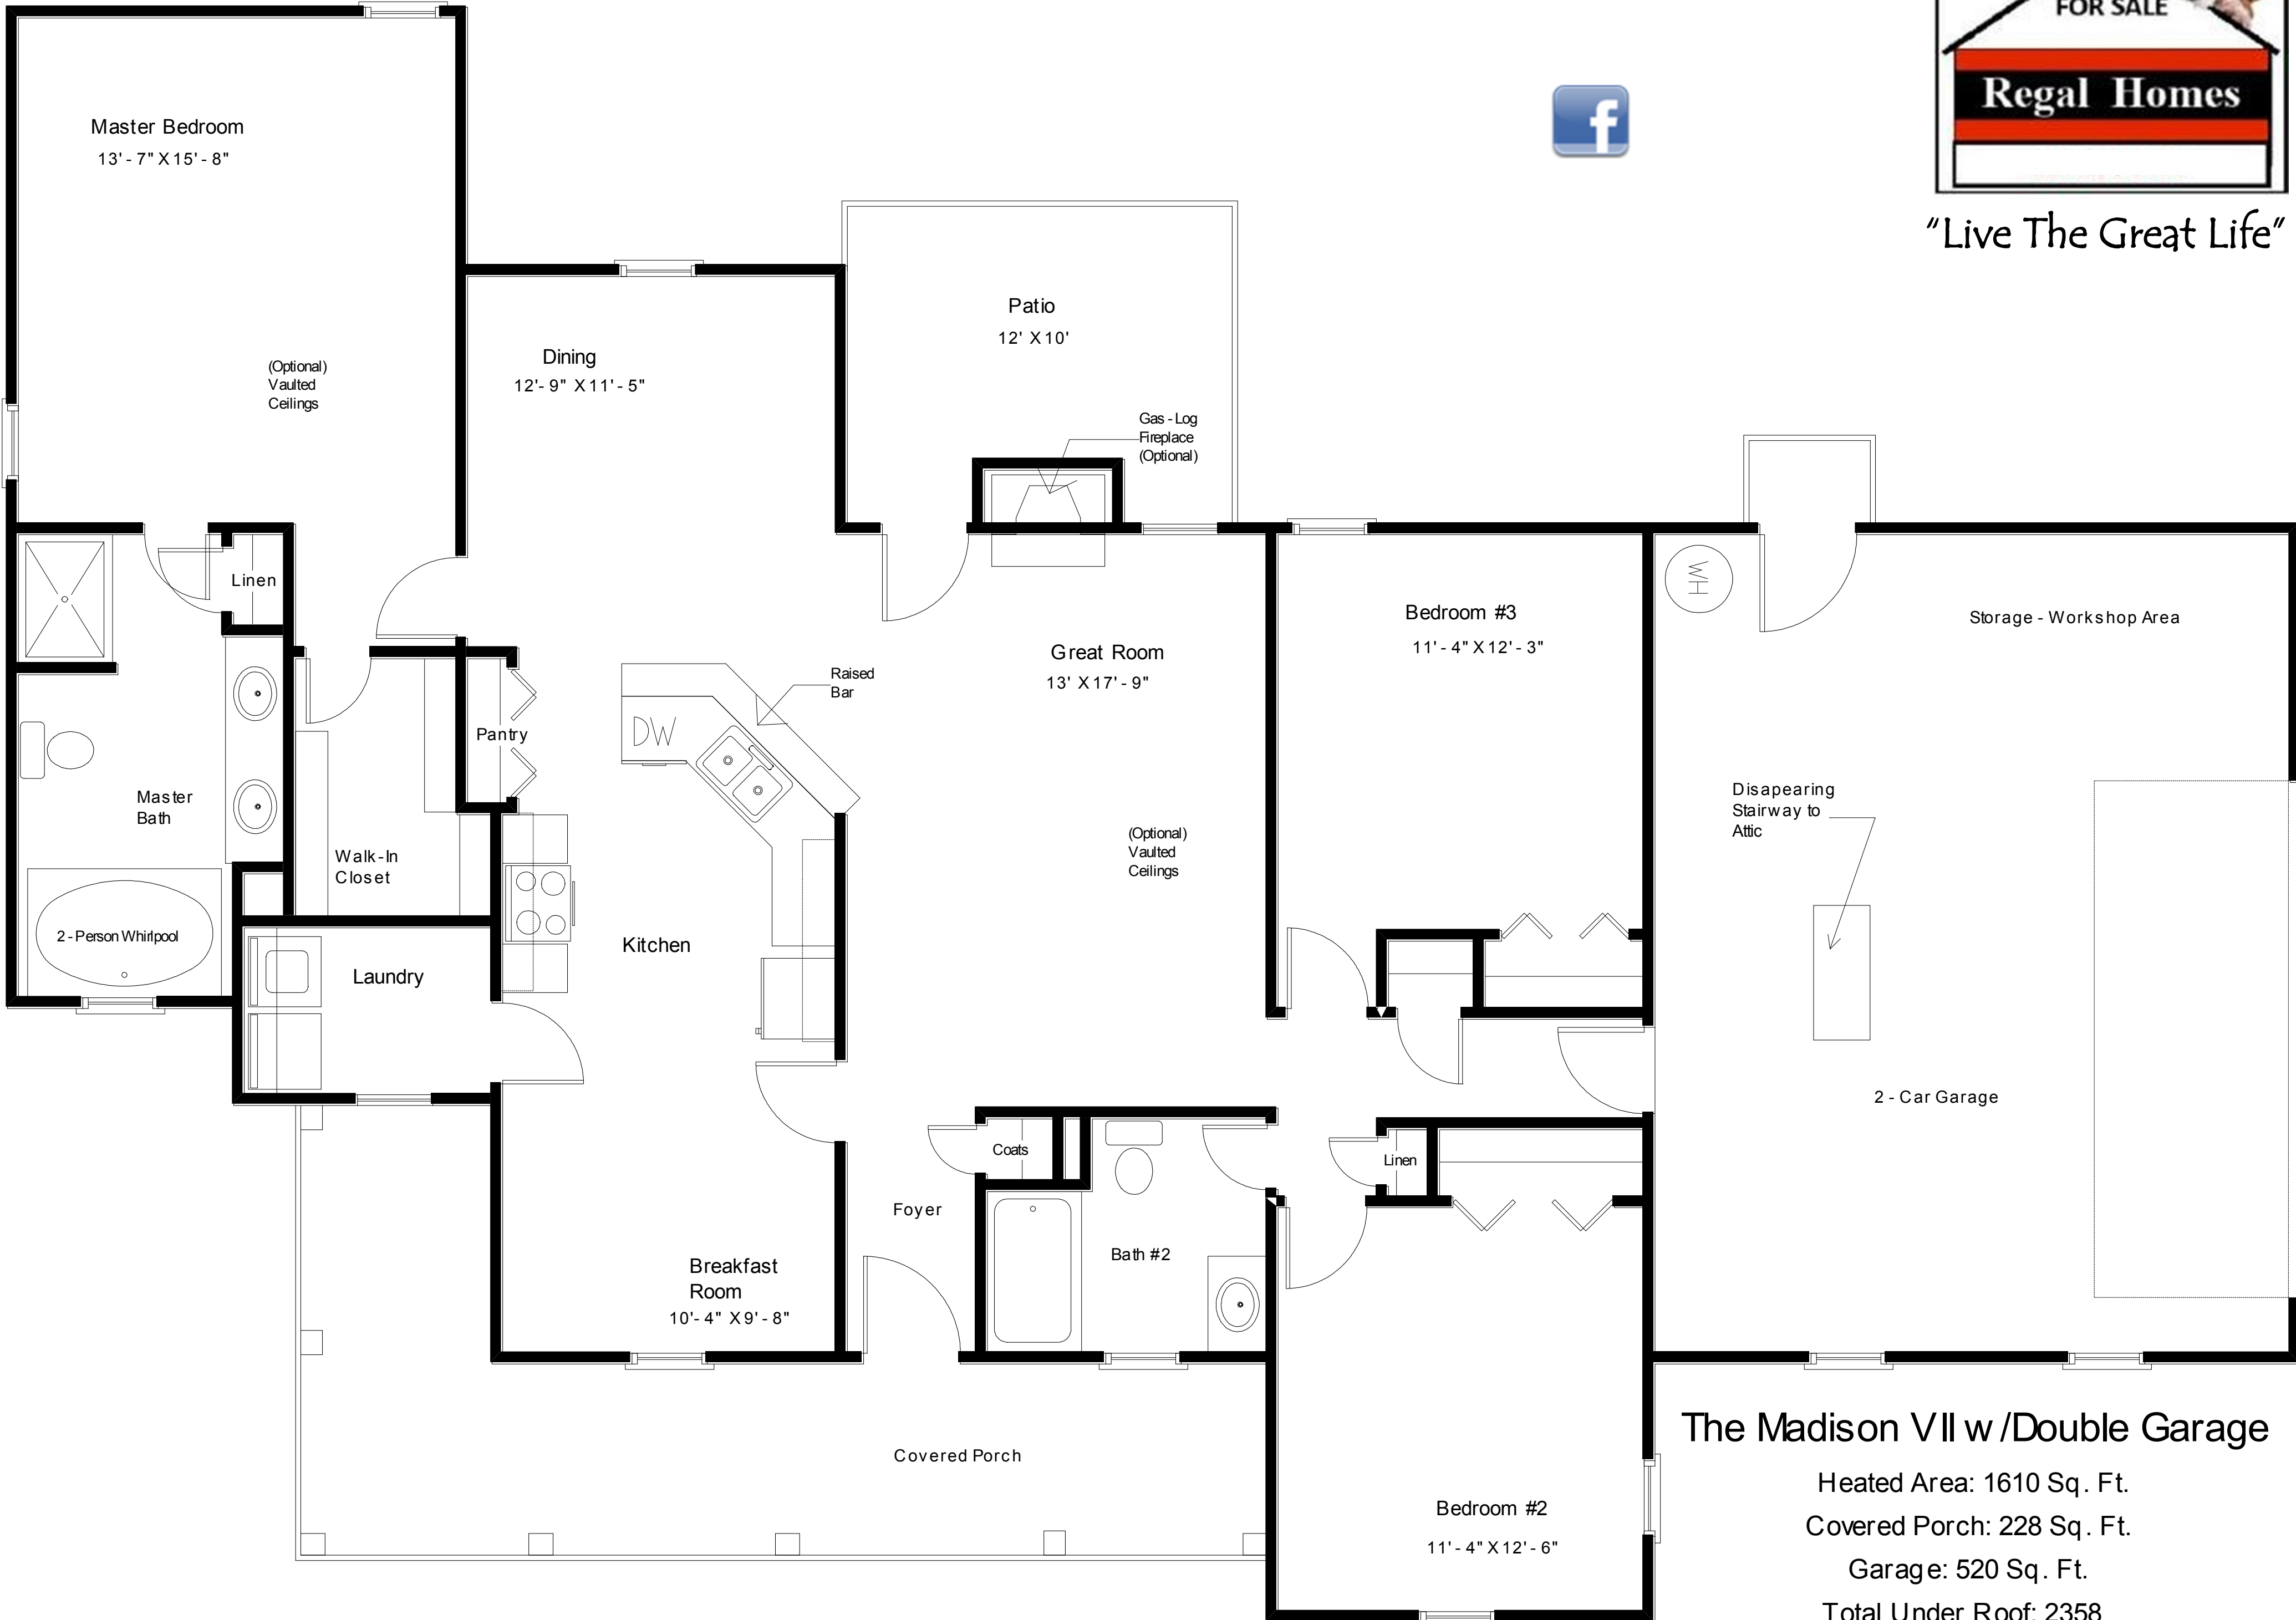

"Live The Great Life"

The Madison VII

With Side Double Garage

Featuring:

- Separate Living & Dining
- Open Kitchen Breakfast Room
- 2-Person Whirlpool
- Covered Front Porch

"Live The Great Life"

The Madison VII w /Double Garage

Heated Area: 1610 Sq. Ft.
Covered Porch: 228 Sq. Ft.
Garage: 520 Sq. Ft.
Total Under Roof: 2358

Living Room

Kitchen Bar open to Living Room

Kitchen

Kitchen

Dining Room

Breakfast Room

Master Bedroom

Double Vanity in Master Bath

Master Bath 2—Person Whirlpool

Bedroom #2

Bedroom #3