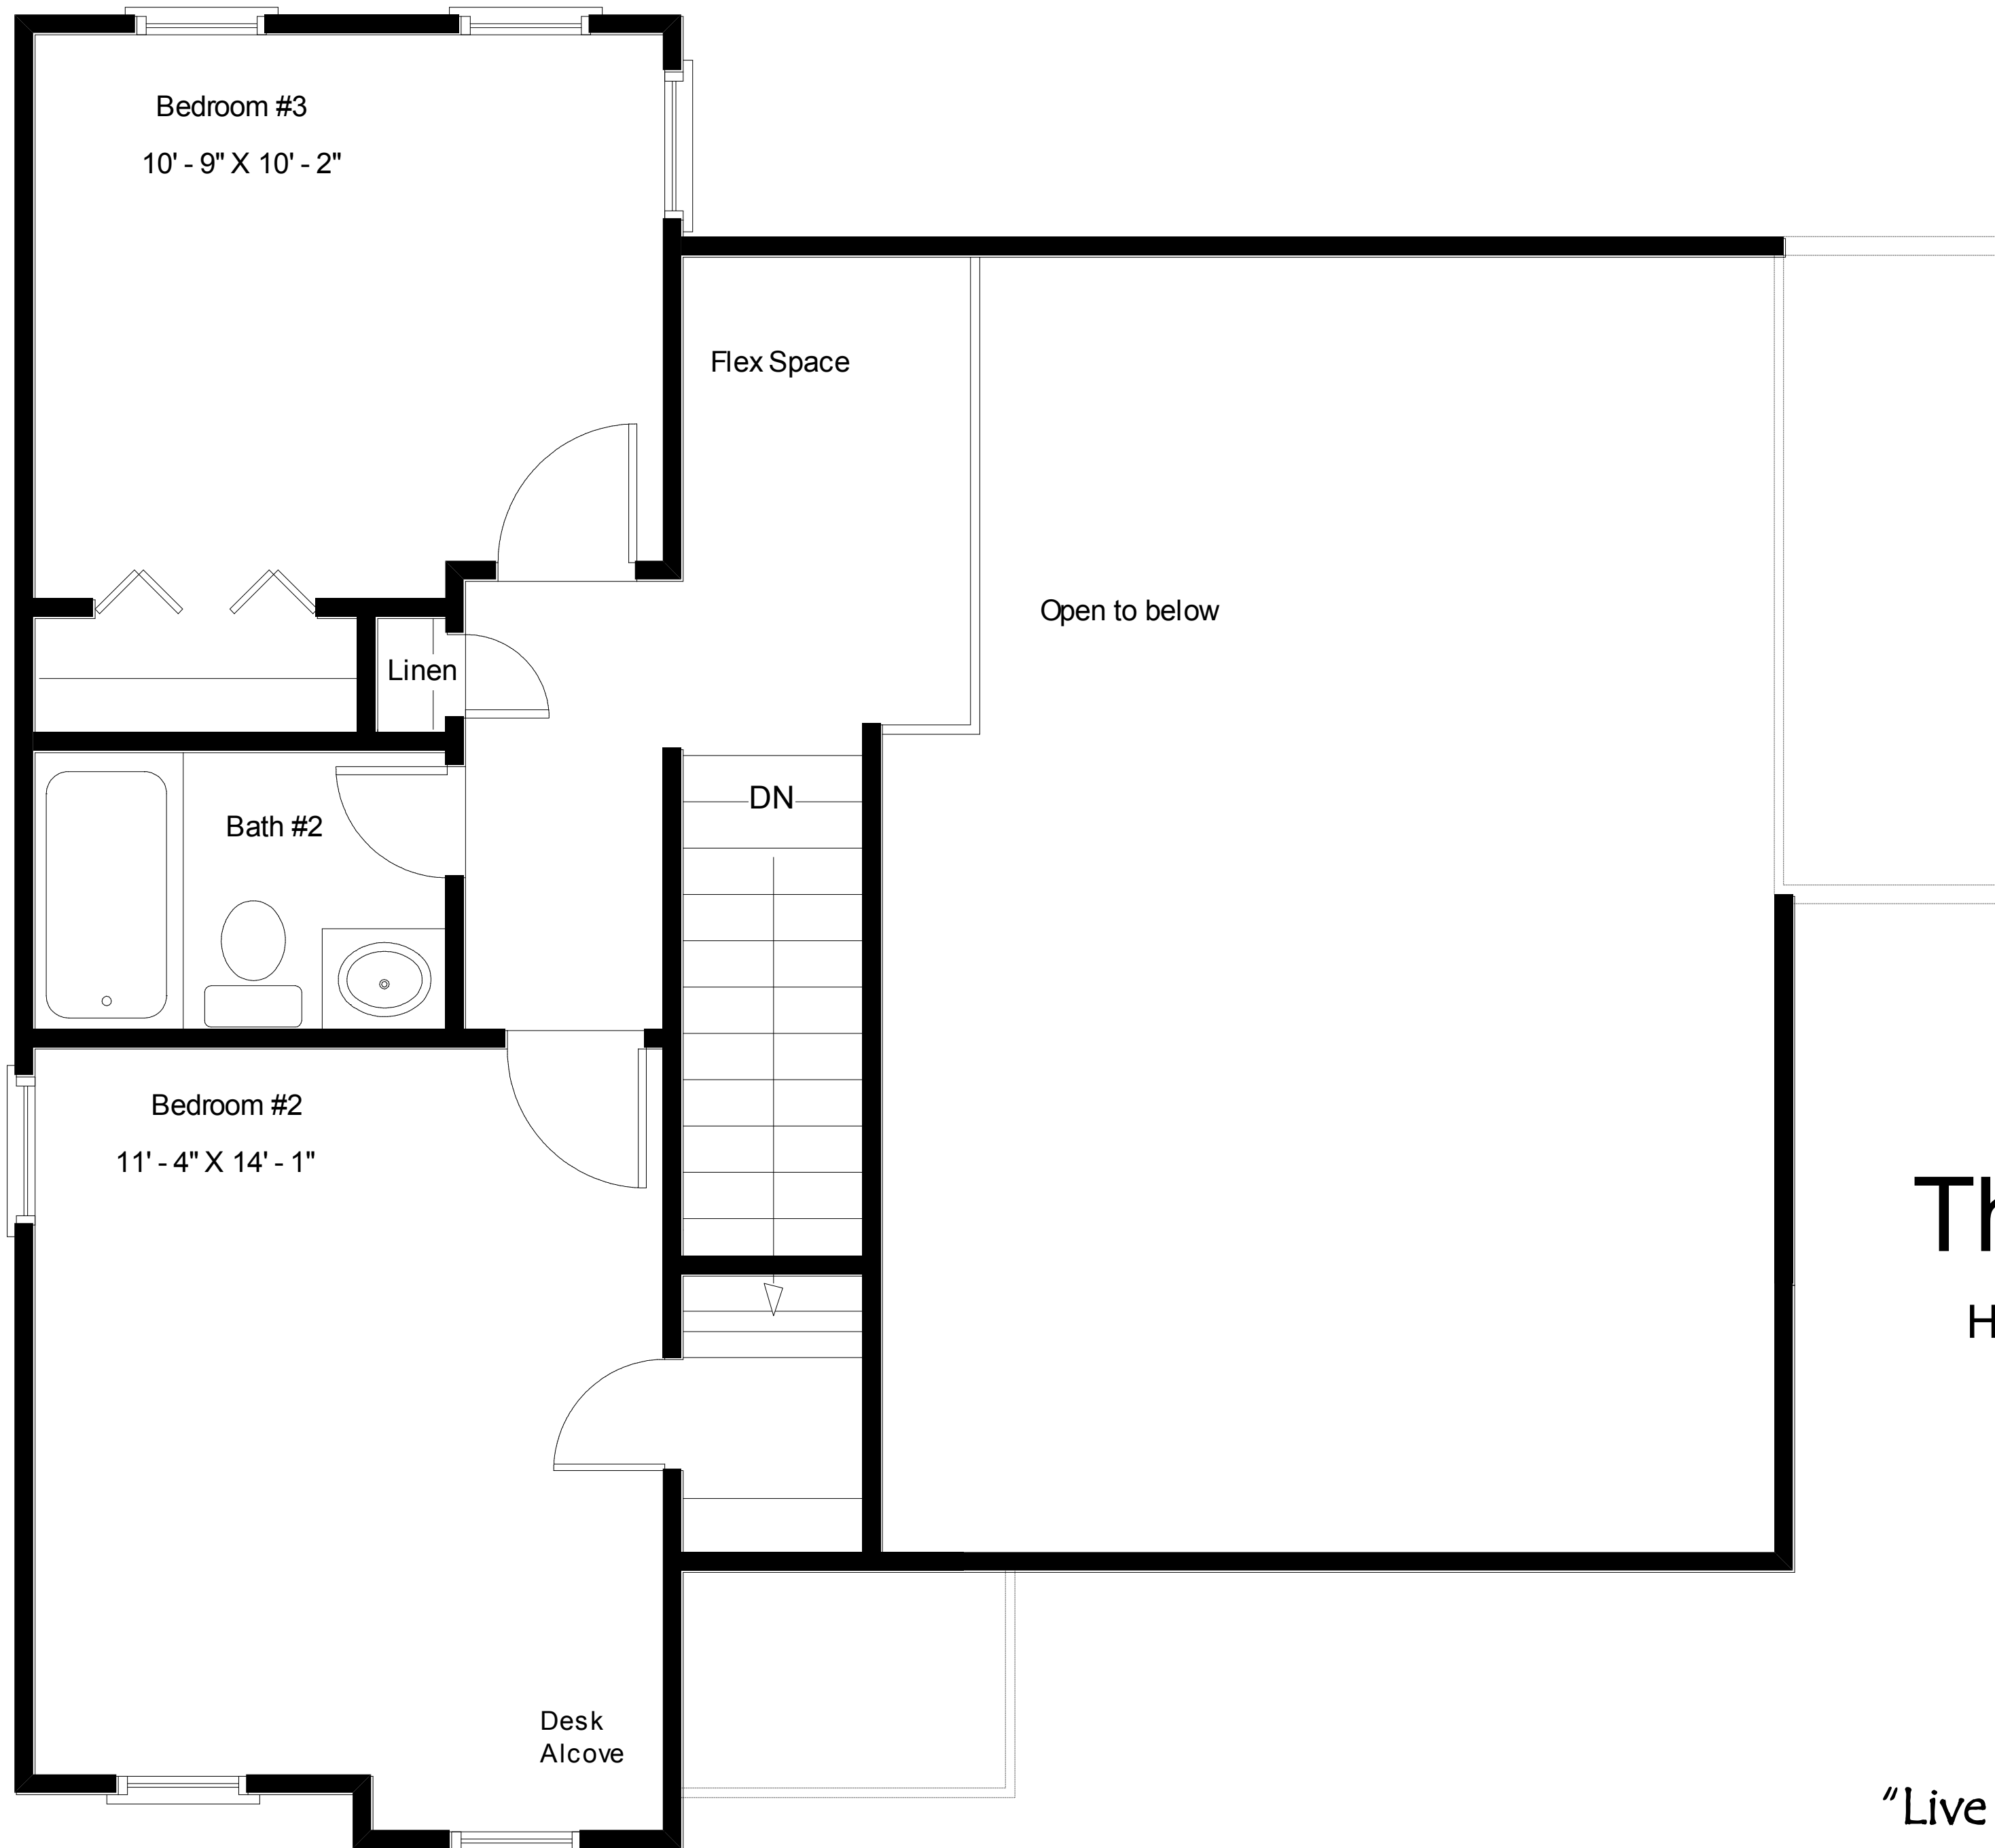

The Maine-HB with Board Batten Street Side
"Live the Great Life"

The Maine IV-HB

Heated Area, 1st Floor: 918. Ft.
 Heated Area, 2nd Floor: 497 Sq. Ft.
 Total Heated Area: 1415 Sq. Ft.
 Covered Porch: 24 Sq. Ft.
 Total Under Roof: 1439 Sq. Ft.

"Live The Great Life"

The Maine IV-HB

Heated Area, 2nd Floor: 497 Sq. Ft.

"Live The Great Life"