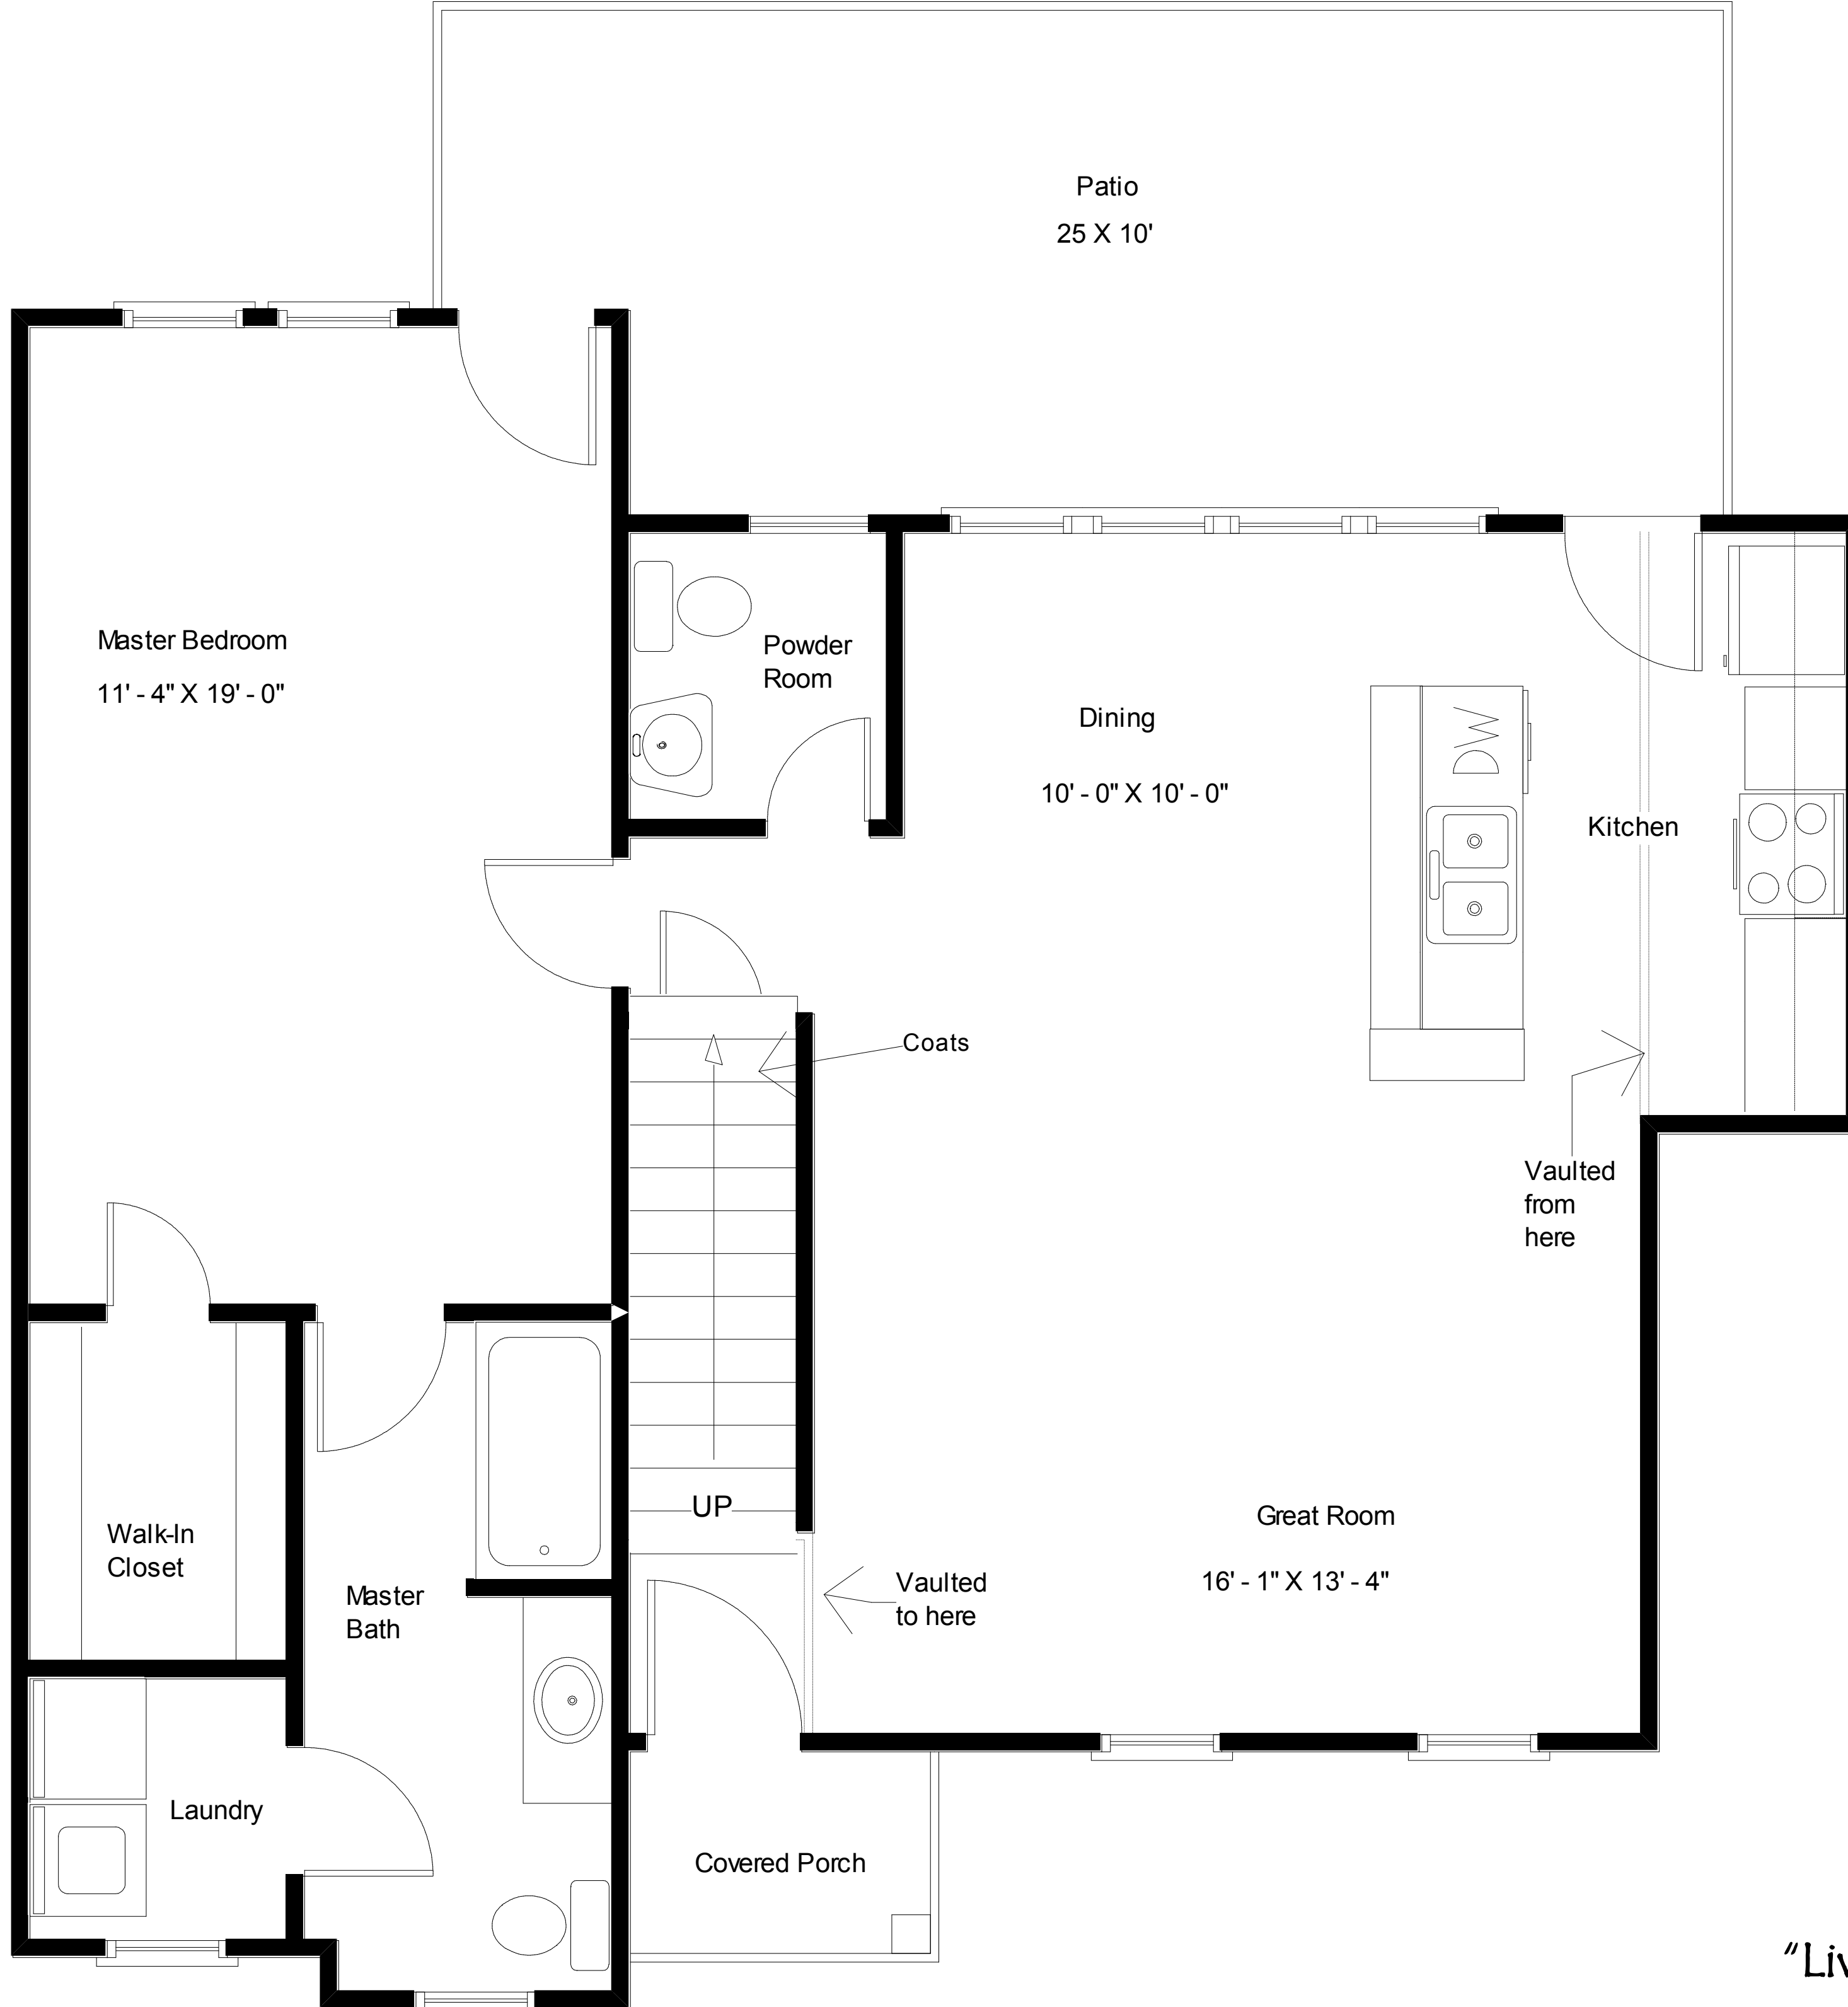

The Maine-HB with Board Batten Street Side
"Live the Great Life"

The Maine IV-HB

Heated Area, 1st Floor: 918. Ft.
 Heated Area, 2nd Floor: 497 Sq. Ft.
 Total Heated Area: 1415 Sq. Ft.
 Covered Porch: 24 Sq. Ft.
 Total Under Roof: 1439 Sq. Ft.

"Live The Great Life"

The Maine IV-HB

Heated Area, 2nd Floor: 497 Sq. Ft.

"Live The Great Life"