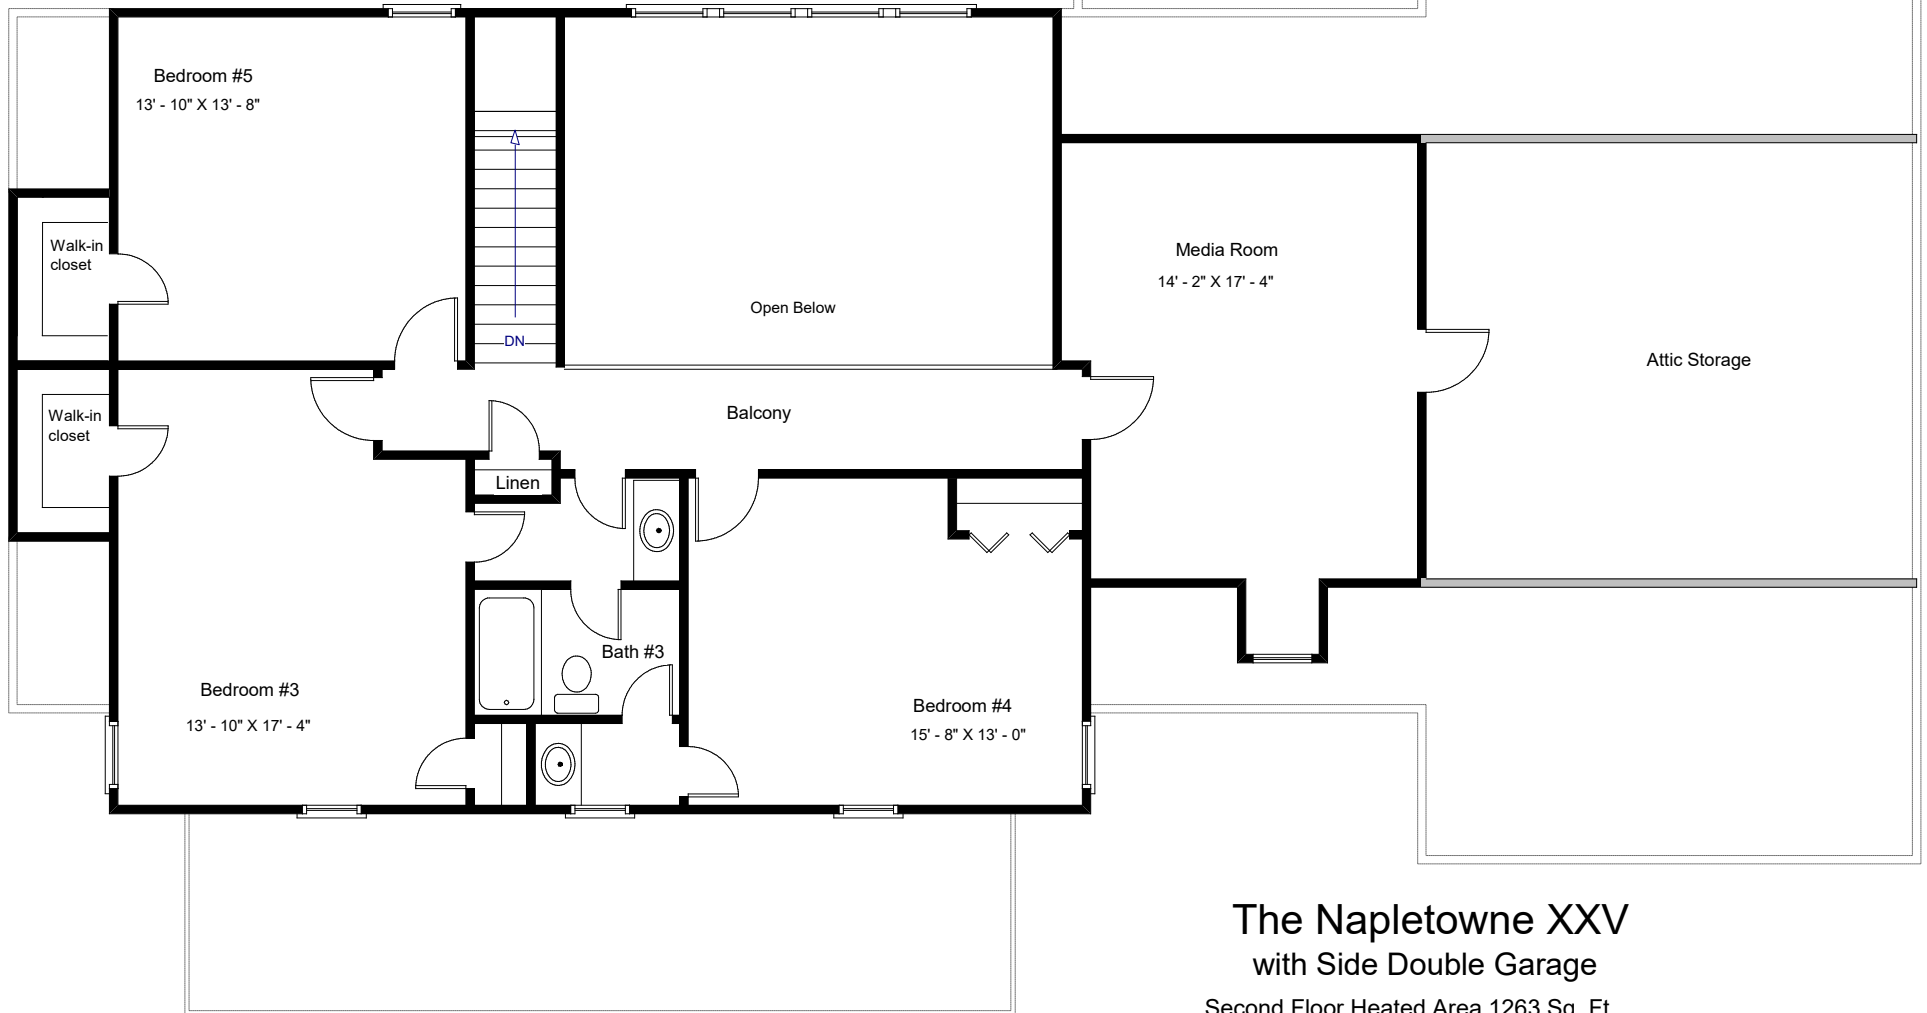

The Napletowne XXV with Double Garage Street Side View

Craftowne Collection

"Distinctive Craftsman Designs"

"Live the Great Life"

The Napletowne XXV with Double Garage Lake Side View

Craftowne Collection

"Distinctive Craftsman Designs"

"Live the Great Life"

Craftowne Collection
"Distinctive Craftsman Designs"

"Live the Great Life"

1st Floor Heated Area: 2060 Sq. Ft.
 2nd Floor Heated Area: 1263 Sq. Ft.
 Total Heated Area: 3323 Sq. Ft.
 Covered Front Porch Area: 264 Sq. Ft.
 Covered Screened Porch Area: 252 Sq. Ft.
 Garage Area: 473 Sq. Ft.
 Total Area Under Roof: 4312 Sq. Ft.

The Napletowne XXV
 with Side Double Garage

"Live the Great Life"

The Napletowne XXV
with Side Double Garage
Second Floor Heated Area 1263 Sq. Ft.