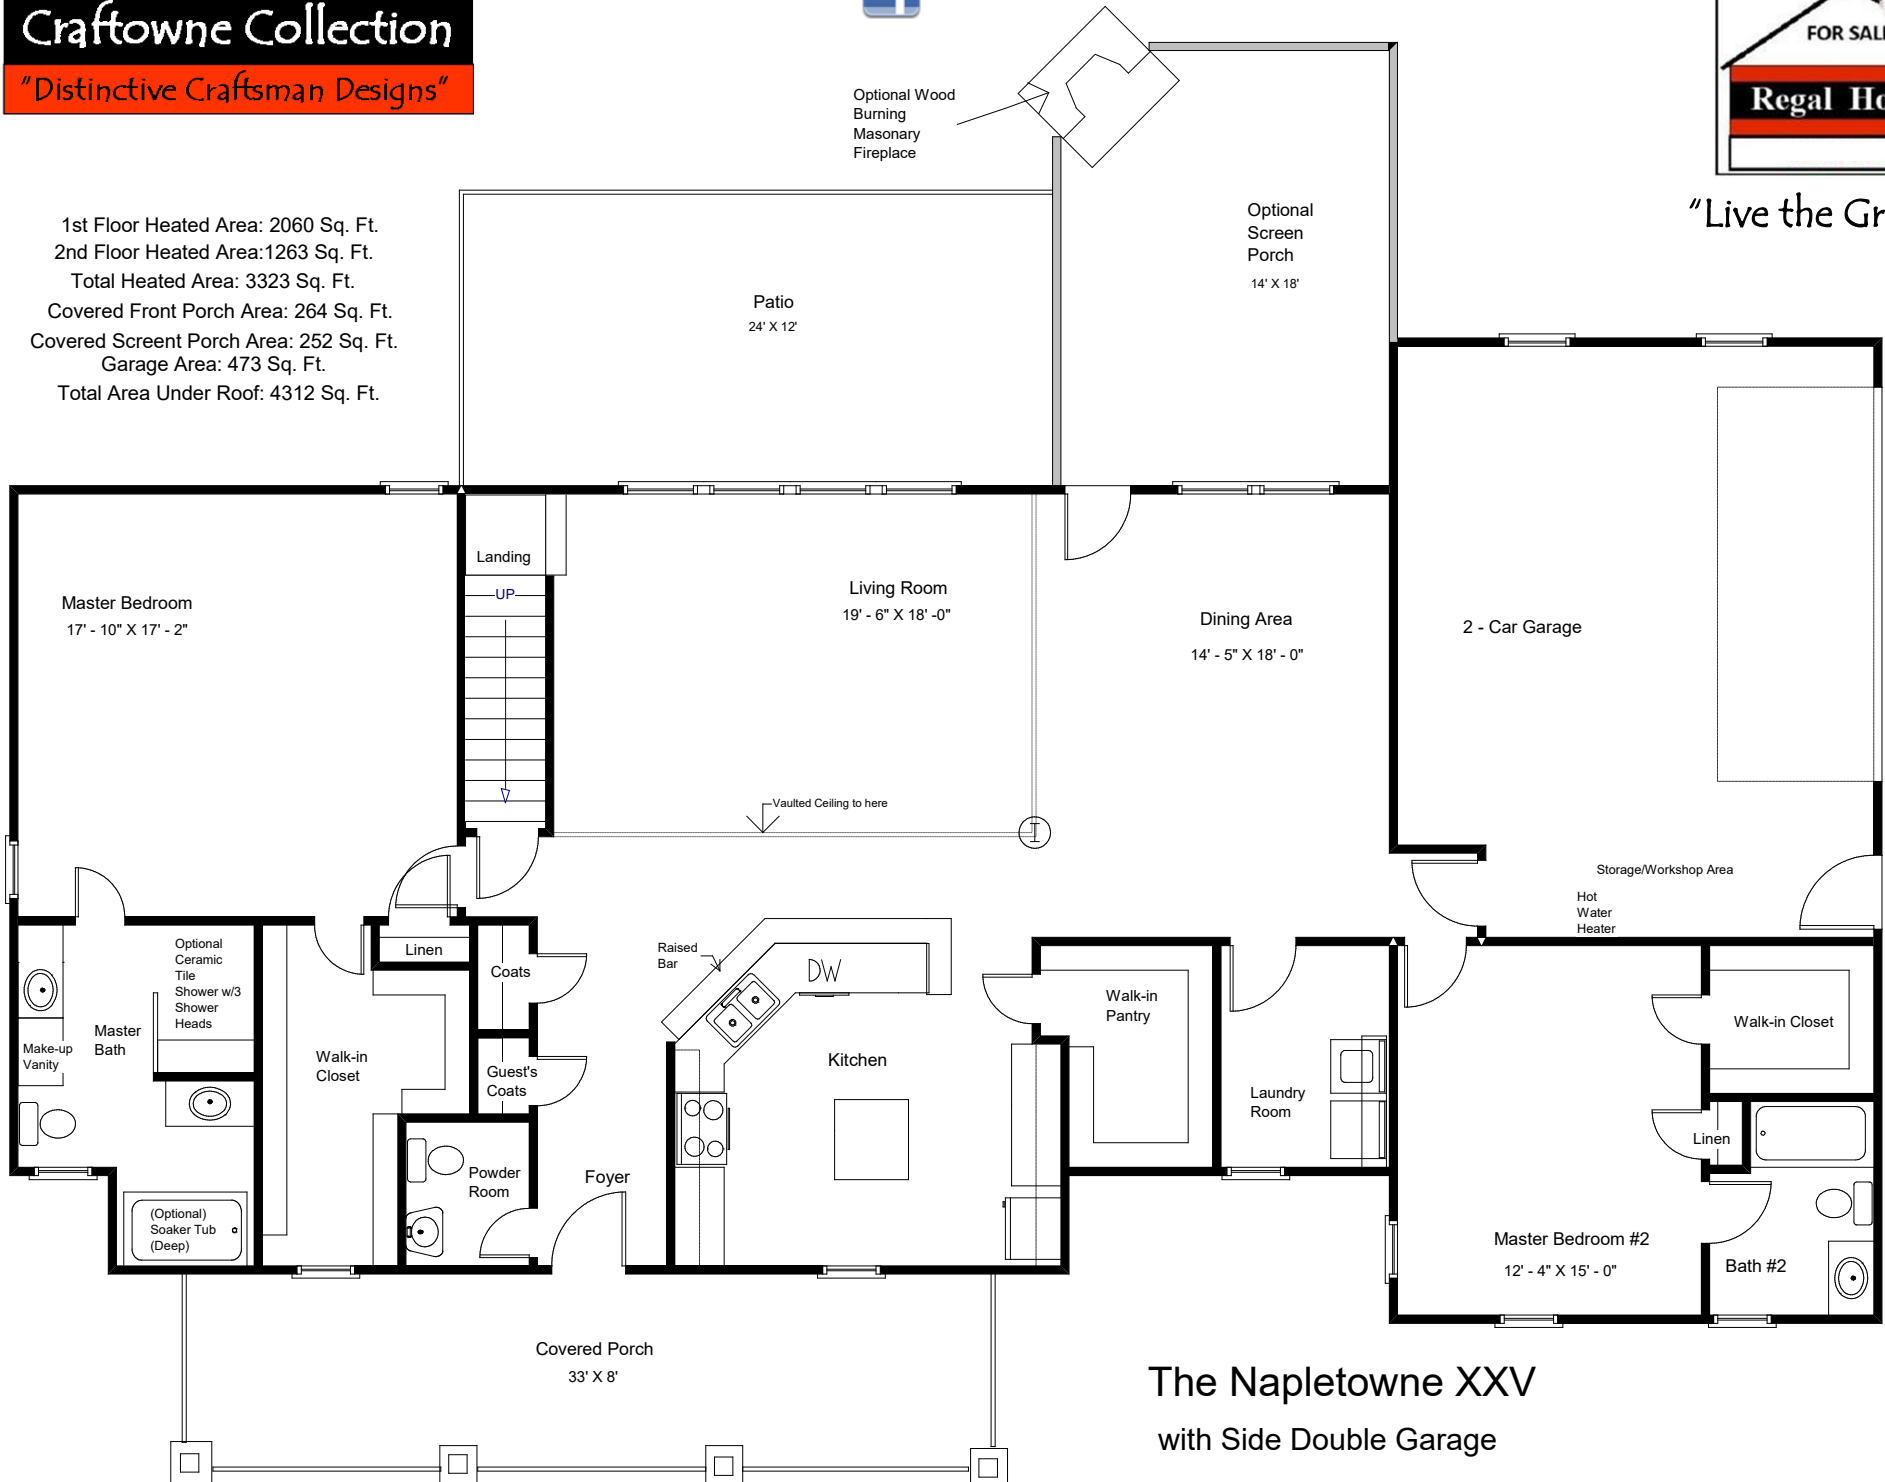

The Napletowne XXV with Double Garage Street Side View

Craftowne Collection

"Distinctive Craftsman Designs"

"Live the Great Life"

The Napletowne XXV with Double Garage Lake Side View

Craftowne Collection

"Distinctive Craftsman Designs"

"Live the Great Life"

Craftowne Collection
"Distinctive Craftsman Designs"

"Live the Great Life"

1st Floor Heated Area: 2060 Sq. Ft.
 2nd Floor Heated Area: 1263 Sq. Ft.
 Total Heated Area: 3323 Sq. Ft.
 Covered Front Porch Area: 264 Sq. Ft.
 Covered Screened Porch Area: 252 Sq. Ft.
 Garage Area: 473 Sq. Ft.
 Total Area Under Roof: 4312 Sq. Ft.

The Napletowne XXV
 with Side Double Garage

"Live the Great Life"

The Napletowne XXV
with Side Double Garage
Second Floor Heated Area 1263 Sq. Ft.