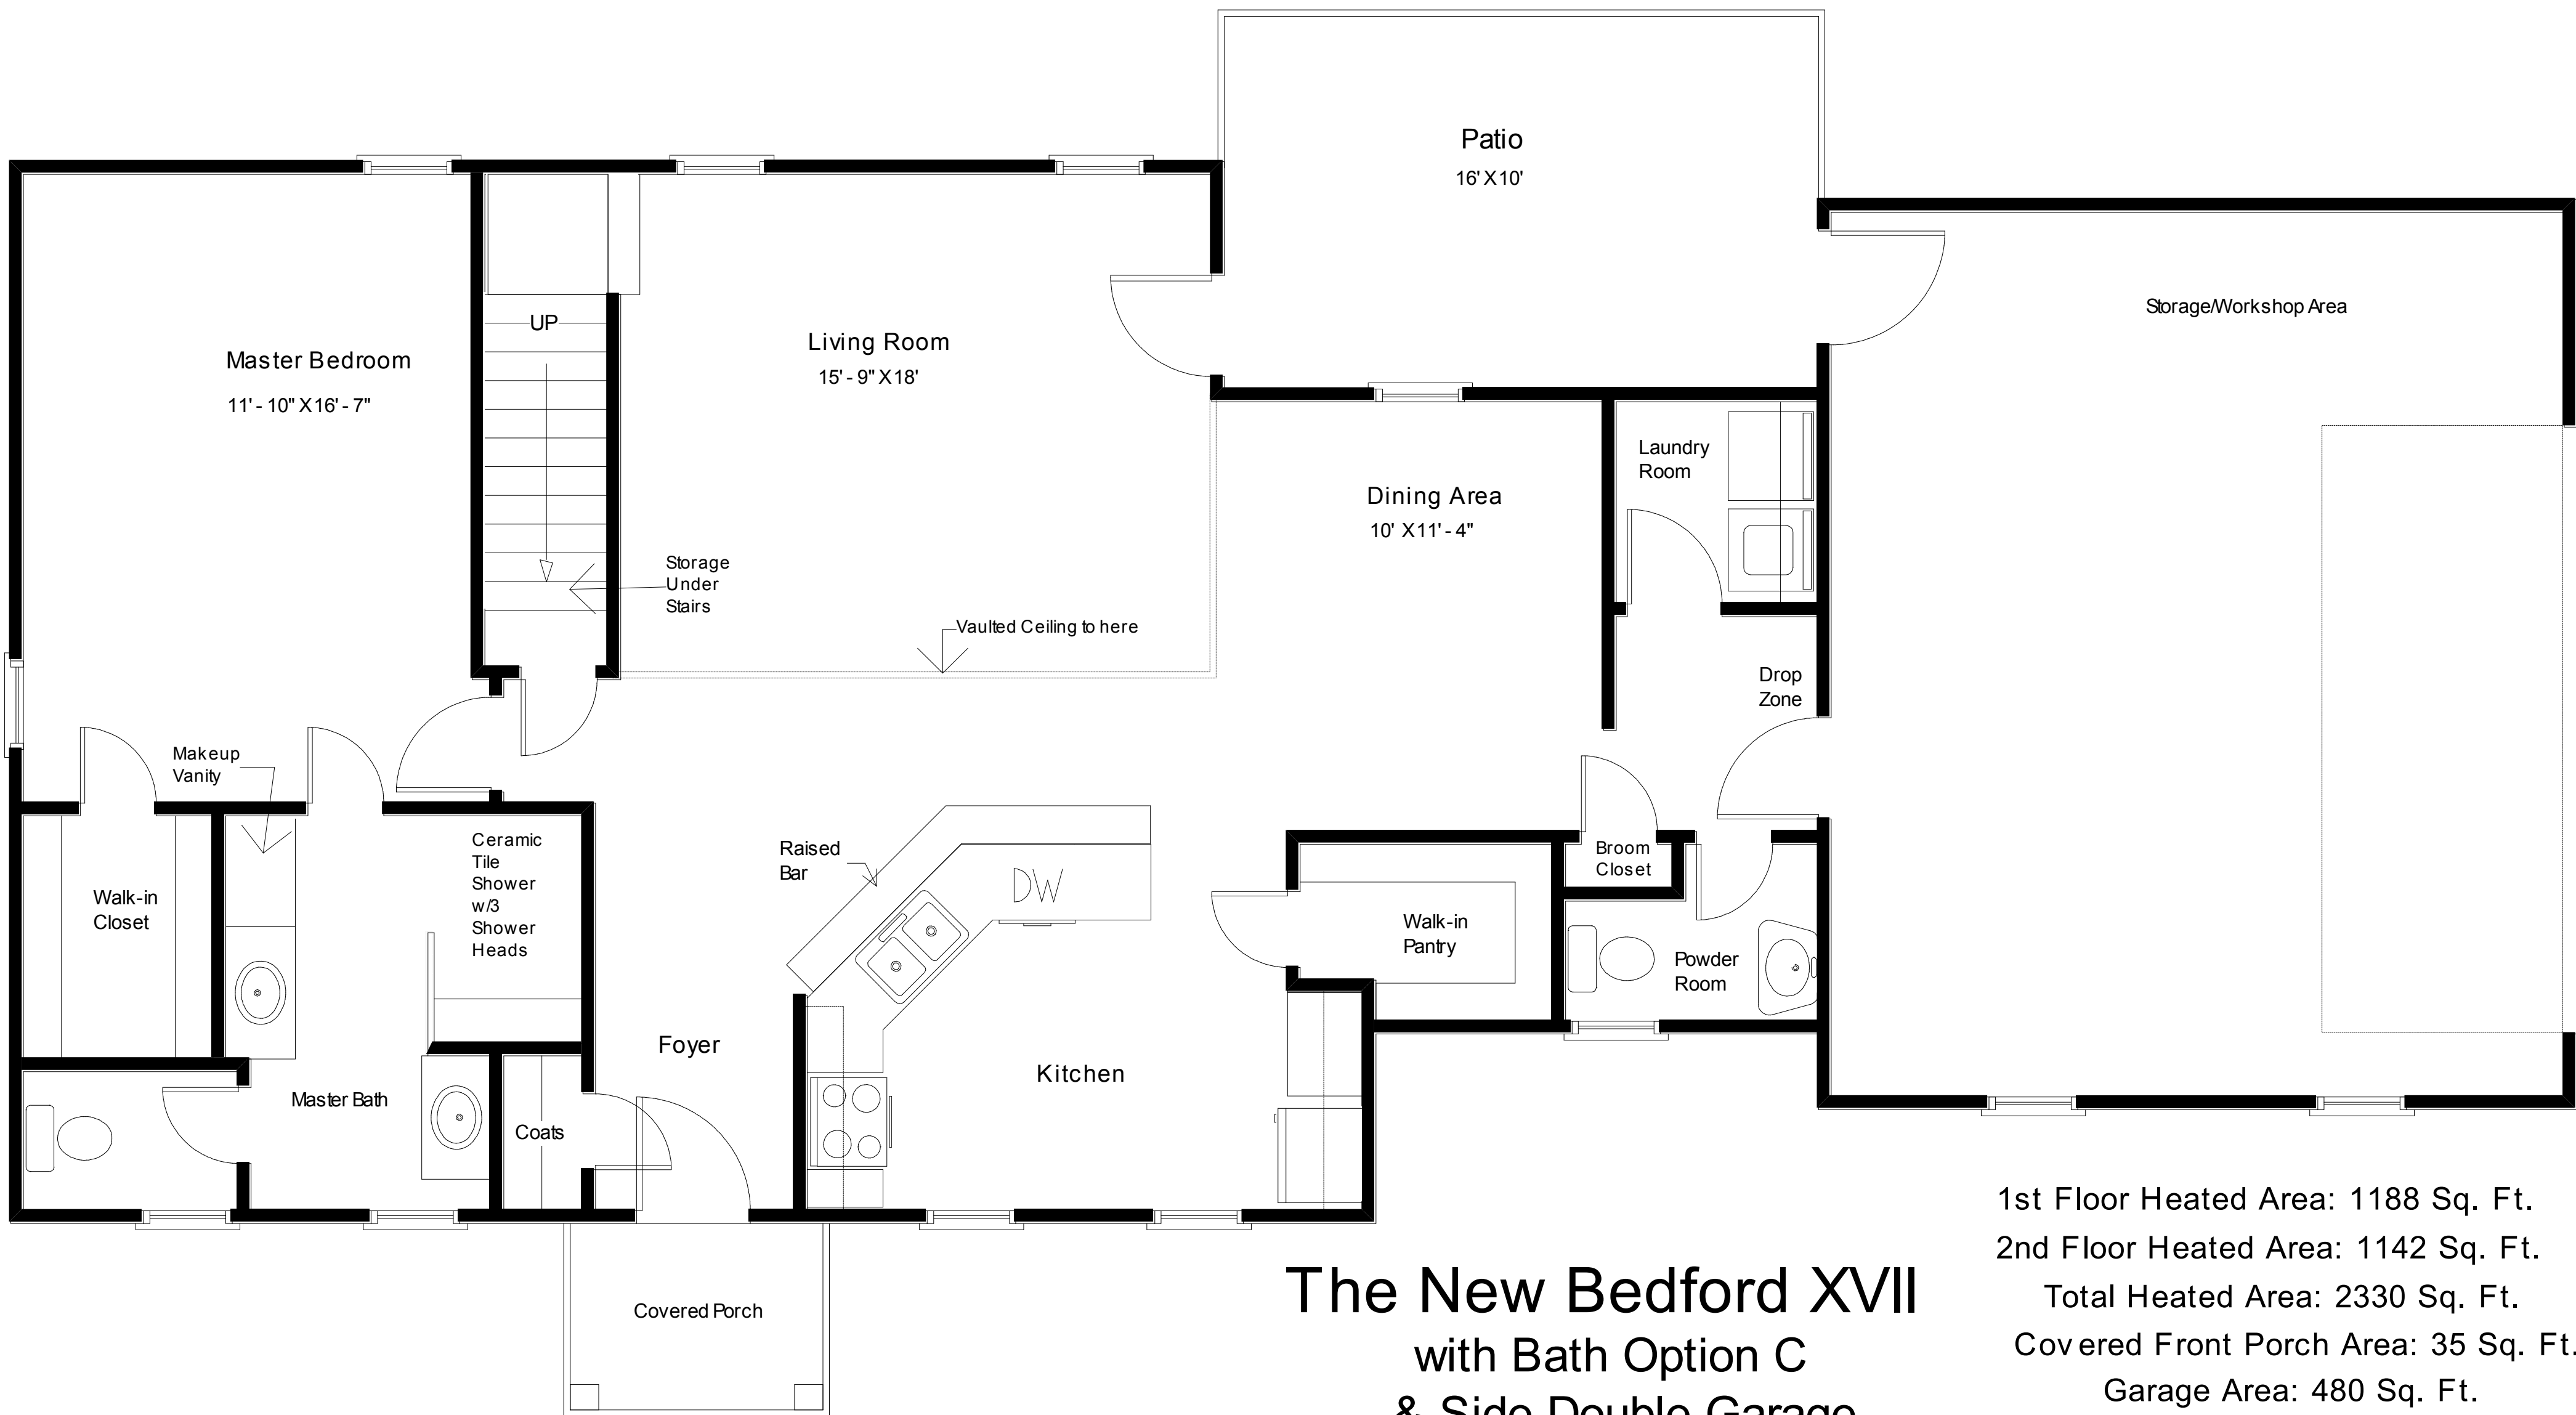

The New Bedford XVIII

with Double Garage

"Distinctive Architecture"

"Live the Great Life"

"Live The Great Life"

"Distinctive Architecture"

The New Bedford XVII
 with Bath Option C
 & Side Double Garage

1st Floor Heated Area: 1188 Sq. Ft.
 2nd Floor Heated Area: 1142 Sq. Ft.
 Total Heated Area: 2330 Sq. Ft.
 Covered Front Porch Area: 35 Sq. Ft.
 Garage Area: 480 Sq. Ft.
 Total Area Under Roof: 2845 Sq. Ft.

"Live The Great Life"

"Distinctive Architecture"

The New Bedford XVII
with Bath Option C
& Side Double Garage