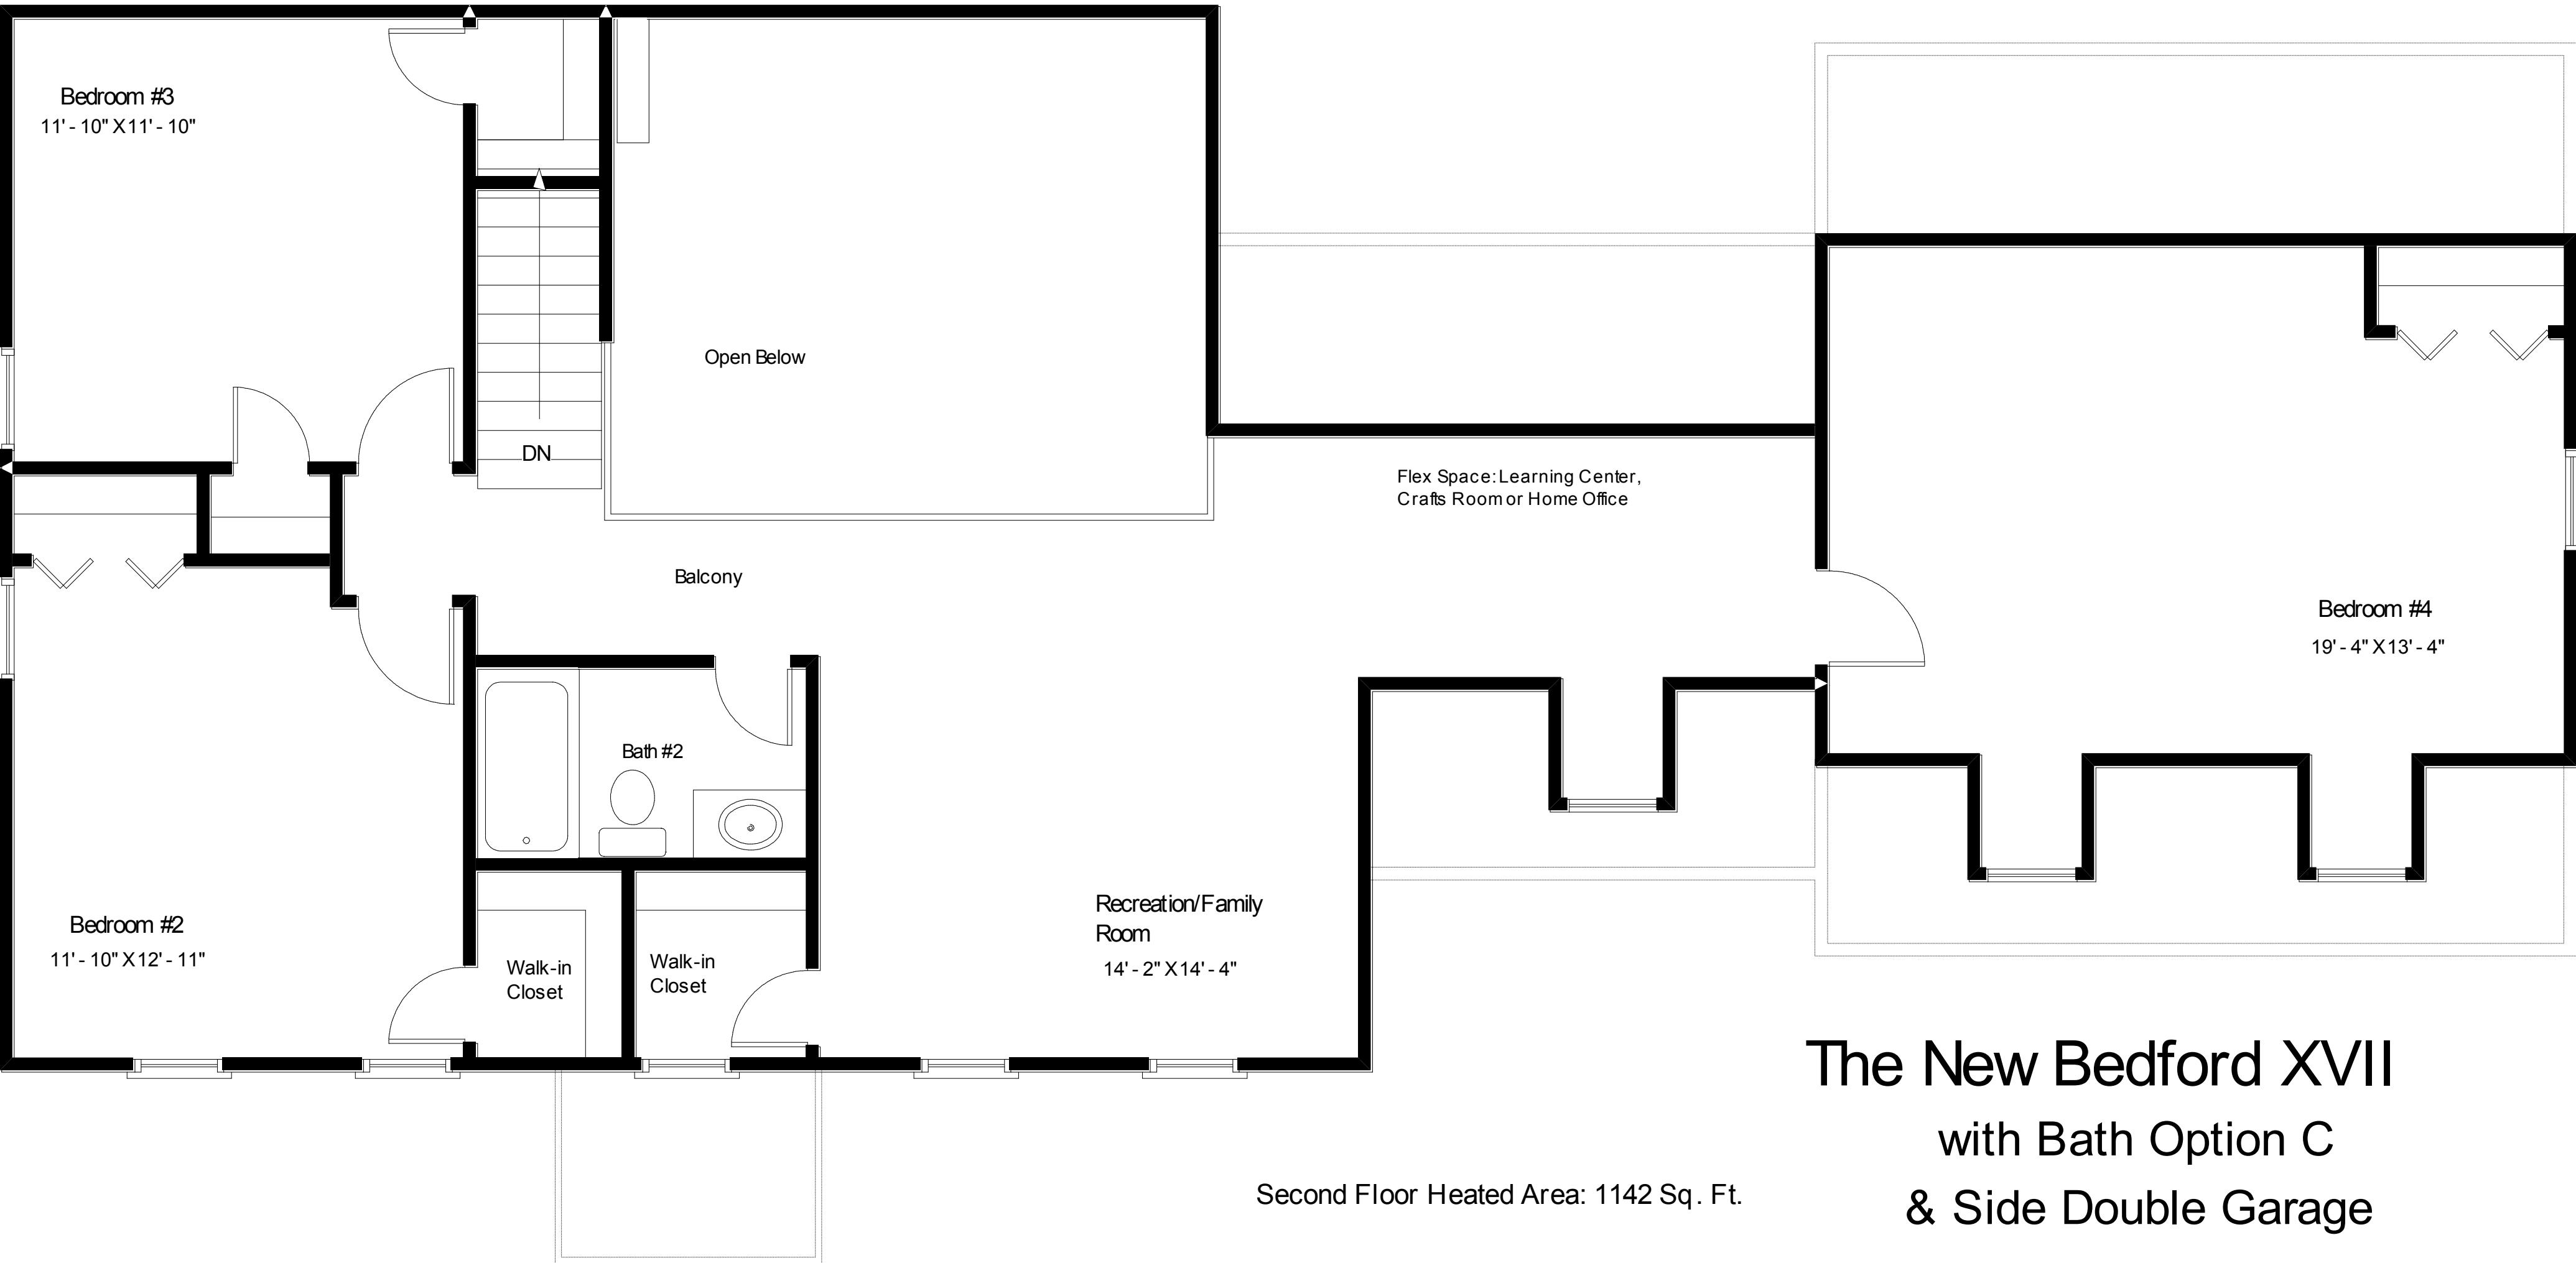

The New Bedford XVIII

with Double Garage

"Distinctive Architecture"

"Live the Great Life"

"Live The Great Life"

"Distinctive Architecture"

The New Bedford XVII
 with Bath Option C
 & Side Double Garage

1st Floor Heated Area: 1188 Sq. Ft.
 2nd Floor Heated Area: 1142 Sq. Ft.
 Total Heated Area: 2330 Sq. Ft.
 Covered Front Porch Area: 35 Sq. Ft.
 Garage Area: 480 Sq. Ft.
 Total Area Under Roof: 2845 Sq. Ft.

"Live The Great Life"

"Distinctive Architecture"

The New Bedford XVII
with Bath Option C
& Side Double Garage