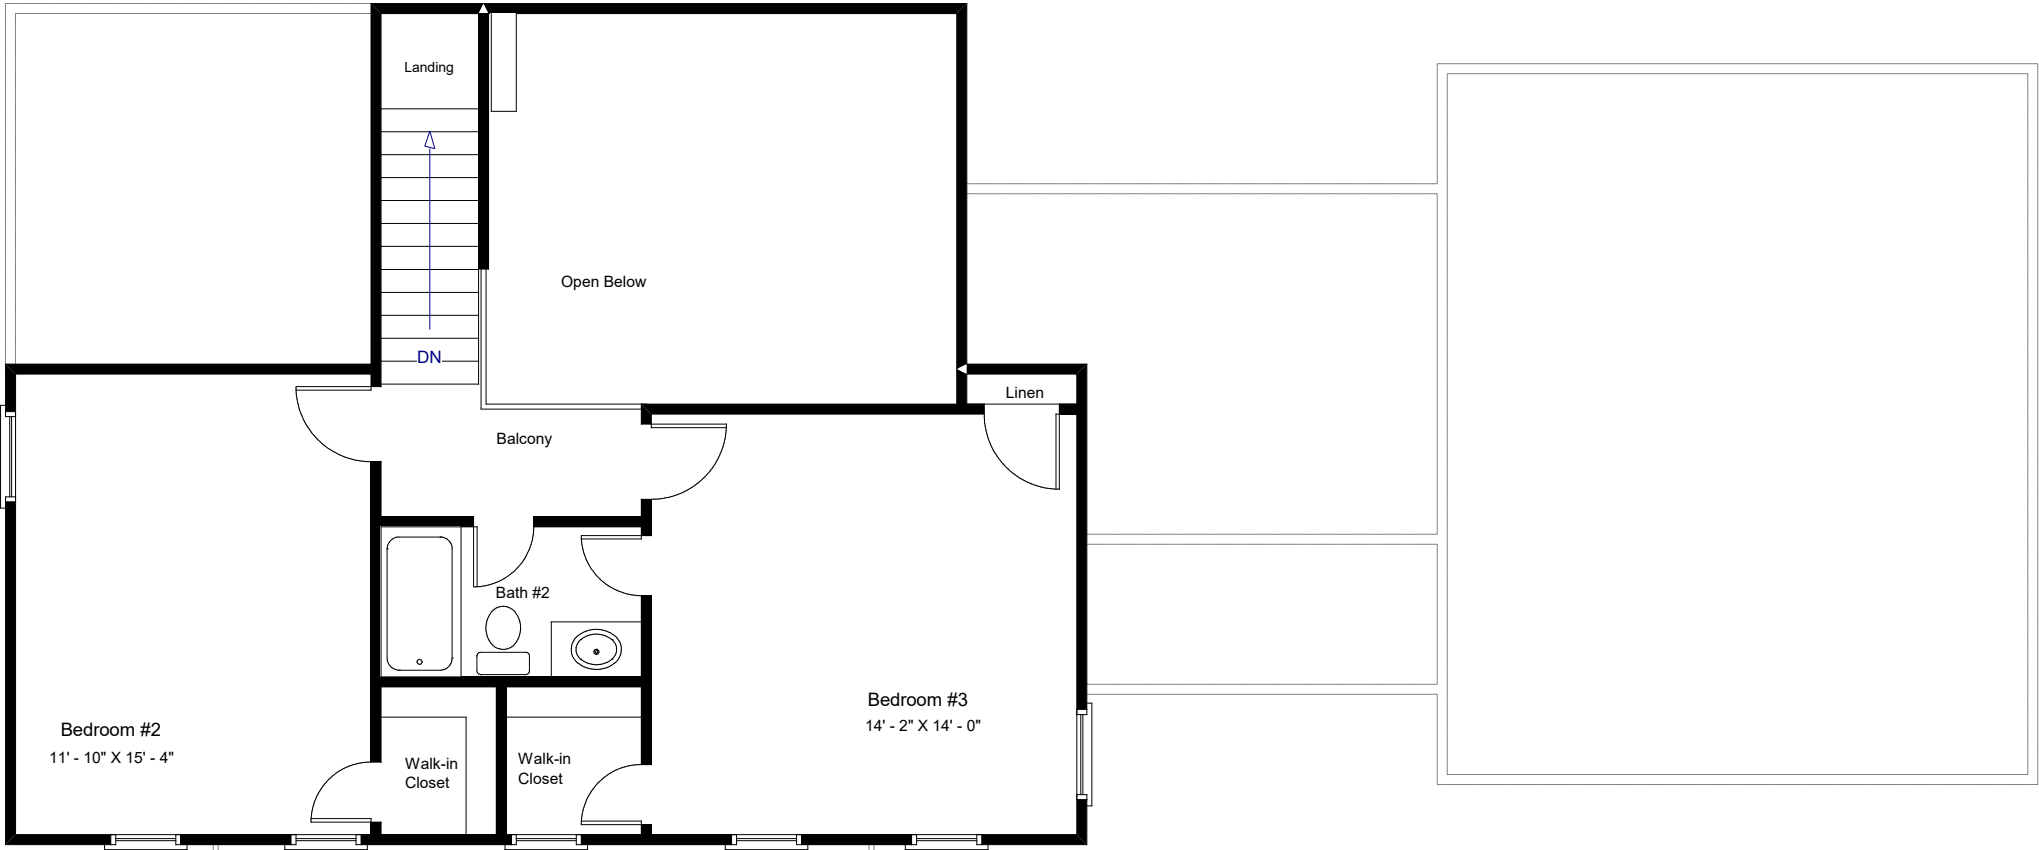

The New Bedfordtowne IX - PHB with Bath Option and Double Garage

Second Floor Heated Area: 604 Sq. Ft.