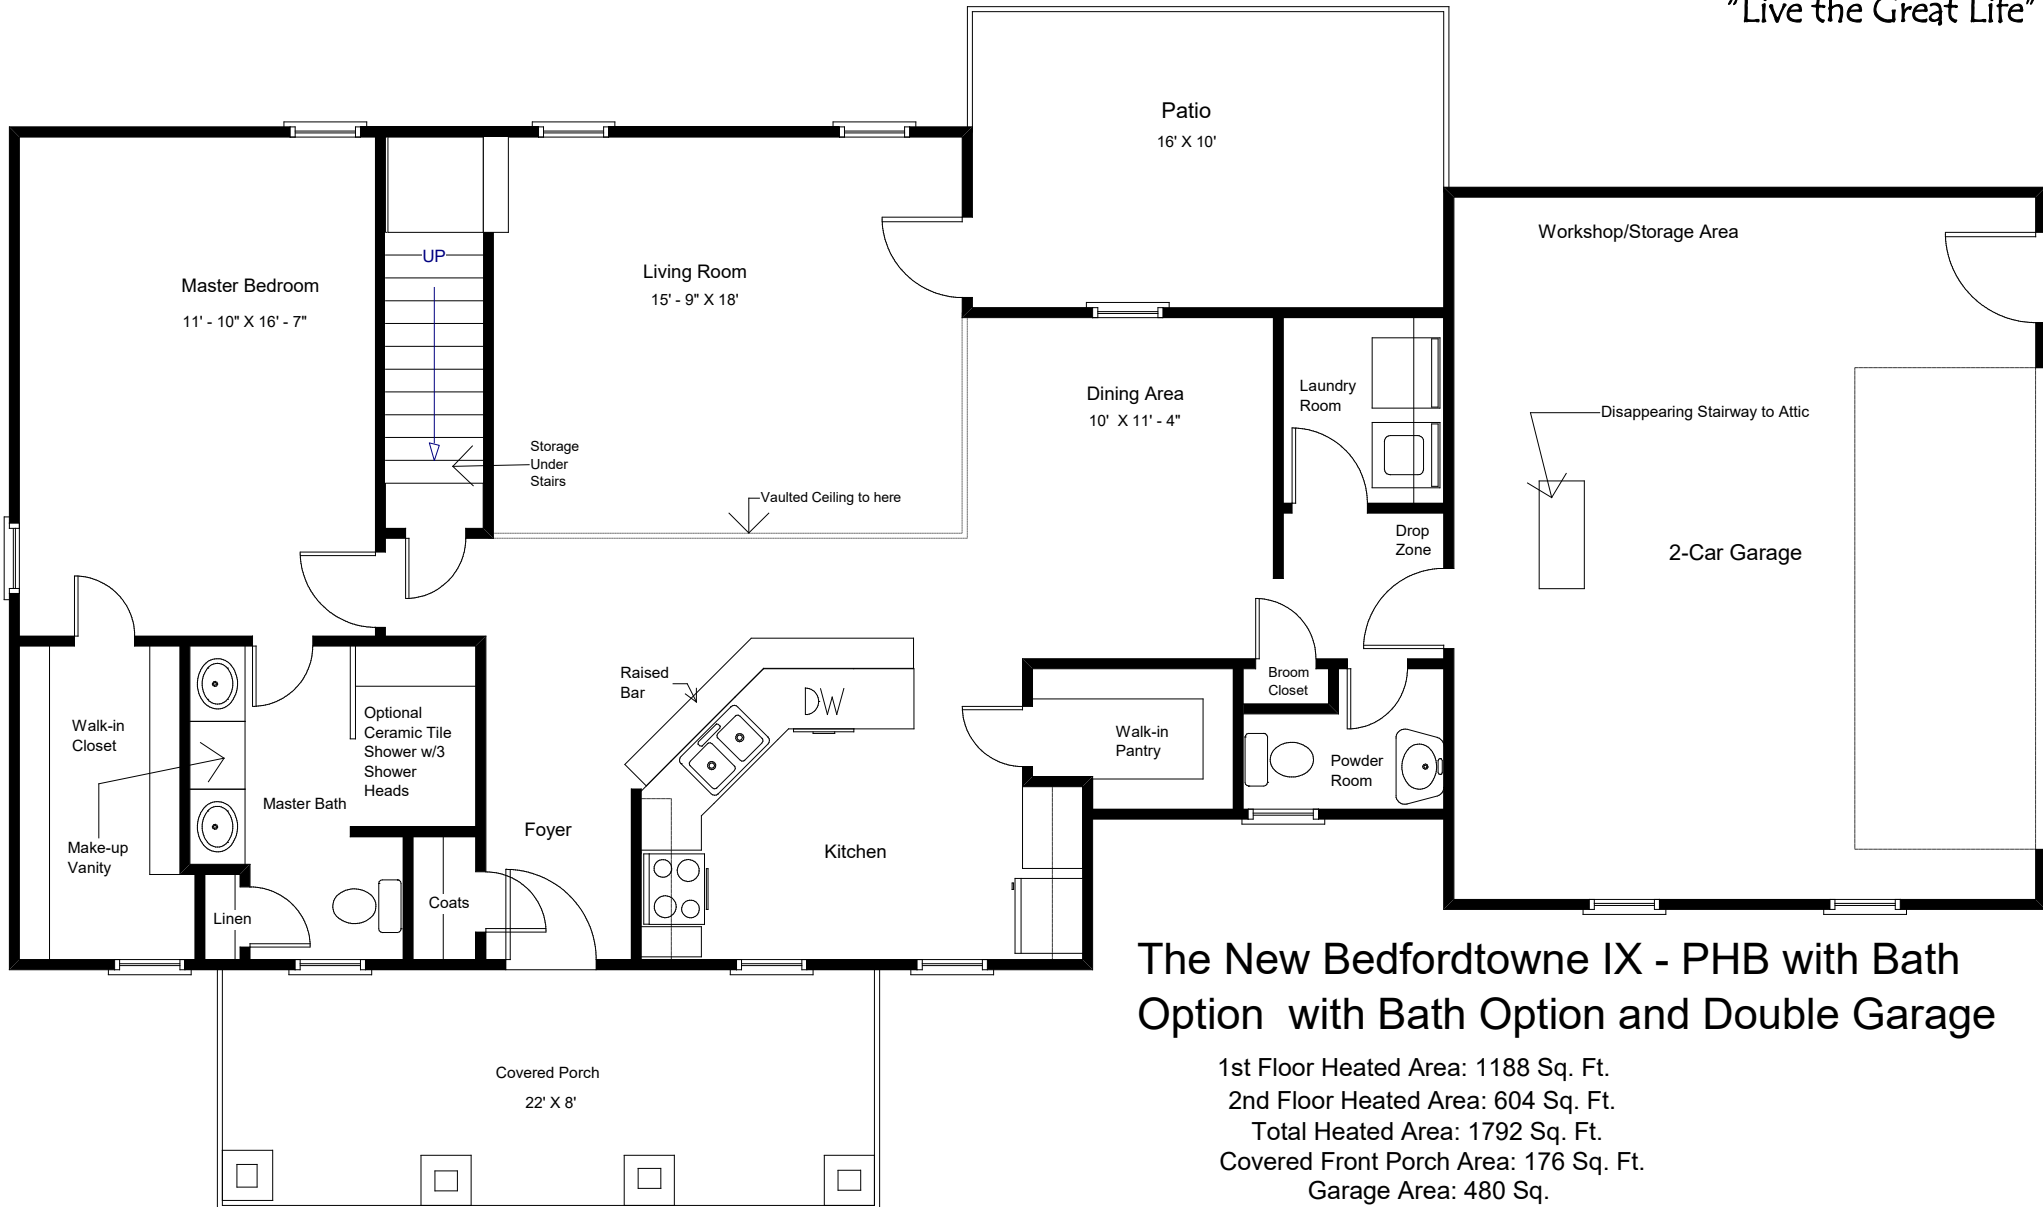

## The New Bedfordtowne IX-P-HB with Double Garage

**Craftowne Collection**

*"Distinctive Craftsman Designs"*

*"Live the Great Life"*

## The New Bedfordtowne IX - PHB with Bath Option with Bath Option and Double Garage

1st Floor Heated Area: 1188 Sq. Ft.  
2nd Floor Heated Area: 604 Sq. Ft.  
Total Heated Area: 1792 Sq. Ft.  
Covered Front Porch Area: 176 Sq. Ft.  
Garage Area: 480 Sq.  
Total Area Under Roof: 2448 Sq. Ft.

"Live the Great Life"

### The New Bedfordtowne IX - PHB with Bath Option and Double Garage

Second Floor Heated Area: 604 Sq. Ft.